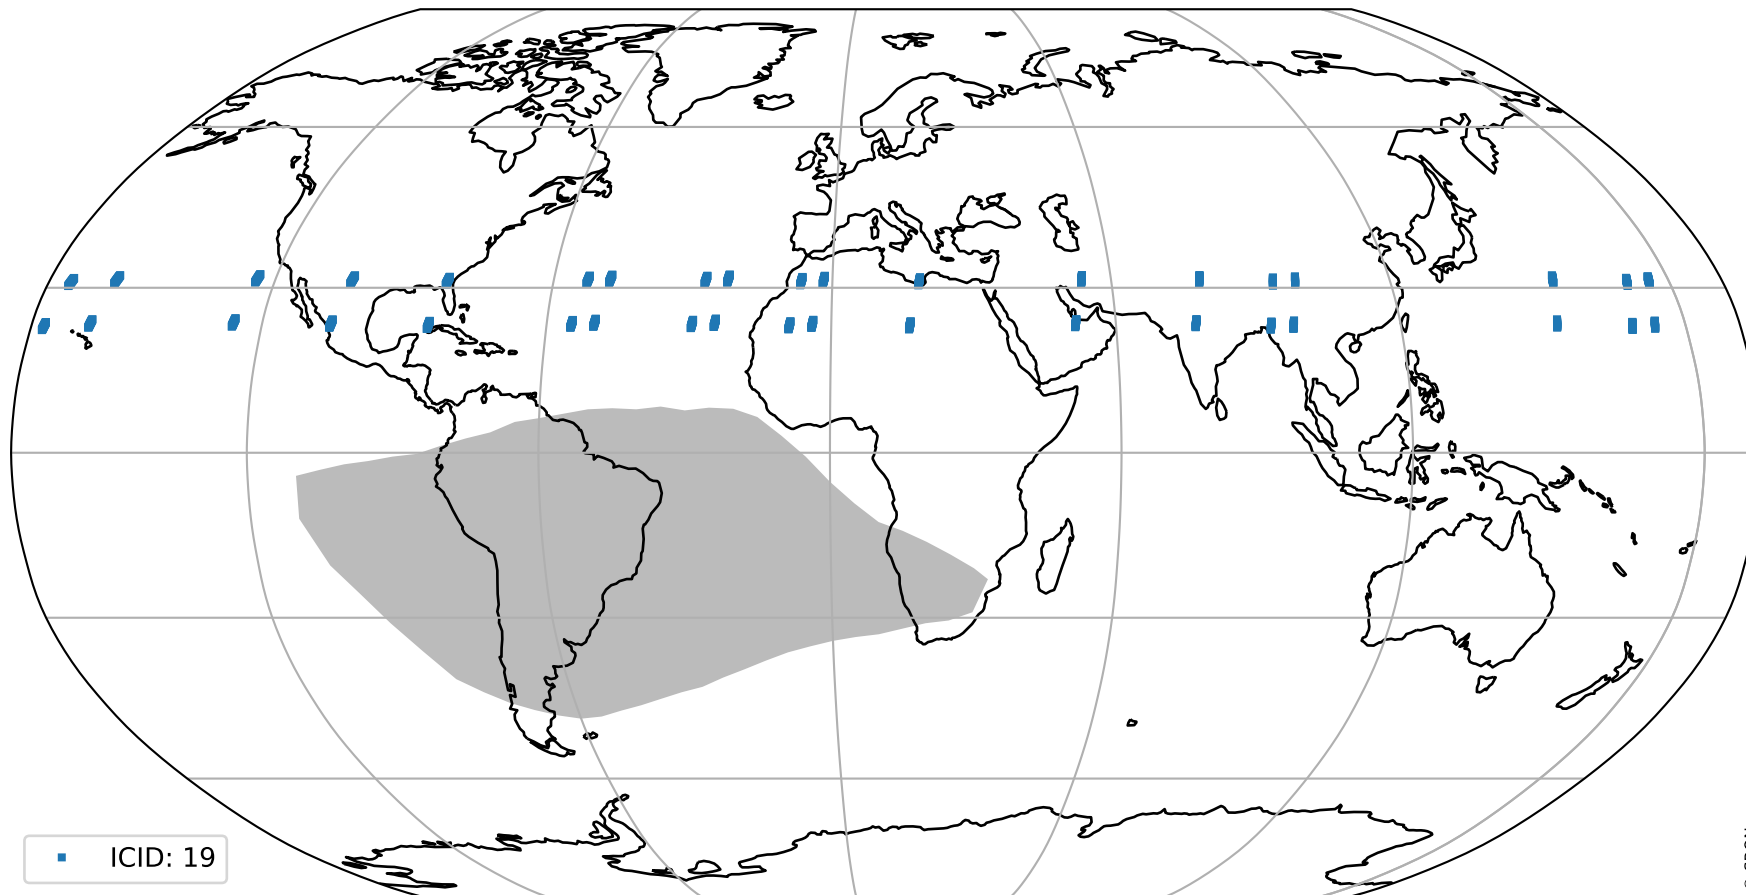

Tropomi SWIR pixel quality (official)

orbits : 19 in [21322, 21367]
coverage : 2021-11-24 / 2021-11-27
to good : 366
good to bad : 1854
to worst : 286
created : 2023-08-22T08:29:00

total quality compared with SWIR pixel-quality CKD

Tropomi SWIR pixel quality (official)

orbits : 19 in [21322, 21367]
coverage : 2021-11-24 / 2021-11-27
created : 2023-08-22T08:29:00

Histograms of pixel-quality

Tropomi SWIR pixel quality (official) ground-tracks of Sentinel-5P

orbits : 19 in [21322, 21367]
coverage : 2021-11-24 / 2021-11-27
created : 2023-08-22T08:29:00

Tropomi SWIR pixel quality (official)

orbits : [2827, 21322]
coverage : 2018-04-30 / 2021-11-24
created : 2023-08-22T08:29:01