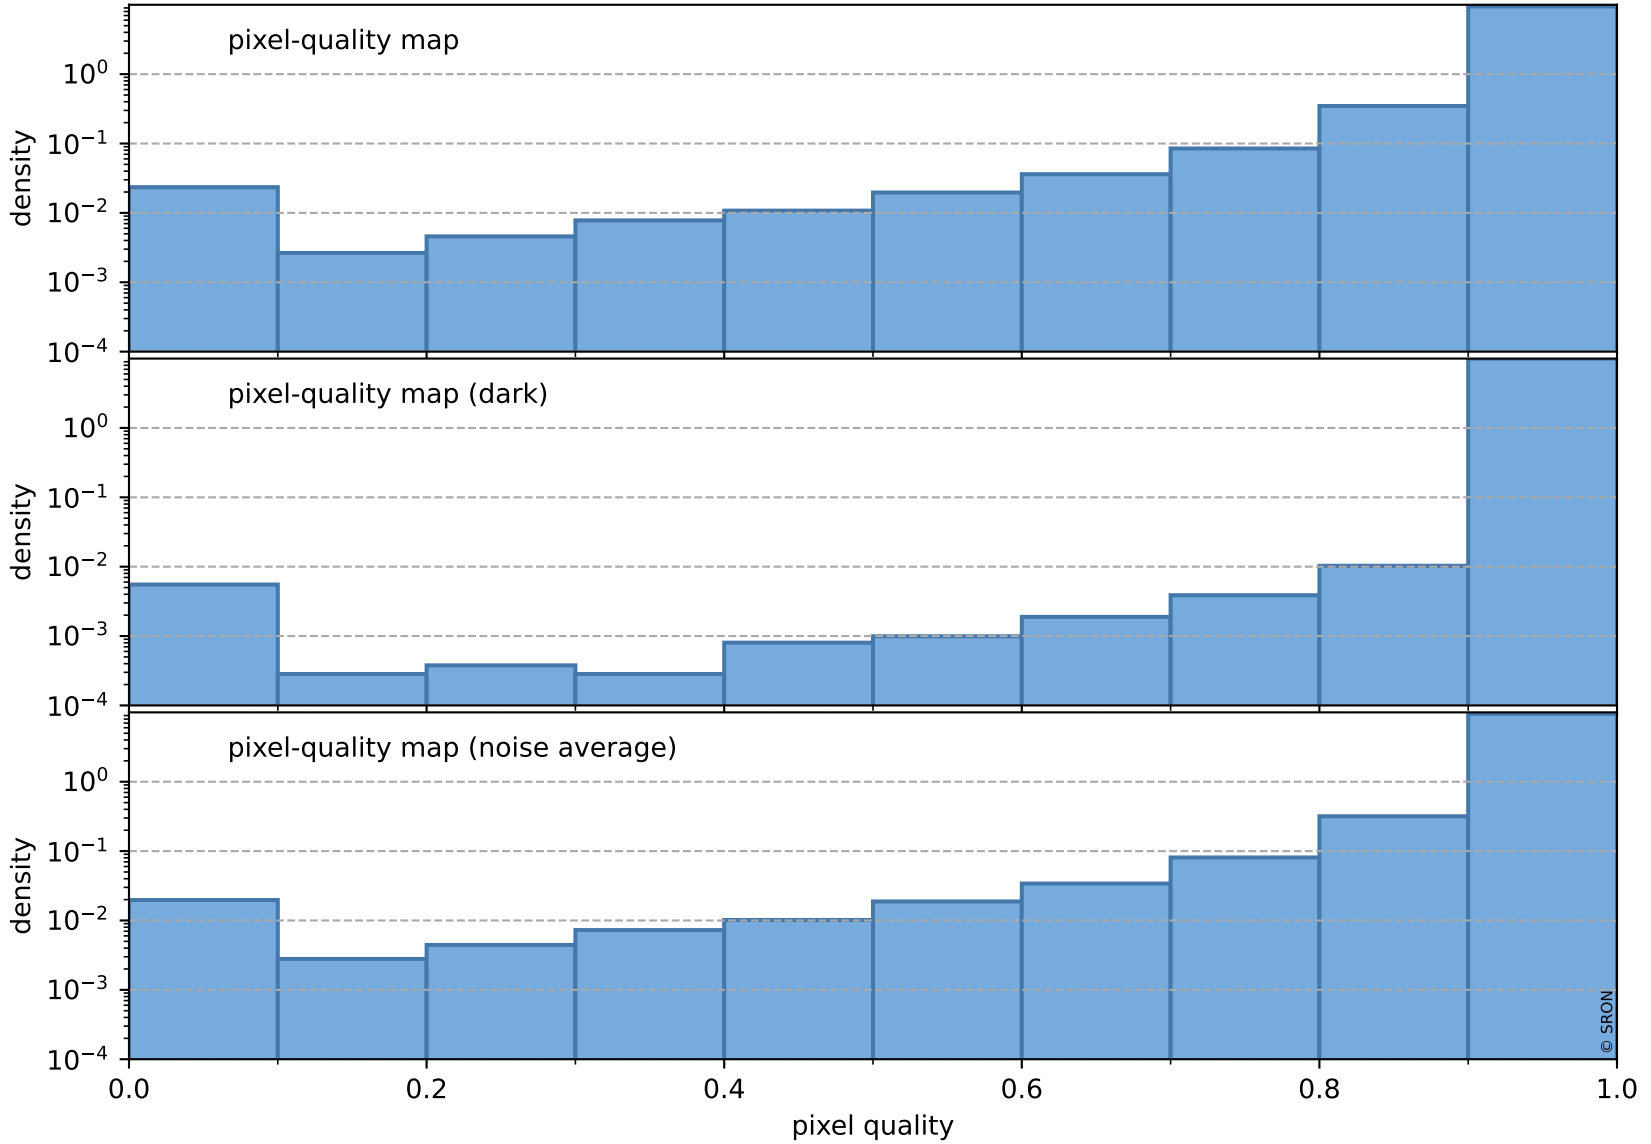

Tropomi SWIR pixel quality (official)

orbits : 19 in [21322, 21367]
coverage : 2021-11-24 / 2021-11-27
to good : 366
good to bad : 1854
to worst : 286
created : 2023-08-22T08:29:00

total quality compared with SWIR pixel-quality CKD

Tropomi SWIR pixel quality (official)

orbits : 19 in [21322, 21367]
coverage : 2021-11-24 / 2021-11-27
created : 2023-08-22T08:29:00

Histograms of pixel-quality

Tropomi SWIR pixel quality (official) ground-tracks of Sentinel-5P

orbits : 19 in [21322, 21367]
coverage : 2021-11-24 / 2021-11-27
created : 2023-08-22T08:29:00

Tropomi SWIR pixel quality (official)

orbits : [2827, 21322]
coverage : 2018-04-30 / 2021-11-24
created : 2023-08-22T08:29:01