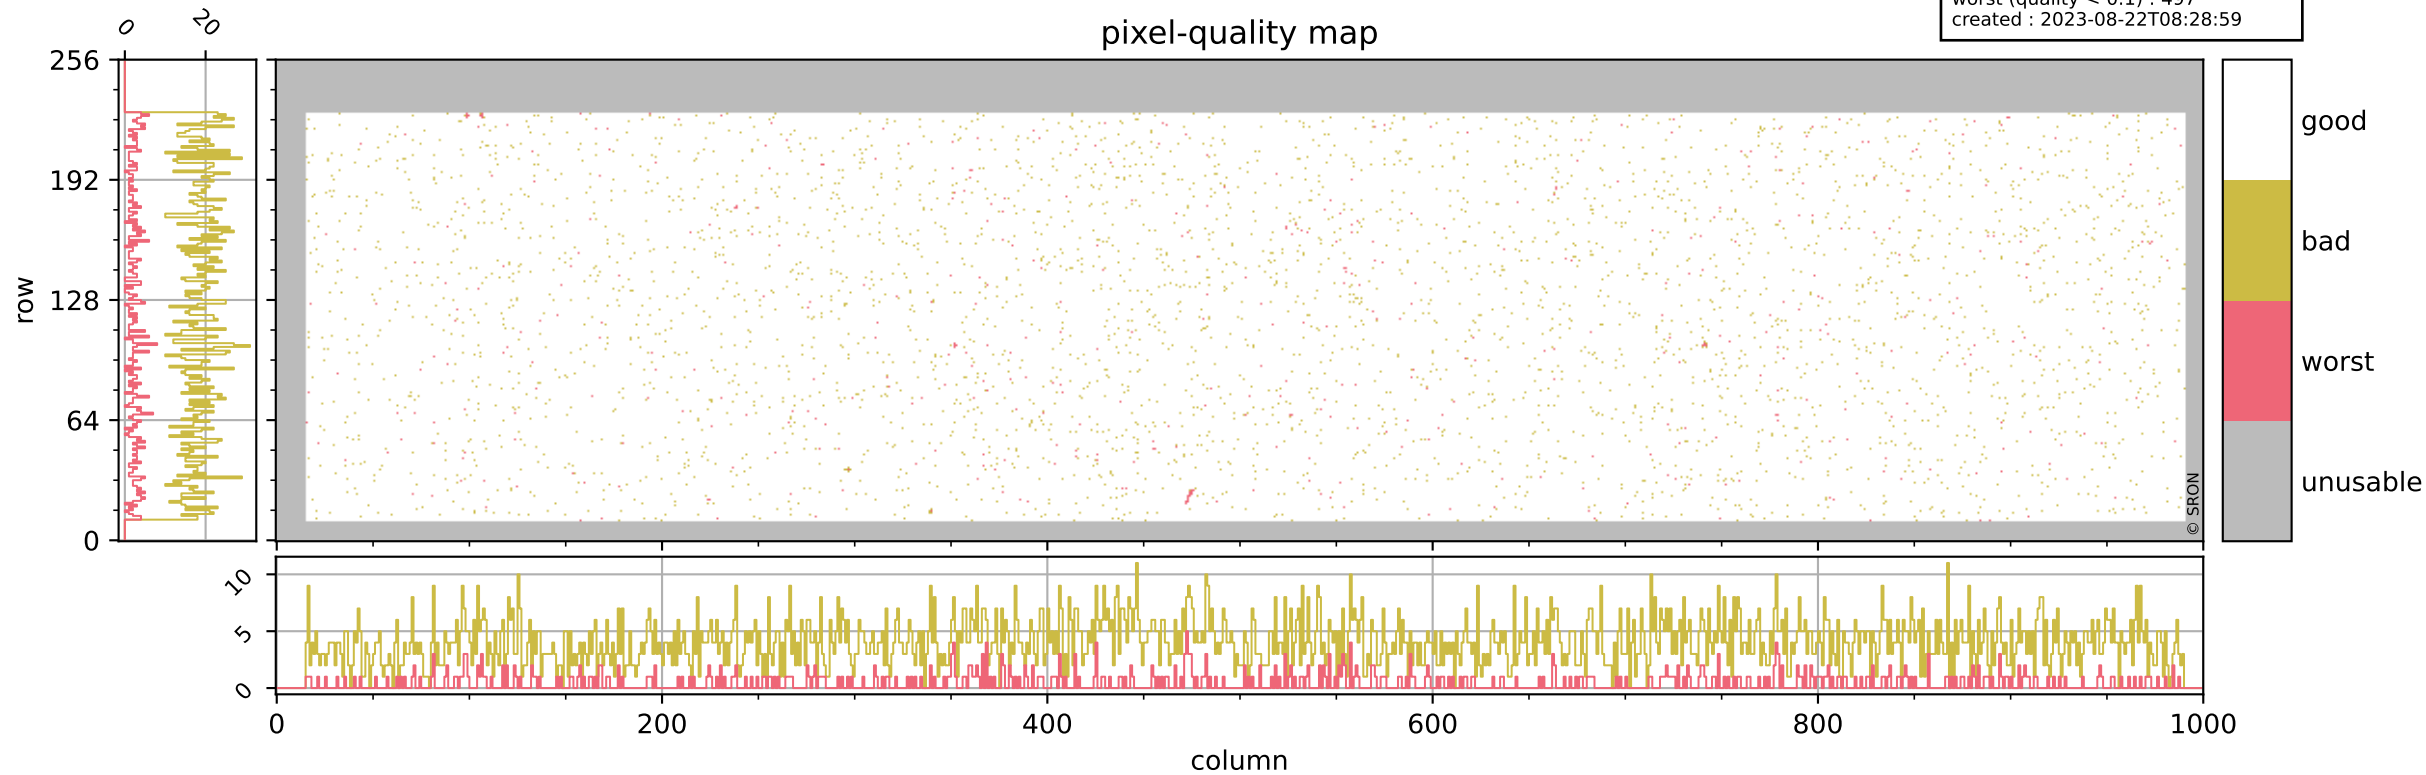

Tropomi SWIR pixel quality (official)

orbits : 19 in [21322, 21367]
coverage : 2021-11-24 / 2021-11-27
bad (quality < 0.8) : 4018
worst (quality < 0.1) : 497
created : 2023-08-22T08:28:59

pixel-quality map

Tropomi SWIR pixel quality (official)

orbits : 19 in [21322, 21367]
coverage : 2021-11-24 / 2021-11-27
bad (quality < 0.8) : 297
worst (quality < 0.1) : 117
created : 2023-08-22T08:28:59

pixel-quality map (dark)

Tropomi SWIR pixel quality (official)

orbits : 19 in [21322, 21367]
coverage : 2021-11-24 / 2021-11-27
bad (quality < 0.8) : 3772
worst (quality < 0.1) : 417
created : 2023-08-22T08:28:59

pixel-quality map (noise average)

Tropomi SWIR pixel quality (official)

orbits : 19 in [21322, 21367]
coverage : 2021-11-24 / 2021-11-27
to good : 366
good to bad : 1854
to worst : 286
created : 2023-08-22T08:29:00

total quality compared with SWIR pixel-quality CKD