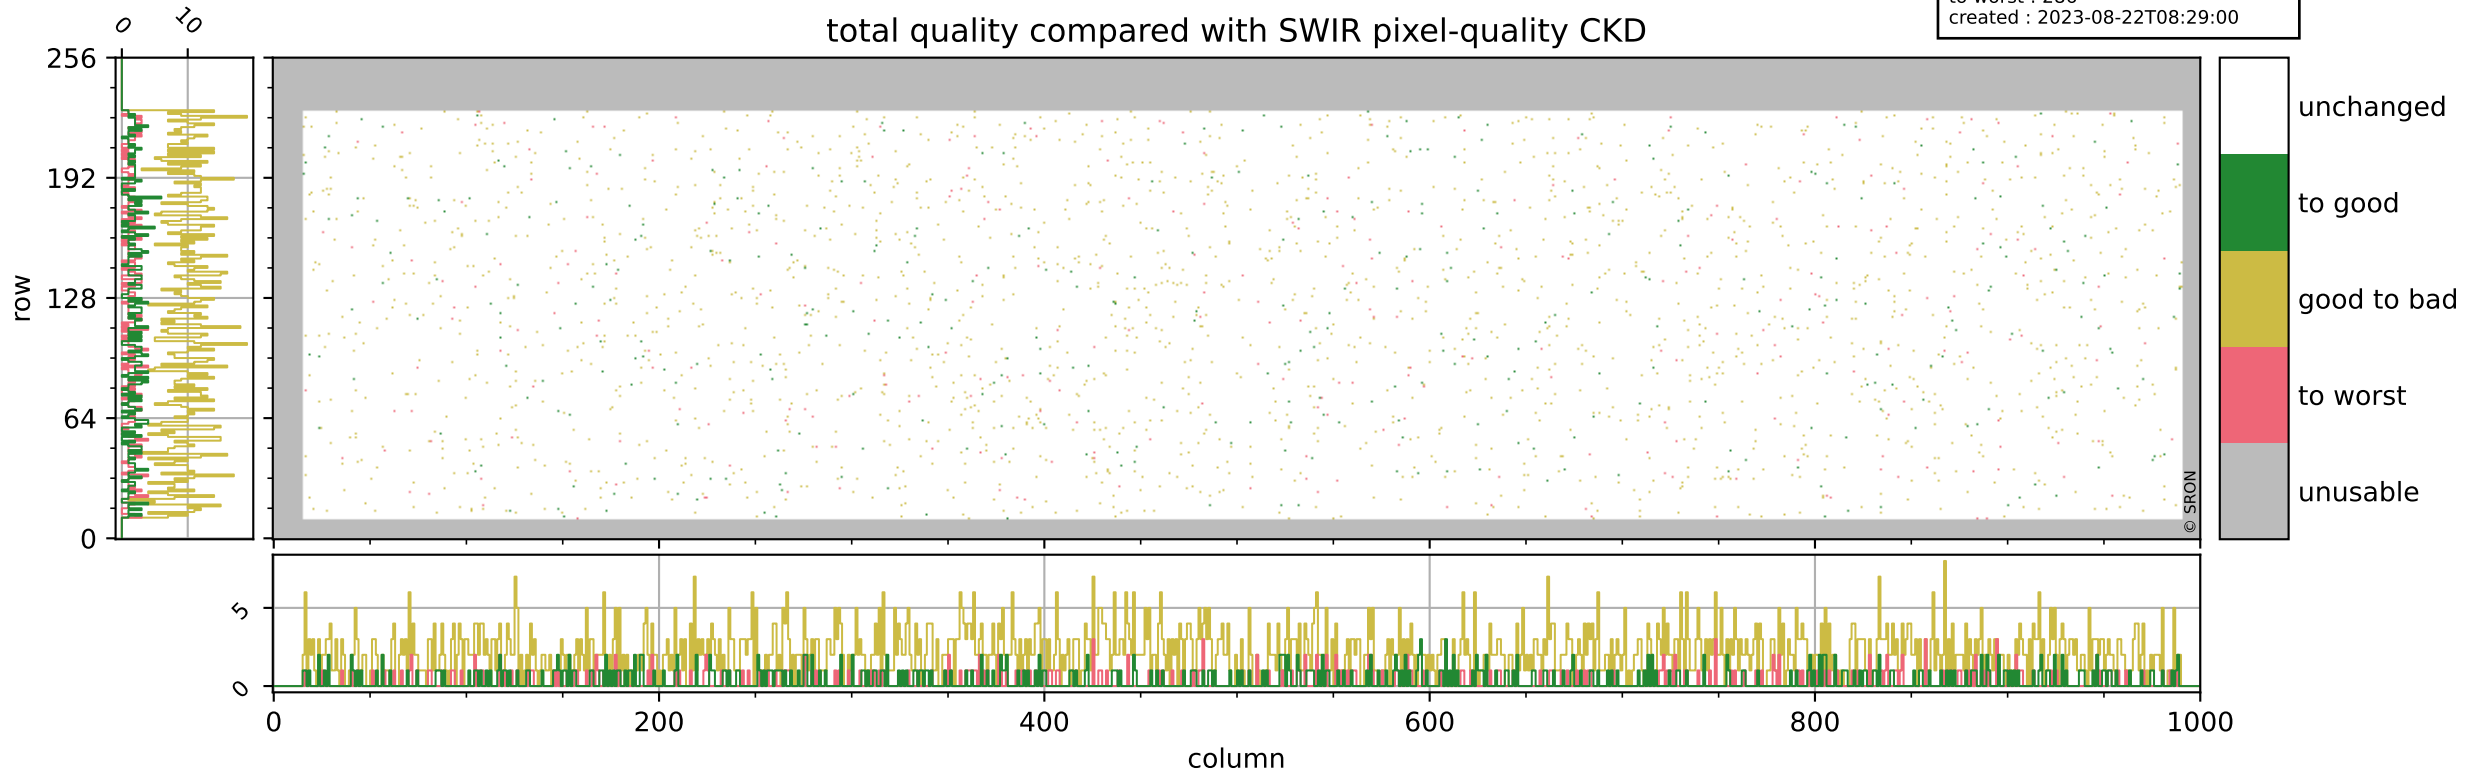

Tropomi SWIR pixel quality (official)

orbits : 19 in [21322, 21367]
coverage : 2021-11-24 / 2021-11-27
bad (quality < 0.8) : 3772
worst (quality < 0.1) : 417
created : 2023-08-22T08:28:59

pixel-quality map (noise average)

Tropomi SWIR pixel quality (official)

orbits : 19 in [21322, 21367]
coverage : 2021-11-24 / 2021-11-27
to good : 366
good to bad : 1854
to worst : 286
created : 2023-08-22T08:29:00

total quality compared with SWIR pixel-quality CKD

Tropomi SWIR pixel quality (official)

orbits : 19 in [21322, 21367]
coverage : 2021-11-24 / 2021-11-27
created : 2023-08-22T08:29:00

Histograms of pixel-quality

Tropomi SWIR pixel quality (official) ground-tracks of Sentinel-5P

orbits : 19 in [21322, 21367]
coverage : 2021-11-24 / 2021-11-27
created : 2023-08-22T08:29:00

Tropomi SWIR pixel quality (official)

orbits : [2827, 21322]
coverage : 2018-04-30 / 2021-11-24
created : 2023-08-22T08:29:01