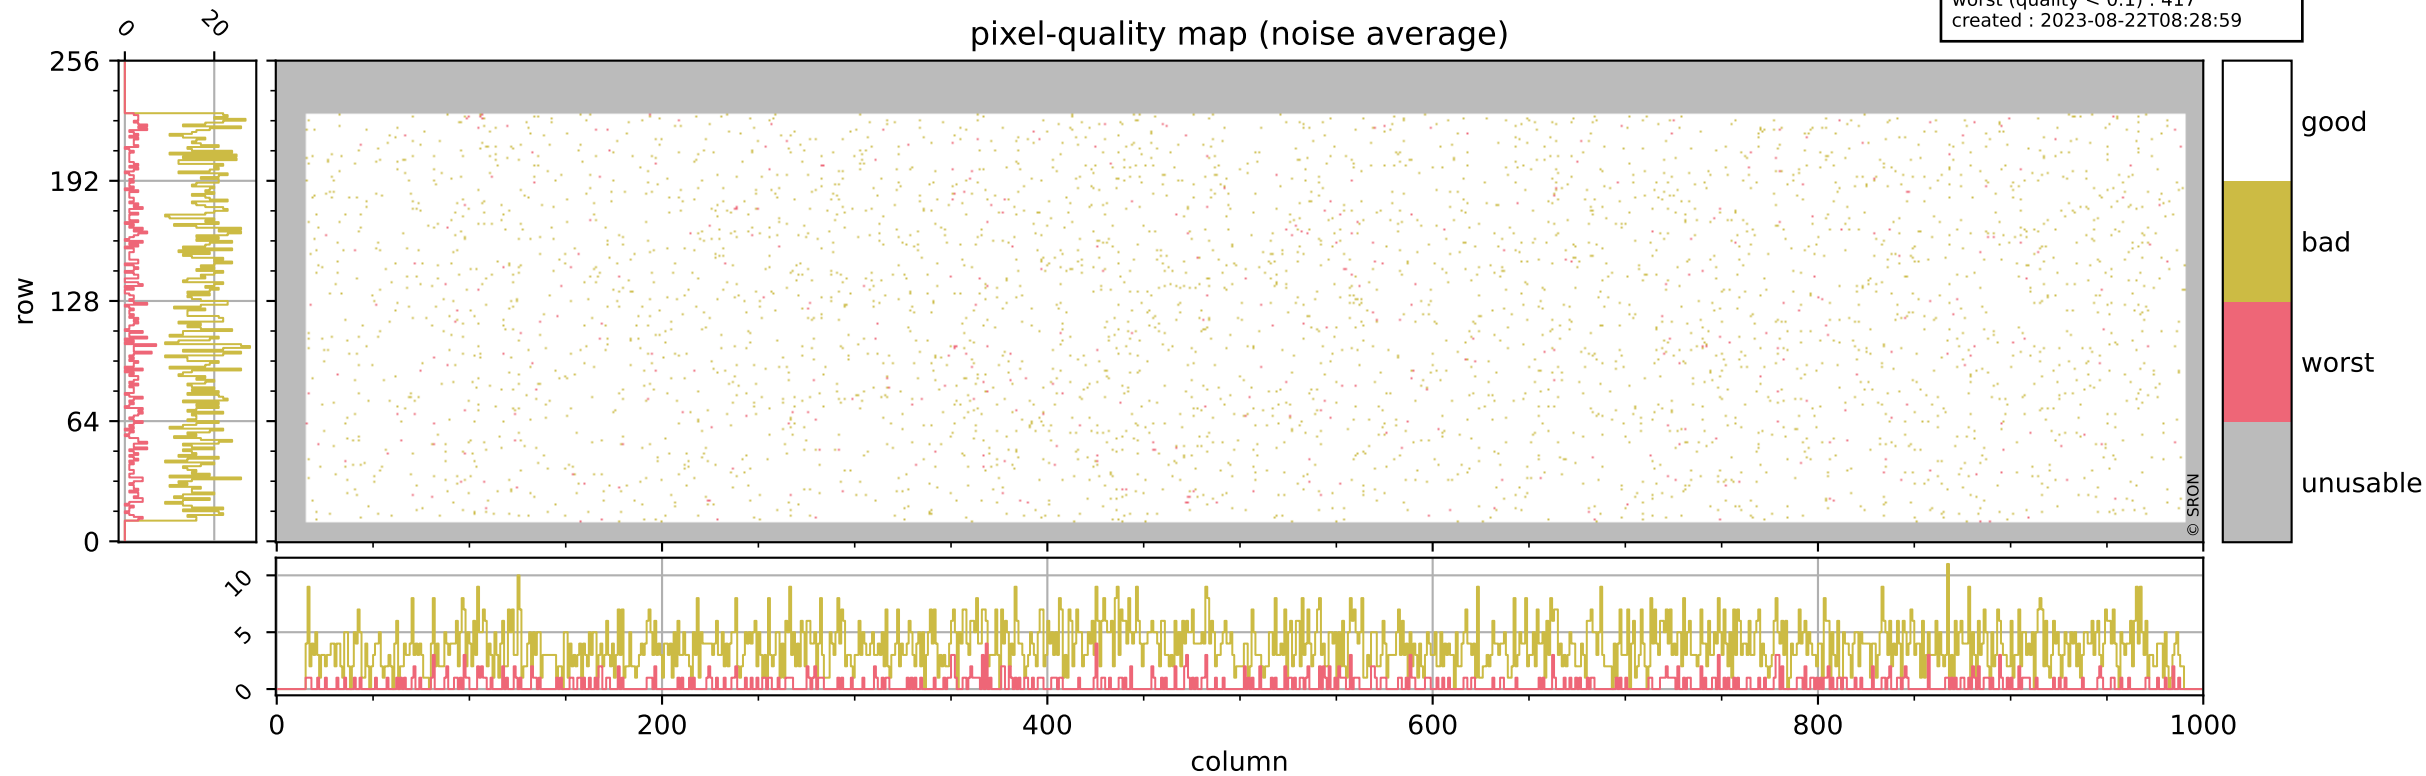

Tropomi SWIR pixel quality (official)

orbits : 19 in [21322, 21367]
coverage : 2021-11-24 / 2021-11-27
bad (quality < 0.8) : 297
worst (quality < 0.1) : 117
created : 2023-08-22T08:28:59

pixel-quality map (dark)

Tropomi SWIR pixel quality (official)

orbits : 19 in [21322, 21367]
coverage : 2021-11-24 / 2021-11-27
bad (quality < 0.8) : 3772
worst (quality < 0.1) : 417
created : 2023-08-22T08:28:59

pixel-quality map (noise average)

Tropomi SWIR pixel quality (official)

orbits : 19 in [21322, 21367]
coverage : 2021-11-24 / 2021-11-27
to good : 366
good to bad : 1854
to worst : 286
created : 2023-08-22T08:29:00

total quality compared with SWIR pixel-quality CKD

Tropomi SWIR pixel quality (official)

orbits : 19 in [21322, 21367]
coverage : 2021-11-24 / 2021-11-27
created : 2023-08-22T08:29:00

Histograms of pixel-quality

Tropomi SWIR pixel quality (official) ground-tracks of Sentinel-5P