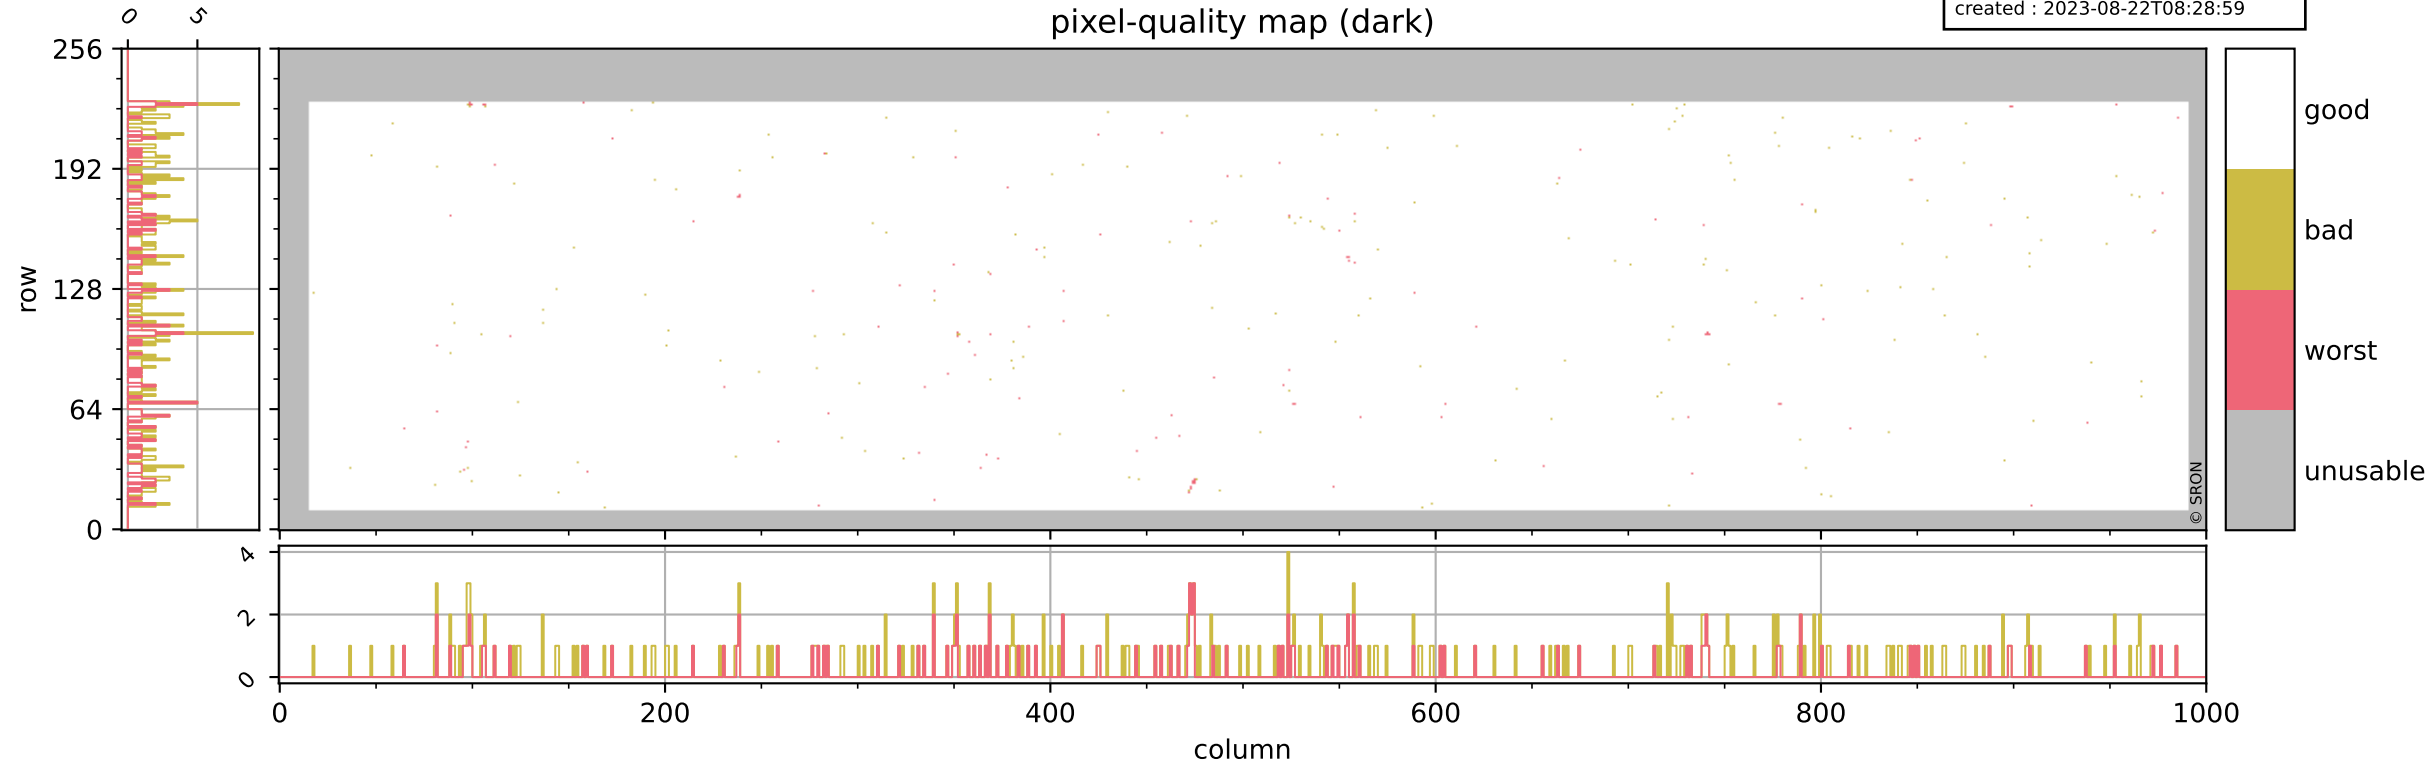

Tropomi SWIR pixel quality (official)

orbits : 19 in [21322, 21367]
coverage : 2021-11-24 / 2021-11-27
bad (quality < 0.8) : 4018
worst (quality < 0.1) : 497
created : 2023-08-22T08:28:59

pixel-quality map

Tropomi SWIR pixel quality (official)

orbits : 19 in [21322, 21367]
coverage : 2021-11-24 / 2021-11-27
bad (quality < 0.8) : 297
worst (quality < 0.1) : 117
created : 2023-08-22T08:28:59

pixel-quality map (dark)

Tropomi SWIR pixel quality (official)

orbits : 19 in [21322, 21367]
coverage : 2021-11-24 / 2021-11-27
bad (quality < 0.8) : 3772
worst (quality < 0.1) : 417
created : 2023-08-22T08:28:59

pixel-quality map (noise average)

Tropomi SWIR pixel quality (official)

orbits : 19 in [21322, 21367]
coverage : 2021-11-24 / 2021-11-27
to good : 366
good to bad : 1854
to worst : 286
created : 2023-08-22T08:29:00

total quality compared with SWIR pixel-quality CKD