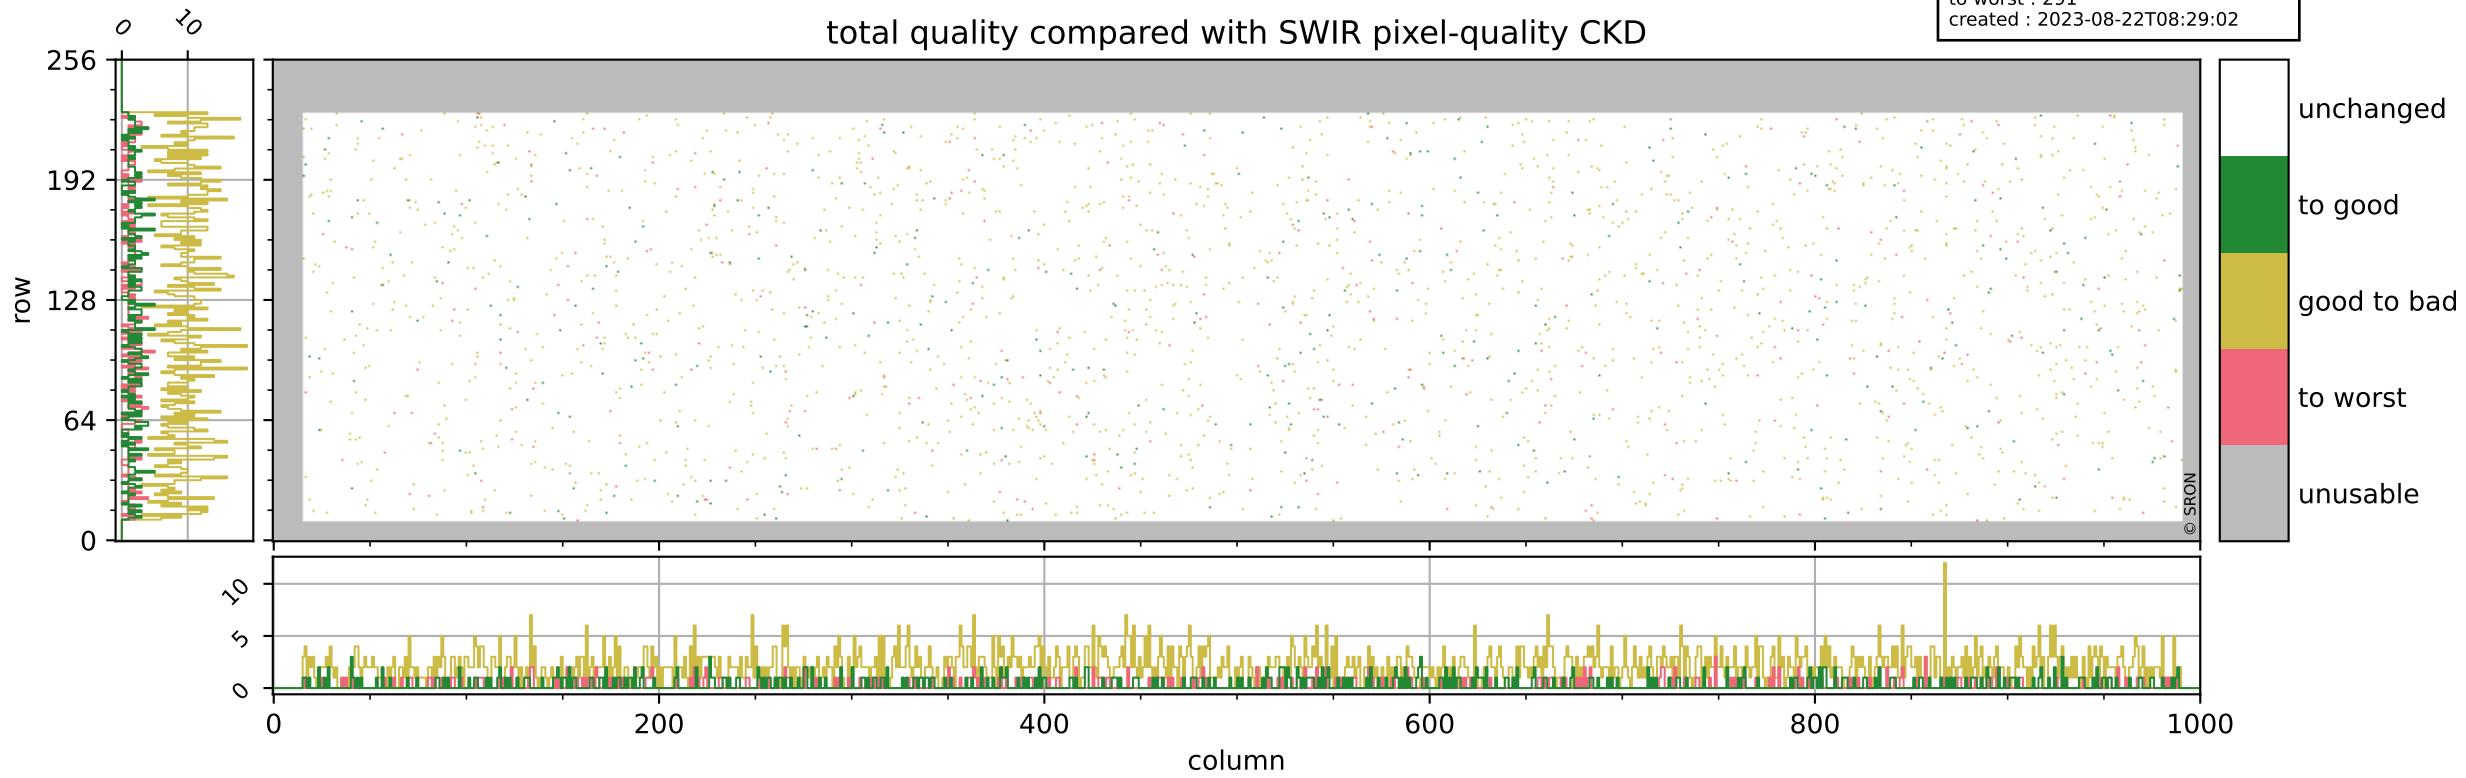

Tropomi SWIR pixel quality (official)

orbits : 19 in [21337, 21382]
coverage : 2021-11-25 / 2021-11-28
bad (quality < 0.8) : 3723
worst (quality < 0.1) : 423
created : 2023-08-22T08:29:02

pixel-quality map (noise average)

Tropomi SWIR pixel quality (official)

orbits : 19 in [21337, 21382]
coverage : 2021-11-25 / 2021-11-28
to good : 370
good to bad : 1804
to worst : 291
created : 2023-08-22T08:29:02

total quality compared with SWIR pixel-quality CKD

Tropomi SWIR pixel quality (official)

orbits : 19 in [21337, 21382]
coverage : 2021-11-25 / 2021-11-28
created : 2023-08-22T08:29:02

Histograms of pixel-quality

Tropomi SWIR pixel quality (official) ground-tracks of Sentinel-5P

orbits : 19 in [21337, 21382]
coverage : 2021-11-25 / 2021-11-28
created : 2023-08-22T08:29:03

Tropomi SWIR pixel quality (official)

orbits : [2827, 21382]
coverage : 2018-04-30 / 2021-11-28
created : 2023-08-22T08:29:03