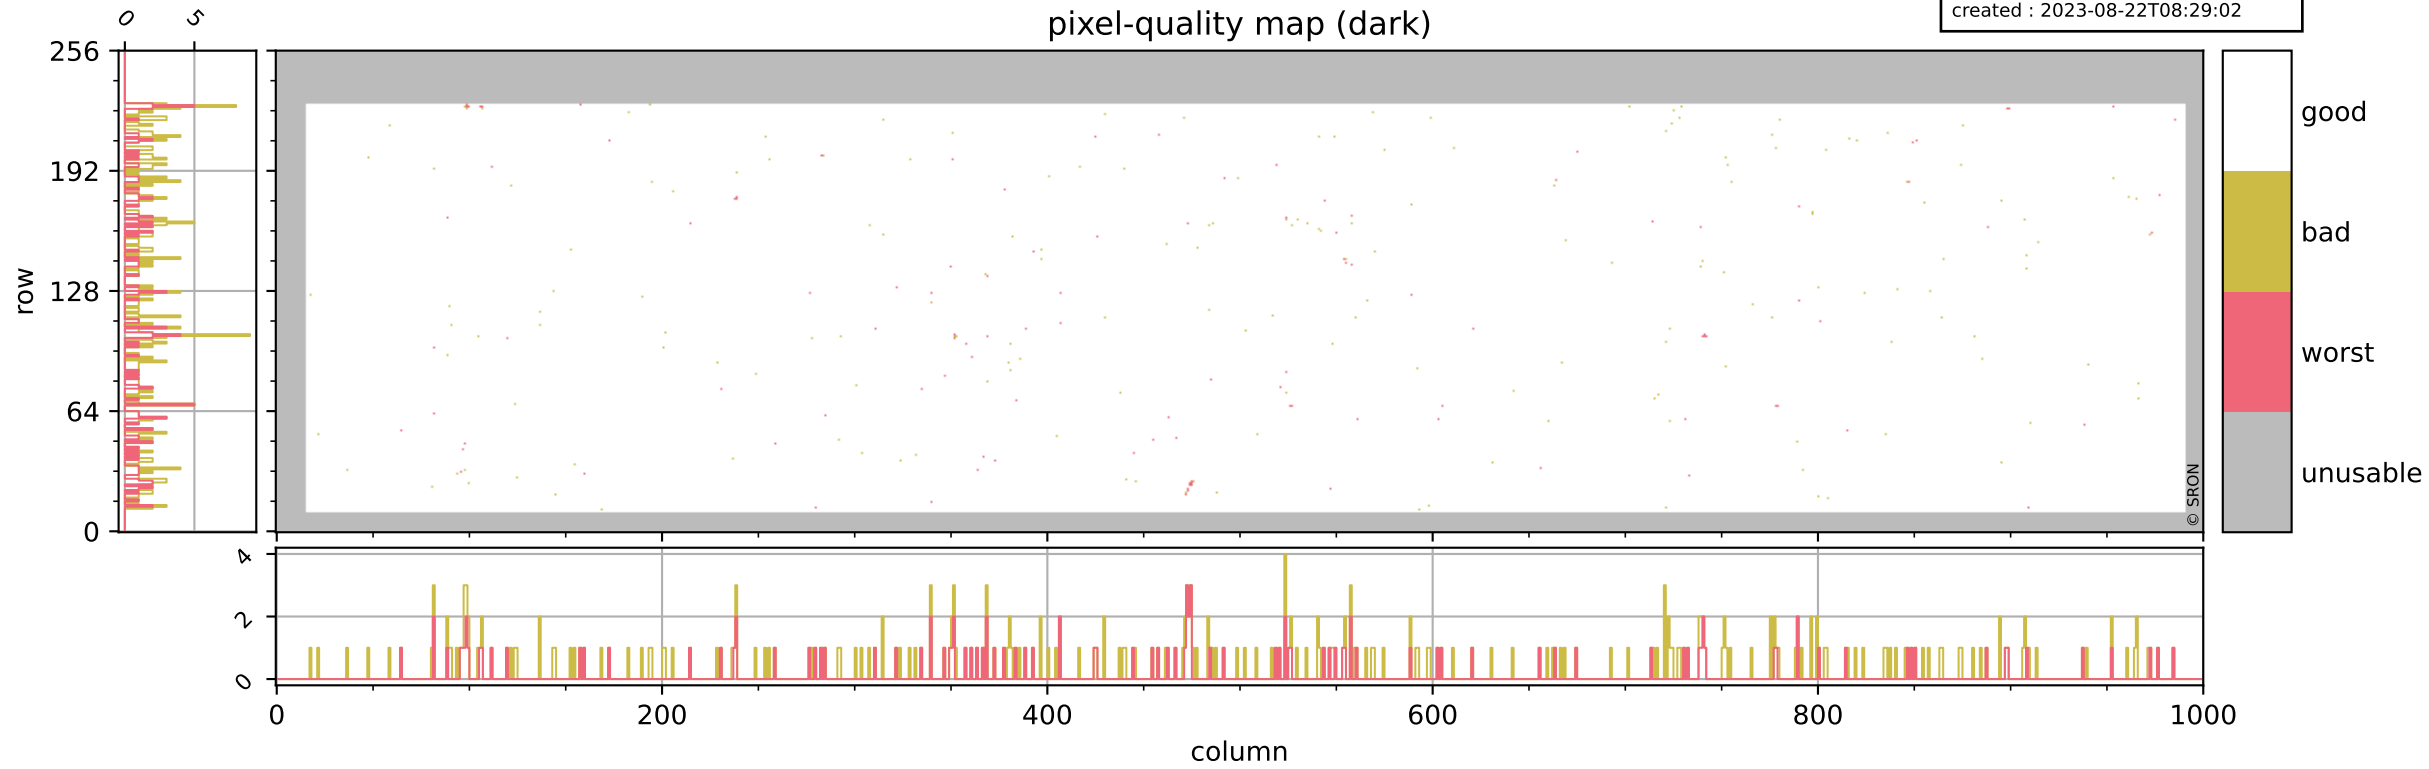

Tropomi SWIR pixel quality (official)

orbits : 19 in [21337, 21382]
coverage : 2021-11-25 / 2021-11-28
bad (quality < 0.8) : 3970
worst (quality < 0.1) : 500
created : 2023-08-22T08:29:01

pixel-quality map

Tropomi SWIR pixel quality (official)

orbits : 19 in [21337, 21382]
coverage : 2021-11-25 / 2021-11-28
bad (quality < 0.8) : 294
worst (quality < 0.1) : 115
created : 2023-08-22T08:29:02

pixel-quality map (dark)

Tropomi SWIR pixel quality (official)

orbits : 19 in [21337, 21382]
coverage : 2021-11-25 / 2021-11-28
bad (quality < 0.8) : 3723
worst (quality < 0.1) : 423
created : 2023-08-22T08:29:02

pixel-quality map (noise average)

Tropomi SWIR pixel quality (official)

orbits : 19 in [21337, 21382]
coverage : 2021-11-25 / 2021-11-28
created : 2023-08-22T08:29:02

Histograms of pixel-quality

Tropomi SWIR pixel quality (official) ground-tracks of Sentinel-5P