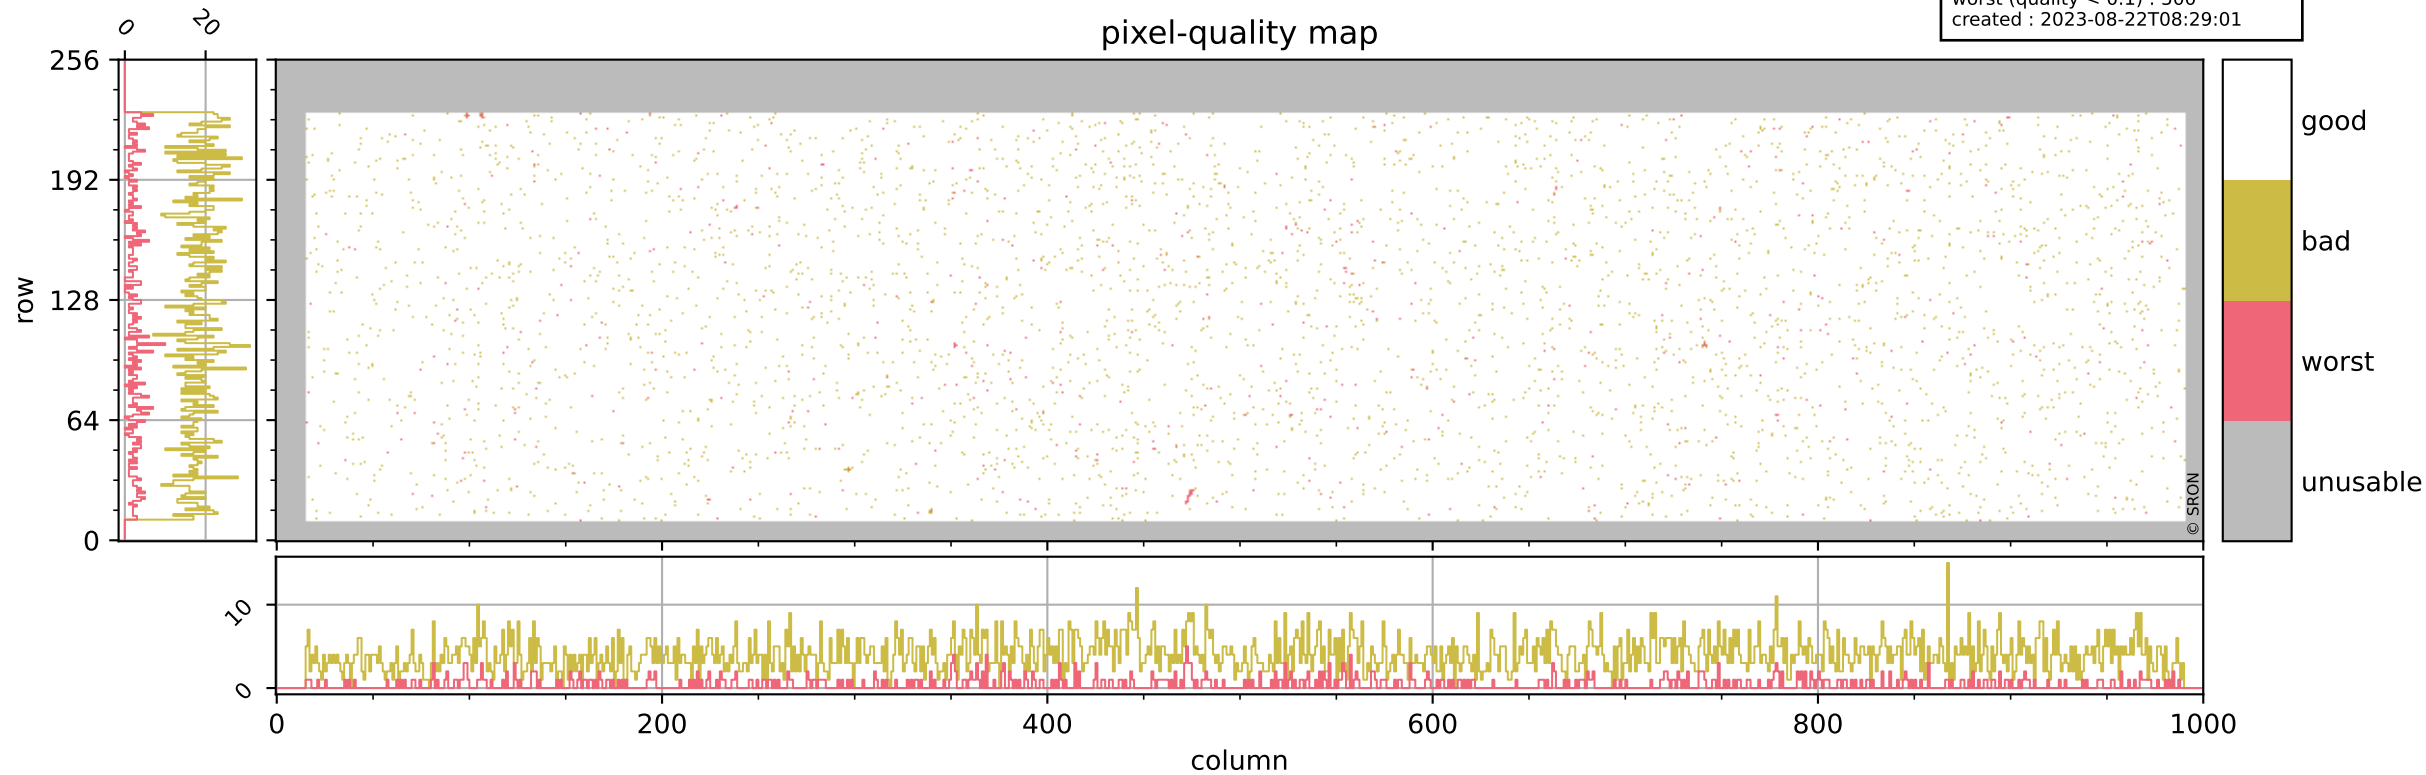

Tropomi SWIR pixel quality (official)

orbits : 19 in [21337, 21382]
coverage : 2021-11-25 / 2021-11-28
bad (quality < 0.8) : 3970
worst (quality < 0.1) : 500
created : 2023-08-22T08:29:01

pixel-quality map

Tropomi SWIR pixel quality (official)

orbits : 19 in [21337, 21382]
coverage : 2021-11-25 / 2021-11-28
bad (quality < 0.8) : 294
worst (quality < 0.1) : 115
created : 2023-08-22T08:29:02

pixel-quality map (dark)

Tropomi SWIR pixel quality (official)

orbits : 19 in [21337, 21382]
coverage : 2021-11-25 / 2021-11-28
bad (quality < 0.8) : 3723
worst (quality < 0.1) : 423
created : 2023-08-22T08:29:02

pixel-quality map (noise average)

Tropomi SWIR pixel quality (official)

orbits : 19 in [21337, 21382]
coverage : 2021-11-25 / 2021-11-28
created : 2023-08-22T08:29:02

Histograms of pixel-quality

Tropomi SWIR pixel quality (official) ground-tracks of Sentinel-5P