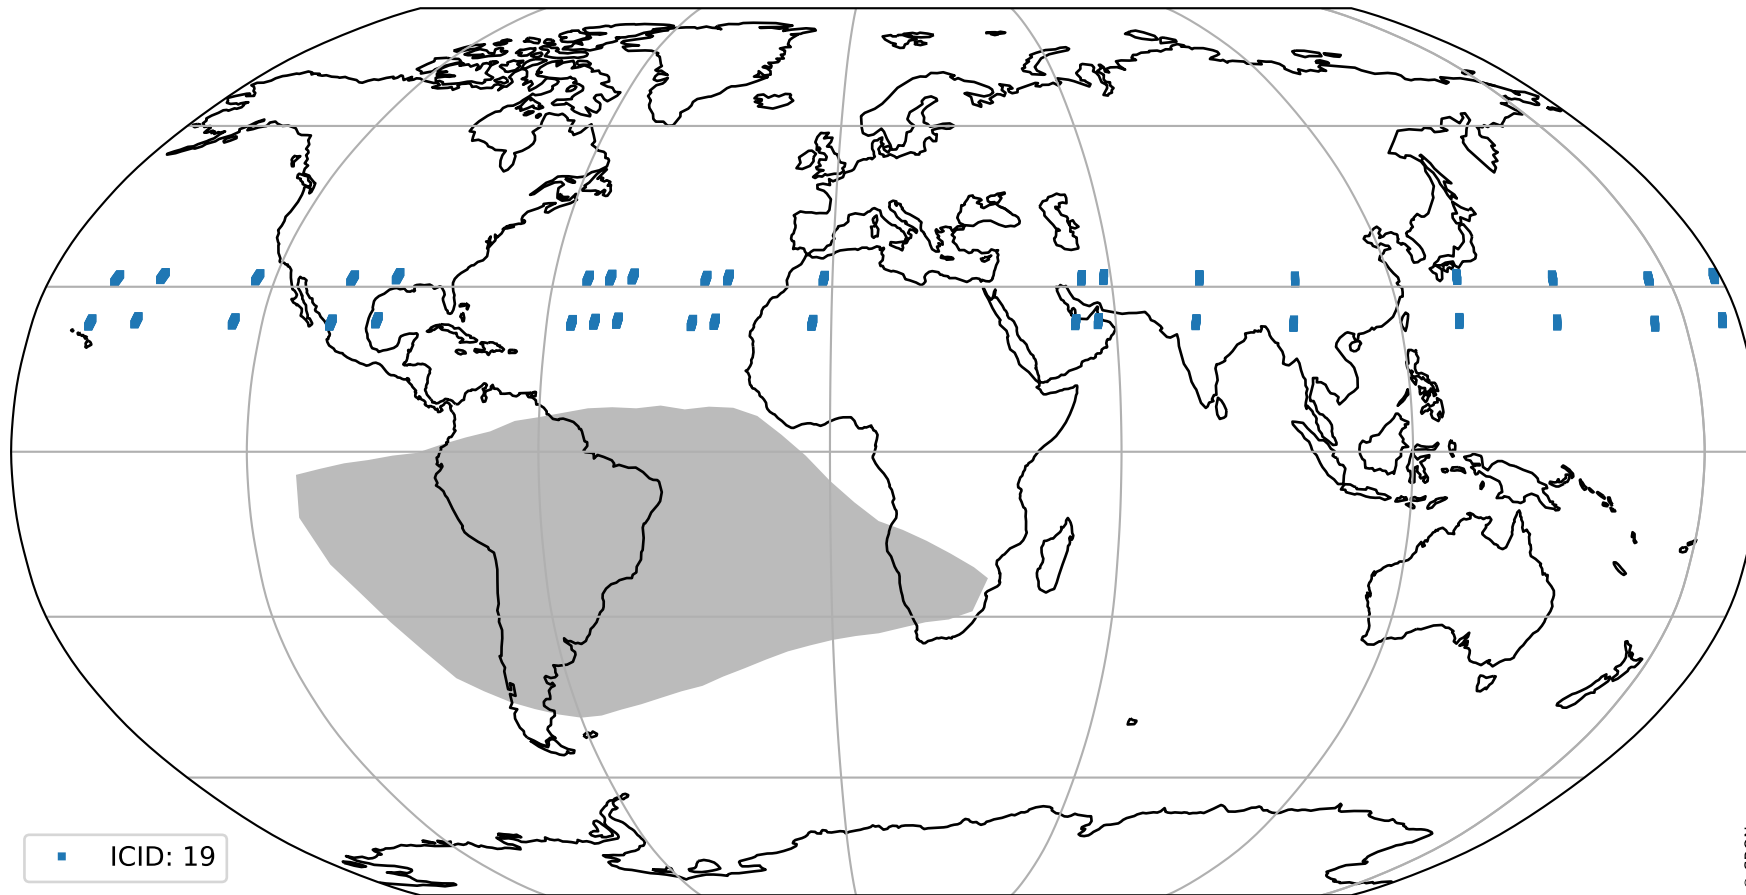

Tropomi SWIR pixel quality (official)

orbits : 19 in [21337, 21382]
coverage : 2021-11-25 / 2021-11-28
to good : 370
good to bad : 1804
to worst : 291
created : 2023-08-22T08:29:02

total quality compared with SWIR pixel-quality CKD

Tropomi SWIR pixel quality (official)

orbits : 19 in [21337, 21382]
coverage : 2021-11-25 / 2021-11-28
created : 2023-08-22T08:29:02

Histograms of pixel-quality

Tropomi SWIR pixel quality (official) ground-tracks of Sentinel-5P

orbits : 19 in [21337, 21382]
coverage : 2021-11-25 / 2021-11-28
created : 2023-08-22T08:29:03

Tropomi SWIR pixel quality (official)

orbits : [2827, 21382]
coverage : 2018-04-30 / 2021-11-28
created : 2023-08-22T08:29:03