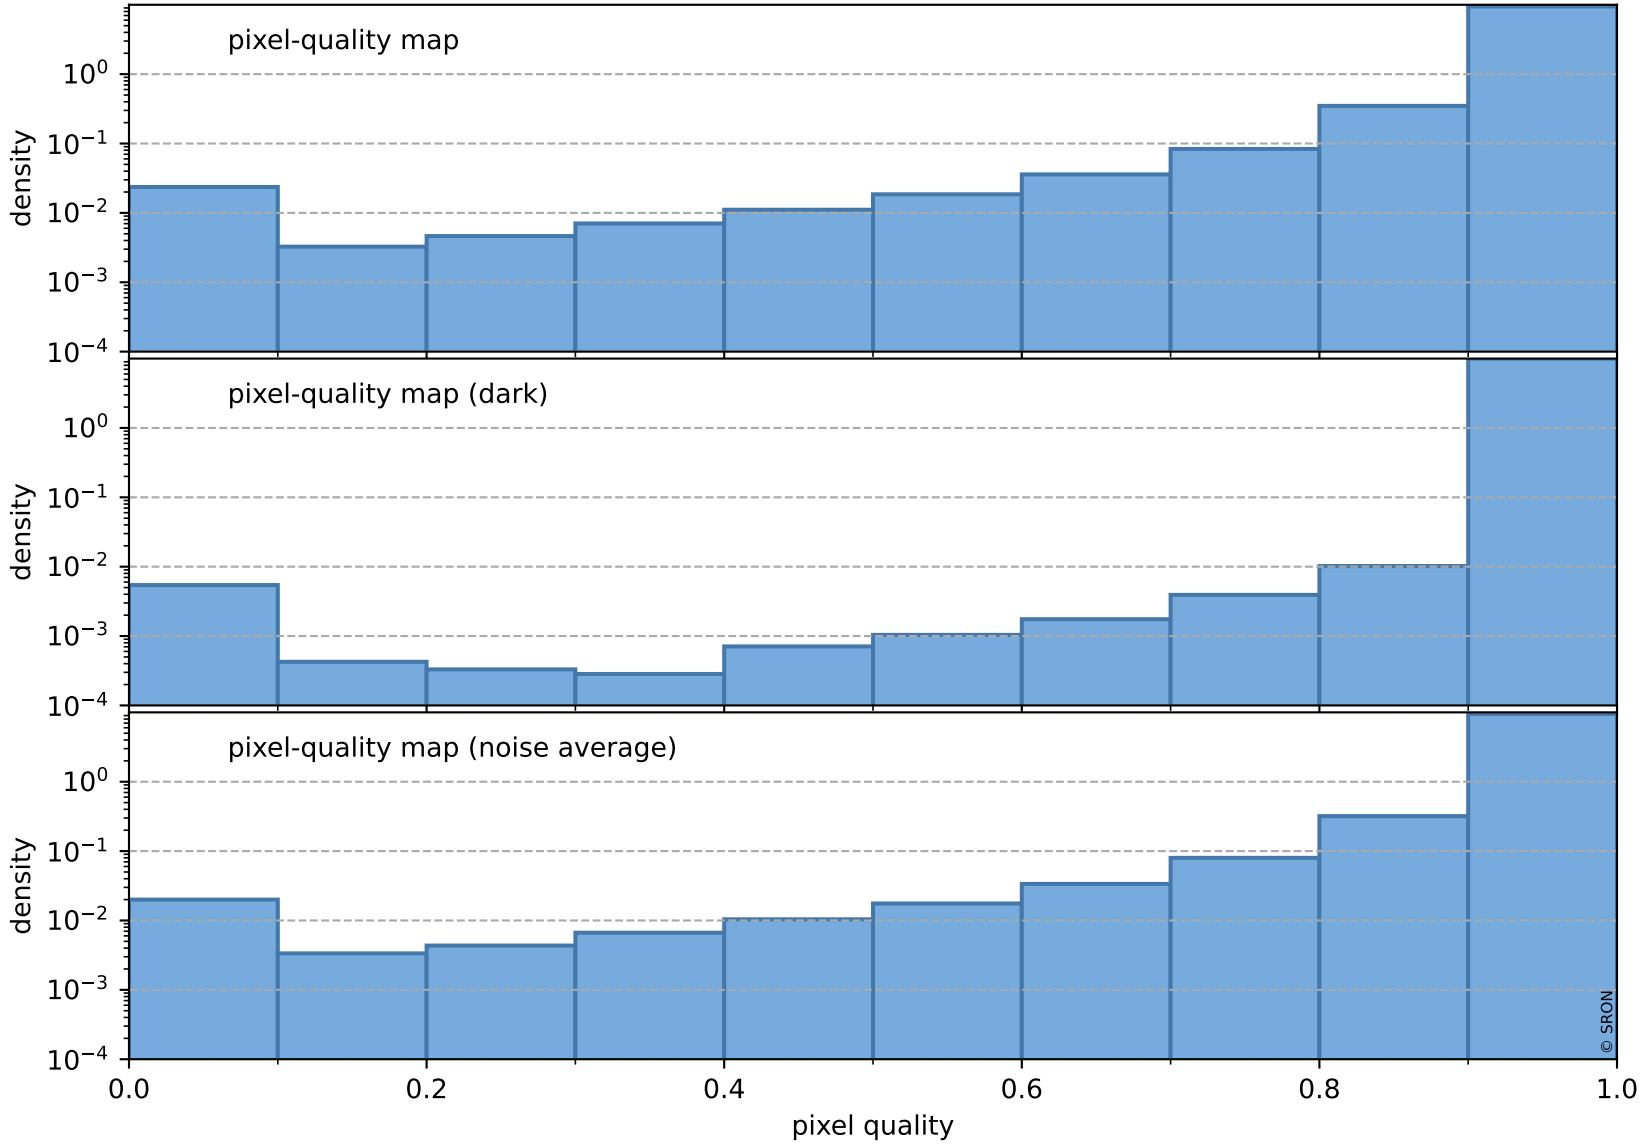

Tropomi SWIR pixel quality (official)

orbits : 19 in [21337, 21382]
coverage : 2021-11-25 / 2021-11-28
to good : 370
good to bad : 1804
to worst : 291
created : 2023-08-22T08:29:02

total quality compared with SWIR pixel-quality CKD

Tropomi SWIR pixel quality (official)

orbits : 19 in [21337, 21382]
coverage : 2021-11-25 / 2021-11-28
created : 2023-08-22T08:29:02

Histograms of pixel-quality

Tropomi SWIR pixel quality (official) ground-tracks of Sentinel-5P

orbits : 19 in [21337, 21382]
coverage : 2021-11-25 / 2021-11-28
created : 2023-08-22T08:29:03

Tropomi SWIR pixel quality (official)

orbits : [2827, 21382]
coverage : 2018-04-30 / 2021-11-28
created : 2023-08-22T08:29:03