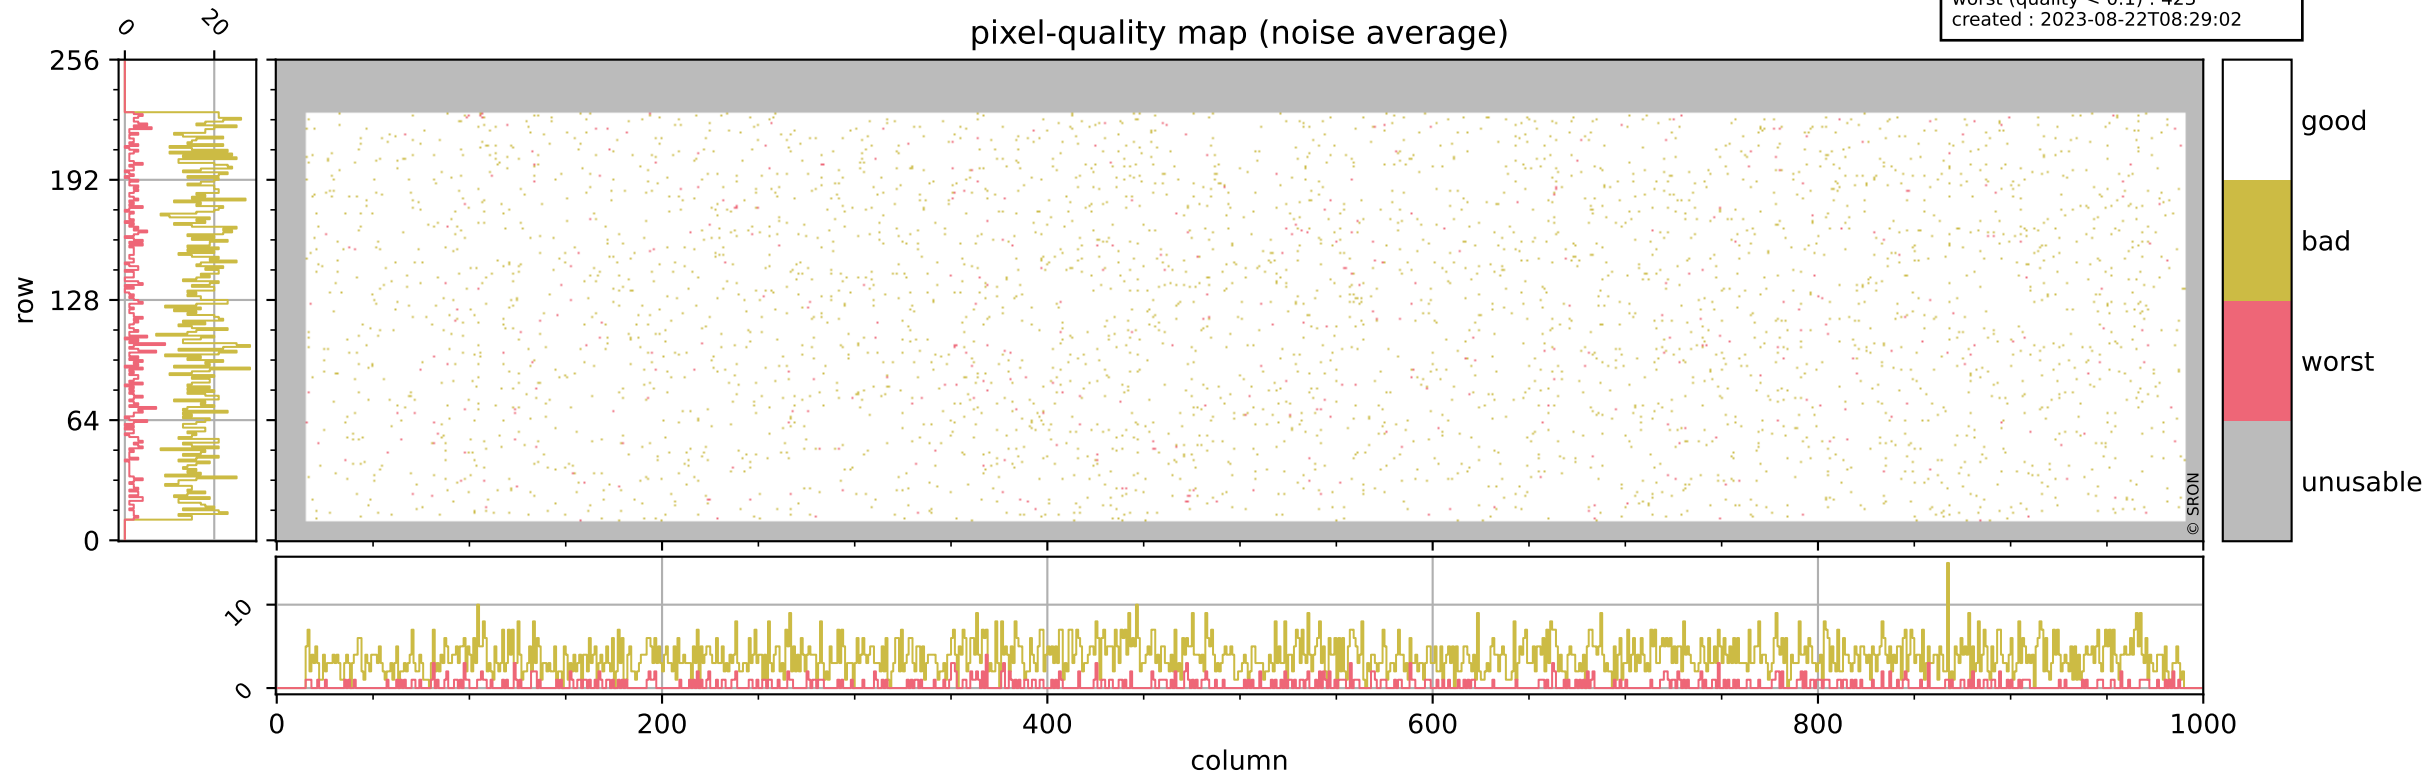

Tropomi SWIR pixel quality (official)

orbits : 19 in [21337, 21382]
coverage : 2021-11-25 / 2021-11-28
bad (quality < 0.8) : 294
worst (quality < 0.1) : 115
created : 2023-08-22T08:29:02

pixel-quality map (dark)

Tropomi SWIR pixel quality (official)

orbits : 19 in [21337, 21382]
coverage : 2021-11-25 / 2021-11-28
bad (quality < 0.8) : 3723
worst (quality < 0.1) : 423
created : 2023-08-22T08:29:02

pixel-quality map (noise average)

Tropomi SWIR pixel quality (official)

orbits : 19 in [21337, 21382]
coverage : 2021-11-25 / 2021-11-28
to good : 370
good to bad : 1804
to worst : 291
created : 2023-08-22T08:29:02

total quality compared with SWIR pixel-quality CKD

Tropomi SWIR pixel quality (official)

orbits : 19 in [21337, 21382]
coverage : 2021-11-25 / 2021-11-28
created : 2023-08-22T08:29:02

Histograms of pixel-quality

Tropomi SWIR pixel quality (official) ground-tracks of Sentinel-5P