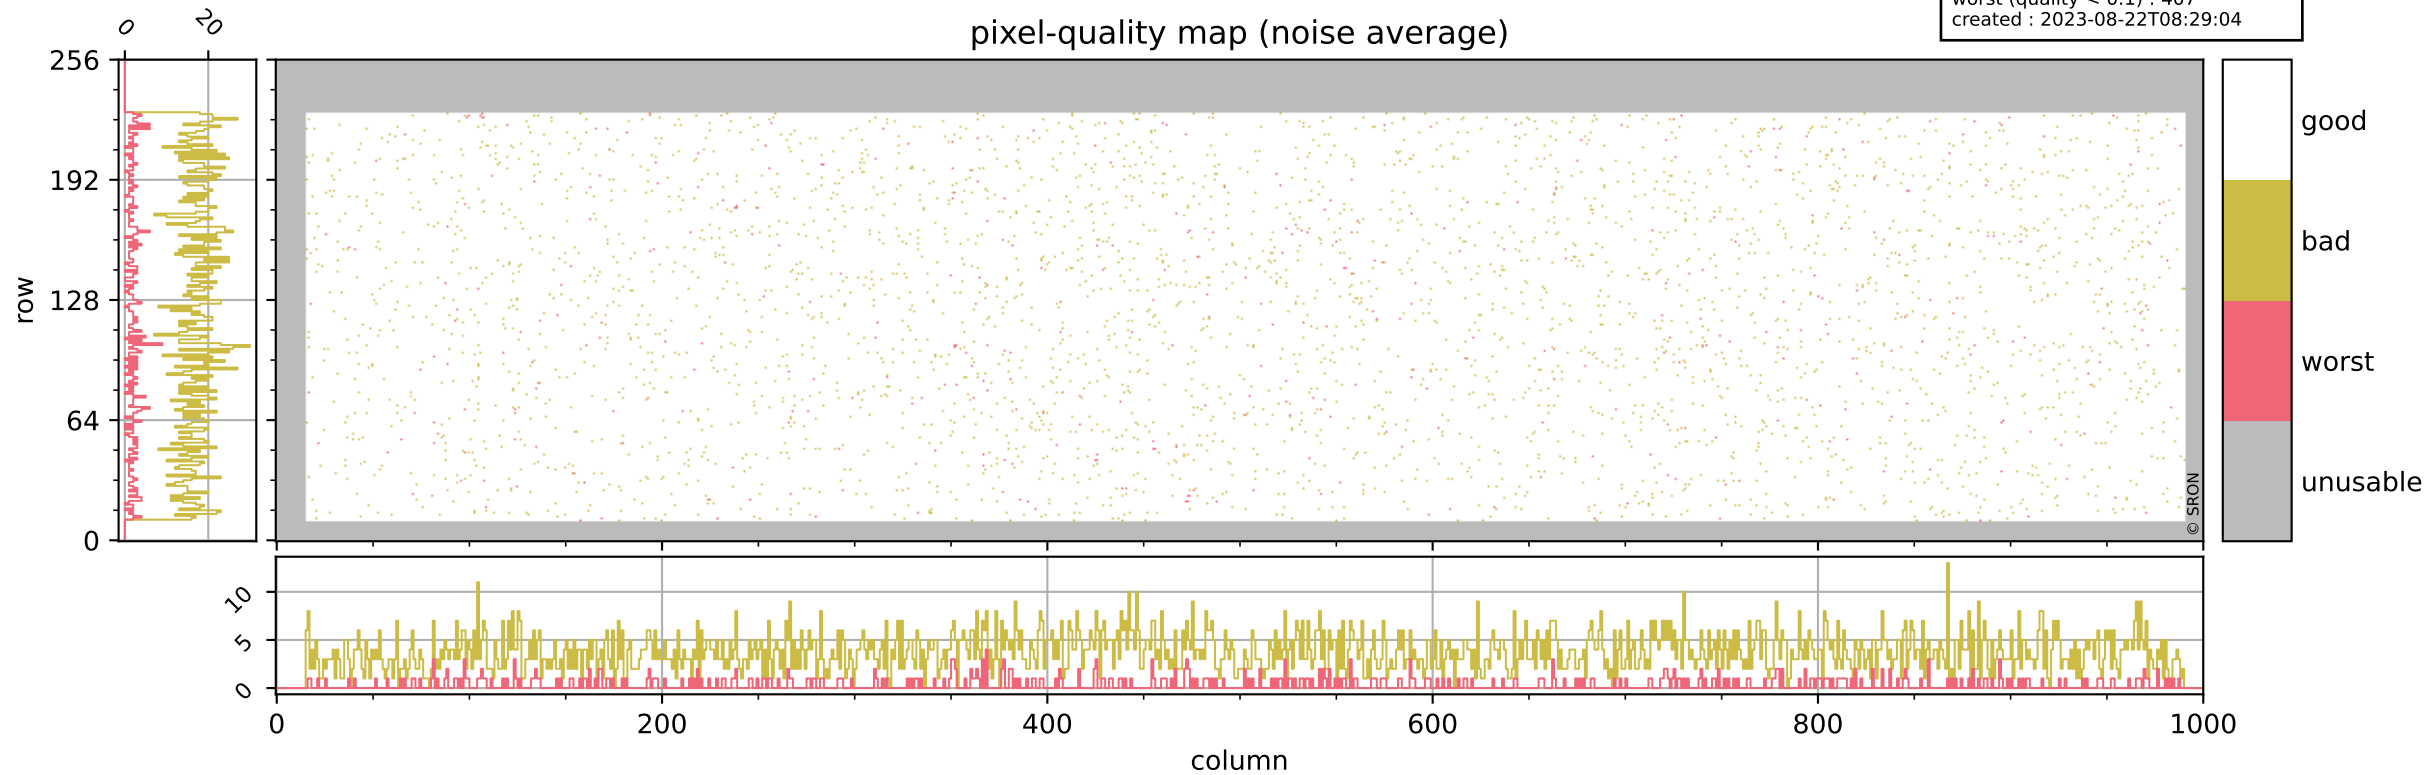

Tropomi SWIR pixel quality (official)

orbits : 19 in [21352, 21397]
coverage : 2021-11-26 / 2021-11-29
bad (quality < 0.8) : 3735
worst (quality < 0.1) : 407
created : 2023-08-22T08:29:04

pixel-quality map (noise average)