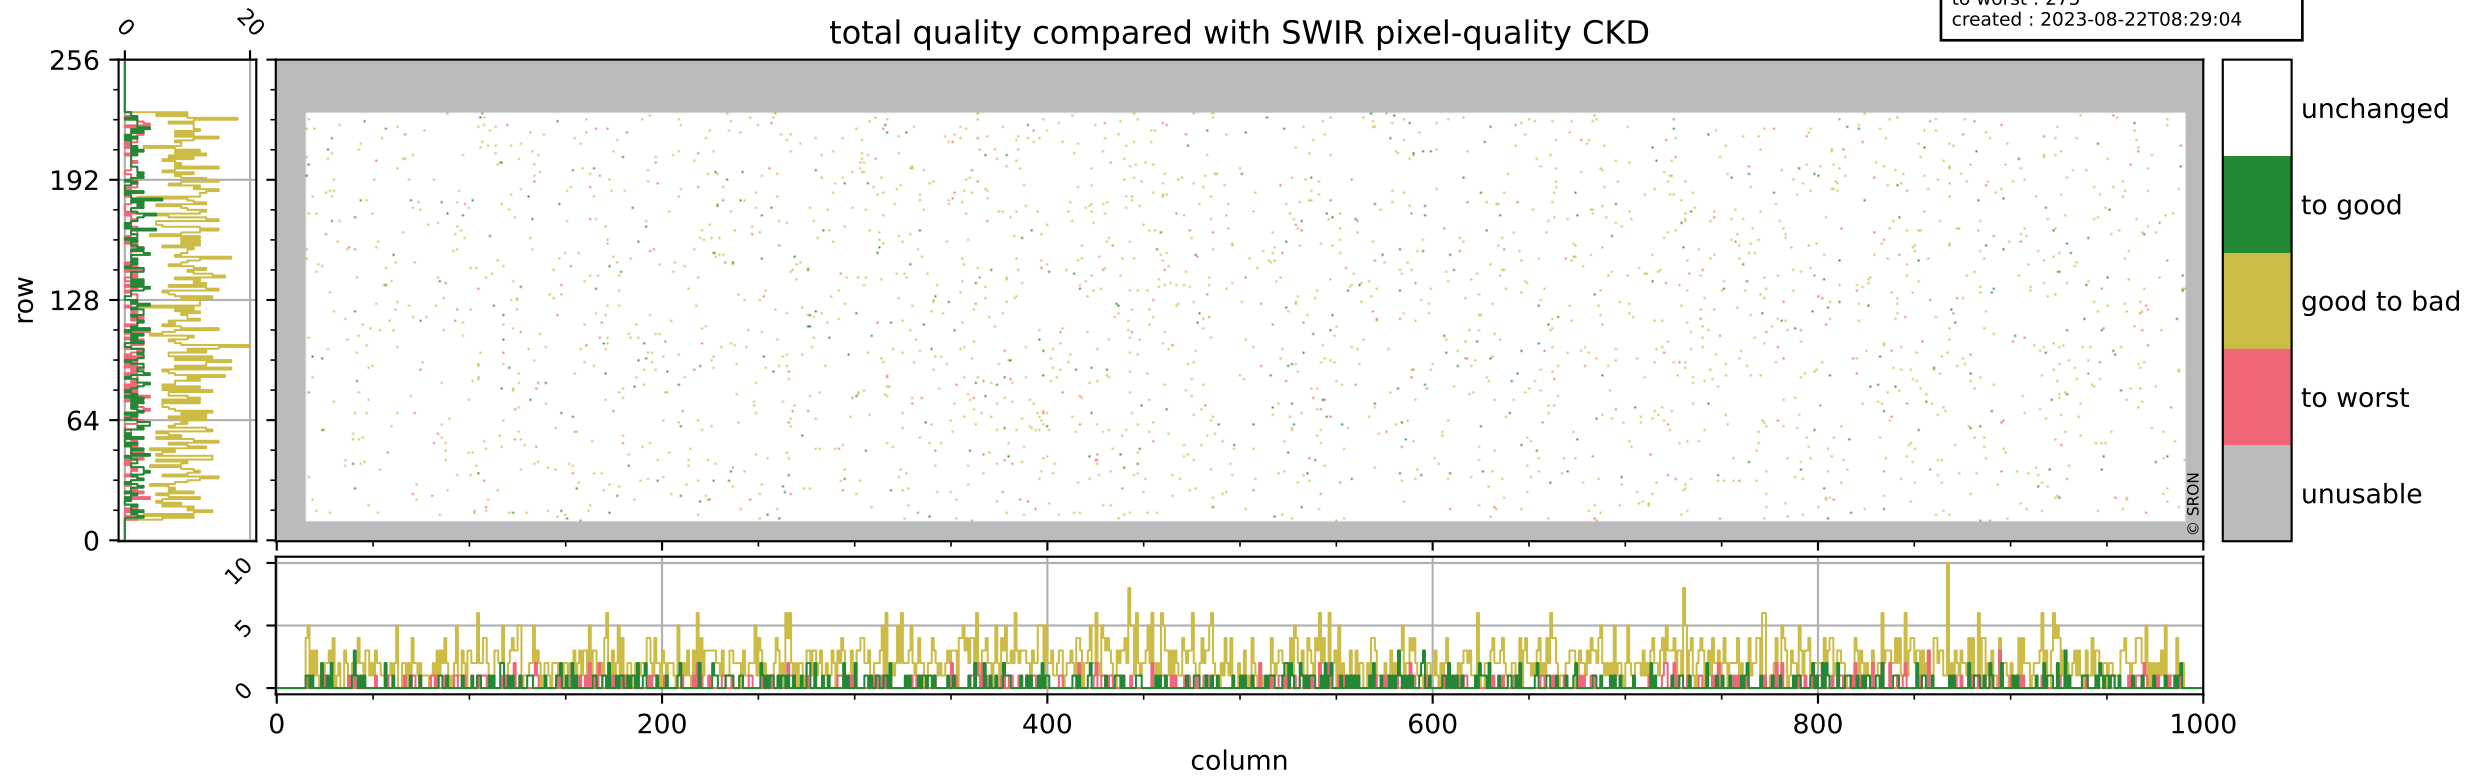

Tropomi SWIR pixel quality (official)

orbits : 19 in [21352, 21397]
coverage : 2021-11-26 / 2021-11-29
to good : 362
good to bad : 1831
to worst : 275
created : 2023-08-22T08:29:04

total quality compared with SWIR pixel-quality CKD