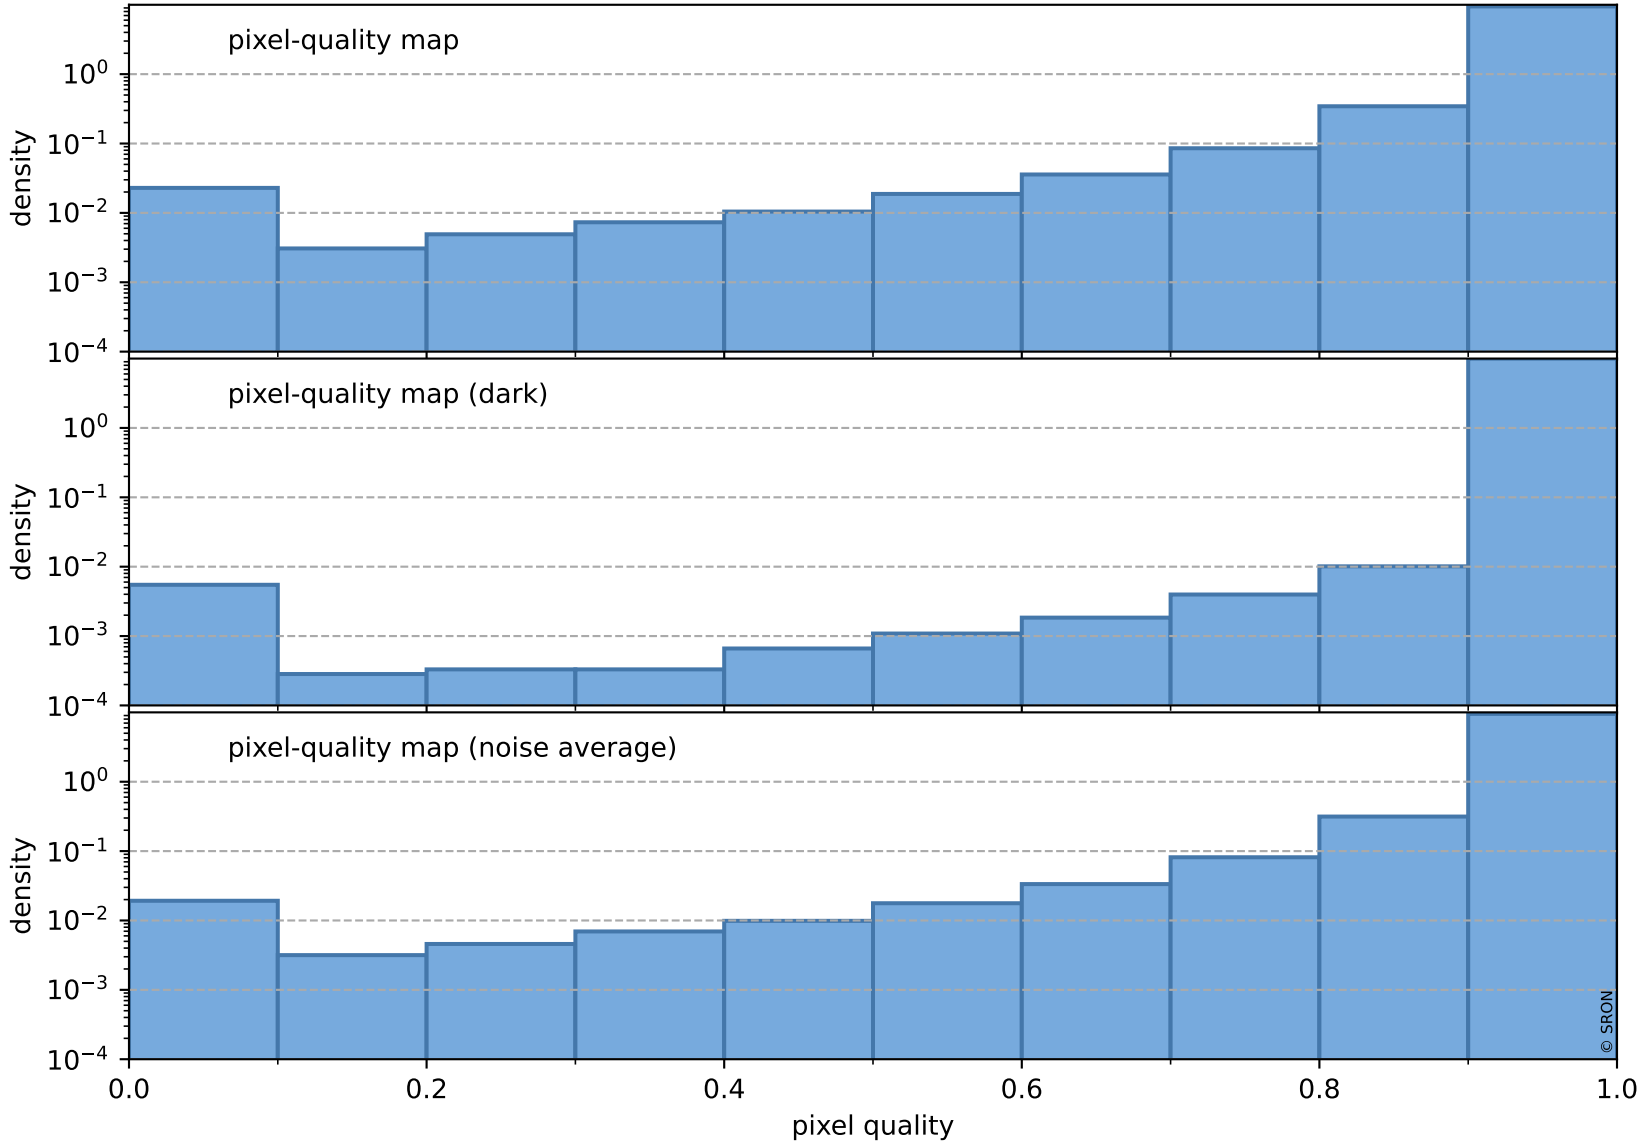

Tropomi SWIR pixel quality (official)

orbits : 19 in [21352, 21397]
coverage : 2021-11-26 / 2021-11-29
created : 2023-08-22T08:29:05

Histograms of pixel-quality