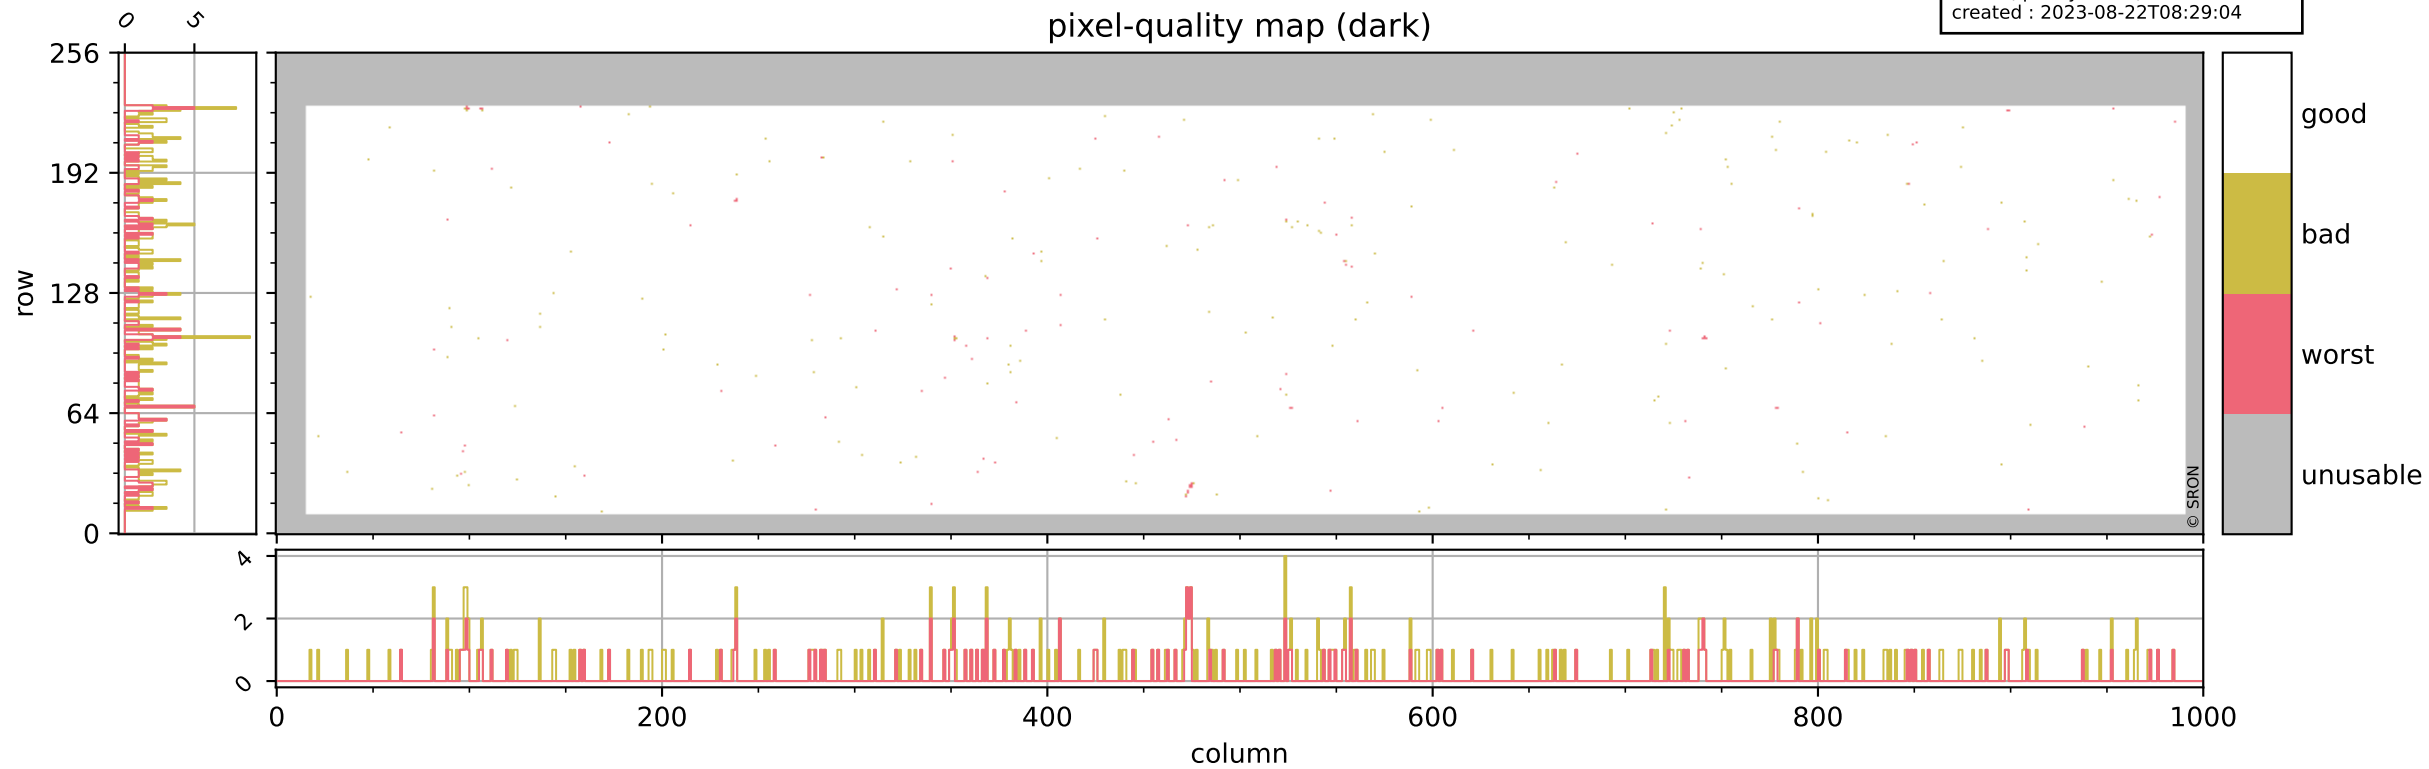

# Tropomi SWIR pixel quality (official)

orbits : 19 in [21352, 21397]  
coverage : 2021-11-26 / 2021-11-29  
bad (quality < 0.8) : 3992  
worst (quality < 0.1) : 485  
created : 2023-08-22T08:29:04

## pixel-quality map

# Tropomi SWIR pixel quality (official)

orbits : 19 in [21352, 21397]  
coverage : 2021-11-26 / 2021-11-29  
bad (quality < 0.8) : 296  
worst (quality < 0.1) : 116  
created : 2023-08-22T08:29:04

## pixel-quality map (dark)