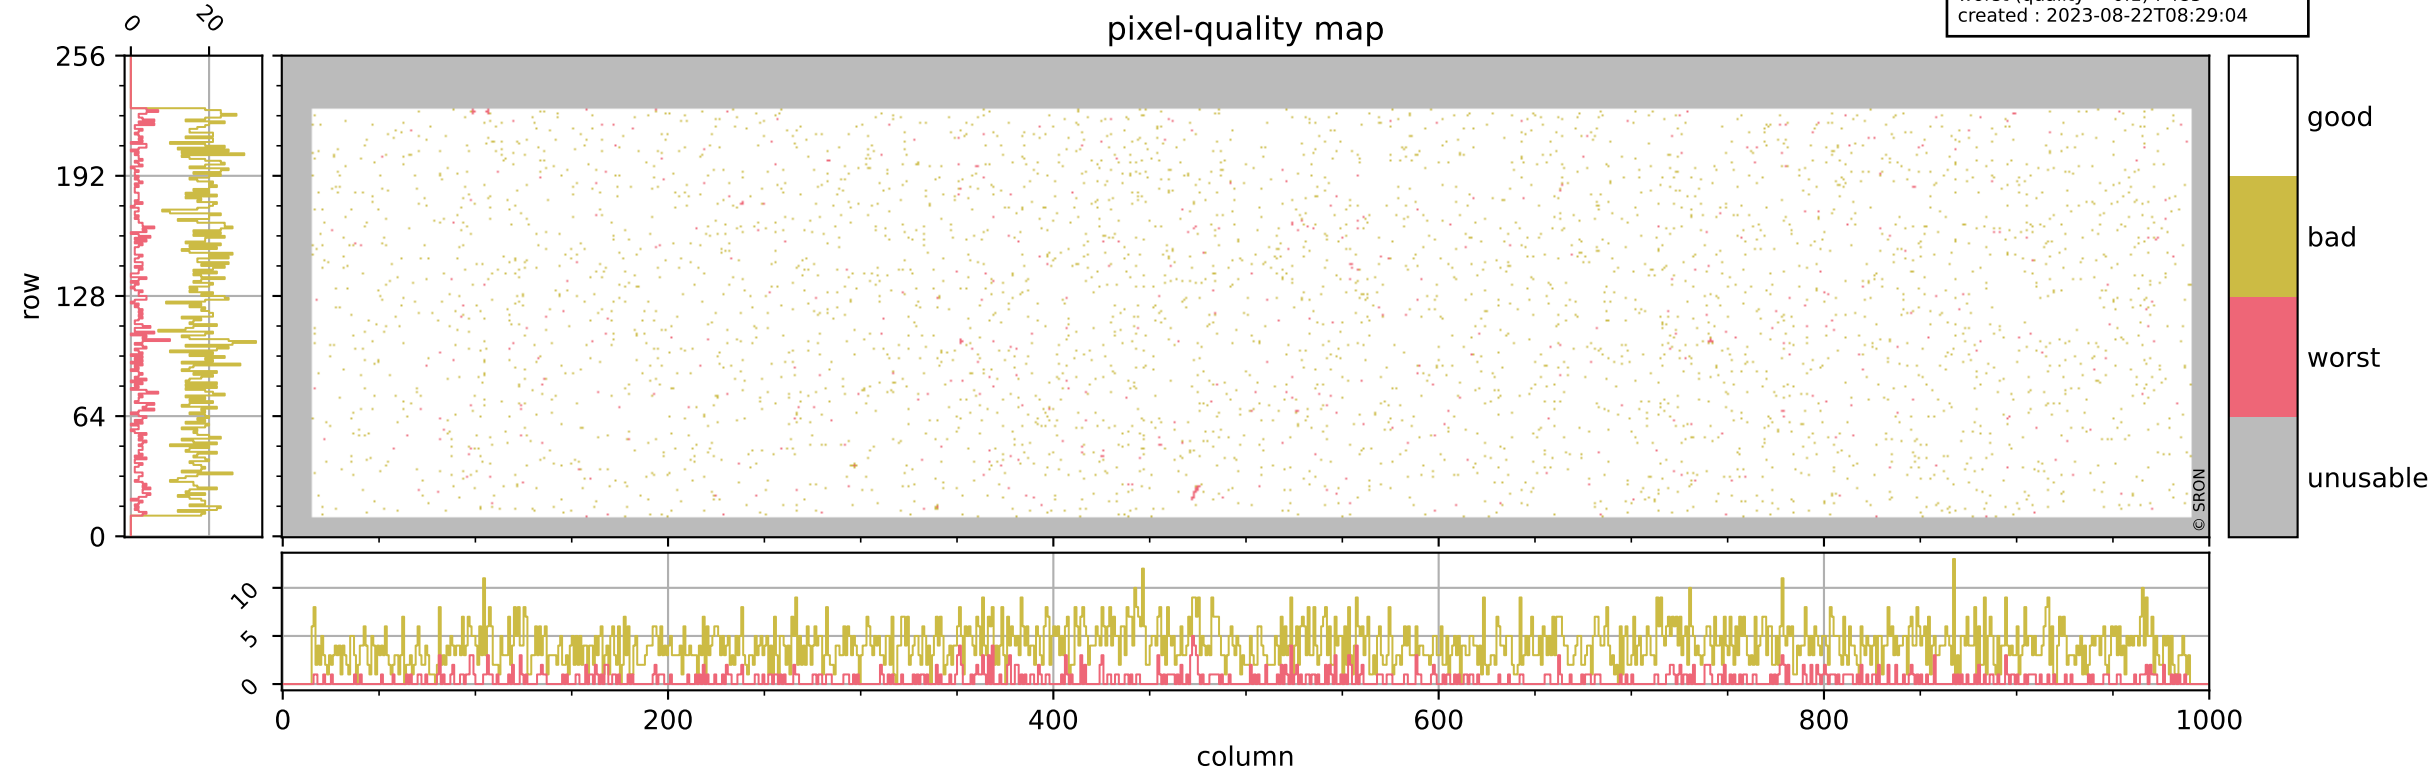

# Tropomi SWIR pixel quality (official)

orbits : 19 in [21352, 21397]  
coverage : 2021-11-26 / 2021-11-29  
bad (quality < 0.8) : 3992  
worst (quality < 0.1) : 485  
created : 2023-08-22T08:29:04

## pixel-quality map

# Tropomi SWIR pixel quality (official)

orbits : 19 in [21352, 21397]  
coverage : 2021-11-26 / 2021-11-29  
bad (quality < 0.8) : 296  
worst (quality < 0.1) : 116  
created : 2023-08-22T08:29:04

## pixel-quality map (dark)