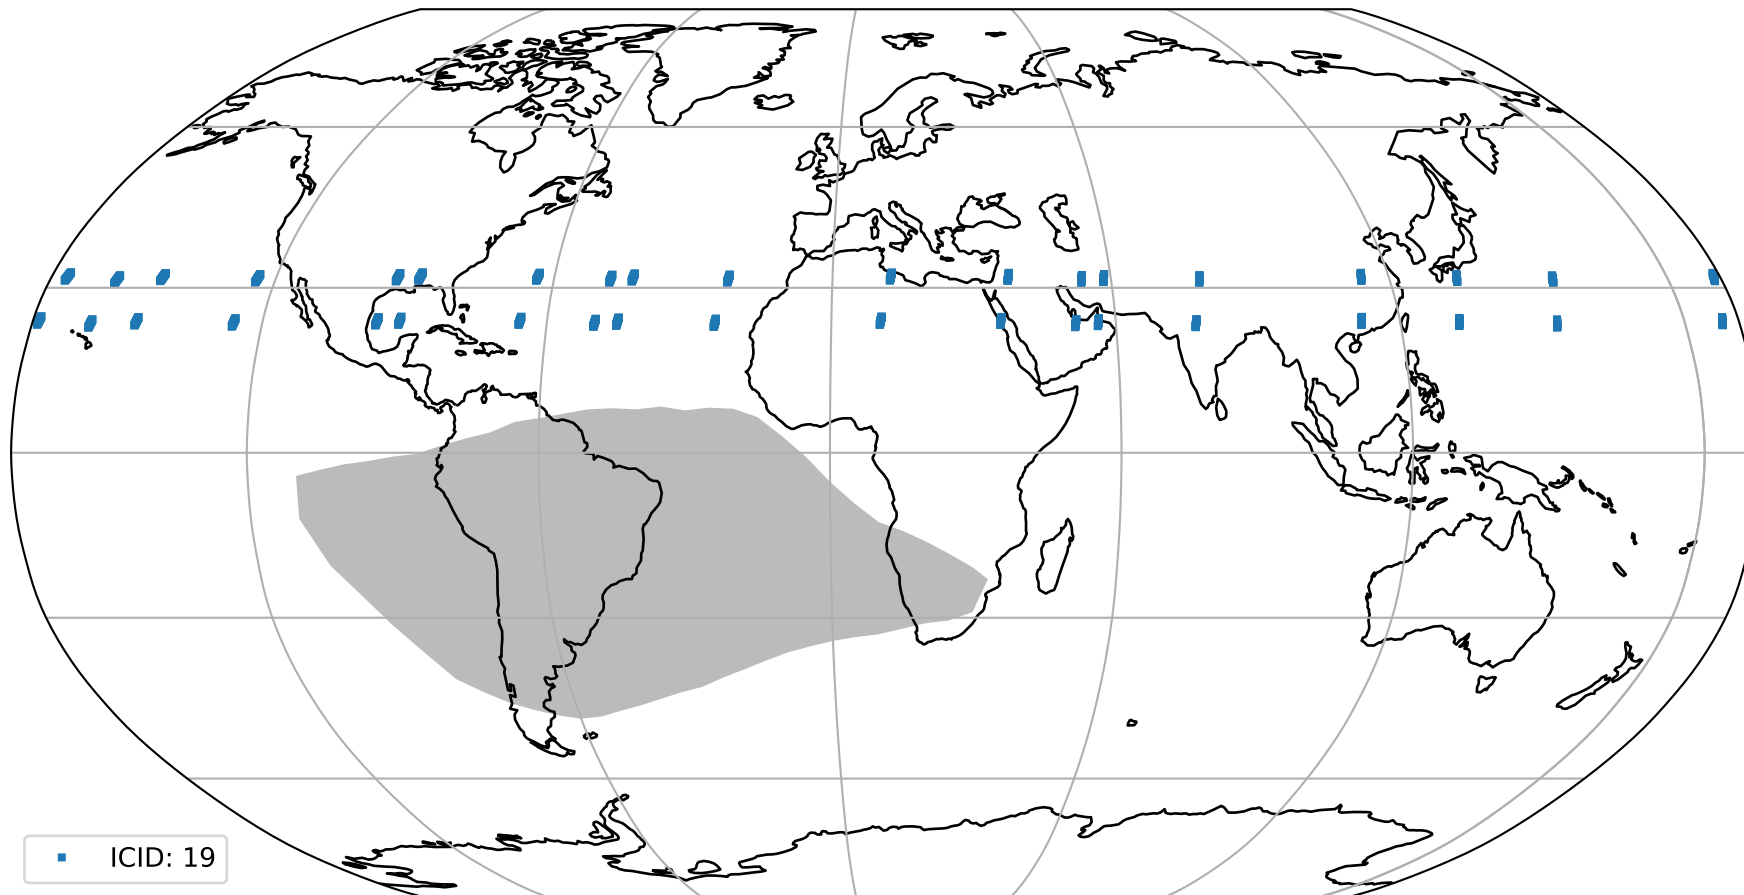

# Tropomi SWIR pixel quality (official)

orbits : 19 in [21352, 21397]  
coverage : 2021-11-26 / 2021-11-29  
created : 2023-08-22T08:29:05

## Histograms of pixel-quality

# Tropomi SWIR pixel quality (official) ground-tracks of Sentinel-5P

orbits : 19 in [21352, 21397]  
coverage : 2021-11-26 / 2021-11-29  
created : 2023-08-22T08:29:05