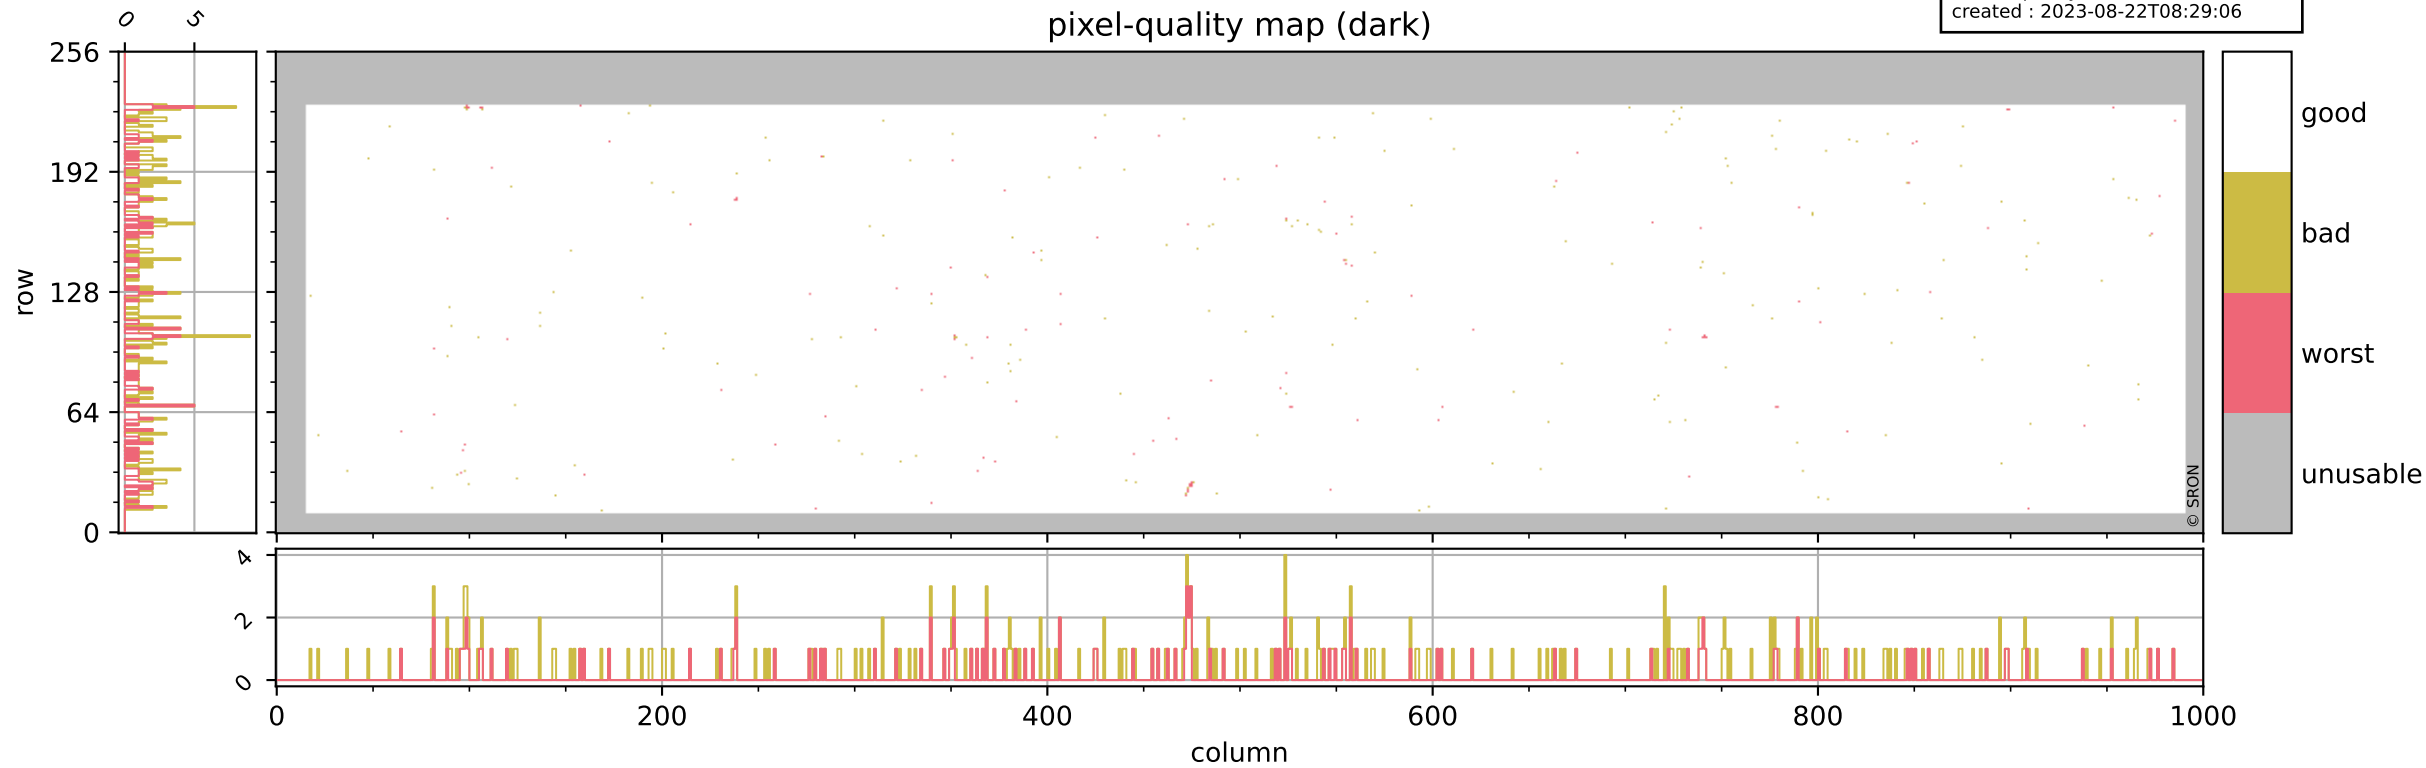

Tropomi SWIR pixel quality (official)

orbits : 18 in [21367, 21412]
coverage : 2021-11-27 / 2021-11-30
bad (quality < 0.8) : 3924
worst (quality < 0.1) : 462
created : 2023-08-22T08:29:06

pixel-quality map

Tropomi SWIR pixel quality (official)

orbits : 18 in [21367, 21412]
coverage : 2021-11-27 / 2021-11-30
bad (quality < 0.8) : 296
worst (quality < 0.1) : 114
created : 2023-08-22T08:29:06

pixel-quality map (dark)

Tropomi SWIR pixel quality (official)

orbits : 18 in [21367, 21412]
coverage : 2021-11-27 / 2021-11-30
bad (quality < 0.8) : 3672
worst (quality < 0.1) : 383
created : 2023-08-22T08:29:07

pixel-quality map (noise average)

Tropomi SWIR pixel quality (official)

orbits : 18 in [21367, 21412]
coverage : 2021-11-27 / 2021-11-30
created : 2023-08-22T08:29:07

Histograms of pixel-quality

Tropomi SWIR pixel quality (official) ground-tracks of Sentinel-5P