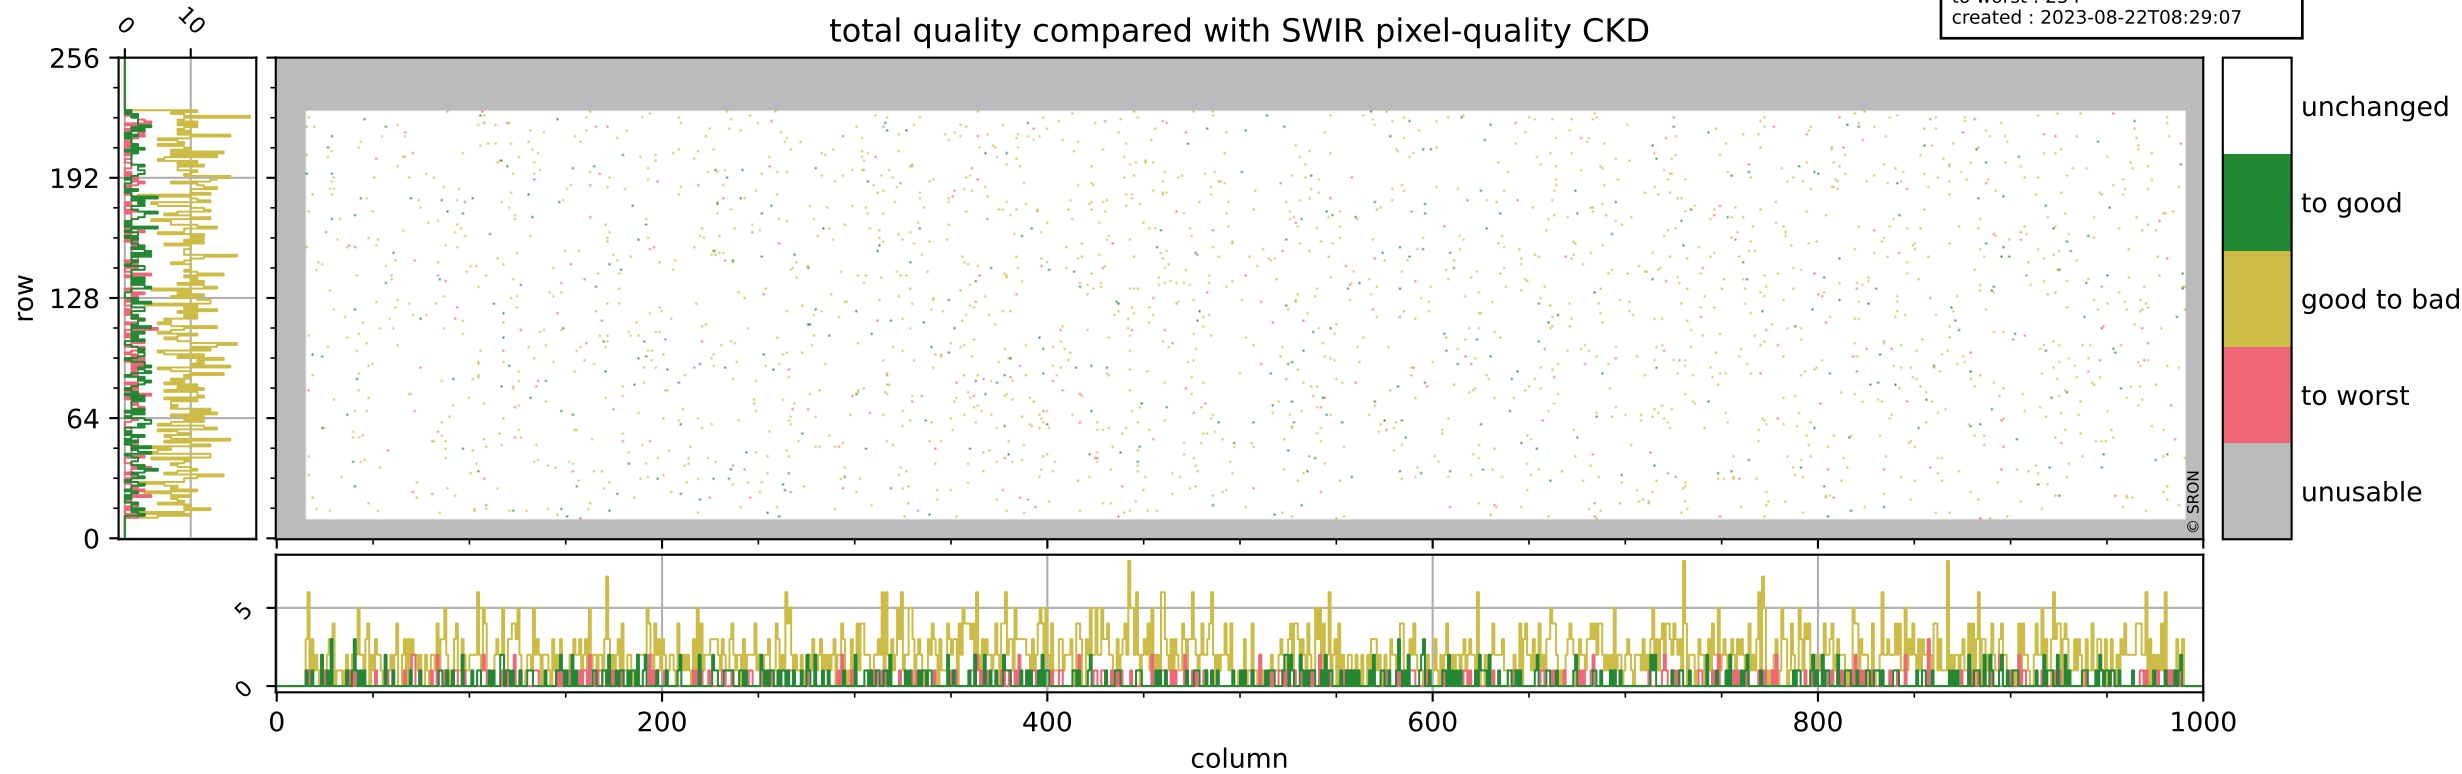

Tropomi SWIR pixel quality (official)

orbits : 18 in [21367, 21412]
coverage : 2021-11-27 / 2021-11-30
bad (quality < 0.8) : 296
worst (quality < 0.1) : 114
created : 2023-08-22T08:29:06

pixel-quality map (dark)

Tropomi SWIR pixel quality (official)

orbits : 18 in [21367, 21412]
coverage : 2021-11-27 / 2021-11-30
bad (quality < 0.8) : 3672
worst (quality < 0.1) : 383
created : 2023-08-22T08:29:07

pixel-quality map (noise average)

Tropomi SWIR pixel quality (official)

orbits : 18 in [21367, 21412]
coverage : 2021-11-27 / 2021-11-30
to good : 362
good to bad : 1784
to worst : 254
created : 2023-08-22T08:29:07

total quality compared with SWIR pixel-quality CKD

Tropomi SWIR pixel quality (official)

orbits : 18 in [21367, 21412]
coverage : 2021-11-27 / 2021-11-30
created : 2023-08-22T08:29:07

Histograms of pixel-quality

Tropomi SWIR pixel quality (official) ground-tracks of Sentinel-5P