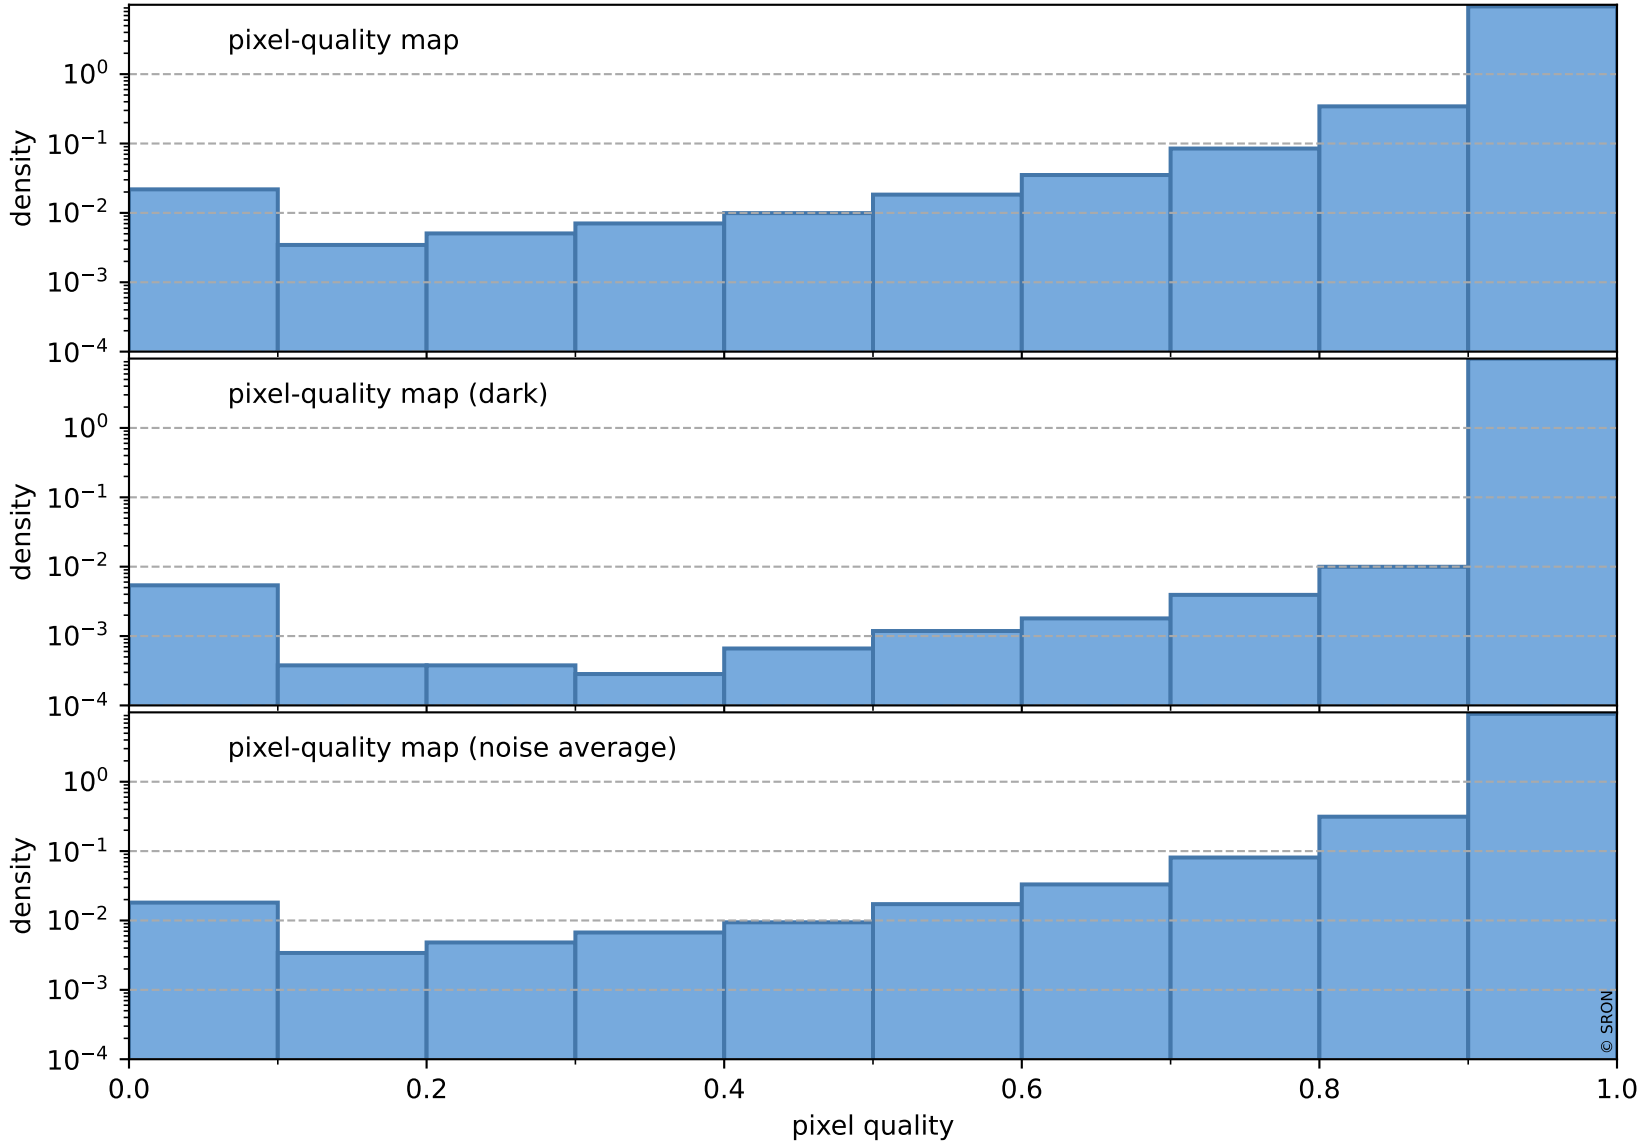

Tropomi SWIR pixel quality (official)

orbits : 18 in [21367, 21412]
coverage : 2021-11-27 / 2021-11-30
to good : 362
good to bad : 1784
to worst : 254
created : 2023-08-22T08:29:07

total quality compared with SWIR pixel-quality CKD

Tropomi SWIR pixel quality (official)

orbits : 18 in [21367, 21412]
coverage : 2021-11-27 / 2021-11-30
created : 2023-08-22T08:29:07

Histograms of pixel-quality

Tropomi SWIR pixel quality (official) ground-tracks of Sentinel-5P

orbits : 18 in [21367, 21412]
coverage : 2021-11-27 / 2021-11-30
created : 2023-08-22T08:29:08

Tropomi SWIR pixel quality (official)

orbits : [2827, 21412]
coverage : 2018-04-30 / 2021-11-30
created : 2023-08-22T08:29:08