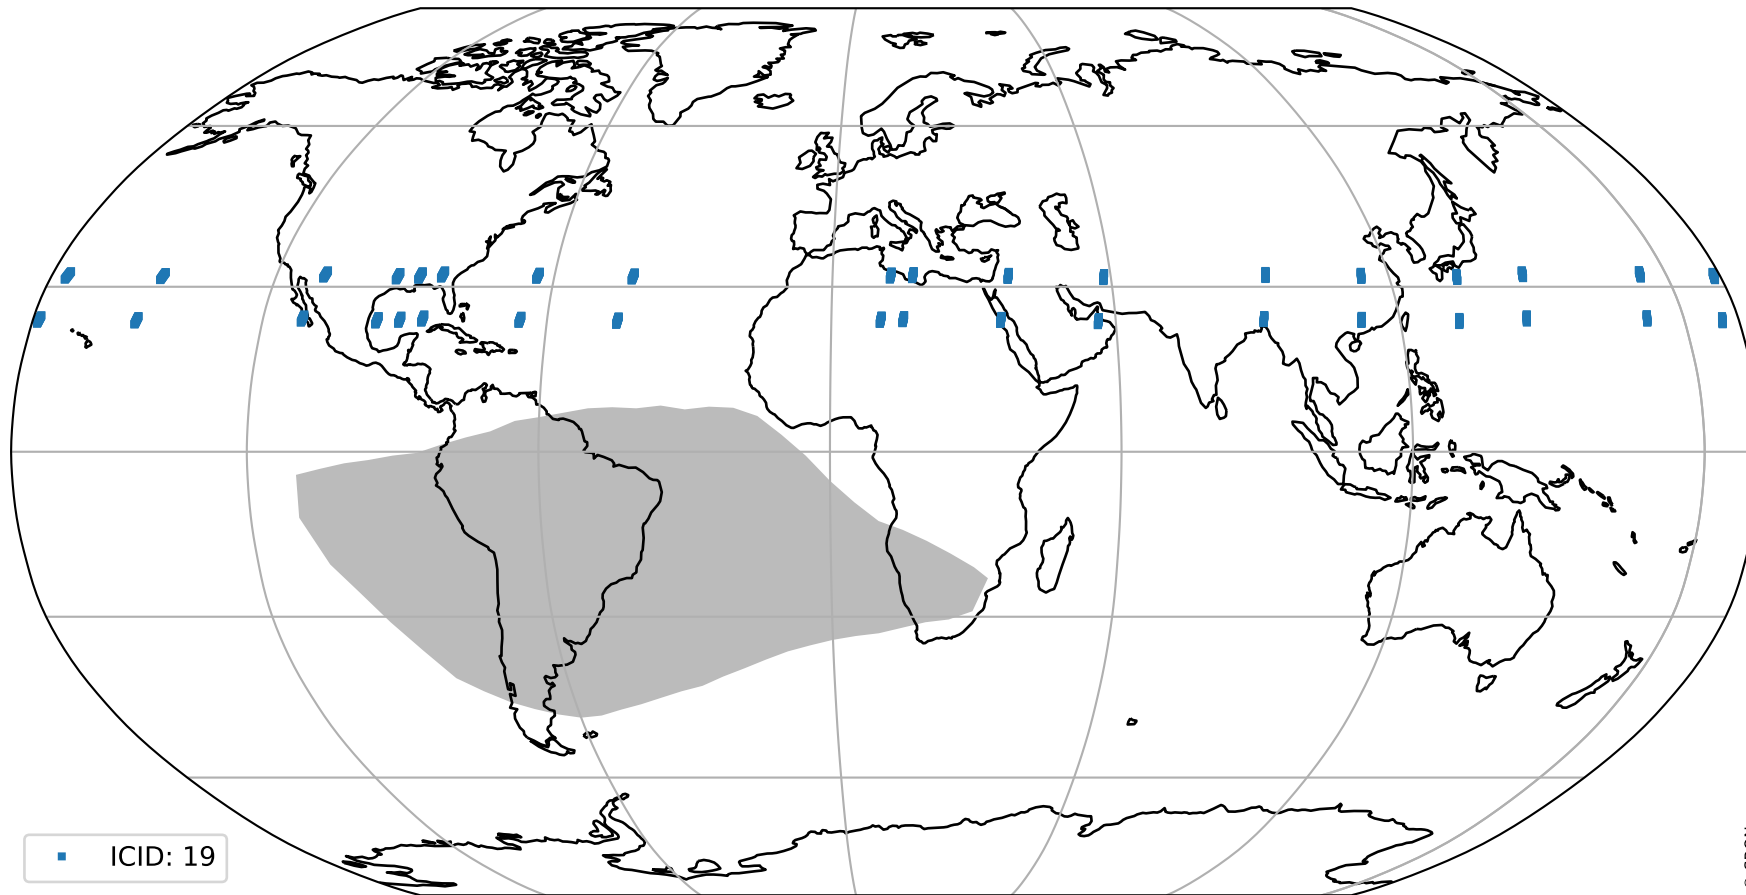

Tropomi SWIR pixel quality (official)

orbits : 18 in [21367, 21412]
coverage : 2021-11-27 / 2021-11-30
to good : 362
good to bad : 1784
to worst : 254
created : 2023-08-22T08:29:07

total quality compared with SWIR pixel-quality CKD

Tropomi SWIR pixel quality (official)

orbits : 18 in [21367, 21412]
coverage : 2021-11-27 / 2021-11-30
created : 2023-08-22T08:29:07

Histograms of pixel-quality

Tropomi SWIR pixel quality (official) ground-tracks of Sentinel-5P

orbits : 18 in [21367, 21412]
coverage : 2021-11-27 / 2021-11-30
created : 2023-08-22T08:29:08

Tropomi SWIR pixel quality (official)

orbits : [2827, 21412]
coverage : 2018-04-30 / 2021-11-30
created : 2023-08-22T08:29:08