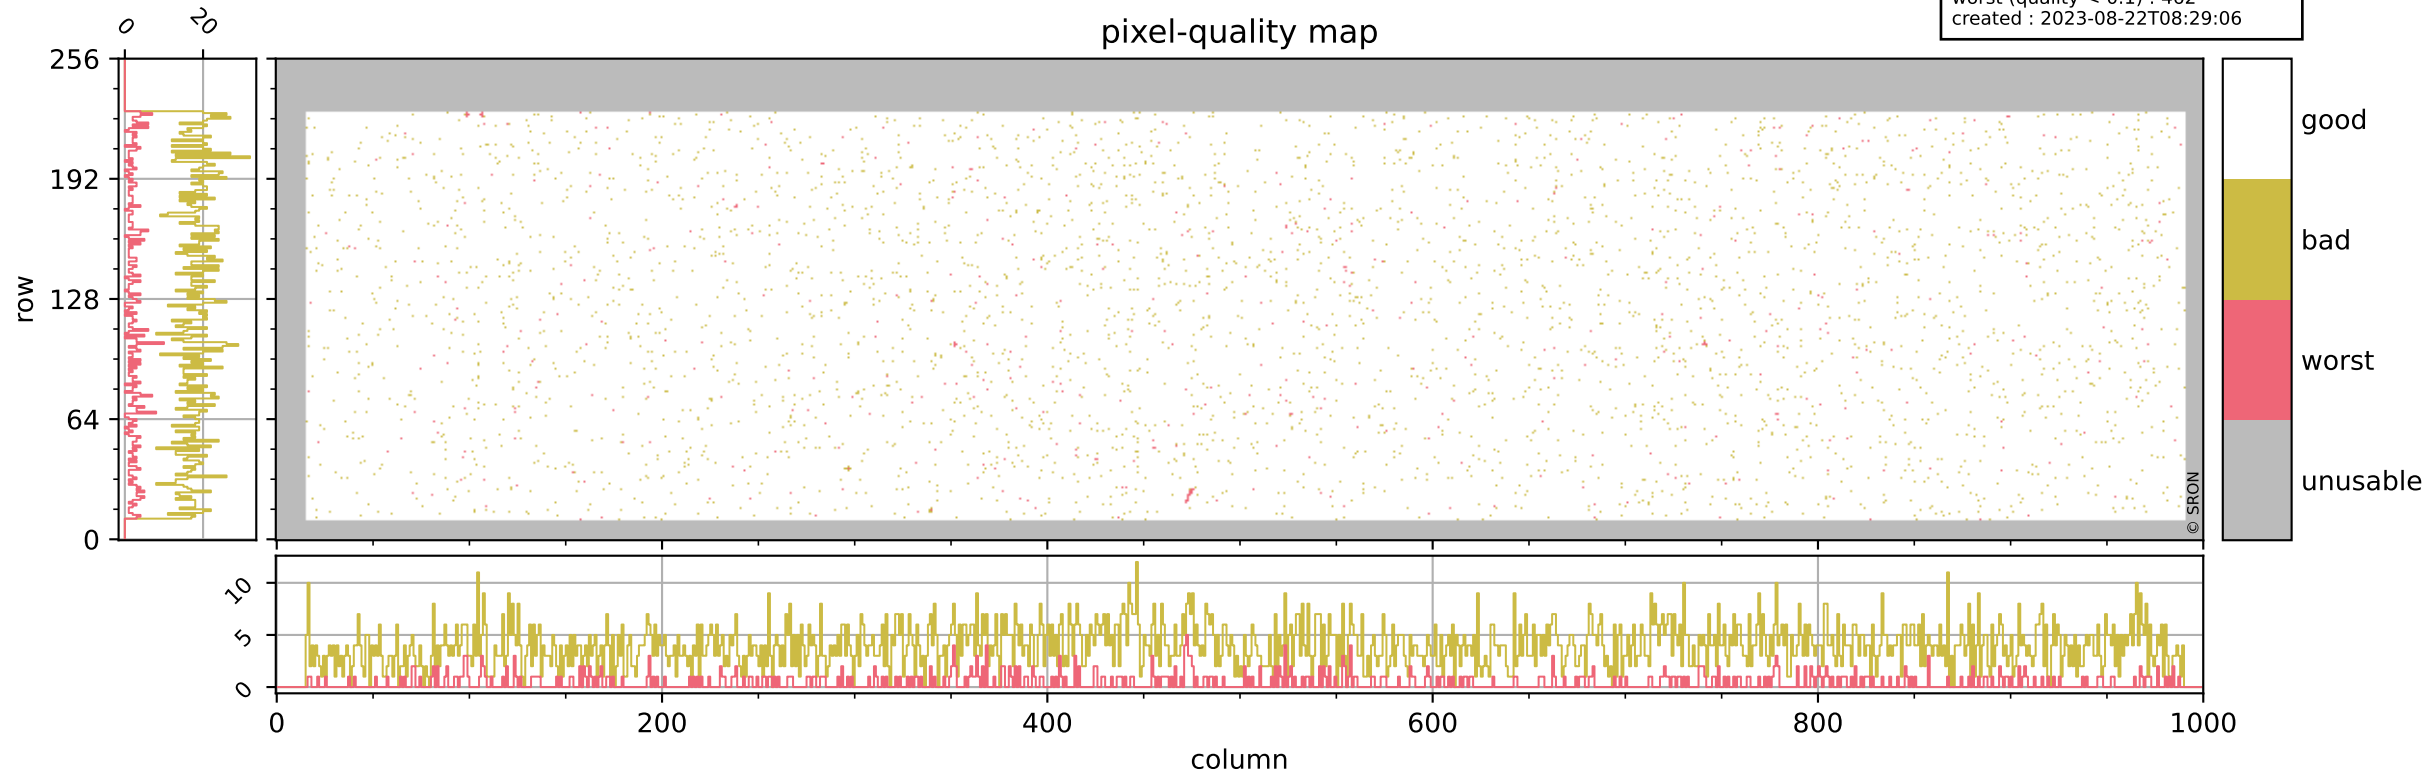

Tropomi SWIR pixel quality (official)

orbits : 18 in [21367, 21412]
coverage : 2021-11-27 / 2021-11-30
bad (quality < 0.8) : 3924
worst (quality < 0.1) : 462
created : 2023-08-22T08:29:06

pixel-quality map

Tropomi SWIR pixel quality (official)

orbits : 18 in [21367, 21412]
coverage : 2021-11-27 / 2021-11-30
bad (quality < 0.8) : 296
worst (quality < 0.1) : 114
created : 2023-08-22T08:29:06

pixel-quality map (dark)

Tropomi SWIR pixel quality (official)

orbits : 18 in [21367, 21412]
coverage : 2021-11-27 / 2021-11-30
bad (quality < 0.8) : 3672
worst (quality < 0.1) : 383
created : 2023-08-22T08:29:07

pixel-quality map (noise average)

Tropomi SWIR pixel quality (official)

orbits : 18 in [21367, 21412]
coverage : 2021-11-27 / 2021-11-30
created : 2023-08-22T08:29:07

Histograms of pixel-quality

Tropomi SWIR pixel quality (official) ground-tracks of Sentinel-5P