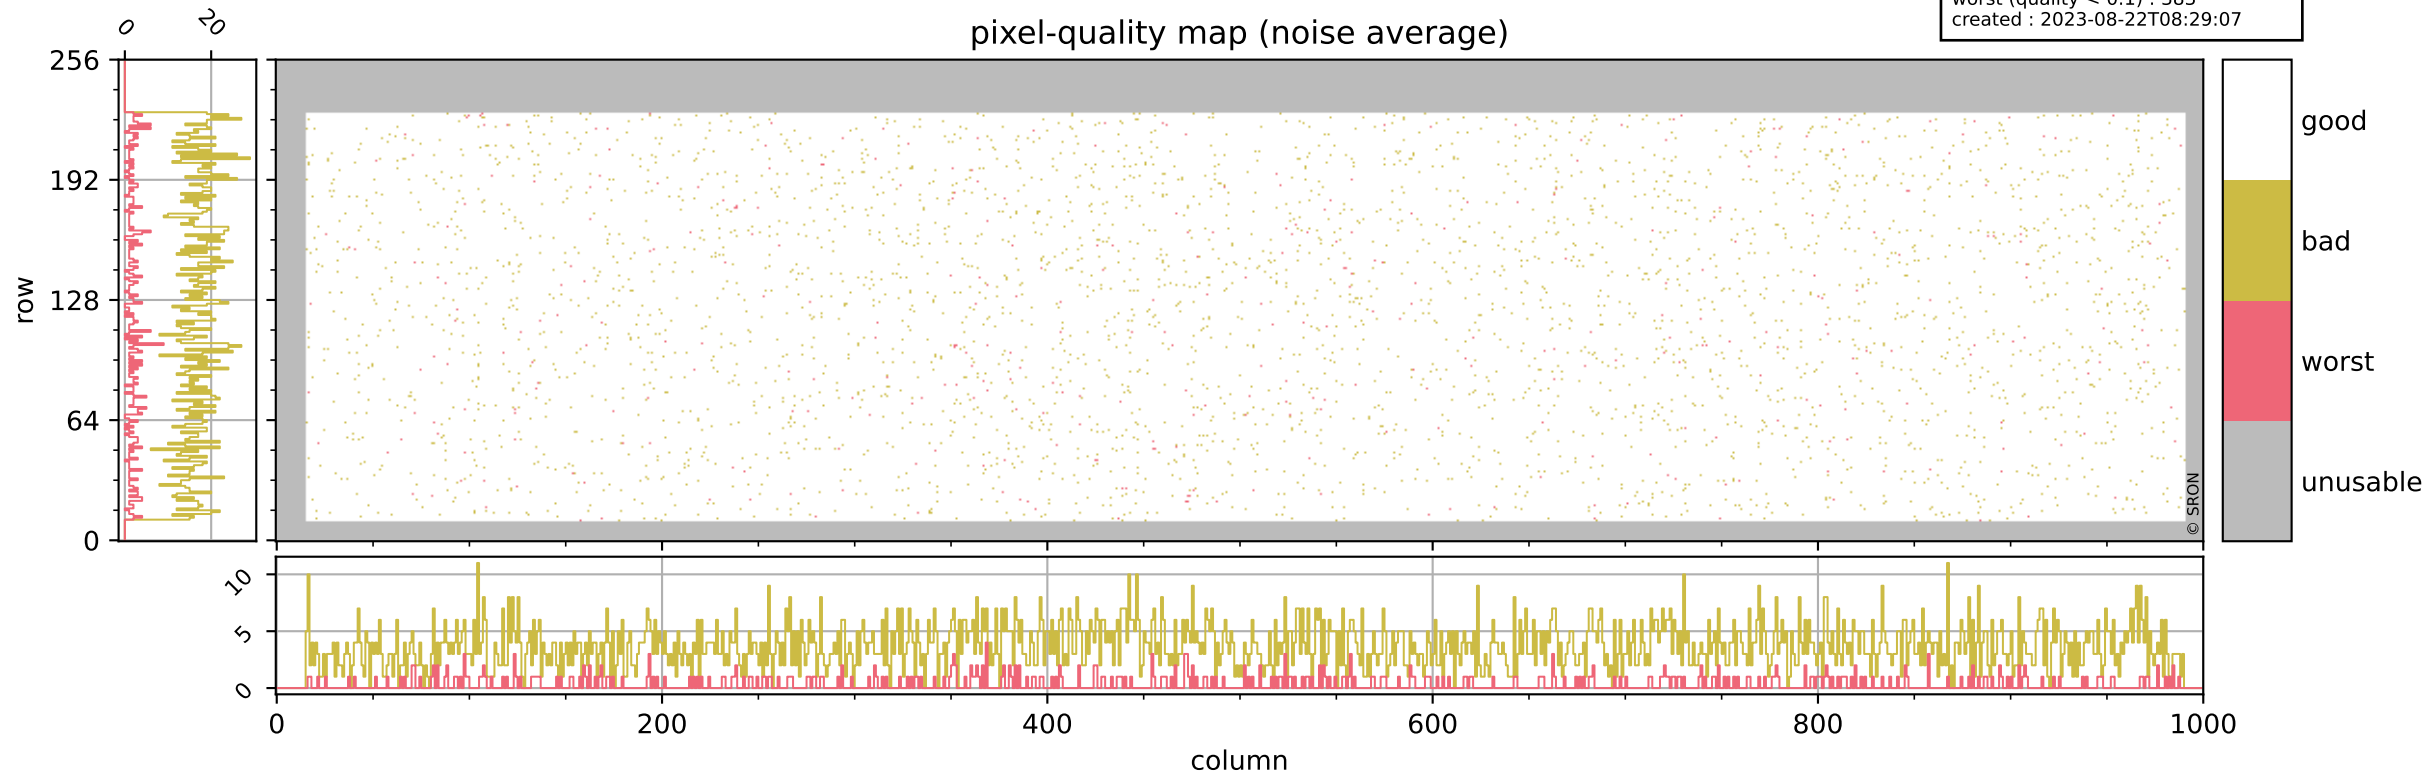

Tropomi SWIR pixel quality (official)

orbits : 18 in [21367, 21412]
coverage : 2021-11-27 / 2021-11-30
bad (quality < 0.8) : 296
worst (quality < 0.1) : 114
created : 2023-08-22T08:29:06

pixel-quality map (dark)

Tropomi SWIR pixel quality (official)

orbits : 18 in [21367, 21412]
coverage : 2021-11-27 / 2021-11-30
bad (quality < 0.8) : 3672
worst (quality < 0.1) : 383
created : 2023-08-22T08:29:07

pixel-quality map (noise average)

Tropomi SWIR pixel quality (official)

orbits : 18 in [21367, 21412]
coverage : 2021-11-27 / 2021-11-30
to good : 362
good to bad : 1784
to worst : 254
created : 2023-08-22T08:29:07

total quality compared with SWIR pixel-quality CKD

Tropomi SWIR pixel quality (official)

orbits : 18 in [21367, 21412]
coverage : 2021-11-27 / 2021-11-30
created : 2023-08-22T08:29:07

Histograms of pixel-quality

Tropomi SWIR pixel quality (official) ground-tracks of Sentinel-5P