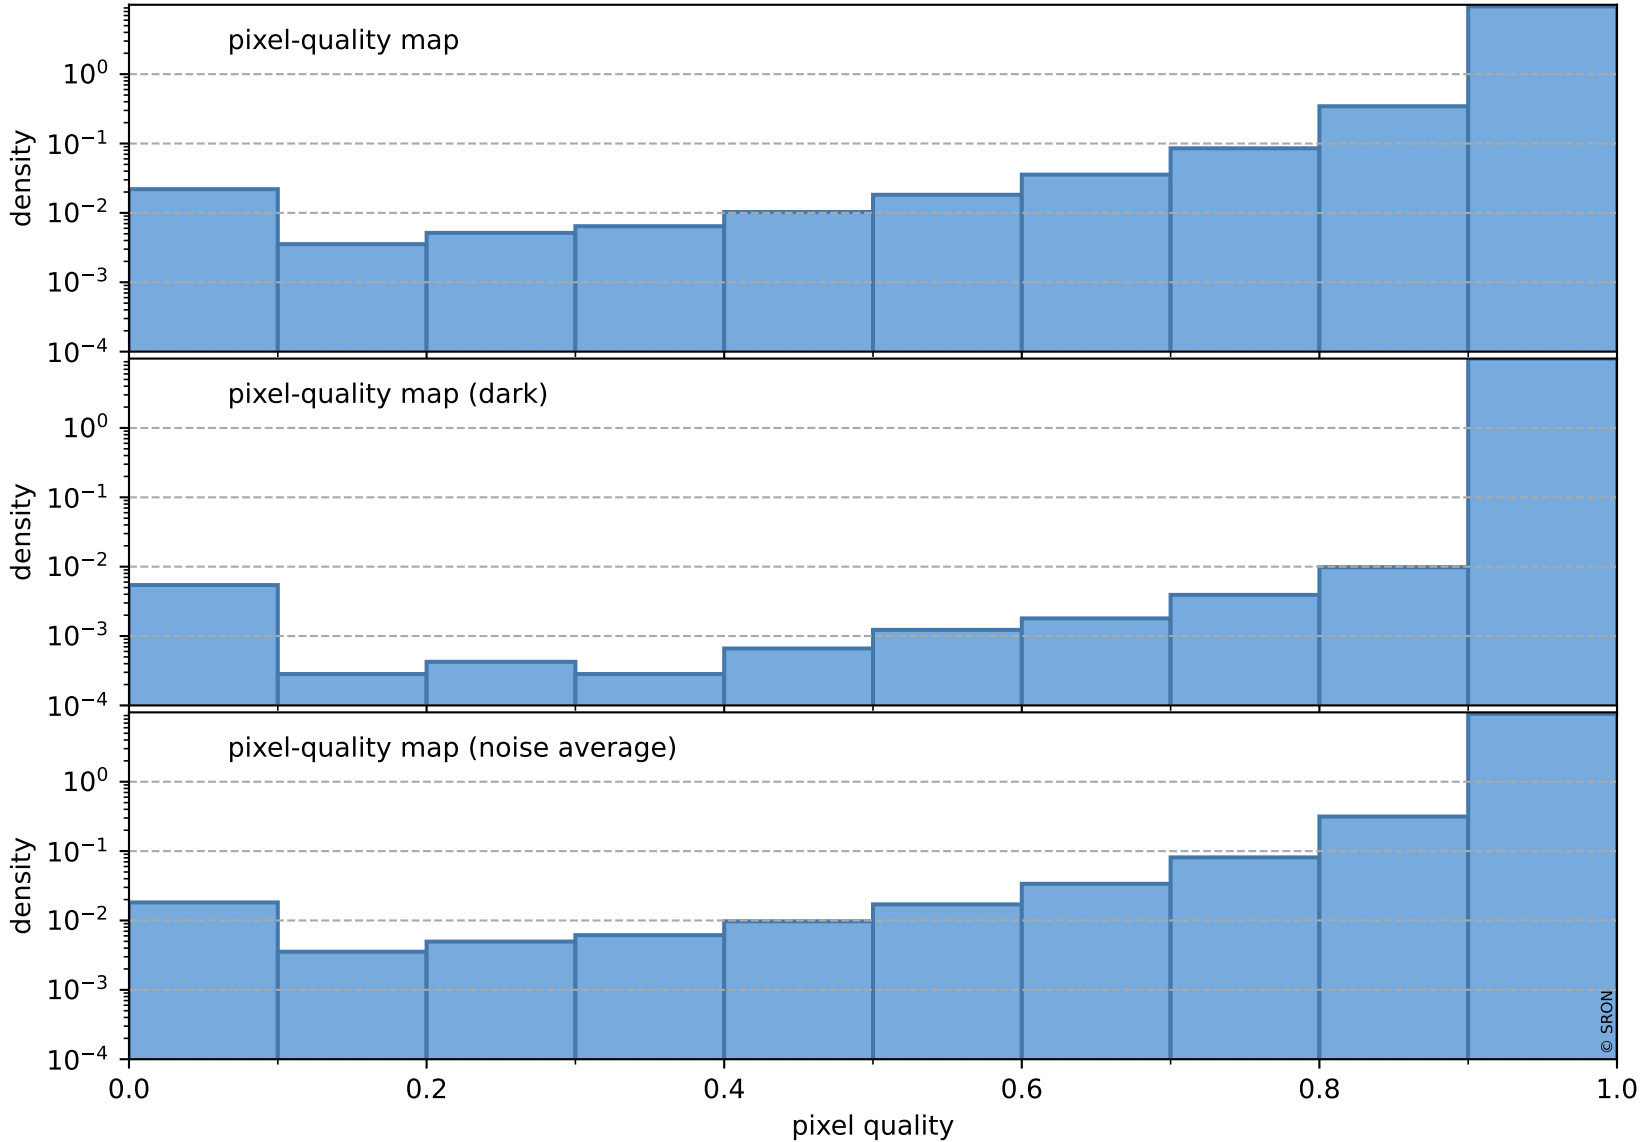

Tropomi SWIR pixel quality (official)

orbits : 19 in [21382, 21427]
coverage : 2021-11-28 / 2021-12-01
created : 2023-08-22T08:29:09

Histograms of pixel-quality