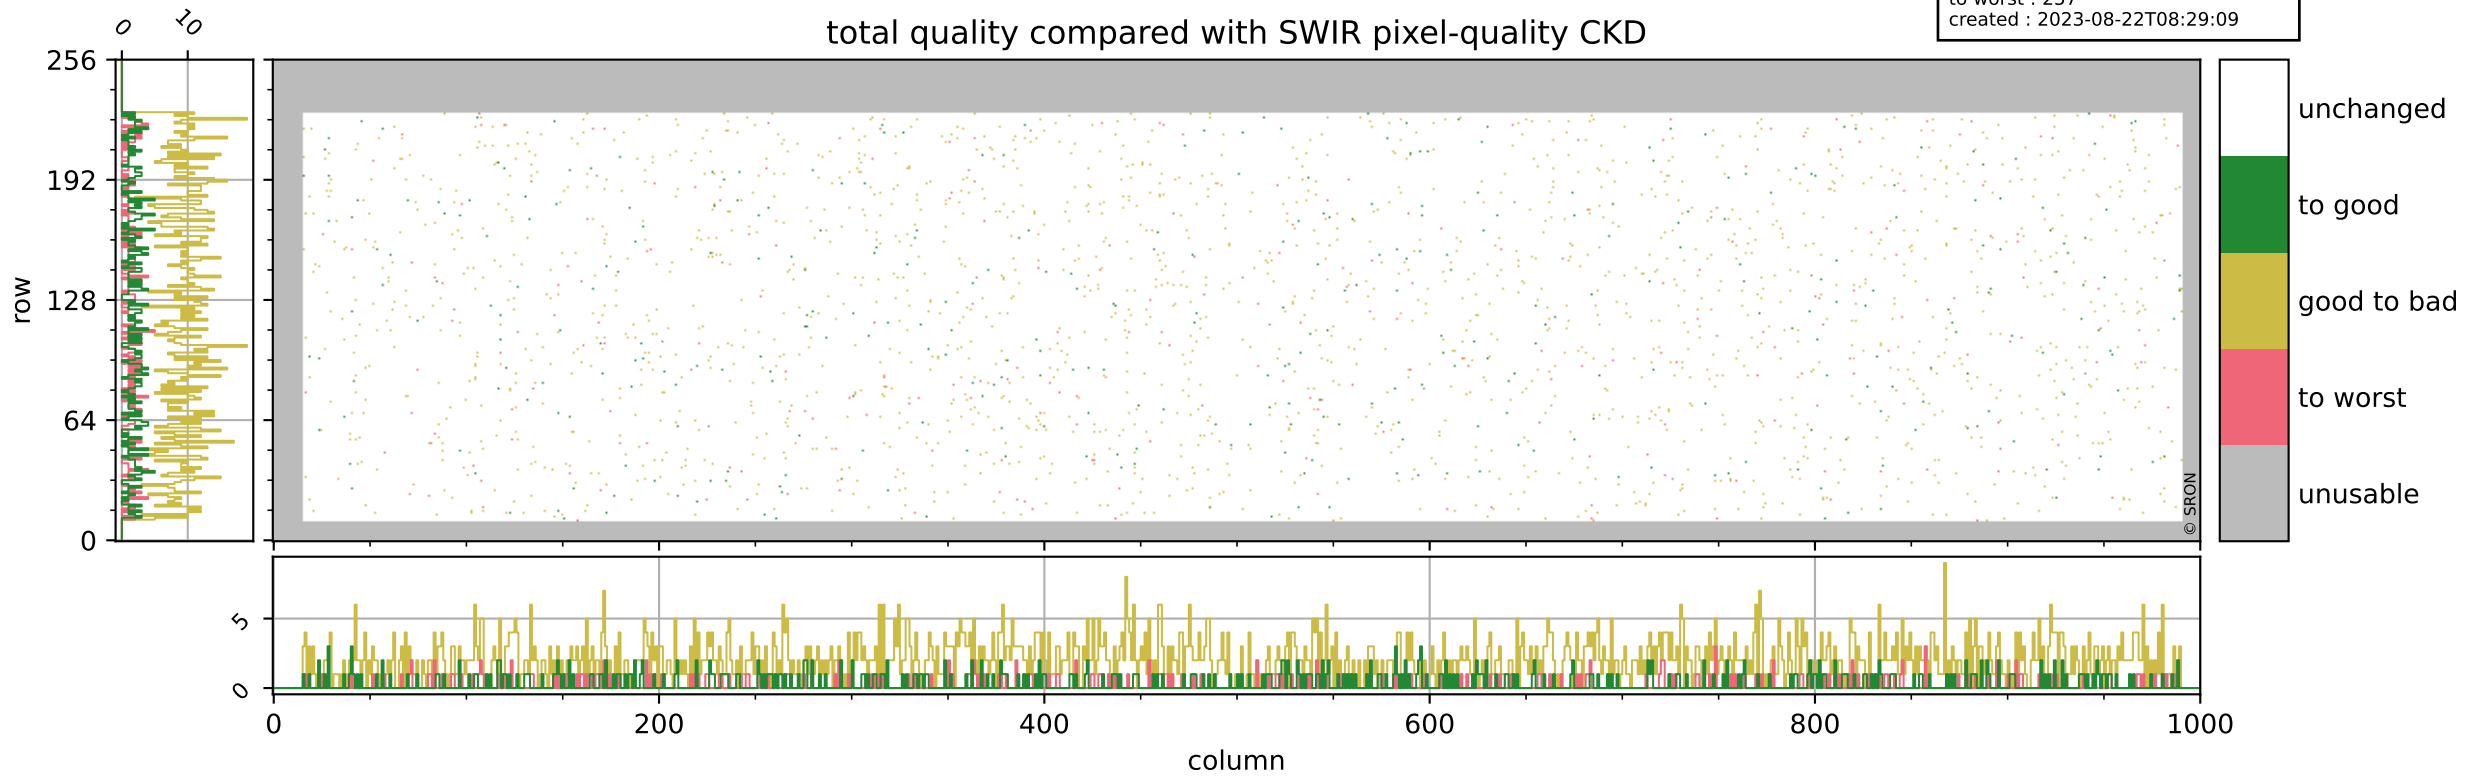

Tropomi SWIR pixel quality (official)

orbits : 19 in [21382, 21427]
coverage : 2021-11-28 / 2021-12-01
to good : 367
good to bad : 1810
to worst : 257
created : 2023-08-22T08:29:09

total quality compared with SWIR pixel-quality CKD