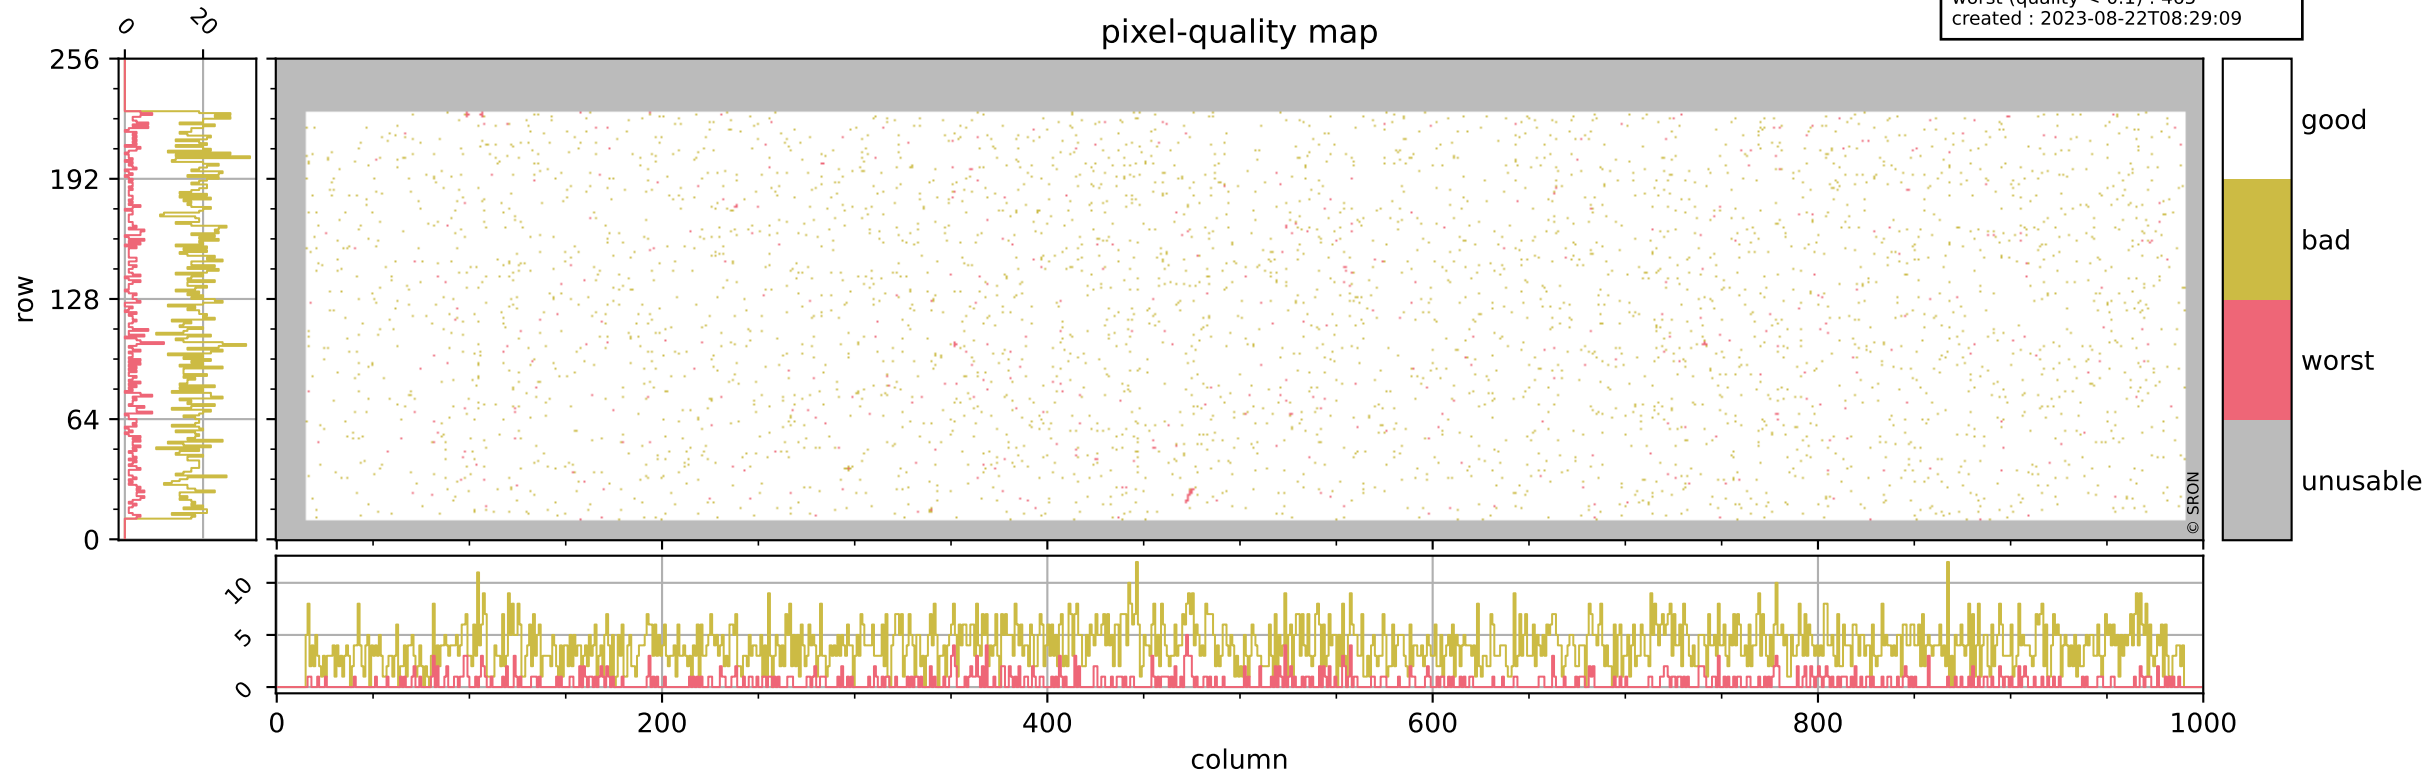

# Tropomi SWIR pixel quality (official)

orbits : 19 in [21382, 21427]  
coverage : 2021-11-28 / 2021-12-01  
bad (quality < 0.8) : 3948  
worst (quality < 0.1) : 465  
created : 2023-08-22T08:29:09

## pixel-quality map

# Tropomi SWIR pixel quality (official)

orbits : 19 in [21382, 21427]  
coverage : 2021-11-28 / 2021-12-01  
bad (quality < 0.8) : 297  
worst (quality < 0.1) : 115  
created : 2023-08-22T08:29:09

## pixel-quality map (dark)