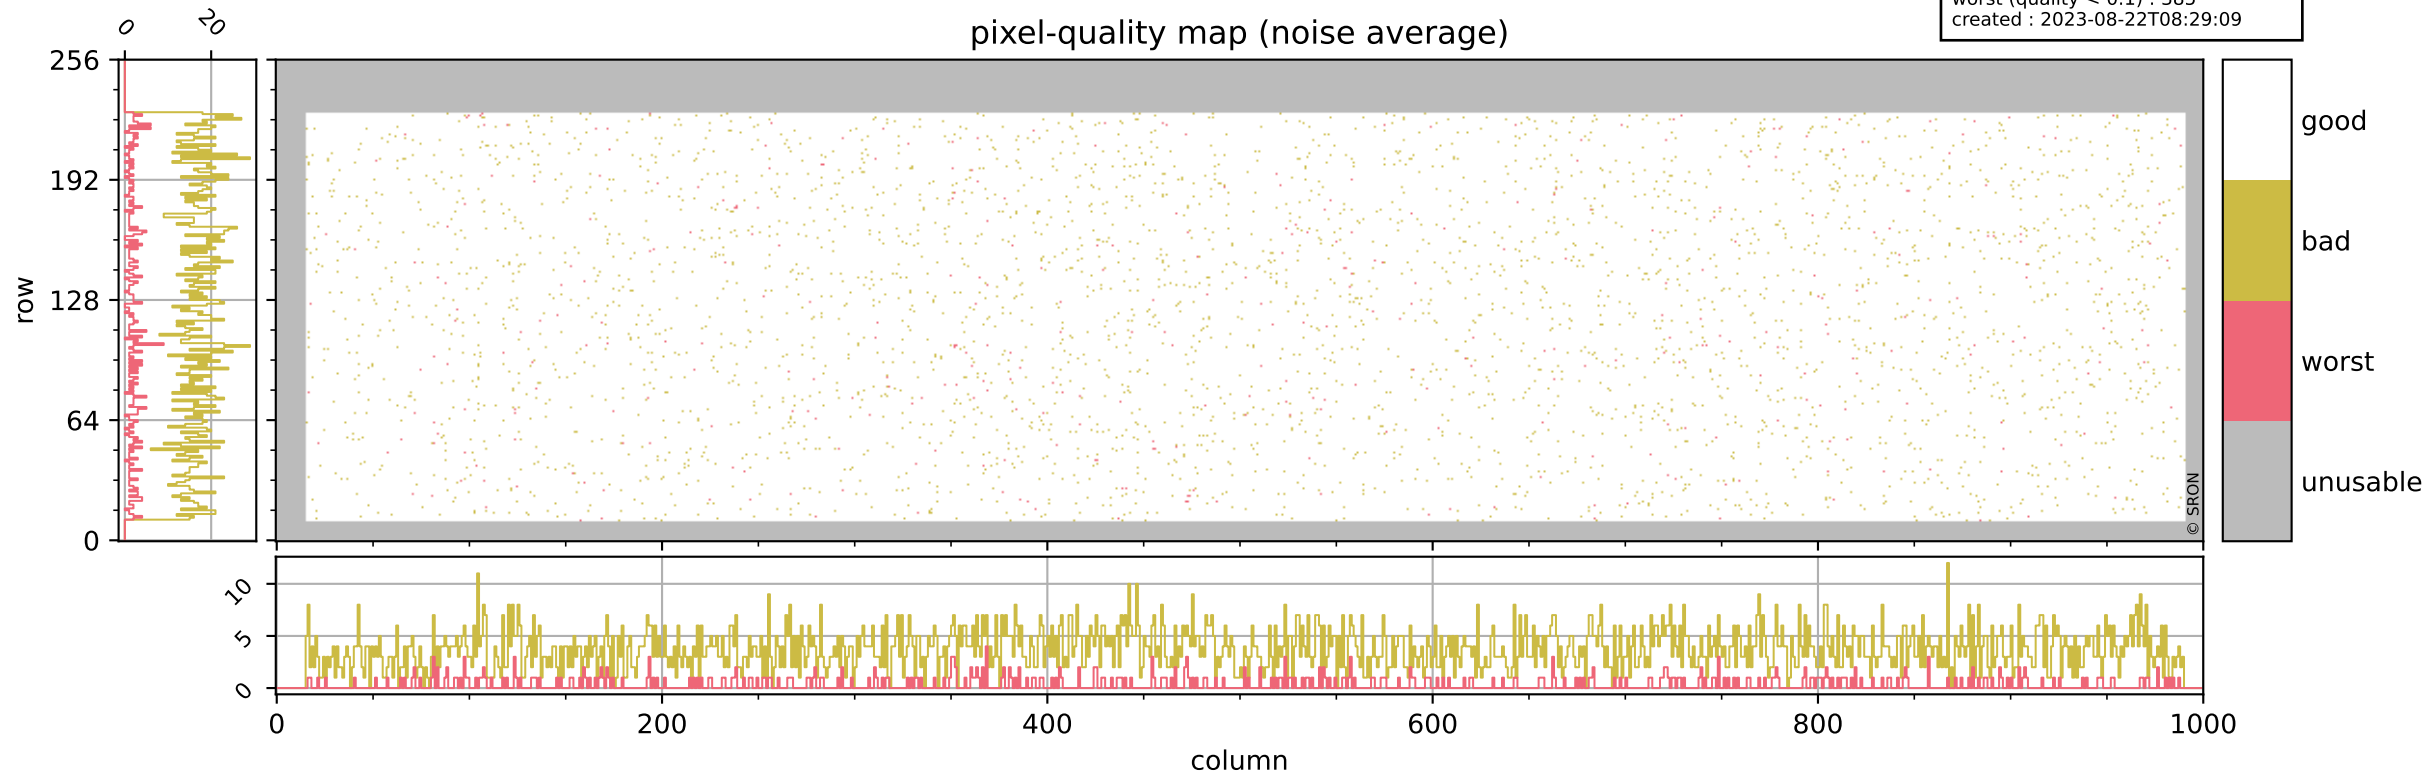

Tropomi SWIR pixel quality (official)

orbits : 19 in [21382, 21427]
coverage : 2021-11-28 / 2021-12-01
bad (quality < 0.8) : 3694
worst (quality < 0.1) : 385
created : 2023-08-22T08:29:09

pixel-quality map (noise average)