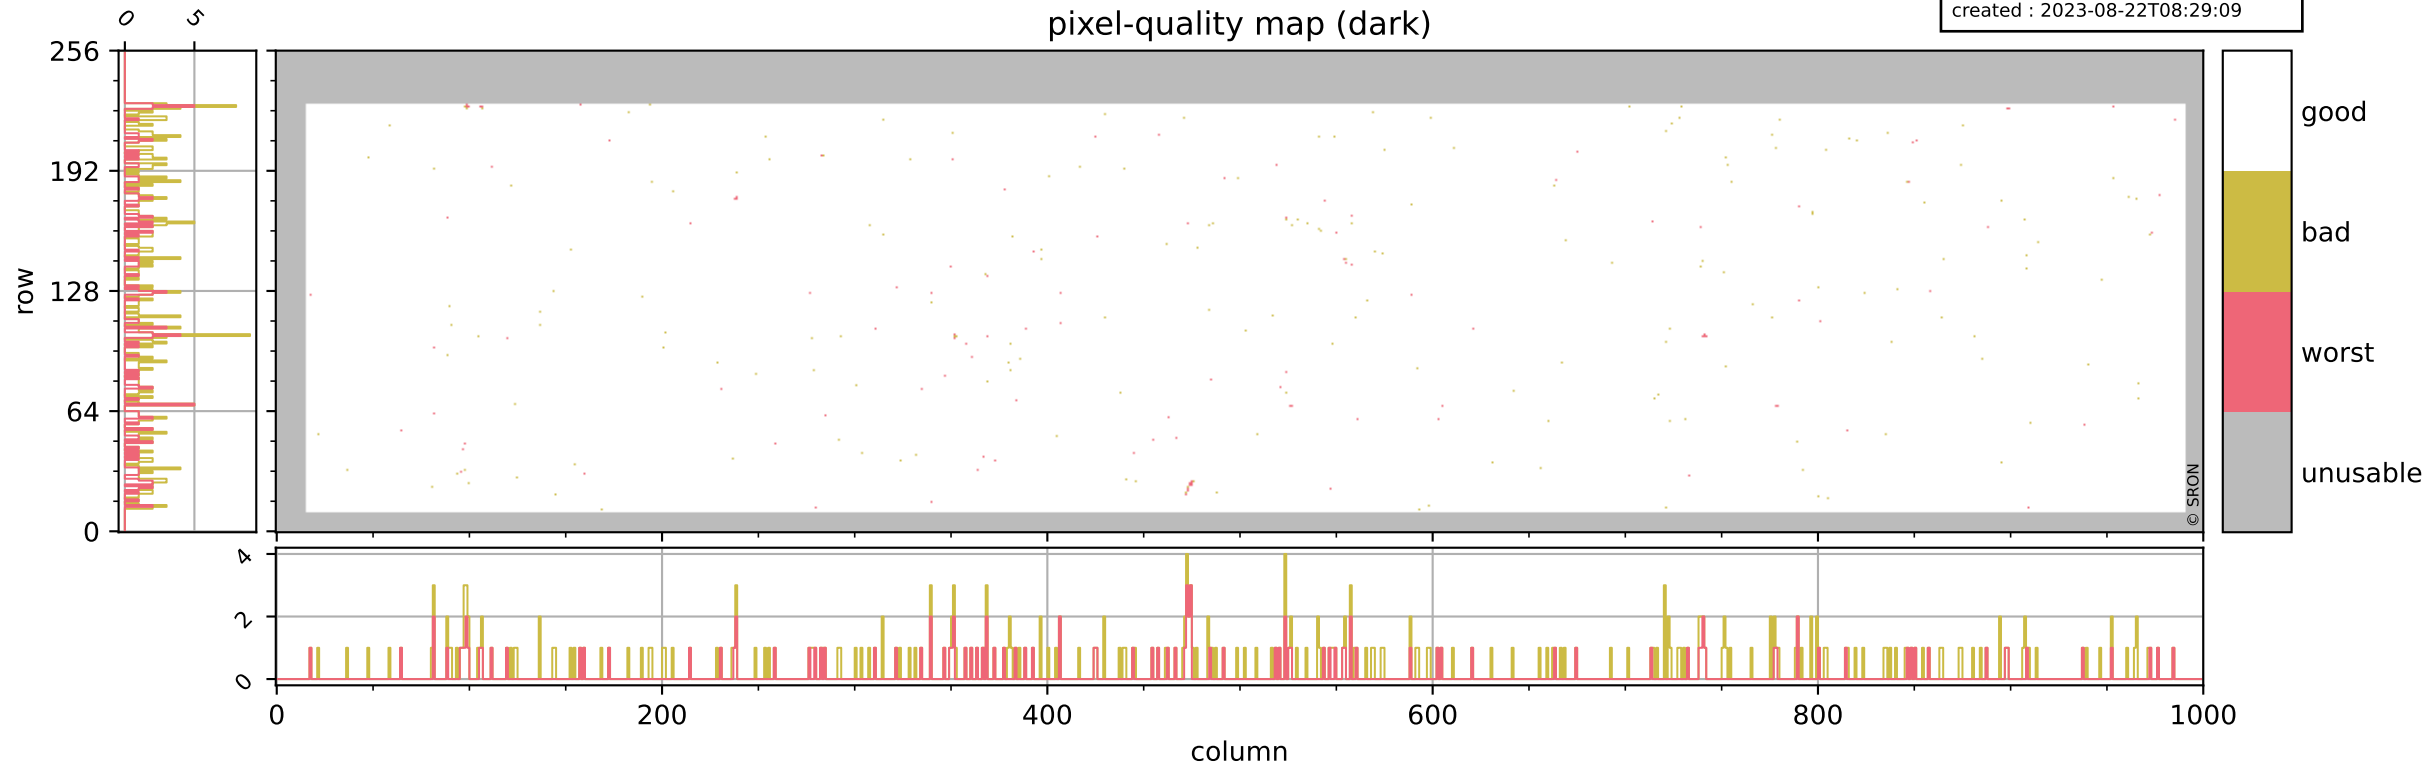

# Tropomi SWIR pixel quality (official)

orbits : 19 in [21382, 21427]  
coverage : 2021-11-28 / 2021-12-01  
bad (quality < 0.8) : 3948  
worst (quality < 0.1) : 465  
created : 2023-08-22T08:29:09

## pixel-quality map

# Tropomi SWIR pixel quality (official)

orbits : 19 in [21382, 21427]  
coverage : 2021-11-28 / 2021-12-01  
bad (quality < 0.8) : 297  
worst (quality < 0.1) : 115  
created : 2023-08-22T08:29:09

## pixel-quality map (dark)