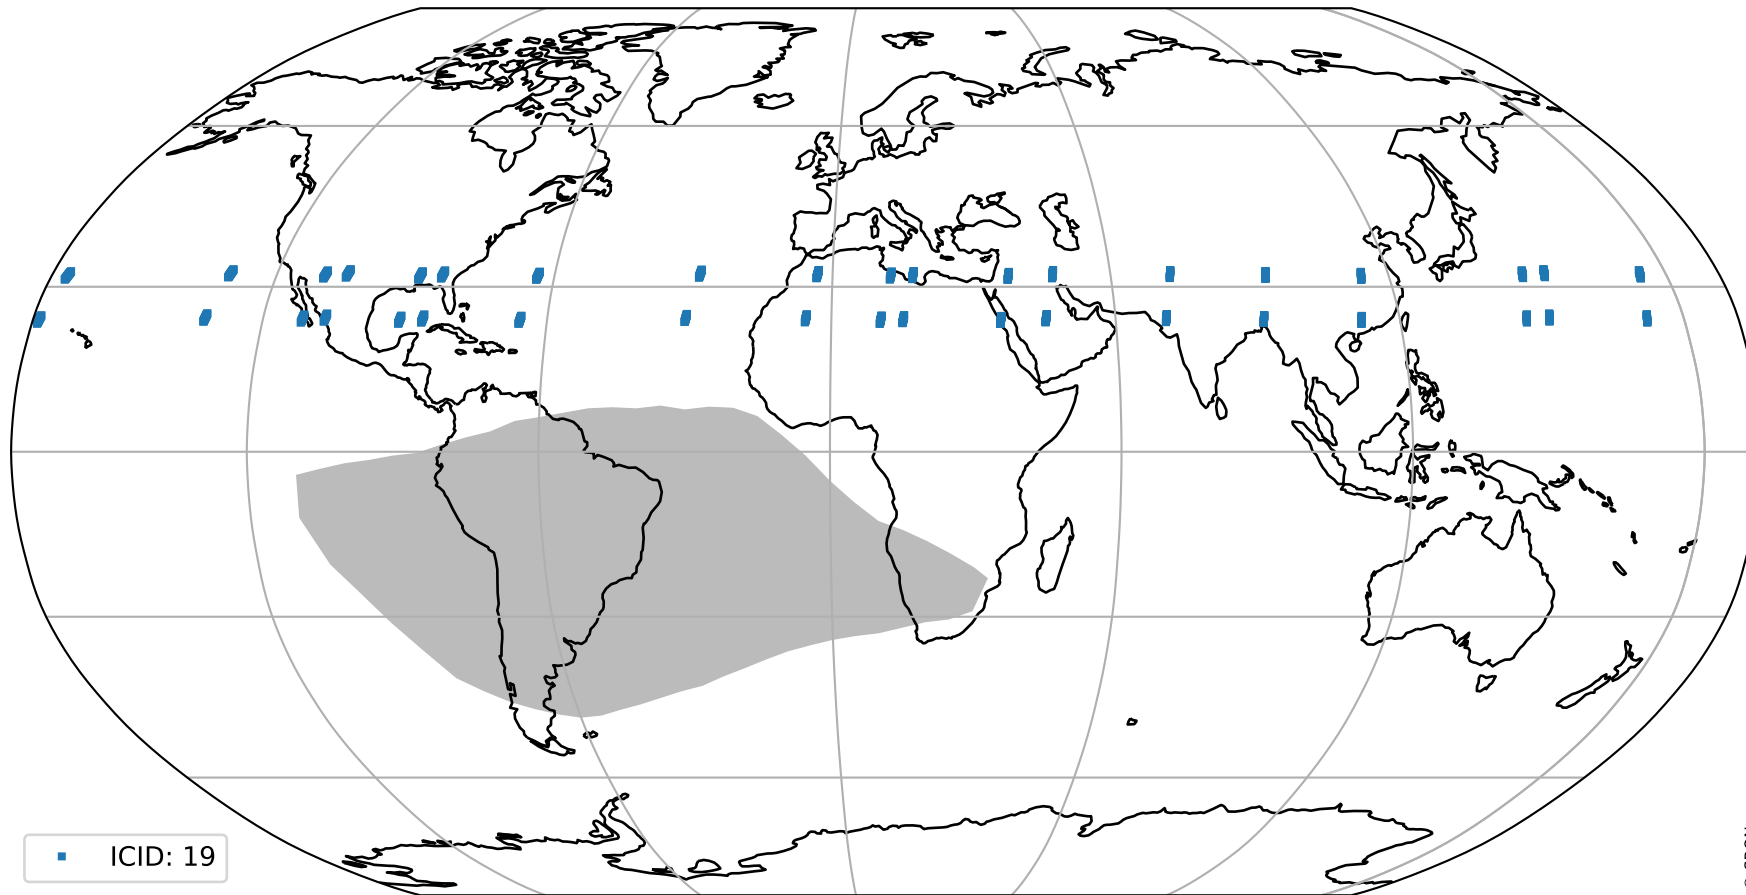

# Tropomi SWIR pixel quality (official)

orbits : 19 in [21382, 21427]  
coverage : 2021-11-28 / 2021-12-01  
created : 2023-08-22T08:29:09

## Histograms of pixel-quality

# Tropomi SWIR pixel quality (official) ground-tracks of Sentinel-5P

orbits : 19 in [21382, 21427]  
coverage : 2021-11-28 / 2021-12-01  
created : 2023-08-22T08:29:10