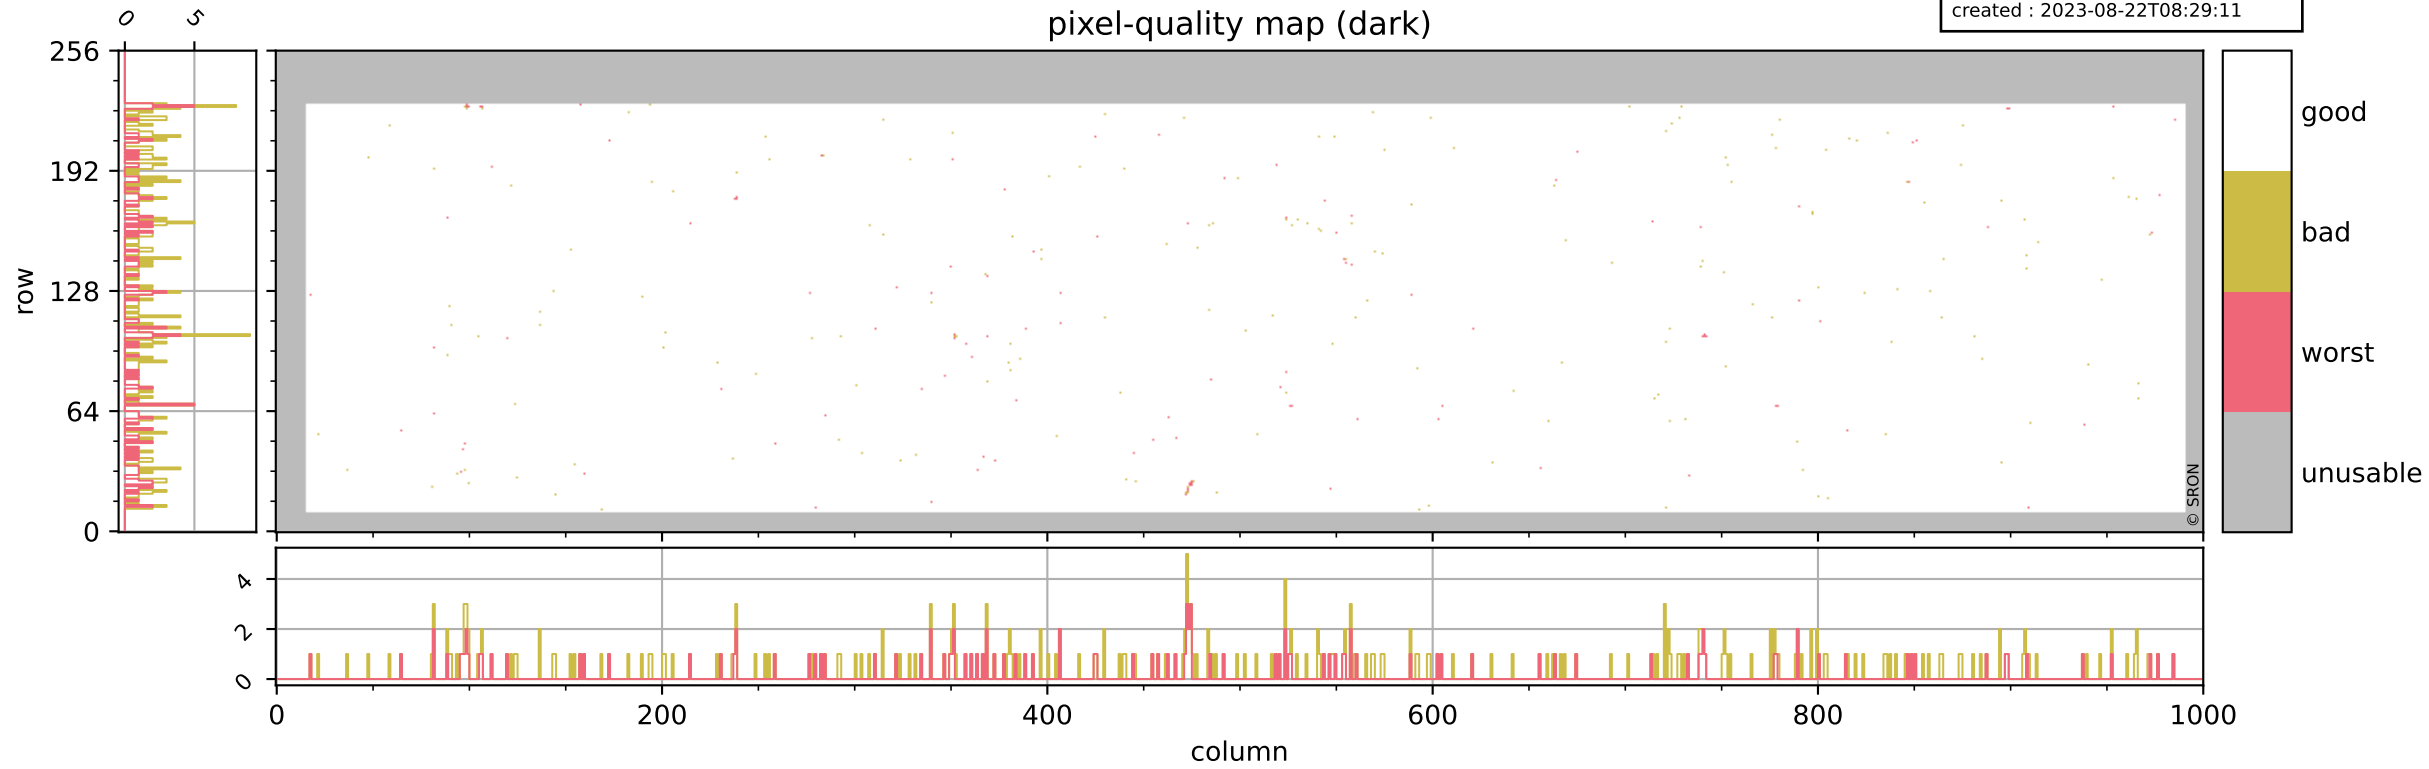

Tropomi SWIR pixel quality (official)

orbits : 19 in [21397, 21442]
coverage : 2021-11-29 / 2021-12-02
bad (quality < 0.8) : 3958
worst (quality < 0.1) : 467
created : 2023-08-22T08:29:11

pixel-quality map

Tropomi SWIR pixel quality (official)

orbits : 19 in [21397, 21442]
coverage : 2021-11-29 / 2021-12-02
bad (quality < 0.8) : 297
worst (quality < 0.1) : 115
created : 2023-08-22T08:29:11

pixel-quality map (dark)

Tropomi SWIR pixel quality (official)

orbits : 19 in [21397, 21442]
coverage : 2021-11-29 / 2021-12-02
bad (quality < 0.8) : 3710
worst (quality < 0.1) : 386
created : 2023-08-22T08:29:12

pixel-quality map (noise average)

Tropomi SWIR pixel quality (official)

orbits : 19 in [21397, 21442]
coverage : 2021-11-29 / 2021-12-02
created : 2023-08-22T08:29:12

Histograms of pixel-quality

Tropomi SWIR pixel quality (official) ground-tracks of Sentinel-5P