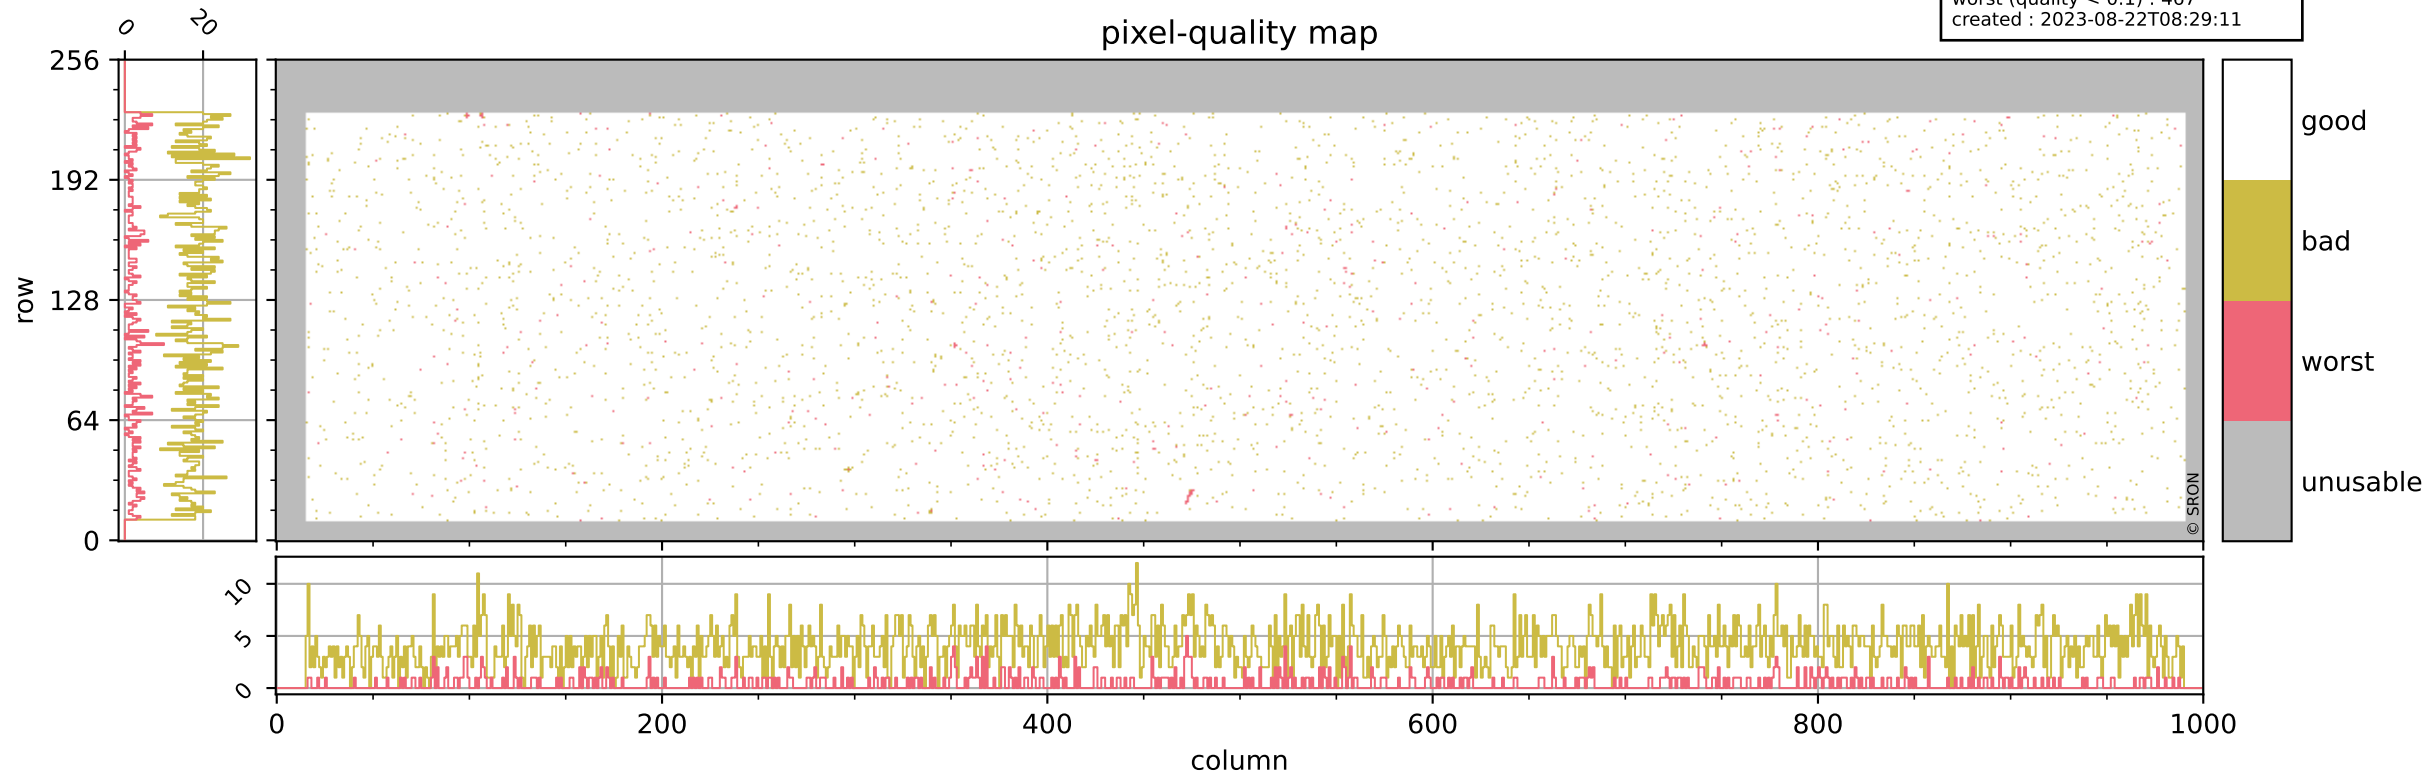

Tropomi SWIR pixel quality (official)

orbits : 19 in [21397, 21442]
coverage : 2021-11-29 / 2021-12-02
bad (quality < 0.8) : 3958
worst (quality < 0.1) : 467
created : 2023-08-22T08:29:11

pixel-quality map

Tropomi SWIR pixel quality (official)

orbits : 19 in [21397, 21442]
coverage : 2021-11-29 / 2021-12-02
bad (quality < 0.8) : 297
worst (quality < 0.1) : 115
created : 2023-08-22T08:29:11

pixel-quality map (dark)

Tropomi SWIR pixel quality (official)

orbits : 19 in [21397, 21442]
coverage : 2021-11-29 / 2021-12-02
bad (quality < 0.8) : 3710
worst (quality < 0.1) : 386
created : 2023-08-22T08:29:12

pixel-quality map (noise average)

Tropomi SWIR pixel quality (official)

orbits : 19 in [21397, 21442]
coverage : 2021-11-29 / 2021-12-02
created : 2023-08-22T08:29:12

Histograms of pixel-quality

Tropomi SWIR pixel quality (official) ground-tracks of Sentinel-5P