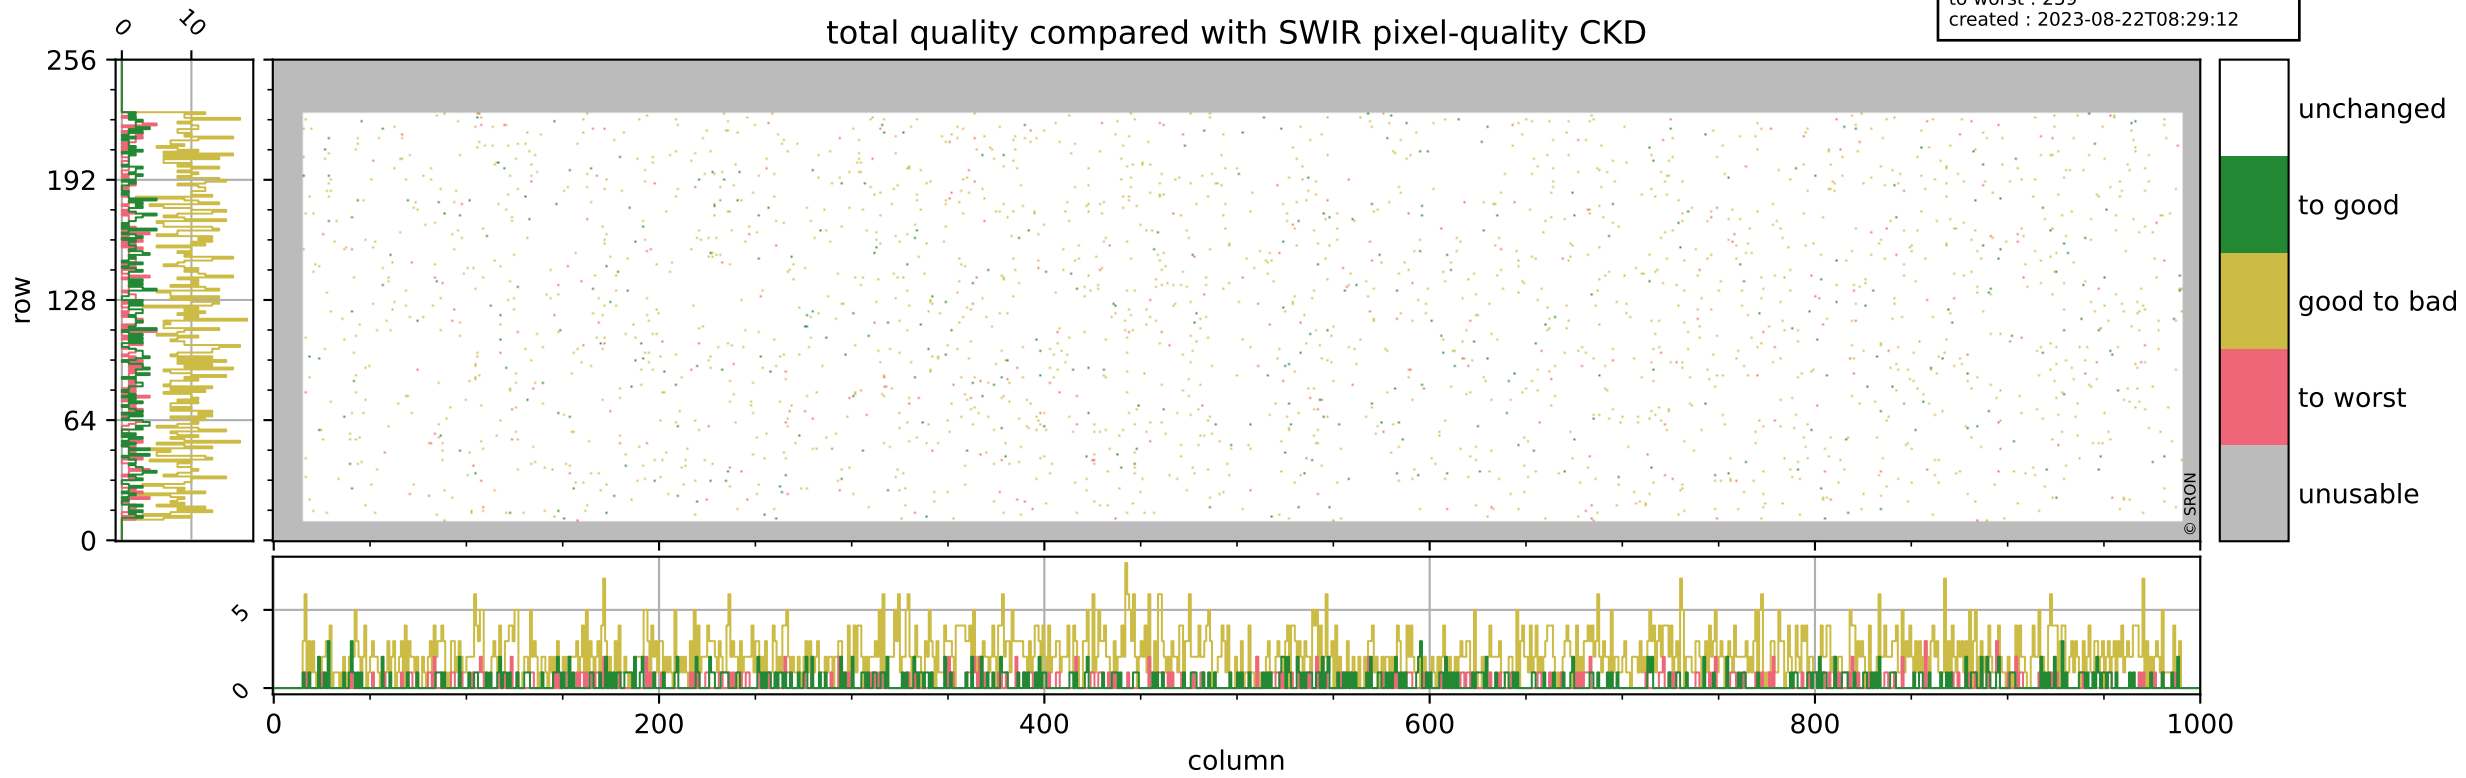

Tropomi SWIR pixel quality (official)

orbits : 19 in [21397, 21442]
coverage : 2021-11-29 / 2021-12-02
bad (quality < 0.8) : 3710
worst (quality < 0.1) : 386
created : 2023-08-22T08:29:12

pixel-quality map (noise average)

Tropomi SWIR pixel quality (official)

orbits : 19 in [21397, 21442]
coverage : 2021-11-29 / 2021-12-02
to good : 363
good to bad : 1813
to worst : 259
created : 2023-08-22T08:29:12

total quality compared with SWIR pixel-quality CKD

Tropomi SWIR pixel quality (official)

orbits : 19 in [21397, 21442]
coverage : 2021-11-29 / 2021-12-02
created : 2023-08-22T08:29:12

Histograms of pixel-quality

Tropomi SWIR pixel quality (official) ground-tracks of Sentinel-5P

orbits : 19 in [21397, 21442]
coverage : 2021-11-29 / 2021-12-02
created : 2023-08-22T08:29:12

Tropomi SWIR pixel quality (official)

orbits : [2827, 21442]
coverage : 2018-04-30 / 2021-12-02
created : 2023-08-22T08:29:13