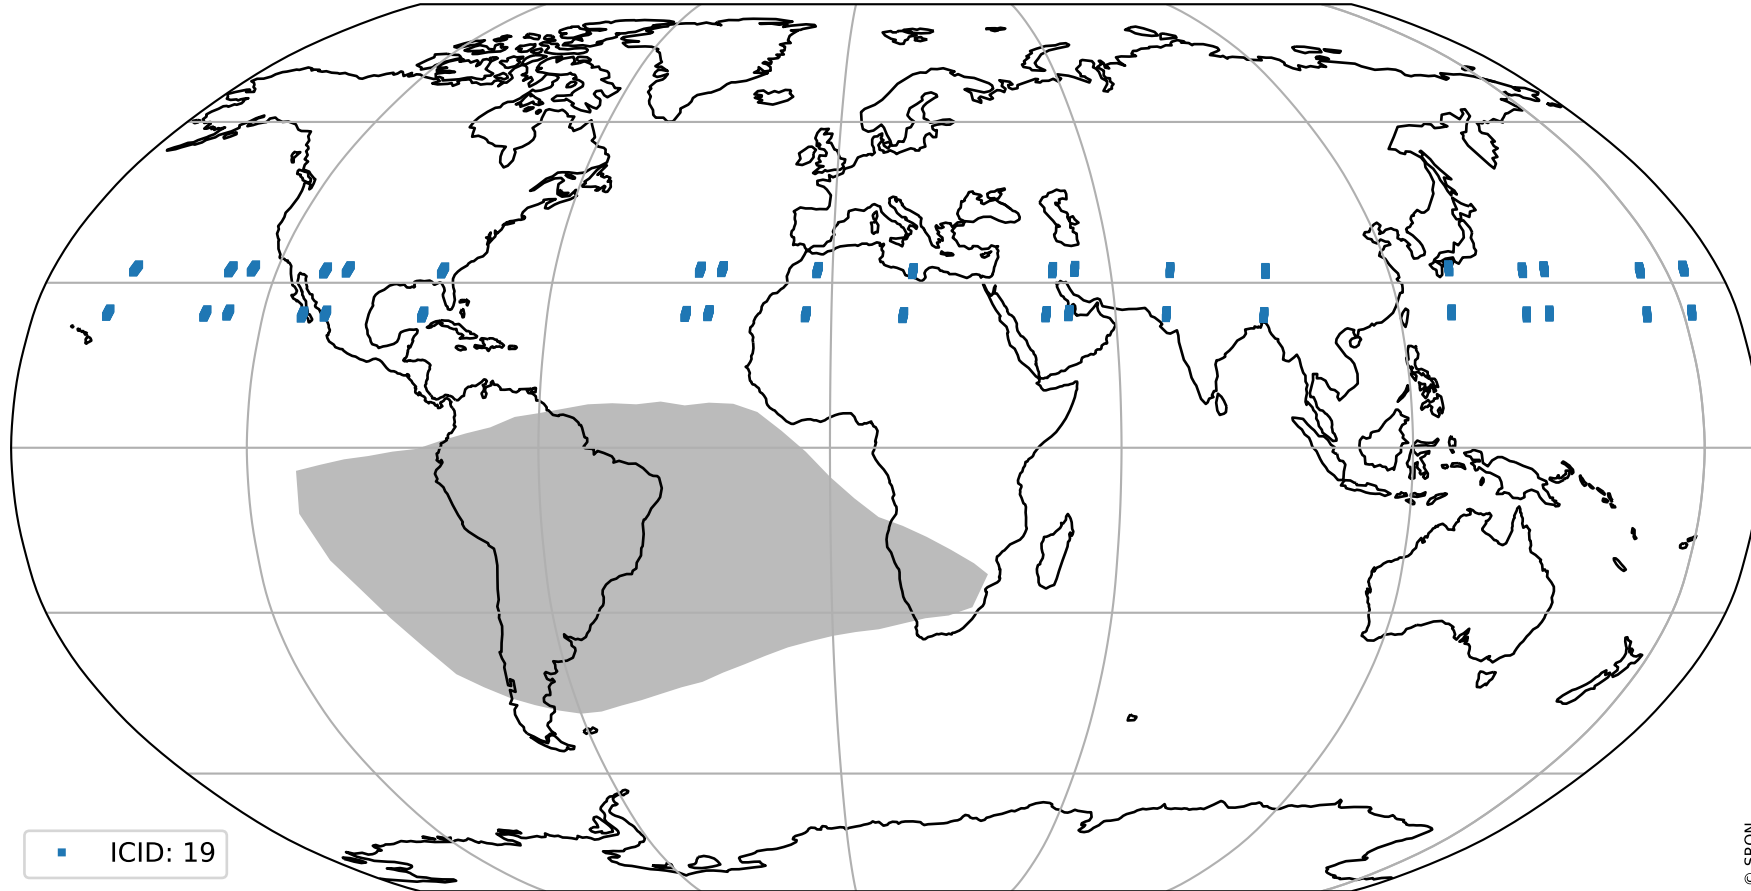

Tropomi SWIR pixel quality (official)

orbits : 19 in [21397, 21442]
coverage : 2021-11-29 / 2021-12-02
to good : 363
good to bad : 1813
to worst : 259
created : 2023-08-22T08:29:12

total quality compared with SWIR pixel-quality CKD

Tropomi SWIR pixel quality (official)

orbits : 19 in [21397, 21442]
coverage : 2021-11-29 / 2021-12-02
created : 2023-08-22T08:29:12

Histograms of pixel-quality

Tropomi SWIR pixel quality (official) ground-tracks of Sentinel-5P

orbits : 19 in [21397, 21442]
coverage : 2021-11-29 / 2021-12-02
created : 2023-08-22T08:29:12

Tropomi SWIR pixel quality (official)

orbits : [2827, 21442]
coverage : 2018-04-30 / 2021-12-02
created : 2023-08-22T08:29:13