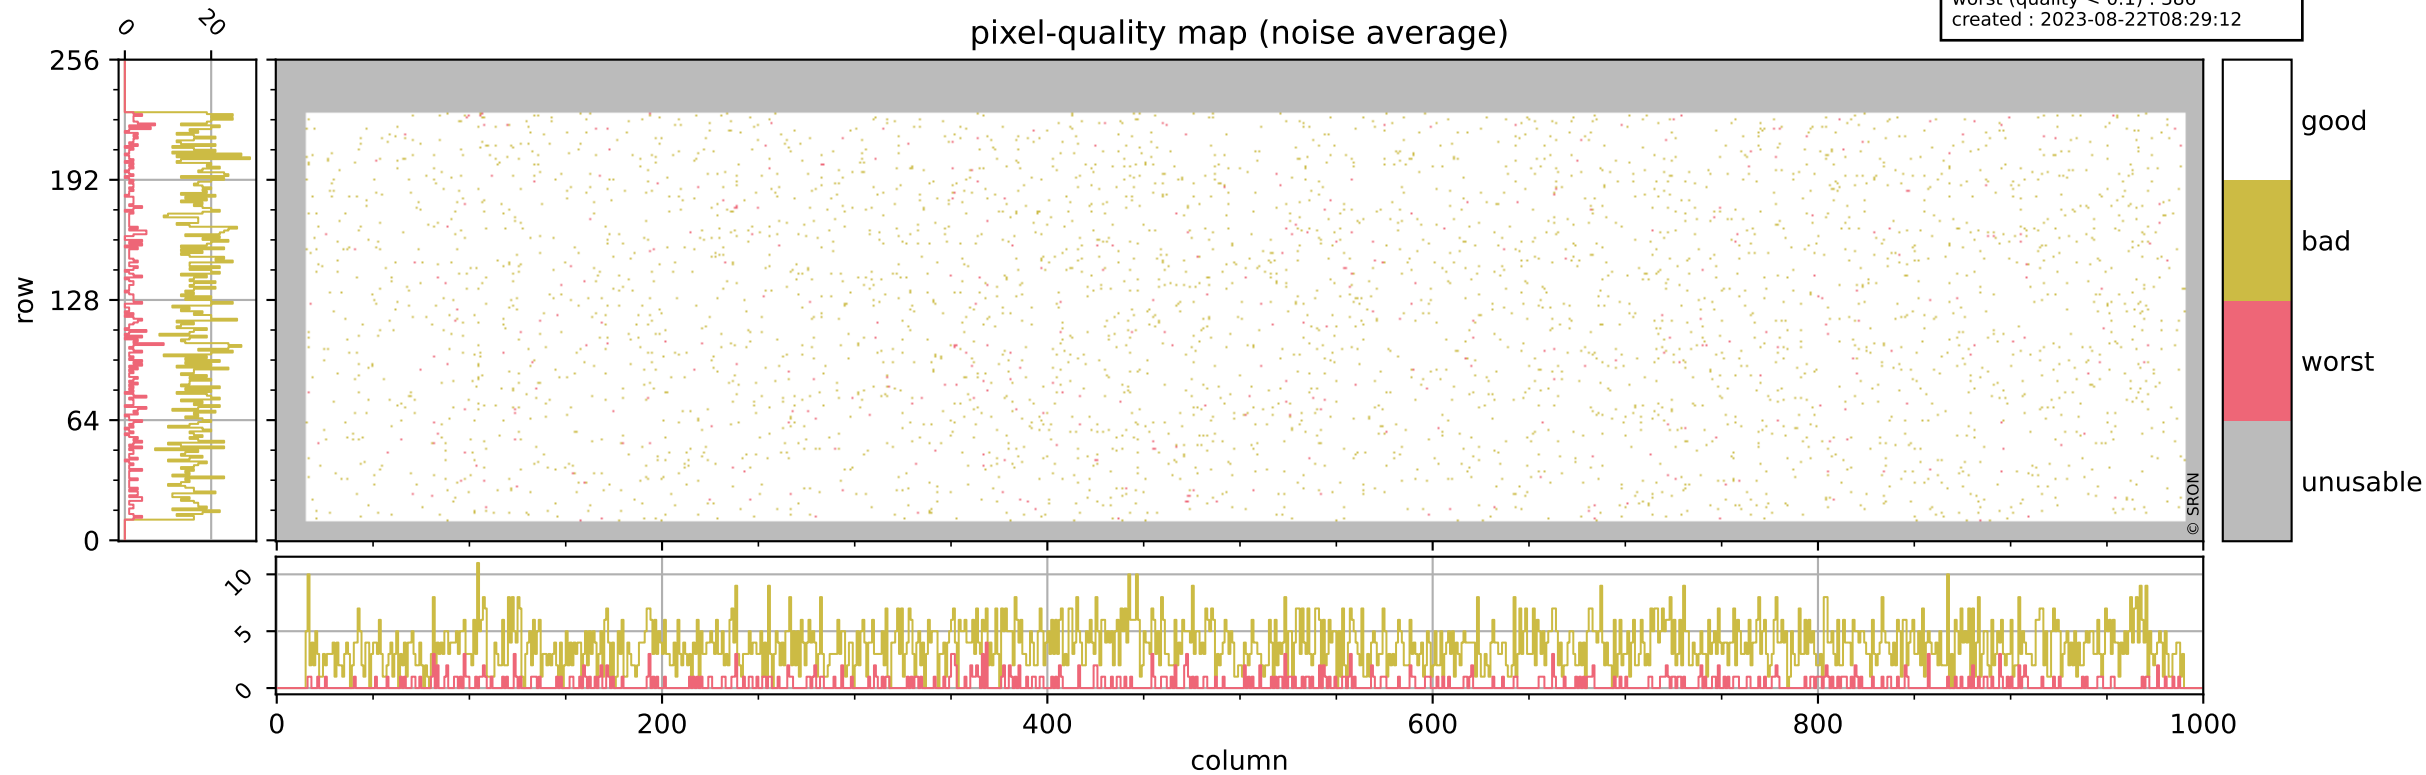

Tropomi SWIR pixel quality (official)

orbits : 19 in [21397, 21442]
coverage : 2021-11-29 / 2021-12-02
bad (quality < 0.8) : 297
worst (quality < 0.1) : 115
created : 2023-08-22T08:29:11

pixel-quality map (dark)

Tropomi SWIR pixel quality (official)

orbits : 19 in [21397, 21442]
coverage : 2021-11-29 / 2021-12-02
bad (quality < 0.8) : 3710
worst (quality < 0.1) : 386
created : 2023-08-22T08:29:12

pixel-quality map (noise average)

Tropomi SWIR pixel quality (official)

orbits : 19 in [21397, 21442]
coverage : 2021-11-29 / 2021-12-02
to good : 363
good to bad : 1813
to worst : 259
created : 2023-08-22T08:29:12

total quality compared with SWIR pixel-quality CKD

Tropomi SWIR pixel quality (official)

orbits : 19 in [21397, 21442]
coverage : 2021-11-29 / 2021-12-02
created : 2023-08-22T08:29:12

Histograms of pixel-quality

Tropomi SWIR pixel quality (official) ground-tracks of Sentinel-5P