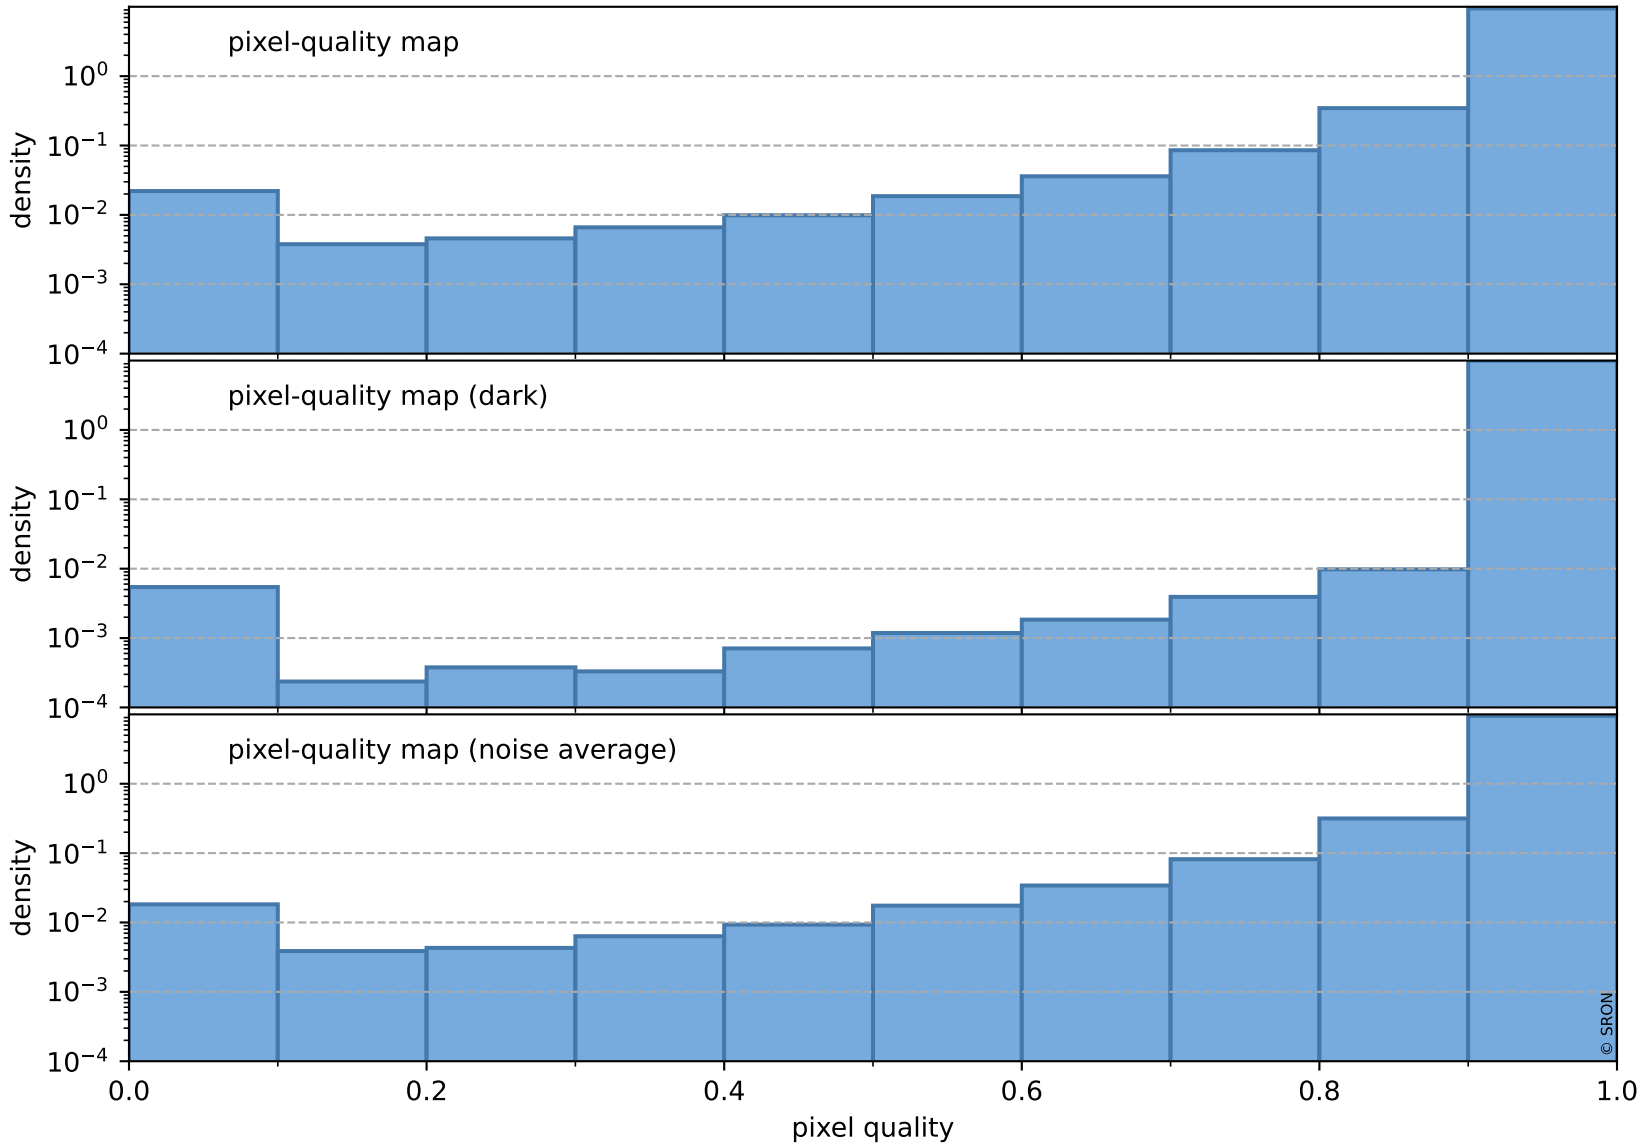

Tropomi SWIR pixel quality (official)

orbits : 19 in [21397, 21442]
coverage : 2021-11-29 / 2021-12-02
to good : 363
good to bad : 1813
to worst : 259
created : 2023-08-22T08:29:12

total quality compared with SWIR pixel-quality CKD

Tropomi SWIR pixel quality (official)

orbits : 19 in [21397, 21442]
coverage : 2021-11-29 / 2021-12-02
created : 2023-08-22T08:29:12

Histograms of pixel-quality

Tropomi SWIR pixel quality (official) ground-tracks of Sentinel-5P

orbits : 19 in [21397, 21442]
coverage : 2021-11-29 / 2021-12-02
created : 2023-08-22T08:29:12

Tropomi SWIR pixel quality (official)

orbits : [2827, 21442]
coverage : 2018-04-30 / 2021-12-02
created : 2023-08-22T08:29:13