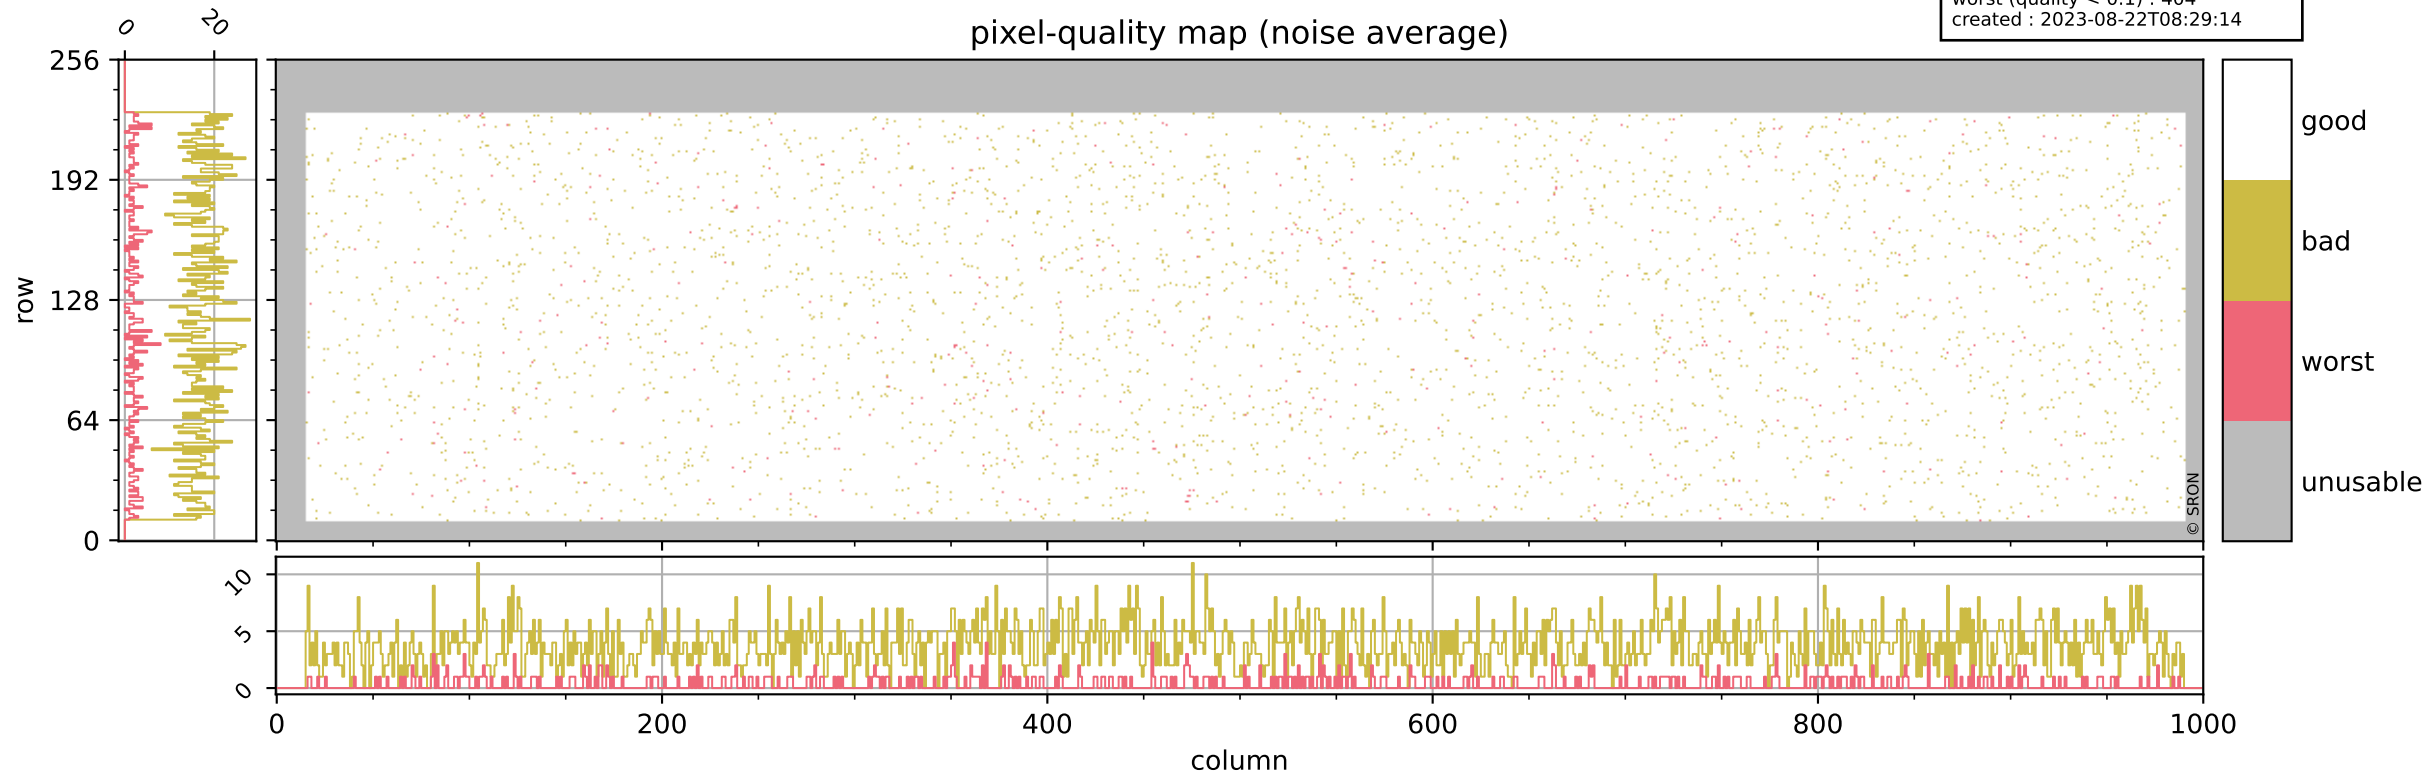

Tropomi SWIR pixel quality (official)

orbits : 20 in [21412, 21457]
coverage : 2021-11-30 / 2021-12-03
bad (quality < 0.8) : 297
worst (quality < 0.1) : 115
created : 2023-08-22T08:29:14

pixel-quality map (dark)

Tropomi SWIR pixel quality (official)

orbits : 20 in [21412, 21457]
coverage : 2021-11-30 / 2021-12-03
bad (quality < 0.8) : 3747
worst (quality < 0.1) : 404
created : 2023-08-22T08:29:14

pixel-quality map (noise average)

Tropomi SWIR pixel quality (official)

orbits : 20 in [21412, 21457]
coverage : 2021-11-30 / 2021-12-03
to good : 359
good to bad : 1837
to worst : 273
created : 2023-08-22T08:29:14

total quality compared with SWIR pixel-quality CKD

Tropomi SWIR pixel quality (official)

orbits : 20 in [21412, 21457]
coverage : 2021-11-30 / 2021-12-03
created : 2023-08-22T08:29:14

Histograms of pixel-quality

Tropomi SWIR pixel quality (official) ground-tracks of Sentinel-5P