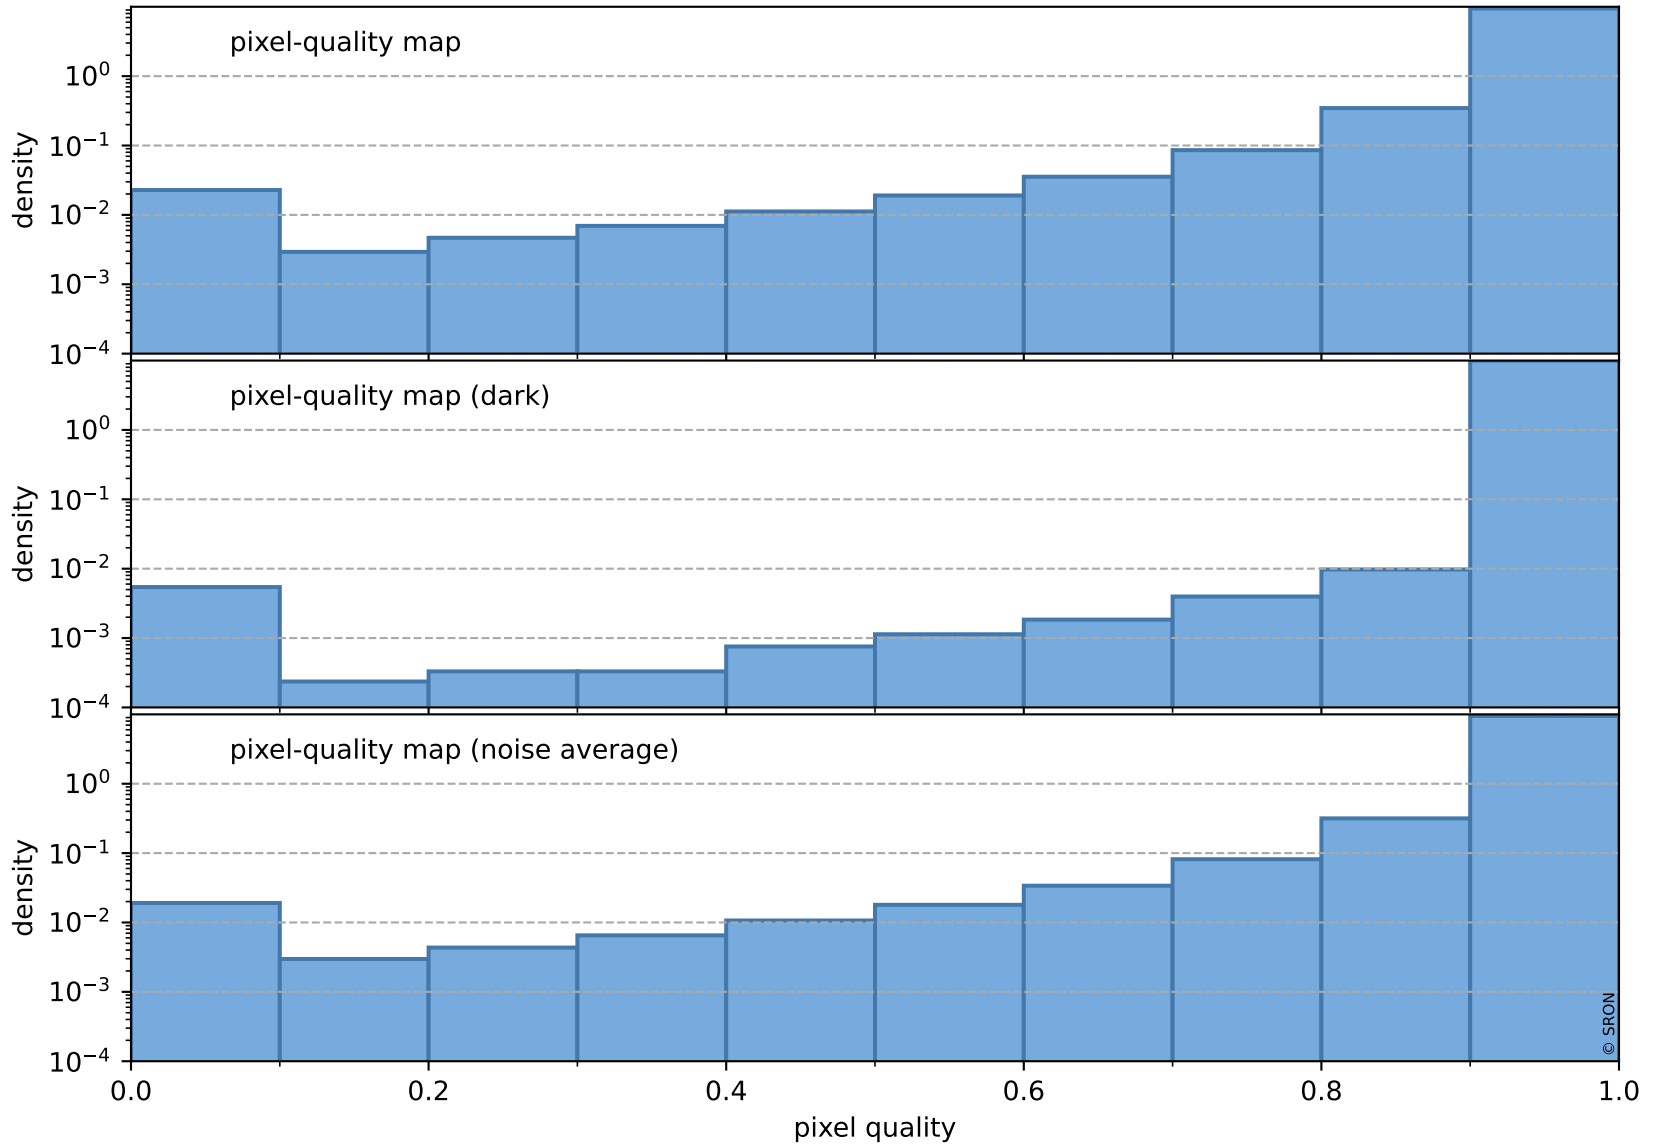

Tropomi SWIR pixel quality (official)

orbits : 20 in [21412, 21457]
coverage : 2021-11-30 / 2021-12-03
to good : 359
good to bad : 1837
to worst : 273
created : 2023-08-22T08:29:14

total quality compared with SWIR pixel-quality CKD

Tropomi SWIR pixel quality (official)

orbits : 20 in [21412, 21457]
coverage : 2021-11-30 / 2021-12-03
created : 2023-08-22T08:29:14

Histograms of pixel-quality

Tropomi SWIR pixel quality (official) ground-tracks of Sentinel-5P

orbits : 20 in [21412, 21457]
coverage : 2021-11-30 / 2021-12-03
created : 2023-08-22T08:29:15

Tropomi SWIR pixel quality (official)

orbits : [2827, 21457]
coverage : 2018-04-30 / 2021-12-03
created : 2023-08-22T08:29:15