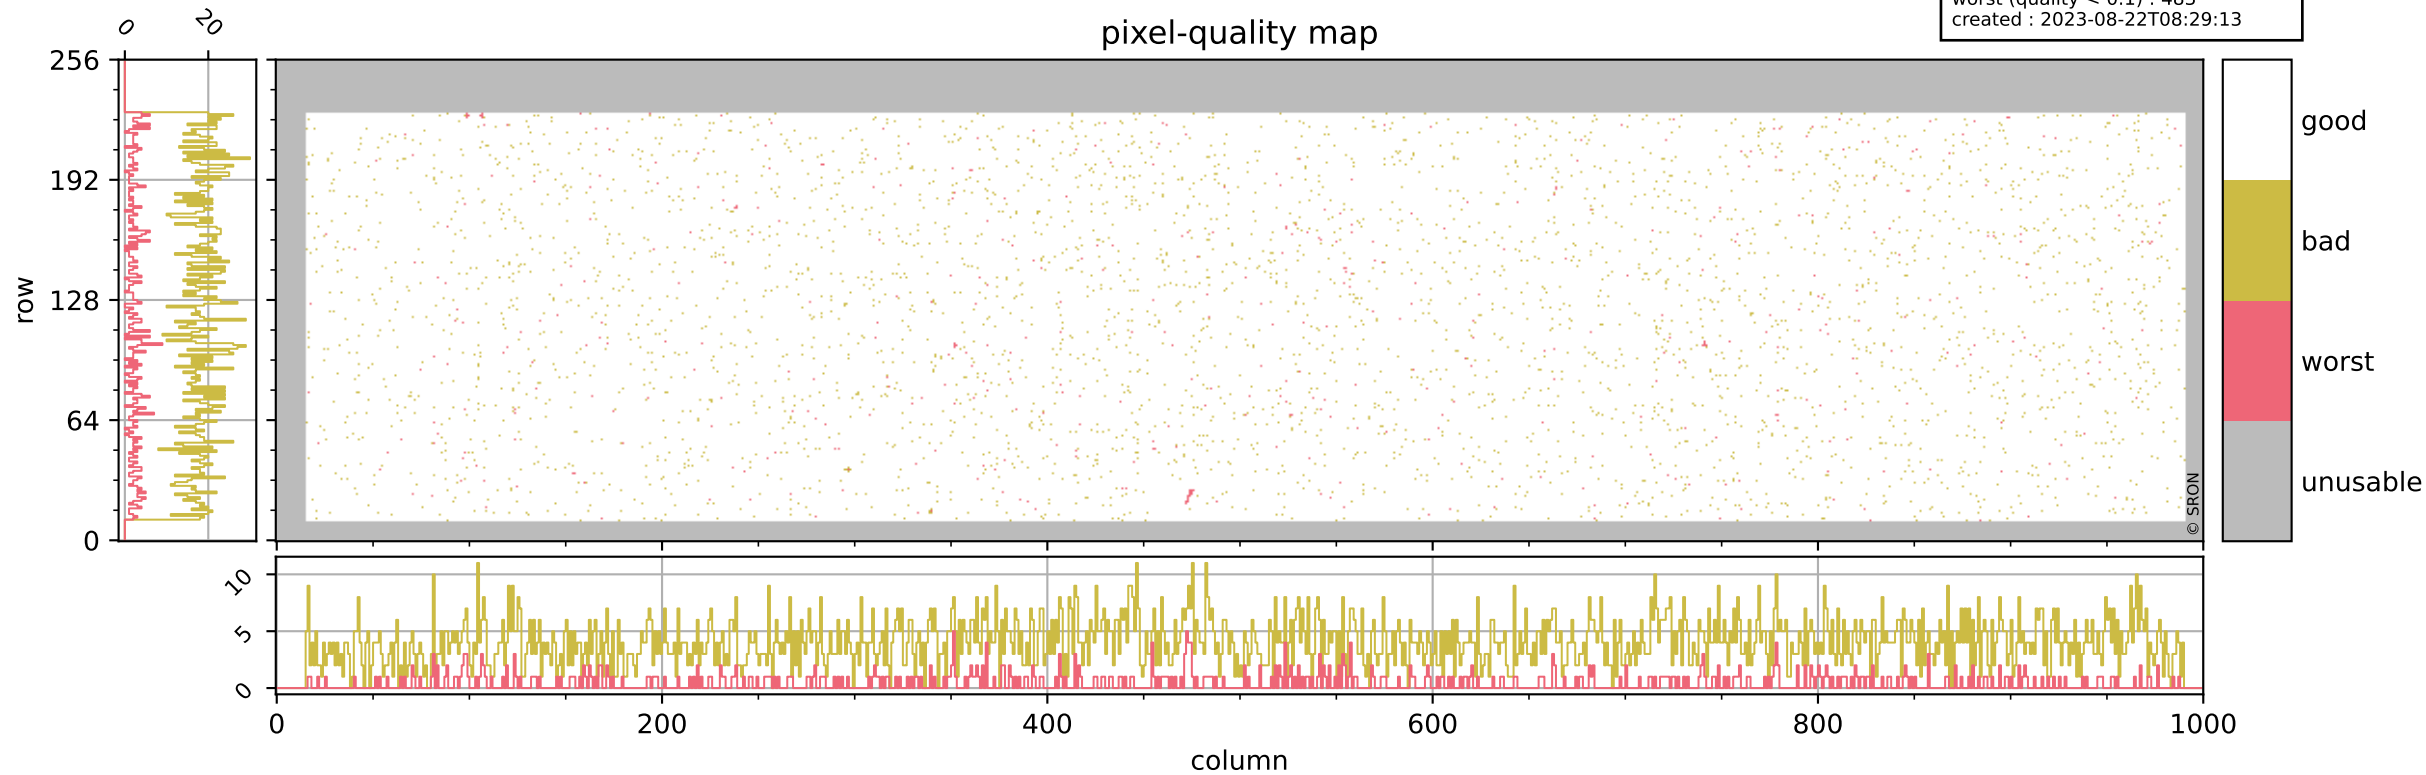

Tropomi SWIR pixel quality (official)

orbits : 20 in [21412, 21457]
coverage : 2021-11-30 / 2021-12-03
bad (quality < 0.8) : 3998
worst (quality < 0.1) : 483
created : 2023-08-22T08:29:13

pixel-quality map

Tropomi SWIR pixel quality (official)

orbits : 20 in [21412, 21457]
coverage : 2021-11-30 / 2021-12-03
bad (quality < 0.8) : 297
worst (quality < 0.1) : 115
created : 2023-08-22T08:29:14

pixel-quality map (dark)

Tropomi SWIR pixel quality (official)

orbits : 20 in [21412, 21457]
coverage : 2021-11-30 / 2021-12-03
bad (quality < 0.8) : 3747
worst (quality < 0.1) : 404
created : 2023-08-22T08:29:14

pixel-quality map (noise average)

Tropomi SWIR pixel quality (official)

orbits : 20 in [21412, 21457]
coverage : 2021-11-30 / 2021-12-03
to good : 359
good to bad : 1837
to worst : 273
created : 2023-08-22T08:29:14

total quality compared with SWIR pixel-quality CKD