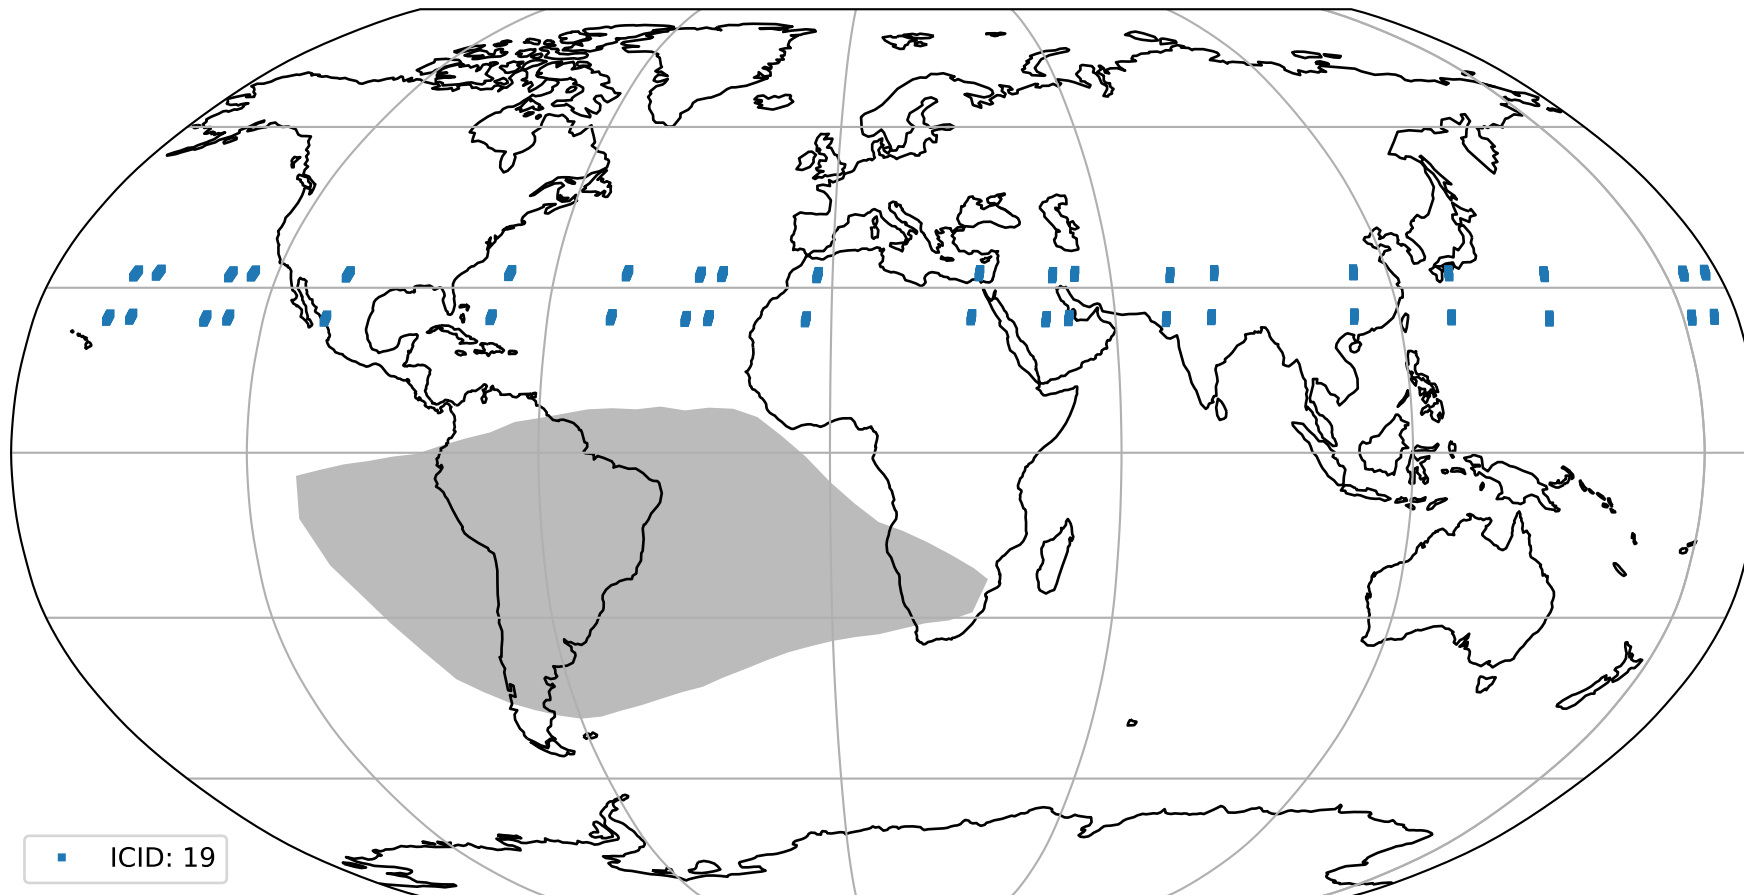

Tropomi SWIR pixel quality (official)

orbits : 20 in [21412, 21457]
coverage : 2021-11-30 / 2021-12-03
to good : 359
good to bad : 1837
to worst : 273
created : 2023-08-22T08:29:14

total quality compared with SWIR pixel-quality CKD

Tropomi SWIR pixel quality (official)

orbits : 20 in [21412, 21457]
coverage : 2021-11-30 / 2021-12-03
created : 2023-08-22T08:29:14

Histograms of pixel-quality

Tropomi SWIR pixel quality (official) ground-tracks of Sentinel-5P

orbits : 20 in [21412, 21457]
coverage : 2021-11-30 / 2021-12-03
created : 2023-08-22T08:29:15

Tropomi SWIR pixel quality (official)

orbits : [2827, 21457]
coverage : 2018-04-30 / 2021-12-03
created : 2023-08-22T08:29:15