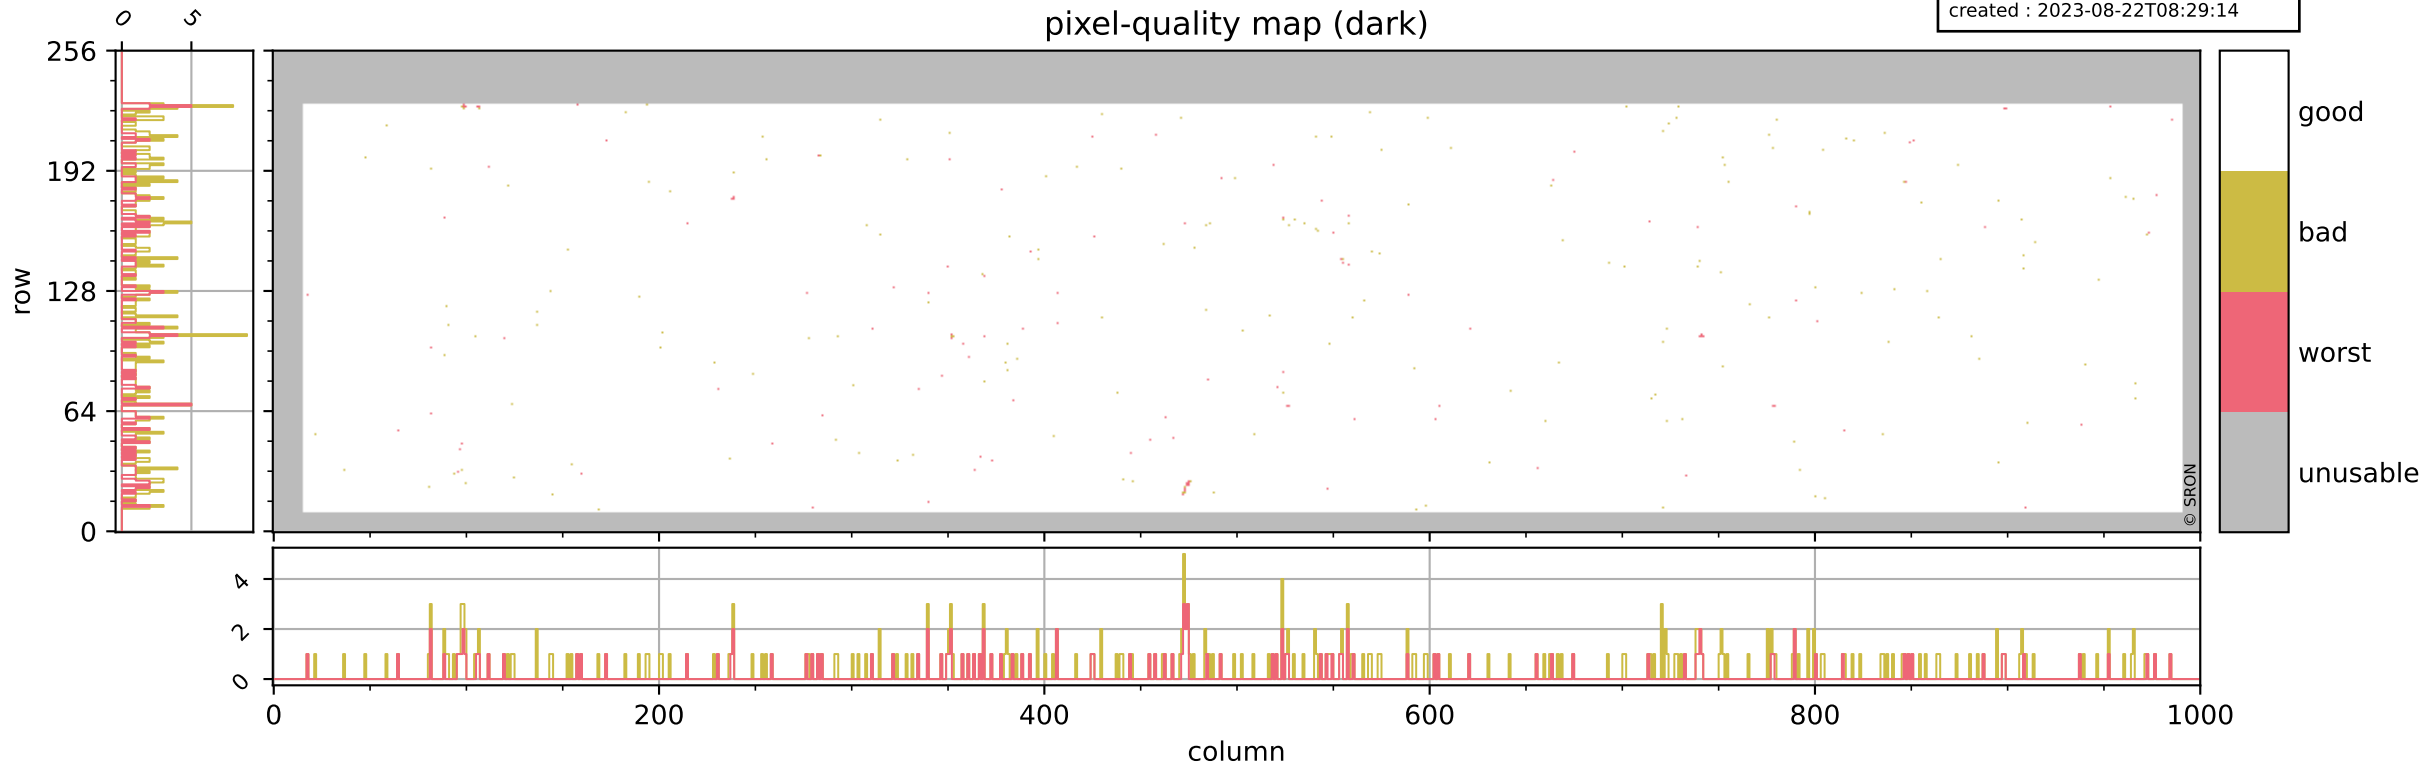

Tropomi SWIR pixel quality (official)

orbits : 20 in [21412, 21457]
coverage : 2021-11-30 / 2021-12-03
bad (quality < 0.8) : 3998
worst (quality < 0.1) : 483
created : 2023-08-22T08:29:13

pixel-quality map

Tropomi SWIR pixel quality (official)

orbits : 20 in [21412, 21457]
coverage : 2021-11-30 / 2021-12-03
bad (quality < 0.8) : 297
worst (quality < 0.1) : 115
created : 2023-08-22T08:29:14

pixel-quality map (dark)

Tropomi SWIR pixel quality (official)

orbits : 20 in [21412, 21457]
coverage : 2021-11-30 / 2021-12-03
bad (quality < 0.8) : 3747
worst (quality < 0.1) : 404
created : 2023-08-22T08:29:14

pixel-quality map (noise average)

Tropomi SWIR pixel quality (official)

orbits : 20 in [21412, 21457]
coverage : 2021-11-30 / 2021-12-03
to good : 359
good to bad : 1837
to worst : 273
created : 2023-08-22T08:29:14

total quality compared with SWIR pixel-quality CKD