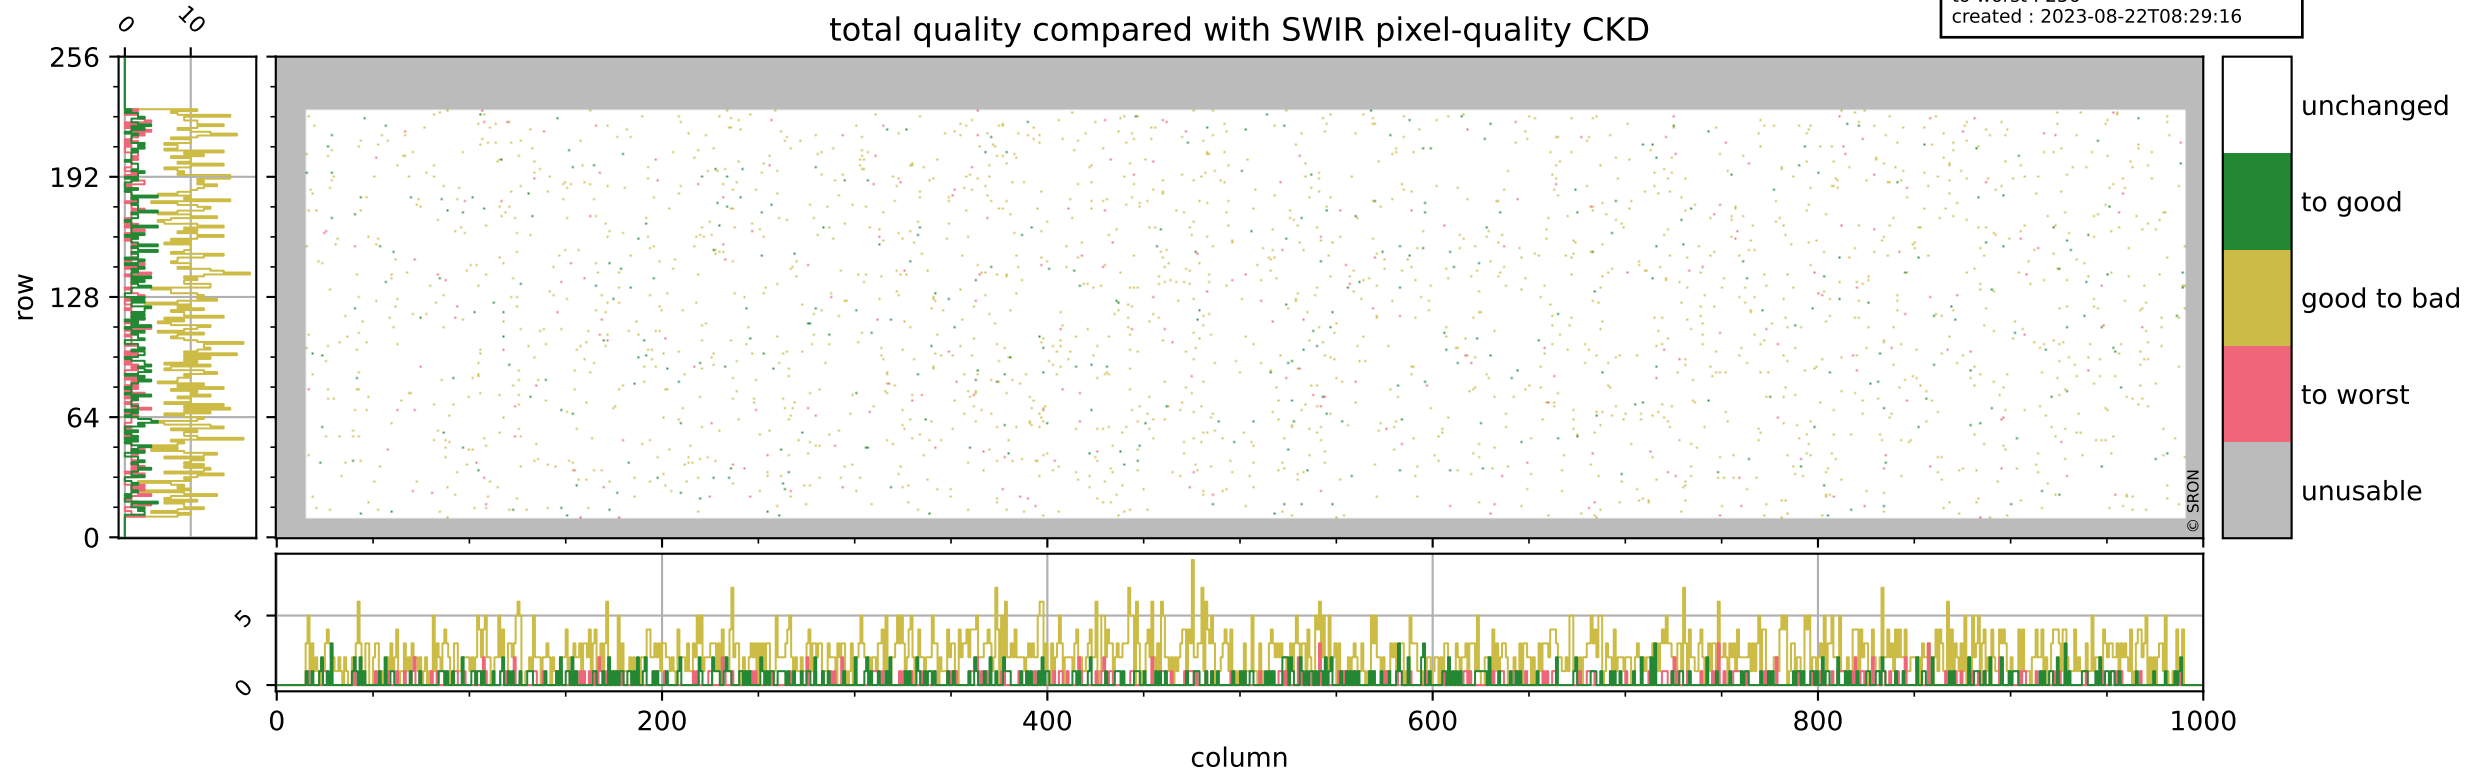

Tropomi SWIR pixel quality (official)

orbits : 19 in [21427, 21472]
coverage : 2021-12-01 / 2021-12-04
bad (quality < 0.8) : 296
worst (quality < 0.1) : 115
created : 2023-08-22T08:29:16

Tropomi SWIR pixel quality (official)

orbits : 19 in [21427, 21472]
coverage : 2021-12-01 / 2021-12-04
bad (quality < 0.8) : 3768
worst (quality < 0.1) : 390
created : 2023-08-22T08:29:16

pixel-quality map (noise average)

Tropomi SWIR pixel quality (official)

orbits : 19 in [21427, 21472]
coverage : 2021-12-01 / 2021-12-04
to good : 363
good to bad : 1883
to worst : 256
created : 2023-08-22T08:29:16

total quality compared with SWIR pixel-quality CKD

Tropomi SWIR pixel quality (official)

orbits : 19 in [21427, 21472]
coverage : 2021-12-01 / 2021-12-04
created : 2023-08-22T08:29:17

Histograms of pixel-quality

Tropomi SWIR pixel quality (official) ground-tracks of Sentinel-5P

orbits : 19 in [21427, 21472]
coverage : 2021-12-01 / 2021-12-04
created : 2023-08-22T08:29:17