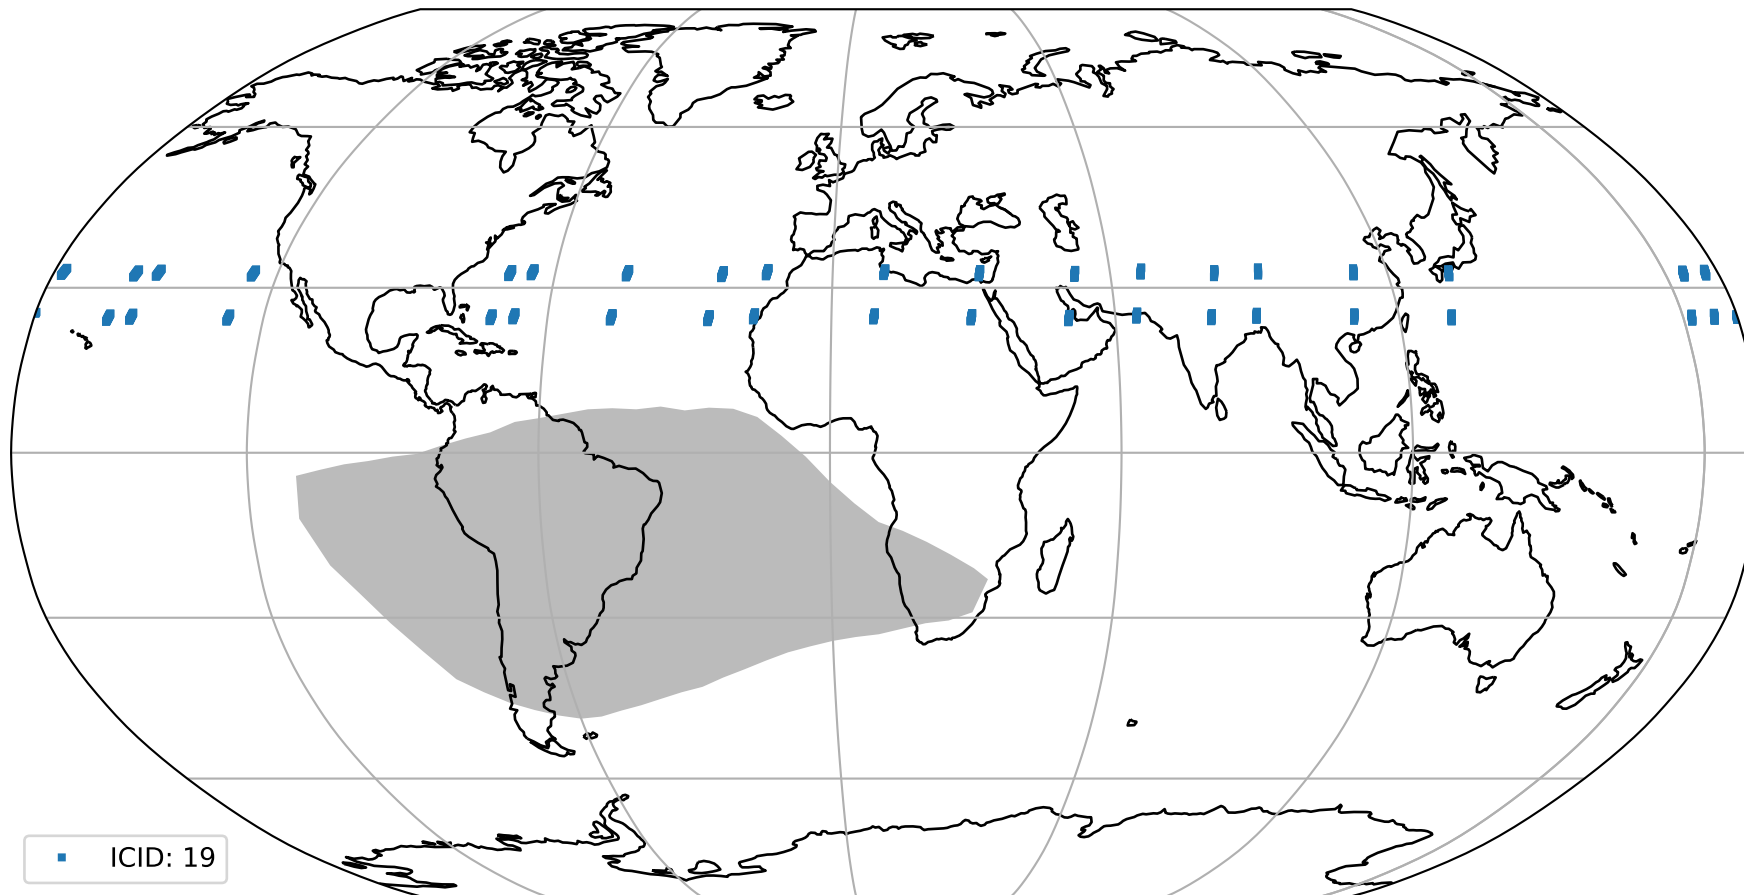

orbits : 19 in [21427, 21472]
coverage : 2021-12-01 / 2021-12-04
bad (quality < 0.8) : 3768
worst (quality < 0.1) : 390
created : 2023-08-22T08:29:16

pixel-quality map (noise average)

Tropomi SWIR pixel quality (official)

orbits : 19 in [21427, 21472]
coverage : 2021-12-01 / 2021-12-04
to good : 363
good to bad : 1883
to worst : 256
created : 2023-08-22T08:29:16

total quality compared with SWIR pixel-quality CKD

Tropomi SWIR pixel quality (official)

orbits : 19 in [21427, 21472]
coverage : 2021-12-01 / 2021-12-04
created : 2023-08-22T08:29:17

Histograms of pixel-quality

Tropomi SWIR pixel quality (official) ground-tracks of Sentinel-5P

orbits : 19 in [21427, 21472]
coverage : 2021-12-01 / 2021-12-04
created : 2023-08-22T08:29:17

Tropomi SWIR pixel quality (official)

orbits : [2827, 21472]
coverage : 2018-04-30 / 2021-12-04
created : 2023-08-22T08:29:18

trend of pixel quality & temperatures