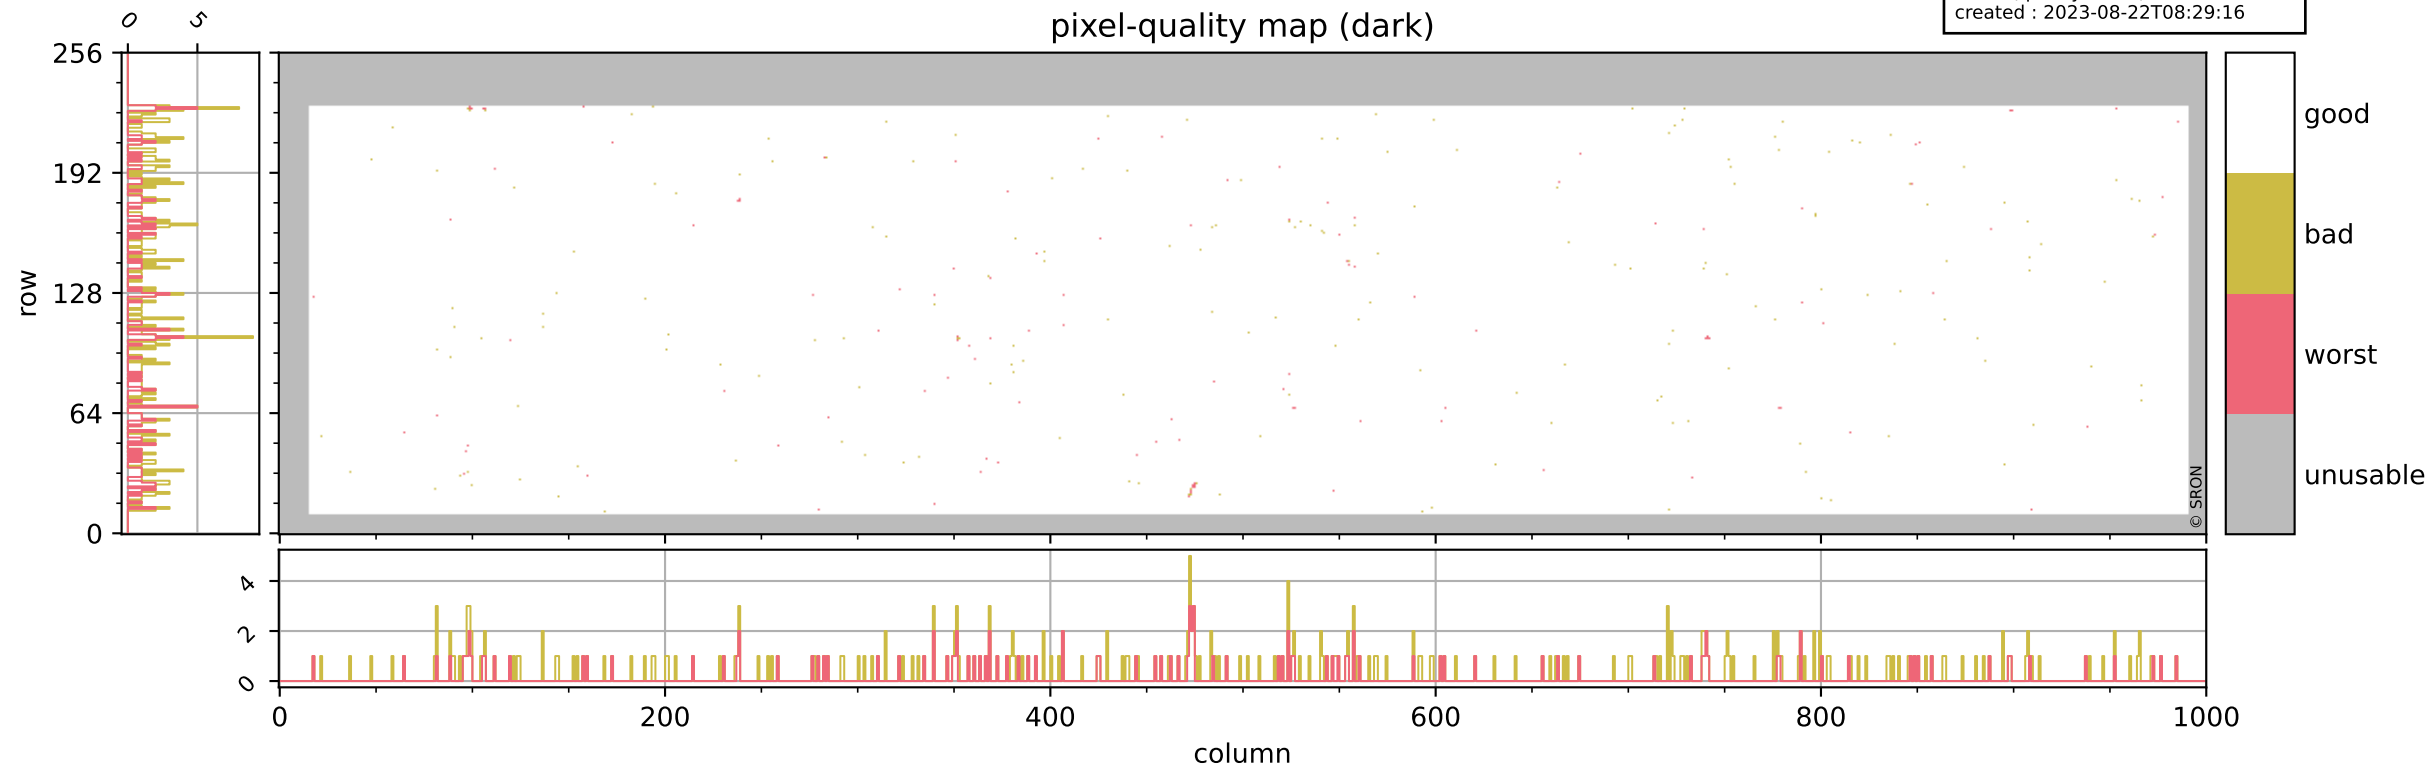

Tropomi SWIR pixel quality (official)

orbits : 19 in [21427, 21472]
coverage : 2021-12-01 / 2021-12-04
bad (quality < 0.8) : 4024
worst (quality < 0.1) : 469
created : 2023-08-22T08:29:16

pixel-quality map

Tropomi SWIR pixel quality (official)

orbits : 19 in [21427, 21472]
coverage : 2021-12-01 / 2021-12-04
bad (quality < 0.8) : 296
worst (quality < 0.1) : 115
created : 2023-08-22T08:29:16

Tropomi SWIR pixel quality (official)

orbits : 19 in [21427, 21472]
coverage : 2021-12-01 / 2021-12-04
bad (quality < 0.8) : 3768
worst (quality < 0.1) : 390
created : 2023-08-22T08:29:16

pixel-quality map (noise average)

Tropomi SWIR pixel quality (official)

orbits : 19 in [21427, 21472]
coverage : 2021-12-01 / 2021-12-04
created : 2023-08-22T08:29:17

Histograms of pixel-quality

Tropomi SWIR pixel quality (official) ground-tracks of Sentinel-5P

orbits : 19 in [21427, 21472]
coverage : 2021-12-01 / 2021-12-04
created : 2023-08-22T08:29:17