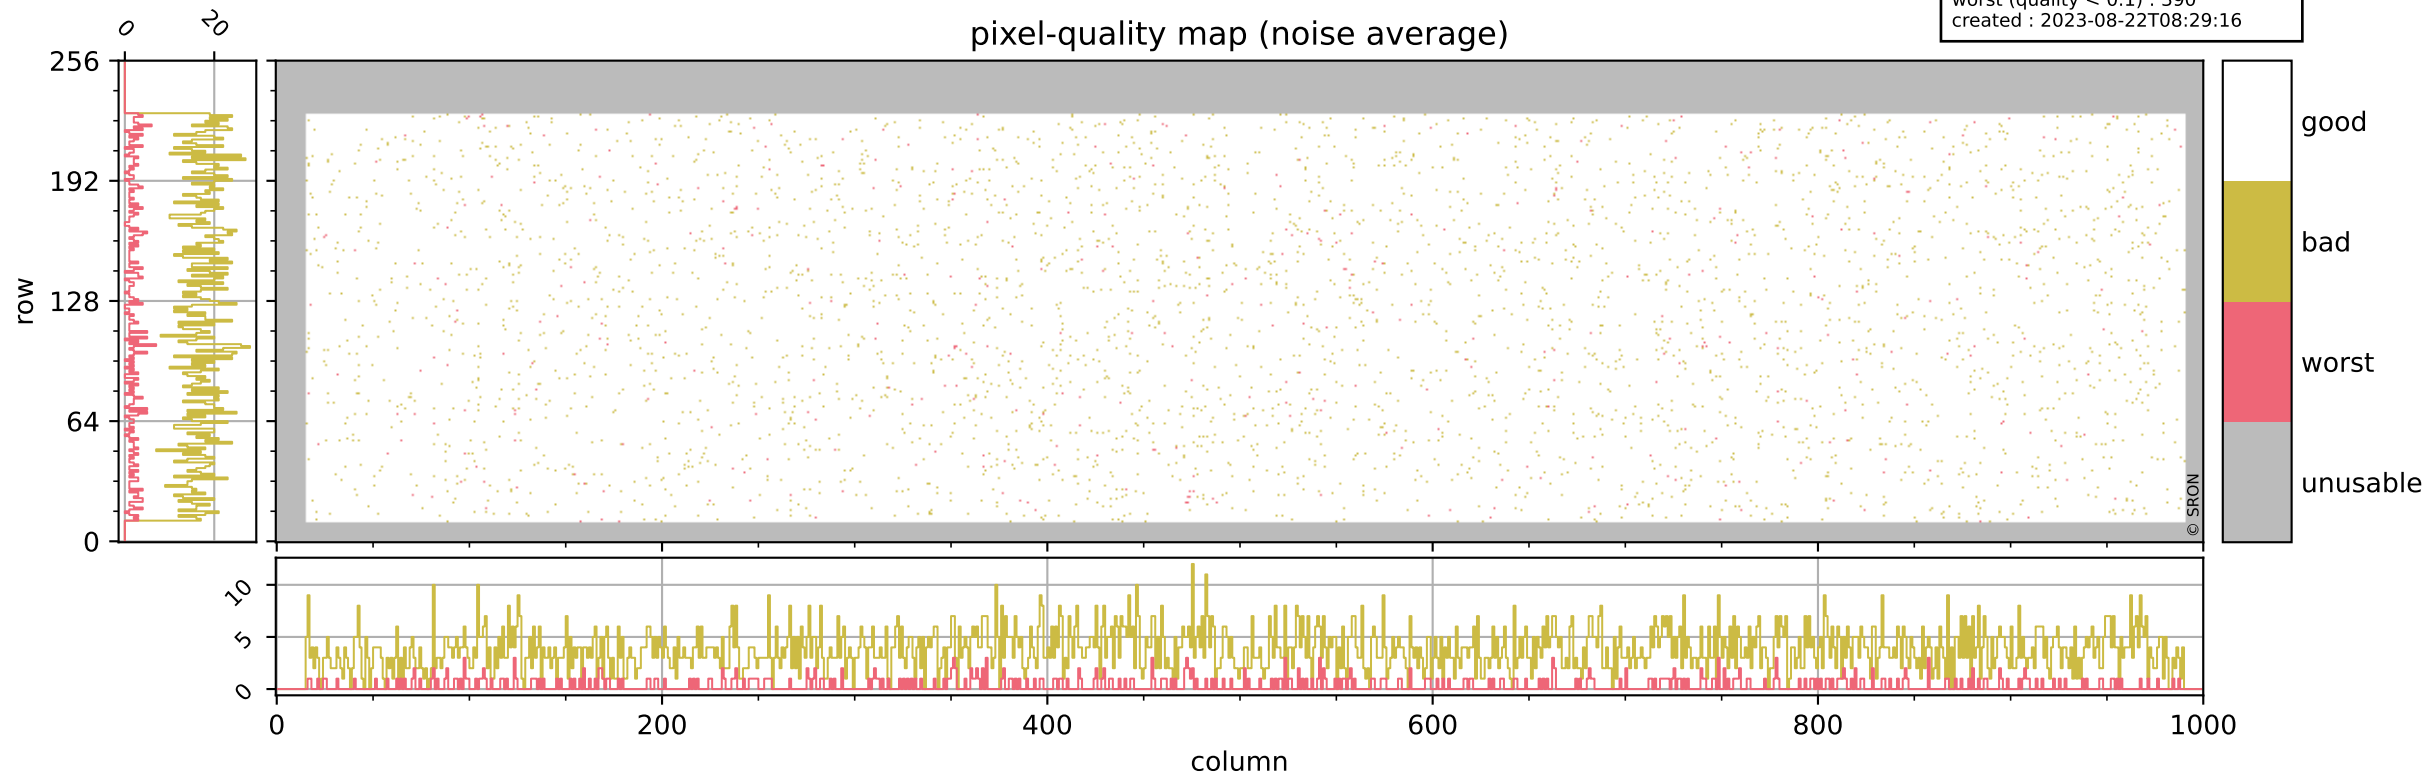

Tropomi SWIR pixel quality (official)

orbits : 19 in [21427, 21472]
coverage : 2021-12-01 / 2021-12-04
bad (quality < 0.8) : 296
worst (quality < 0.1) : 115
created : 2023-08-22T08:29:16

Tropomi SWIR pixel quality (official)

orbits : 19 in [21427, 21472]
coverage : 2021-12-01 / 2021-12-04
bad (quality < 0.8) : 3768
worst (quality < 0.1) : 390
created : 2023-08-22T08:29:16

pixel-quality map (noise average)

Tropomi SWIR pixel quality (official)

orbits : 19 in [21427, 21472]
coverage : 2021-12-01 / 2021-12-04
to good : 363
good to bad : 1883
to worst : 256
created : 2023-08-22T08:29:16

total quality compared with SWIR pixel-quality CKD

Tropomi SWIR pixel quality (official)

orbits : 19 in [21427, 21472]
coverage : 2021-12-01 / 2021-12-04
created : 2023-08-22T08:29:17

Histograms of pixel-quality

Tropomi SWIR pixel quality (official) ground-tracks of Sentinel-5P

orbits : 19 in [21427, 21472]
coverage : 2021-12-01 / 2021-12-04
created : 2023-08-22T08:29:17