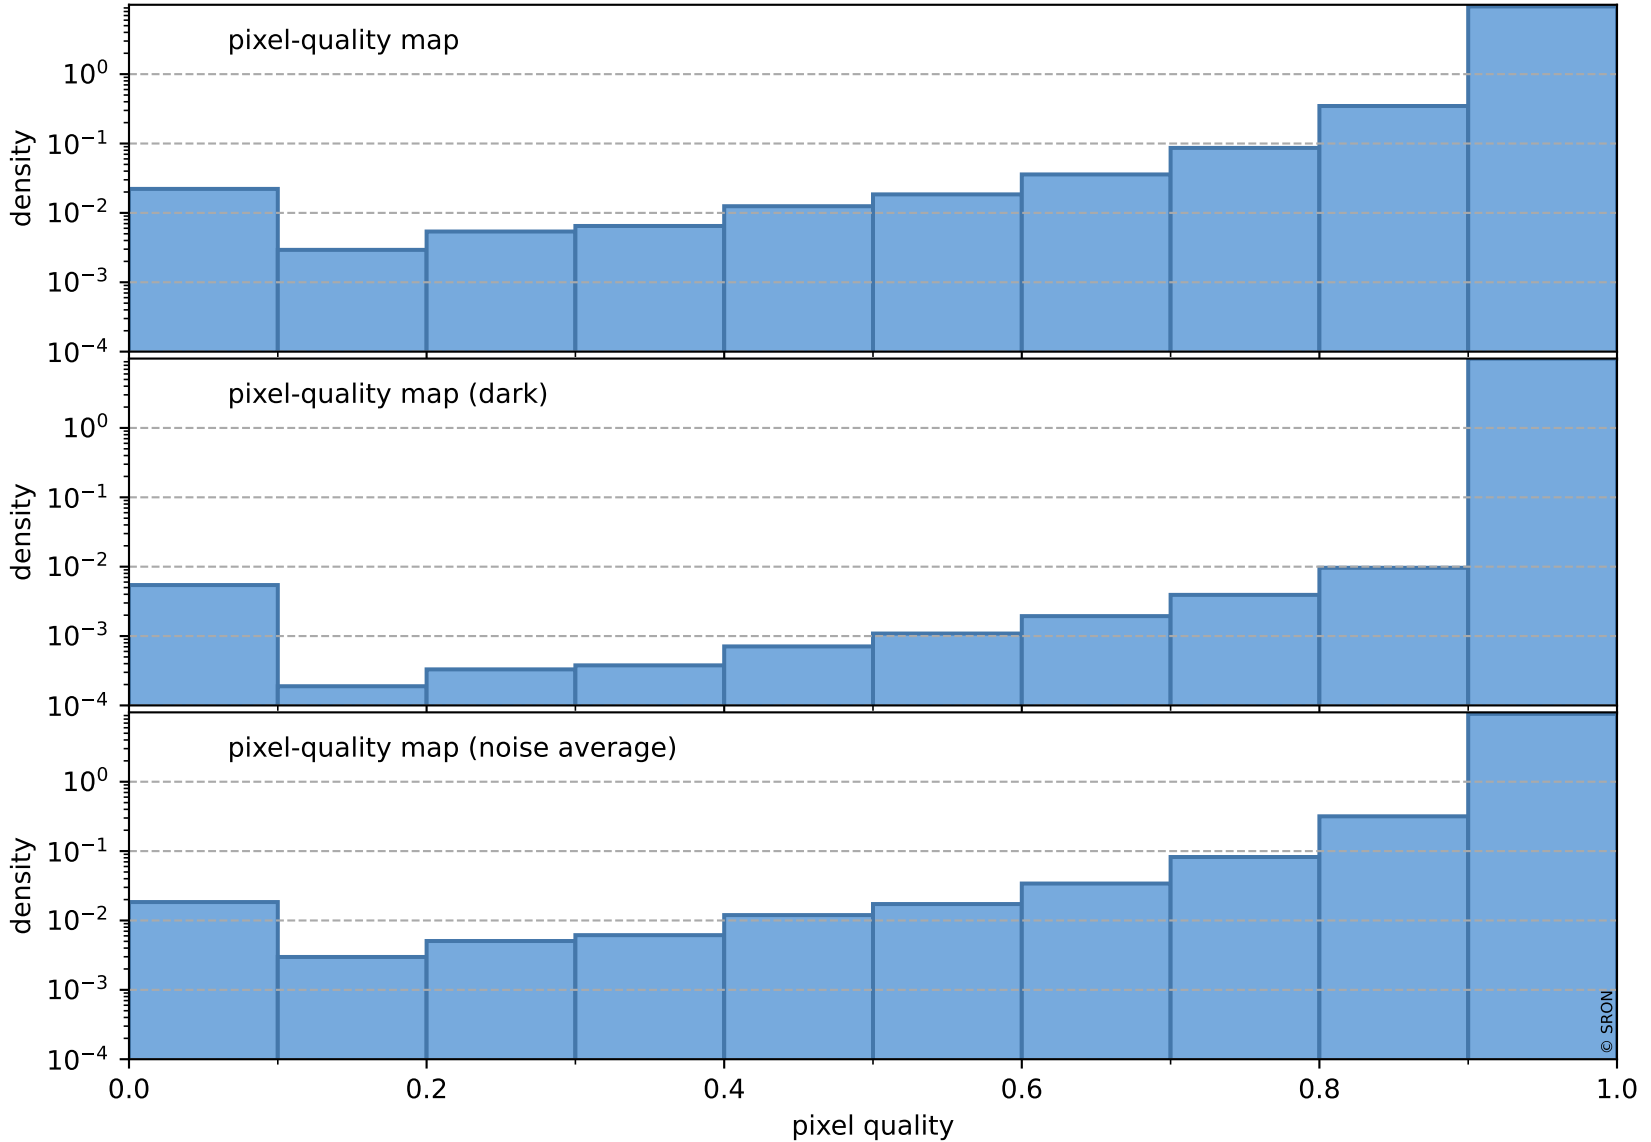

orbits : 19 in [21427, 21472]
coverage : 2021-12-01 / 2021-12-04
to good : 363
good to bad : 1883
to worst : 256
created : 2023-08-22T08:29:16

total quality compared with SWIR pixel-quality CKD

Tropomi SWIR pixel quality (official)

orbits : 19 in [21427, 21472]
coverage : 2021-12-01 / 2021-12-04
created : 2023-08-22T08:29:17

Histograms of pixel-quality

Tropomi SWIR pixel quality (official) ground-tracks of Sentinel-5P

orbits : 19 in [21427, 21472]
coverage : 2021-12-01 / 2021-12-04
created : 2023-08-22T08:29:17

Tropomi SWIR pixel quality (official)

orbits : [2827, 21472]
coverage : 2018-04-30 / 2021-12-04
created : 2023-08-22T08:29:18

trend of pixel quality & temperatures