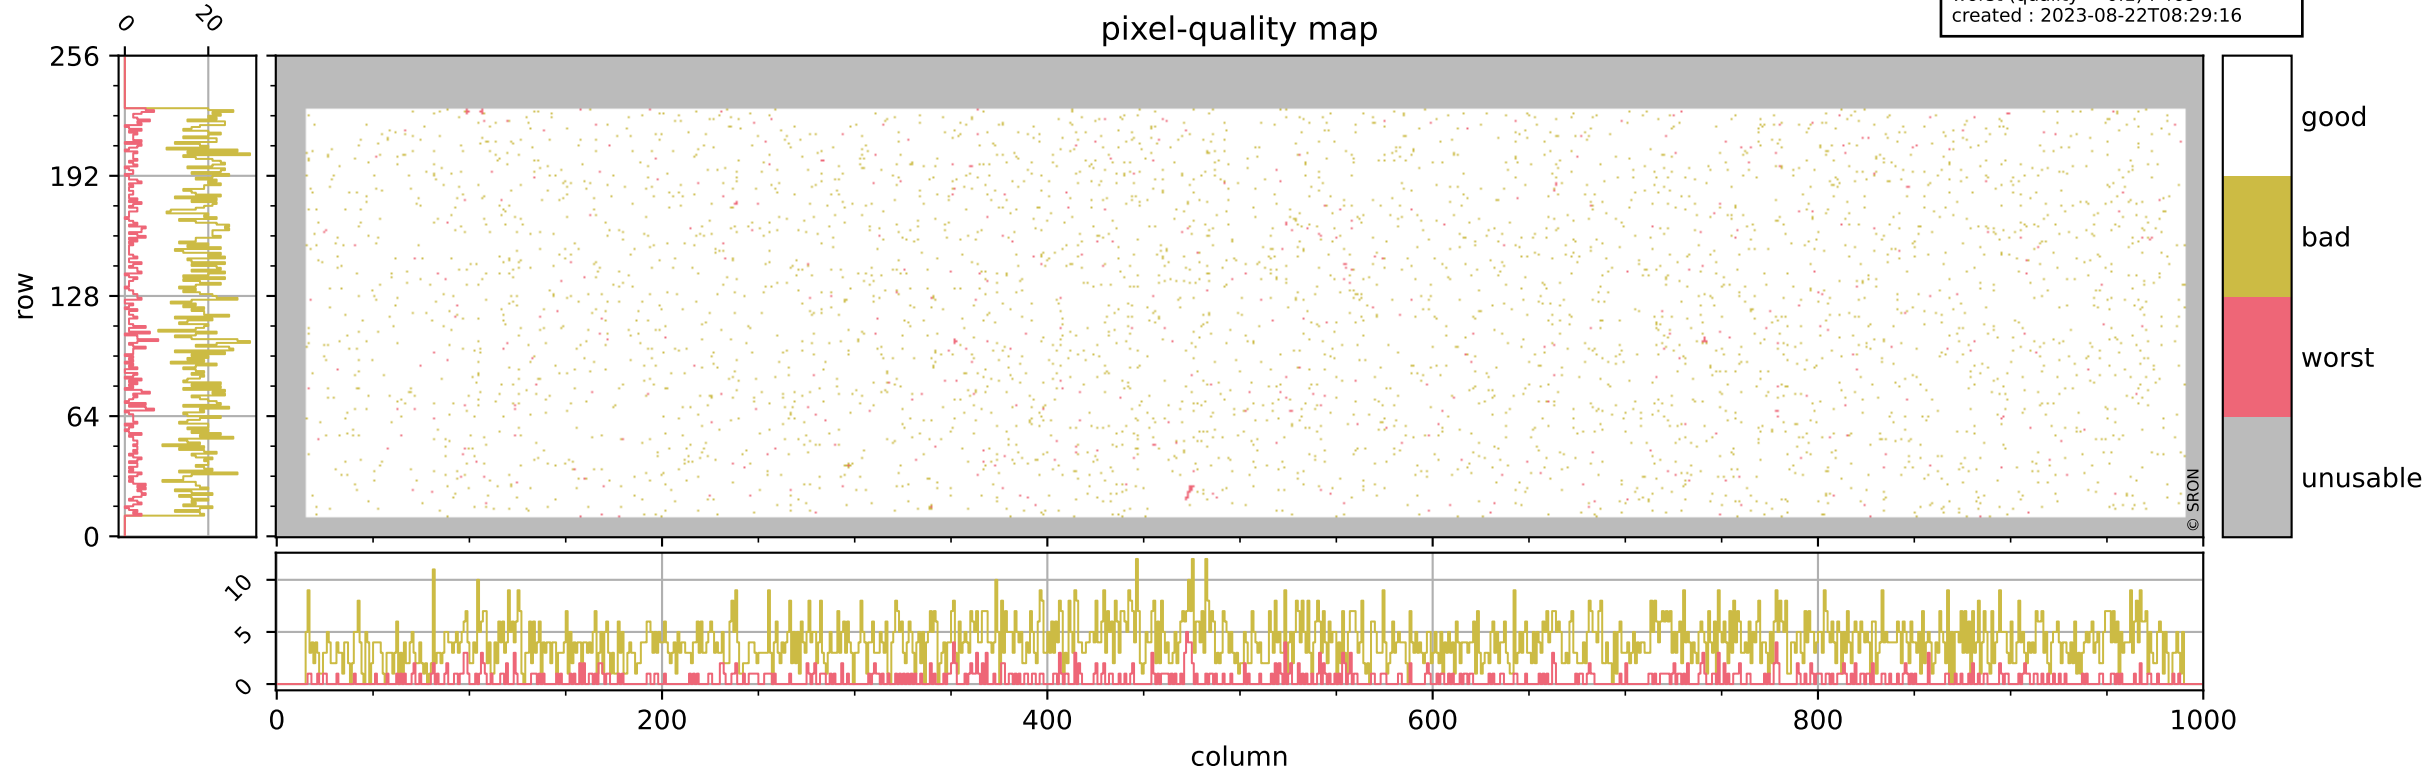

Tropomi SWIR pixel quality (official)

orbits : 19 in [21427, 21472]
coverage : 2021-12-01 / 2021-12-04
bad (quality < 0.8) : 4024
worst (quality < 0.1) : 469
created : 2023-08-22T08:29:16

pixel-quality map

Tropomi SWIR pixel quality (official)

orbits : 19 in [21427, 21472]
coverage : 2021-12-01 / 2021-12-04
bad (quality < 0.8) : 296
worst (quality < 0.1) : 115
created : 2023-08-22T08:29:16

Tropomi SWIR pixel quality (official)

orbits : 19 in [21427, 21472]
coverage : 2021-12-01 / 2021-12-04
bad (quality < 0.8) : 3768
worst (quality < 0.1) : 390
created : 2023-08-22T08:29:16

pixel-quality map (noise average)

Tropomi SWIR pixel quality (official)

orbits : 19 in [21427, 21472]
coverage : 2021-12-01 / 2021-12-04
created : 2023-08-22T08:29:17

Histograms of pixel-quality

Tropomi SWIR pixel quality (official) ground-tracks of Sentinel-5P

orbits : 19 in [21427, 21472]
coverage : 2021-12-01 / 2021-12-04
created : 2023-08-22T08:29:17