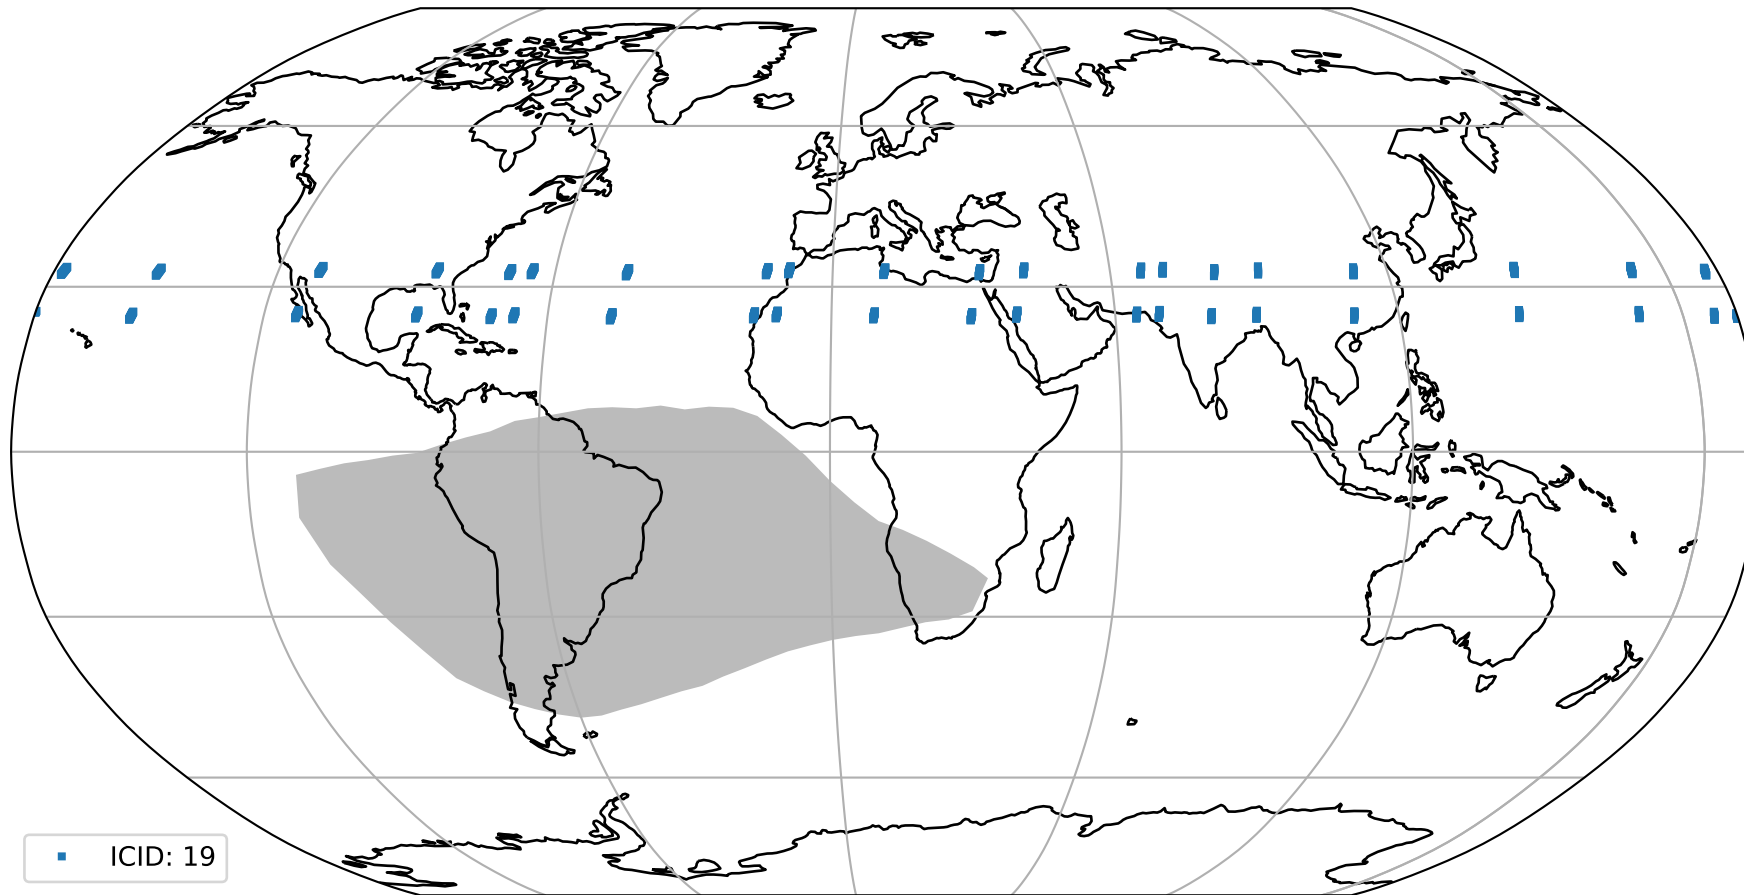

orbits : 20 in [21442, 21487]
coverage : 2021-12-02 / 2021-12-05
bad (quality < 0.8) : 3729
worst (quality < 0.1) : 379
created : 2023-08-22T08:29:19

pixel-quality map (noise average)

Tropomi SWIR pixel quality (official)

orbits : 20 in [21442, 21487]
coverage : 2021-12-02 / 2021-12-05
to good : 364
good to bad : 1856
to worst : 243
created : 2023-08-22T08:29:19

total quality compared with SWIR pixel-quality CKD

Tropomi SWIR pixel quality (official)

orbits : 20 in [21442, 21487]
coverage : 2021-12-02 / 2021-12-05
created : 2023-08-22T08:29:19

Histograms of pixel-quality

Tropomi SWIR pixel quality (official) ground-tracks of Sentinel-5P

orbits : 20 in [21442, 21487]
coverage : 2021-12-02 / 2021-12-05
created : 2023-08-22T08:29:20

Tropomi SWIR pixel quality (official)

orbits : [2827, 21487]
coverage : 2018-04-30 / 2021-12-05
created : 2023-08-22T08:29:20

trend of pixel quality & temperatures