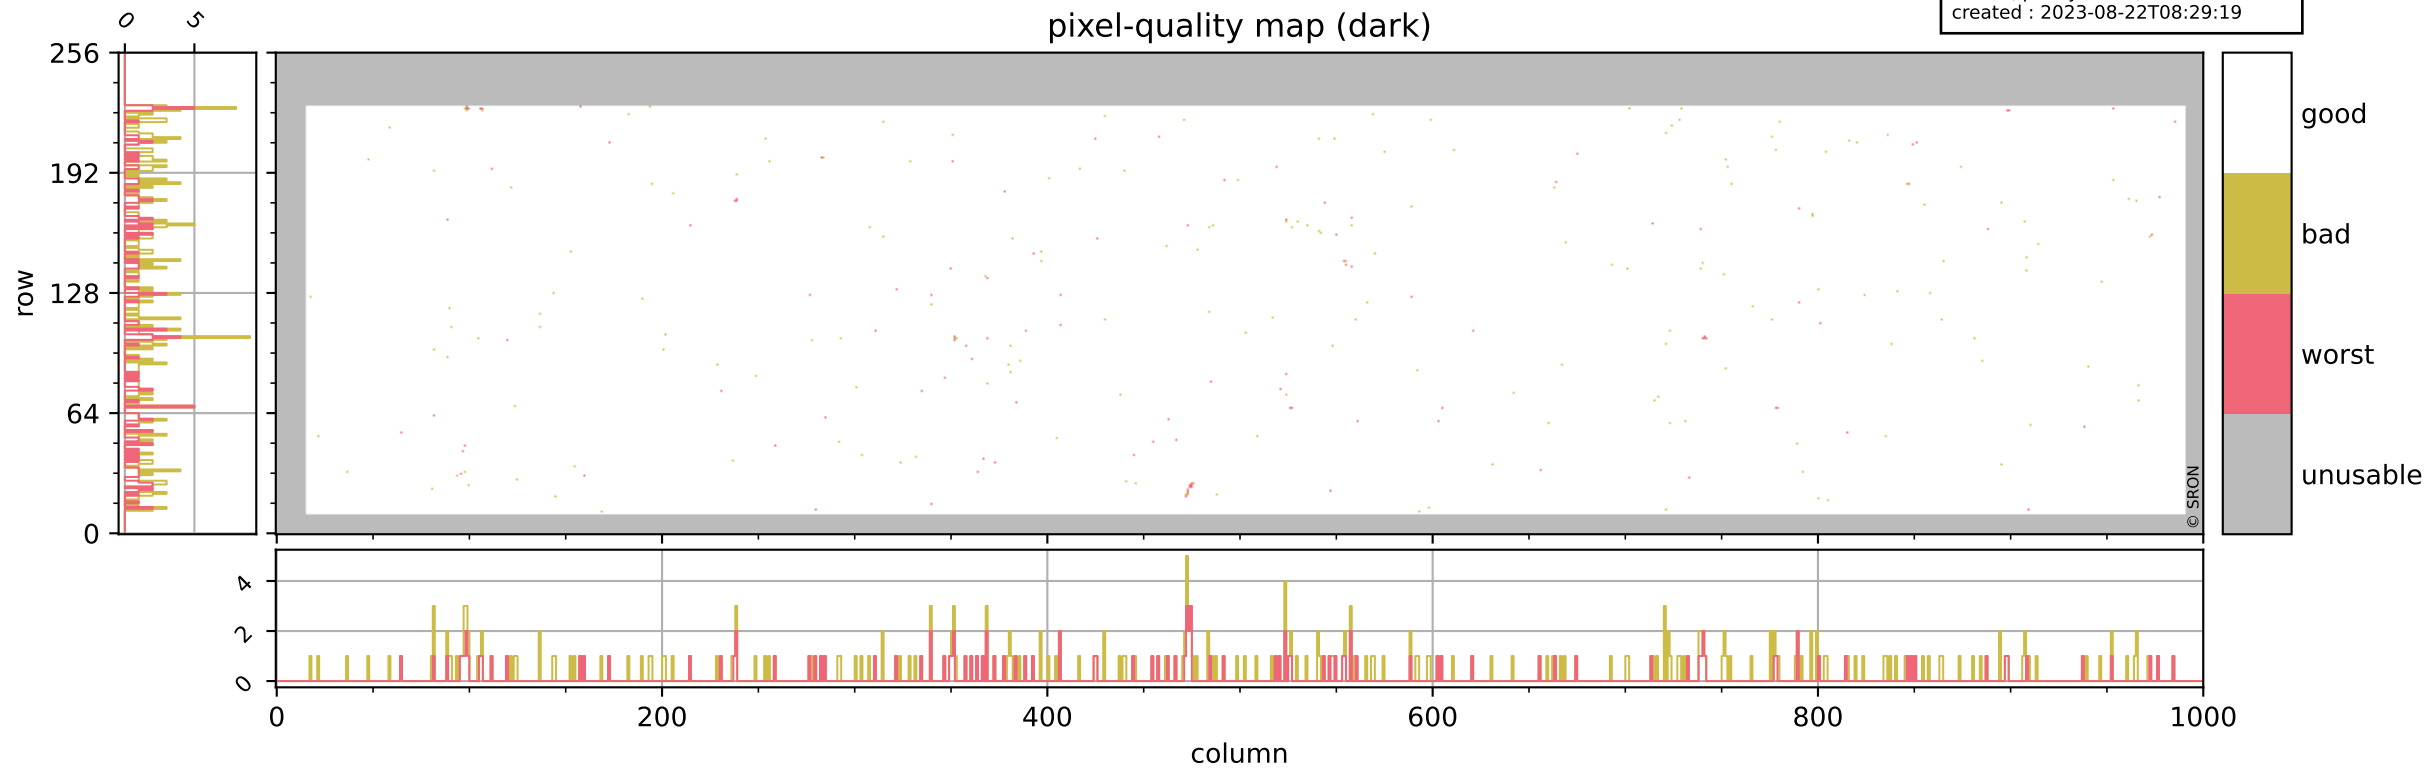

Tropomi SWIR pixel quality (official)

orbits : 20 in [21442, 21487]
coverage : 2021-12-02 / 2021-12-05
bad (quality < 0.8) : 3984
worst (quality < 0.1) : 457
created : 2023-08-22T08:29:18

pixel-quality map

Tropomi SWIR pixel quality (official)

orbits : 20 in [21442, 21487]
coverage : 2021-12-02 / 2021-12-05
bad (quality < 0.8) : 296
worst (quality < 0.1) : 113
created : 2023-08-22T08:29:19

Tropomi SWIR pixel quality (official)

orbits : 20 in [21442, 21487]
coverage : 2021-12-02 / 2021-12-05
bad (quality < 0.8) : 3729
worst (quality < 0.1) : 379
created : 2023-08-22T08:29:19

pixel-quality map (noise average)

Tropomi SWIR pixel quality (official)

orbits : 20 in [21442, 21487]
coverage : 2021-12-02 / 2021-12-05
created : 2023-08-22T08:29:19

Histograms of pixel-quality

Tropomi SWIR pixel quality (official) ground-tracks of Sentinel-5P

orbits : 20 in [21442, 21487]
coverage : 2021-12-02 / 2021-12-05
created : 2023-08-22T08:29:20