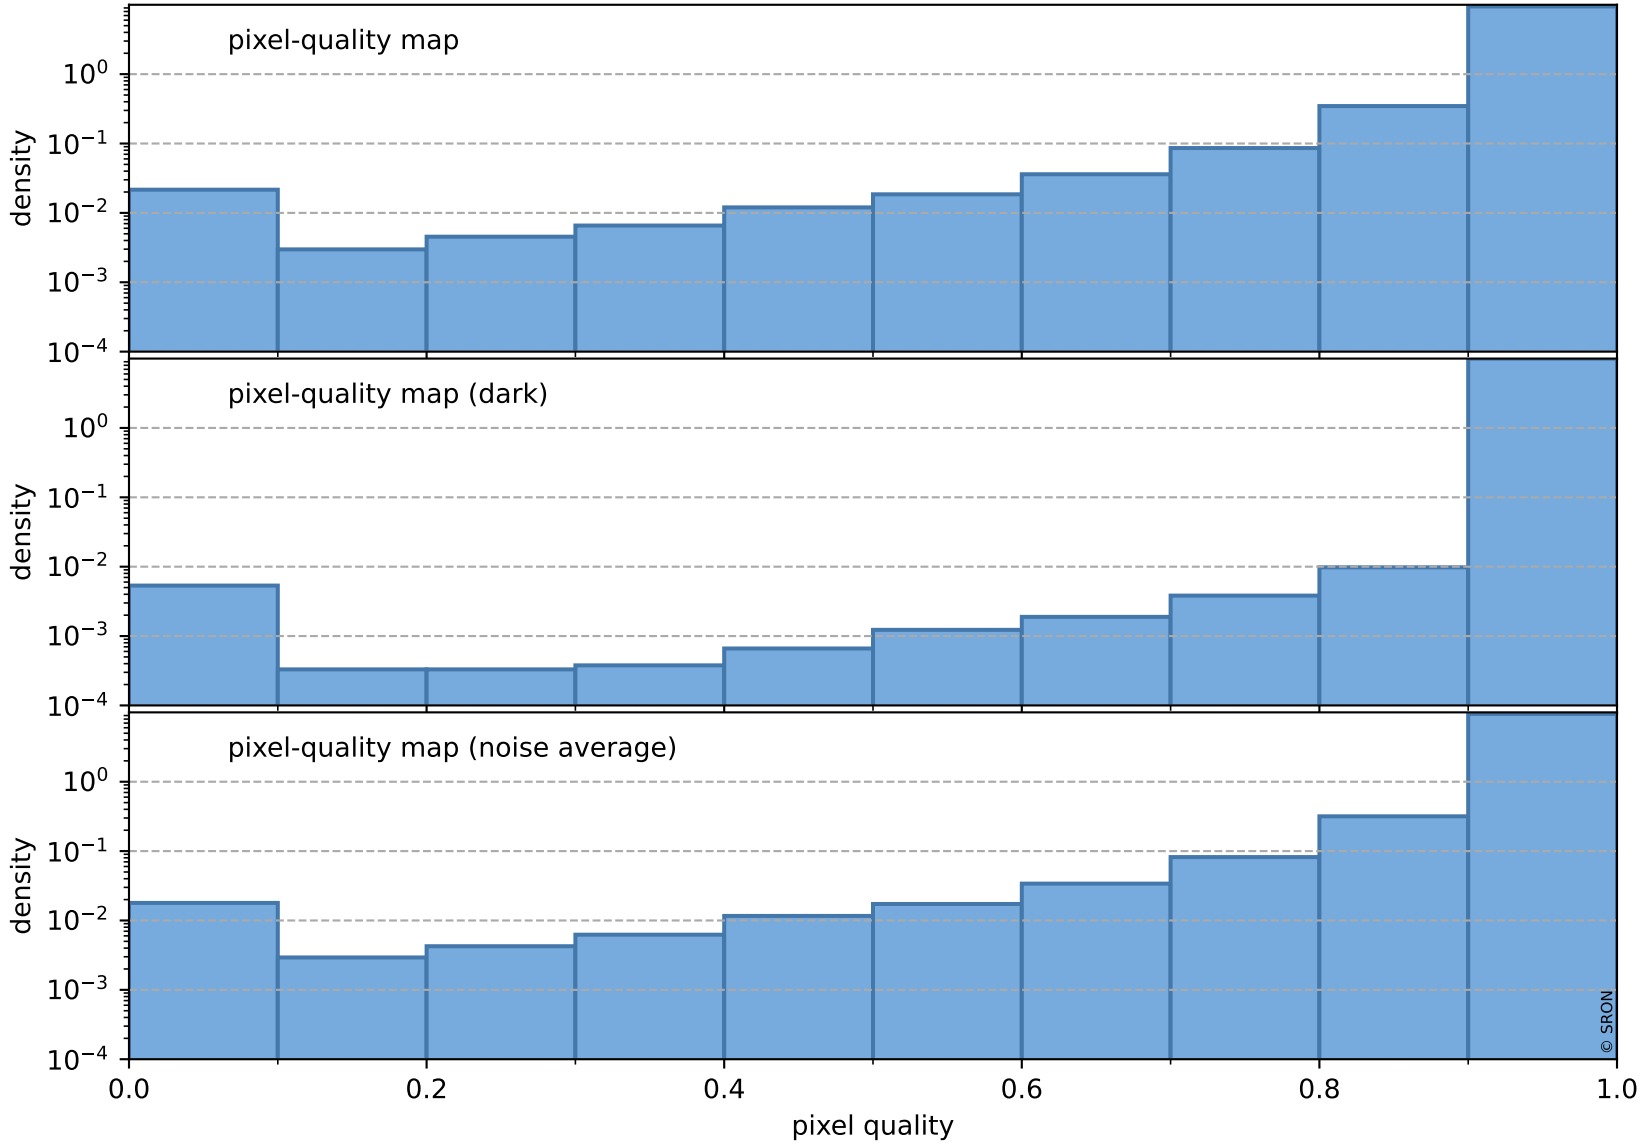

orbits : 20 in [21442, 21487]
coverage : 2021-12-02 / 2021-12-05
bad (quality < 0.8) : 3729
worst (quality < 0.1) : 379
created : 2023-08-22T08:29:19

pixel-quality map (noise average)

Tropomi SWIR pixel quality (official)

orbits : 20 in [21442, 21487]
coverage : 2021-12-02 / 2021-12-05
to good : 364
good to bad : 1856
to worst : 243
created : 2023-08-22T08:29:19

total quality compared with SWIR pixel-quality CKD

Tropomi SWIR pixel quality (official)

orbits : 20 in [21442, 21487]
coverage : 2021-12-02 / 2021-12-05
created : 2023-08-22T08:29:19

Histograms of pixel-quality

Tropomi SWIR pixel quality (official) ground-tracks of Sentinel-5P

orbits : 20 in [21442, 21487]
coverage : 2021-12-02 / 2021-12-05
created : 2023-08-22T08:29:20

Tropomi SWIR pixel quality (official)

orbits : [2827, 21487]
coverage : 2018-04-30 / 2021-12-05
created : 2023-08-22T08:29:20

trend of pixel quality & temperatures