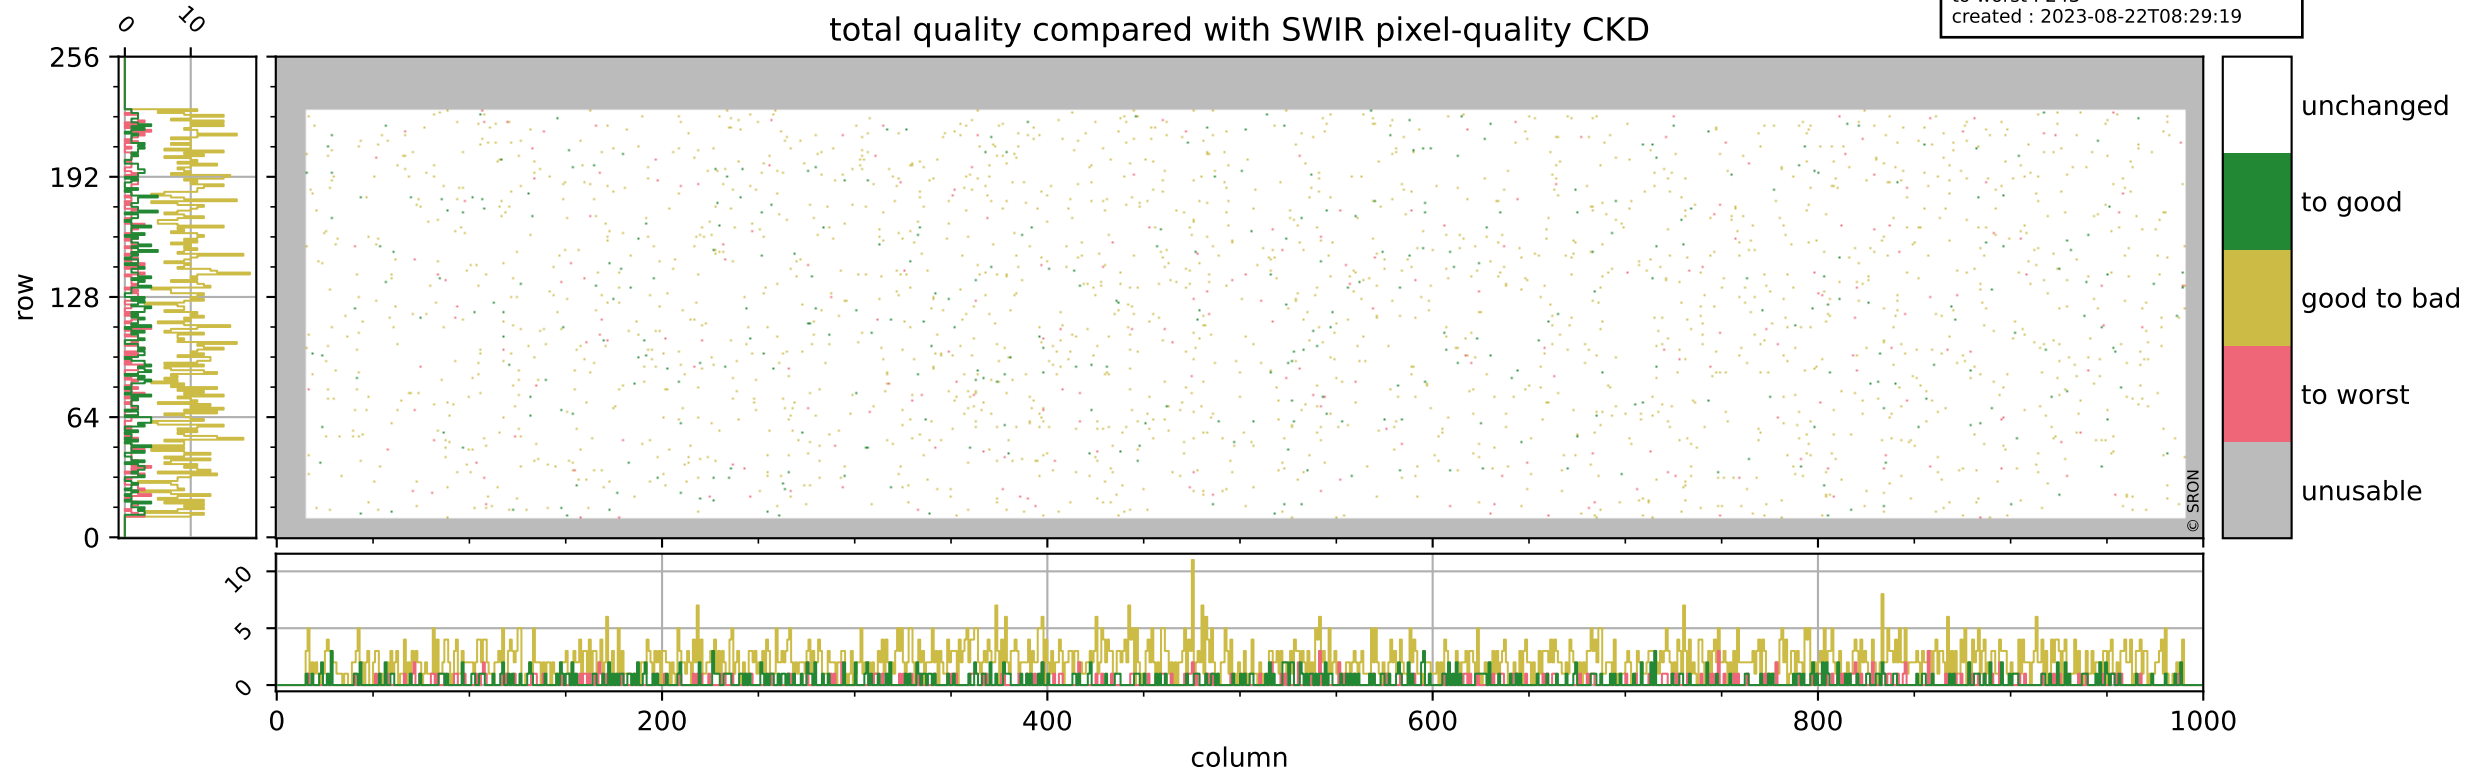

Tropomi SWIR pixel quality (official)

orbits : 20 in [21442, 21487]
coverage : 2021-12-02 / 2021-12-05
bad (quality < 0.8) : 296
worst (quality < 0.1) : 113
created : 2023-08-22T08:29:19

Tropomi SWIR pixel quality (official)

orbits : 20 in [21442, 21487]
coverage : 2021-12-02 / 2021-12-05
bad (quality < 0.8) : 3729
worst (quality < 0.1) : 379
created : 2023-08-22T08:29:19

pixel-quality map (noise average)

Tropomi SWIR pixel quality (official)

orbits : 20 in [21442, 21487]
coverage : 2021-12-02 / 2021-12-05
to good : 364
good to bad : 1856
to worst : 243
created : 2023-08-22T08:29:19

total quality compared with SWIR pixel-quality CKD

Tropomi SWIR pixel quality (official)

orbits : 20 in [21442, 21487]
coverage : 2021-12-02 / 2021-12-05
created : 2023-08-22T08:29:19

Histograms of pixel-quality

Tropomi SWIR pixel quality (official) ground-tracks of Sentinel-5P

orbits : 20 in [21442, 21487]
coverage : 2021-12-02 / 2021-12-05
created : 2023-08-22T08:29:20