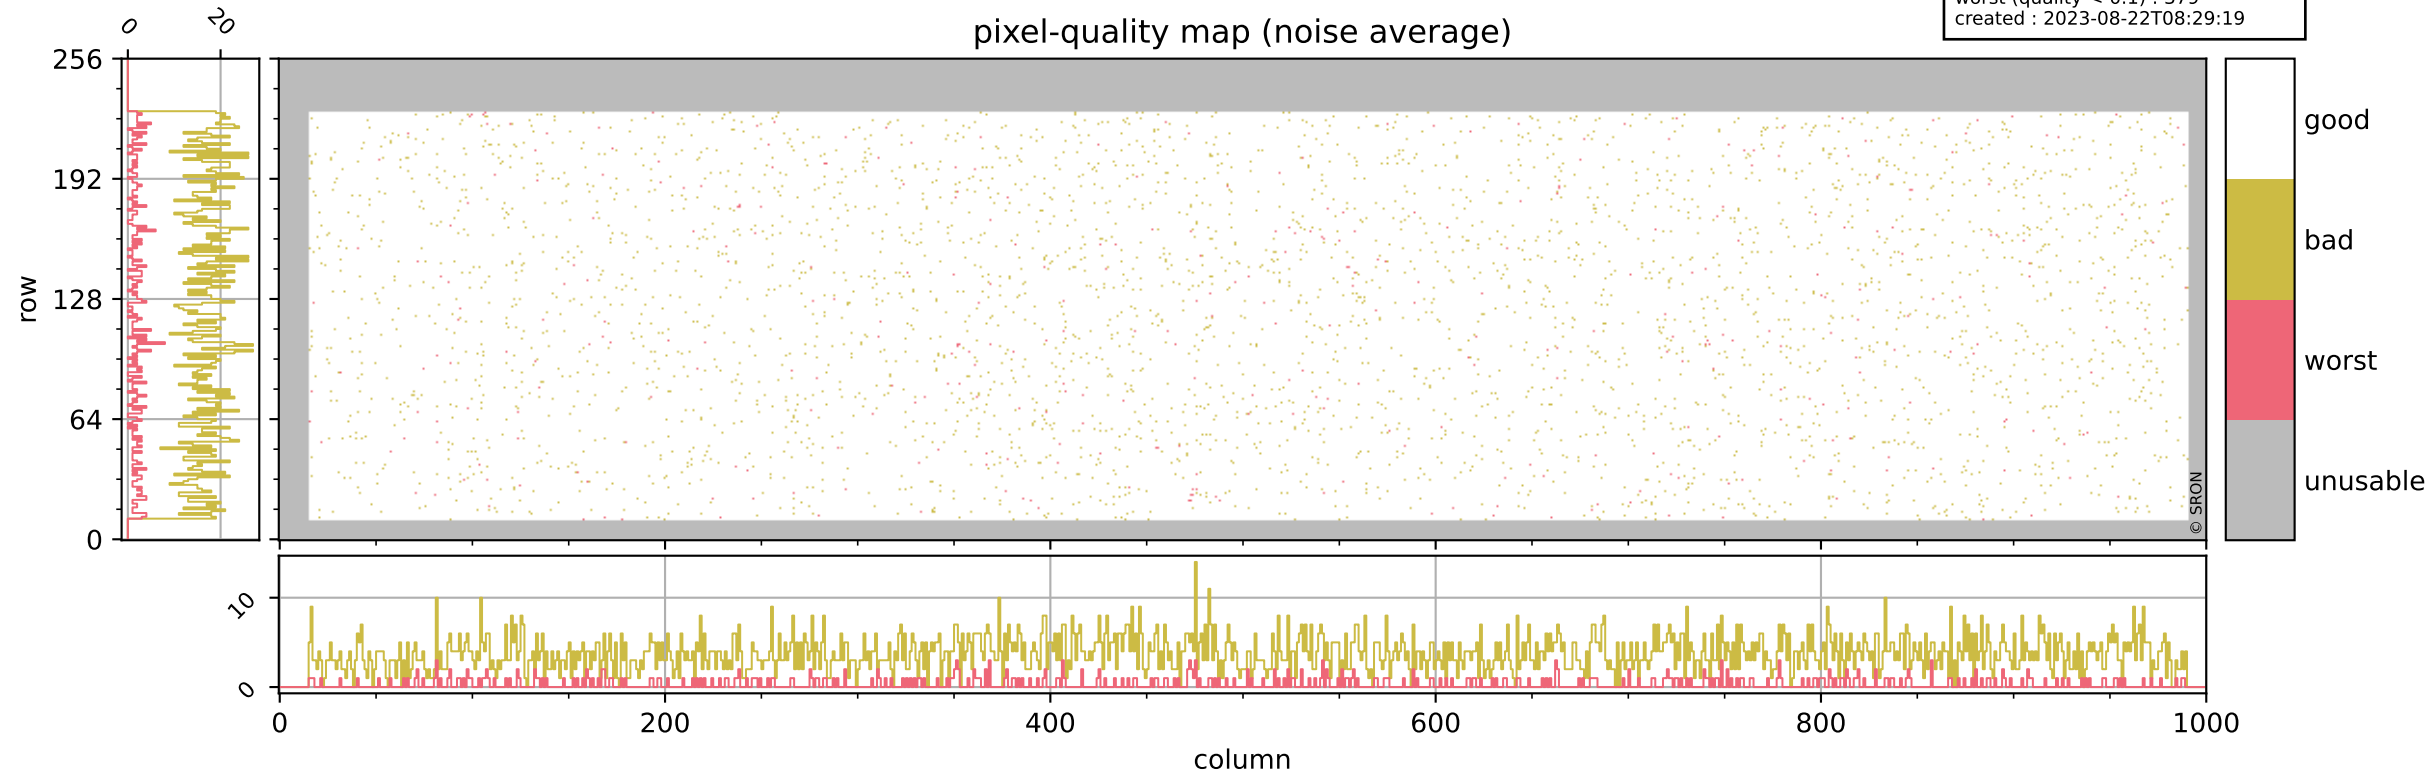

Tropomi SWIR pixel quality (official)

orbits : 20 in [21442, 21487]
coverage : 2021-12-02 / 2021-12-05
bad (quality < 0.8) : 296
worst (quality < 0.1) : 113
created : 2023-08-22T08:29:19

Tropomi SWIR pixel quality (official)

orbits : 20 in [21442, 21487]
coverage : 2021-12-02 / 2021-12-05
bad (quality < 0.8) : 3729
worst (quality < 0.1) : 379
created : 2023-08-22T08:29:19

pixel-quality map (noise average)

Tropomi SWIR pixel quality (official)

orbits : 20 in [21442, 21487]
coverage : 2021-12-02 / 2021-12-05
to good : 364
good to bad : 1856
to worst : 243
created : 2023-08-22T08:29:19

total quality compared with SWIR pixel-quality CKD

Tropomi SWIR pixel quality (official)

orbits : 20 in [21442, 21487]
coverage : 2021-12-02 / 2021-12-05
created : 2023-08-22T08:29:19

Histograms of pixel-quality

Tropomi SWIR pixel quality (official) ground-tracks of Sentinel-5P

orbits : 20 in [21442, 21487]
coverage : 2021-12-02 / 2021-12-05
created : 2023-08-22T08:29:20