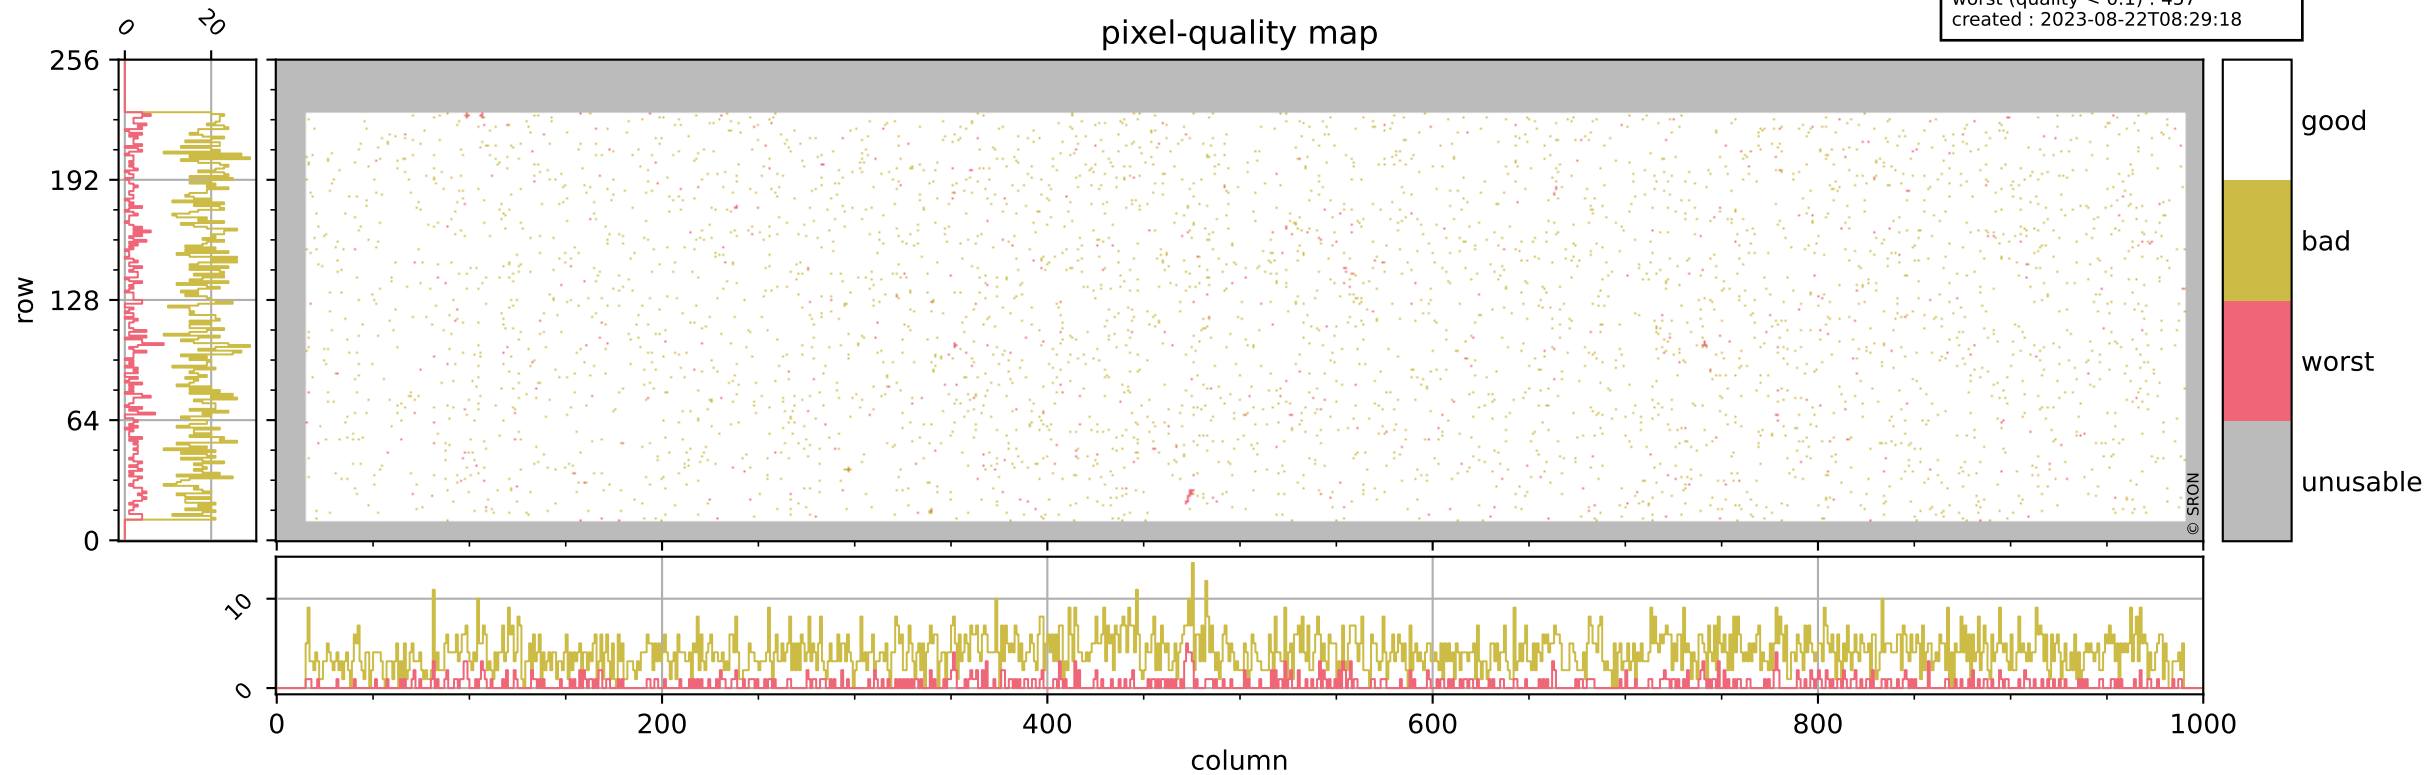

Tropomi SWIR pixel quality (official)

orbits : 20 in [21442, 21487]
coverage : 2021-12-02 / 2021-12-05
bad (quality < 0.8) : 3984
worst (quality < 0.1) : 457
created : 2023-08-22T08:29:18

pixel-quality map

Tropomi SWIR pixel quality (official)

orbits : 20 in [21442, 21487]
coverage : 2021-12-02 / 2021-12-05
bad (quality < 0.8) : 296
worst (quality < 0.1) : 113
created : 2023-08-22T08:29:19

Tropomi SWIR pixel quality (official)

orbits : 20 in [21442, 21487]
coverage : 2021-12-02 / 2021-12-05
bad (quality < 0.8) : 3729
worst (quality < 0.1) : 379
created : 2023-08-22T08:29:19

pixel-quality map (noise average)

Tropomi SWIR pixel quality (official)

orbits : 20 in [21442, 21487]
coverage : 2021-12-02 / 2021-12-05
created : 2023-08-22T08:29:19

Histograms of pixel-quality

Tropomi SWIR pixel quality (official) ground-tracks of Sentinel-5P

orbits : 20 in [21442, 21487]
coverage : 2021-12-02 / 2021-12-05
created : 2023-08-22T08:29:20