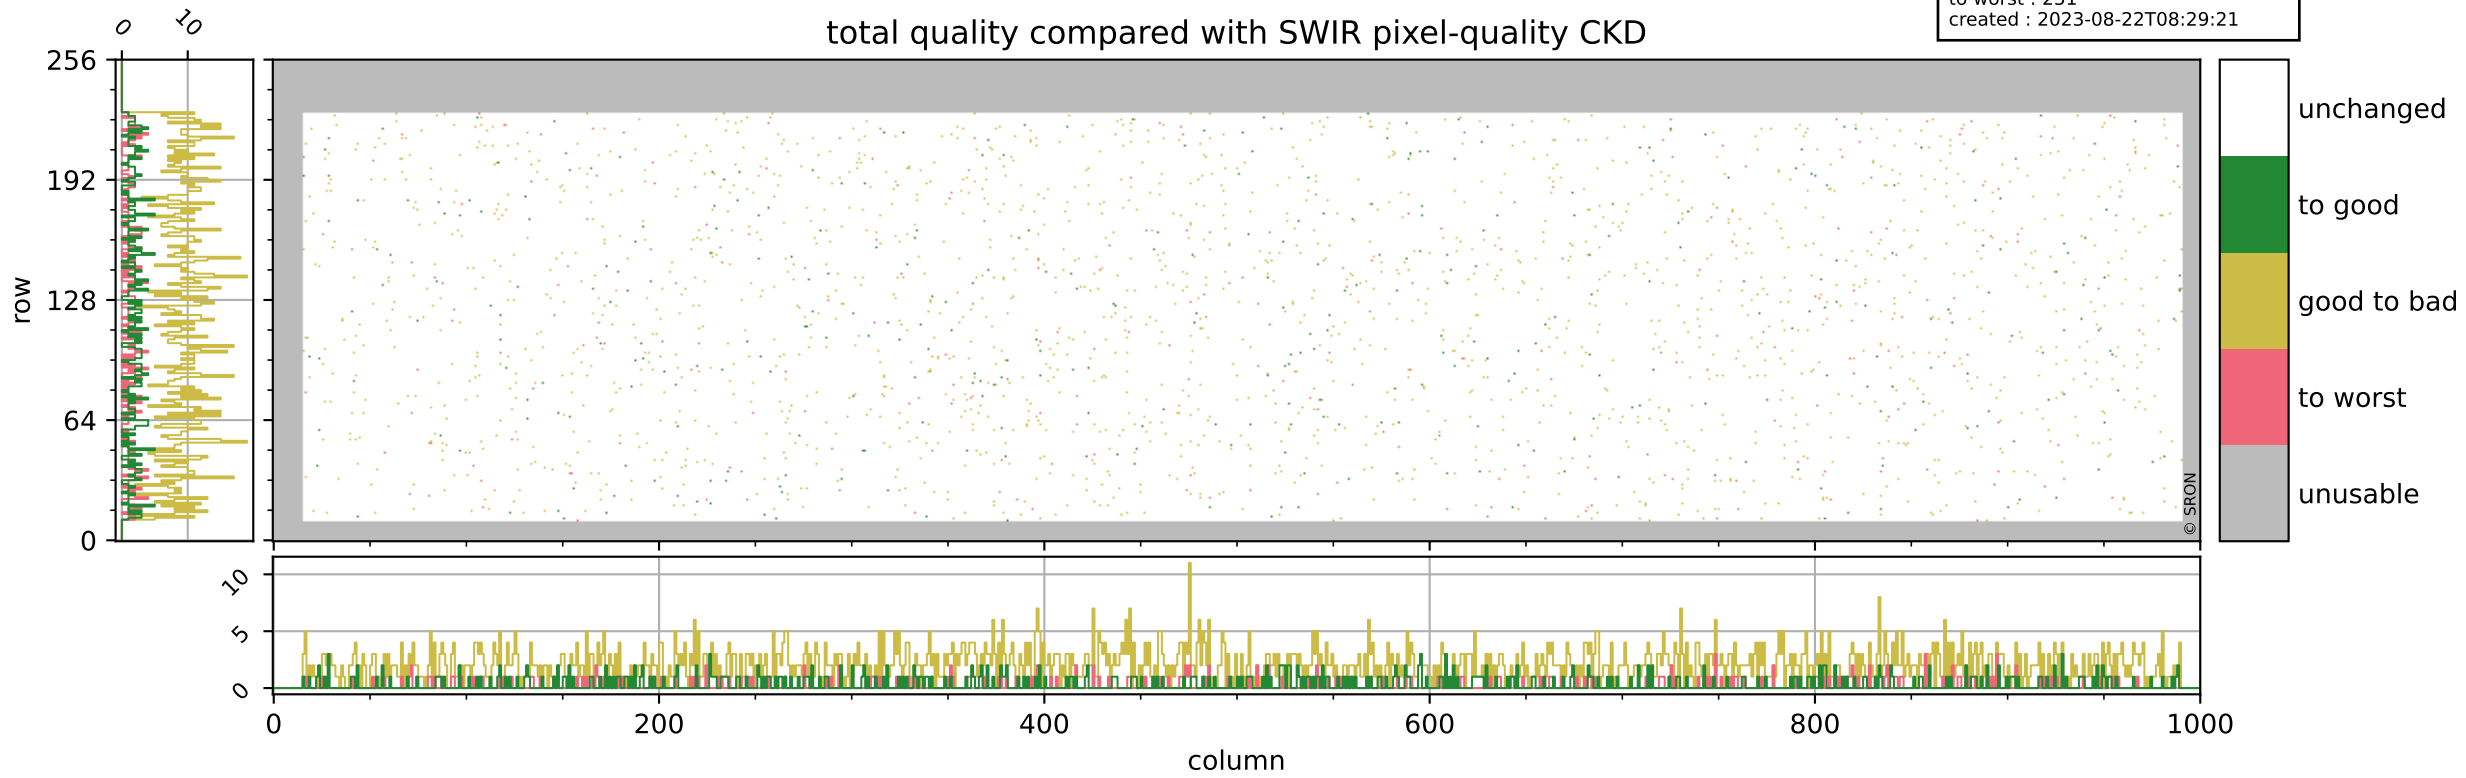

orbits : 19 in [21457, 21502]
coverage : 2021-12-03 / 2021-12-07
bad (quality < 0.8) : 298
worst (quality < 0.1) : 116
created : 2023-08-22T08:29:21

pixel-quality map (dark)

Tropomi SWIR pixel quality (official)

orbits : 19 in [21457, 21502]
coverage : 2021-12-03 / 2021-12-07
bad (quality < 0.8) : 3678
worst (quality < 0.1) : 386
created : 2023-08-22T08:29:21

pixel-quality map (noise average)

Tropomi SWIR pixel quality (official)

orbits : 19 in [21457, 21502]
coverage : 2021-12-03 / 2021-12-07
to good : 370
good to bad : 1800
to worst : 251
created : 2023-08-22T08:29:21

total quality compared with SWIR pixel-quality CKD

Tropomi SWIR pixel quality (official)

orbits : 19 in [21457, 21502]
coverage : 2021-12-03 / 2021-12-07
created : 2023-08-22T08:29:22

Histograms of pixel-quality

Tropomi SWIR pixel quality (official) ground-tracks of Sentinel-5P

orbits : 19 in [21457, 21502]
coverage : 2021-12-03 / 2021-12-07
created : 2023-08-22T08:29:22