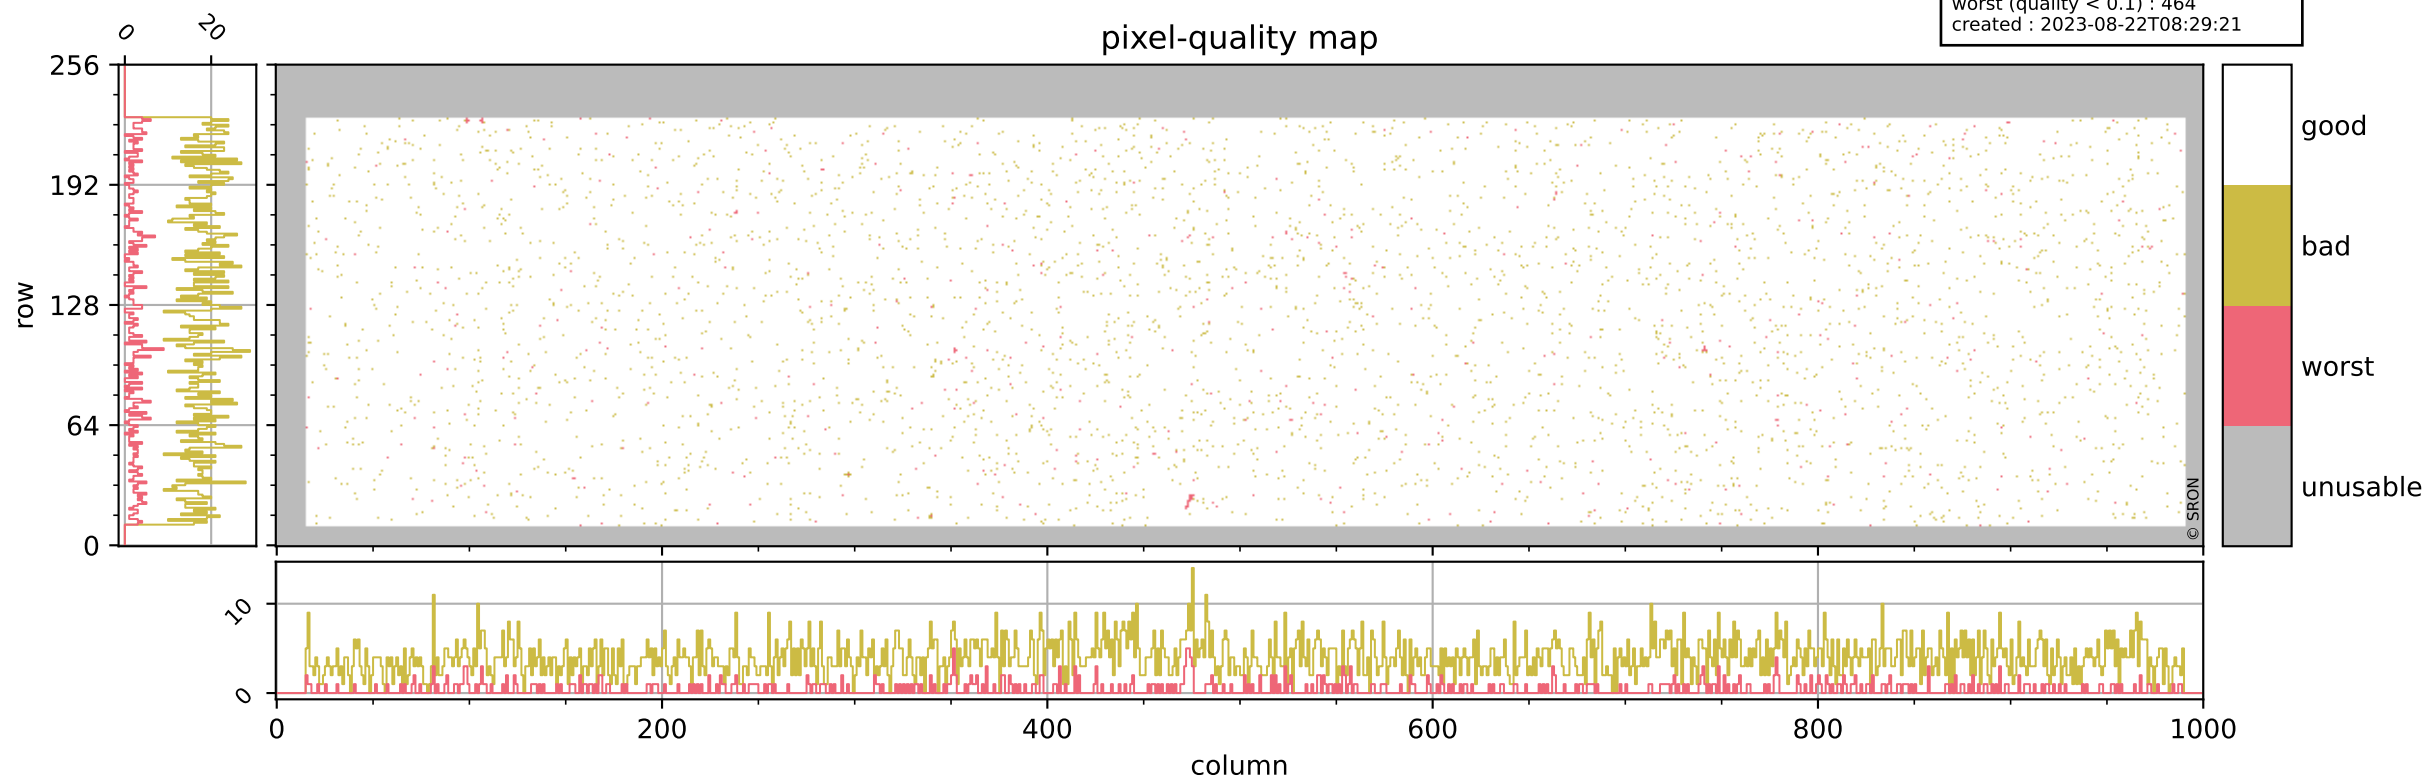

Tropomi SWIR pixel quality (official)

orbits : 19 in [21457, 21502]
coverage : 2021-12-03 / 2021-12-07
bad (quality < 0.8) : 3930
worst (quality < 0.1) : 464
created : 2023-08-22T08:29:21

Tropomi SWIR pixel quality (official)

orbits : 19 in [21457, 21502]
coverage : 2021-12-03 / 2021-12-07
bad (quality < 0.8) : 298
worst (quality < 0.1) : 116
created : 2023-08-22T08:29:21

pixel-quality map (dark)

Tropomi SWIR pixel quality (official)

orbits : 19 in [21457, 21502]
coverage : 2021-12-03 / 2021-12-07
bad (quality < 0.8) : 3678
worst (quality < 0.1) : 386
created : 2023-08-22T08:29:21

pixel-quality map (noise average)

Tropomi SWIR pixel quality (official)

orbits : 19 in [21457, 21502]
coverage : 2021-12-03 / 2021-12-07
to good : 370
good to bad : 1800
to worst : 251
created : 2023-08-22T08:29:21

total quality compared with SWIR pixel-quality CKD

Tropomi SWIR pixel quality (official)