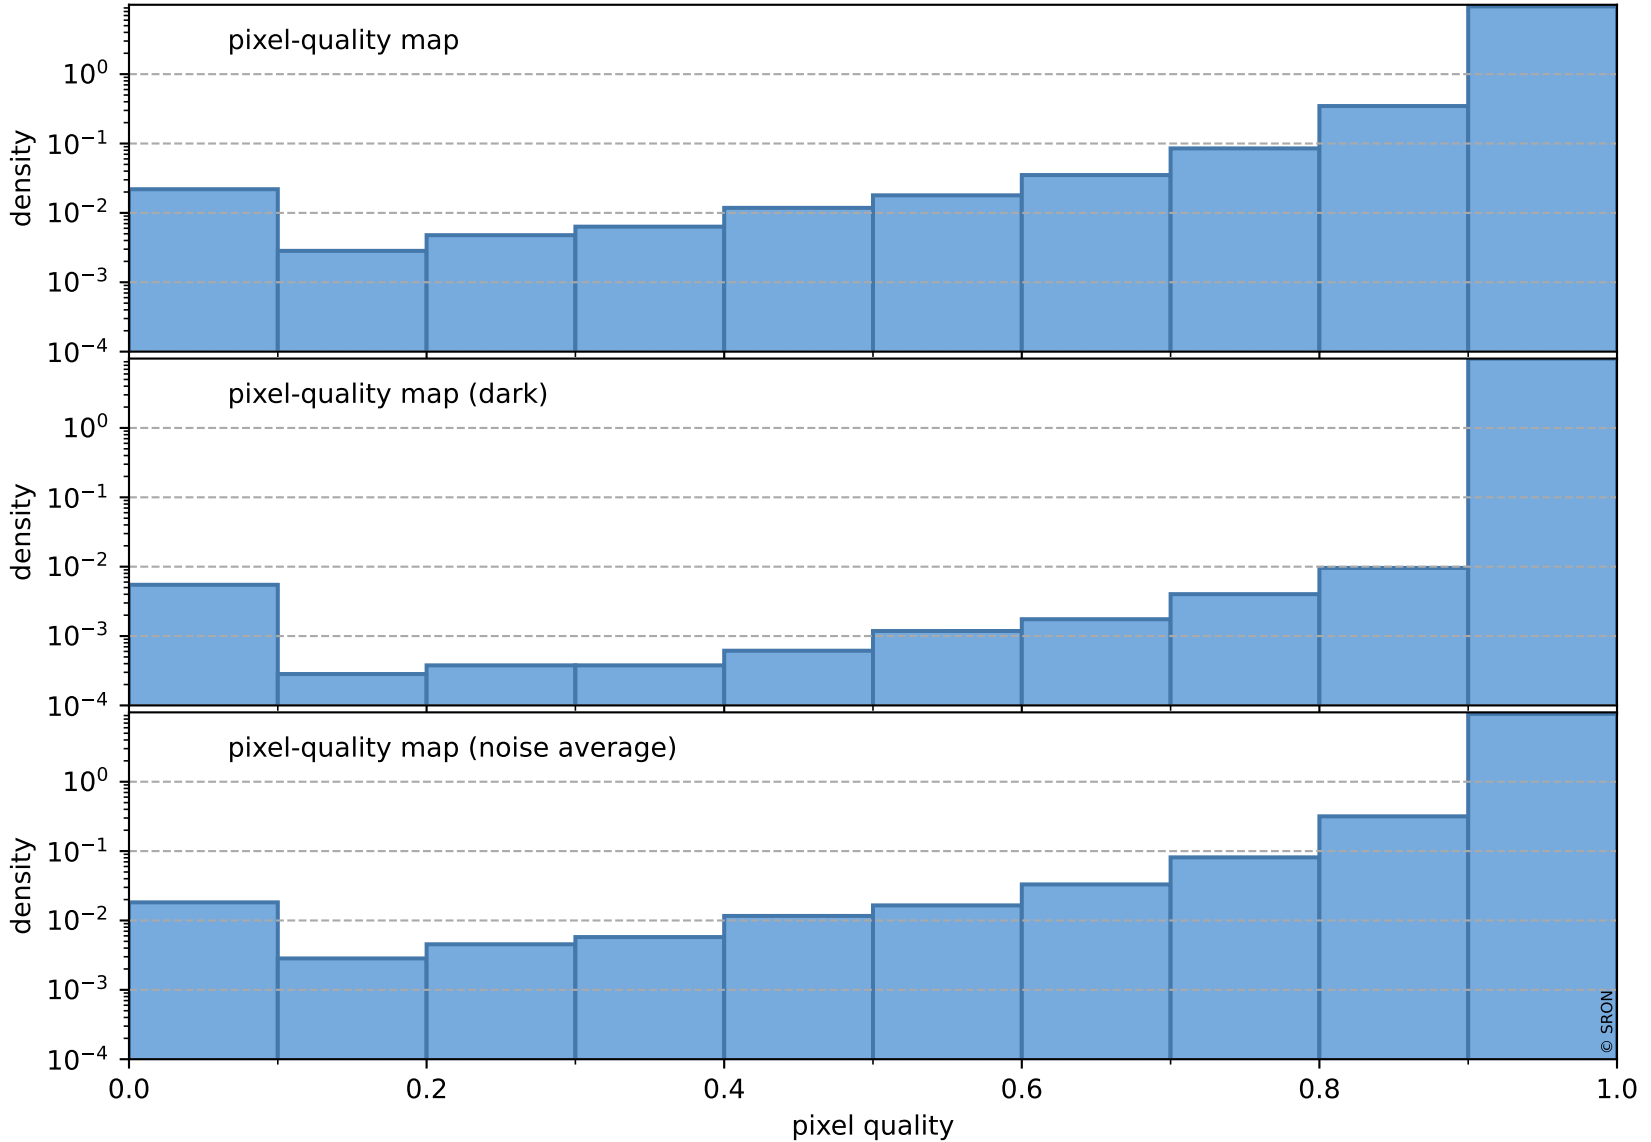

orbits : 19 in [21457, 21502]
coverage : 2021-12-03 / 2021-12-07
to good : 370
good to bad : 1800
to worst : 251
created : 2023-08-22T08:29:21

total quality compared with SWIR pixel-quality CKD

Tropomi SWIR pixel quality (official)

orbits : 19 in [21457, 21502]
coverage : 2021-12-03 / 2021-12-07
created : 2023-08-22T08:29:22

Histograms of pixel-quality

Tropomi SWIR pixel quality (official) ground-tracks of Sentinel-5P

orbits : 19 in [21457, 21502]
coverage : 2021-12-03 / 2021-12-07
created : 2023-08-22T08:29:22

Tropomi SWIR pixel quality (official)

orbits : [2827, 21502]
coverage : 2018-04-30 / 2021-12-07
created : 2023-08-22T08:29:22

trend of pixel quality & temperatures