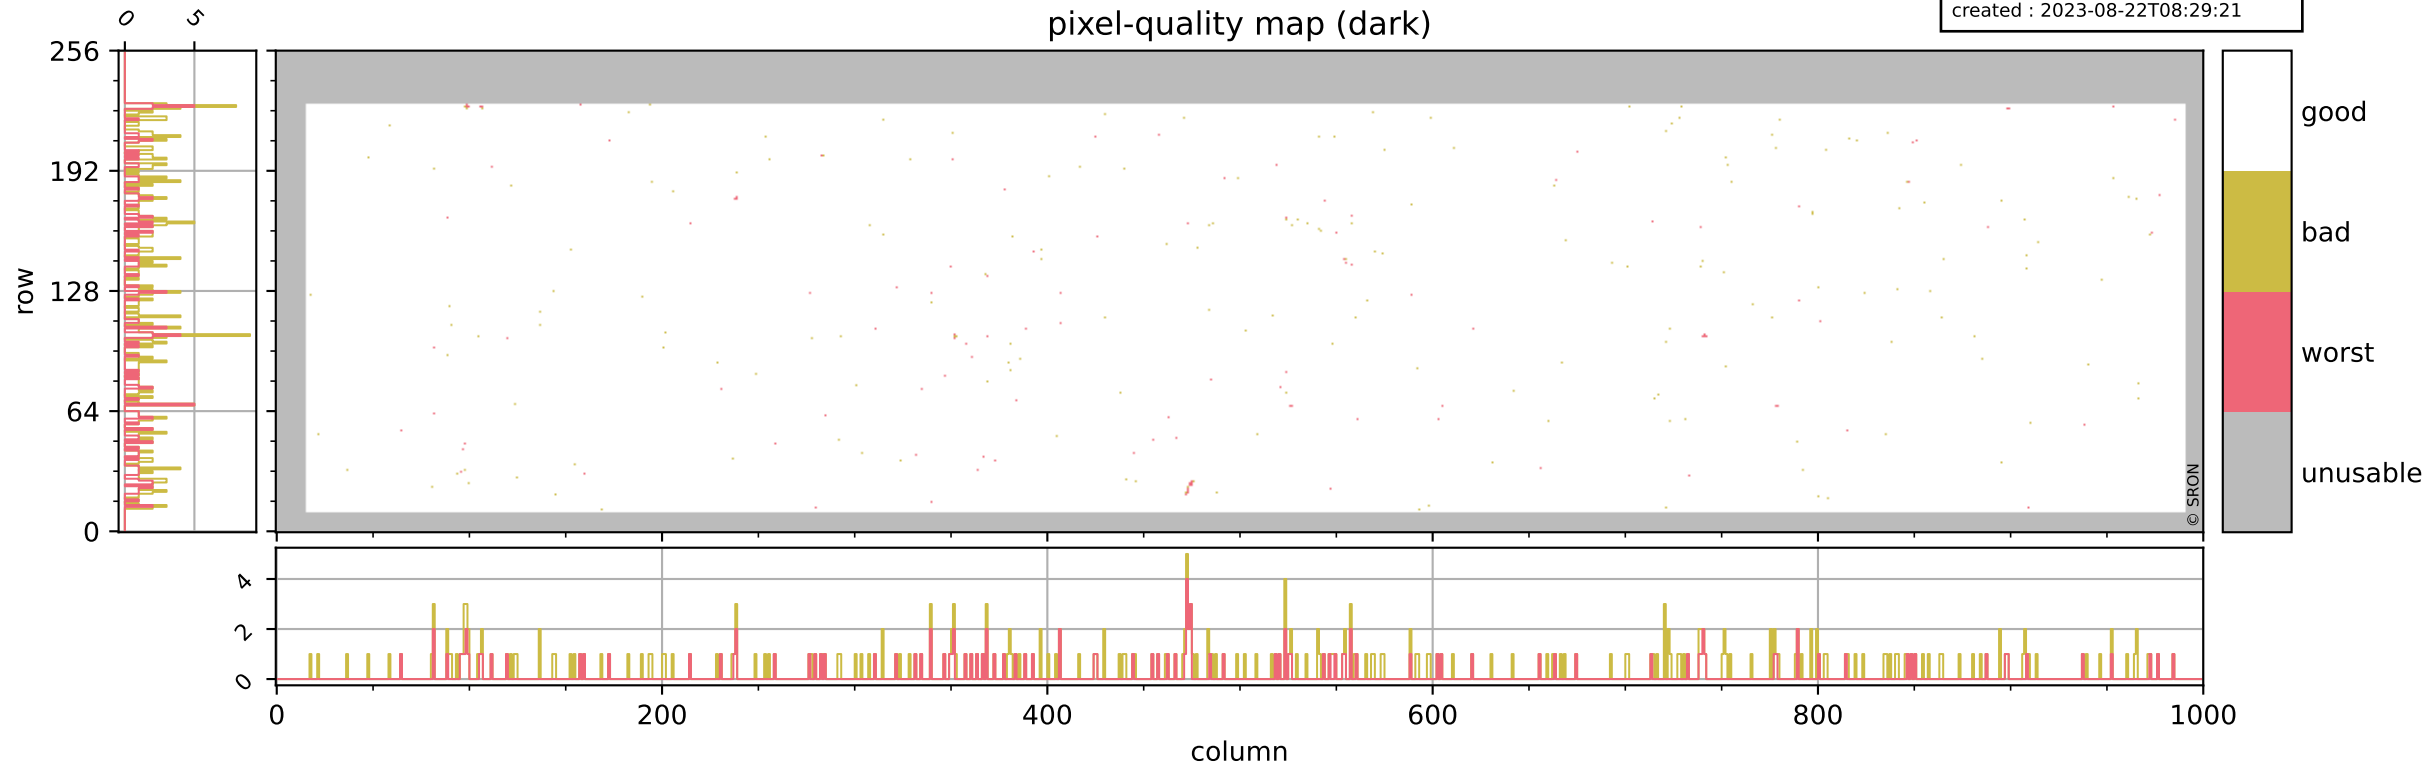

Tropomi SWIR pixel quality (official)

orbits : 19 in [21457, 21502]
coverage : 2021-12-03 / 2021-12-07
bad (quality < 0.8) : 3930
worst (quality < 0.1) : 464
created : 2023-08-22T08:29:21

Tropomi SWIR pixel quality (official)

orbits : 19 in [21457, 21502]
coverage : 2021-12-03 / 2021-12-07
bad (quality < 0.8) : 298
worst (quality < 0.1) : 116
created : 2023-08-22T08:29:21

pixel-quality map (dark)

Tropomi SWIR pixel quality (official)

orbits : 19 in [21457, 21502]
coverage : 2021-12-03 / 2021-12-07
bad (quality < 0.8) : 3678
worst (quality < 0.1) : 386
created : 2023-08-22T08:29:21

pixel-quality map (noise average)

Tropomi SWIR pixel quality (official)

orbits : 19 in [21457, 21502]
coverage : 2021-12-03 / 2021-12-07
to good : 370
good to bad : 1800
to worst : 251
created : 2023-08-22T08:29:21

total quality compared with SWIR pixel-quality CKD

Tropomi SWIR pixel quality (official)