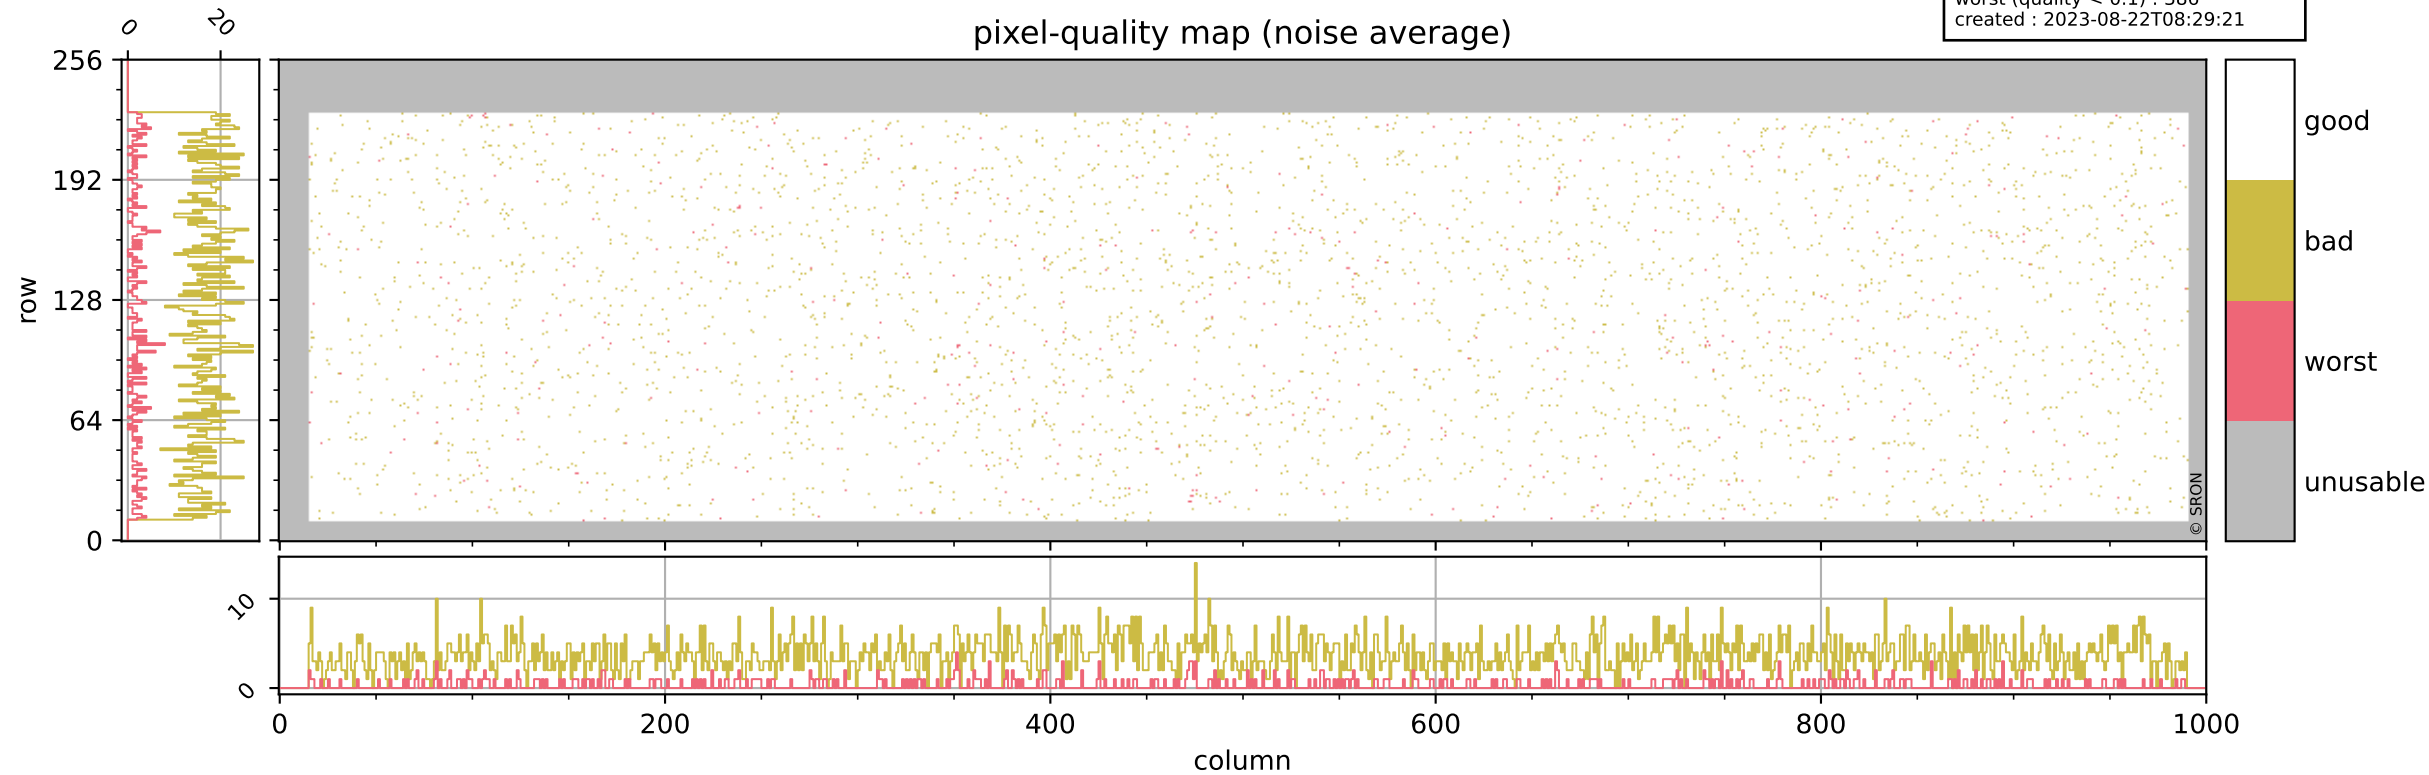

orbits : 19 in [21457, 21502]
coverage : 2021-12-03 / 2021-12-07
bad (quality < 0.8) : 298
worst (quality < 0.1) : 116
created : 2023-08-22T08:29:21

pixel-quality map (dark)

Tropomi SWIR pixel quality (official)

orbits : 19 in [21457, 21502]
coverage : 2021-12-03 / 2021-12-07
bad (quality < 0.8) : 3678
worst (quality < 0.1) : 386
created : 2023-08-22T08:29:21

pixel-quality map (noise average)

Tropomi SWIR pixel quality (official)

orbits : 19 in [21457, 21502]
coverage : 2021-12-03 / 2021-12-07
to good : 370
good to bad : 1800
to worst : 251
created : 2023-08-22T08:29:21

total quality compared with SWIR pixel-quality CKD

Tropomi SWIR pixel quality (official)

orbits : 19 in [21457, 21502]
coverage : 2021-12-03 / 2021-12-07
created : 2023-08-22T08:29:22

Histograms of pixel-quality

Tropomi SWIR pixel quality (official) ground-tracks of Sentinel-5P

orbits : 19 in [21457, 21502]
coverage : 2021-12-03 / 2021-12-07
created : 2023-08-22T08:29:22