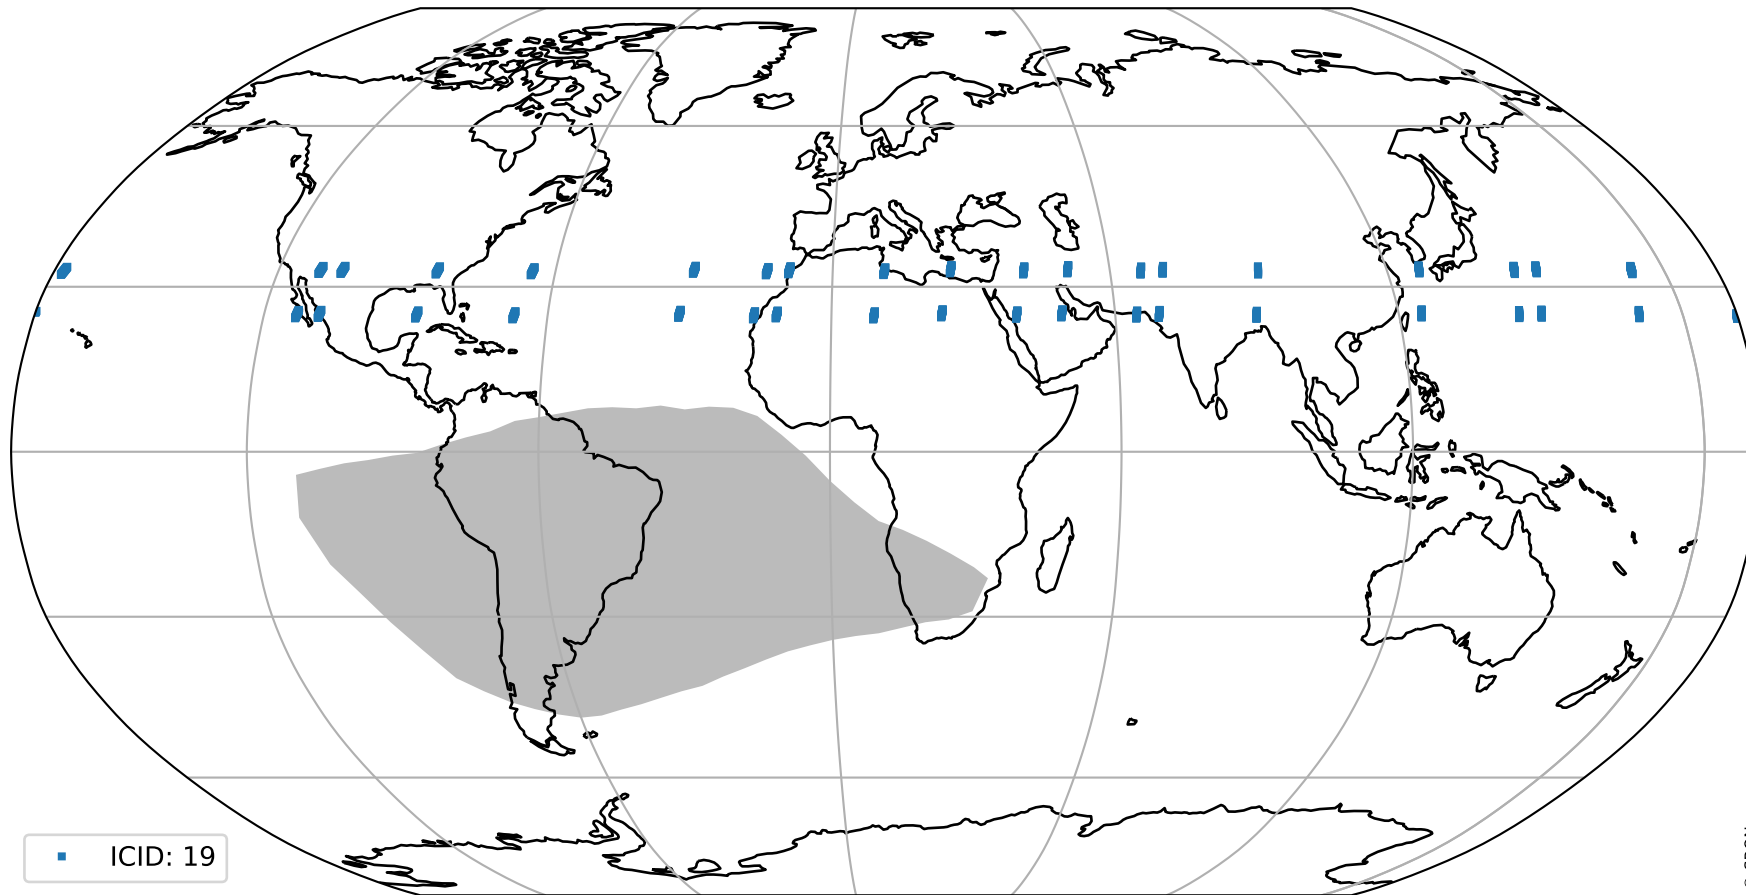

orbits : 19 in [21457, 21502]
coverage : 2021-12-03 / 2021-12-07
bad (quality < 0.8) : 3678
worst (quality < 0.1) : 386
created : 2023-08-22T08:29:21

pixel-quality map (noise average)

Tropomi SWIR pixel quality (official)

orbits : 19 in [21457, 21502]
coverage : 2021-12-03 / 2021-12-07
to good : 370
good to bad : 1800
to worst : 251
created : 2023-08-22T08:29:21

total quality compared with SWIR pixel-quality CKD

Tropomi SWIR pixel quality (official)

orbits : 19 in [21457, 21502]
coverage : 2021-12-03 / 2021-12-07
created : 2023-08-22T08:29:22

Histograms of pixel-quality

Tropomi SWIR pixel quality (official) ground-tracks of Sentinel-5P

orbits : 19 in [21457, 21502]
coverage : 2021-12-03 / 2021-12-07
created : 2023-08-22T08:29:22

Tropomi SWIR pixel quality (official)

orbits : [2827, 21502]
coverage : 2018-04-30 / 2021-12-07
created : 2023-08-22T08:29:22

trend of pixel quality & temperatures