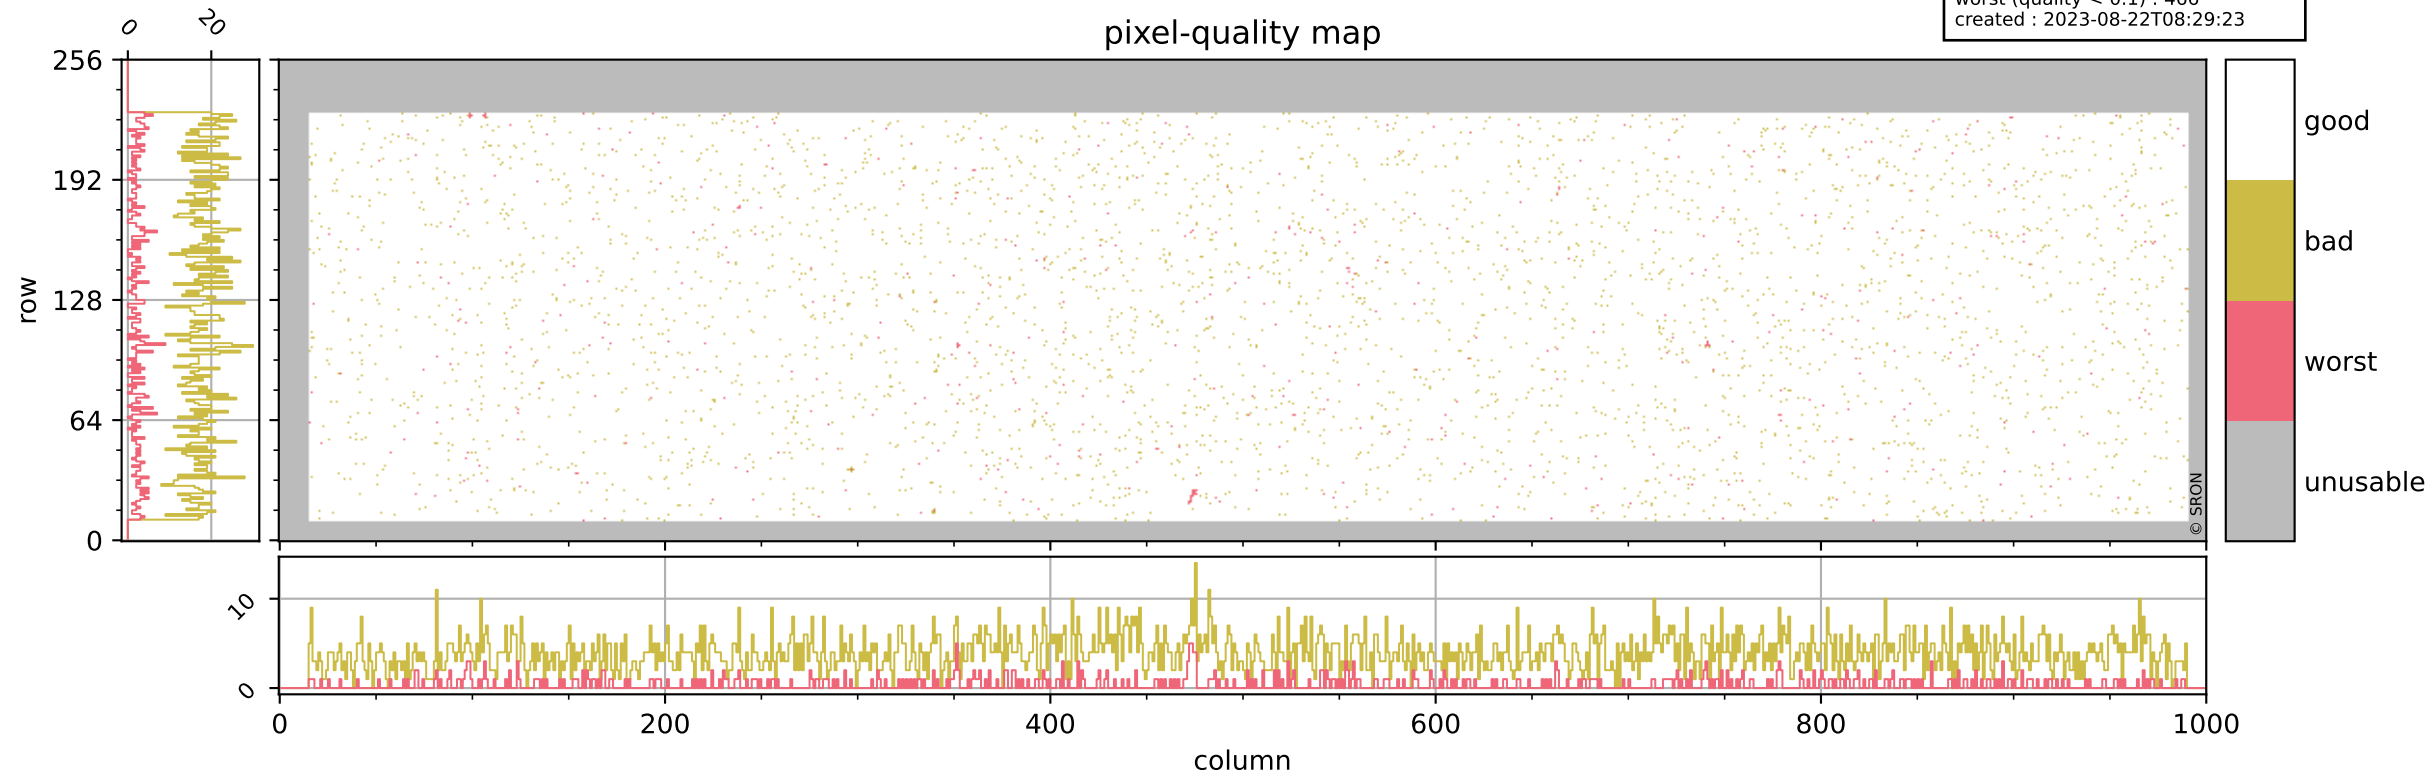

Tropomi SWIR pixel quality (official)

orbits : 20 in [21472, 21517]
coverage : 2021-12-04 / 2021-12-07
bad (quality < 0.8) : 3893
worst (quality < 0.1) : 466
created : 2023-08-22T08:29:23

pixel-quality map

Tropomi SWIR pixel quality (official)

orbits : 20 in [21472, 21517]
coverage : 2021-12-04 / 2021-12-07
bad (quality < 0.8) : 298
worst (quality < 0.1) : 117
created : 2023-08-22T08:29:24

pixel-quality map (dark)

Tropomi SWIR pixel quality (official)

orbits : 20 in [21472, 21517]
coverage : 2021-12-04 / 2021-12-07
bad (quality < 0.8) : 3643
worst (quality < 0.1) : 388
created : 2023-08-22T08:29:24

pixel-quality map (noise average)

Tropomi SWIR pixel quality (official)

orbits : 20 in [21472, 21517]
coverage : 2021-12-04 / 2021-12-07
created : 2023-08-22T08:29:24

Histograms of pixel-quality

Tropomi SWIR pixel quality (official) ground-tracks of Sentinel-5P