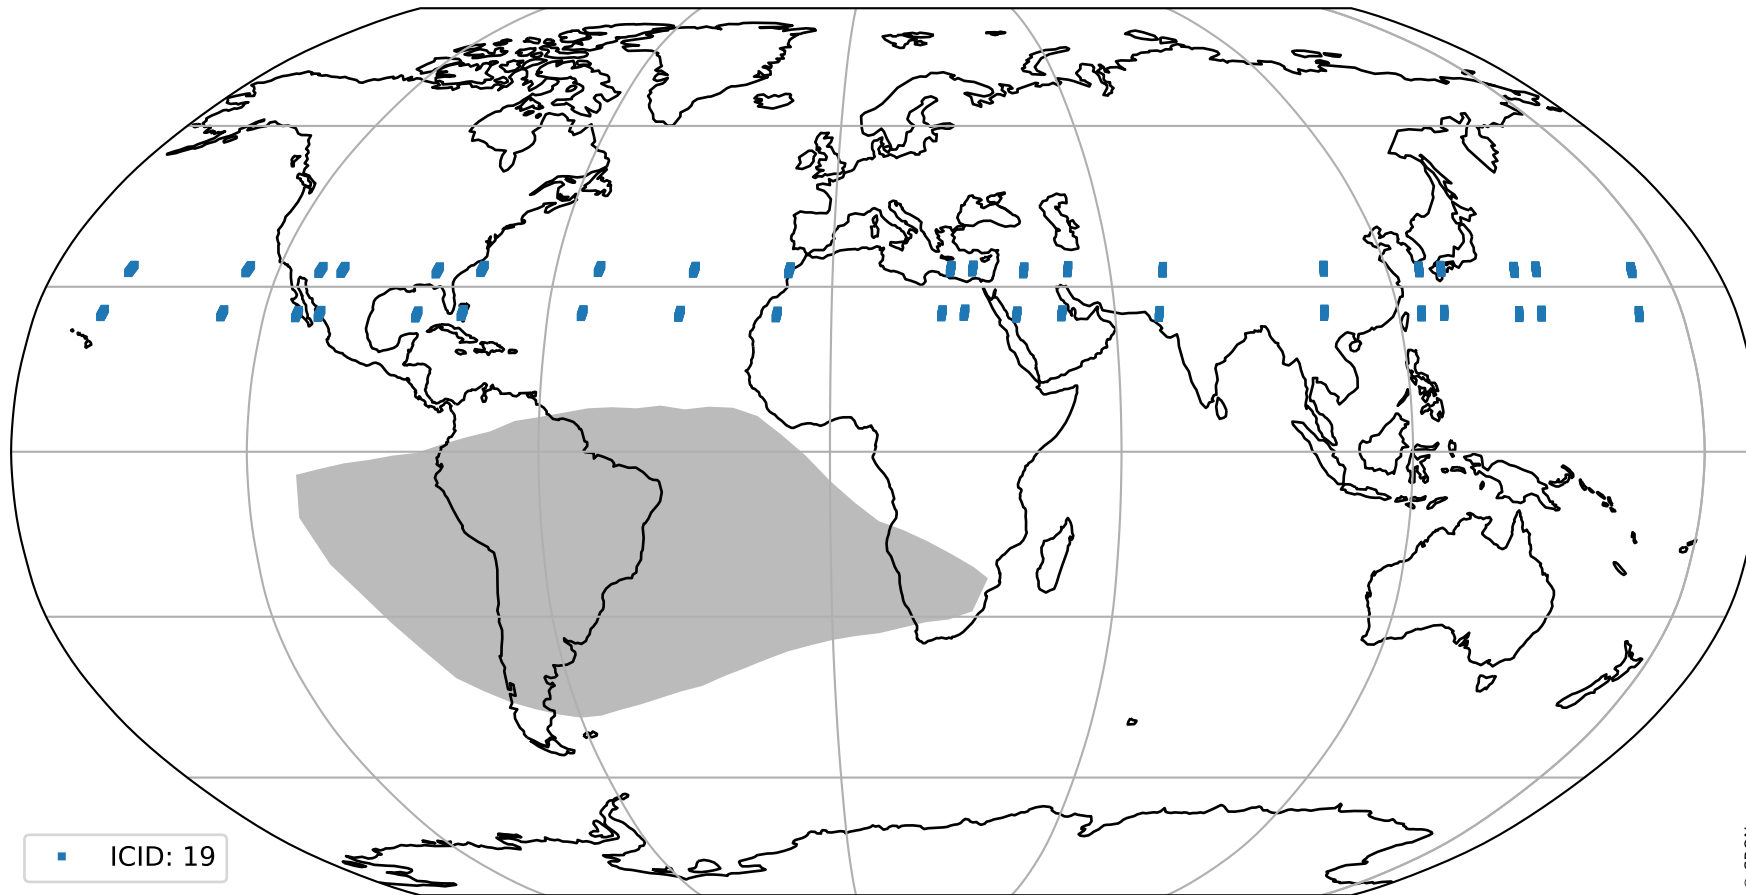

Tropomi SWIR pixel quality (official)

orbits : 20 in [21472, 21517]
coverage : 2021-12-04 / 2021-12-07
to good : 371
good to bad : 1764
to worst : 253
created : 2023-08-22T08:29:24

total quality compared with SWIR pixel-quality CKD

Tropomi SWIR pixel quality (official)

orbits : 20 in [21472, 21517]
coverage : 2021-12-04 / 2021-12-07
created : 2023-08-22T08:29:24

Histograms of pixel-quality

Tropomi SWIR pixel quality (official) ground-tracks of Sentinel-5P

orbits : 20 in [21472, 21517]
coverage : 2021-12-04 / 2021-12-07
created : 2023-08-22T08:29:25

Tropomi SWIR pixel quality (official)

orbits : [2827, 21517]
coverage : 2018-04-30 / 2021-12-07
created : 2023-08-22T08:29:25