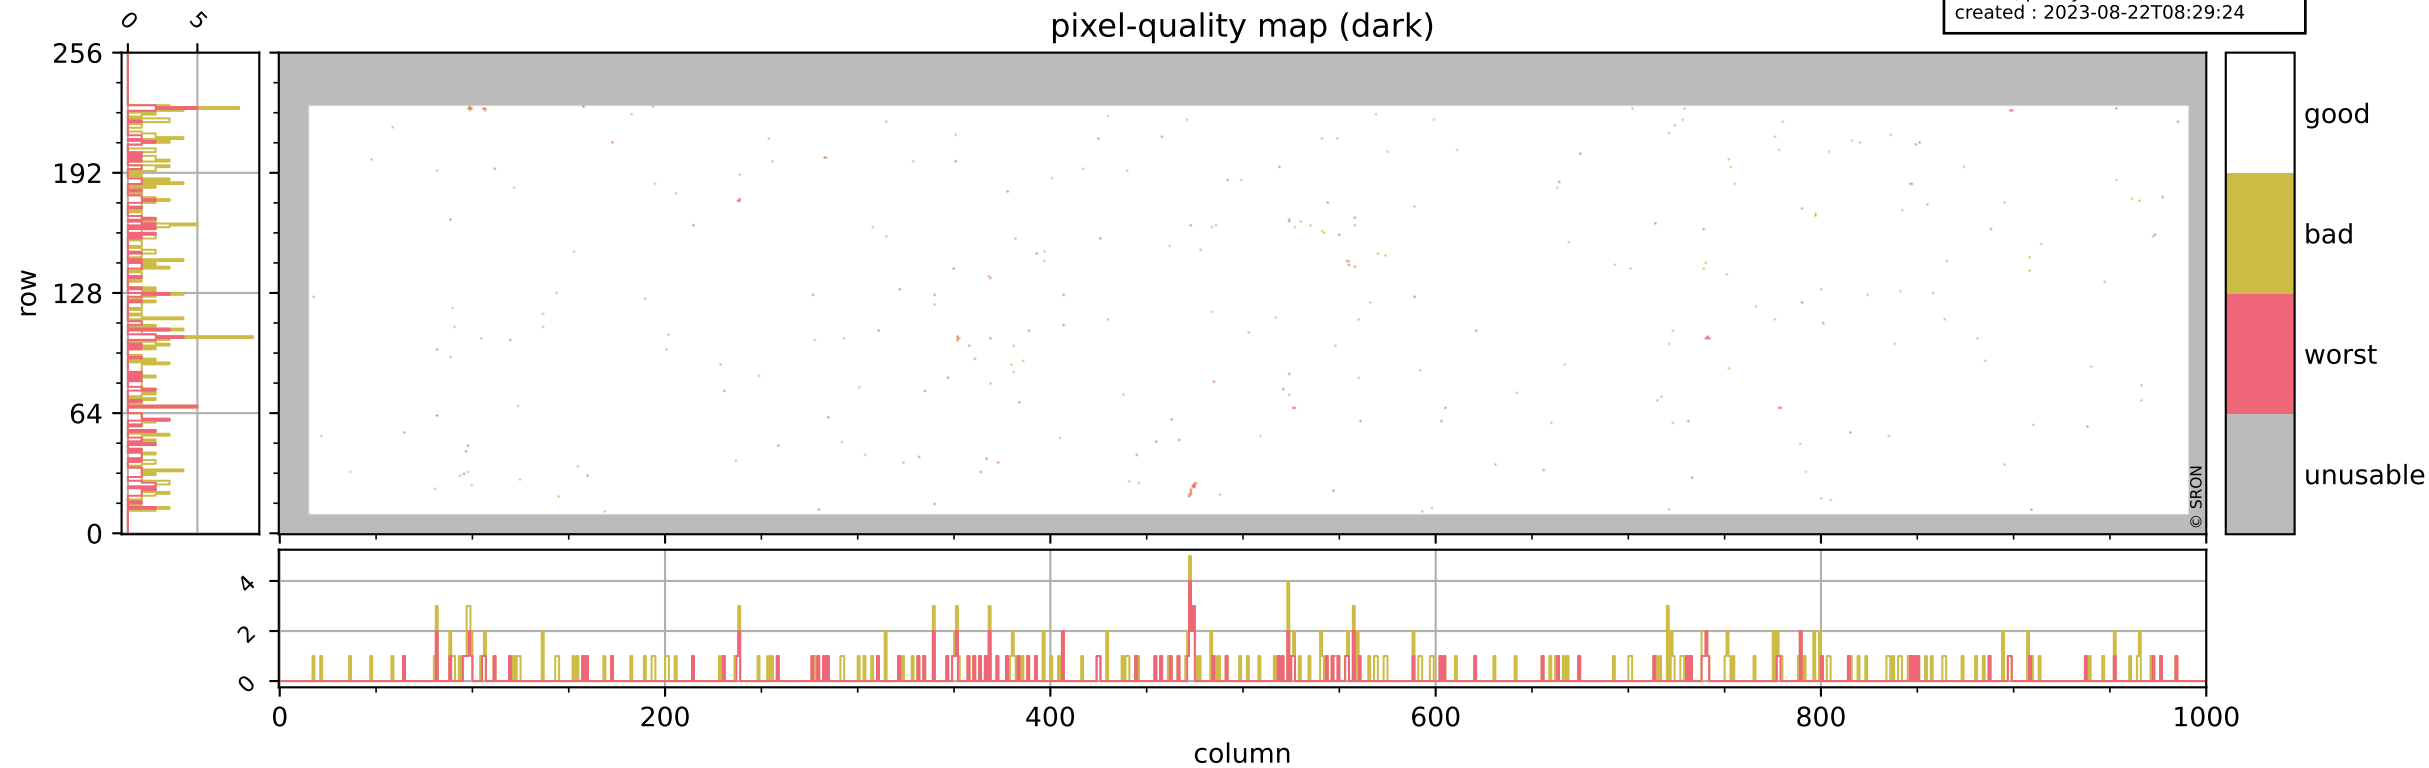

Tropomi SWIR pixel quality (official)

orbits : 20 in [21472, 21517]
coverage : 2021-12-04 / 2021-12-07
bad (quality < 0.8) : 3893
worst (quality < 0.1) : 466
created : 2023-08-22T08:29:23

pixel-quality map

Tropomi SWIR pixel quality (official)

orbits : 20 in [21472, 21517]
coverage : 2021-12-04 / 2021-12-07
bad (quality < 0.8) : 298
worst (quality < 0.1) : 117
created : 2023-08-22T08:29:24

pixel-quality map (dark)

Tropomi SWIR pixel quality (official)

orbits : 20 in [21472, 21517]
coverage : 2021-12-04 / 2021-12-07
bad (quality < 0.8) : 3643
worst (quality < 0.1) : 388
created : 2023-08-22T08:29:24

pixel-quality map (noise average)

Tropomi SWIR pixel quality (official)

orbits : 20 in [21472, 21517]
coverage : 2021-12-04 / 2021-12-07
created : 2023-08-22T08:29:24

Histograms of pixel-quality

Tropomi SWIR pixel quality (official) ground-tracks of Sentinel-5P