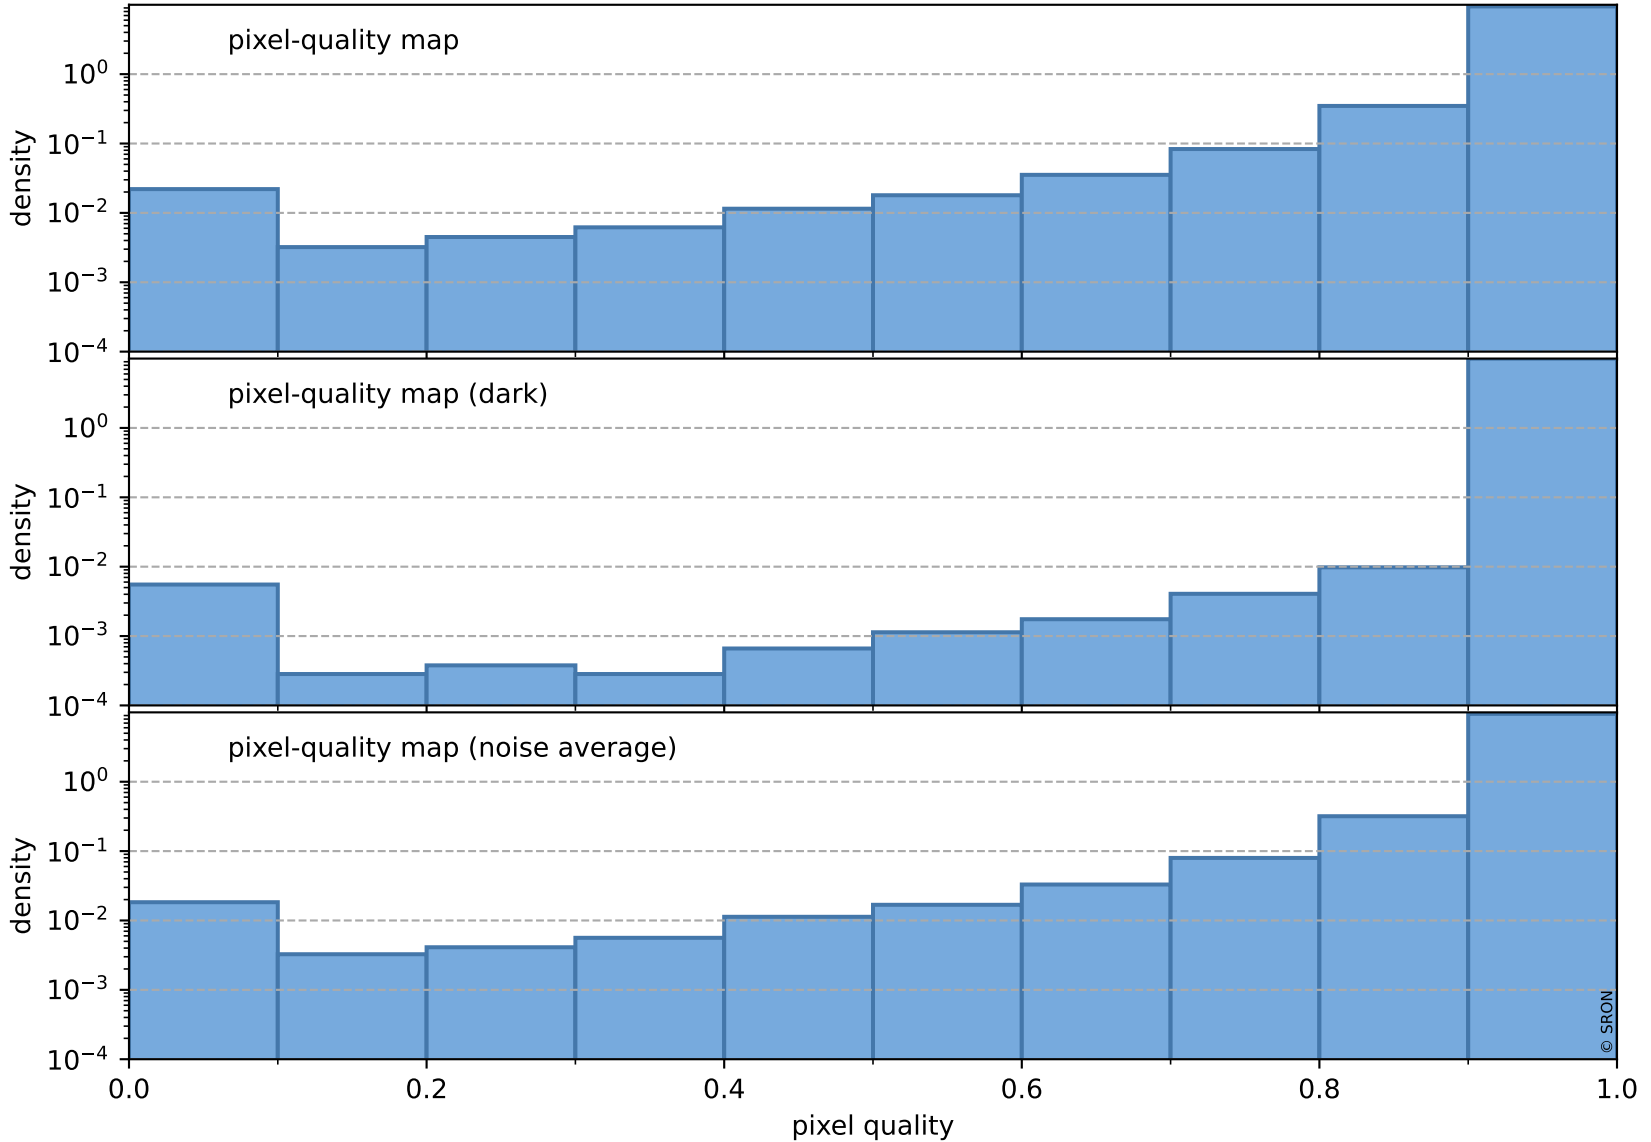

Tropomi SWIR pixel quality (official)

orbits : 20 in [21472, 21517]
coverage : 2021-12-04 / 2021-12-07
to good : 371
good to bad : 1764
to worst : 253
created : 2023-08-22T08:29:24

total quality compared with SWIR pixel-quality CKD

Tropomi SWIR pixel quality (official)

orbits : 20 in [21472, 21517]
coverage : 2021-12-04 / 2021-12-07
created : 2023-08-22T08:29:24

Histograms of pixel-quality

Tropomi SWIR pixel quality (official) ground-tracks of Sentinel-5P

orbits : 20 in [21472, 21517]
coverage : 2021-12-04 / 2021-12-07
created : 2023-08-22T08:29:25

Tropomi SWIR pixel quality (official)

orbits : [2827, 21517]
coverage : 2018-04-30 / 2021-12-07
created : 2023-08-22T08:29:25