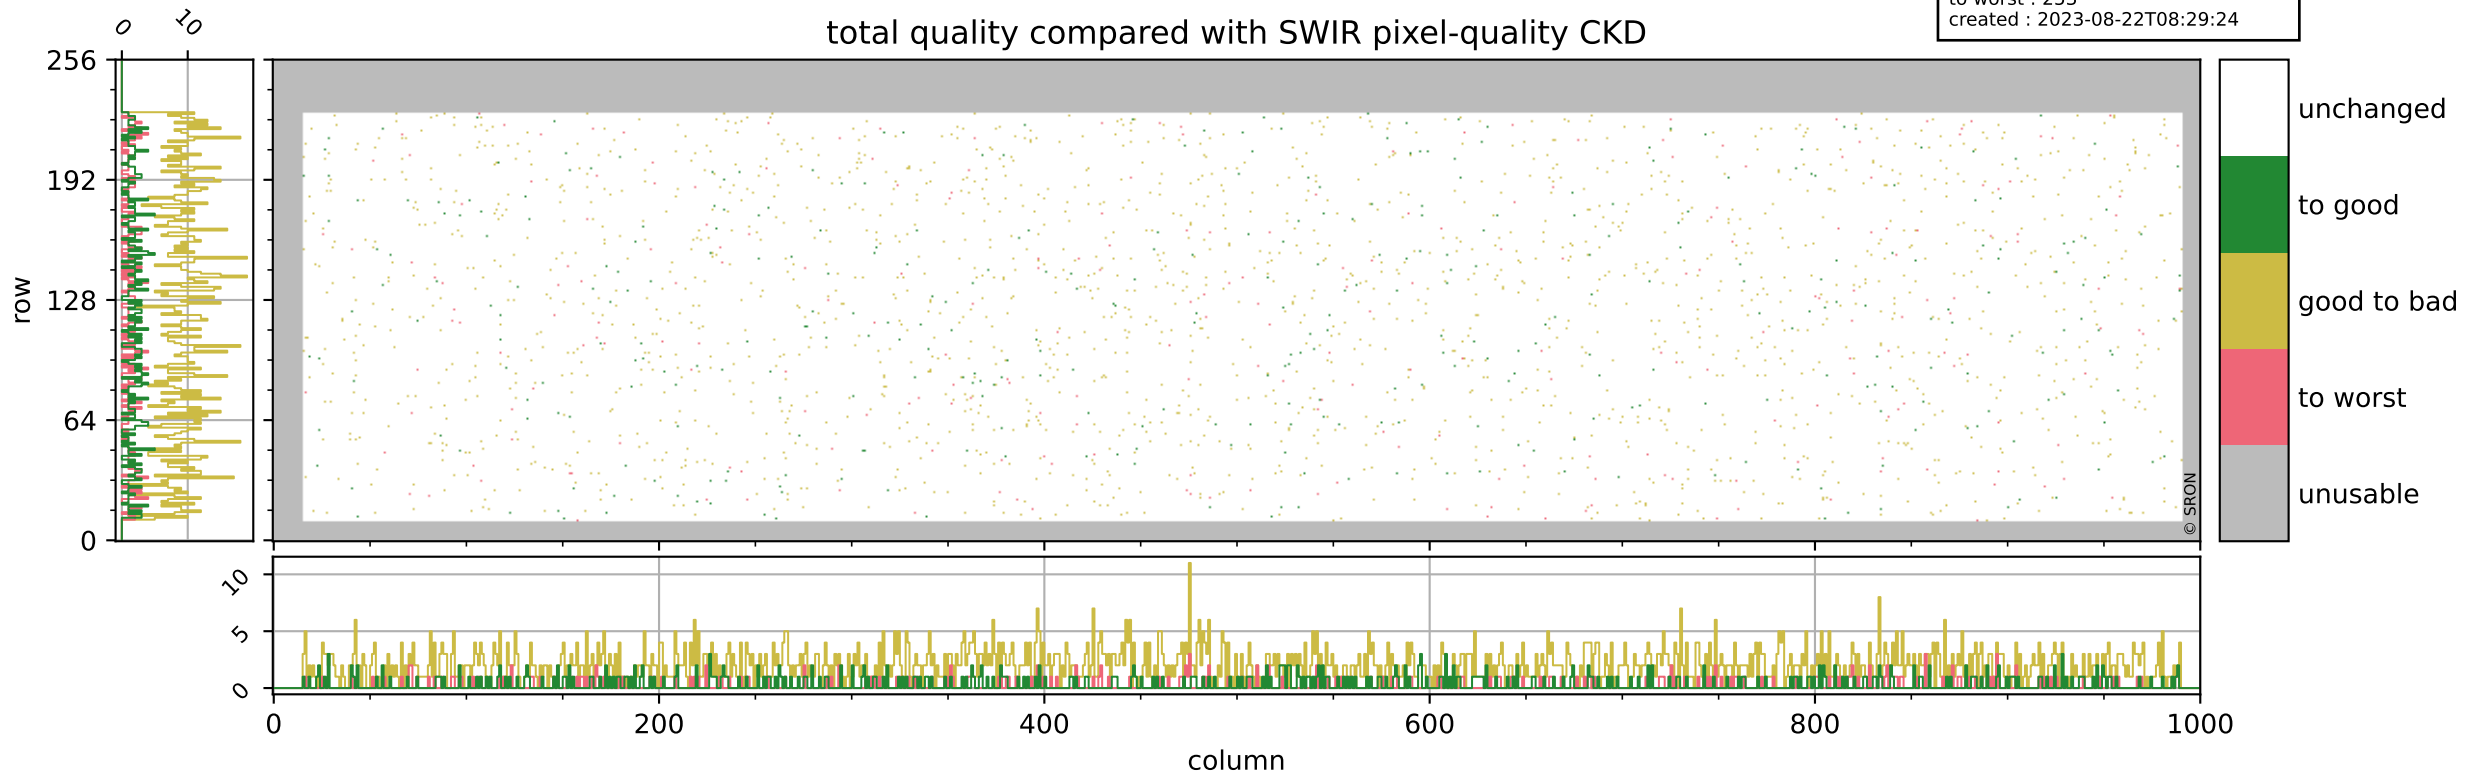

Tropomi SWIR pixel quality (official)

orbits : 20 in [21472, 21517]
coverage : 2021-12-04 / 2021-12-07
bad (quality < 0.8) : 298
worst (quality < 0.1) : 117
created : 2023-08-22T08:29:24

pixel-quality map (dark)

Tropomi SWIR pixel quality (official)

orbits : 20 in [21472, 21517]
coverage : 2021-12-04 / 2021-12-07
bad (quality < 0.8) : 3643
worst (quality < 0.1) : 388
created : 2023-08-22T08:29:24

pixel-quality map (noise average)

Tropomi SWIR pixel quality (official)

orbits : 20 in [21472, 21517]
coverage : 2021-12-04 / 2021-12-07
to good : 371
good to bad : 1764
to worst : 253
created : 2023-08-22T08:29:24

total quality compared with SWIR pixel-quality CKD

Tropomi SWIR pixel quality (official)

orbits : 20 in [21472, 21517]
coverage : 2021-12-04 / 2021-12-07
created : 2023-08-22T08:29:24

Histograms of pixel-quality

Tropomi SWIR pixel quality (official) ground-tracks of Sentinel-5P