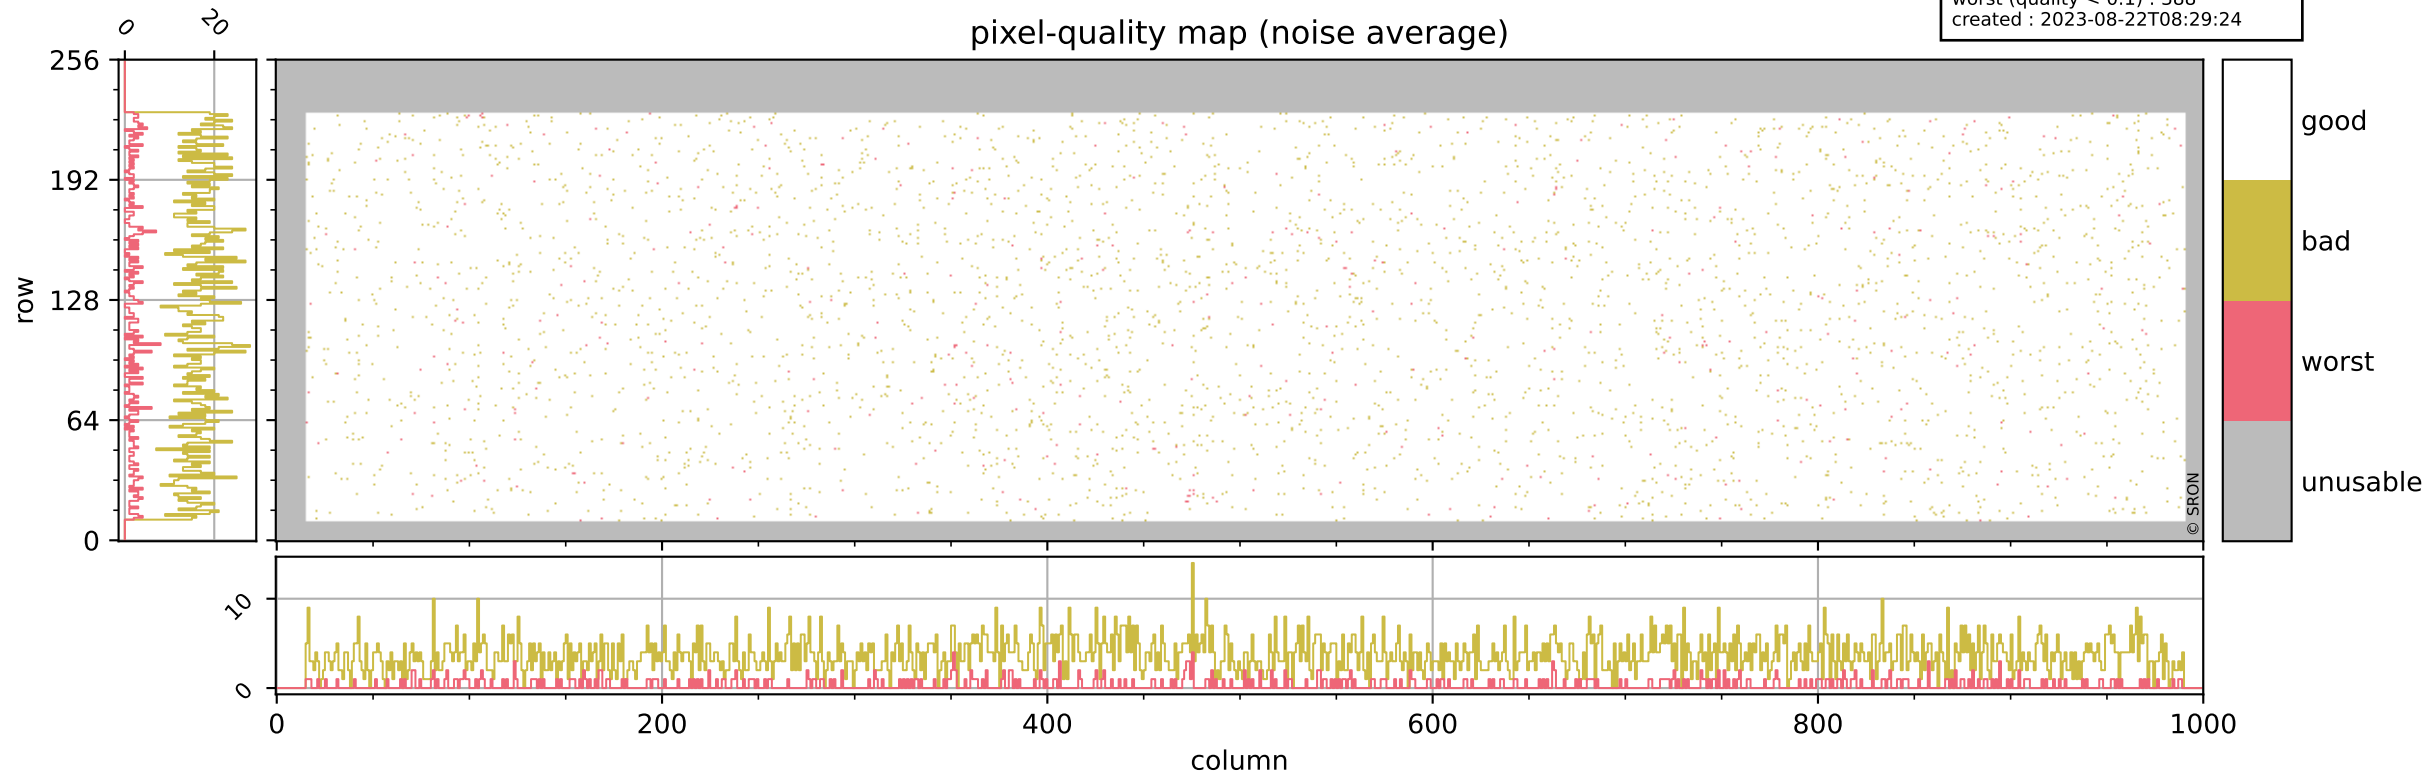

Tropomi SWIR pixel quality (official)

orbits : 20 in [21472, 21517]
coverage : 2021-12-04 / 2021-12-07
bad (quality < 0.8) : 298
worst (quality < 0.1) : 117
created : 2023-08-22T08:29:24

pixel-quality map (dark)

Tropomi SWIR pixel quality (official)

orbits : 20 in [21472, 21517]
coverage : 2021-12-04 / 2021-12-07
bad (quality < 0.8) : 3643
worst (quality < 0.1) : 388
created : 2023-08-22T08:29:24

pixel-quality map (noise average)

Tropomi SWIR pixel quality (official)

orbits : 20 in [21472, 21517]
coverage : 2021-12-04 / 2021-12-07
to good : 371
good to bad : 1764
to worst : 253
created : 2023-08-22T08:29:24

total quality compared with SWIR pixel-quality CKD

Tropomi SWIR pixel quality (official)

orbits : 20 in [21472, 21517]
coverage : 2021-12-04 / 2021-12-07
created : 2023-08-22T08:29:24

Histograms of pixel-quality

Tropomi SWIR pixel quality (official) ground-tracks of Sentinel-5P