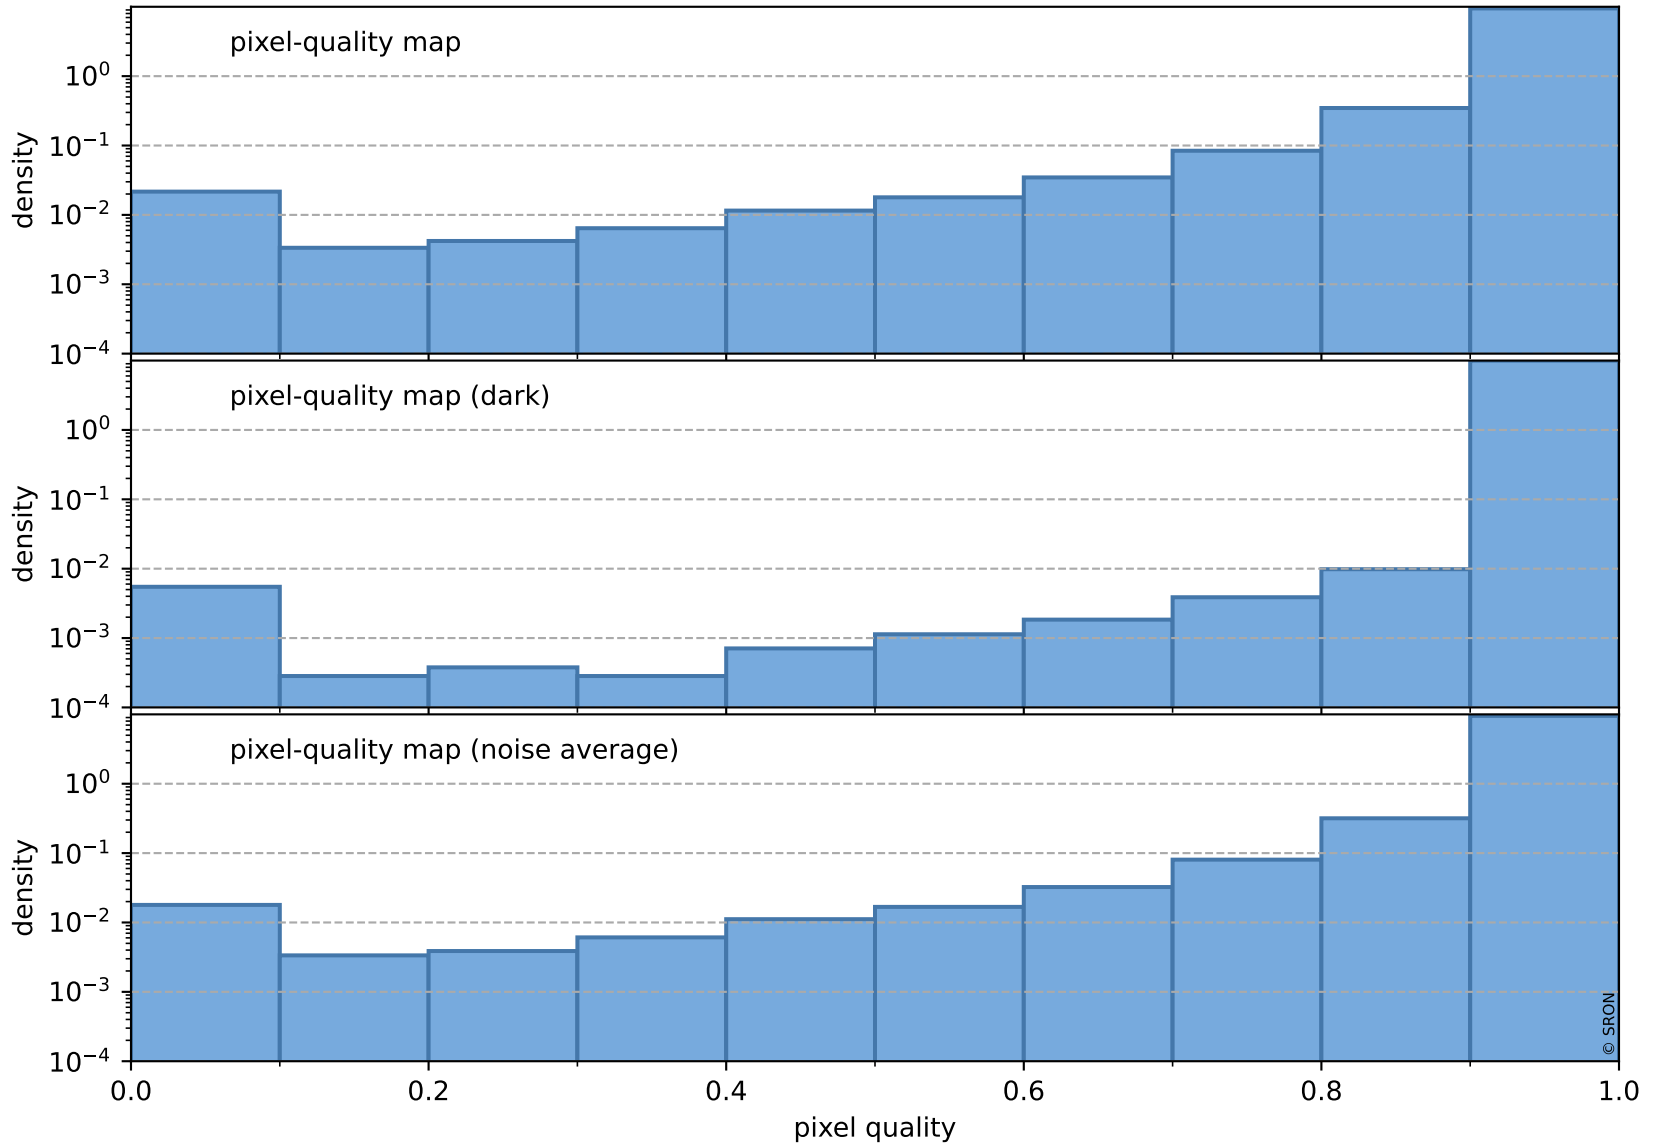

Tropomi SWIR pixel quality (official)

orbits : 19 in [21487, 21532]
coverage : 2021-12-06 / 2021-12-09
to good : 366
good to bad : 1763
to worst : 246
created : 2023-08-22T08:29:26

Tropomi SWIR pixel quality (official)

orbits : 19 in [21487, 21532]
coverage : 2021-12-06 / 2021-12-09
created : 2023-08-22T08:29:27

Histograms of pixel-quality

Tropomi SWIR pixel quality (official) ground-tracks of Sentinel-5P

orbits : 19 in [21487, 21532]
coverage : 2021-12-06 / 2021-12-09
created : 2023-08-22T08:29:27

Tropomi SWIR pixel quality (official)

orbits : [2827, 21532]
coverage : 2018-04-30 / 2021-12-09
created : 2023-08-22T08:29:27

trend of pixel quality & temperatures