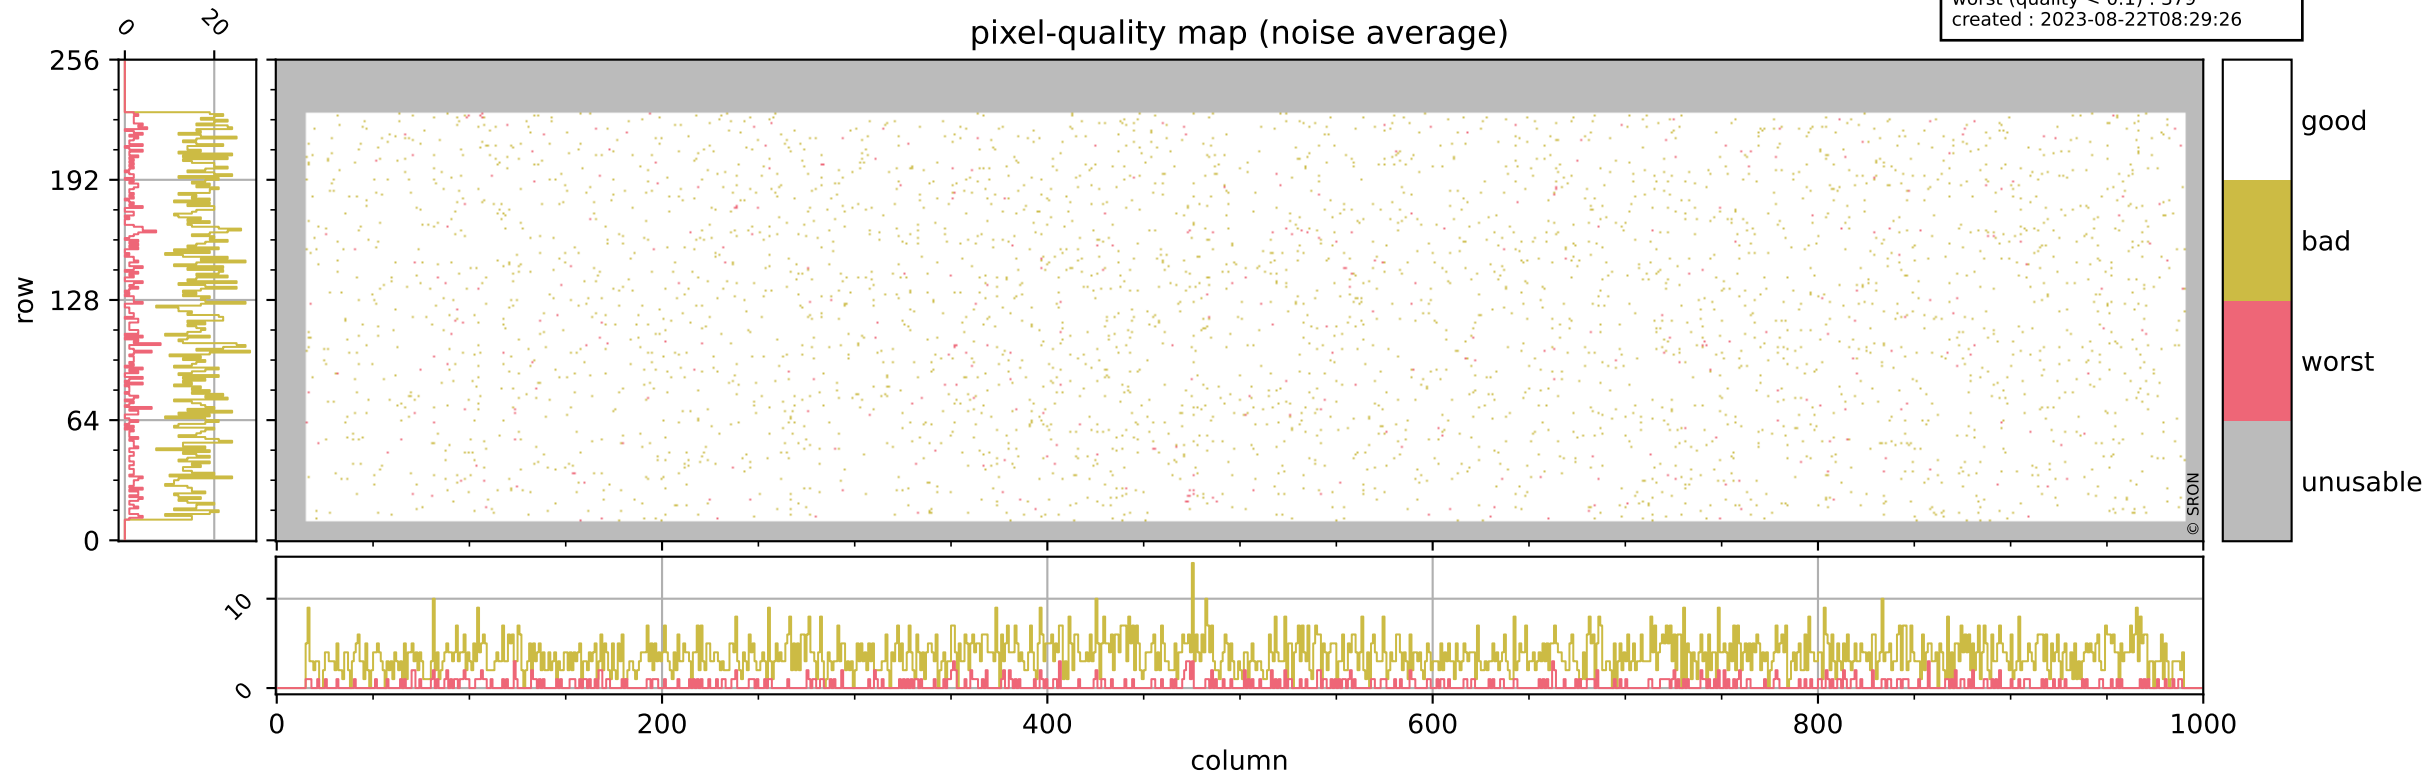

Tropomi SWIR pixel quality (official)

orbits : 19 in [21487, 21532]
coverage : 2021-12-06 / 2021-12-09
bad (quality < 0.8) : 296
worst (quality < 0.1) : 116
created : 2023-08-22T08:29:26

pixel-quality map (dark)

Tropomi SWIR pixel quality (official)

orbits : 19 in [21487, 21532]
coverage : 2021-12-06 / 2021-12-09
bad (quality < 0.8) : 3641
worst (quality < 0.1) : 379
created : 2023-08-22T08:29:26

pixel-quality map (noise average)

Tropomi SWIR pixel quality (official)

orbits : 19 in [21487, 21532]
coverage : 2021-12-06 / 2021-12-09
to good : 366
good to bad : 1763
to worst : 246
created : 2023-08-22T08:29:26

Tropomi SWIR pixel quality (official)

orbits : 19 in [21487, 21532]
coverage : 2021-12-06 / 2021-12-09
created : 2023-08-22T08:29:27

Histograms of pixel-quality

Tropomi SWIR pixel quality (official) ground-tracks of Sentinel-5P

orbits : 19 in [21487, 21532]
coverage : 2021-12-06 / 2021-12-09
created : 2023-08-22T08:29:27