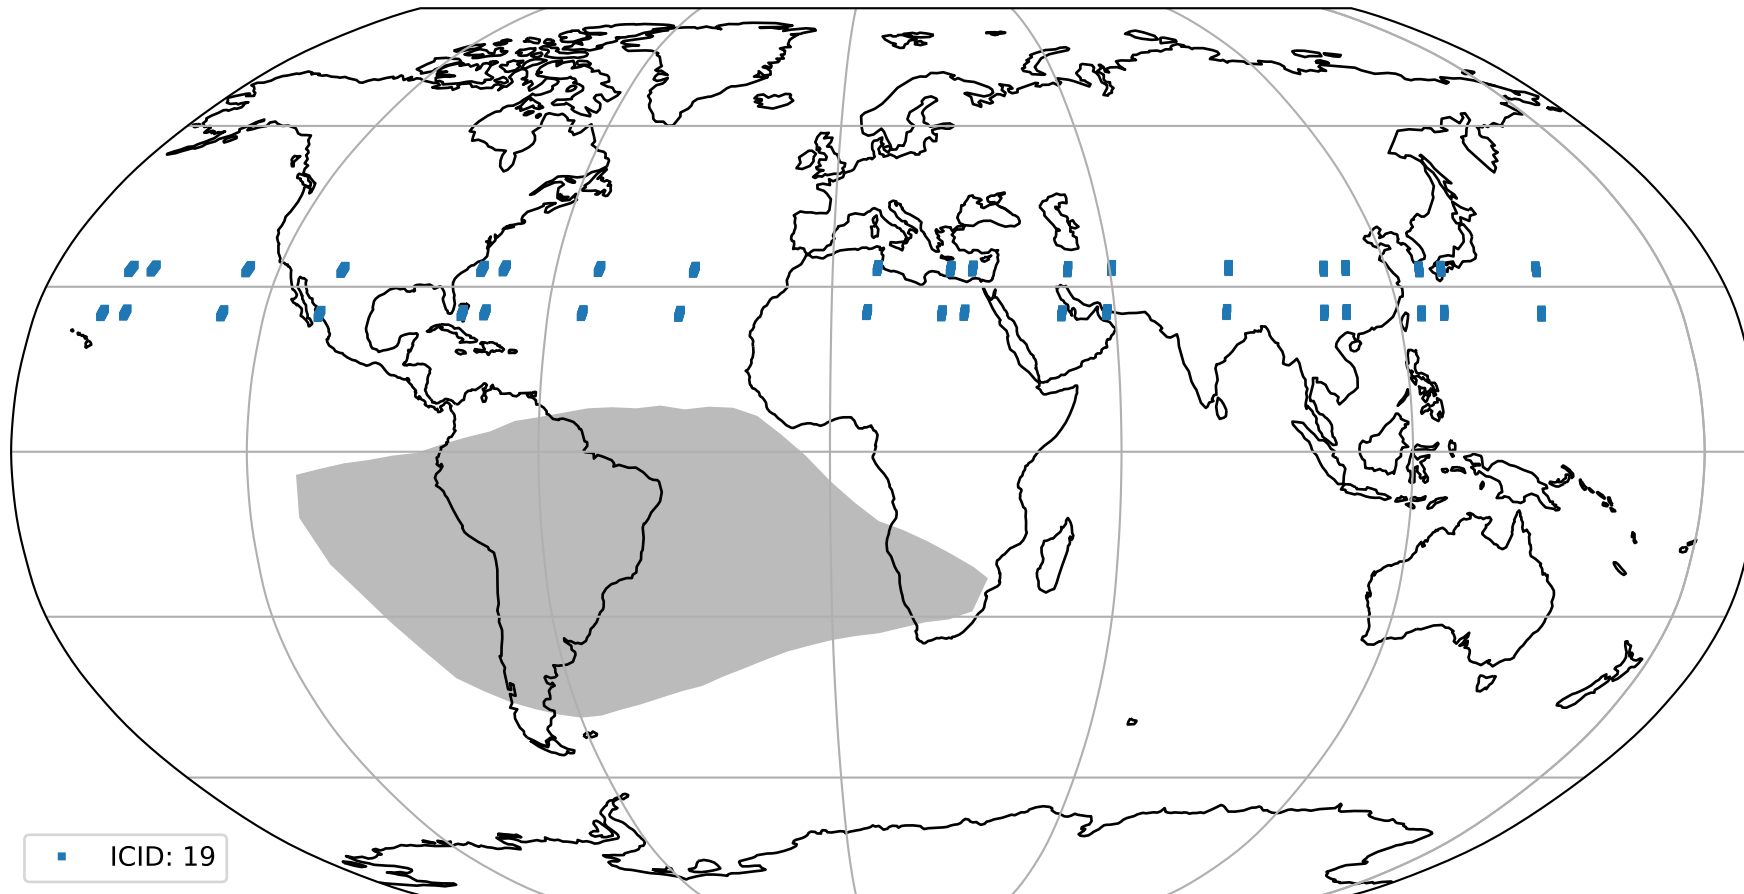

Tropomi SWIR pixel quality (official)

orbits : 19 in [21487, 21532]
coverage : 2021-12-06 / 2021-12-09
bad (quality < 0.8) : 3641
worst (quality < 0.1) : 379
created : 2023-08-22T08:29:26

pixel-quality map (noise average)

Tropomi SWIR pixel quality (official)

orbits : 19 in [21487, 21532]
coverage : 2021-12-06 / 2021-12-09
to good : 366
good to bad : 1763
to worst : 246
created : 2023-08-22T08:29:26

Tropomi SWIR pixel quality (official)

orbits : 19 in [21487, 21532]
coverage : 2021-12-06 / 2021-12-09
created : 2023-08-22T08:29:27

Histograms of pixel-quality

Tropomi SWIR pixel quality (official) ground-tracks of Sentinel-5P

orbits : 19 in [21487, 21532]
coverage : 2021-12-06 / 2021-12-09
created : 2023-08-22T08:29:27

Tropomi SWIR pixel quality (official)

orbits : [2827, 21532]
coverage : 2018-04-30 / 2021-12-09
created : 2023-08-22T08:29:27

trend of pixel quality & temperatures