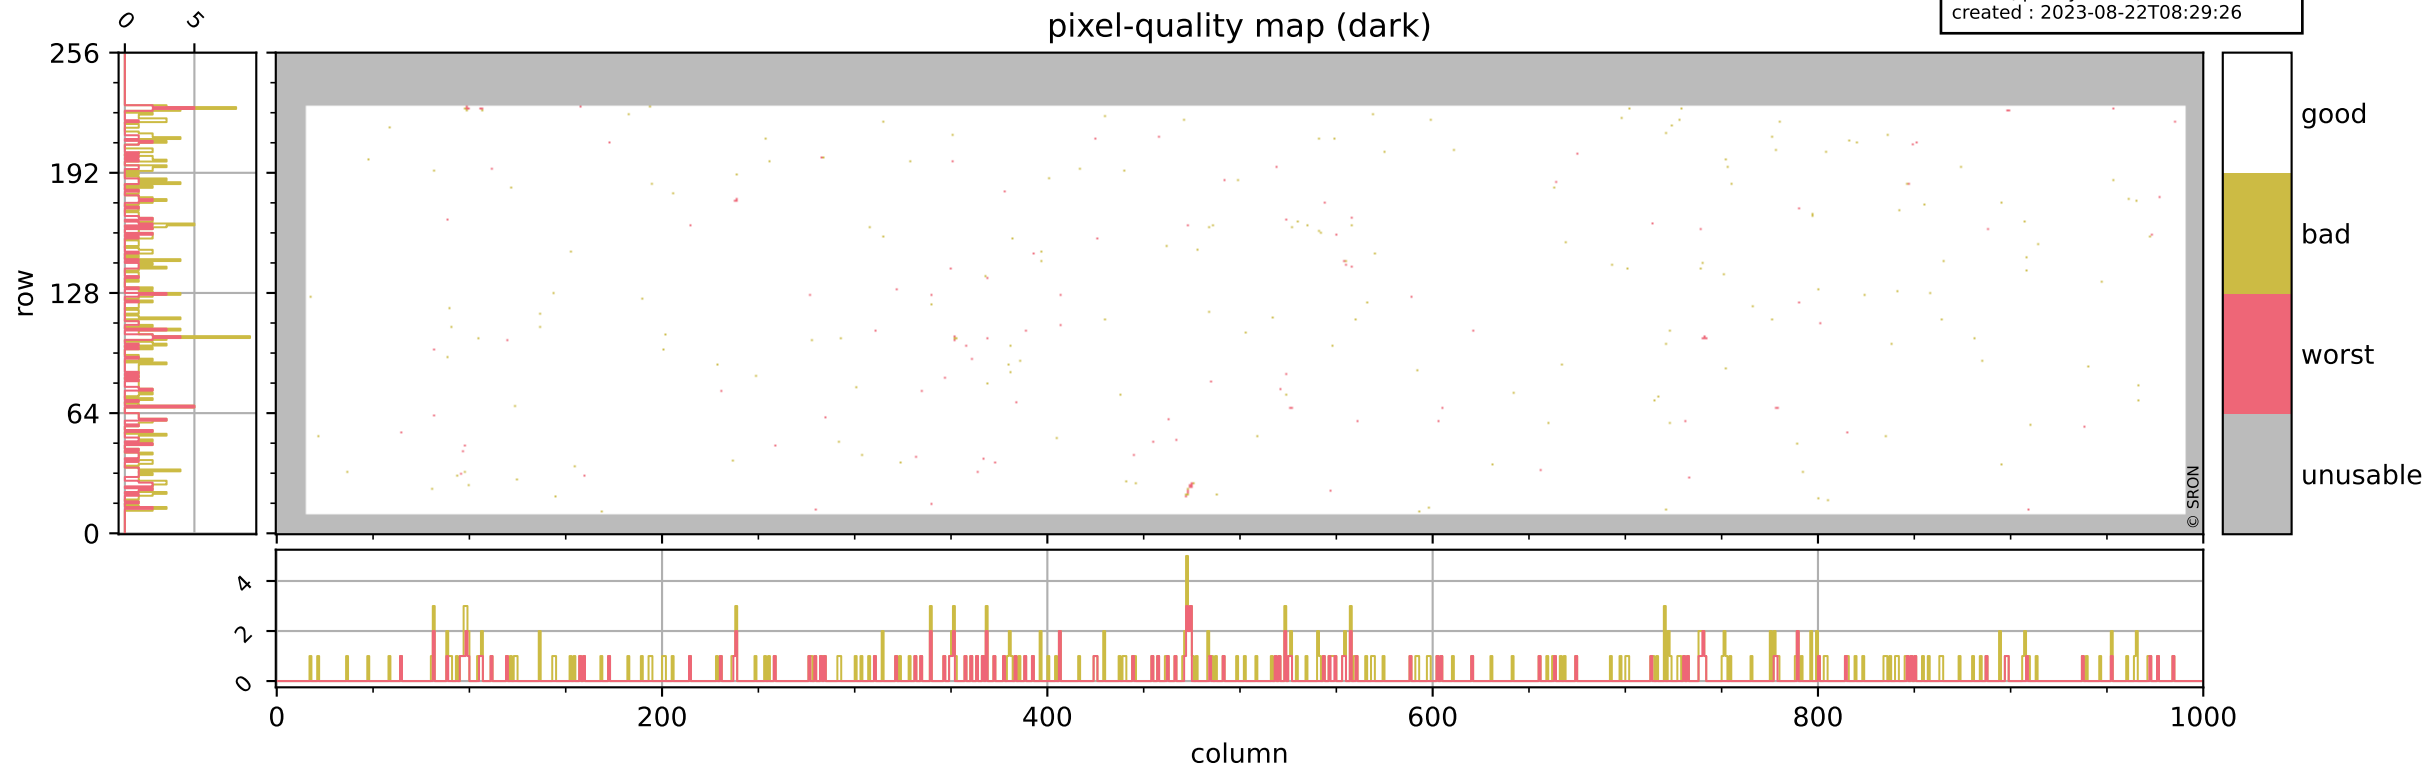

Tropomi SWIR pixel quality (official)

orbits : 19 in [21487, 21532]
coverage : 2021-12-06 / 2021-12-09
bad (quality < 0.8) : 3890
worst (quality < 0.1) : 458
created : 2023-08-22T08:29:26

pixel-quality map

Tropomi SWIR pixel quality (official)

orbits : 19 in [21487, 21532]
coverage : 2021-12-06 / 2021-12-09
bad (quality < 0.8) : 296
worst (quality < 0.1) : 116
created : 2023-08-22T08:29:26

pixel-quality map (dark)

Tropomi SWIR pixel quality (official)

orbits : 19 in [21487, 21532]
coverage : 2021-12-06 / 2021-12-09
bad (quality < 0.8) : 3641
worst (quality < 0.1) : 379
created : 2023-08-22T08:29:26

pixel-quality map (noise average)

orbits : 19 in [21487, 21532]
coverage : 2021-12-06 / 2021-12-09
created : 2023-08-22T08:29:27

Histograms of pixel-quality

Tropomi SWIR pixel quality (official) ground-tracks of Sentinel-5P

orbits : 19 in [21487, 21532]
coverage : 2021-12-06 / 2021-12-09
created : 2023-08-22T08:29:27