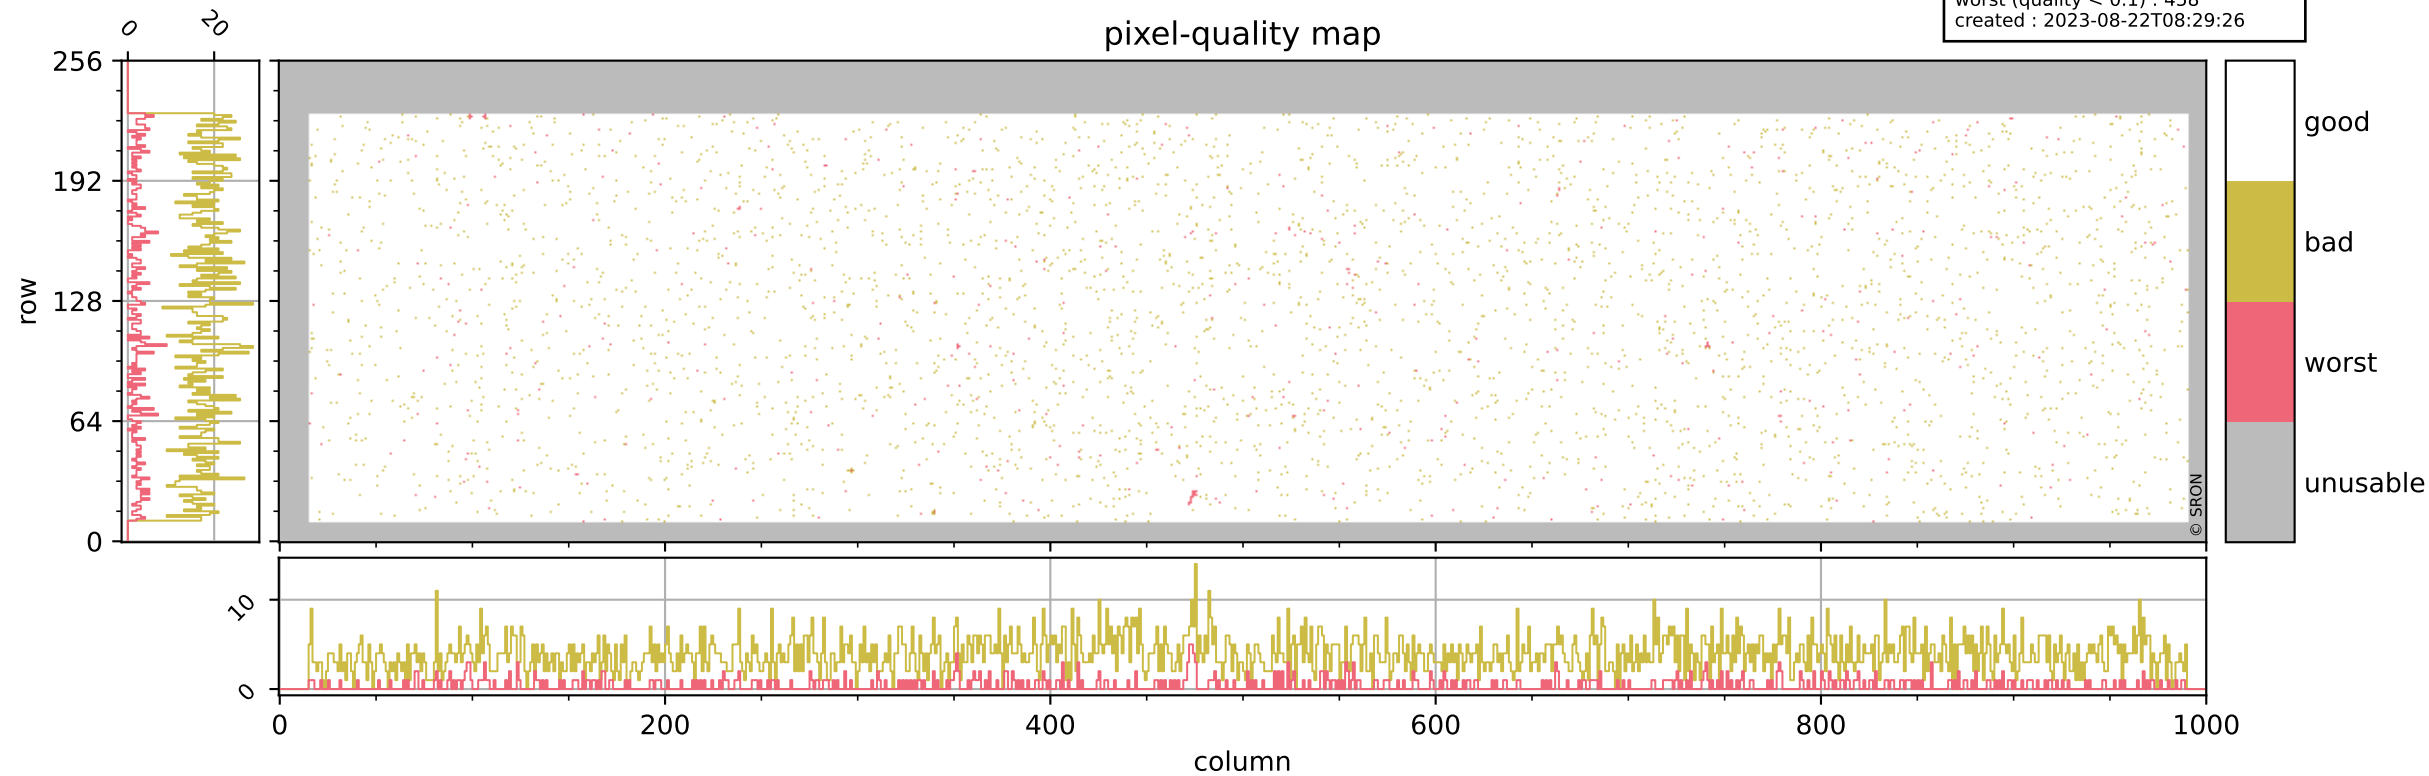

Tropomi SWIR pixel quality (official)

orbits : 19 in [21487, 21532]
coverage : 2021-12-06 / 2021-12-09
bad (quality < 0.8) : 3890
worst (quality < 0.1) : 458
created : 2023-08-22T08:29:26

pixel-quality map

Tropomi SWIR pixel quality (official)

orbits : 19 in [21487, 21532]
coverage : 2021-12-06 / 2021-12-09
bad (quality < 0.8) : 296
worst (quality < 0.1) : 116
created : 2023-08-22T08:29:26

pixel-quality map (dark)

Tropomi SWIR pixel quality (official)

orbits : 19 in [21487, 21532]
coverage : 2021-12-06 / 2021-12-09
bad (quality < 0.8) : 3641
worst (quality < 0.1) : 379
created : 2023-08-22T08:29:26

pixel-quality map (noise average)

Tropomi SWIR pixel quality (official)

orbits : 19 in [21487, 21532]
coverage : 2021-12-06 / 2021-12-09
to good : 366
good to bad : 1763
to worst : 246
created : 2023-08-22T08:29:26

Tropomi SWIR pixel quality (official)