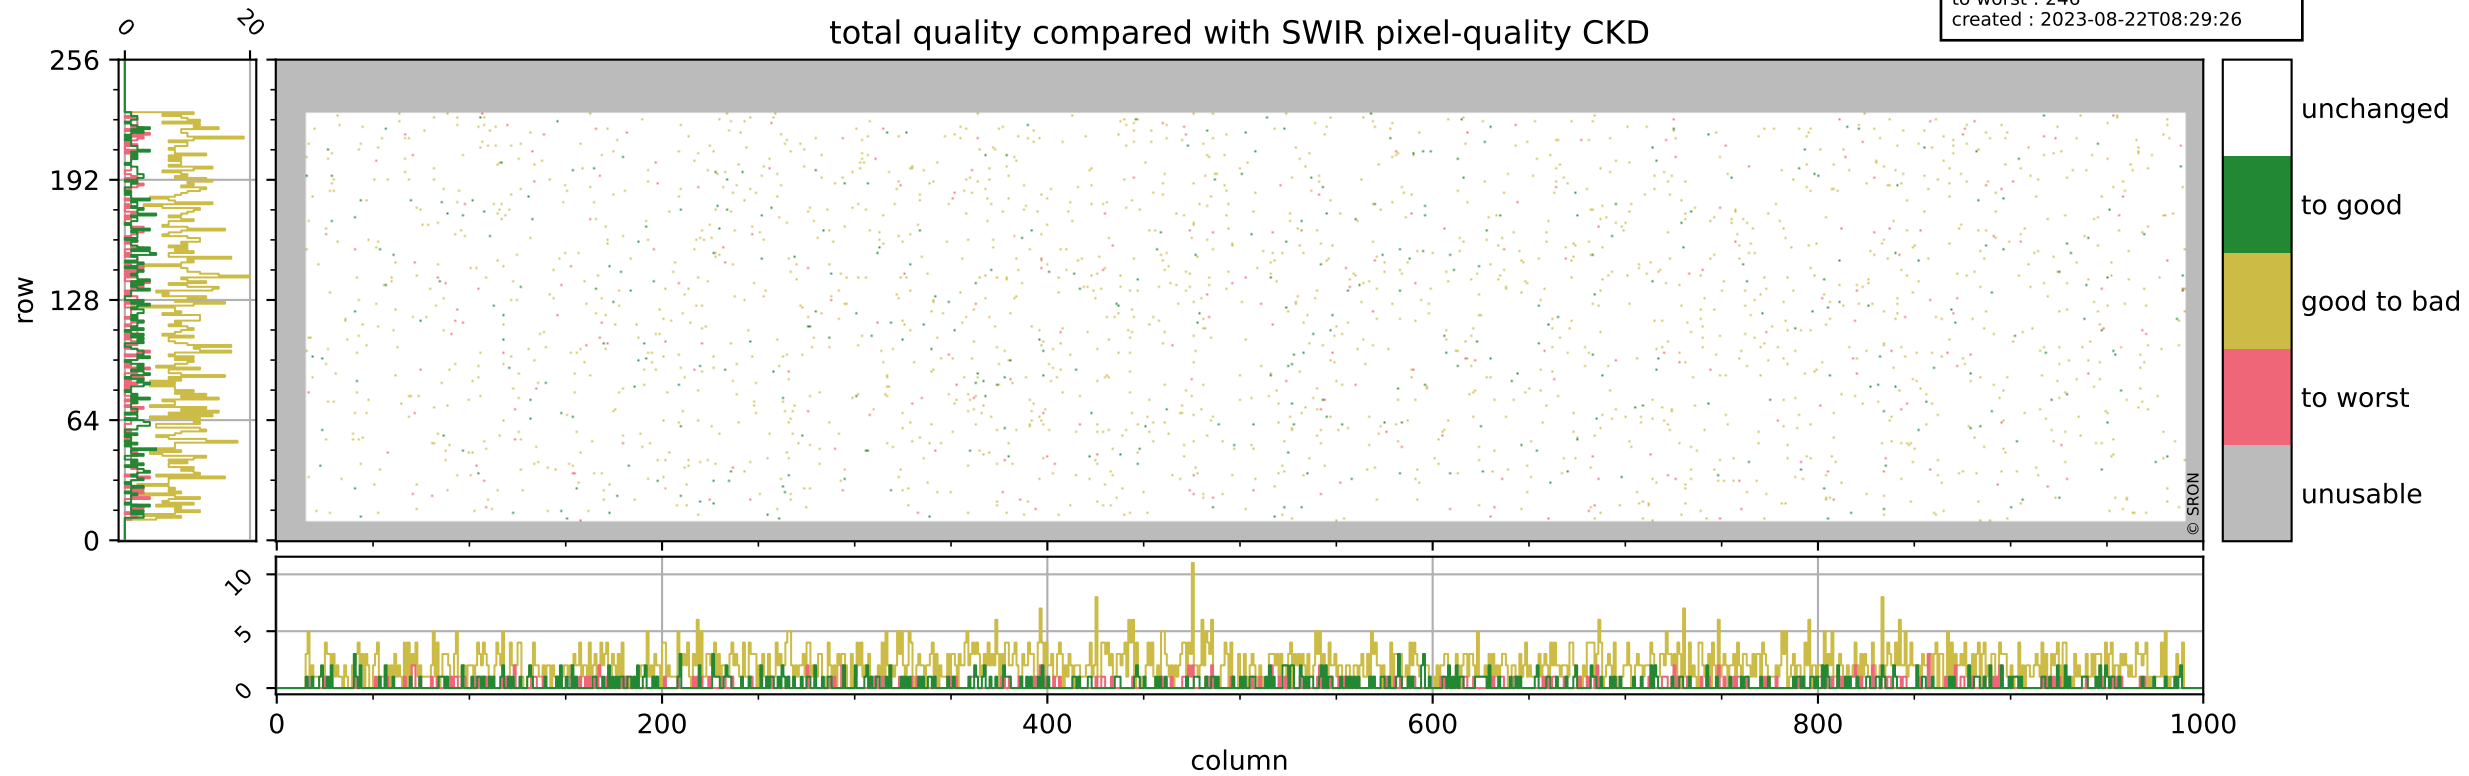

Tropomi SWIR pixel quality (official)

orbits : 19 in [21487, 21532]
coverage : 2021-12-06 / 2021-12-09
bad (quality < 0.8) : 296
worst (quality < 0.1) : 116
created : 2023-08-22T08:29:26

pixel-quality map (dark)

Tropomi SWIR pixel quality (official)

orbits : 19 in [21487, 21532]
coverage : 2021-12-06 / 2021-12-09
bad (quality < 0.8) : 3641
worst (quality < 0.1) : 379
created : 2023-08-22T08:29:26

pixel-quality map (noise average)

Tropomi SWIR pixel quality (official)

orbits : 19 in [21487, 21532]
coverage : 2021-12-06 / 2021-12-09
to good : 366
good to bad : 1763
to worst : 246
created : 2023-08-22T08:29:26

Tropomi SWIR pixel quality (official)

orbits : 19 in [21487, 21532]
coverage : 2021-12-06 / 2021-12-09
created : 2023-08-22T08:29:27

Histograms of pixel-quality

Tropomi SWIR pixel quality (official) ground-tracks of Sentinel-5P

orbits : 19 in [21487, 21532]
coverage : 2021-12-06 / 2021-12-09
created : 2023-08-22T08:29:27