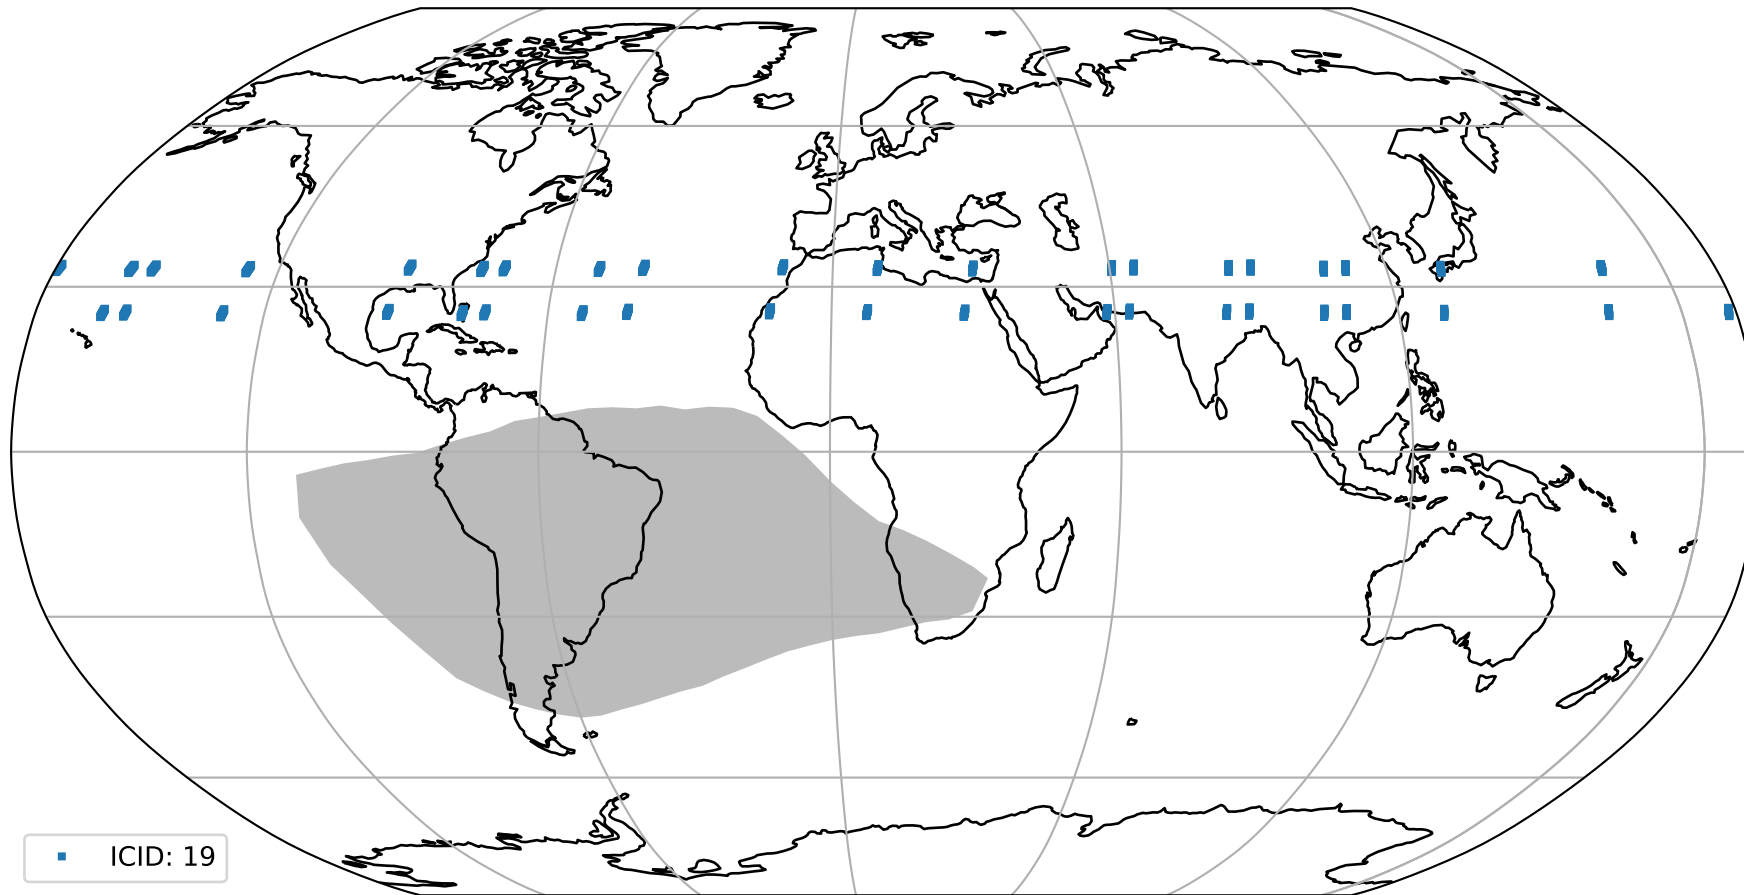

orbits : 20 in [21502, 21547]
coverage : 2021-12-07 / 2021-12-10
bad (quality < 0.8) : 3746
worst (quality < 0.1) : 386
created : 2023-08-22T08:29:29

pixel-quality map (noise average)

Tropomi SWIR pixel quality (official)

orbits : 20 in [21502, 21547]
coverage : 2021-12-07 / 2021-12-10
to good : 370
good to bad : 1864
to worst : 252
created : 2023-08-22T08:29:29

total quality compared with SWIR pixel-quality CKD

Tropomi SWIR pixel quality (official)

orbits : 20 in [21502, 21547]
coverage : 2021-12-07 / 2021-12-10
created : 2023-08-22T08:29:29

Histograms of pixel-quality

Tropomi SWIR pixel quality (official) ground-tracks of Sentinel-5P

orbits : 20 in [21502, 21547]
coverage : 2021-12-07 / 2021-12-10
created : 2023-08-22T08:29:29

Tropomi SWIR pixel quality (official)

orbits : [2827, 21547]
coverage : 2018-04-30 / 2021-12-10
created : 2023-08-22T08:29:30

trend of pixel quality & temperatures