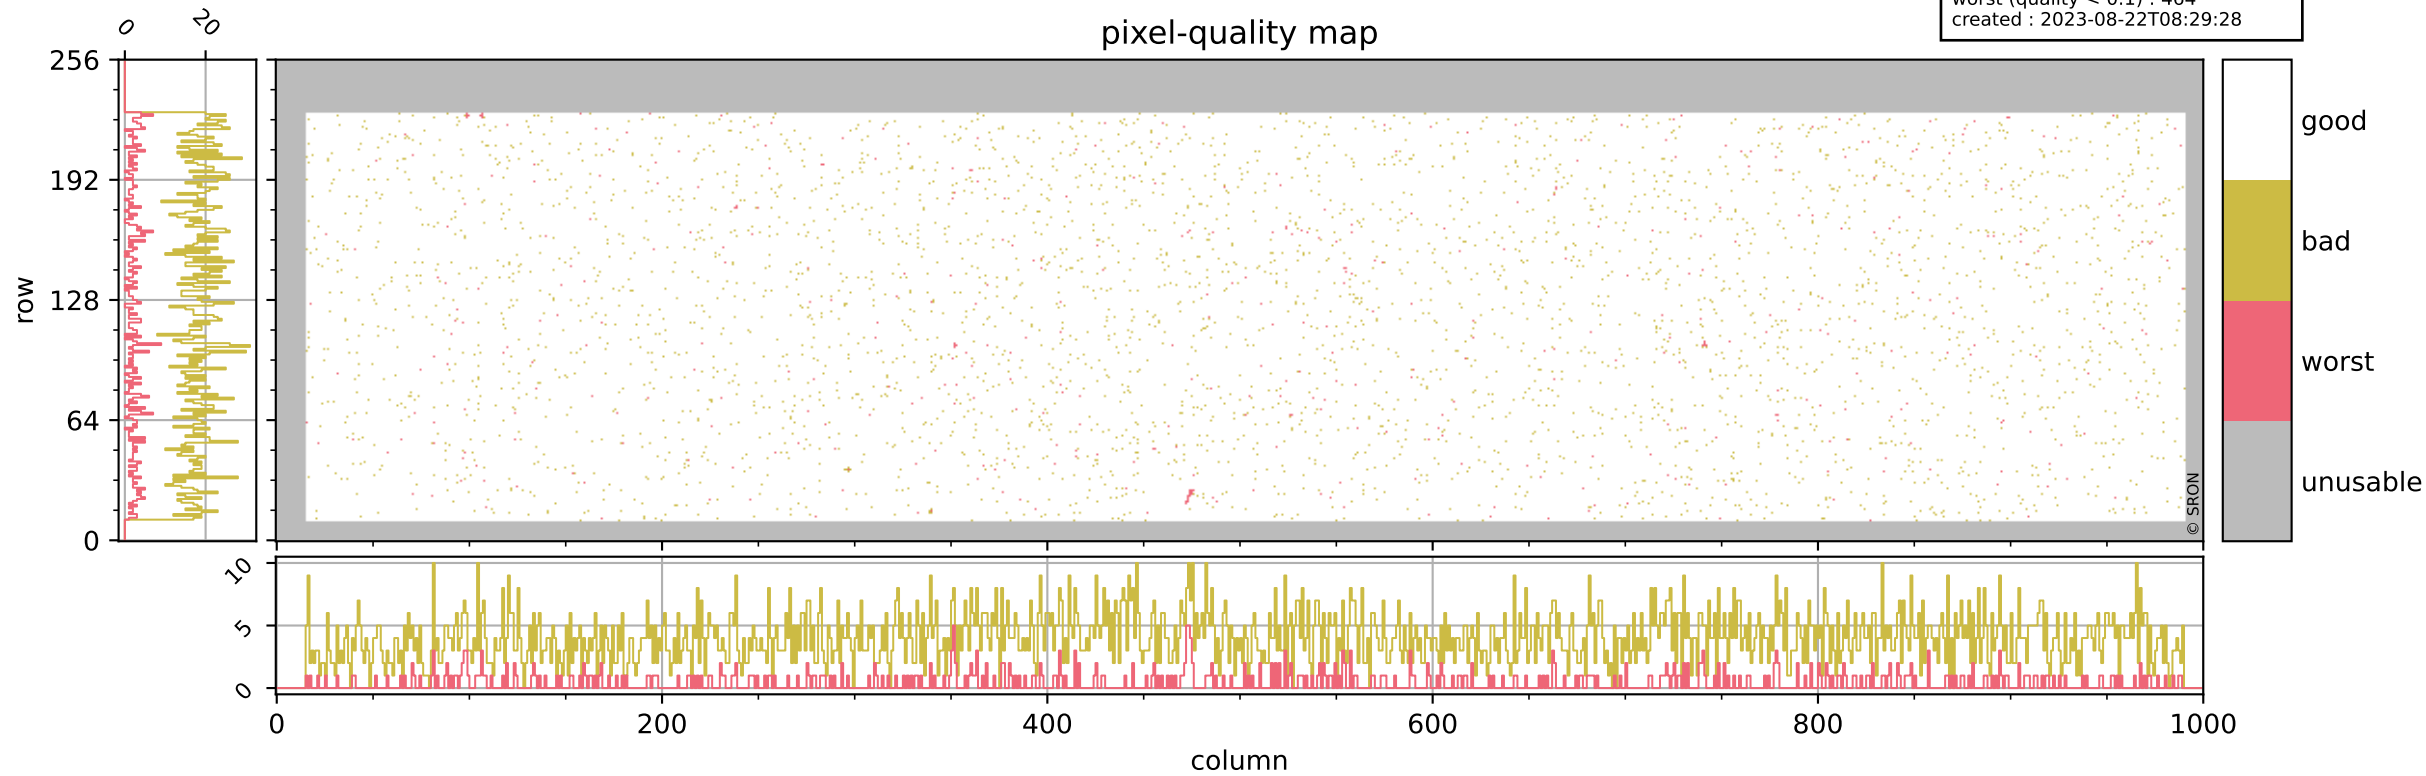

Tropomi SWIR pixel quality (official)

orbits : 20 in [21502, 21547]
coverage : 2021-12-07 / 2021-12-10
bad (quality < 0.8) : 3993
worst (quality < 0.1) : 464
created : 2023-08-22T08:29:28

pixel-quality map

Tropomi SWIR pixel quality (official)

orbits : 20 in [21502, 21547]
coverage : 2021-12-07 / 2021-12-10
bad (quality < 0.8) : 296
worst (quality < 0.1) : 117
created : 2023-08-22T08:29:28

Tropomi SWIR pixel quality (official)

orbits : 20 in [21502, 21547]
coverage : 2021-12-07 / 2021-12-10
bad (quality < 0.8) : 3746
worst (quality < 0.1) : 386
created : 2023-08-22T08:29:29

pixel-quality map (noise average)

Tropomi SWIR pixel quality (official)

orbits : 20 in [21502, 21547]
coverage : 2021-12-07 / 2021-12-10
created : 2023-08-22T08:29:29

Histograms of pixel-quality

Tropomi SWIR pixel quality (official) ground-tracks of Sentinel-5P

orbits : 20 in [21502, 21547]
coverage : 2021-12-07 / 2021-12-10
created : 2023-08-22T08:29:29