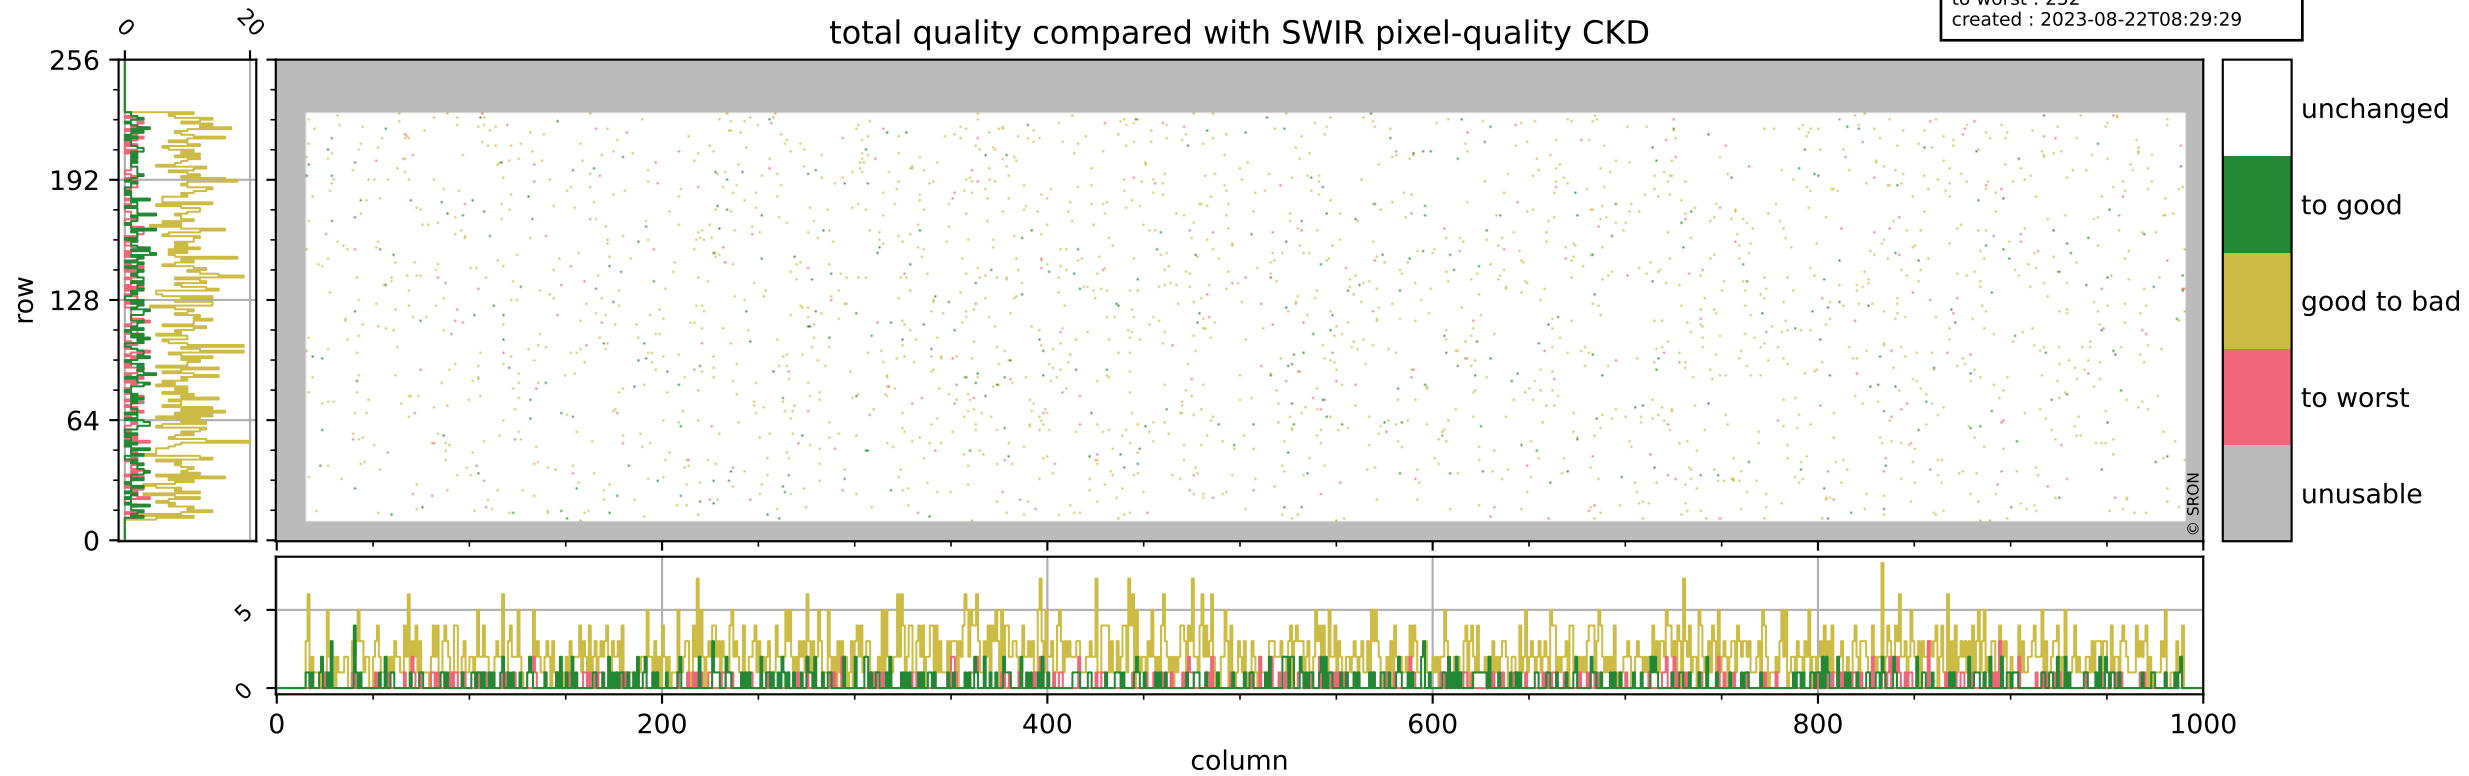

Tropomi SWIR pixel quality (official)

orbits : 20 in [21502, 21547]
coverage : 2021-12-07 / 2021-12-10
bad (quality < 0.8) : 296
worst (quality < 0.1) : 117
created : 2023-08-22T08:29:28

Tropomi SWIR pixel quality (official)

orbits : 20 in [21502, 21547]
coverage : 2021-12-07 / 2021-12-10
bad (quality < 0.8) : 3746
worst (quality < 0.1) : 386
created : 2023-08-22T08:29:29

pixel-quality map (noise average)

Tropomi SWIR pixel quality (official)

orbits : 20 in [21502, 21547]
coverage : 2021-12-07 / 2021-12-10
to good : 370
good to bad : 1864
to worst : 252
created : 2023-08-22T08:29:29

total quality compared with SWIR pixel-quality CKD

Tropomi SWIR pixel quality (official)

orbits : 20 in [21502, 21547]
coverage : 2021-12-07 / 2021-12-10
created : 2023-08-22T08:29:29

Histograms of pixel-quality

Tropomi SWIR pixel quality (official) ground-tracks of Sentinel-5P

orbits : 20 in [21502, 21547]
coverage : 2021-12-07 / 2021-12-10
created : 2023-08-22T08:29:29