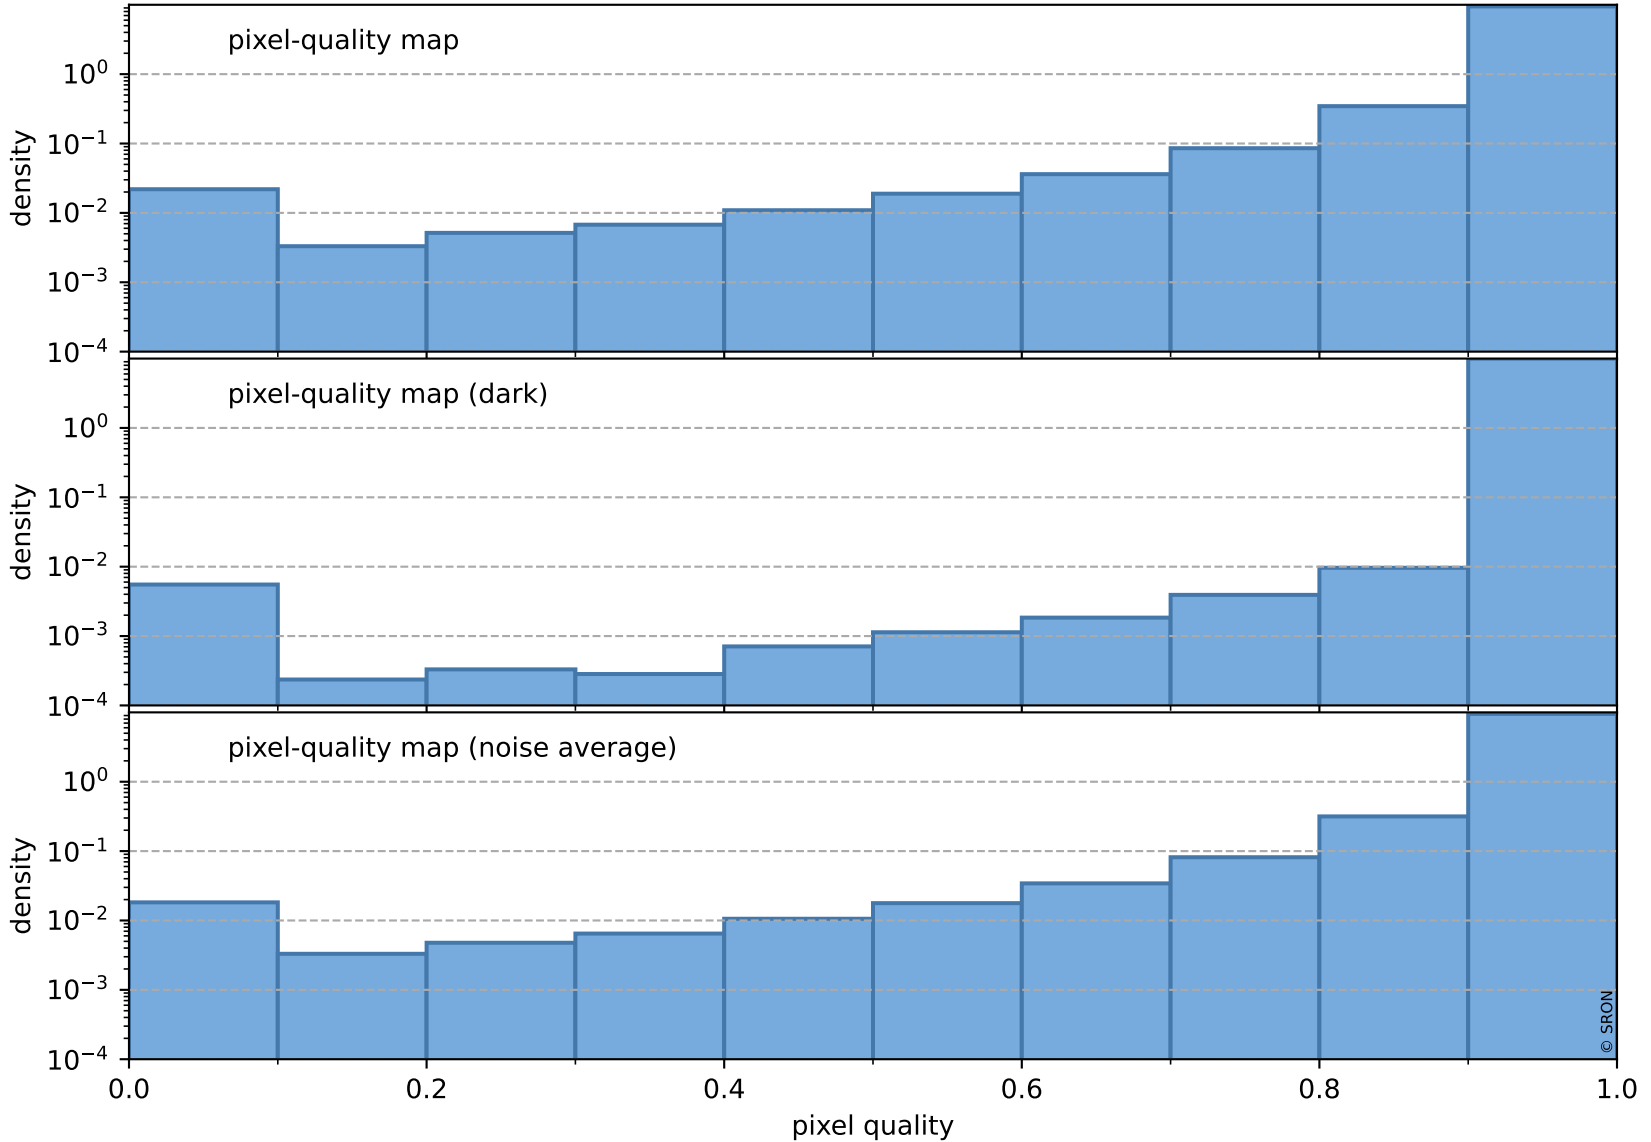

orbits : 20 in [21502, 21547]
coverage : 2021-12-07 / 2021-12-10
to good : 370
good to bad : 1864
to worst : 252
created : 2023-08-22T08:29:29

total quality compared with SWIR pixel-quality CKD

Tropomi SWIR pixel quality (official)

orbits : 20 in [21502, 21547]
coverage : 2021-12-07 / 2021-12-10
created : 2023-08-22T08:29:29

Histograms of pixel-quality

Tropomi SWIR pixel quality (official) ground-tracks of Sentinel-5P

orbits : 20 in [21502, 21547]
coverage : 2021-12-07 / 2021-12-10
created : 2023-08-22T08:29:29

Tropomi SWIR pixel quality (official)

orbits : [2827, 21547]
coverage : 2018-04-30 / 2021-12-10
created : 2023-08-22T08:29:30

trend of pixel quality & temperatures