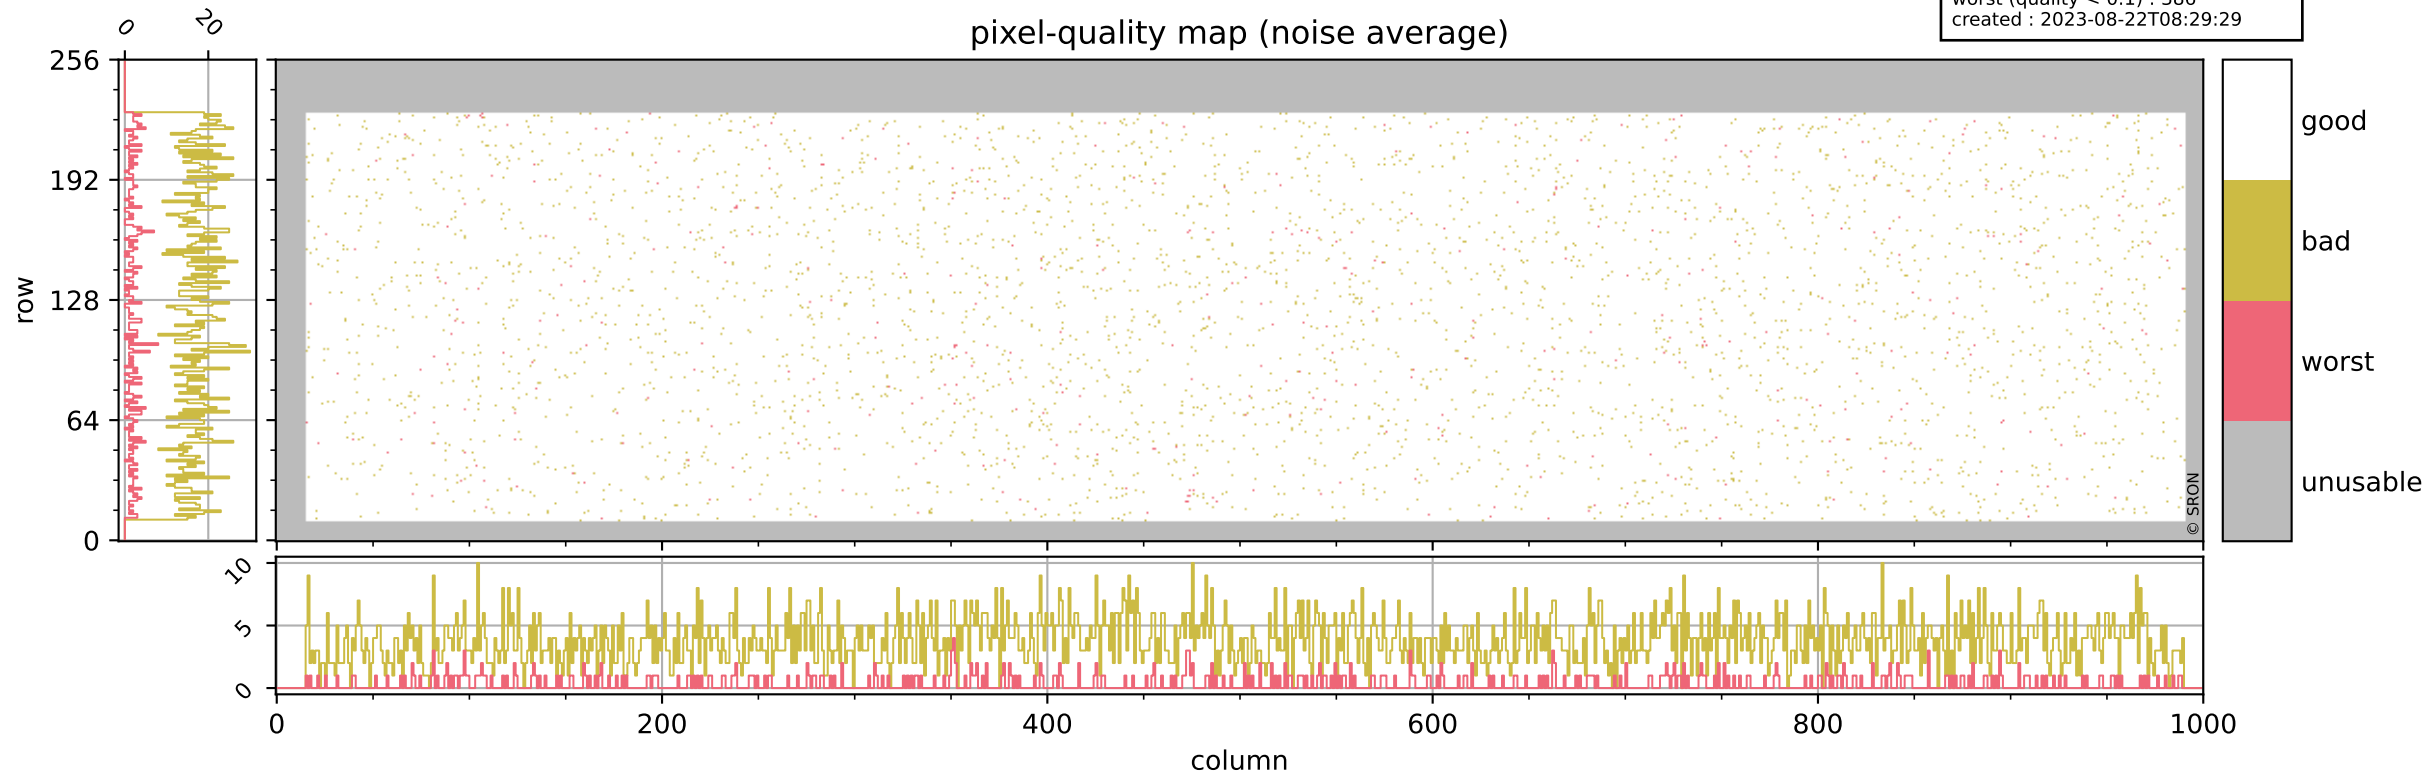

Tropomi SWIR pixel quality (official)

orbits : 20 in [21502, 21547]
coverage : 2021-12-07 / 2021-12-10
bad (quality < 0.8) : 296
worst (quality < 0.1) : 117
created : 2023-08-22T08:29:28

Tropomi SWIR pixel quality (official)

orbits : 20 in [21502, 21547]
coverage : 2021-12-07 / 2021-12-10
bad (quality < 0.8) : 3746
worst (quality < 0.1) : 386
created : 2023-08-22T08:29:29

pixel-quality map (noise average)

Tropomi SWIR pixel quality (official)

orbits : 20 in [21502, 21547]
coverage : 2021-12-07 / 2021-12-10
to good : 370
good to bad : 1864
to worst : 252
created : 2023-08-22T08:29:29

total quality compared with SWIR pixel-quality CKD

Tropomi SWIR pixel quality (official)

orbits : 20 in [21502, 21547]
coverage : 2021-12-07 / 2021-12-10
created : 2023-08-22T08:29:29

Histograms of pixel-quality

Tropomi SWIR pixel quality (official) ground-tracks of Sentinel-5P

orbits : 20 in [21502, 21547]
coverage : 2021-12-07 / 2021-12-10
created : 2023-08-22T08:29:29