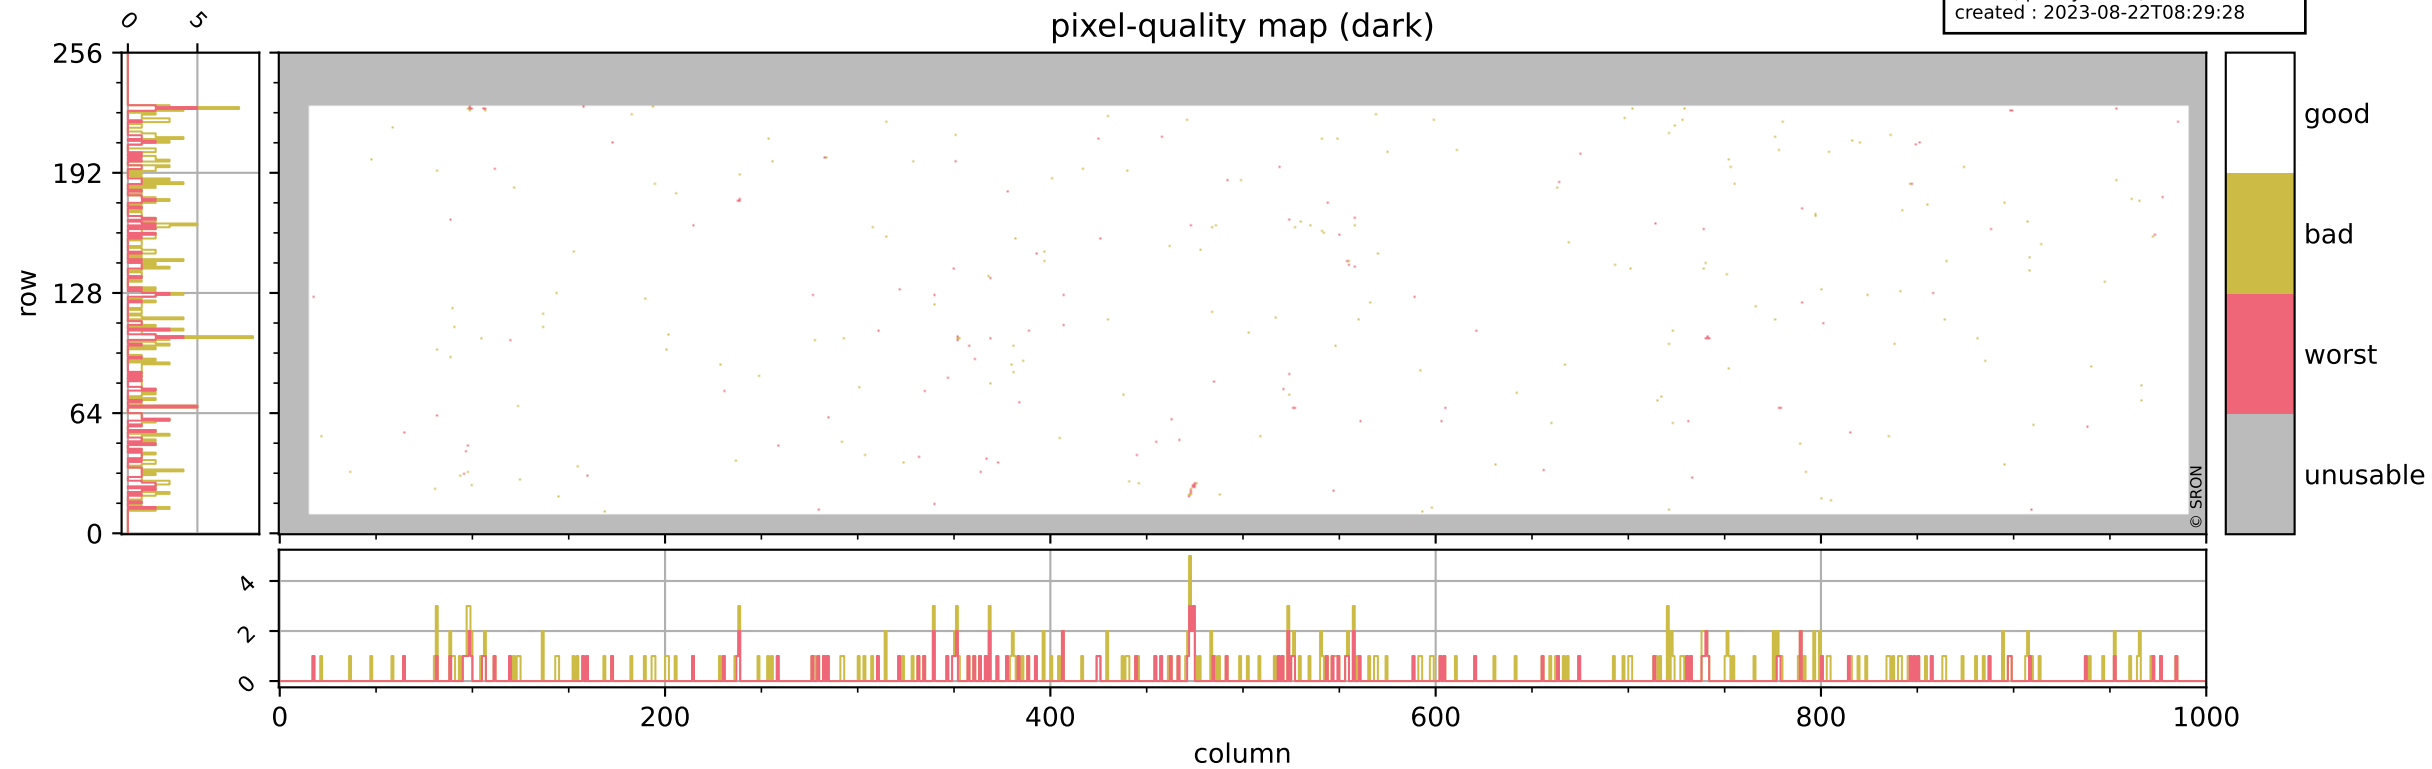

Tropomi SWIR pixel quality (official)

orbits : 20 in [21502, 21547]
coverage : 2021-12-07 / 2021-12-10
bad (quality < 0.8) : 3993
worst (quality < 0.1) : 464
created : 2023-08-22T08:29:28

pixel-quality map

Tropomi SWIR pixel quality (official)

orbits : 20 in [21502, 21547]
coverage : 2021-12-07 / 2021-12-10
bad (quality < 0.8) : 296
worst (quality < 0.1) : 117
created : 2023-08-22T08:29:28

Tropomi SWIR pixel quality (official)

orbits : 20 in [21502, 21547]
coverage : 2021-12-07 / 2021-12-10
bad (quality < 0.8) : 3746
worst (quality < 0.1) : 386
created : 2023-08-22T08:29:29

pixel-quality map (noise average)

Tropomi SWIR pixel quality (official)

orbits : 20 in [21502, 21547]
coverage : 2021-12-07 / 2021-12-10
to good : 370
good to bad : 1864
to worst : 252
created : 2023-08-22T08:29:29

total quality compared with SWIR pixel-quality CKD

Tropomi SWIR pixel quality (official)