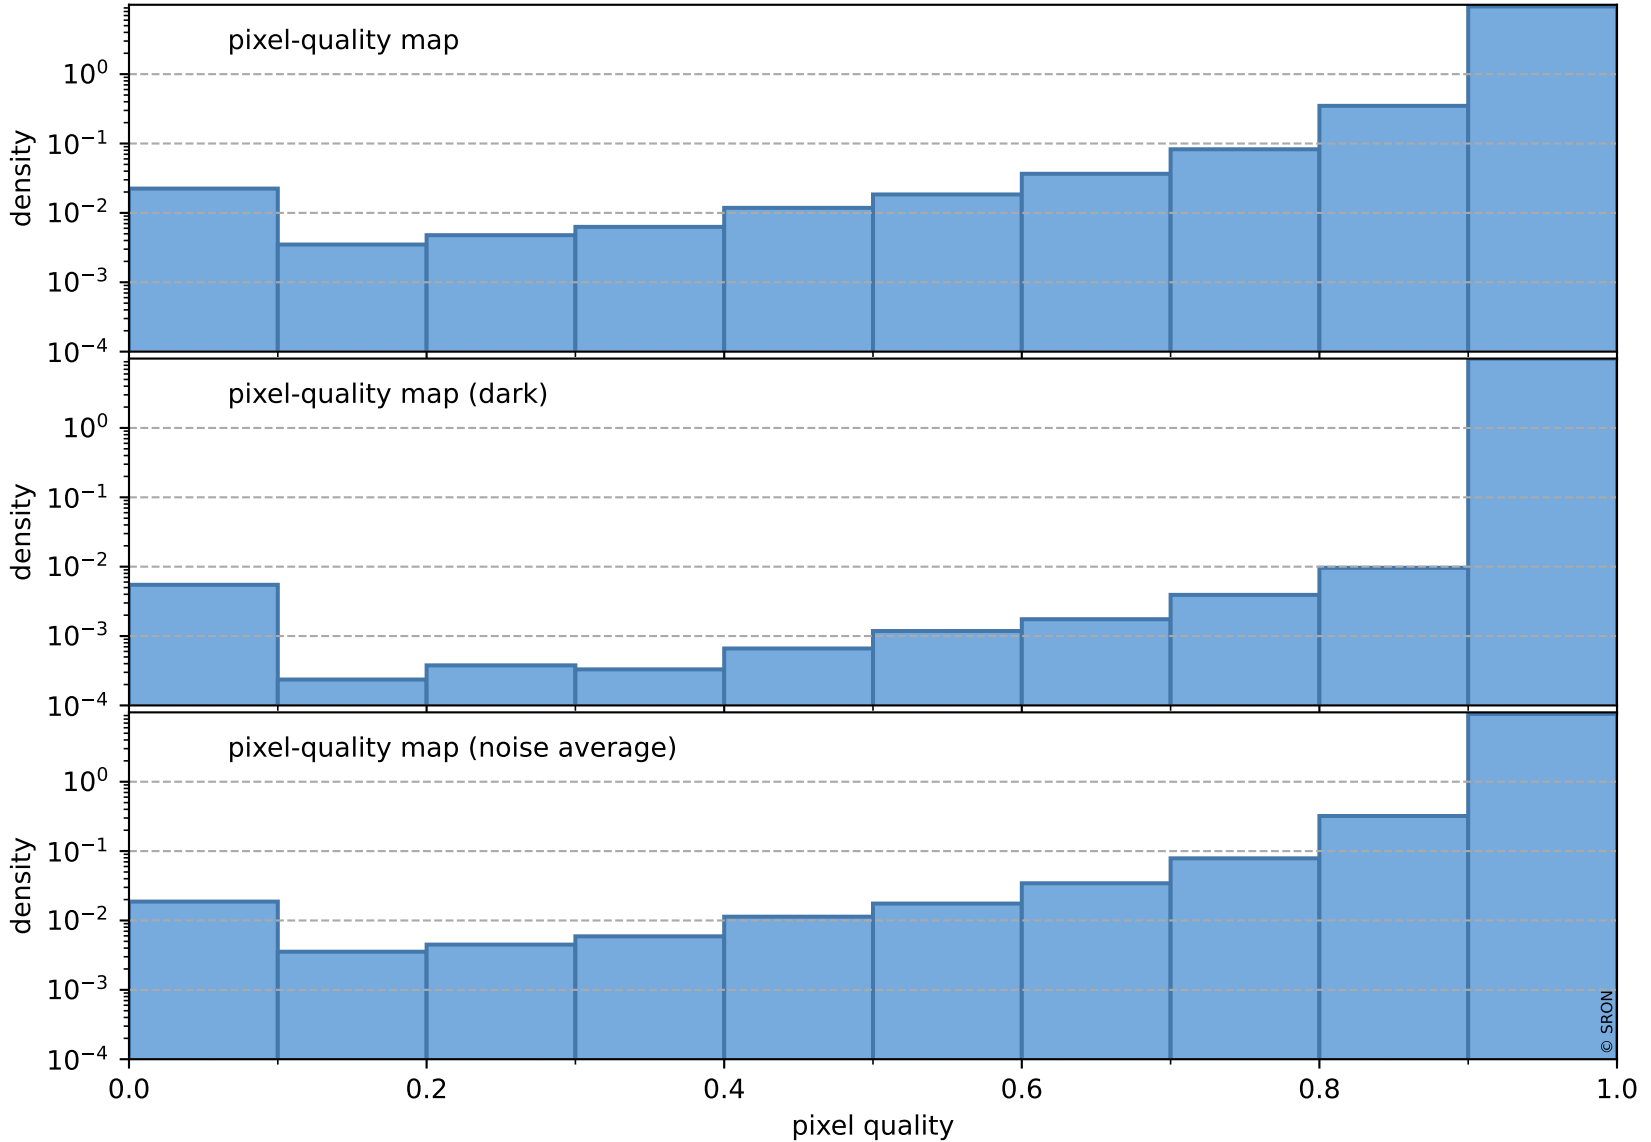

Tropomi SWIR pixel quality (official)

orbits : 19 in [21517, 21562]
coverage : 2021-12-08 / 2021-12-11
to good : 370
good to bad : 1803
to worst : 265
created : 2023-08-22T08:29:31

total quality compared with SWIR pixel-quality CKD

Tropomi SWIR pixel quality (official)

orbits : 19 in [21517, 21562]
coverage : 2021-12-08 / 2021-12-11
created : 2023-08-22T08:29:31

Histograms of pixel-quality

Tropomi SWIR pixel quality (official) ground-tracks of Sentinel-5P

orbits : 19 in [21517, 21562]
coverage : 2021-12-08 / 2021-12-11
created : 2023-08-22T08:29:32

Tropomi SWIR pixel quality (official)

orbits : [2827, 21562]
coverage : 2018-04-30 / 2021-12-11
created : 2023-08-22T08:29:32