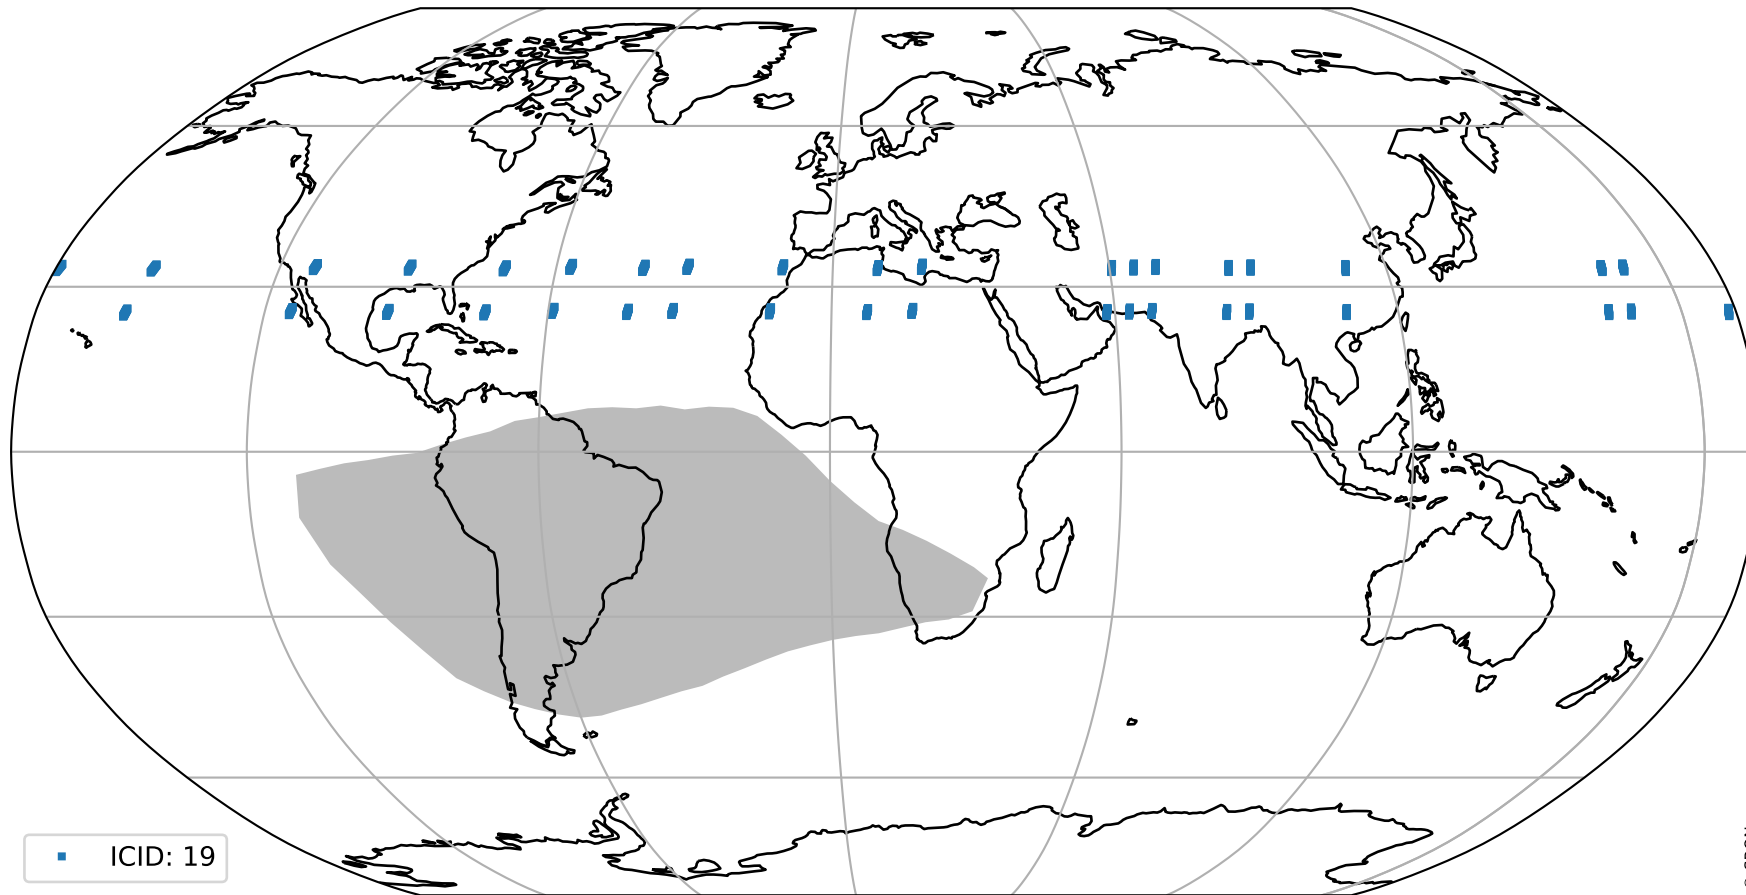

Tropomi SWIR pixel quality (official)

orbits : 19 in [21517, 21562]
coverage : 2021-12-08 / 2021-12-11
created : 2023-08-22T08:29:31

Histograms of pixel-quality

Tropomi SWIR pixel quality (official) ground-tracks of Sentinel-5P

orbits : 19 in [21517, 21562]
coverage : 2021-12-08 / 2021-12-11
created : 2023-08-22T08:29:32

Tropomi SWIR pixel quality (official)

orbits : [2827, 21562]
coverage : 2018-04-30 / 2021-12-11
created : 2023-08-22T08:29:32