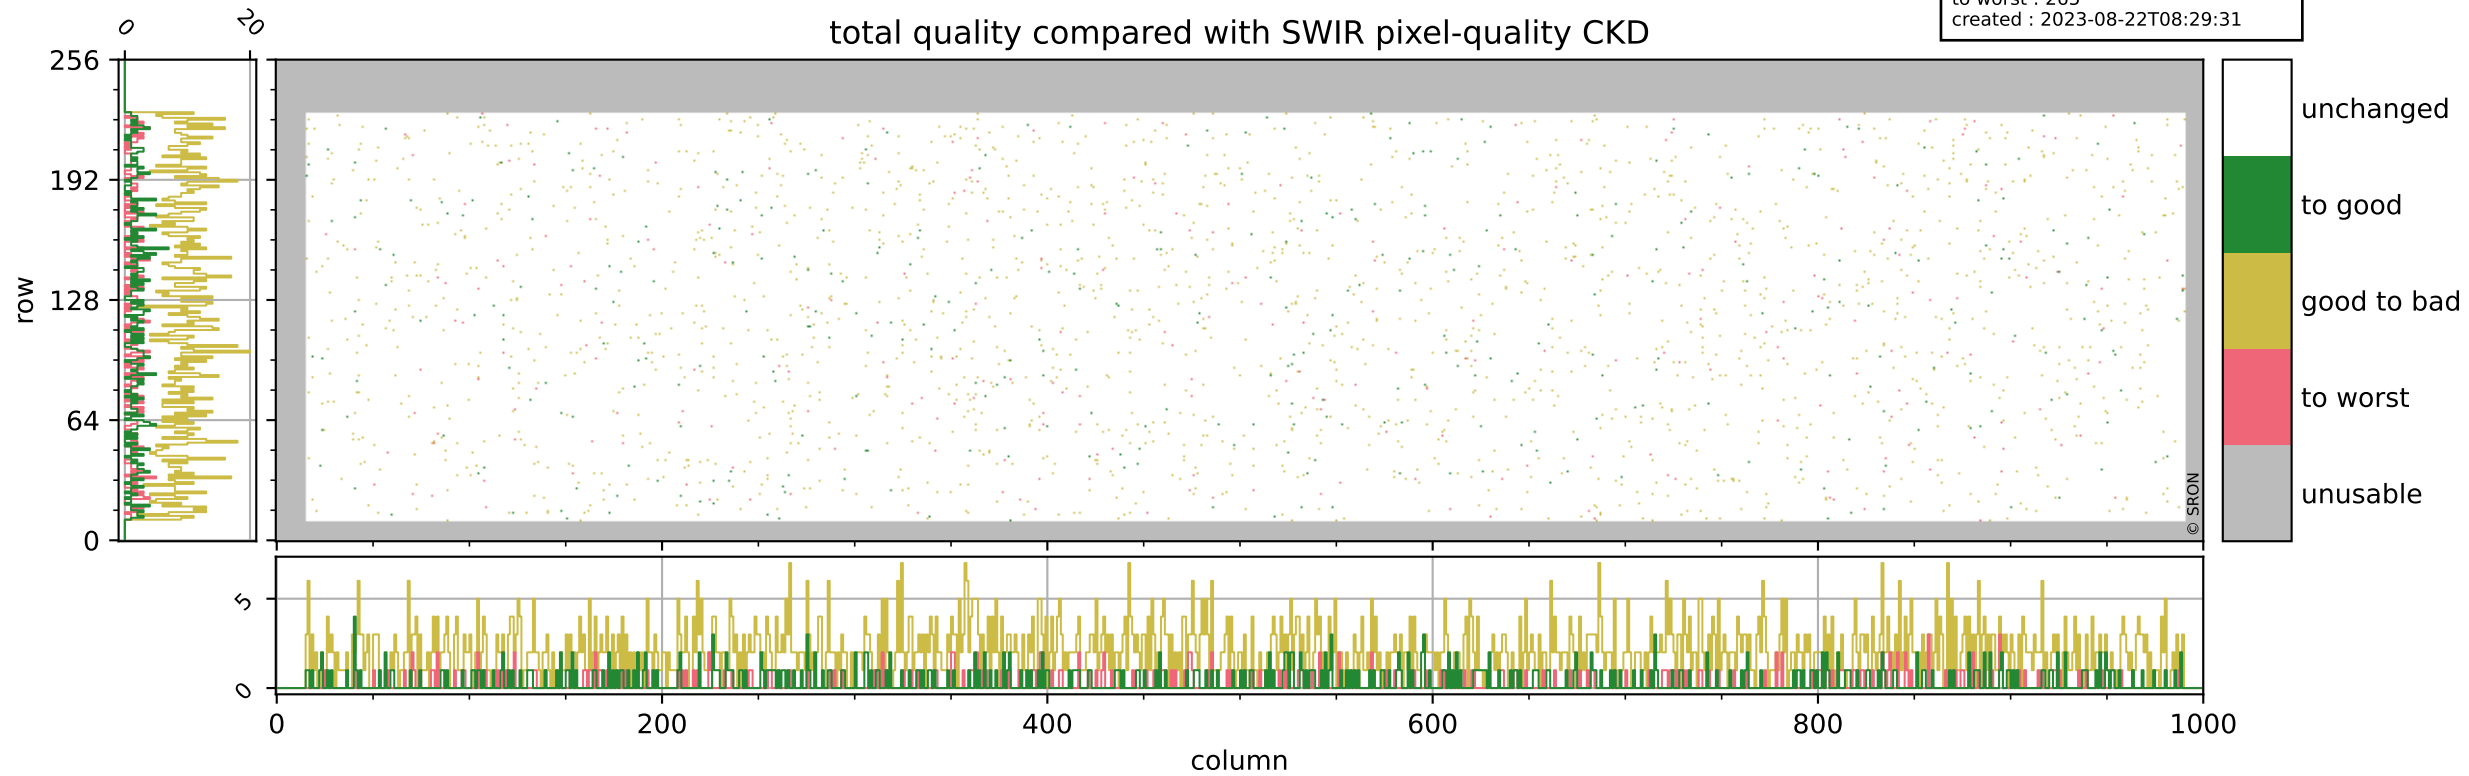

Tropomi SWIR pixel quality (official)

orbits : 19 in [21517, 21562]
coverage : 2021-12-08 / 2021-12-11
bad (quality < 0.8) : 3694
worst (quality < 0.1) : 396
created : 2023-08-22T08:29:31

pixel-quality map (noise average)

Tropomi SWIR pixel quality (official)

orbits : 19 in [21517, 21562]
coverage : 2021-12-08 / 2021-12-11
to good : 370
good to bad : 1803
to worst : 265
created : 2023-08-22T08:29:31

total quality compared with SWIR pixel-quality CKD

Tropomi SWIR pixel quality (official)

orbits : 19 in [21517, 21562]
coverage : 2021-12-08 / 2021-12-11
created : 2023-08-22T08:29:31

Histograms of pixel-quality

Tropomi SWIR pixel quality (official) ground-tracks of Sentinel-5P

orbits : 19 in [21517, 21562]
coverage : 2021-12-08 / 2021-12-11
created : 2023-08-22T08:29:32

Tropomi SWIR pixel quality (official)

orbits : [2827, 21562]
coverage : 2018-04-30 / 2021-12-11
created : 2023-08-22T08:29:32