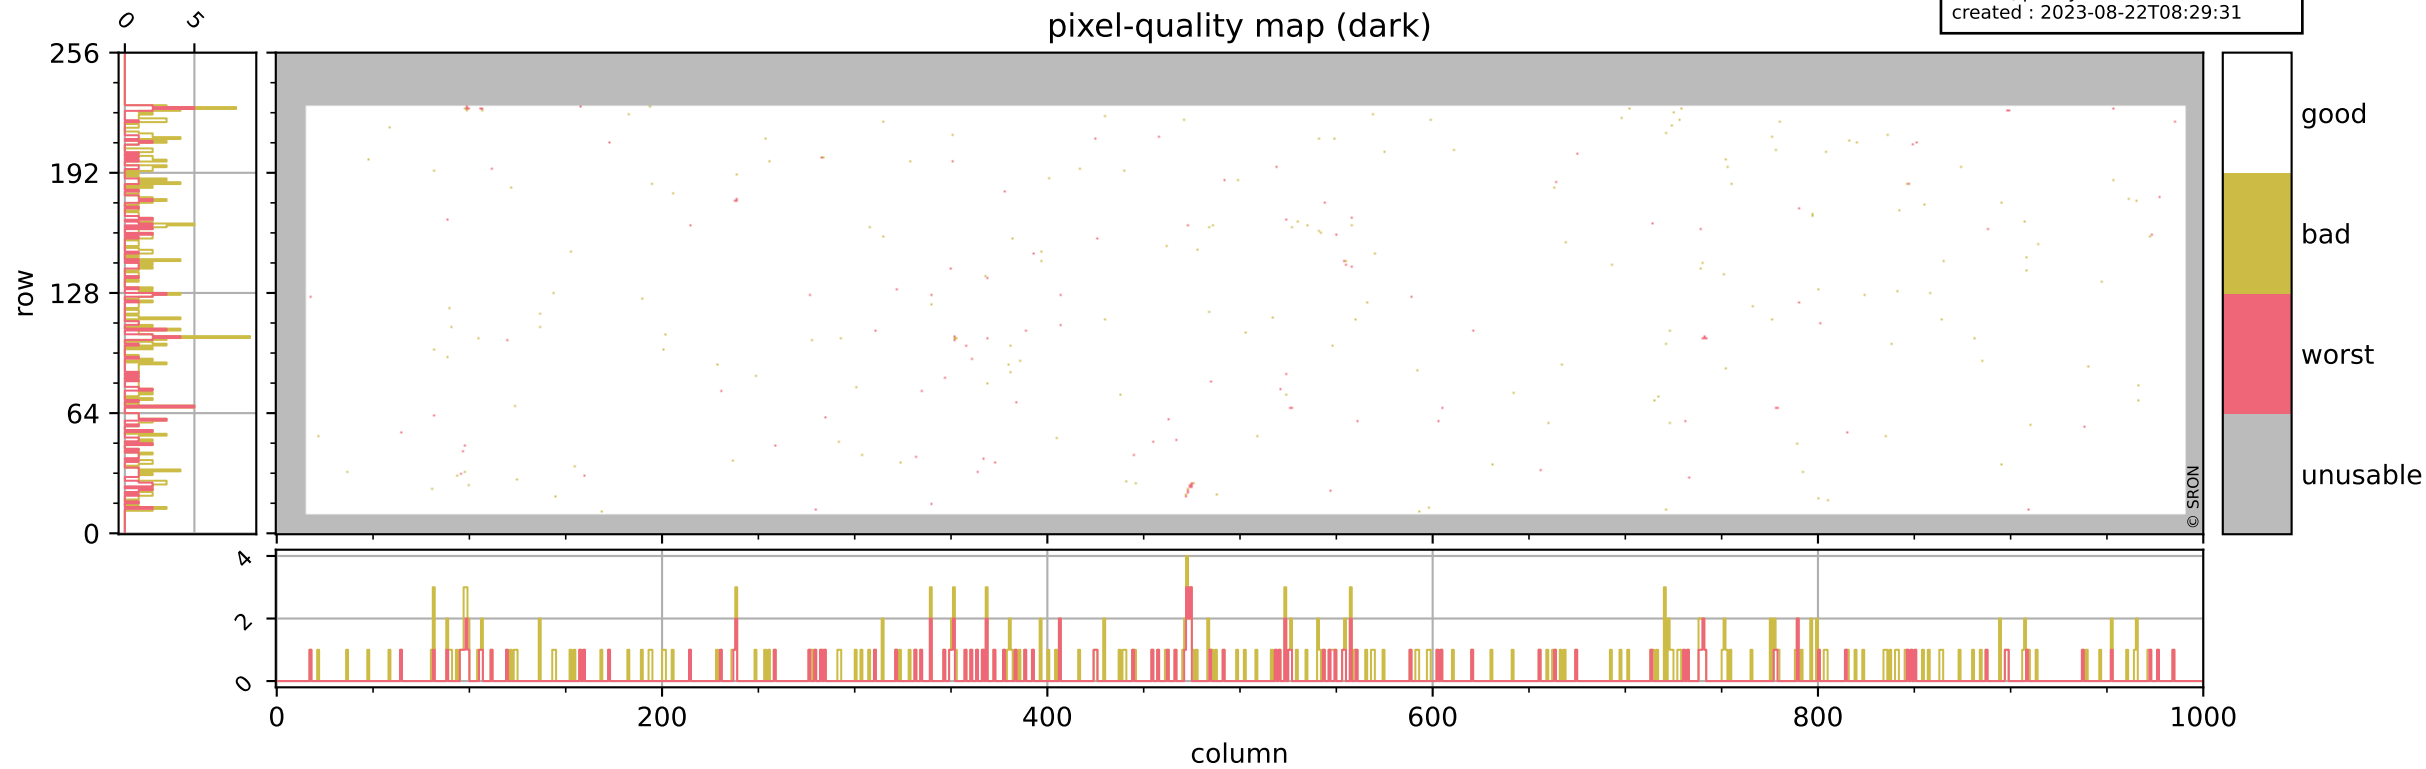

Tropomi SWIR pixel quality (official)

orbits : 19 in [21517, 21562]
coverage : 2021-12-08 / 2021-12-11
bad (quality < 0.8) : 3945
worst (quality < 0.1) : 474
created : 2023-08-22T08:29:31

pixel-quality map

Tropomi SWIR pixel quality (official)

orbits : 19 in [21517, 21562]
coverage : 2021-12-08 / 2021-12-11
bad (quality < 0.8) : 295
worst (quality < 0.1) : 116
created : 2023-08-22T08:29:31

pixel-quality map (dark)

Tropomi SWIR pixel quality (official)

orbits : 19 in [21517, 21562]
coverage : 2021-12-08 / 2021-12-11
bad (quality < 0.8) : 3694
worst (quality < 0.1) : 396
created : 2023-08-22T08:29:31

pixel-quality map (noise average)

Tropomi SWIR pixel quality (official)

orbits : 19 in [21517, 21562]
coverage : 2021-12-08 / 2021-12-11
to good : 370
good to bad : 1803
to worst : 265
created : 2023-08-22T08:29:31

total quality compared with SWIR pixel-quality CKD