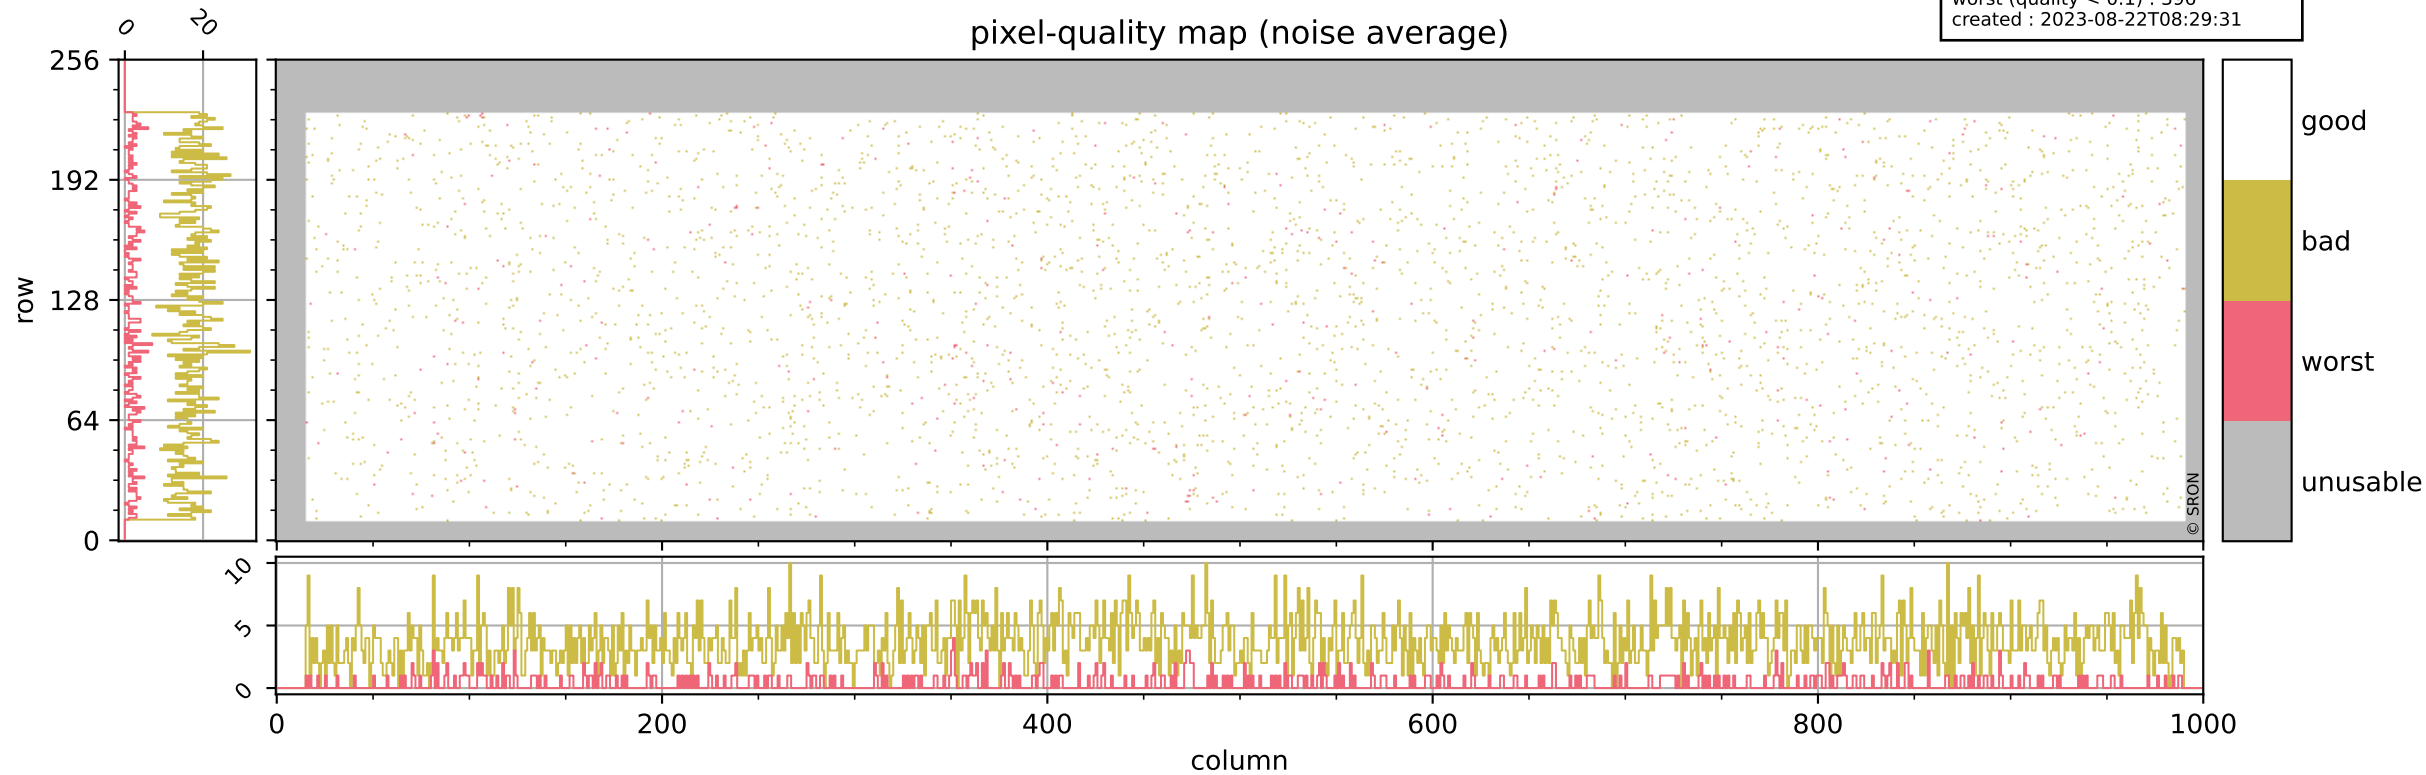

Tropomi SWIR pixel quality (official)

orbits : 19 in [21517, 21562]
coverage : 2021-12-08 / 2021-12-11
bad (quality < 0.8) : 295
worst (quality < 0.1) : 116
created : 2023-08-22T08:29:31

pixel-quality map (dark)

Tropomi SWIR pixel quality (official)

orbits : 19 in [21517, 21562]
coverage : 2021-12-08 / 2021-12-11
bad (quality < 0.8) : 3694
worst (quality < 0.1) : 396
created : 2023-08-22T08:29:31

pixel-quality map (noise average)

Tropomi SWIR pixel quality (official)

orbits : 19 in [21517, 21562]
coverage : 2021-12-08 / 2021-12-11
to good : 370
good to bad : 1803
to worst : 265
created : 2023-08-22T08:29:31

total quality compared with SWIR pixel-quality CKD

Tropomi SWIR pixel quality (official)

orbits : 19 in [21517, 21562]
coverage : 2021-12-08 / 2021-12-11
created : 2023-08-22T08:29:31

Histograms of pixel-quality

Tropomi SWIR pixel quality (official) ground-tracks of Sentinel-5P