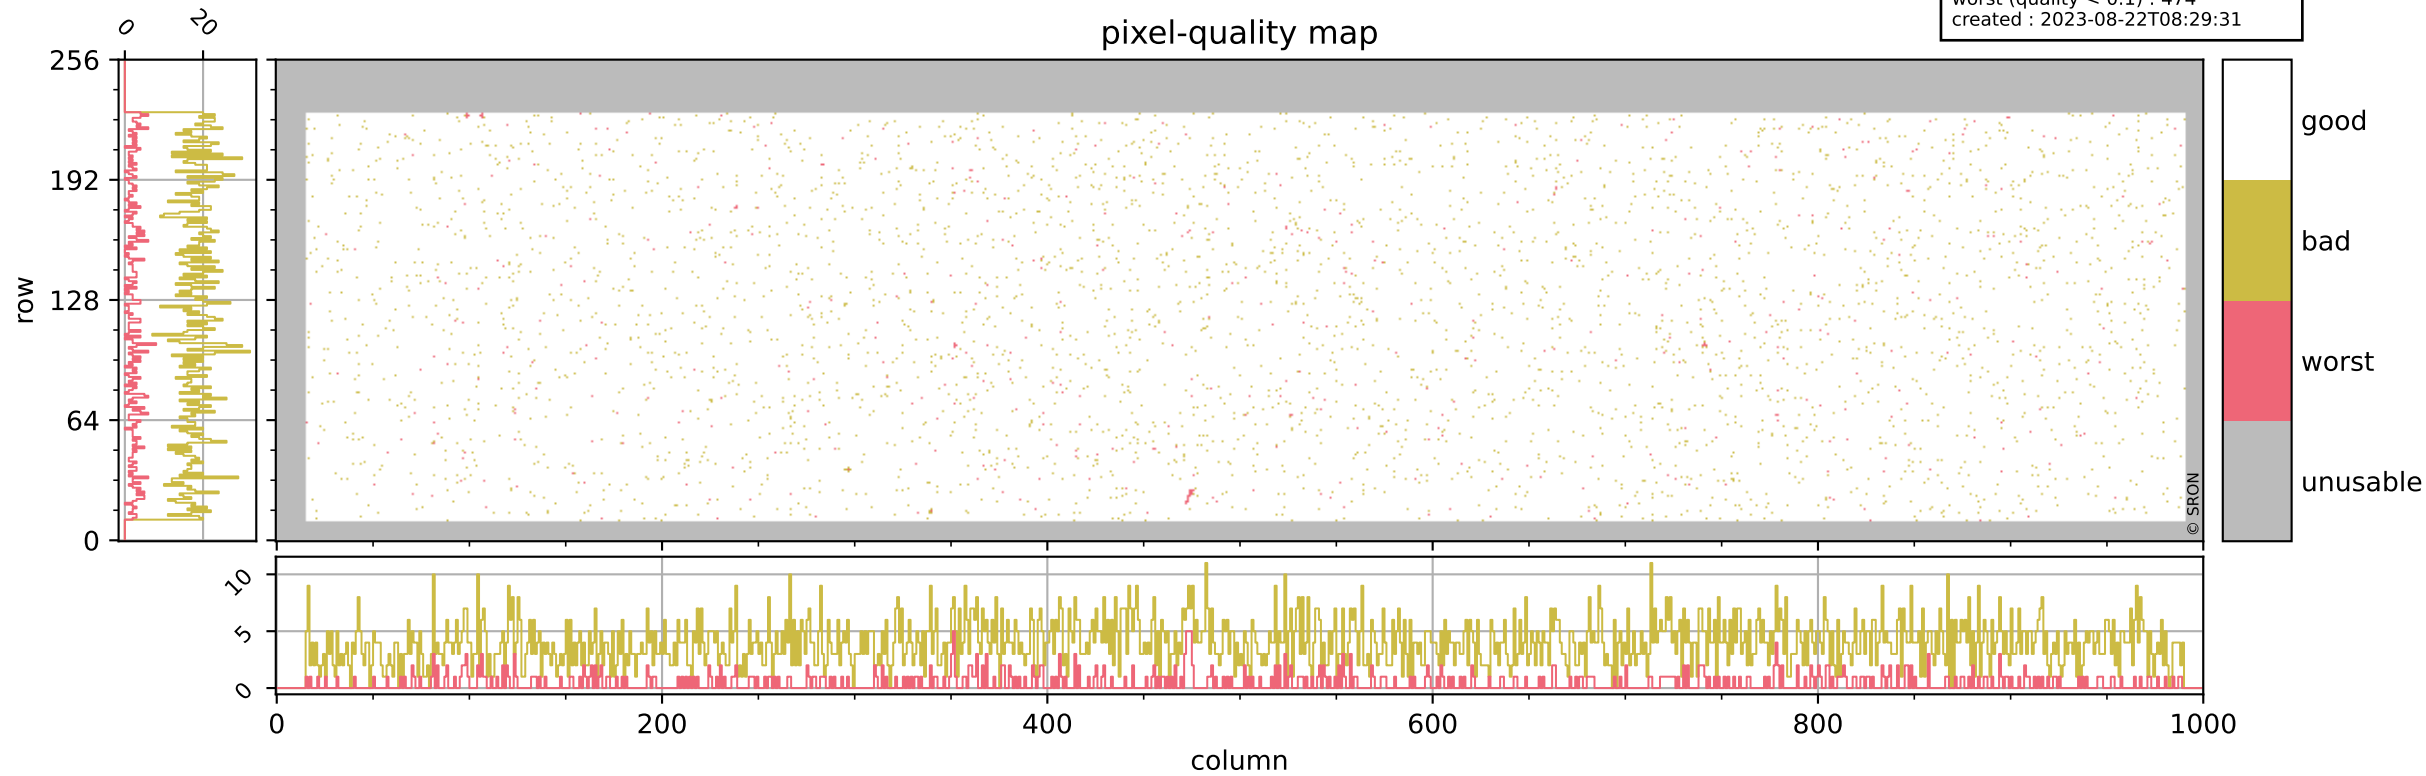

Tropomi SWIR pixel quality (official)

orbits : 19 in [21517, 21562]
coverage : 2021-12-08 / 2021-12-11
bad (quality < 0.8) : 3945
worst (quality < 0.1) : 474
created : 2023-08-22T08:29:31

pixel-quality map

Tropomi SWIR pixel quality (official)

orbits : 19 in [21517, 21562]
coverage : 2021-12-08 / 2021-12-11
bad (quality < 0.8) : 295
worst (quality < 0.1) : 116
created : 2023-08-22T08:29:31

pixel-quality map (dark)

Tropomi SWIR pixel quality (official)

orbits : 19 in [21517, 21562]
coverage : 2021-12-08 / 2021-12-11
bad (quality < 0.8) : 3694
worst (quality < 0.1) : 396
created : 2023-08-22T08:29:31

pixel-quality map (noise average)

Tropomi SWIR pixel quality (official)

orbits : 19 in [21517, 21562]
coverage : 2021-12-08 / 2021-12-11
to good : 370
good to bad : 1803
to worst : 265
created : 2023-08-22T08:29:31

total quality compared with SWIR pixel-quality CKD