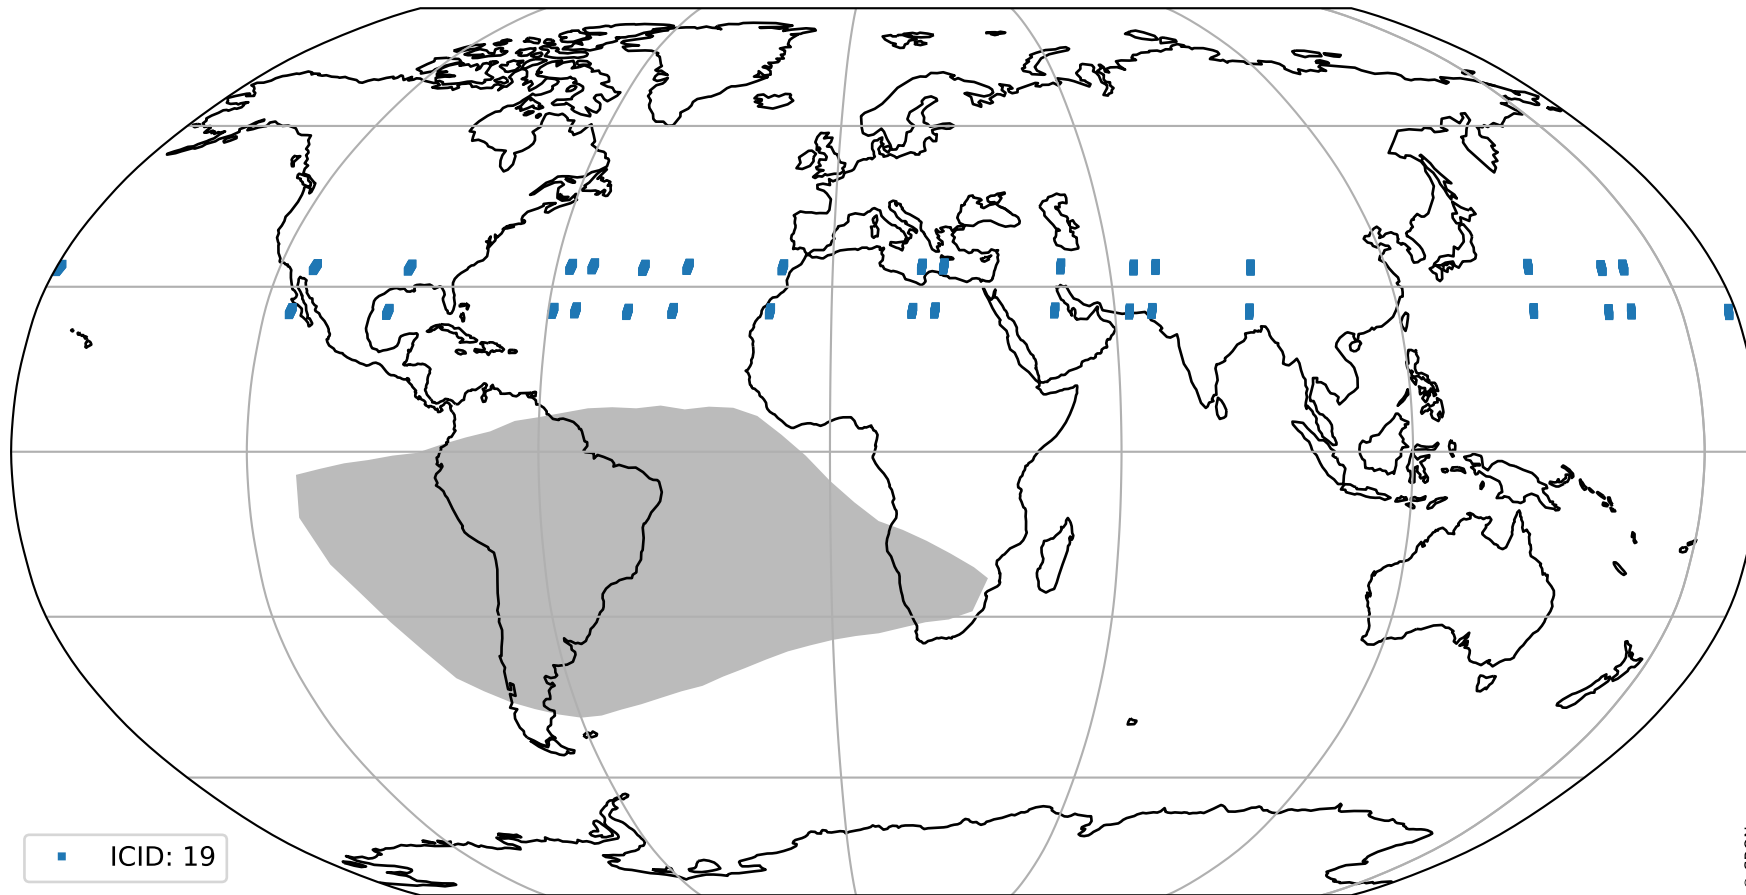

# Tropomi SWIR pixel quality (official)

orbits : 17 in [21532, 21577]  
coverage : 2021-12-09 / 2021-12-12  
created : 2023-08-22T08:29:34

## Histograms of pixel-quality

# Tropomi SWIR pixel quality (official) ground-tracks of Sentinel-5P

orbits : 17 in [21532, 21577]  
coverage : 2021-12-09 / 2021-12-12  
created : 2023-08-22T08:29:34