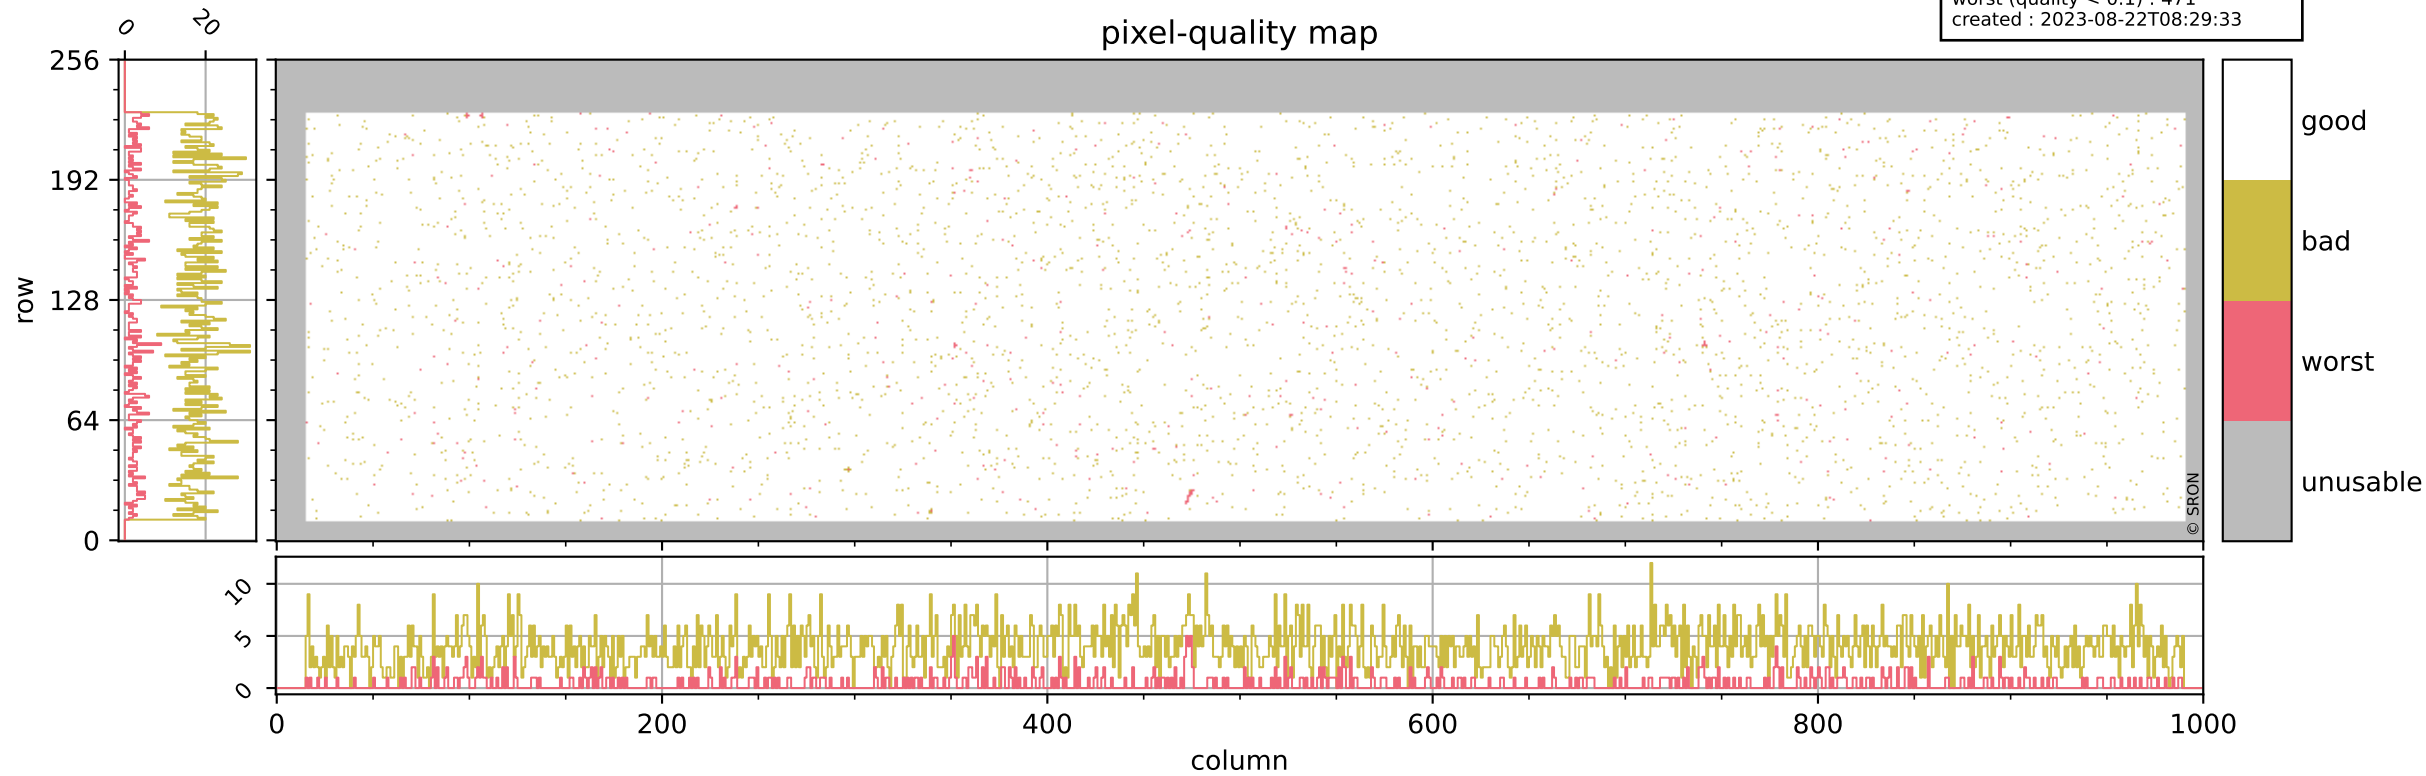

# Tropomi SWIR pixel quality (official)

orbits : 17 in [21532, 21577]  
coverage : 2021-12-09 / 2021-12-12  
bad (quality < 0.8) : 3930  
worst (quality < 0.1) : 471  
created : 2023-08-22T08:29:33

## pixel-quality map

# Tropomi SWIR pixel quality (official)

orbits : 17 in [21532, 21577]  
coverage : 2021-12-09 / 2021-12-12  
bad (quality < 0.8) : 296  
worst (quality < 0.1) : 115  
created : 2023-08-22T08:29:33

## pixel-quality map (dark)