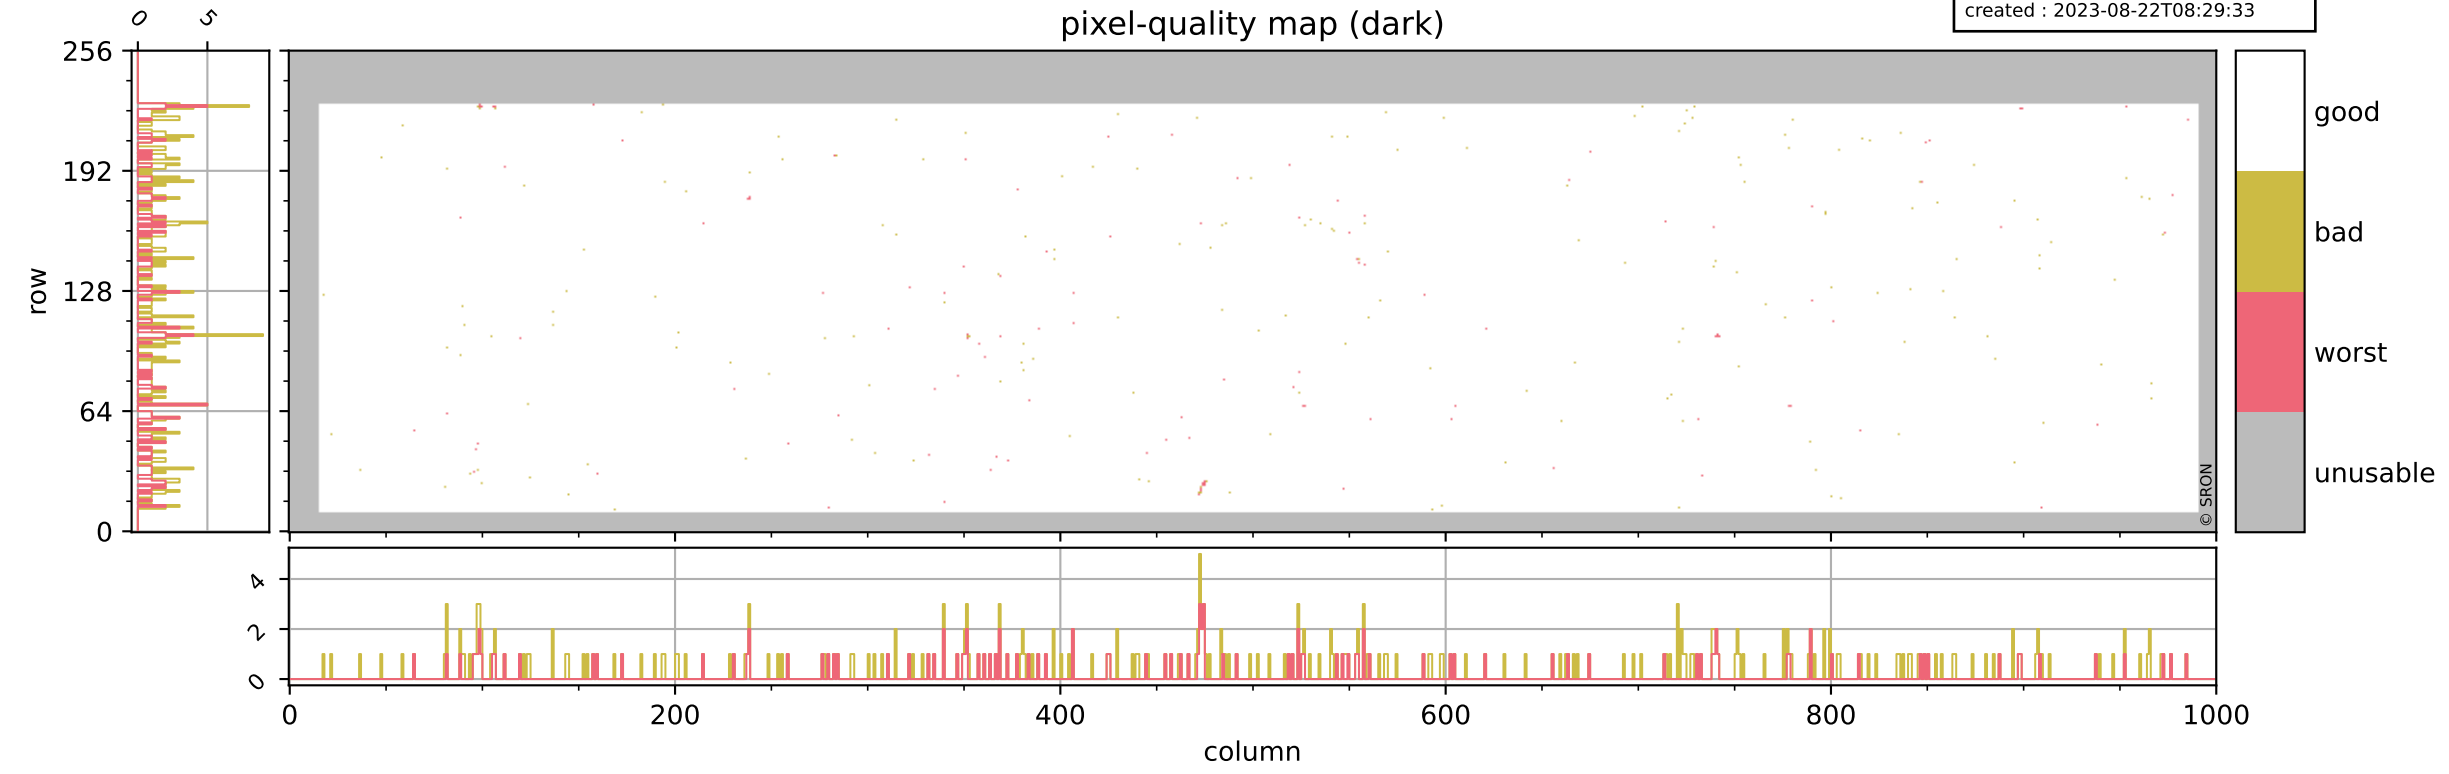

# Tropomi SWIR pixel quality (official)

orbits : 17 in [21532, 21577]  
coverage : 2021-12-09 / 2021-12-12  
bad (quality < 0.8) : 3930  
worst (quality < 0.1) : 471  
created : 2023-08-22T08:29:33

## pixel-quality map

# Tropomi SWIR pixel quality (official)

orbits : 17 in [21532, 21577]  
coverage : 2021-12-09 / 2021-12-12  
bad (quality < 0.8) : 296  
worst (quality < 0.1) : 115  
created : 2023-08-22T08:29:33

## pixel-quality map (dark)