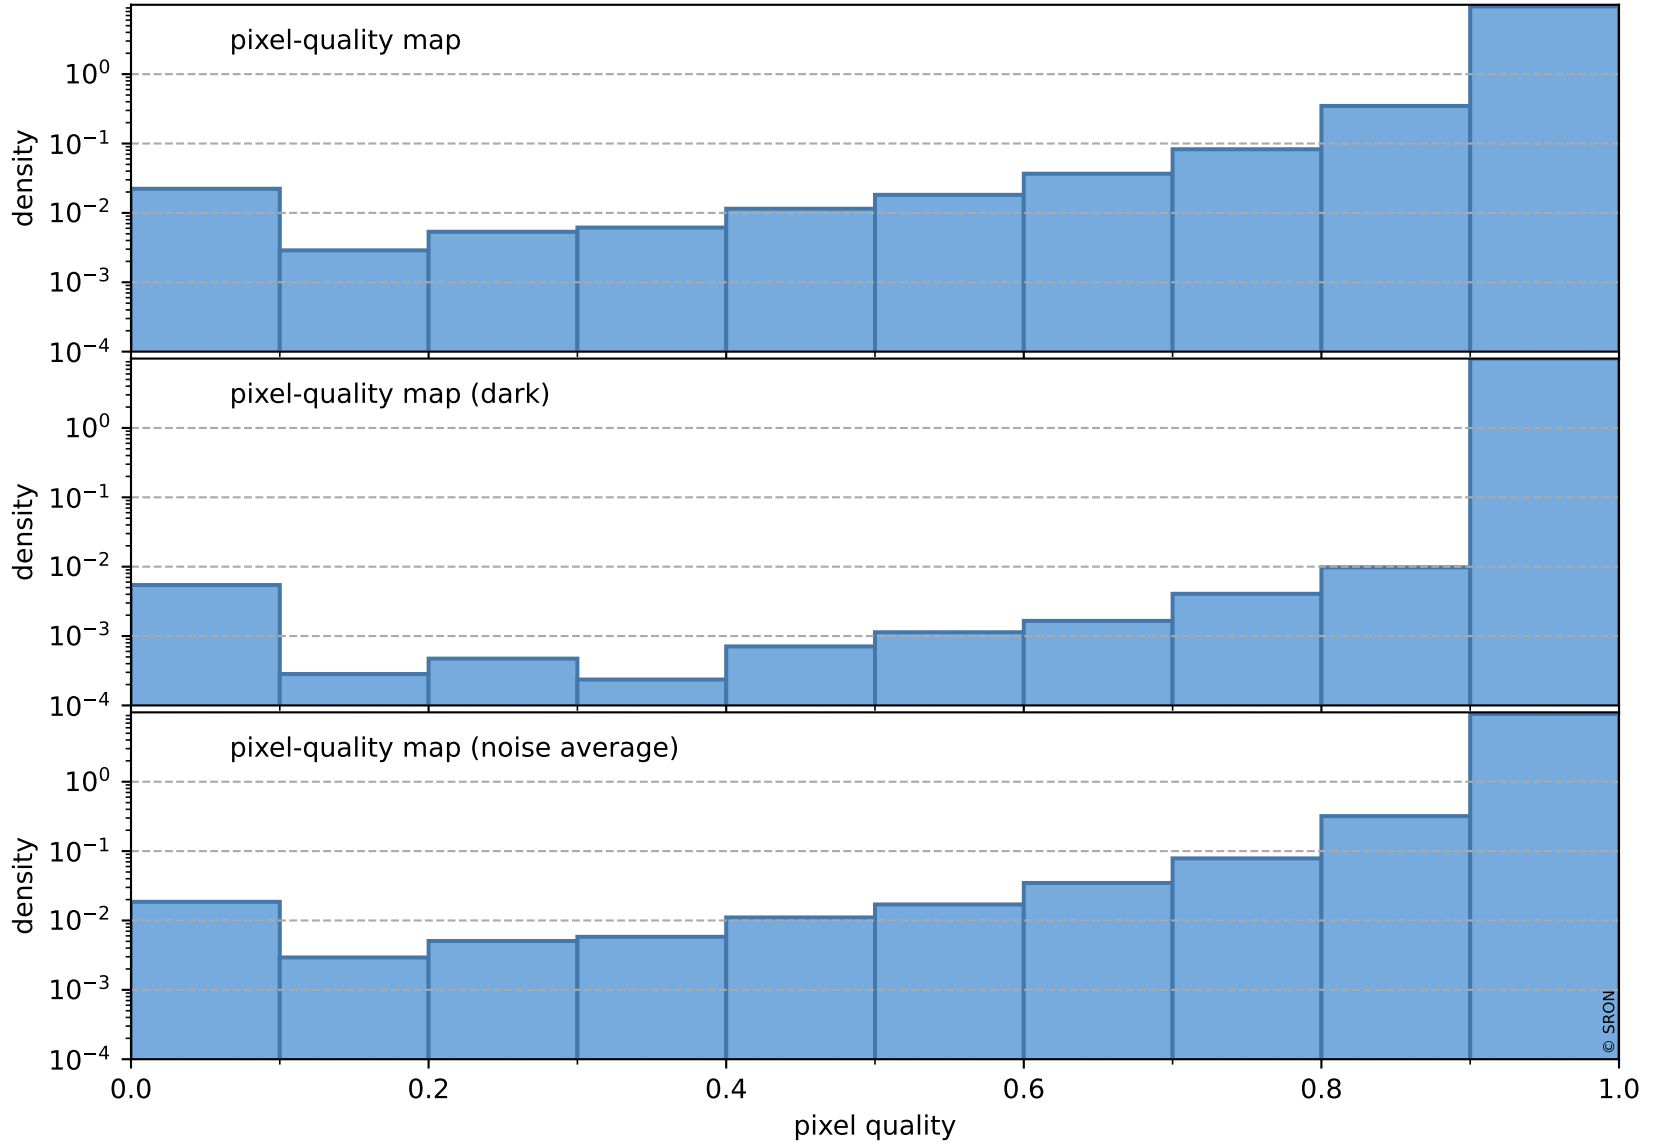

Tropomi SWIR pixel quality (official)

orbits : 17 in [21532, 21577]
coverage : 2021-12-09 / 2021-12-12
created : 2023-08-22T08:29:34

Histograms of pixel-quality