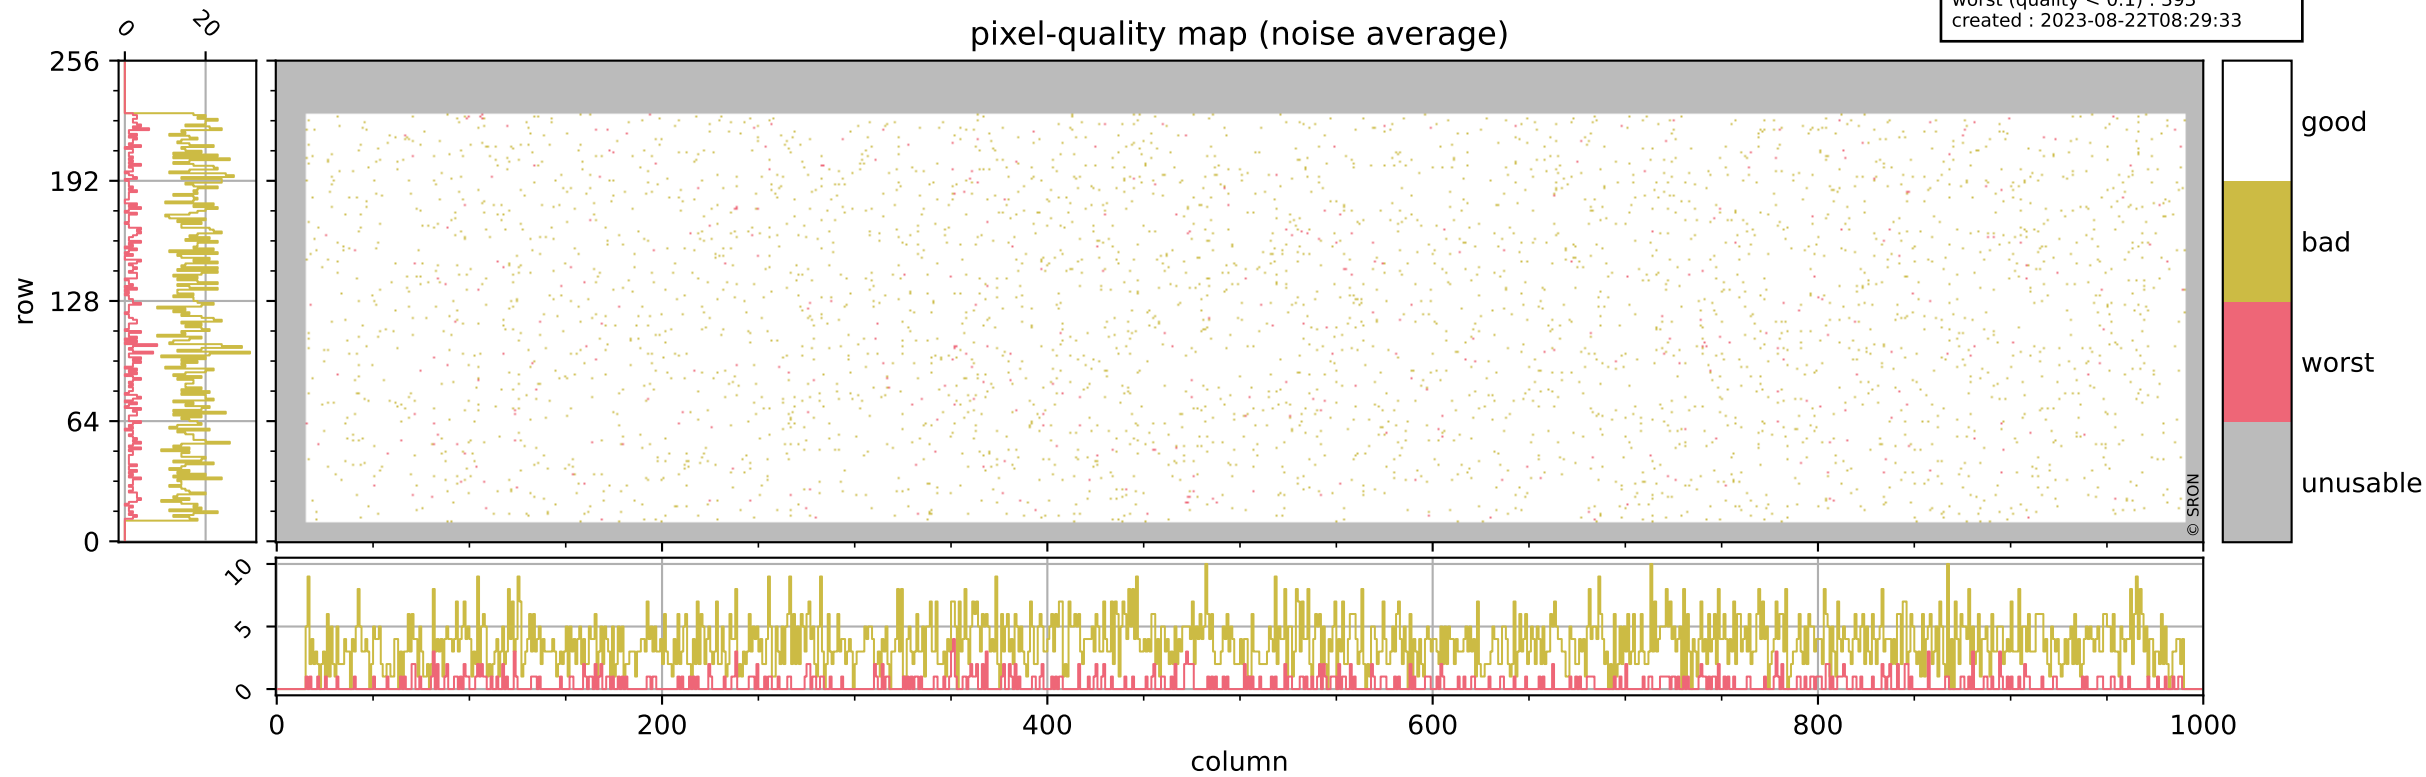

Tropomi SWIR pixel quality (official)

orbits : 17 in [21532, 21577]
coverage : 2021-12-09 / 2021-12-12
bad (quality < 0.8) : 3675
worst (quality < 0.1) : 393
created : 2023-08-22T08:29:33

pixel-quality map (noise average)