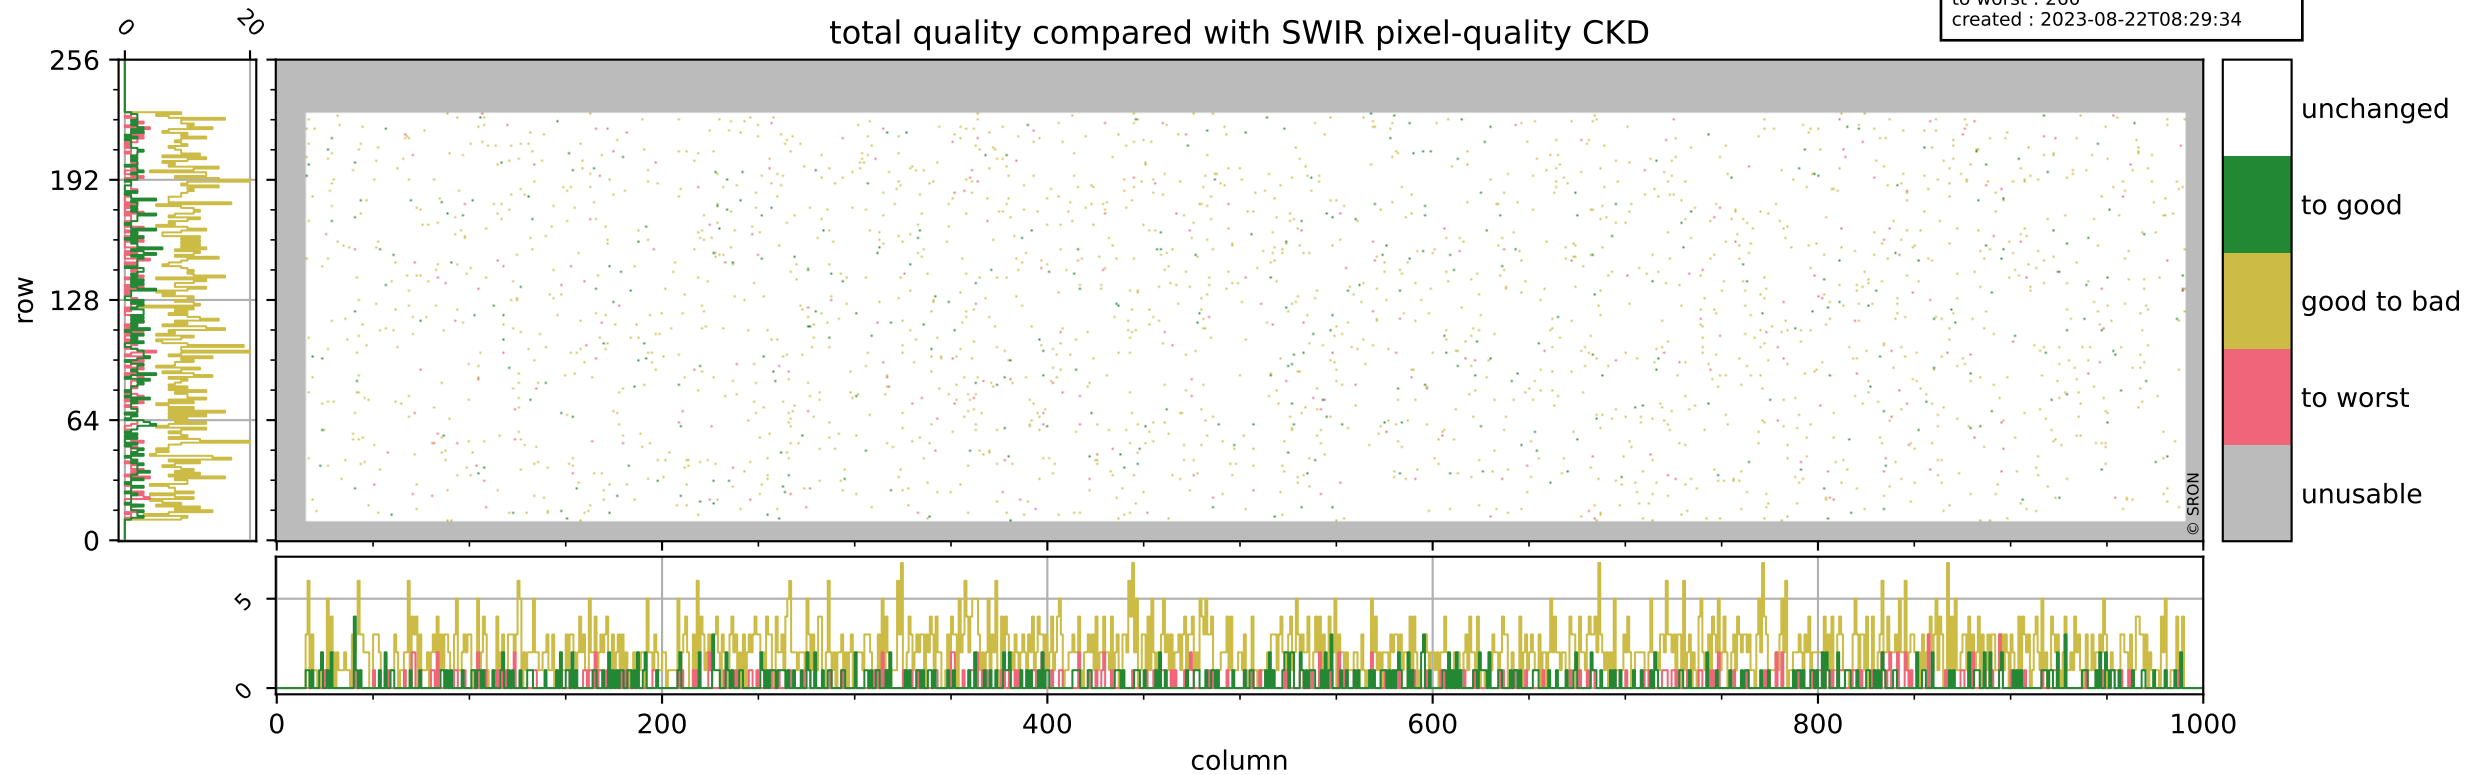

Tropomi SWIR pixel quality (official)

orbits : 17 in [21532, 21577]
coverage : 2021-12-09 / 2021-12-12
to good : 369
good to bad : 1792
to worst : 260
created : 2023-08-22T08:29:34

total quality compared with SWIR pixel-quality CKD