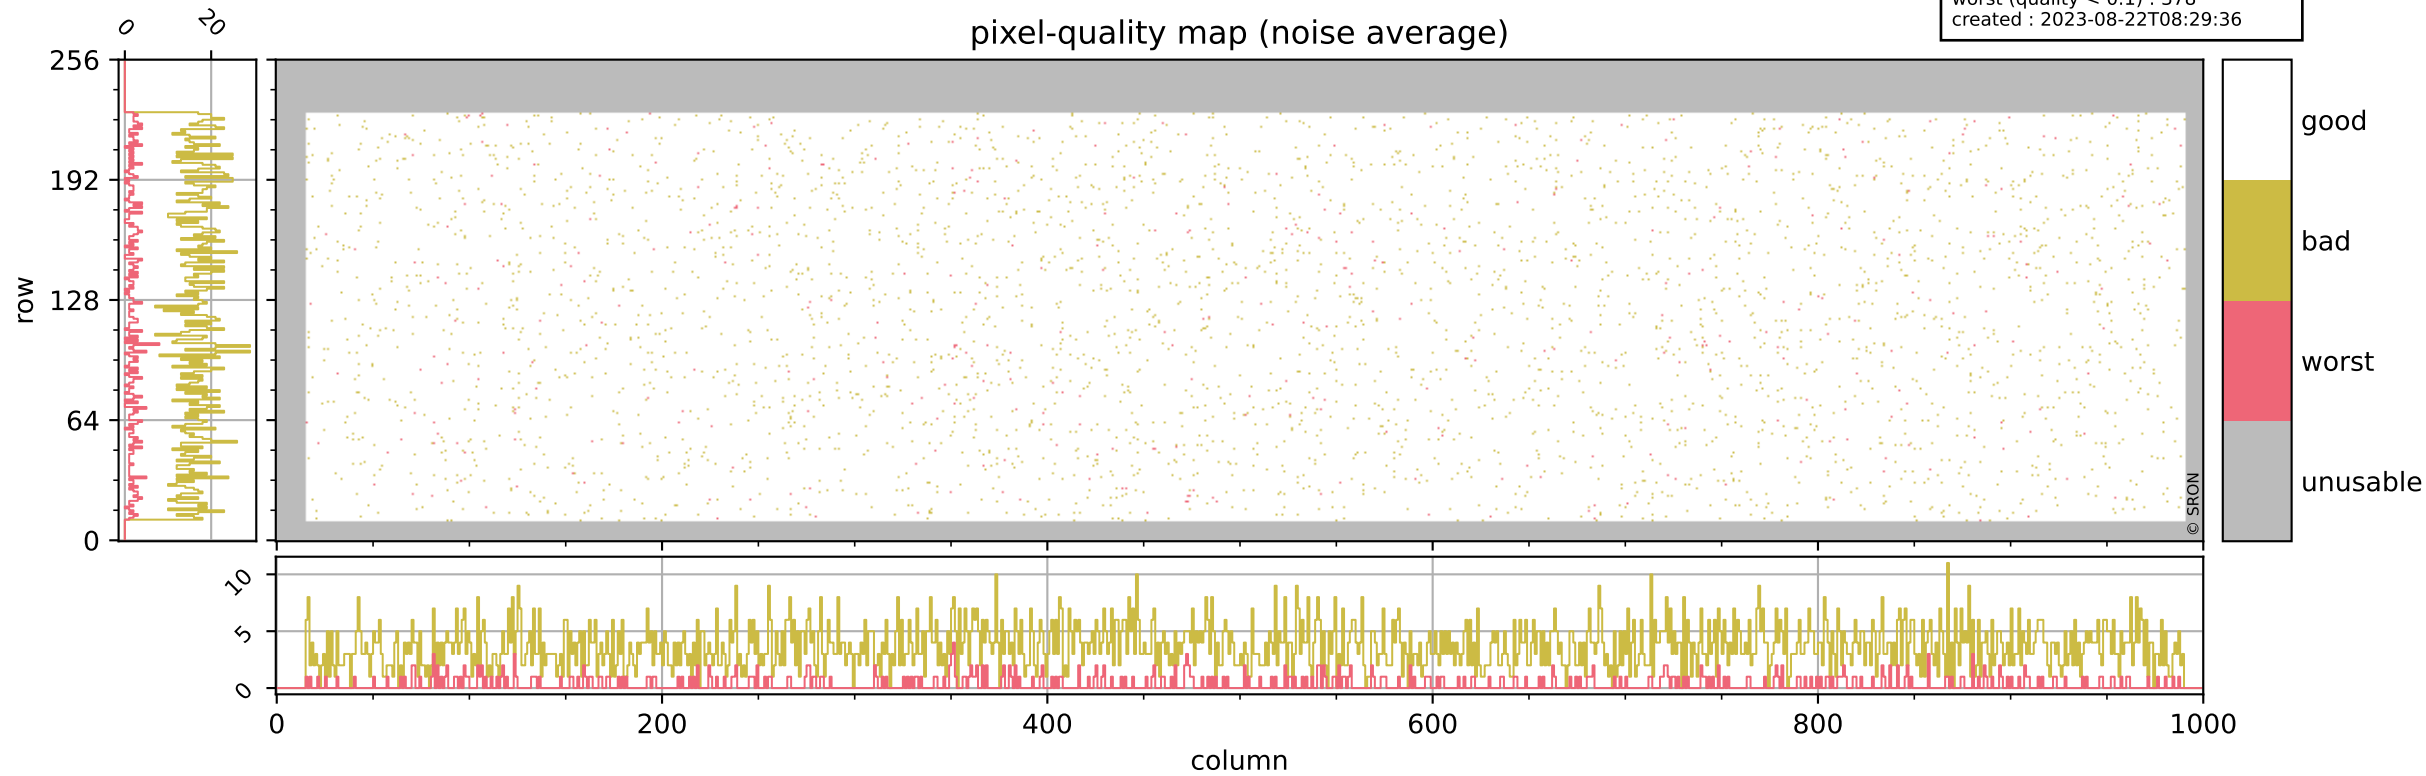

Tropomi SWIR pixel quality (official)

orbits : 16 in [21547, 21592]
coverage : 2021-12-10 / 2021-12-13
bad (quality < 0.8) : 296
worst (quality < 0.1) : 115
created : 2023-08-22T08:29:35

Tropomi SWIR pixel quality (official)

orbits : 16 in [21547, 21592]
coverage : 2021-12-10 / 2021-12-13
bad (quality < 0.8) : 3655
worst (quality < 0.1) : 378
created : 2023-08-22T08:29:36

pixel-quality map (noise average)

Tropomi SWIR pixel quality (official)

orbits : 16 in [21547, 21592]
coverage : 2021-12-10 / 2021-12-13
to good : 370
good to bad : 1776
to worst : 247
created : 2023-08-22T08:29:36

total quality compared with SWIR pixel-quality CKD

Tropomi SWIR pixel quality (official)

orbits : 16 in [21547, 21592]
coverage : 2021-12-10 / 2021-12-13
created : 2023-08-22T08:29:36

Histograms of pixel-quality

Tropomi SWIR pixel quality (official) ground-tracks of Sentinel-5P

orbits : 16 in [21547, 21592]
coverage : 2021-12-10 / 2021-12-13
created : 2023-08-22T08:29:37