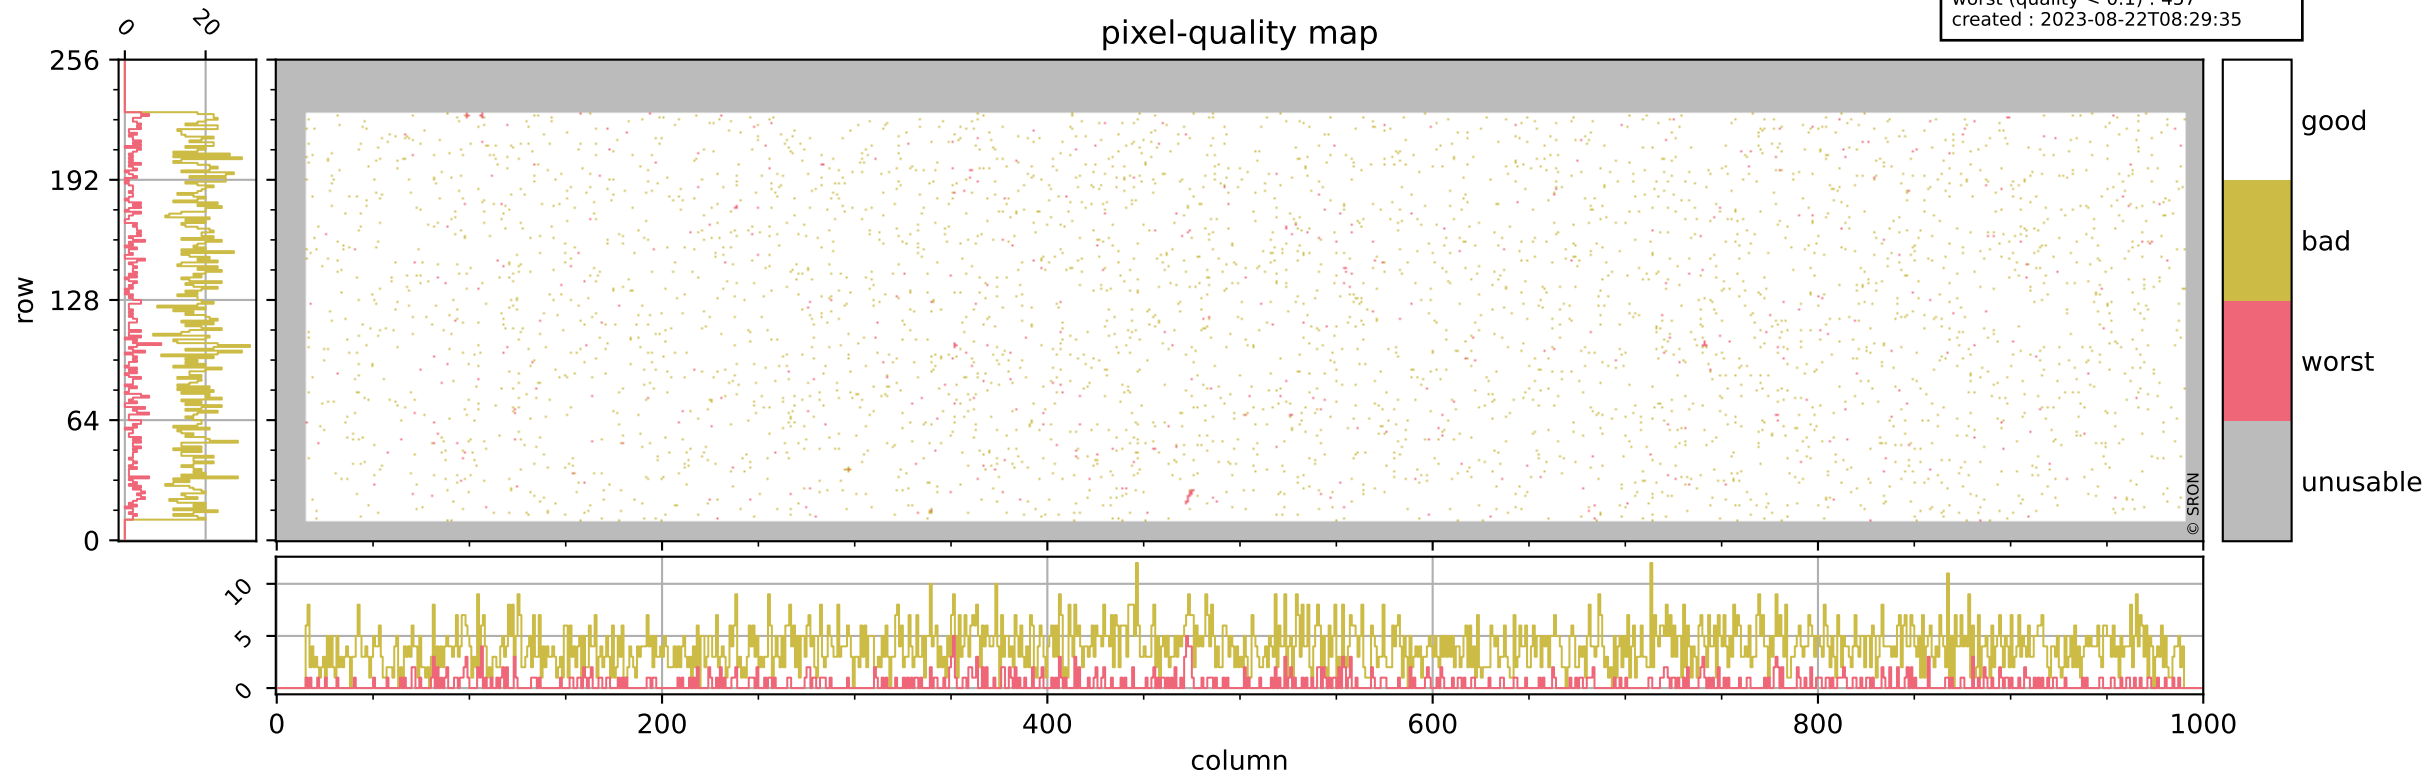

Tropomi SWIR pixel quality (official)

orbits : 16 in [21547, 21592]
coverage : 2021-12-10 / 2021-12-13
bad (quality < 0.8) : 3906
worst (quality < 0.1) : 457
created : 2023-08-22T08:29:35

pixel-quality map

Tropomi SWIR pixel quality (official)

orbits : 16 in [21547, 21592]
coverage : 2021-12-10 / 2021-12-13
bad (quality < 0.8) : 296
worst (quality < 0.1) : 115
created : 2023-08-22T08:29:35

Tropomi SWIR pixel quality (official)

orbits : 16 in [21547, 21592]
coverage : 2021-12-10 / 2021-12-13
bad (quality < 0.8) : 3655
worst (quality < 0.1) : 378
created : 2023-08-22T08:29:36

pixel-quality map (noise average)

Tropomi SWIR pixel quality (official)

orbits : 16 in [21547, 21592]
coverage : 2021-12-10 / 2021-12-13
created : 2023-08-22T08:29:36

Histograms of pixel-quality

Tropomi SWIR pixel quality (official) ground-tracks of Sentinel-5P

orbits : 16 in [21547, 21592]
coverage : 2021-12-10 / 2021-12-13
created : 2023-08-22T08:29:37