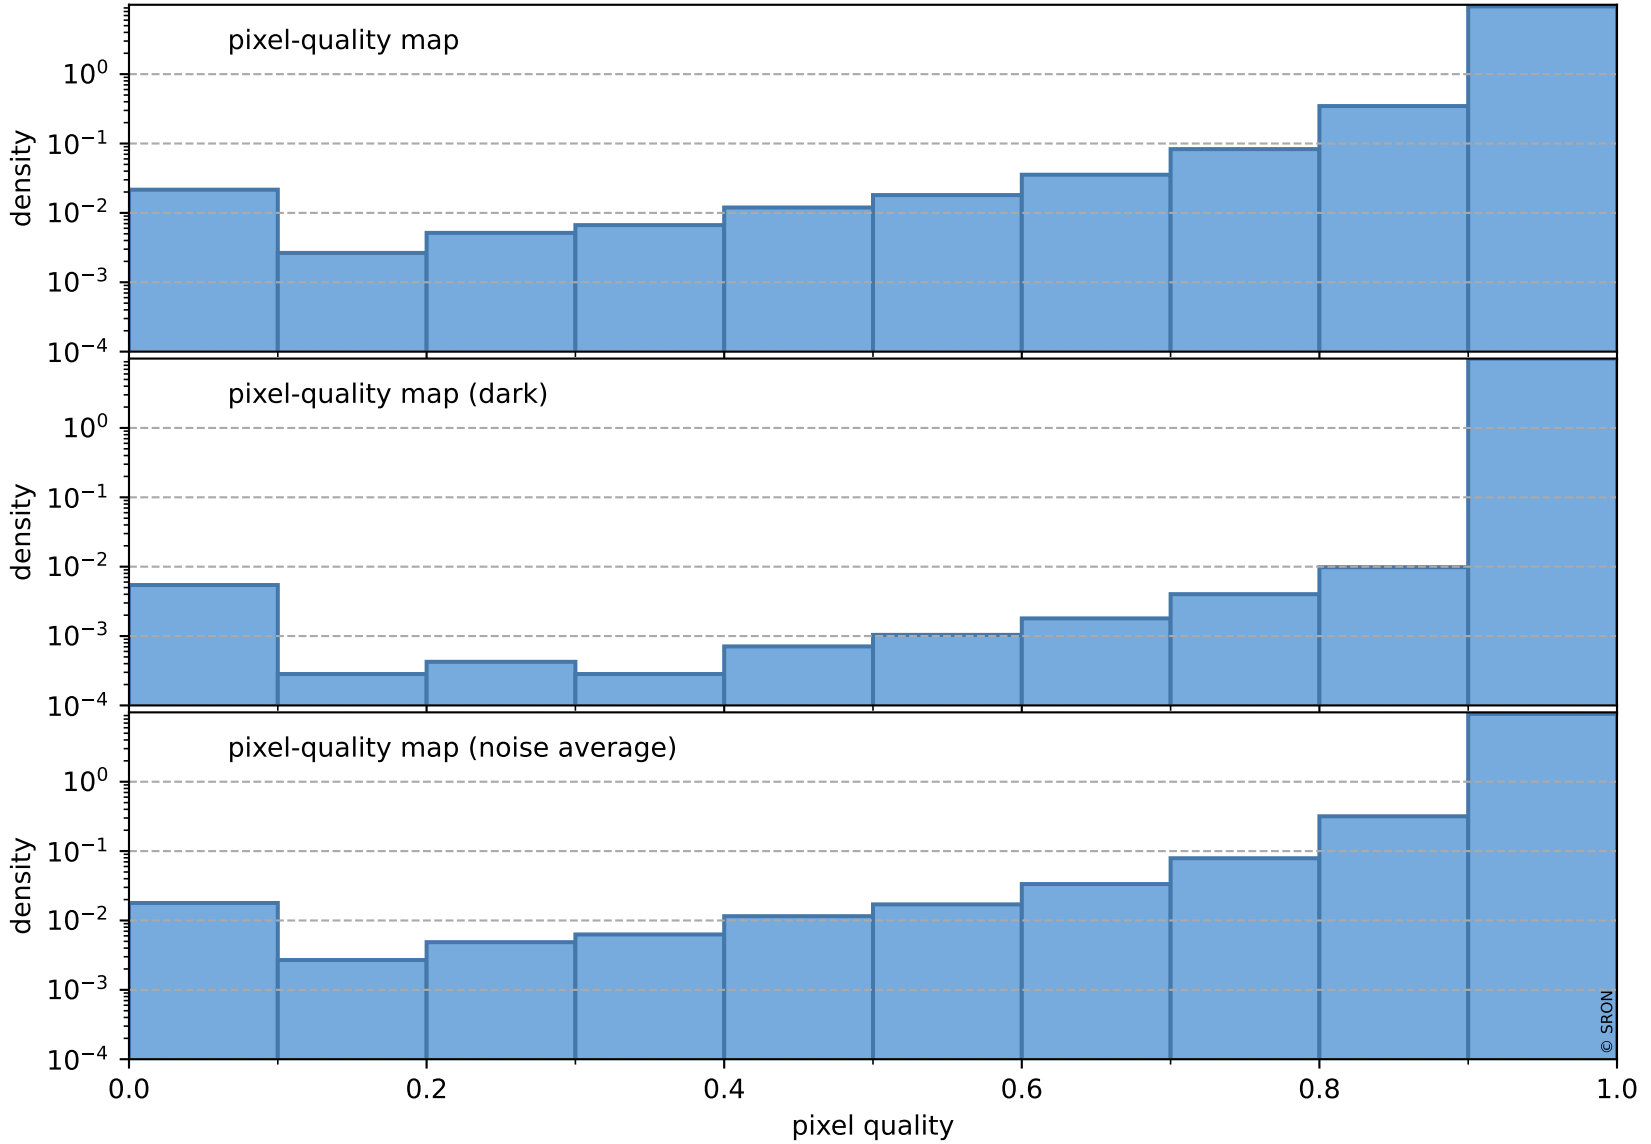

orbits : 16 in [21547, 21592]
coverage : 2021-12-10 / 2021-12-13
to good : 370
good to bad : 1776
to worst : 247
created : 2023-08-22T08:29:36

total quality compared with SWIR pixel-quality CKD

Tropomi SWIR pixel quality (official)

orbits : 16 in [21547, 21592]
coverage : 2021-12-10 / 2021-12-13
created : 2023-08-22T08:29:36

Histograms of pixel-quality

Tropomi SWIR pixel quality (official) ground-tracks of Sentinel-5P

orbits : 16 in [21547, 21592]
coverage : 2021-12-10 / 2021-12-13
created : 2023-08-22T08:29:37

Tropomi SWIR pixel quality (official)

orbits : [2827, 21592]
coverage : 2018-04-30 / 2021-12-13
created : 2023-08-22T08:29:37

trend of pixel quality & temperatures