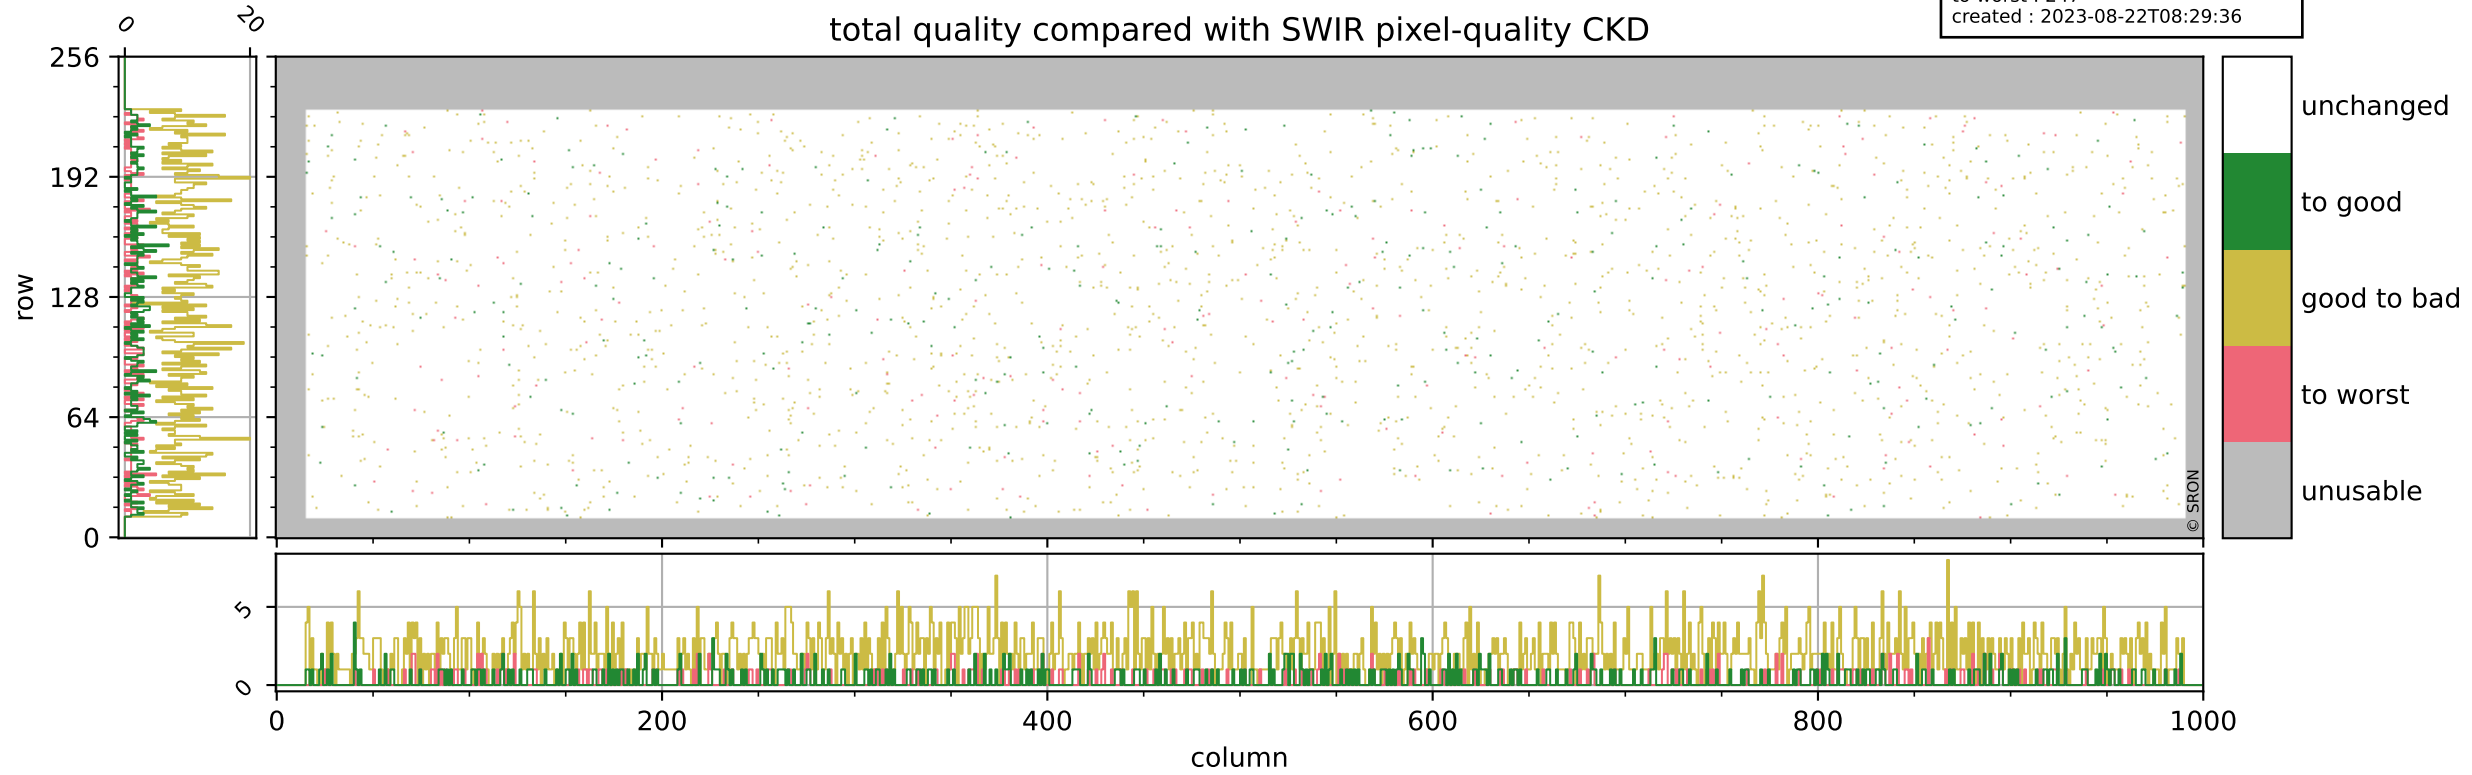

Tropomi SWIR pixel quality (official)

orbits : 16 in [21547, 21592]
coverage : 2021-12-10 / 2021-12-13
bad (quality < 0.8) : 296
worst (quality < 0.1) : 115
created : 2023-08-22T08:29:35

Tropomi SWIR pixel quality (official)

orbits : 16 in [21547, 21592]
coverage : 2021-12-10 / 2021-12-13
bad (quality < 0.8) : 3655
worst (quality < 0.1) : 378
created : 2023-08-22T08:29:36

pixel-quality map (noise average)

Tropomi SWIR pixel quality (official)

orbits : 16 in [21547, 21592]
coverage : 2021-12-10 / 2021-12-13
to good : 370
good to bad : 1776
to worst : 247
created : 2023-08-22T08:29:36

total quality compared with SWIR pixel-quality CKD

Tropomi SWIR pixel quality (official)

orbits : 16 in [21547, 21592]
coverage : 2021-12-10 / 2021-12-13
created : 2023-08-22T08:29:36

Histograms of pixel-quality

Tropomi SWIR pixel quality (official) ground-tracks of Sentinel-5P

orbits : 16 in [21547, 21592]
coverage : 2021-12-10 / 2021-12-13
created : 2023-08-22T08:29:37