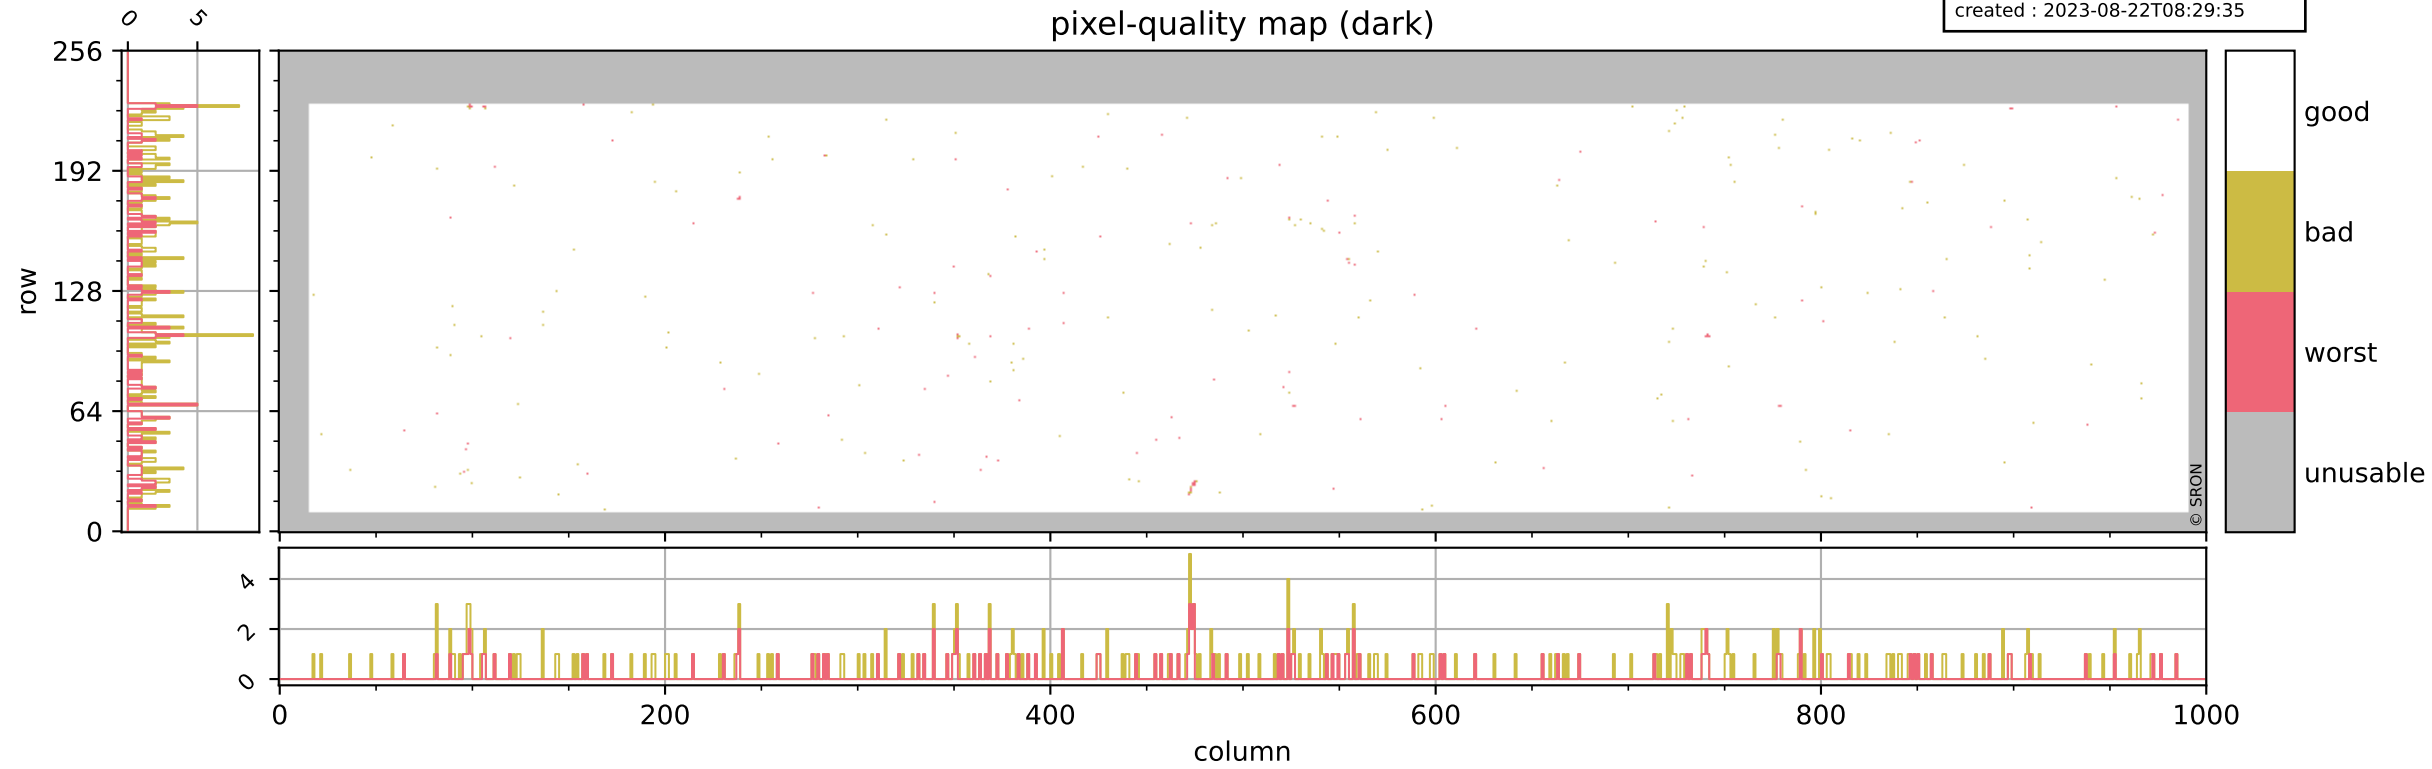

Tropomi SWIR pixel quality (official)

orbits : 16 in [21547, 21592]
coverage : 2021-12-10 / 2021-12-13
bad (quality < 0.8) : 3906
worst (quality < 0.1) : 457
created : 2023-08-22T08:29:35

pixel-quality map

Tropomi SWIR pixel quality (official)

orbits : 16 in [21547, 21592]
coverage : 2021-12-10 / 2021-12-13
bad (quality < 0.8) : 296
worst (quality < 0.1) : 115
created : 2023-08-22T08:29:35

Tropomi SWIR pixel quality (official)

orbits : 16 in [21547, 21592]
coverage : 2021-12-10 / 2021-12-13
bad (quality < 0.8) : 3655
worst (quality < 0.1) : 378
created : 2023-08-22T08:29:36

pixel-quality map (noise average)

Tropomi SWIR pixel quality (official)

orbits : 16 in [21547, 21592]
coverage : 2021-12-10 / 2021-12-13
created : 2023-08-22T08:29:36

Histograms of pixel-quality

Tropomi SWIR pixel quality (official) ground-tracks of Sentinel-5P

orbits : 16 in [21547, 21592]
coverage : 2021-12-10 / 2021-12-13
created : 2023-08-22T08:29:37