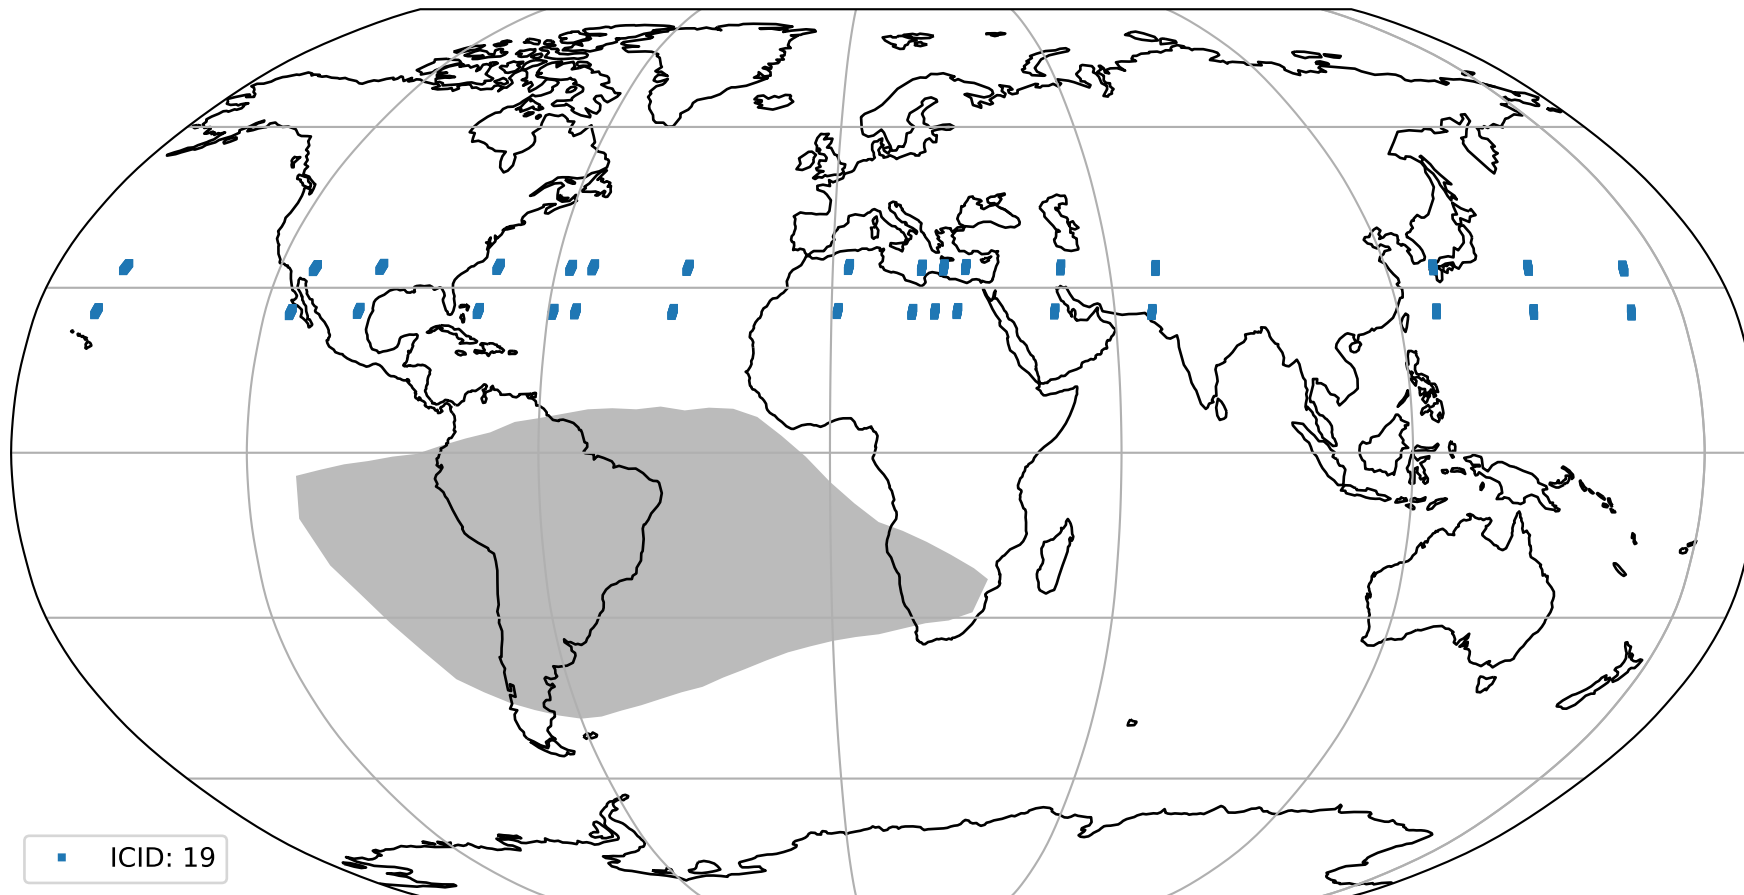

orbits : 16 in [21547, 21592]
coverage : 2021-12-10 / 2021-12-13
bad (quality < 0.8) : 3655
worst (quality < 0.1) : 378
created : 2023-08-22T08:29:36

pixel-quality map (noise average)

Tropomi SWIR pixel quality (official)

orbits : 16 in [21547, 21592]
coverage : 2021-12-10 / 2021-12-13
to good : 370
good to bad : 1776
to worst : 247
created : 2023-08-22T08:29:36

total quality compared with SWIR pixel-quality CKD

Tropomi SWIR pixel quality (official)

orbits : 16 in [21547, 21592]
coverage : 2021-12-10 / 2021-12-13
created : 2023-08-22T08:29:36

Histograms of pixel-quality

Tropomi SWIR pixel quality (official) ground-tracks of Sentinel-5P

orbits : 16 in [21547, 21592]
coverage : 2021-12-10 / 2021-12-13
created : 2023-08-22T08:29:37

Tropomi SWIR pixel quality (official)

orbits : [2827, 21592]
coverage : 2018-04-30 / 2021-12-13
created : 2023-08-22T08:29:37

trend of pixel quality & temperatures