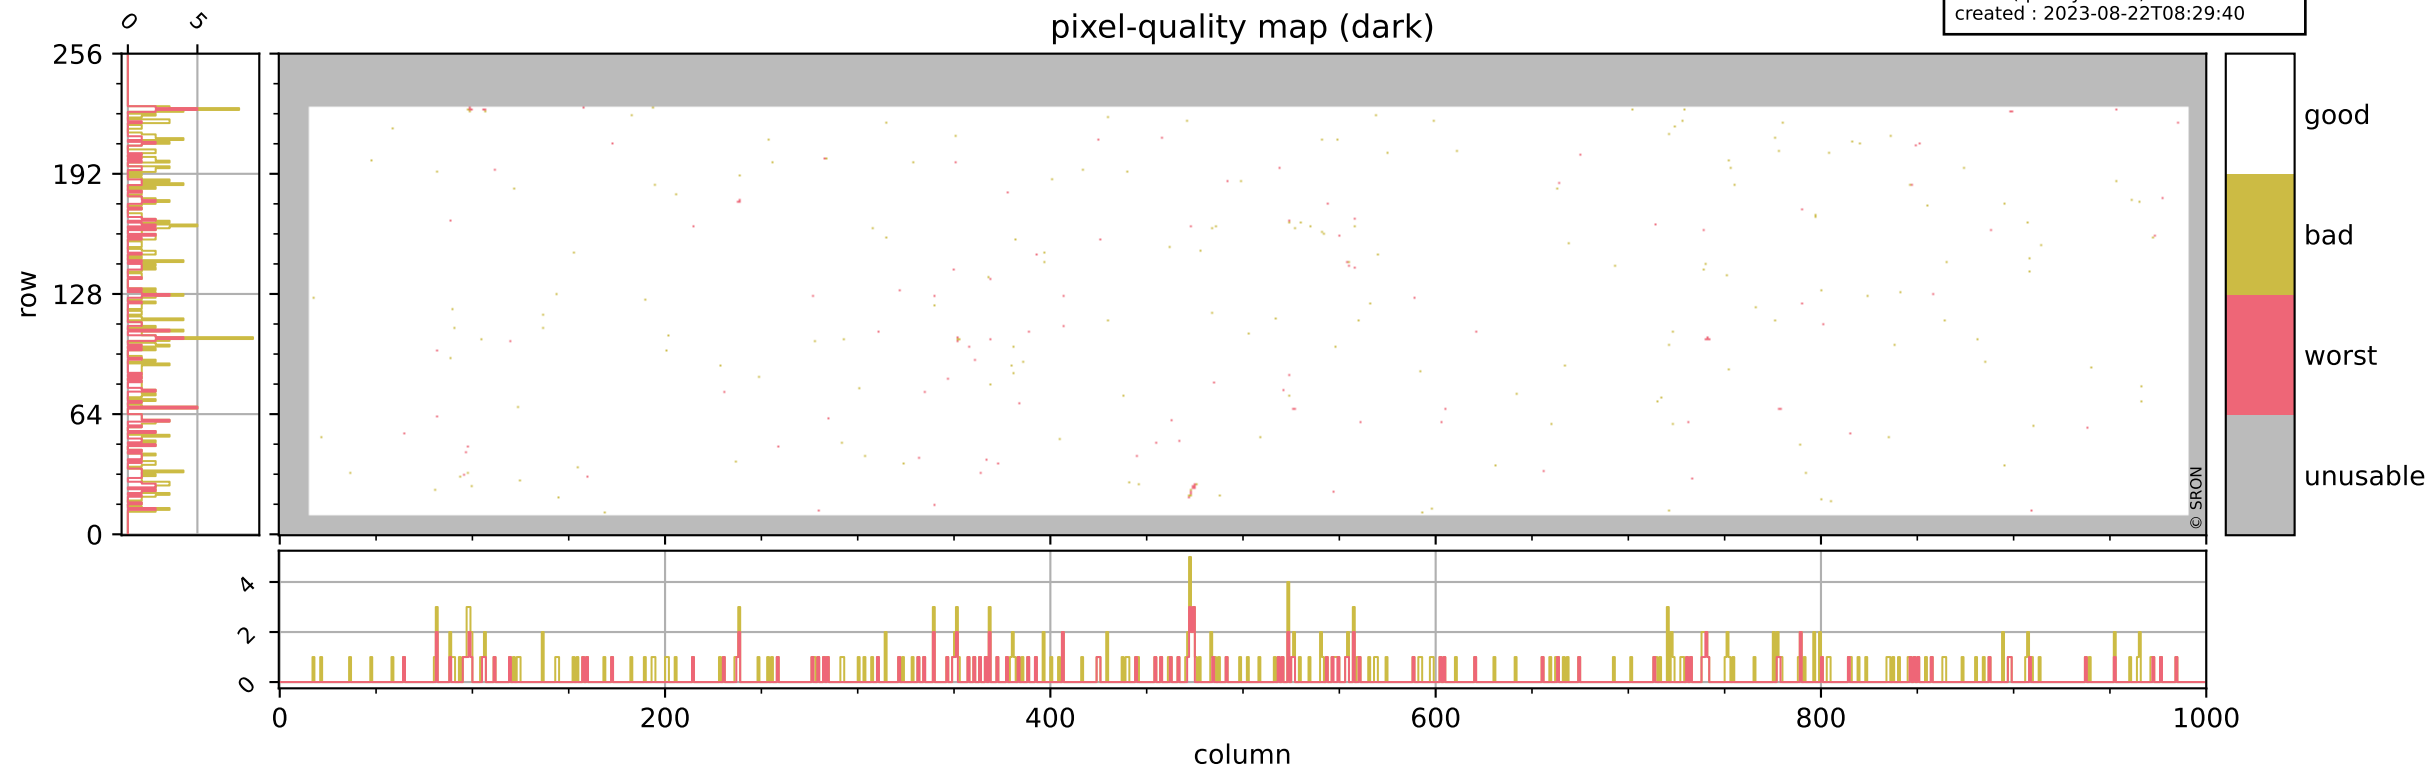

Tropomi SWIR pixel quality (official)

orbits : 19 in [21577, 21622]
coverage : 2021-12-12 / 2021-12-15
bad (quality < 0.8) : 3870
worst (quality < 0.1) : 457
created : 2023-08-22T08:29:40

pixel-quality map

Tropomi SWIR pixel quality (official)

orbits : 19 in [21577, 21622]
coverage : 2021-12-12 / 2021-12-15
bad (quality < 0.8) : 293
worst (quality < 0.1) : 117
created : 2023-08-22T08:29:40

Tropomi SWIR pixel quality (official)

orbits : 19 in [21577, 21622]
coverage : 2021-12-12 / 2021-12-15
bad (quality < 0.8) : 3617
worst (quality < 0.1) : 377
created : 2023-08-22T08:29:41

pixel-quality map (noise average)

Tropomi SWIR pixel quality (official)

orbits : 19 in [21577, 21622]
coverage : 2021-12-12 / 2021-12-15
created : 2023-08-22T08:29:41

Histograms of pixel-quality

Tropomi SWIR pixel quality (official) ground-tracks of Sentinel-5P

orbits : 19 in [21577, 21622]
coverage : 2021-12-12 / 2021-12-15
created : 2023-08-22T08:29:41