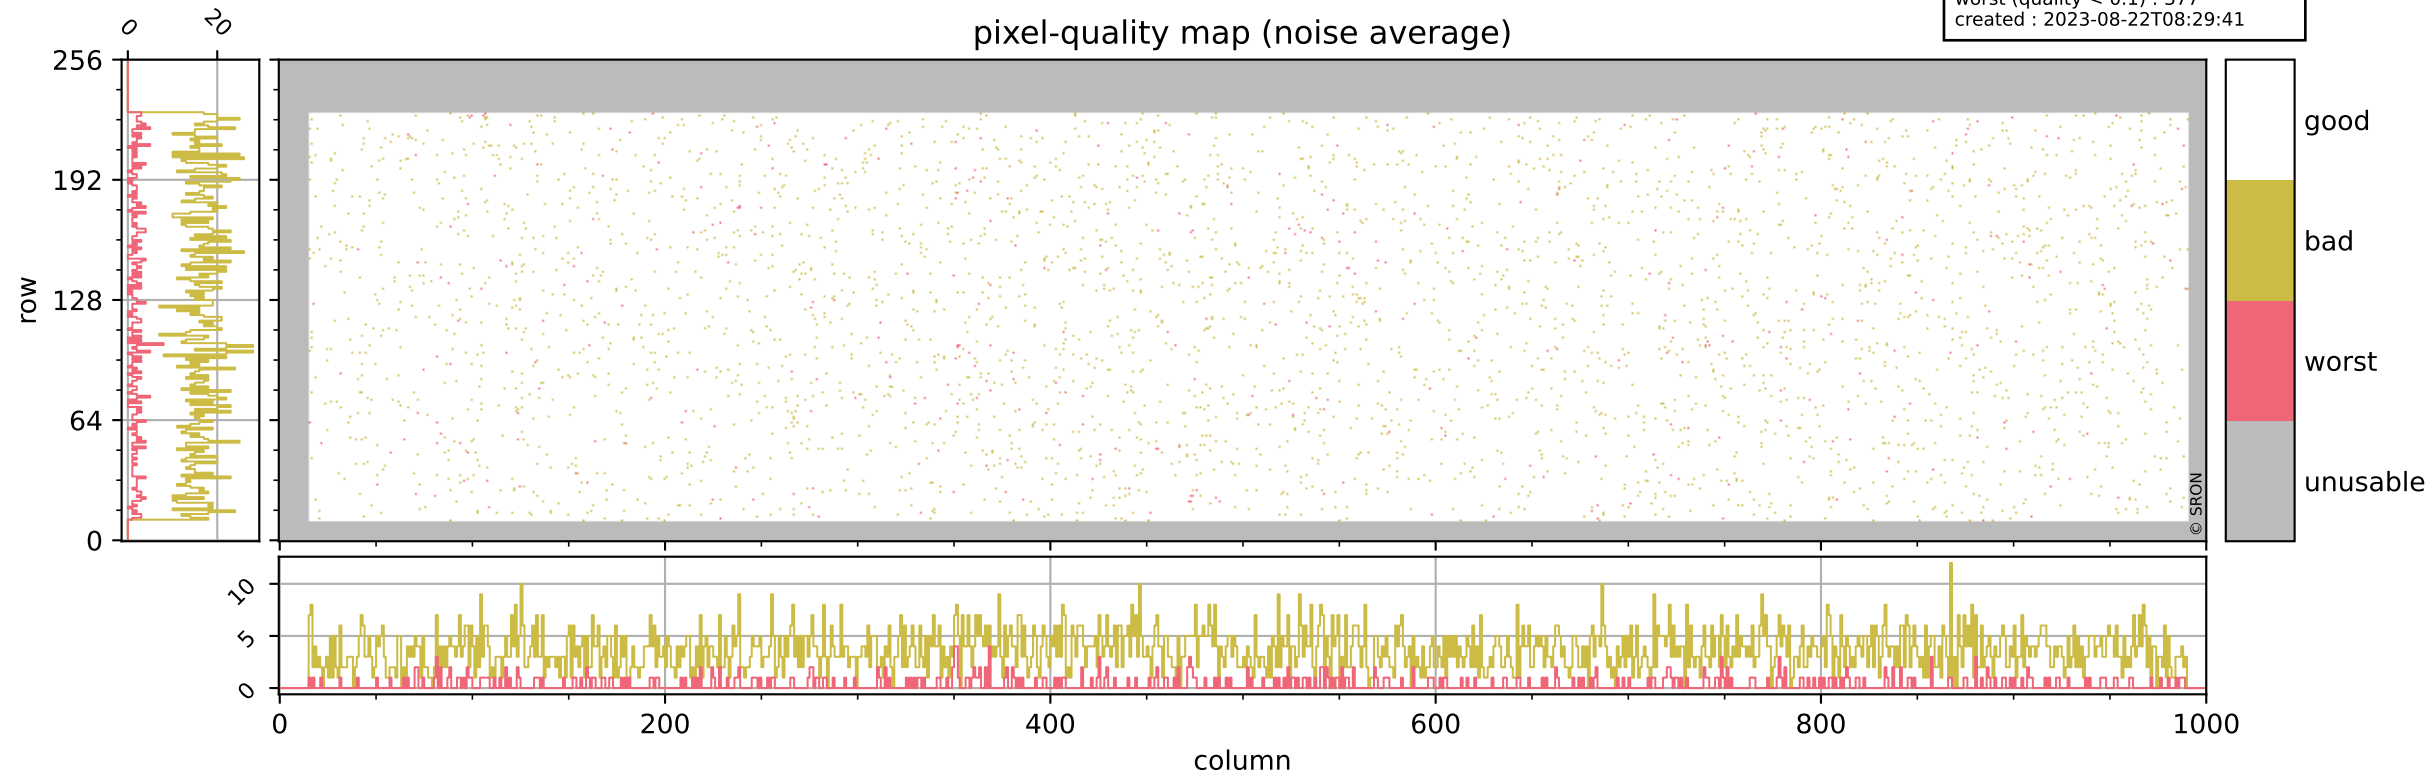

Tropomi SWIR pixel quality (official)

orbits : 19 in [21577, 21622]
coverage : 2021-12-12 / 2021-12-15
bad (quality < 0.8) : 293
worst (quality < 0.1) : 117
created : 2023-08-22T08:29:40

Tropomi SWIR pixel quality (official)

orbits : 19 in [21577, 21622]
coverage : 2021-12-12 / 2021-12-15
bad (quality < 0.8) : 3617
worst (quality < 0.1) : 377
created : 2023-08-22T08:29:41

pixel-quality map (noise average)

Tropomi SWIR pixel quality (official)

orbits : 19 in [21577, 21622]
coverage : 2021-12-12 / 2021-12-15
to good : 369
good to bad : 1744
to worst : 244
created : 2023-08-22T08:29:41

total quality compared with SWIR pixel-quality CKD

Tropomi SWIR pixel quality (official)

orbits : 19 in [21577, 21622]
coverage : 2021-12-12 / 2021-12-15
created : 2023-08-22T08:29:41

Histograms of pixel-quality

Tropomi SWIR pixel quality (official) ground-tracks of Sentinel-5P

orbits : 19 in [21577, 21622]
coverage : 2021-12-12 / 2021-12-15
created : 2023-08-22T08:29:41