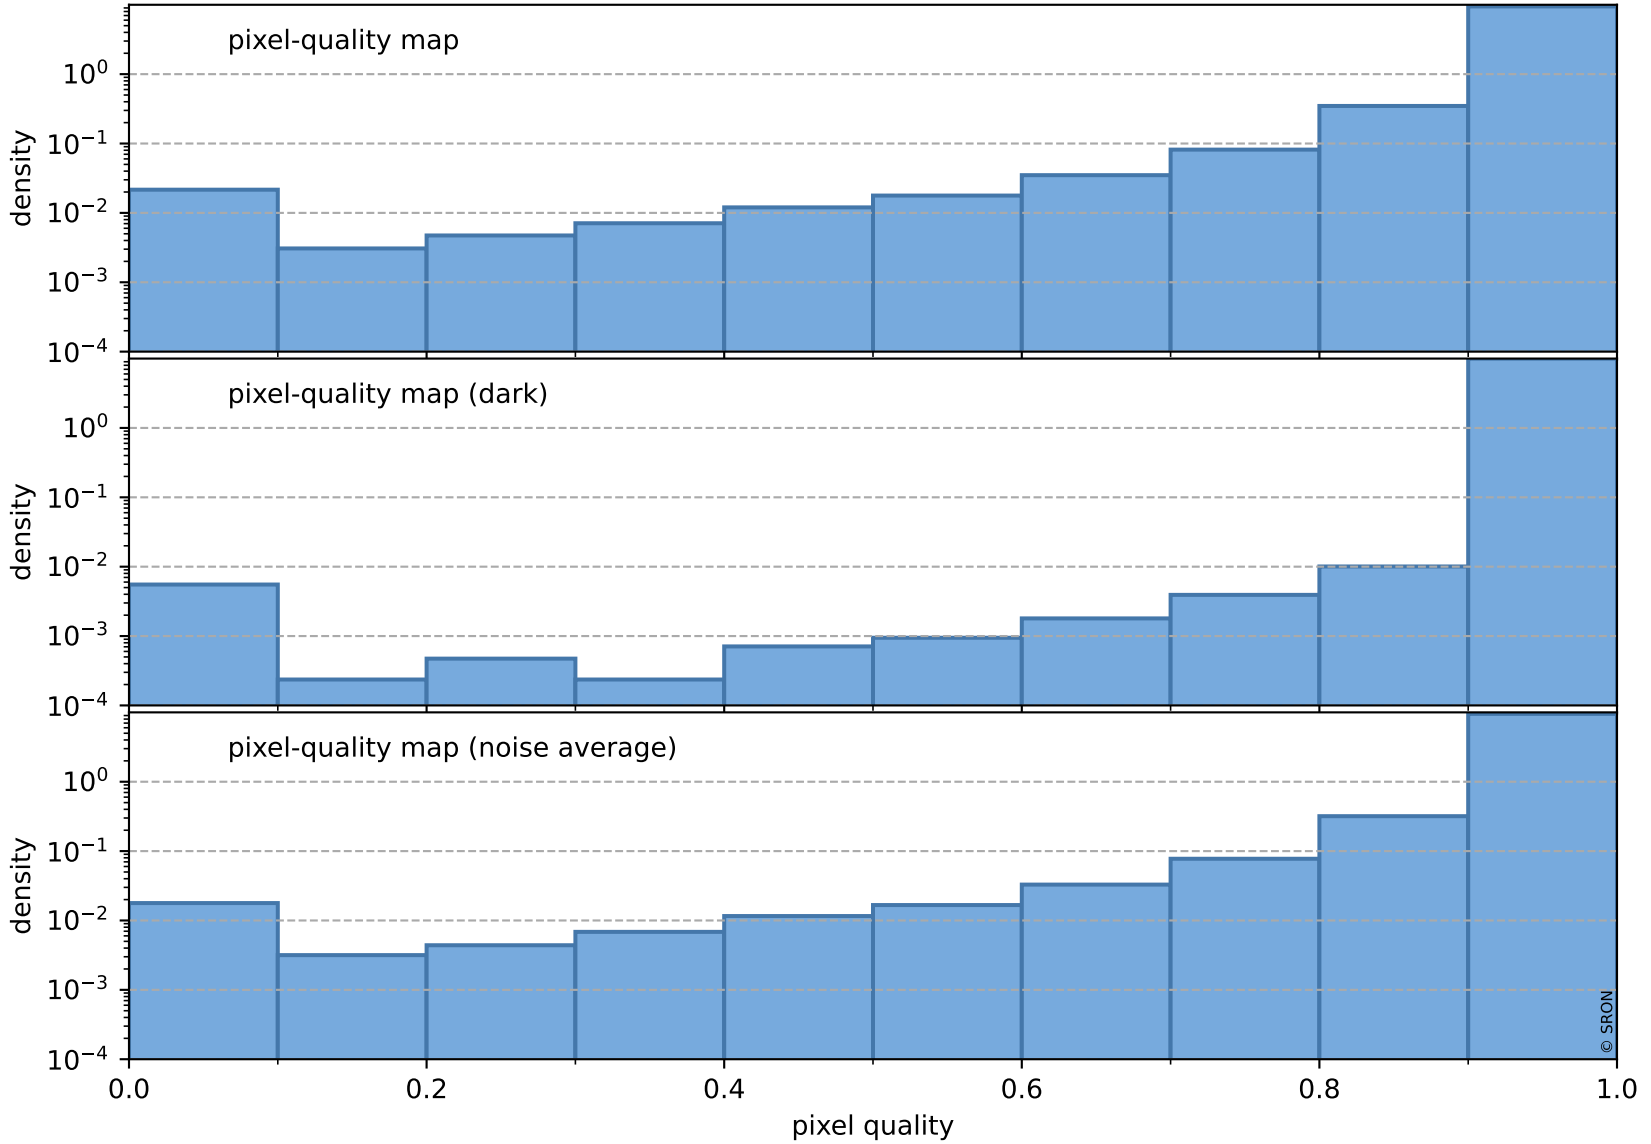

orbits : 19 in [21577, 21622]
coverage : 2021-12-12 / 2021-12-15
to good : 369
good to bad : 1744
to worst : 244
created : 2023-08-22T08:29:41

total quality compared with SWIR pixel-quality CKD

Tropomi SWIR pixel quality (official)

orbits : 19 in [21577, 21622]
coverage : 2021-12-12 / 2021-12-15
created : 2023-08-22T08:29:41

Histograms of pixel-quality

Tropomi SWIR pixel quality (official) ground-tracks of Sentinel-5P

orbits : 19 in [21577, 21622]
coverage : 2021-12-12 / 2021-12-15
created : 2023-08-22T08:29:41

Tropomi SWIR pixel quality (official)

orbits : [2827, 21622]
coverage : 2018-04-30 / 2021-12-15
created : 2023-08-22T08:29:42

trend of pixel quality & temperatures