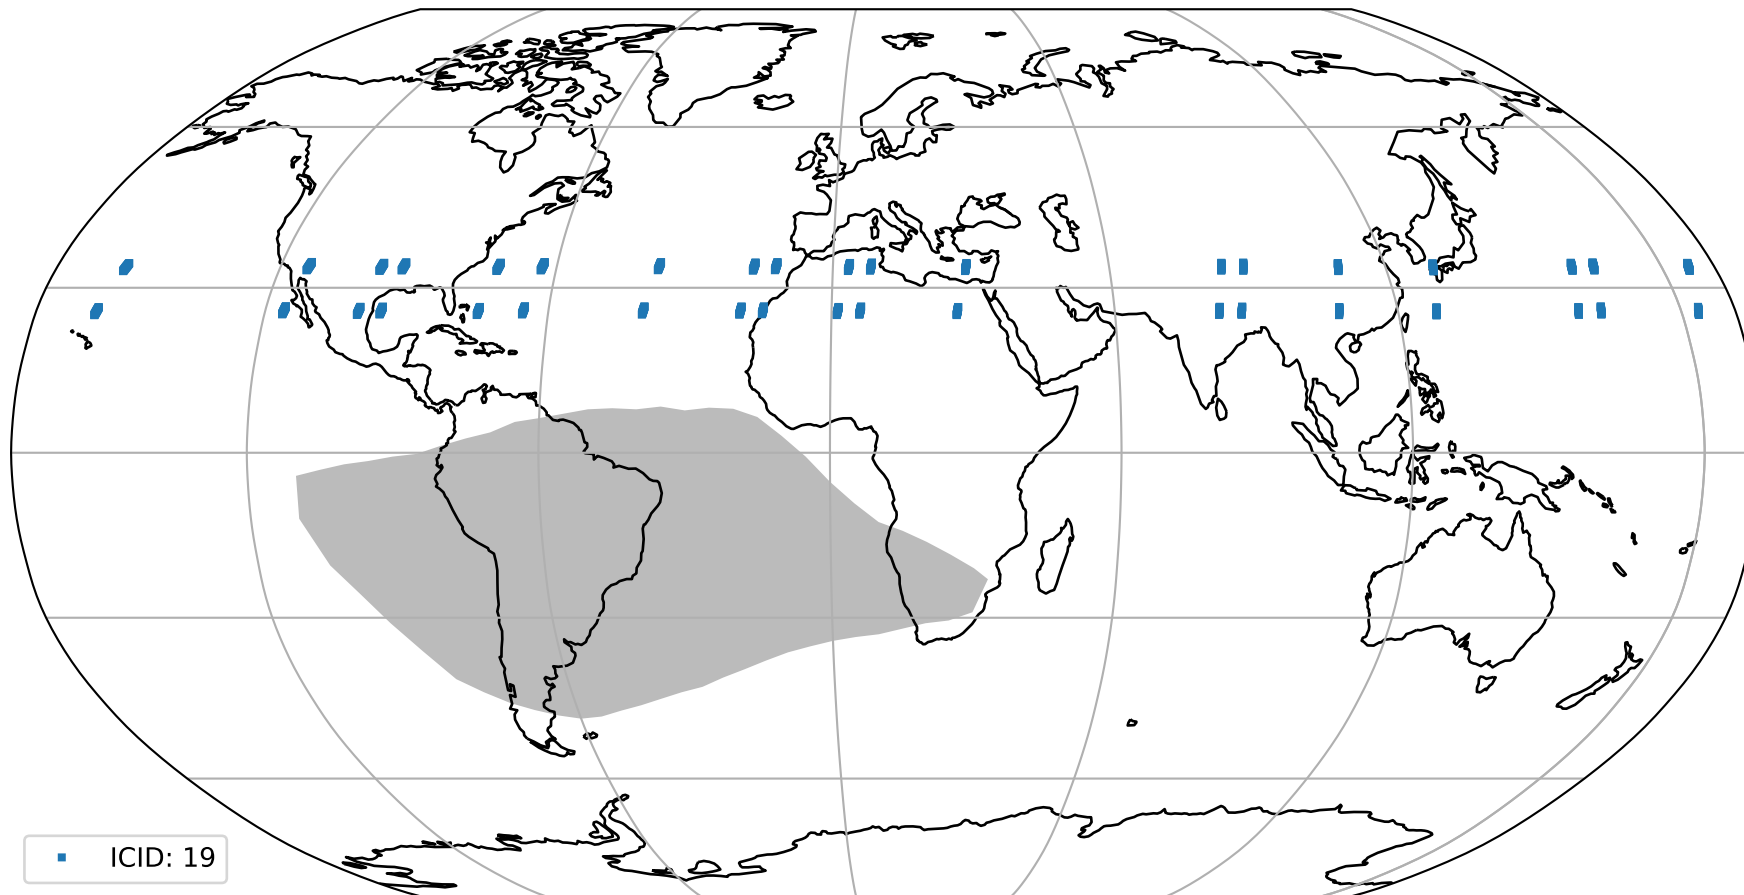

orbits : 19 in [21577, 21622]
coverage : 2021-12-12 / 2021-12-15
bad (quality < 0.8) : 3617
worst (quality < 0.1) : 377
created : 2023-08-22T08:29:41

pixel-quality map (noise average)

Tropomi SWIR pixel quality (official)

orbits : 19 in [21577, 21622]
coverage : 2021-12-12 / 2021-12-15
to good : 369
good to bad : 1744
to worst : 244
created : 2023-08-22T08:29:41

total quality compared with SWIR pixel-quality CKD

Tropomi SWIR pixel quality (official)

orbits : 19 in [21577, 21622]
coverage : 2021-12-12 / 2021-12-15
created : 2023-08-22T08:29:41

Histograms of pixel-quality

Tropomi SWIR pixel quality (official) ground-tracks of Sentinel-5P

orbits : 19 in [21577, 21622]
coverage : 2021-12-12 / 2021-12-15
created : 2023-08-22T08:29:41

Tropomi SWIR pixel quality (official)

orbits : [2827, 21622]
coverage : 2018-04-30 / 2021-12-15
created : 2023-08-22T08:29:42

trend of pixel quality & temperatures