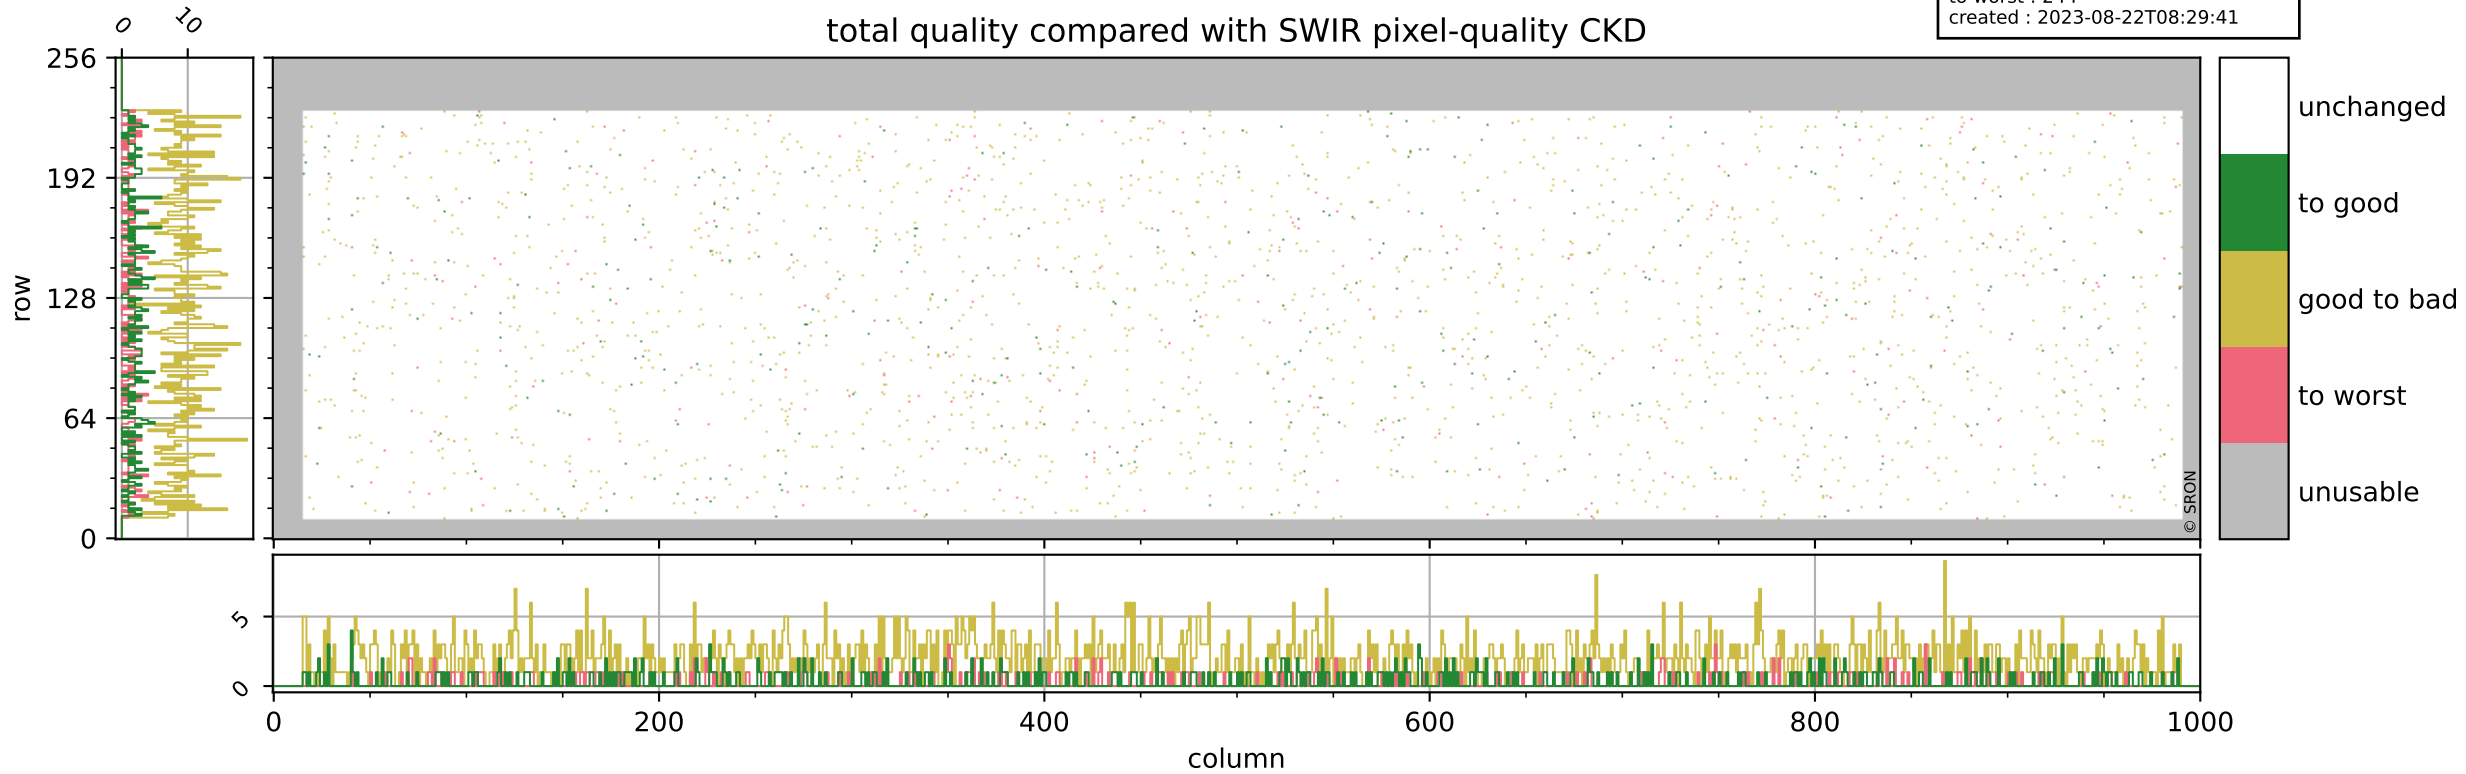

Tropomi SWIR pixel quality (official)

orbits : 19 in [21577, 21622]
coverage : 2021-12-12 / 2021-12-15
bad (quality < 0.8) : 293
worst (quality < 0.1) : 117
created : 2023-08-22T08:29:40

Tropomi SWIR pixel quality (official)

orbits : 19 in [21577, 21622]
coverage : 2021-12-12 / 2021-12-15
bad (quality < 0.8) : 3617
worst (quality < 0.1) : 377
created : 2023-08-22T08:29:41

pixel-quality map (noise average)

Tropomi SWIR pixel quality (official)

orbits : 19 in [21577, 21622]
coverage : 2021-12-12 / 2021-12-15
to good : 369
good to bad : 1744
to worst : 244
created : 2023-08-22T08:29:41

total quality compared with SWIR pixel-quality CKD

Tropomi SWIR pixel quality (official)

orbits : 19 in [21577, 21622]
coverage : 2021-12-12 / 2021-12-15
created : 2023-08-22T08:29:41

Histograms of pixel-quality

Tropomi SWIR pixel quality (official) ground-tracks of Sentinel-5P

orbits : 19 in [21577, 21622]
coverage : 2021-12-12 / 2021-12-15
created : 2023-08-22T08:29:41