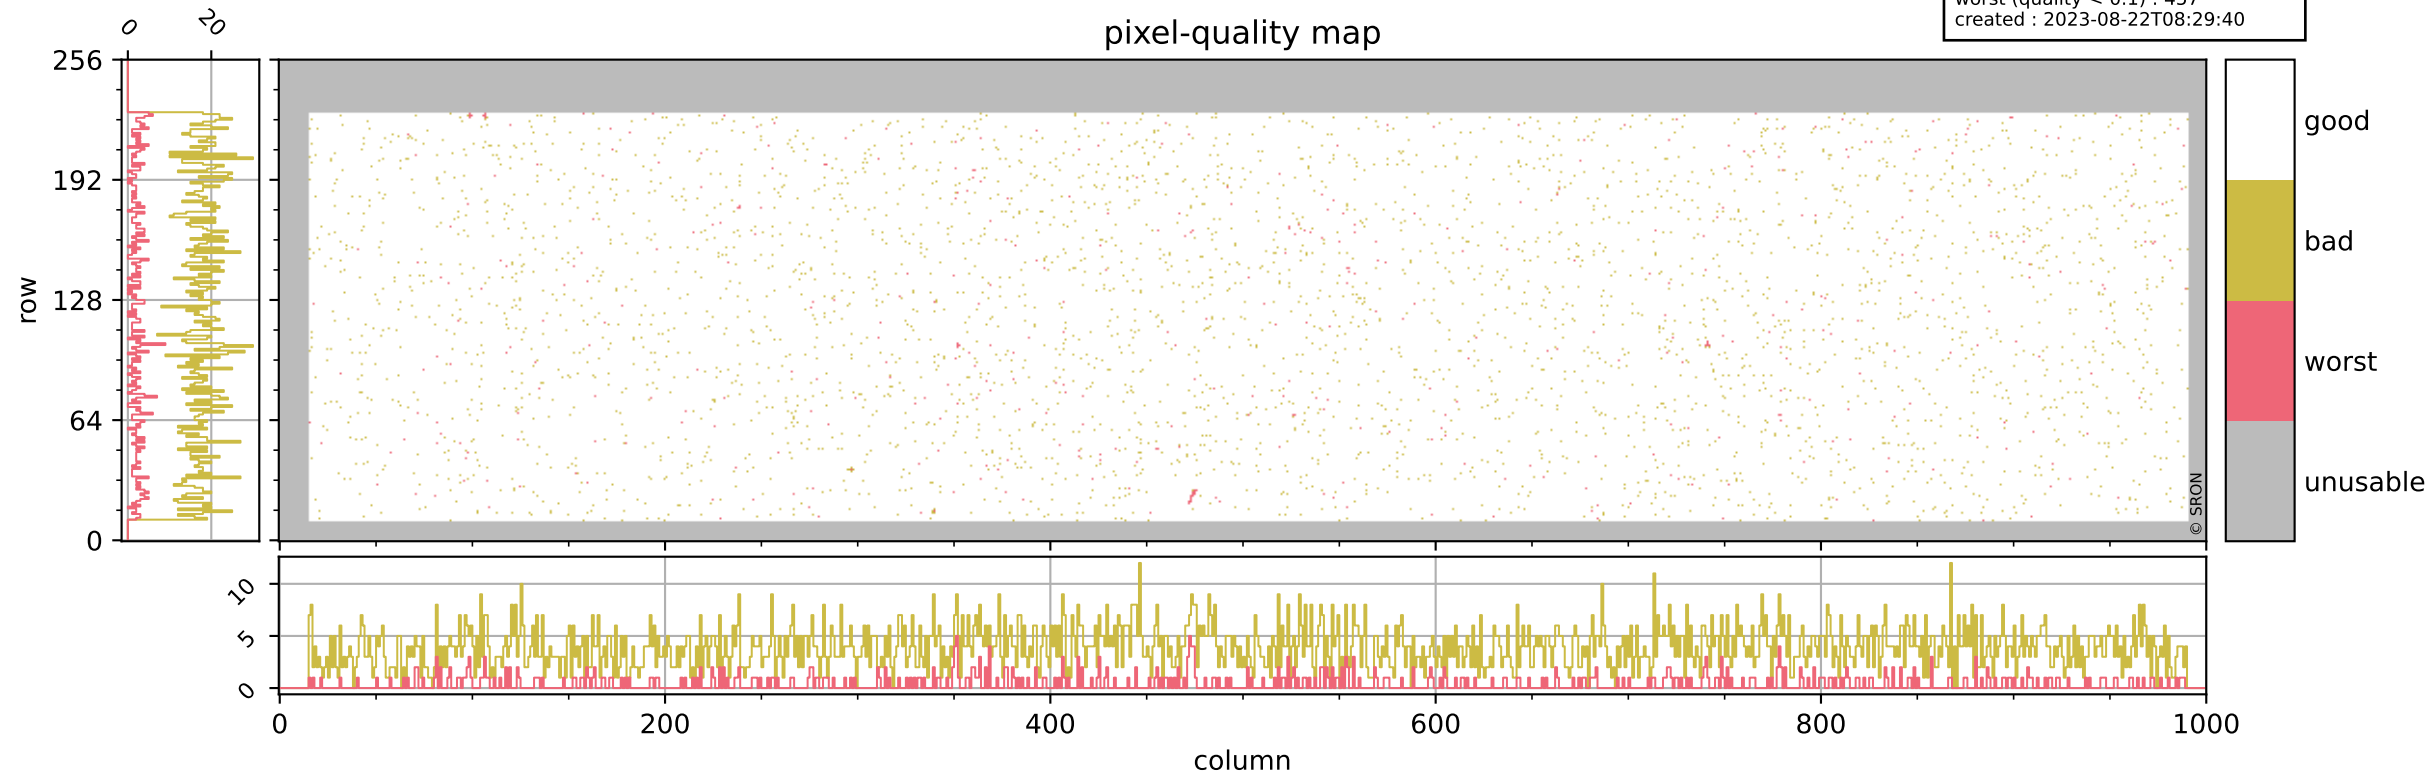

Tropomi SWIR pixel quality (official)

orbits : 19 in [21577, 21622]
coverage : 2021-12-12 / 2021-12-15
bad (quality < 0.8) : 3870
worst (quality < 0.1) : 457
created : 2023-08-22T08:29:40

pixel-quality map

Tropomi SWIR pixel quality (official)

orbits : 19 in [21577, 21622]
coverage : 2021-12-12 / 2021-12-15
bad (quality < 0.8) : 293
worst (quality < 0.1) : 117
created : 2023-08-22T08:29:40

Tropomi SWIR pixel quality (official)

orbits : 19 in [21577, 21622]
coverage : 2021-12-12 / 2021-12-15
bad (quality < 0.8) : 3617
worst (quality < 0.1) : 377
created : 2023-08-22T08:29:41

pixel-quality map (noise average)

Tropomi SWIR pixel quality (official)

orbits : 19 in [21577, 21622]
coverage : 2021-12-12 / 2021-12-15
created : 2023-08-22T08:29:41

Histograms of pixel-quality

Tropomi SWIR pixel quality (official) ground-tracks of Sentinel-5P

orbits : 19 in [21577, 21622]
coverage : 2021-12-12 / 2021-12-15
created : 2023-08-22T08:29:41