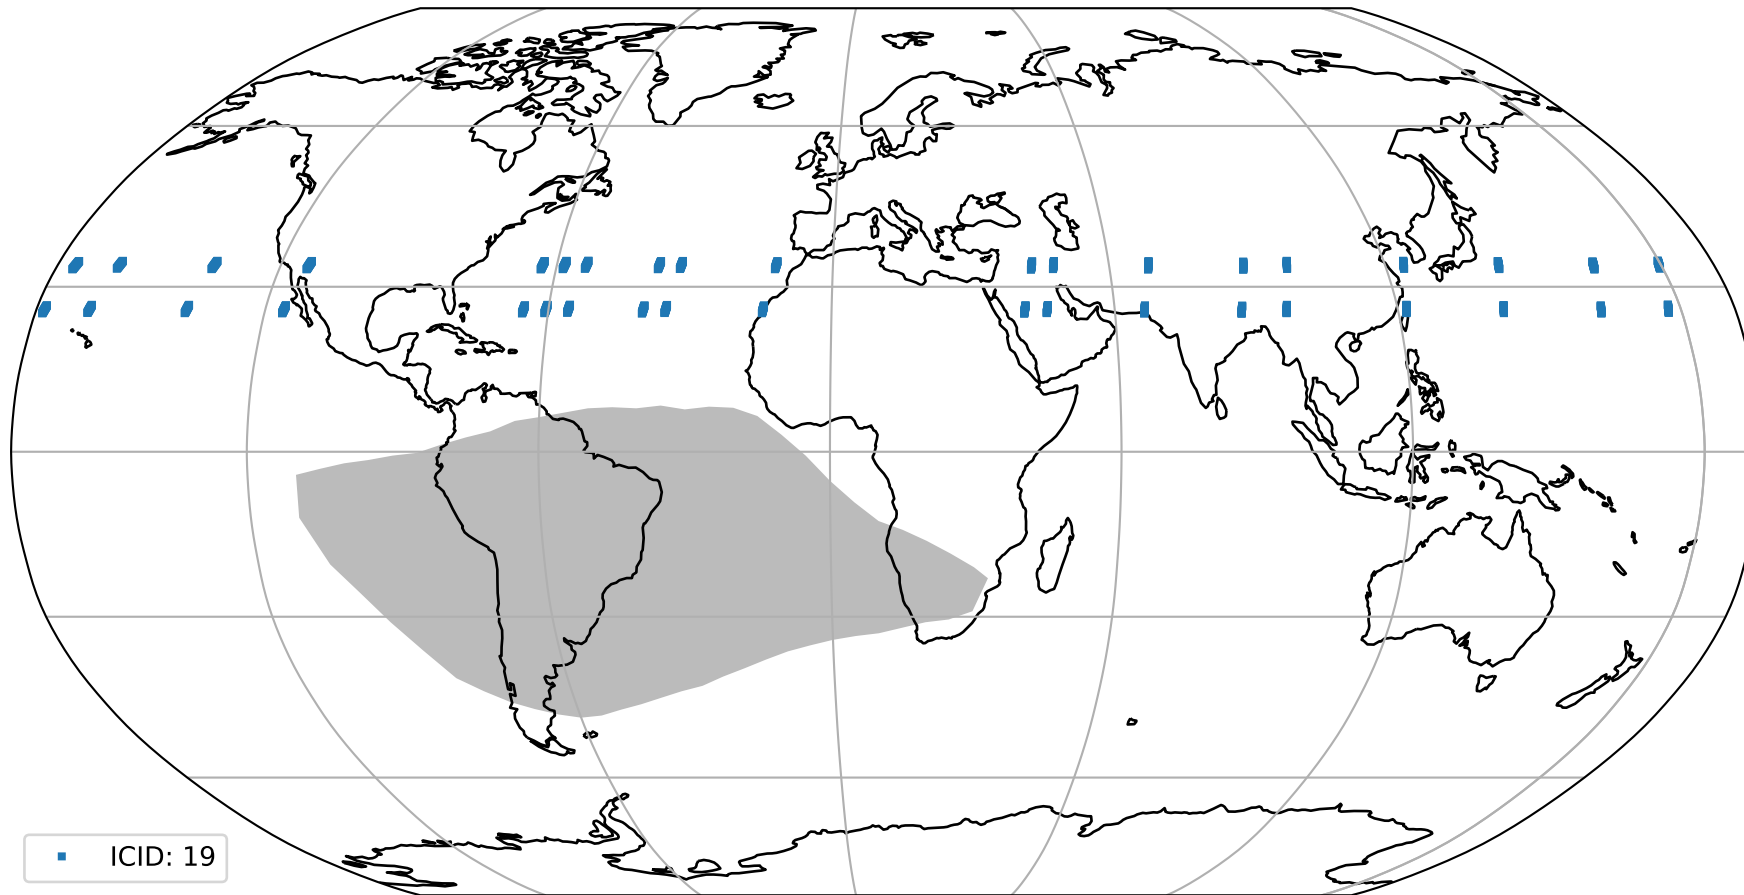

orbits : 19 in [21607, 21652]
coverage : 2021-12-14 / 2021-12-17
bad (quality < 0.8) : 3739
worst (quality < 0.1) : 395
created : 2023-08-22T08:29:46

pixel-quality map (noise average)

Tropomi SWIR pixel quality (official)

orbits : 19 in [21607, 21652]
coverage : 2021-12-14 / 2021-12-17
to good : 353
good to bad : 1821
to worst : 260
created : 2023-08-22T08:29:46

total quality compared with SWIR pixel-quality CKD

Tropomi SWIR pixel quality (official)

orbits : 19 in [21607, 21652]
coverage : 2021-12-14 / 2021-12-17
created : 2023-08-22T08:29:46

Histograms of pixel-quality

Tropomi SWIR pixel quality (official) ground-tracks of Sentinel-5P

orbits : 19 in [21607, 21652]
coverage : 2021-12-14 / 2021-12-17
created : 2023-08-22T08:29:46

Tropomi SWIR pixel quality (official)

orbits : [2827, 21652]
coverage : 2018-04-30 / 2021-12-17
created : 2023-08-22T08:29:47

trend of pixel quality & temperatures