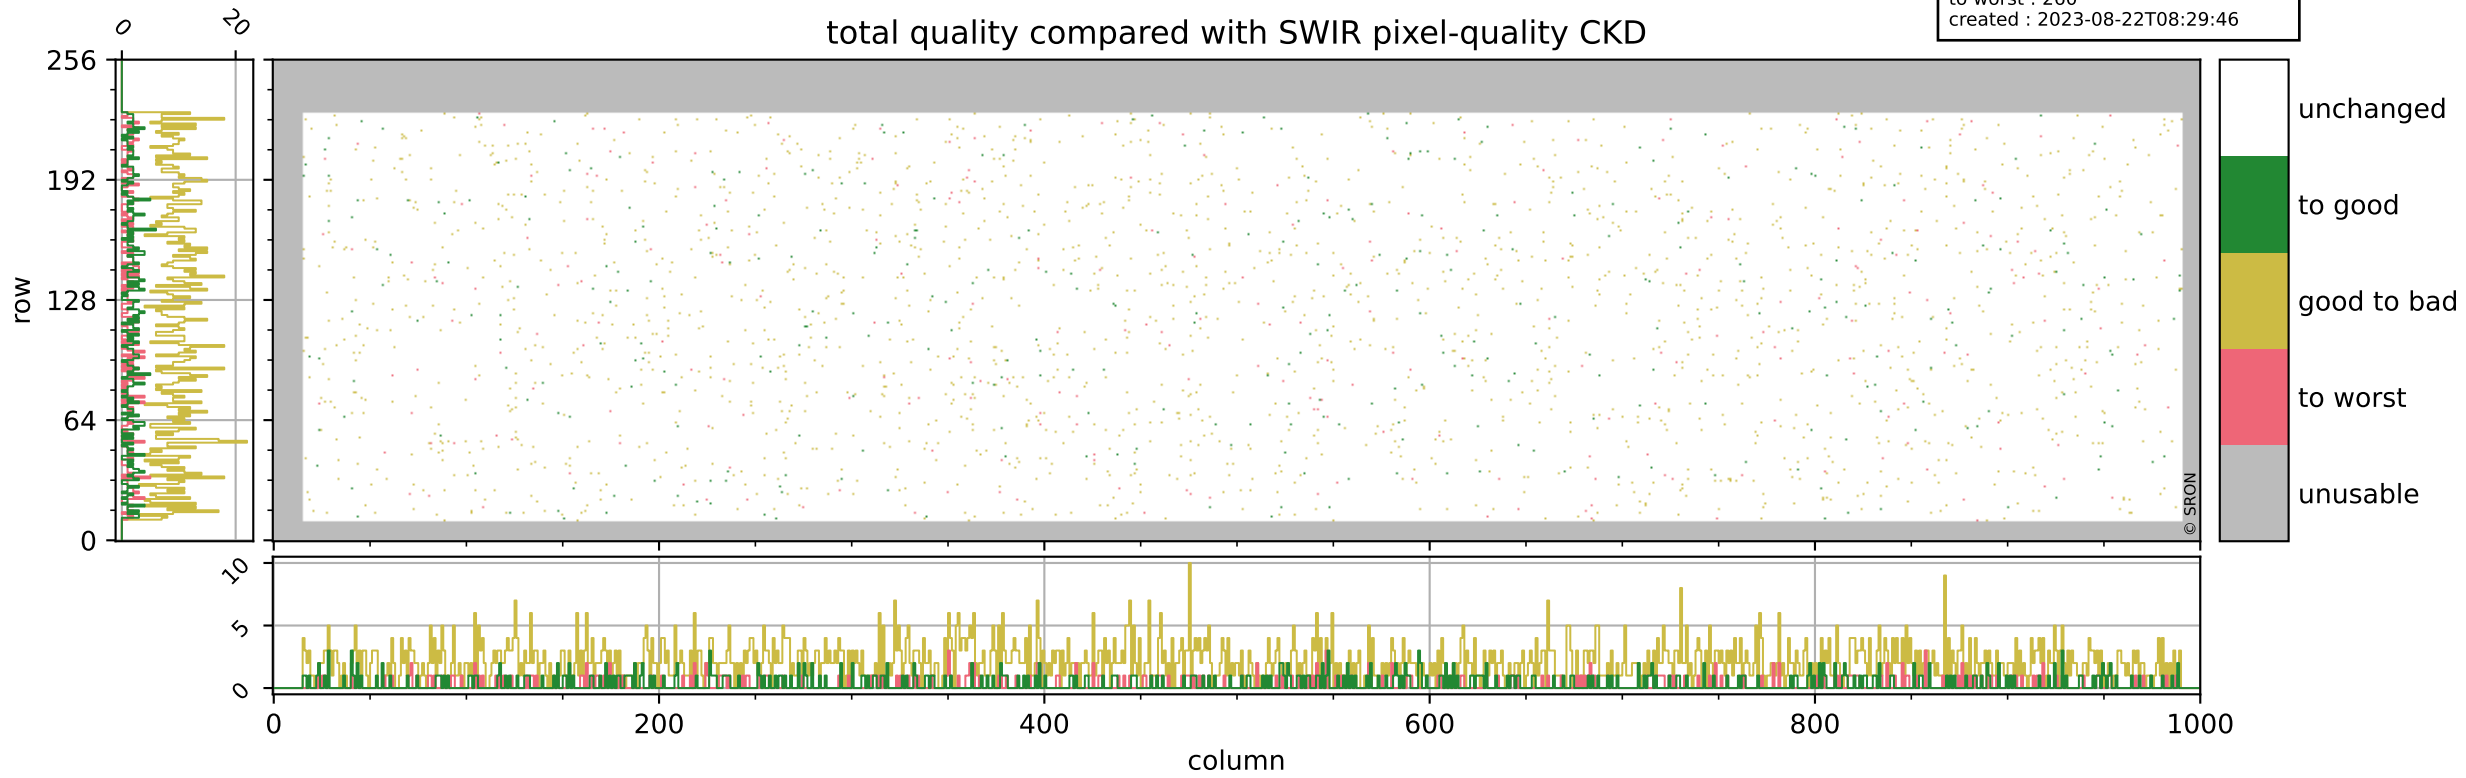

Tropomi SWIR pixel quality (official)

orbits : 19 in [21607, 21652]
coverage : 2021-12-14 / 2021-12-17
bad (quality < 0.8) : 294
worst (quality < 0.1) : 117
created : 2023-08-22T08:29:45

Tropomi SWIR pixel quality (official)

orbits : 19 in [21607, 21652]
coverage : 2021-12-14 / 2021-12-17
bad (quality < 0.8) : 3739
worst (quality < 0.1) : 395
created : 2023-08-22T08:29:46

pixel-quality map (noise average)

Tropomi SWIR pixel quality (official)

orbits : 19 in [21607, 21652]
coverage : 2021-12-14 / 2021-12-17
to good : 353
good to bad : 1821
to worst : 260
created : 2023-08-22T08:29:46

total quality compared with SWIR pixel-quality CKD

Tropomi SWIR pixel quality (official)

orbits : 19 in [21607, 21652]
coverage : 2021-12-14 / 2021-12-17
created : 2023-08-22T08:29:46

Histograms of pixel-quality

Tropomi SWIR pixel quality (official) ground-tracks of Sentinel-5P

orbits : 19 in [21607, 21652]
coverage : 2021-12-14 / 2021-12-17
created : 2023-08-22T08:29:46