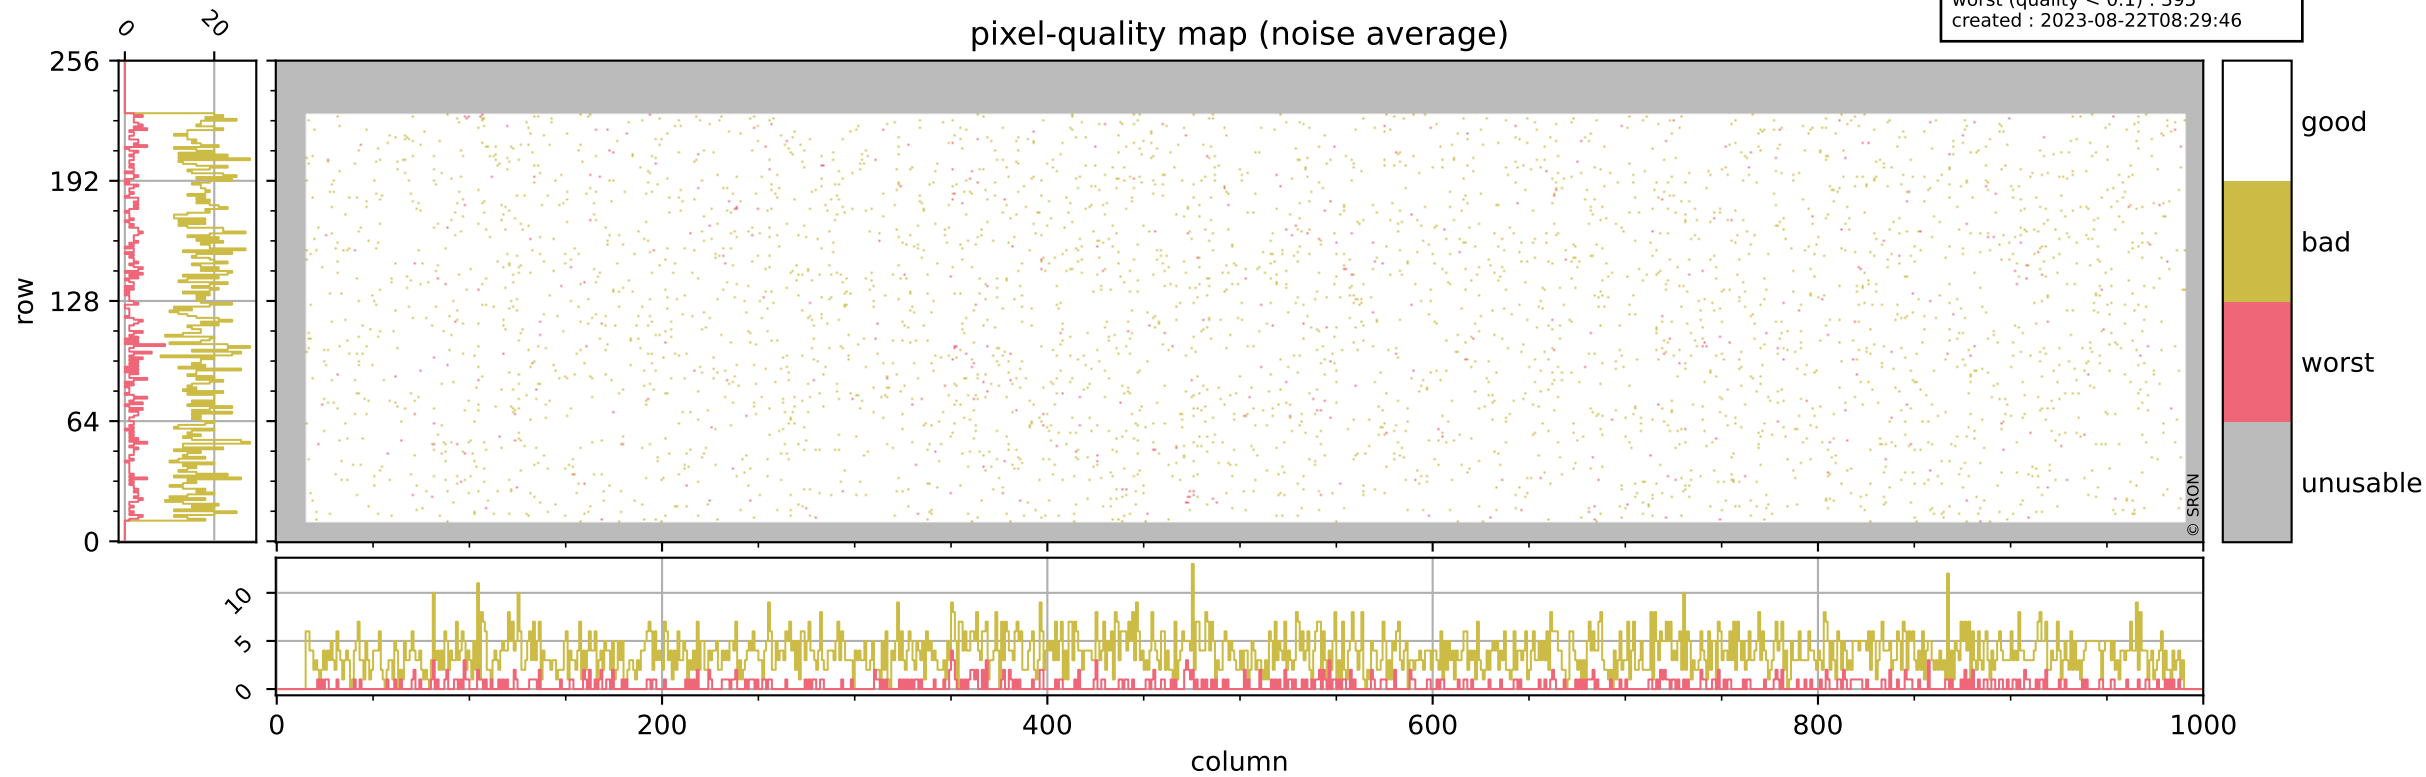

Tropomi SWIR pixel quality (official)

orbits : 19 in [21607, 21652]
coverage : 2021-12-14 / 2021-12-17
bad (quality < 0.8) : 294
worst (quality < 0.1) : 117
created : 2023-08-22T08:29:45

Tropomi SWIR pixel quality (official)

orbits : 19 in [21607, 21652]
coverage : 2021-12-14 / 2021-12-17
bad (quality < 0.8) : 3739
worst (quality < 0.1) : 395
created : 2023-08-22T08:29:46

pixel-quality map (noise average)

Tropomi SWIR pixel quality (official)

orbits : 19 in [21607, 21652]
coverage : 2021-12-14 / 2021-12-17
to good : 353
good to bad : 1821
to worst : 260
created : 2023-08-22T08:29:46

total quality compared with SWIR pixel-quality CKD

Tropomi SWIR pixel quality (official)

orbits : 19 in [21607, 21652]
coverage : 2021-12-14 / 2021-12-17
created : 2023-08-22T08:29:46

Histograms of pixel-quality

Tropomi SWIR pixel quality (official) ground-tracks of Sentinel-5P

orbits : 19 in [21607, 21652]
coverage : 2021-12-14 / 2021-12-17
created : 2023-08-22T08:29:46