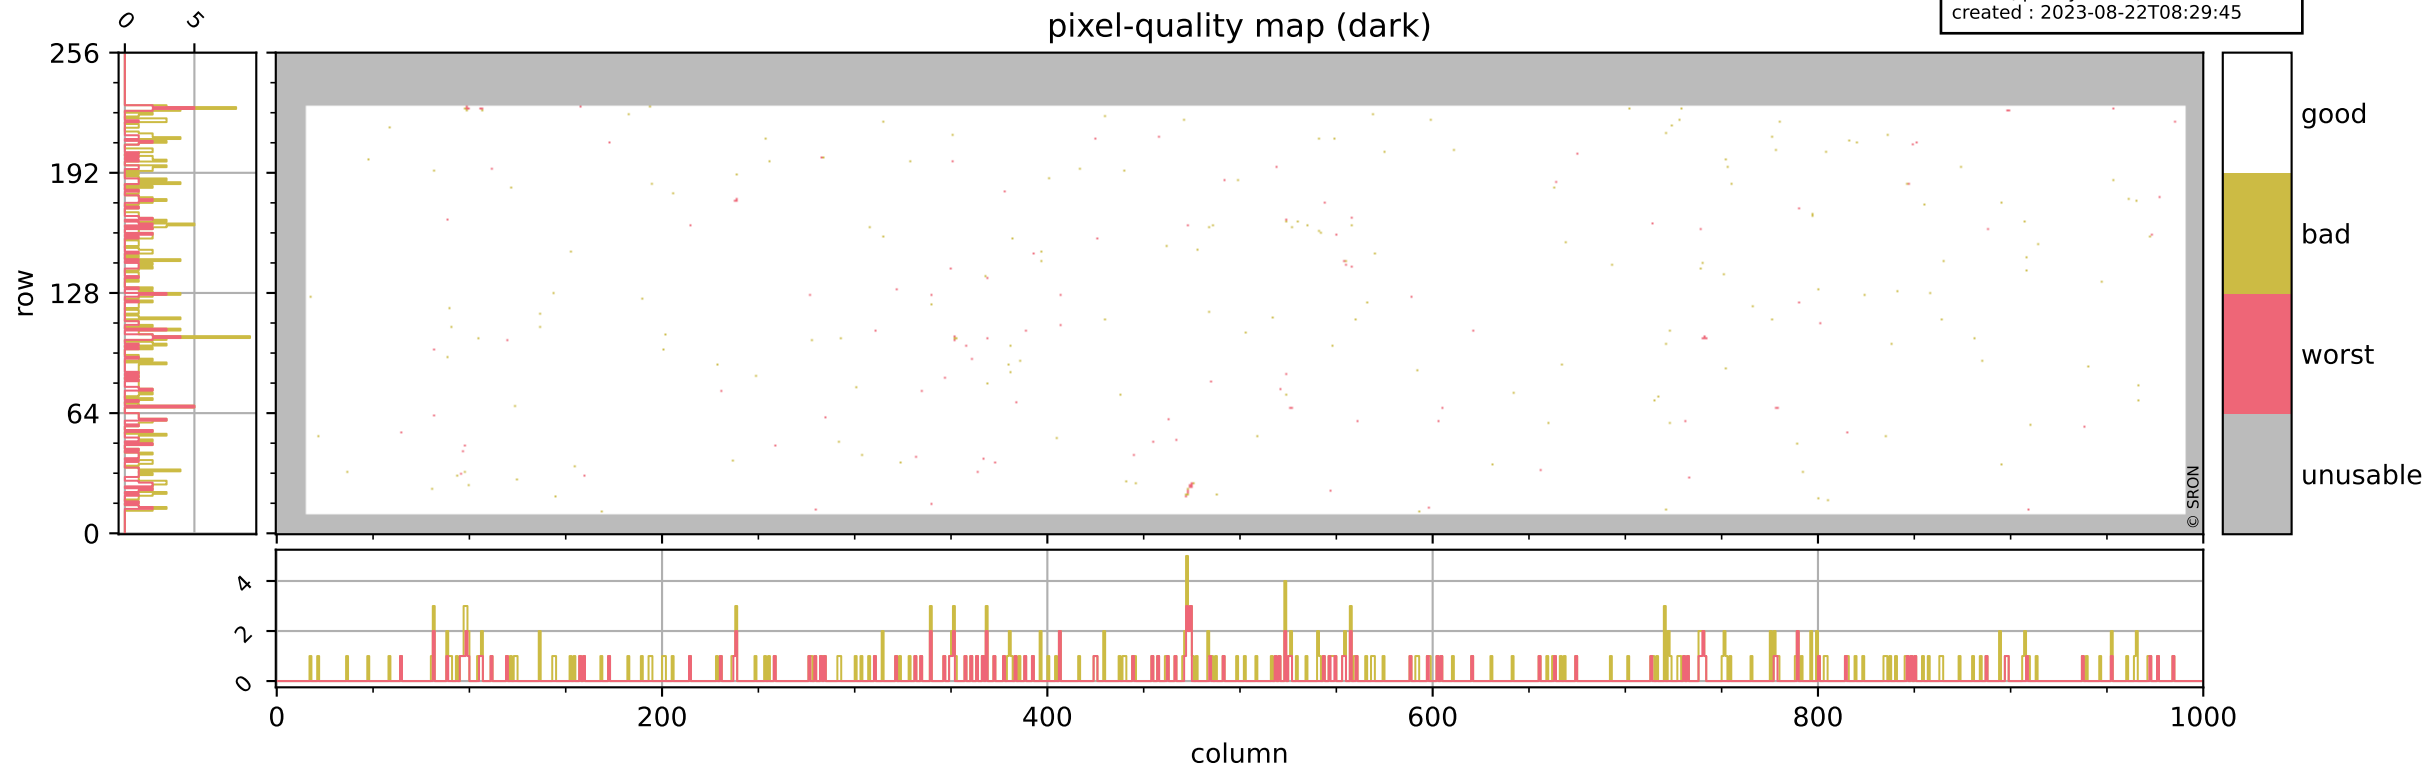

Tropomi SWIR pixel quality (official)

orbits : 19 in [21607, 21652]
coverage : 2021-12-14 / 2021-12-17
bad (quality < 0.8) : 3977
worst (quality < 0.1) : 472
created : 2023-08-22T08:29:45

pixel-quality map

Tropomi SWIR pixel quality (official)

orbits : 19 in [21607, 21652]
coverage : 2021-12-14 / 2021-12-17
bad (quality < 0.8) : 294
worst (quality < 0.1) : 117
created : 2023-08-22T08:29:45

Tropomi SWIR pixel quality (official)

orbits : 19 in [21607, 21652]
coverage : 2021-12-14 / 2021-12-17
bad (quality < 0.8) : 3739
worst (quality < 0.1) : 395
created : 2023-08-22T08:29:46

pixel-quality map (noise average)

Tropomi SWIR pixel quality (official)

orbits : 19 in [21607, 21652]
coverage : 2021-12-14 / 2021-12-17
created : 2023-08-22T08:29:46

Histograms of pixel-quality

Tropomi SWIR pixel quality (official) ground-tracks of Sentinel-5P

orbits : 19 in [21607, 21652]
coverage : 2021-12-14 / 2021-12-17
created : 2023-08-22T08:29:46