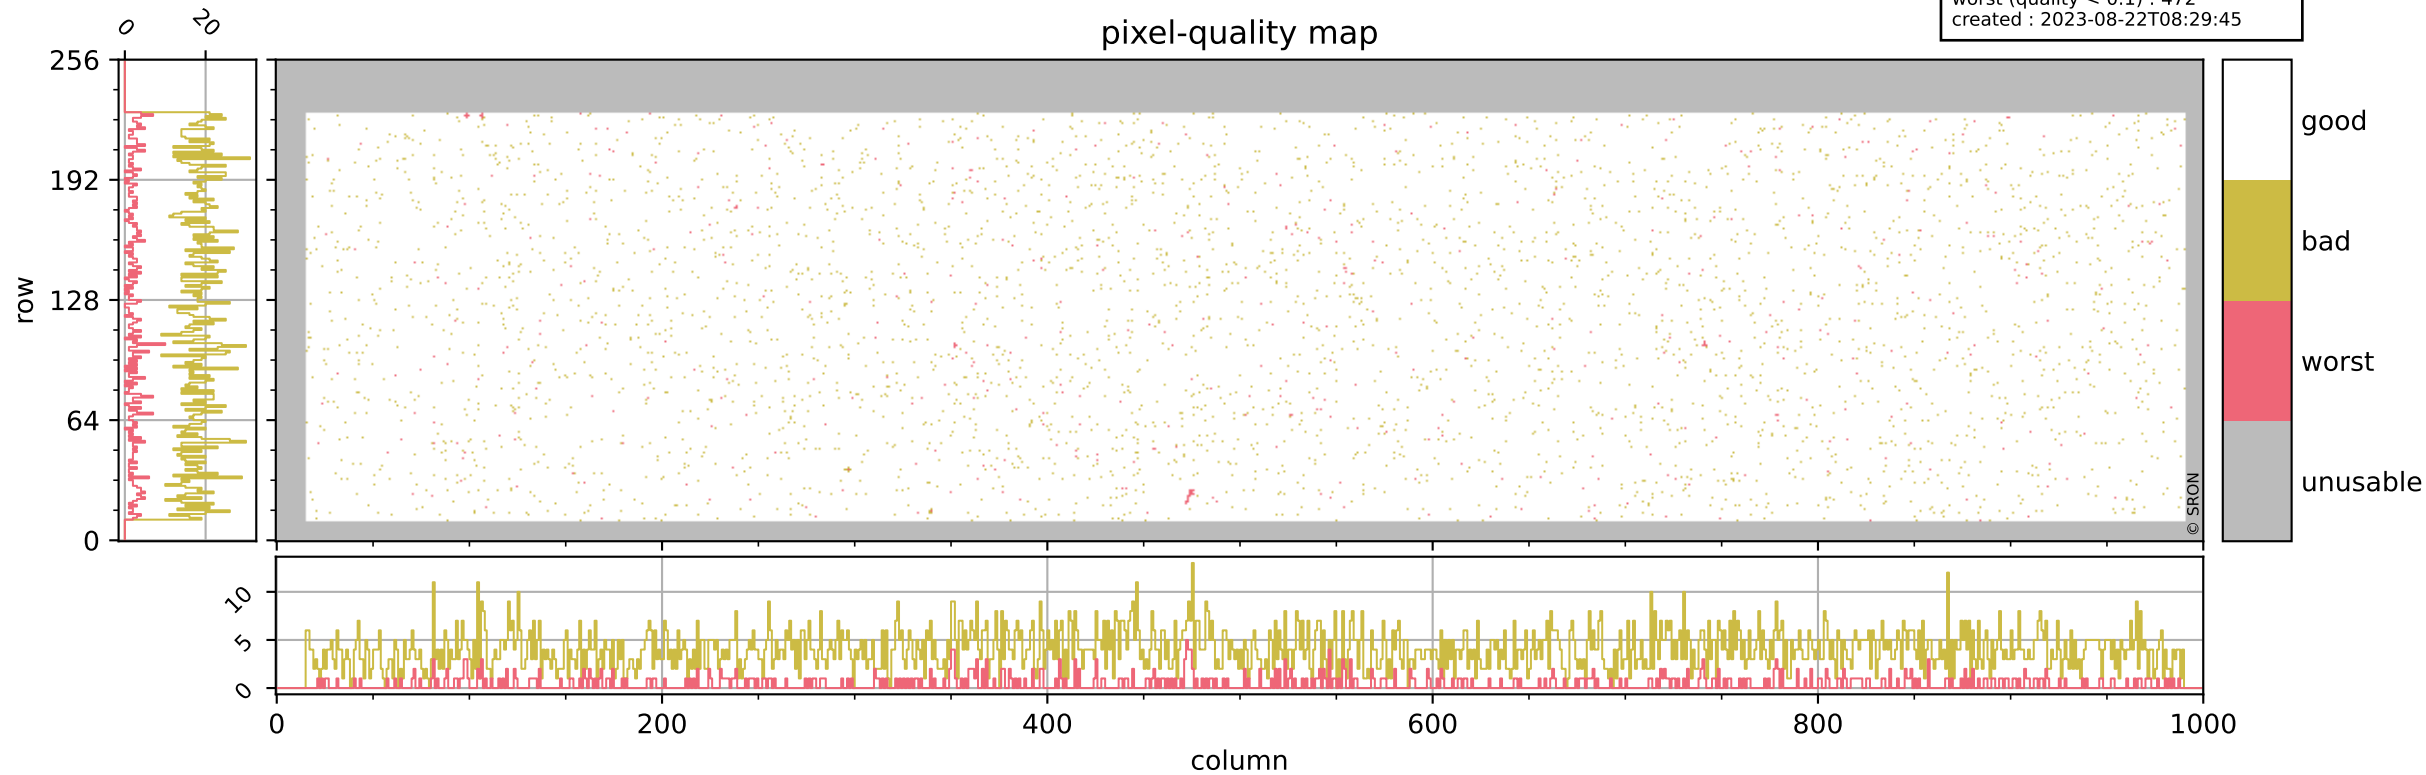

Tropomi SWIR pixel quality (official)

orbits : 19 in [21607, 21652]
coverage : 2021-12-14 / 2021-12-17
bad (quality < 0.8) : 3977
worst (quality < 0.1) : 472
created : 2023-08-22T08:29:45

pixel-quality map

Tropomi SWIR pixel quality (official)

orbits : 19 in [21607, 21652]
coverage : 2021-12-14 / 2021-12-17
bad (quality < 0.8) : 294
worst (quality < 0.1) : 117
created : 2023-08-22T08:29:45

Tropomi SWIR pixel quality (official)

orbits : 19 in [21607, 21652]
coverage : 2021-12-14 / 2021-12-17
bad (quality < 0.8) : 3739
worst (quality < 0.1) : 395
created : 2023-08-22T08:29:46

pixel-quality map (noise average)

Tropomi SWIR pixel quality (official)

orbits : 19 in [21607, 21652]
coverage : 2021-12-14 / 2021-12-17
created : 2023-08-22T08:29:46

Histograms of pixel-quality

Tropomi SWIR pixel quality (official) ground-tracks of Sentinel-5P

orbits : 19 in [21607, 21652]
coverage : 2021-12-14 / 2021-12-17
created : 2023-08-22T08:29:46