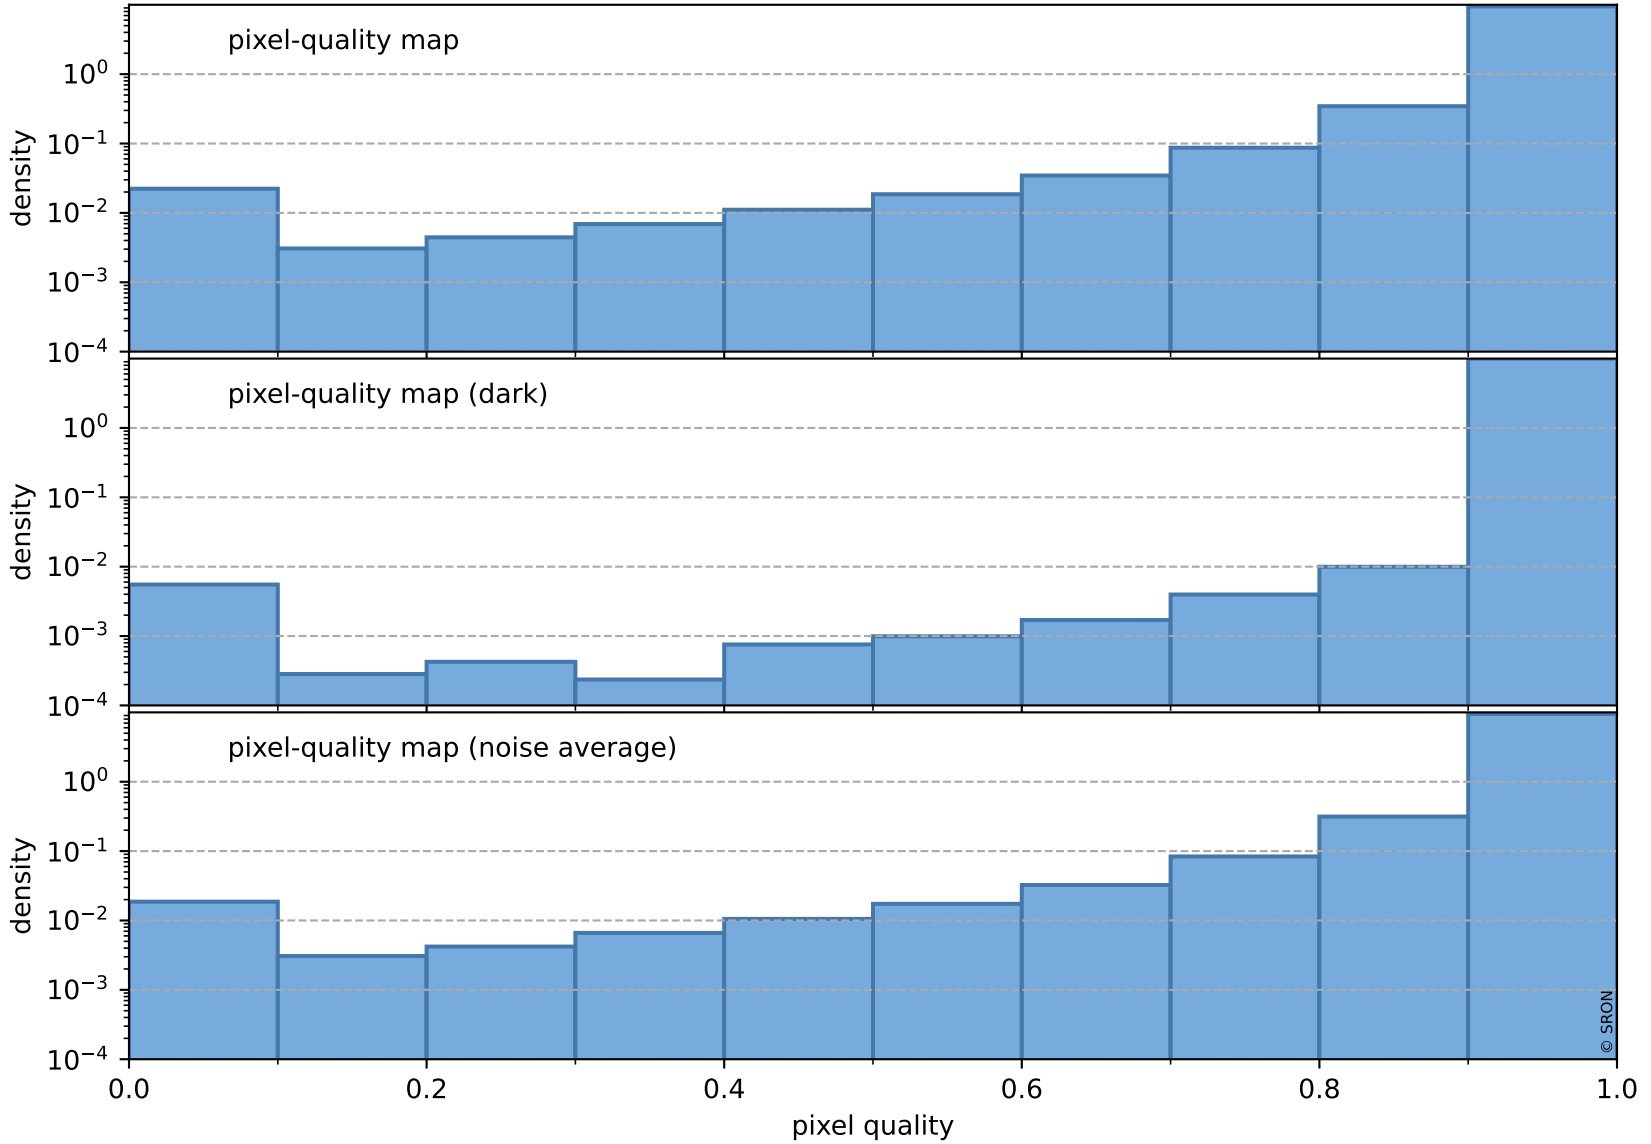

orbits : 19 in [21607, 21652]
coverage : 2021-12-14 / 2021-12-17
to good : 353
good to bad : 1821
to worst : 260
created : 2023-08-22T08:29:46

total quality compared with SWIR pixel-quality CKD

Tropomi SWIR pixel quality (official)

orbits : 19 in [21607, 21652]
coverage : 2021-12-14 / 2021-12-17
created : 2023-08-22T08:29:46

Histograms of pixel-quality

Tropomi SWIR pixel quality (official) ground-tracks of Sentinel-5P

orbits : 19 in [21607, 21652]
coverage : 2021-12-14 / 2021-12-17
created : 2023-08-22T08:29:46

Tropomi SWIR pixel quality (official)

orbits : [2827, 21652]
coverage : 2018-04-30 / 2021-12-17
created : 2023-08-22T08:29:47

trend of pixel quality & temperatures