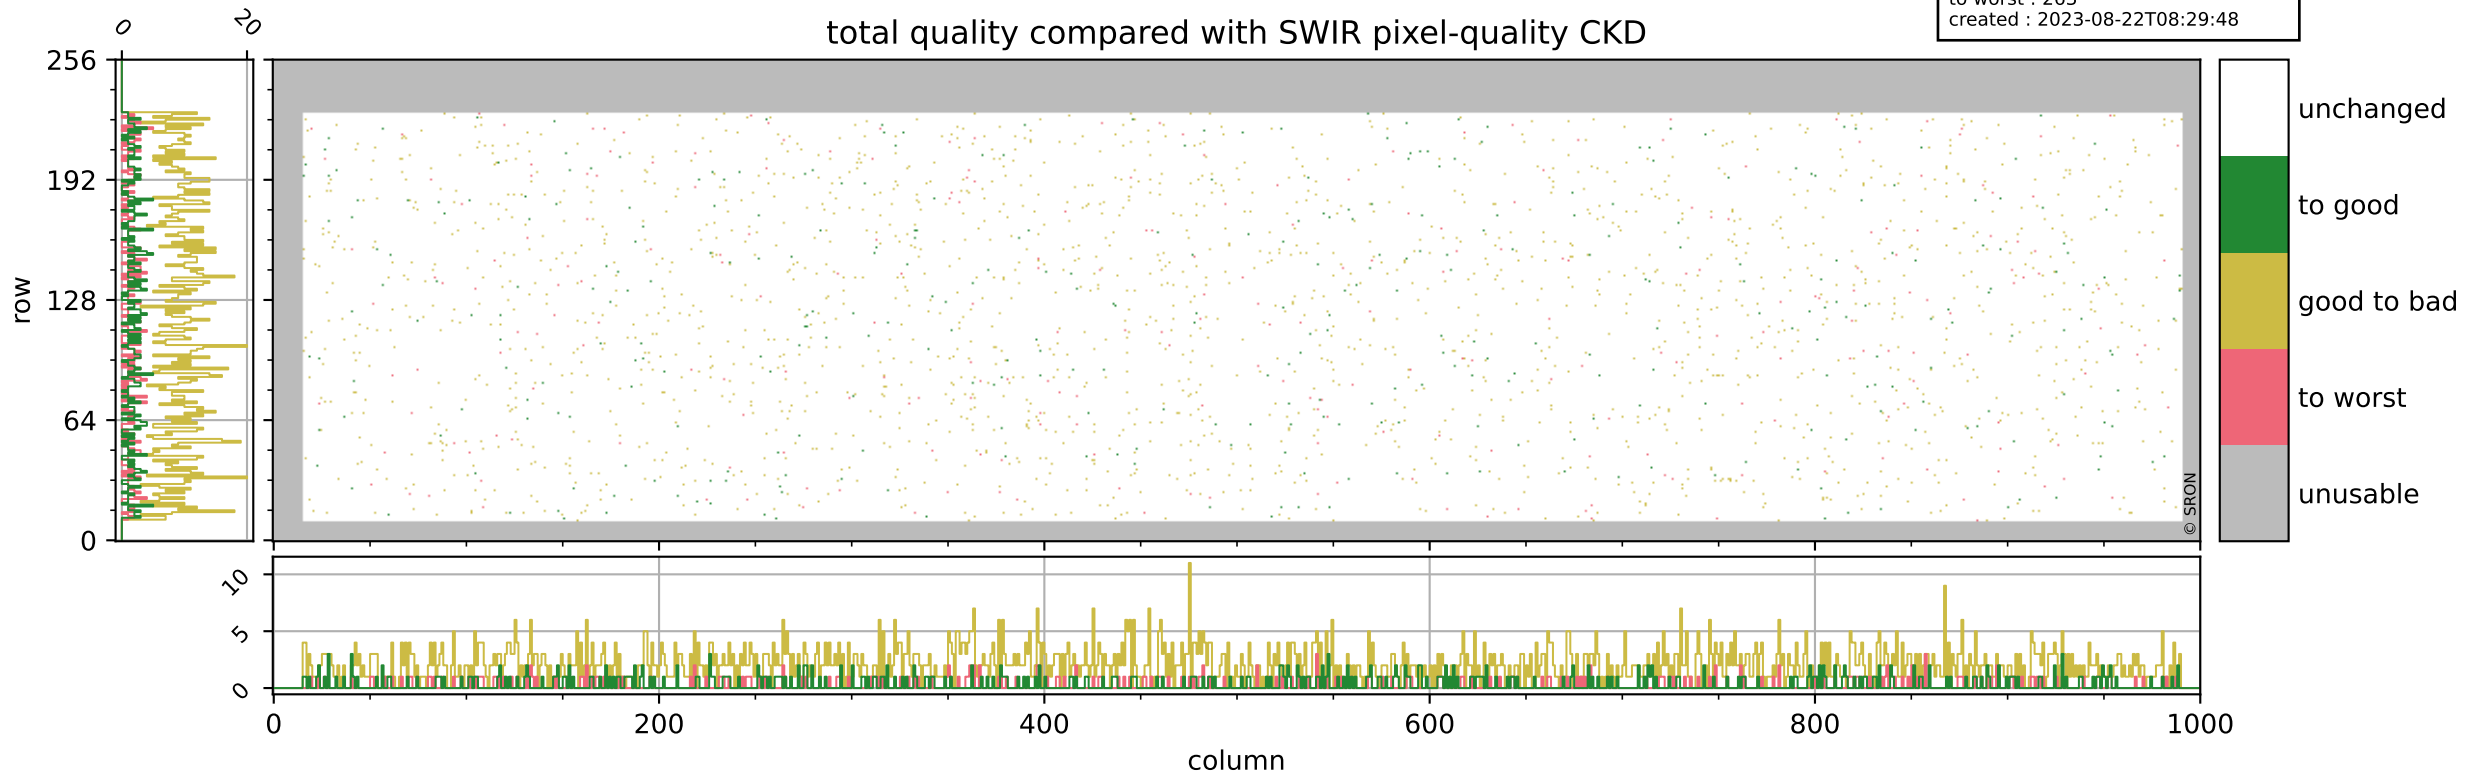

Tropomi SWIR pixel quality (official)

orbits : 20 in [21622, 21667]
coverage : 2021-12-15 / 2021-12-18
bad (quality < 0.8) : 293
worst (quality < 0.1) : 118
created : 2023-08-22T08:29:48

pixel-quality map (dark)

Tropomi SWIR pixel quality (official)

orbits : 20 in [21622, 21667]
coverage : 2021-12-15 / 2021-12-18
bad (quality < 0.8) : 3707
worst (quality < 0.1) : 397
created : 2023-08-22T08:29:48

pixel-quality map (noise average)

Tropomi SWIR pixel quality (official)

orbits : 20 in [21622, 21667]
coverage : 2021-12-15 / 2021-12-18
to good : 359
good to bad : 1796
to worst : 263
created : 2023-08-22T08:29:48

total quality compared with SWIR pixel-quality CKD

Tropomi SWIR pixel quality (official)

orbits : 20 in [21622, 21667]
coverage : 2021-12-15 / 2021-12-18
created : 2023-08-22T08:29:48

Histograms of pixel-quality

Tropomi SWIR pixel quality (official) ground-tracks of Sentinel-5P