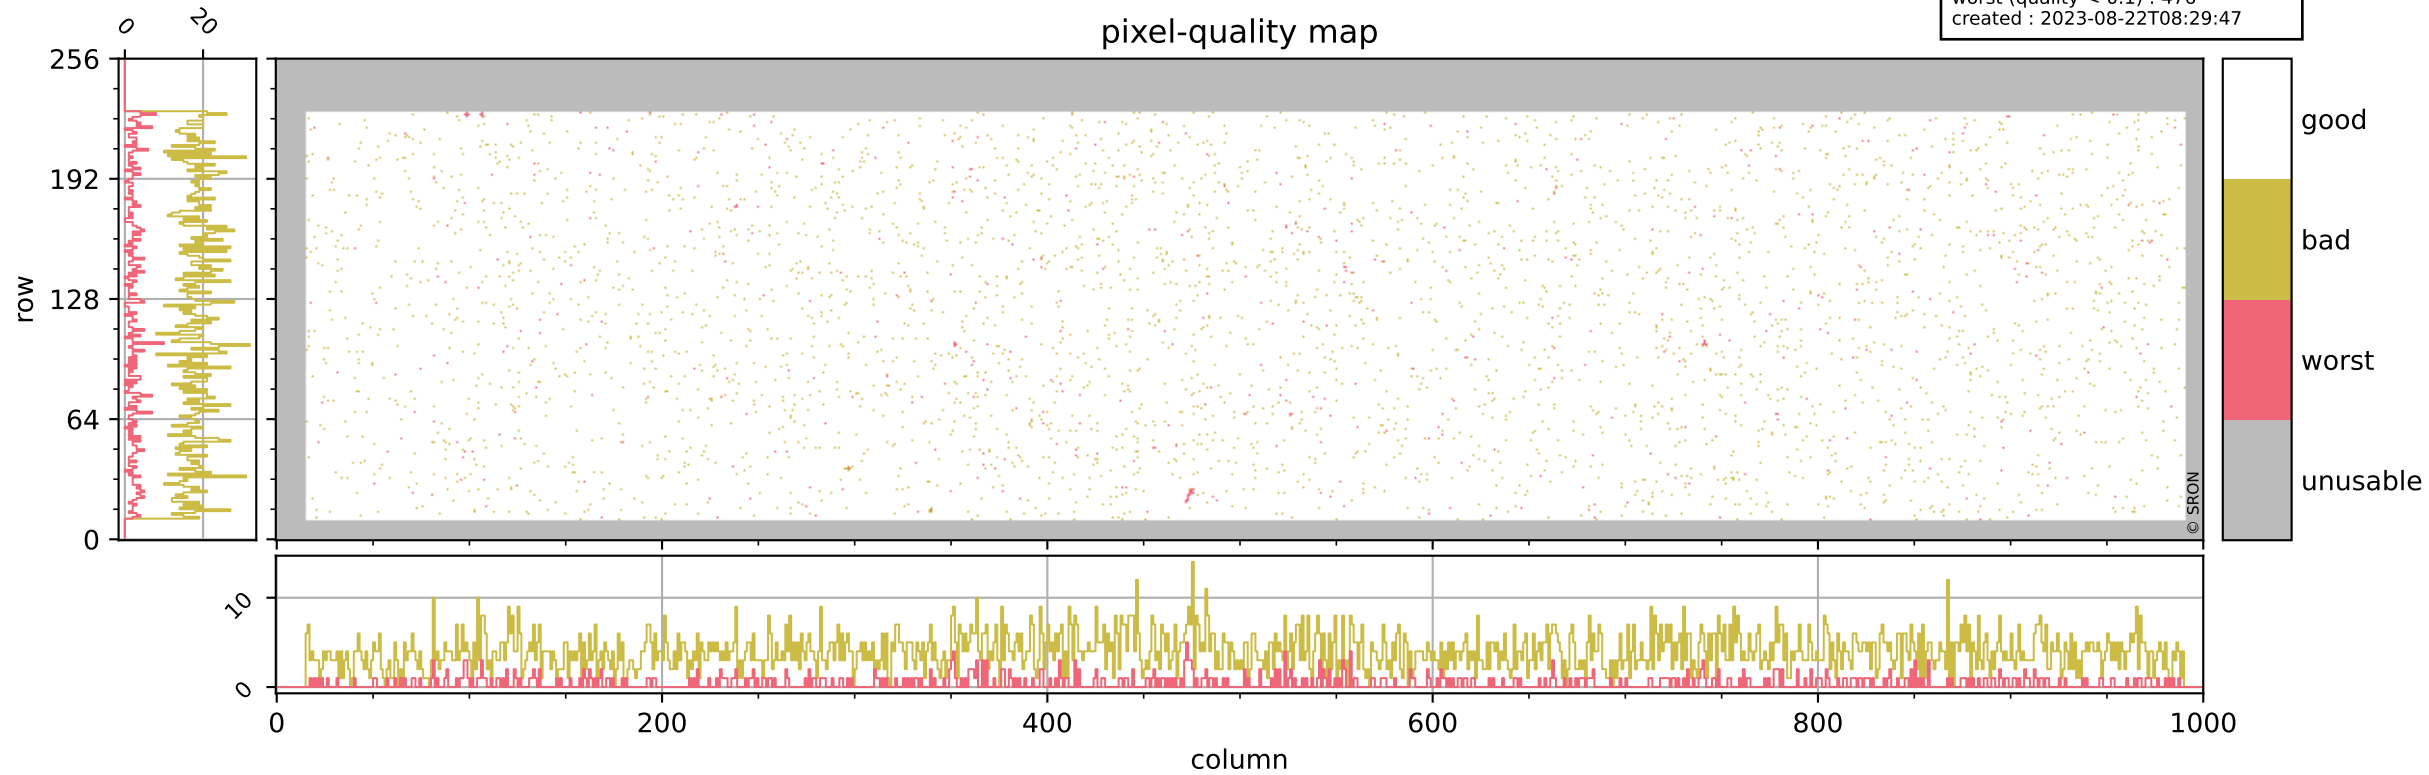

Tropomi SWIR pixel quality (official)

orbits : 20 in [21622, 21667]
coverage : 2021-12-15 / 2021-12-18
bad (quality < 0.8) : 3949
worst (quality < 0.1) : 476
created : 2023-08-22T08:29:47

pixel-quality map

Tropomi SWIR pixel quality (official)

orbits : 20 in [21622, 21667]
coverage : 2021-12-15 / 2021-12-18
bad (quality < 0.8) : 293
worst (quality < 0.1) : 118
created : 2023-08-22T08:29:48

pixel-quality map (dark)

Tropomi SWIR pixel quality (official)

orbits : 20 in [21622, 21667]
coverage : 2021-12-15 / 2021-12-18
bad (quality < 0.8) : 3707
worst (quality < 0.1) : 397
created : 2023-08-22T08:29:48

pixel-quality map (noise average)

Tropomi SWIR pixel quality (official)

orbits : 20 in [21622, 21667]
coverage : 2021-12-15 / 2021-12-18
created : 2023-08-22T08:29:48

Histograms of pixel-quality

Tropomi SWIR pixel quality (official) ground-tracks of Sentinel-5P