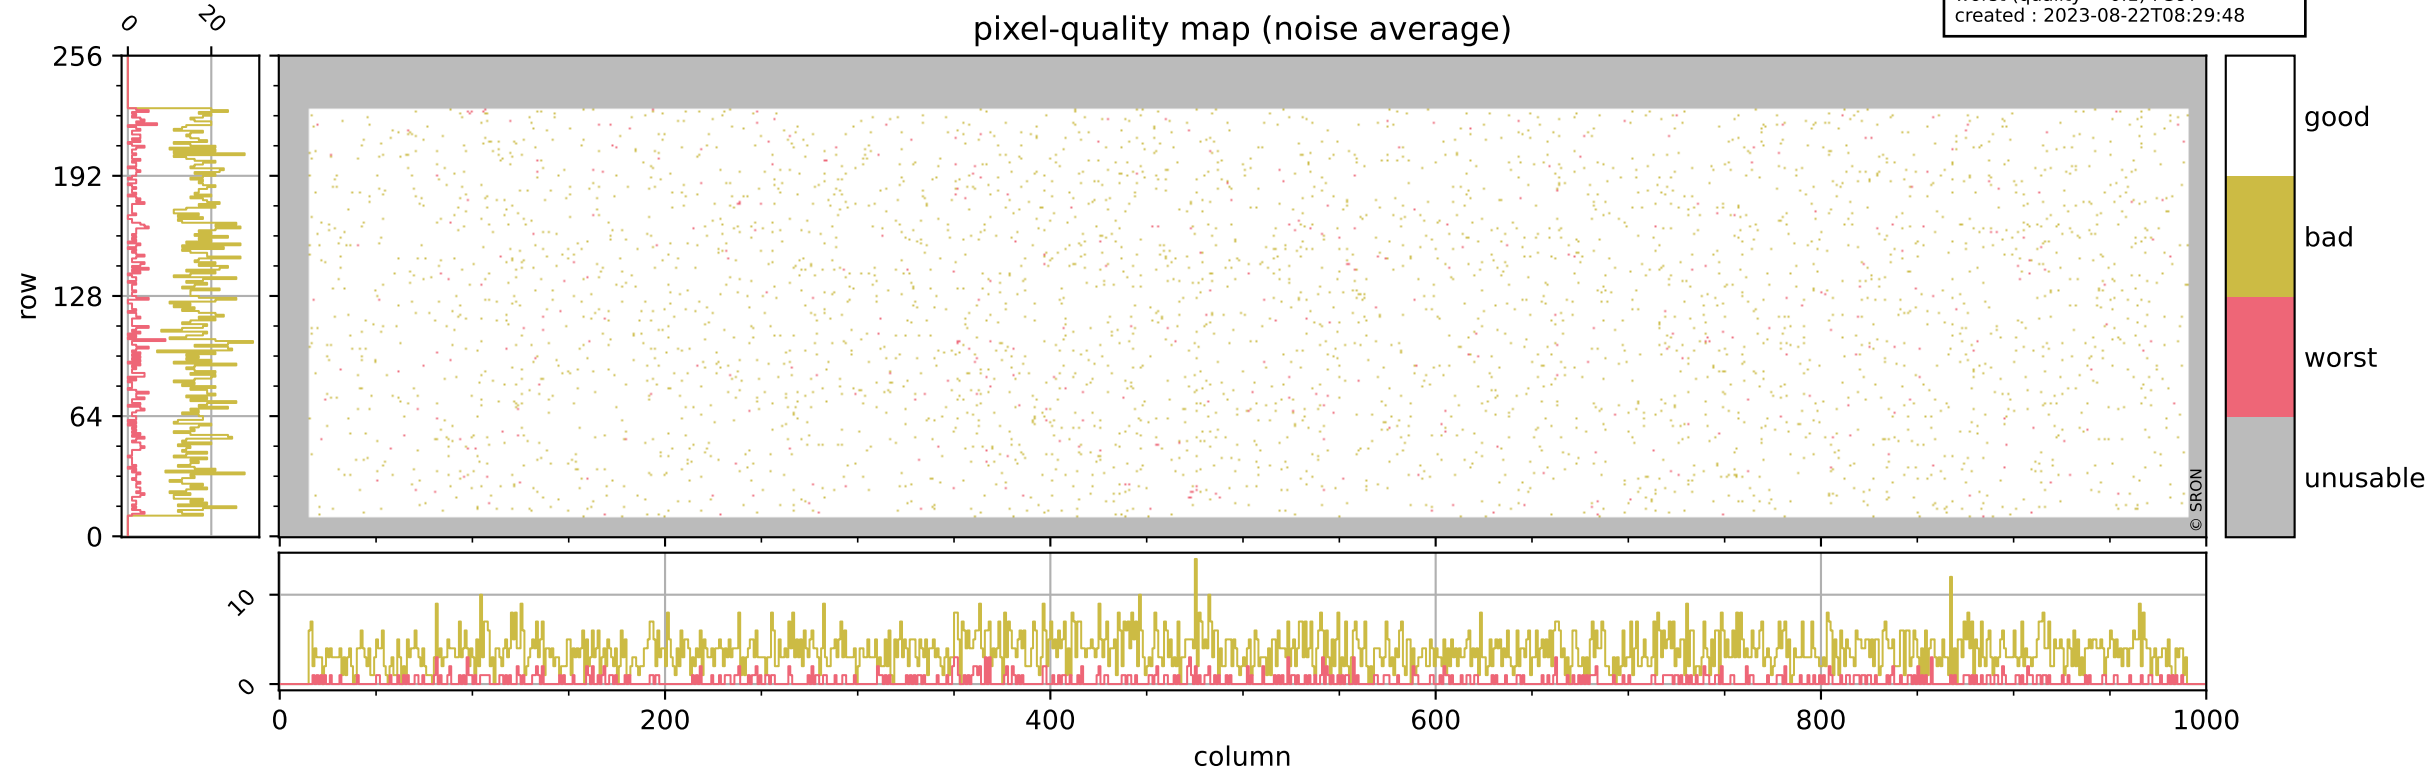

Tropomi SWIR pixel quality (official)

orbits : 20 in [21622, 21667]
coverage : 2021-12-15 / 2021-12-18
bad (quality < 0.8) : 293
worst (quality < 0.1) : 118
created : 2023-08-22T08:29:48

pixel-quality map (dark)

Tropomi SWIR pixel quality (official)

orbits : 20 in [21622, 21667]
coverage : 2021-12-15 / 2021-12-18
bad (quality < 0.8) : 3707
worst (quality < 0.1) : 397
created : 2023-08-22T08:29:48

pixel-quality map (noise average)

Tropomi SWIR pixel quality (official)

orbits : 20 in [21622, 21667]
coverage : 2021-12-15 / 2021-12-18
to good : 359
good to bad : 1796
to worst : 263
created : 2023-08-22T08:29:48

total quality compared with SWIR pixel-quality CKD

Tropomi SWIR pixel quality (official)

orbits : 20 in [21622, 21667]
coverage : 2021-12-15 / 2021-12-18
created : 2023-08-22T08:29:48

Histograms of pixel-quality

Tropomi SWIR pixel quality (official) ground-tracks of Sentinel-5P