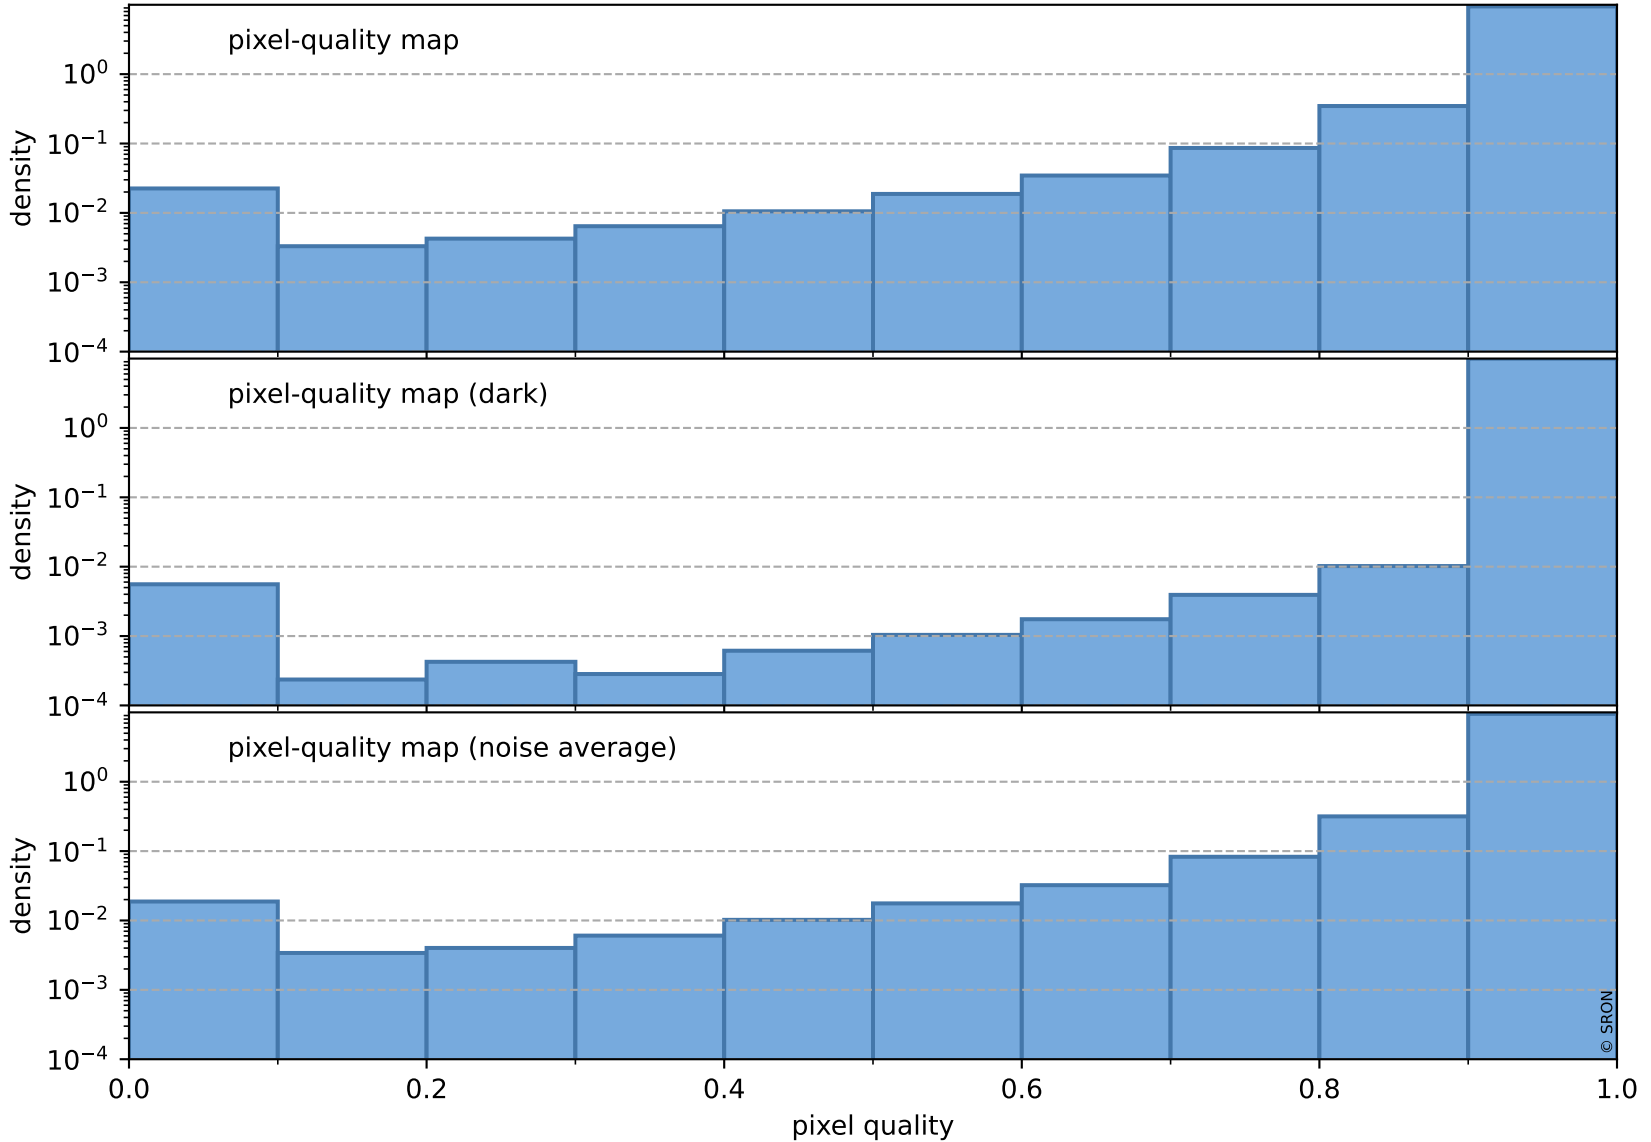

Tropomi SWIR pixel quality (official)

orbits : 20 in [21622, 21667]
coverage : 2021-12-15 / 2021-12-18
to good : 359
good to bad : 1796
to worst : 263
created : 2023-08-22T08:29:48

total quality compared with SWIR pixel-quality CKD

Tropomi SWIR pixel quality (official)

orbits : 20 in [21622, 21667]
coverage : 2021-12-15 / 2021-12-18
created : 2023-08-22T08:29:48

Histograms of pixel-quality

Tropomi SWIR pixel quality (official) ground-tracks of Sentinel-5P

orbits : 20 in [21622, 21667]
coverage : 2021-12-15 / 2021-12-18
created : 2023-08-22T08:29:49

Tropomi SWIR pixel quality (official)

orbits : [2827, 21667]
coverage : 2018-04-30 / 2021-12-18
created : 2023-08-22T08:29:49