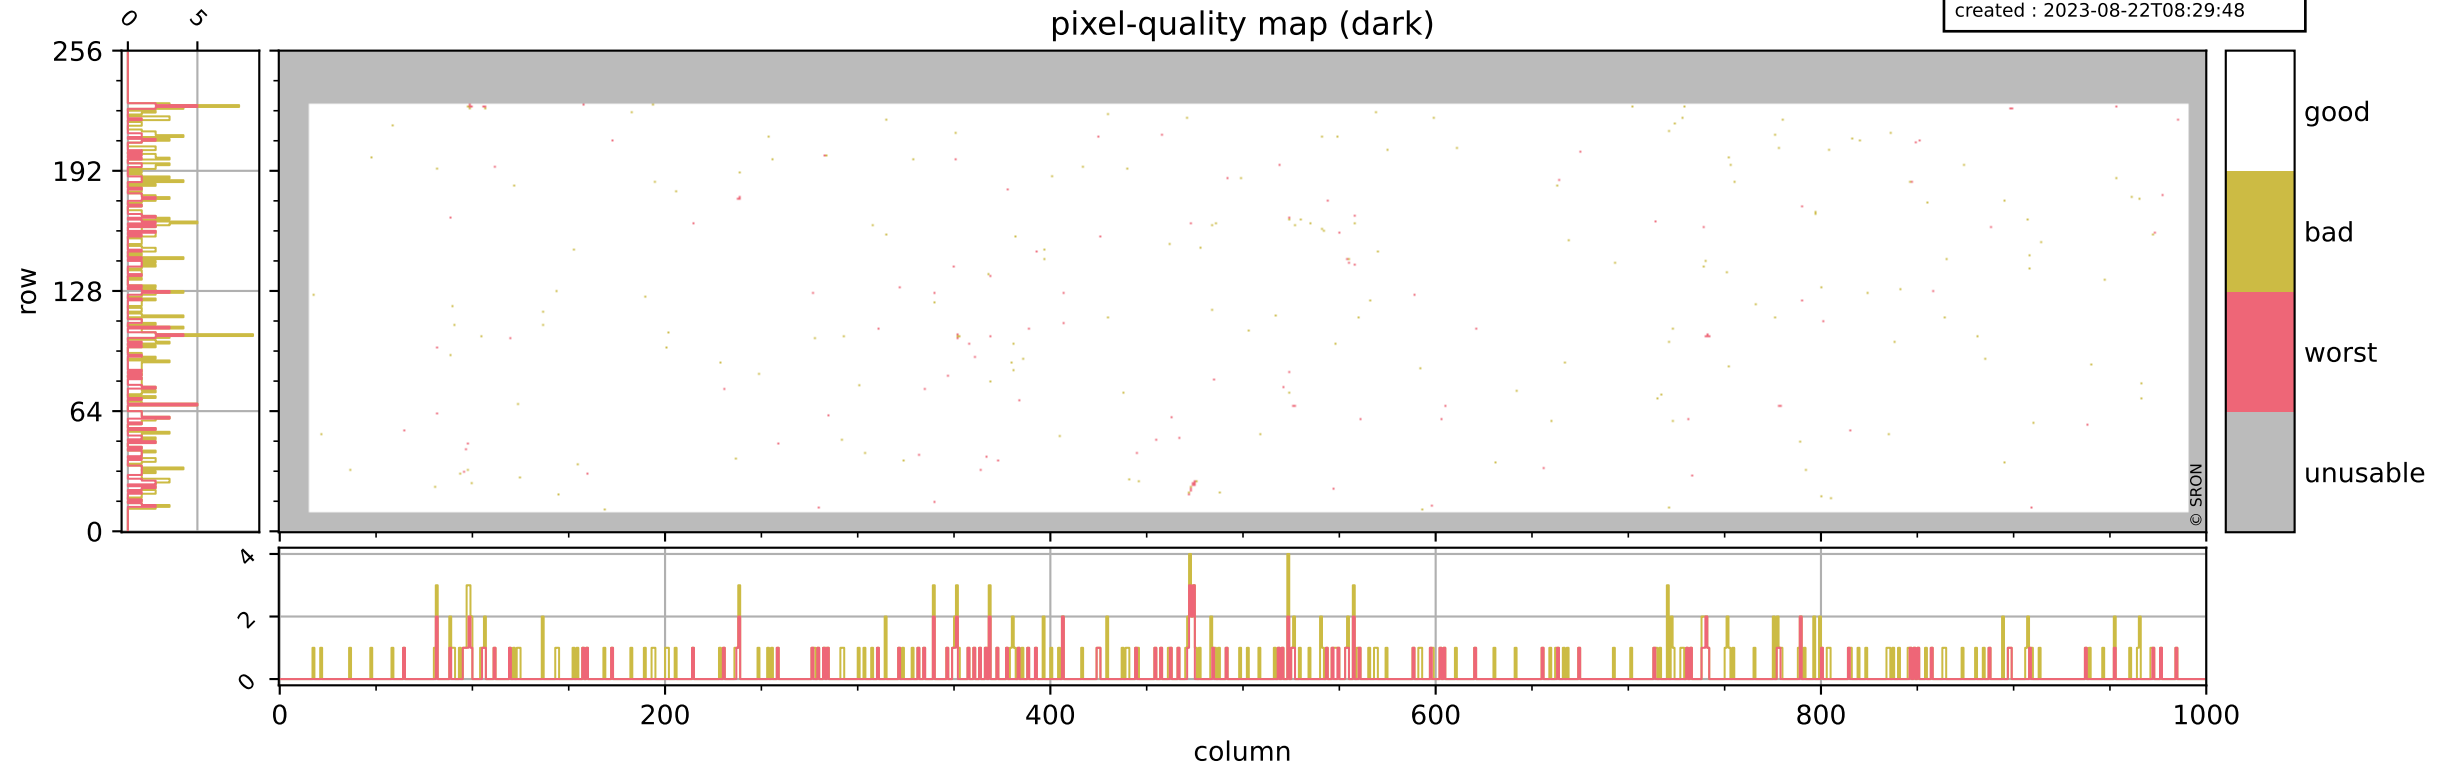

Tropomi SWIR pixel quality (official)

orbits : 20 in [21622, 21667]
coverage : 2021-12-15 / 2021-12-18
bad (quality < 0.8) : 3949
worst (quality < 0.1) : 476
created : 2023-08-22T08:29:47

pixel-quality map

Tropomi SWIR pixel quality (official)

orbits : 20 in [21622, 21667]
coverage : 2021-12-15 / 2021-12-18
bad (quality < 0.8) : 293
worst (quality < 0.1) : 118
created : 2023-08-22T08:29:48

pixel-quality map (dark)

Tropomi SWIR pixel quality (official)

orbits : 20 in [21622, 21667]
coverage : 2021-12-15 / 2021-12-18
bad (quality < 0.8) : 3707
worst (quality < 0.1) : 397
created : 2023-08-22T08:29:48

pixel-quality map (noise average)

Tropomi SWIR pixel quality (official)

orbits : 20 in [21622, 21667]
coverage : 2021-12-15 / 2021-12-18
created : 2023-08-22T08:29:48

Histograms of pixel-quality

Tropomi SWIR pixel quality (official) ground-tracks of Sentinel-5P