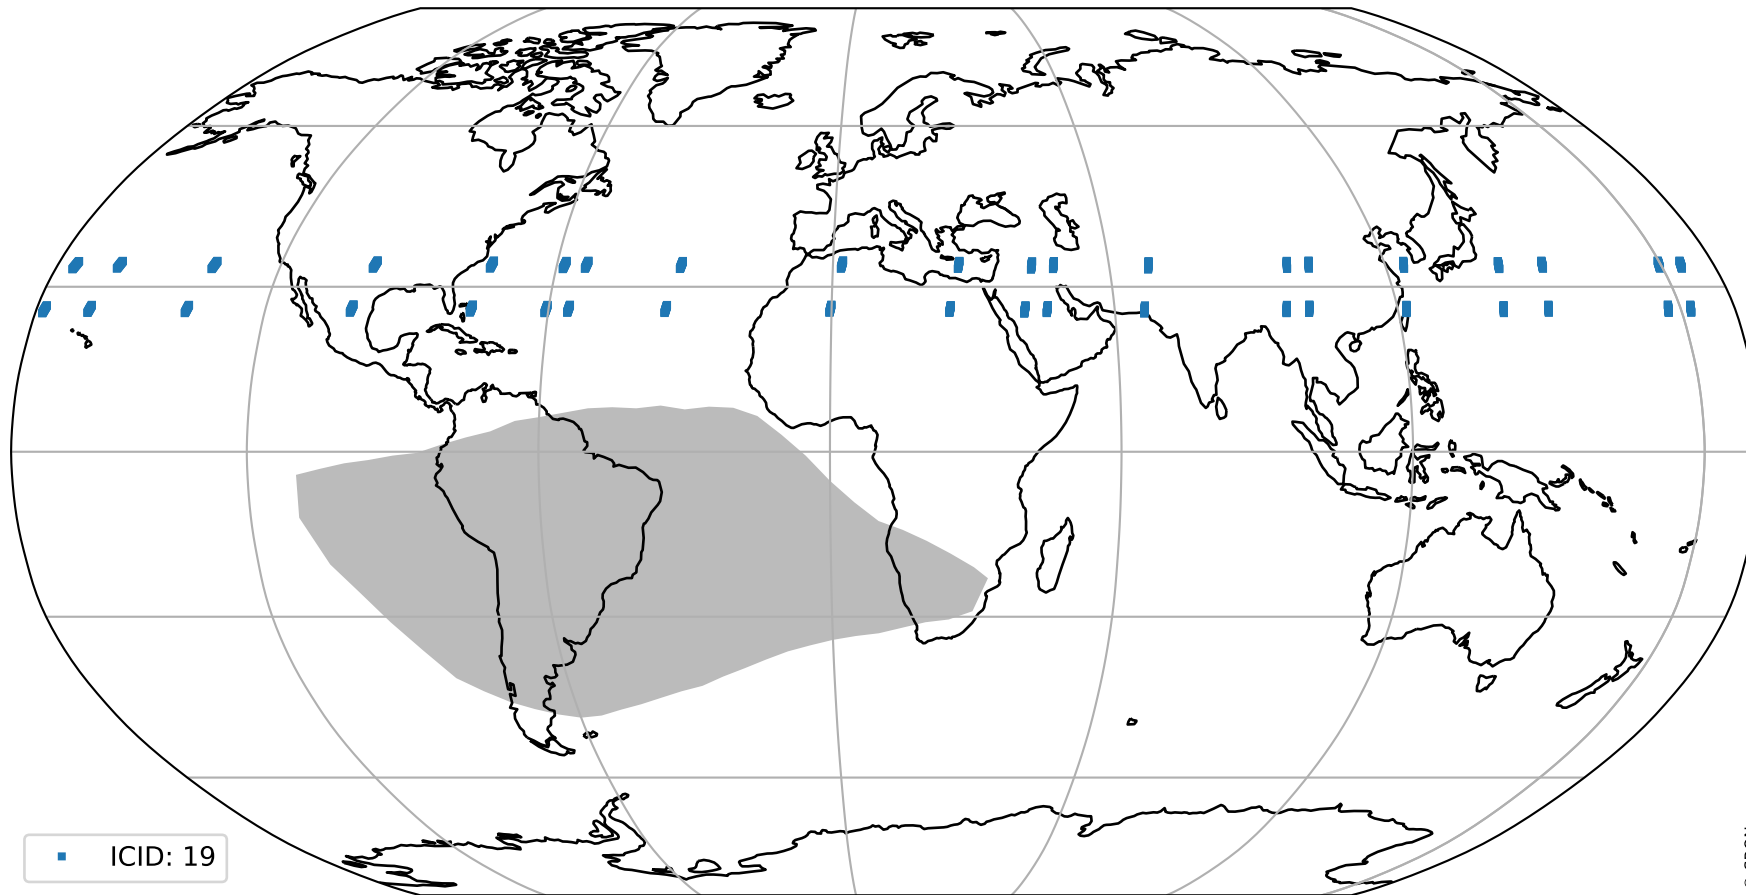

Tropomi SWIR pixel quality (official)

orbits : 20 in [21622, 21667]
coverage : 2021-12-15 / 2021-12-18
to good : 359
good to bad : 1796
to worst : 263
created : 2023-08-22T08:29:48

total quality compared with SWIR pixel-quality CKD

Tropomi SWIR pixel quality (official)

orbits : 20 in [21622, 21667]
coverage : 2021-12-15 / 2021-12-18
created : 2023-08-22T08:29:48

Histograms of pixel-quality

Tropomi SWIR pixel quality (official) ground-tracks of Sentinel-5P

orbits : 20 in [21622, 21667]
coverage : 2021-12-15 / 2021-12-18
created : 2023-08-22T08:29:49

Tropomi SWIR pixel quality (official)

orbits : [2827, 21667]
coverage : 2018-04-30 / 2021-12-18
created : 2023-08-22T08:29:49