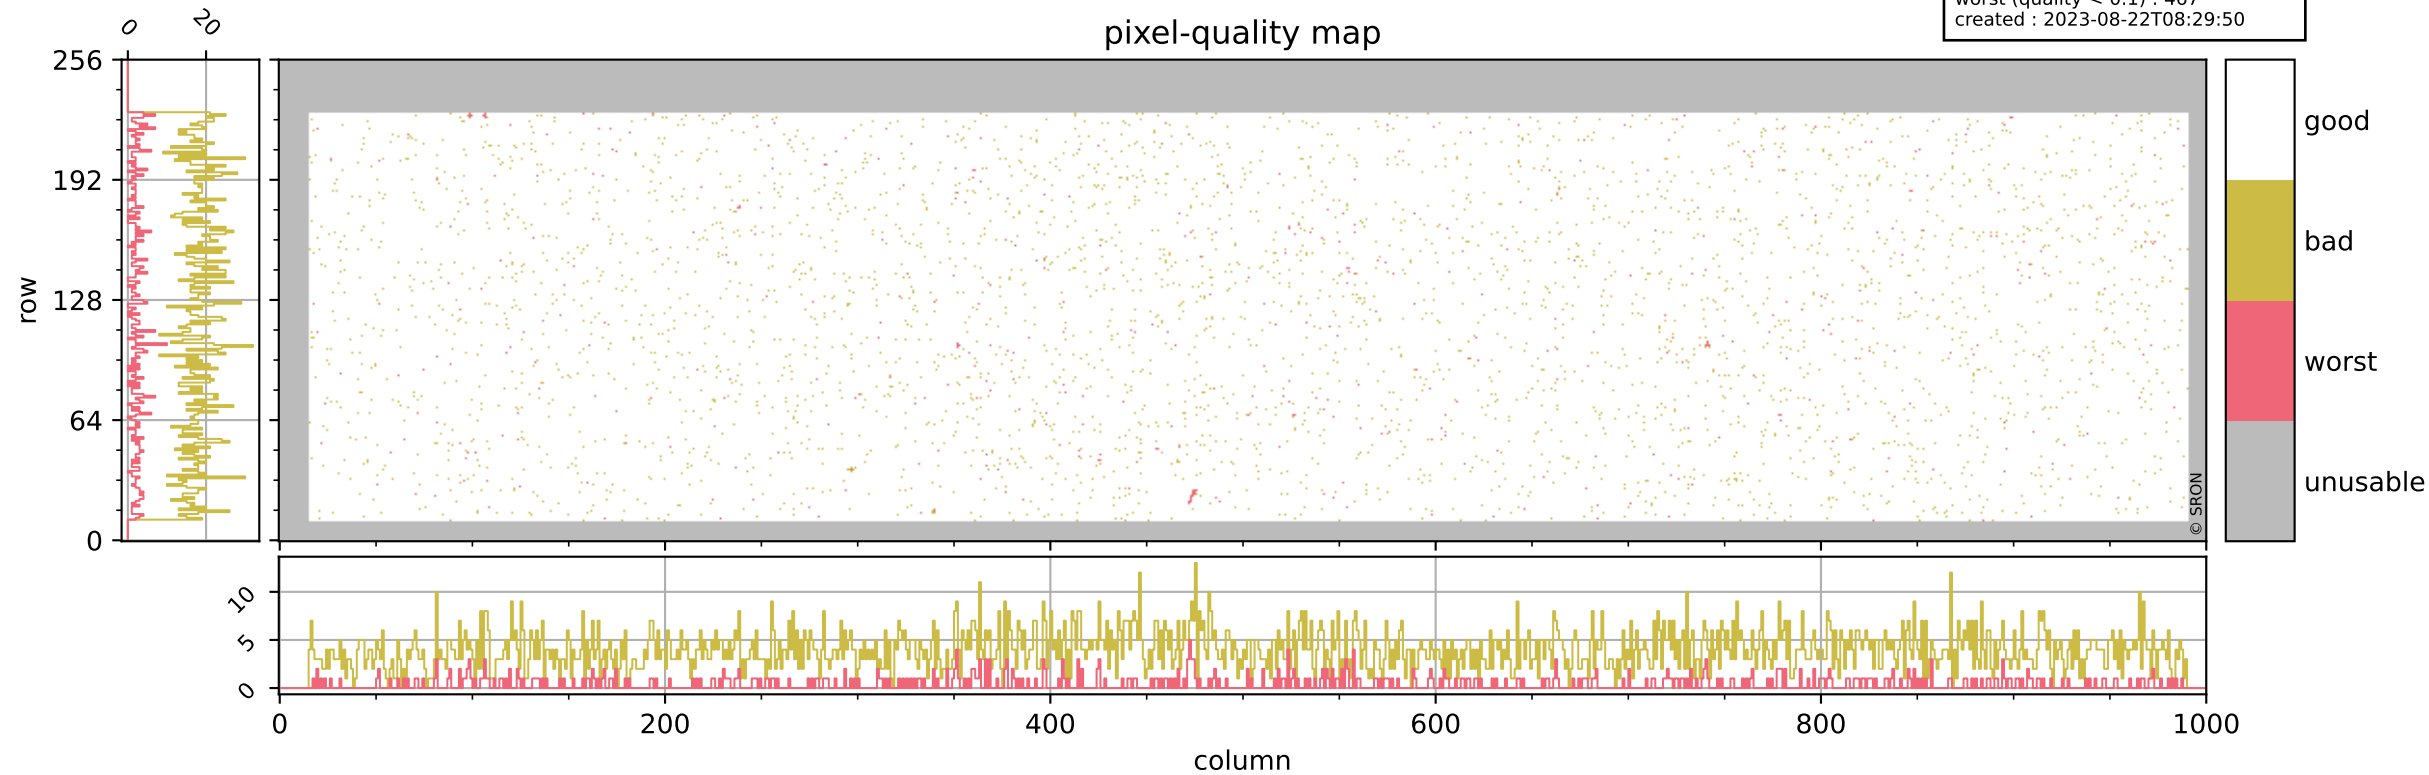

# Tropomi SWIR pixel quality (official)

orbits : 19 in [21637, 21682]  
coverage : 2021-12-16 / 2021-12-19  
bad (quality < 0.8) : 3936  
worst (quality < 0.1) : 467  
created : 2023-08-22T08:29:50

## pixel-quality map

# Tropomi SWIR pixel quality (official)

orbits : 19 in [21637, 21682]  
coverage : 2021-12-16 / 2021-12-19  
bad (quality < 0.8) : 296  
worst (quality < 0.1) : 117  
created : 2023-08-22T08:29:50

# Tropomi SWIR pixel quality (official)

orbits : 19 in [21637, 21682]  
coverage : 2021-12-16 / 2021-12-19  
bad (quality < 0.8) : 3691  
worst (quality < 0.1) : 389  
created : 2023-08-22T08:29:50