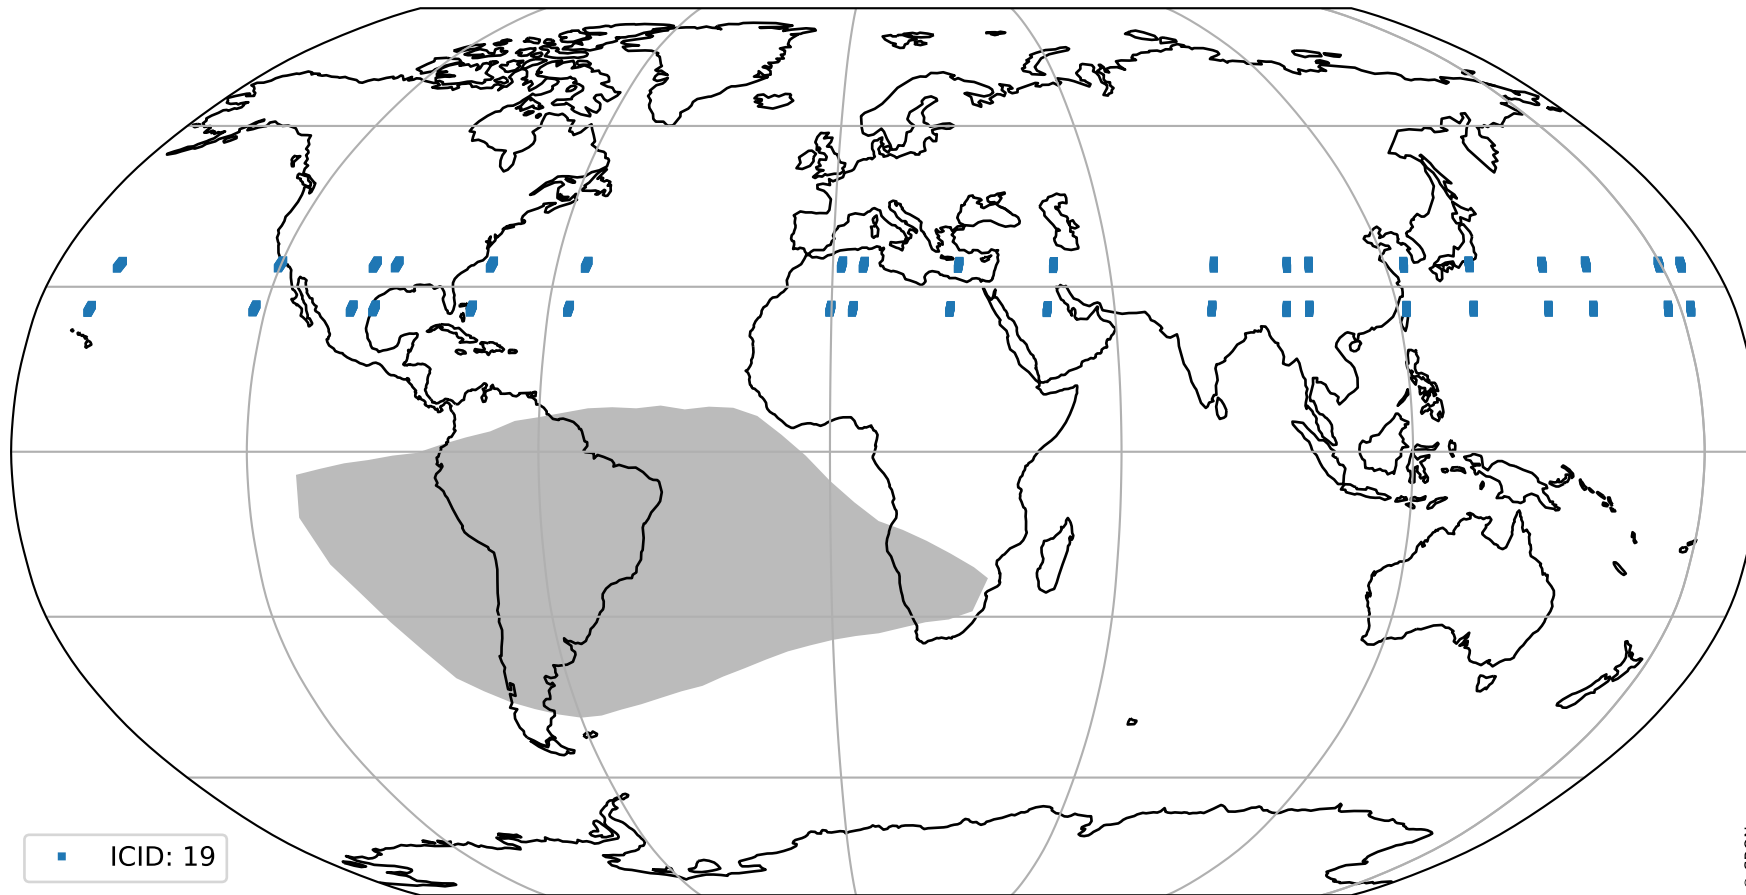

# Tropomi SWIR pixel quality (official)

orbits : 19 in [21637, 21682]  
coverage : 2021-12-16 / 2021-12-19  
created : 2023-08-22T08:29:51

## Histograms of pixel-quality

# Tropomi SWIR pixel quality (official) ground-tracks of Sentinel-5P

orbits : 19 in [21637, 21682]  
coverage : 2021-12-16 / 2021-12-19  
created : 2023-08-22T08:29:51

■ ICID: 19