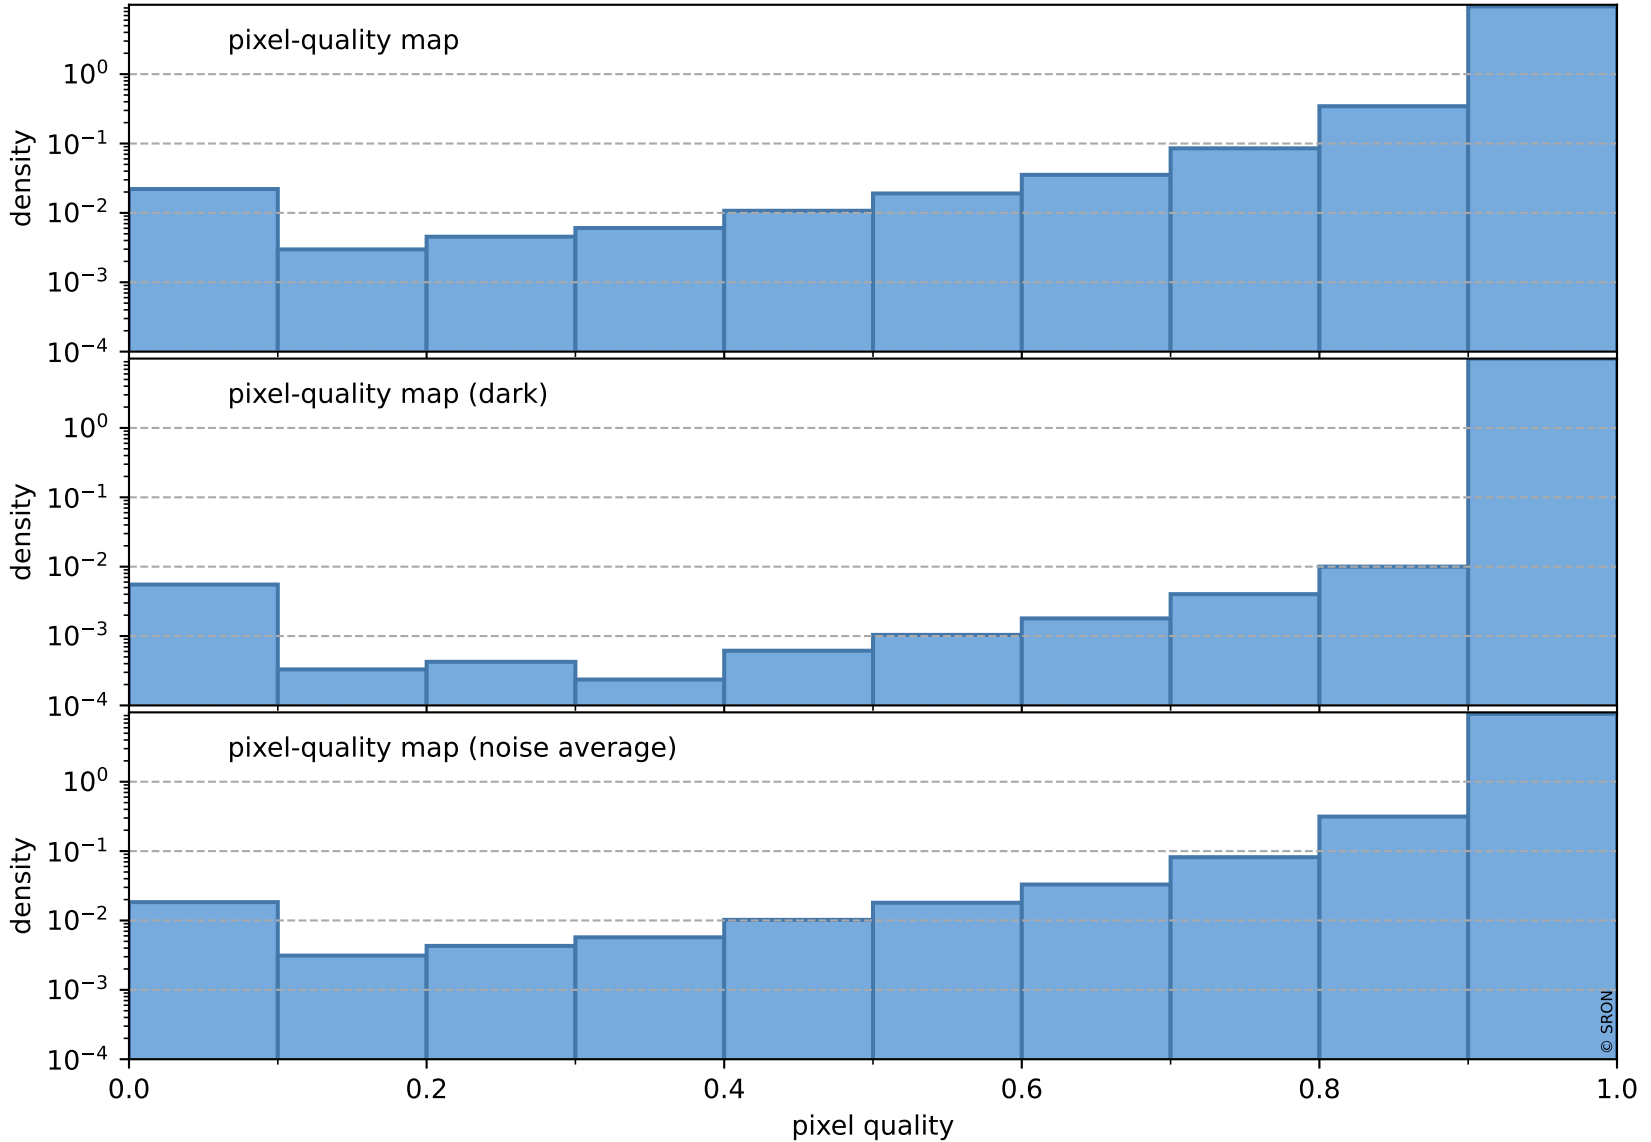

Tropomi SWIR pixel quality (official)

orbits : 19 in [21637, 21682]
coverage : 2021-12-16 / 2021-12-19
created : 2023-08-22T08:29:51

Histograms of pixel-quality