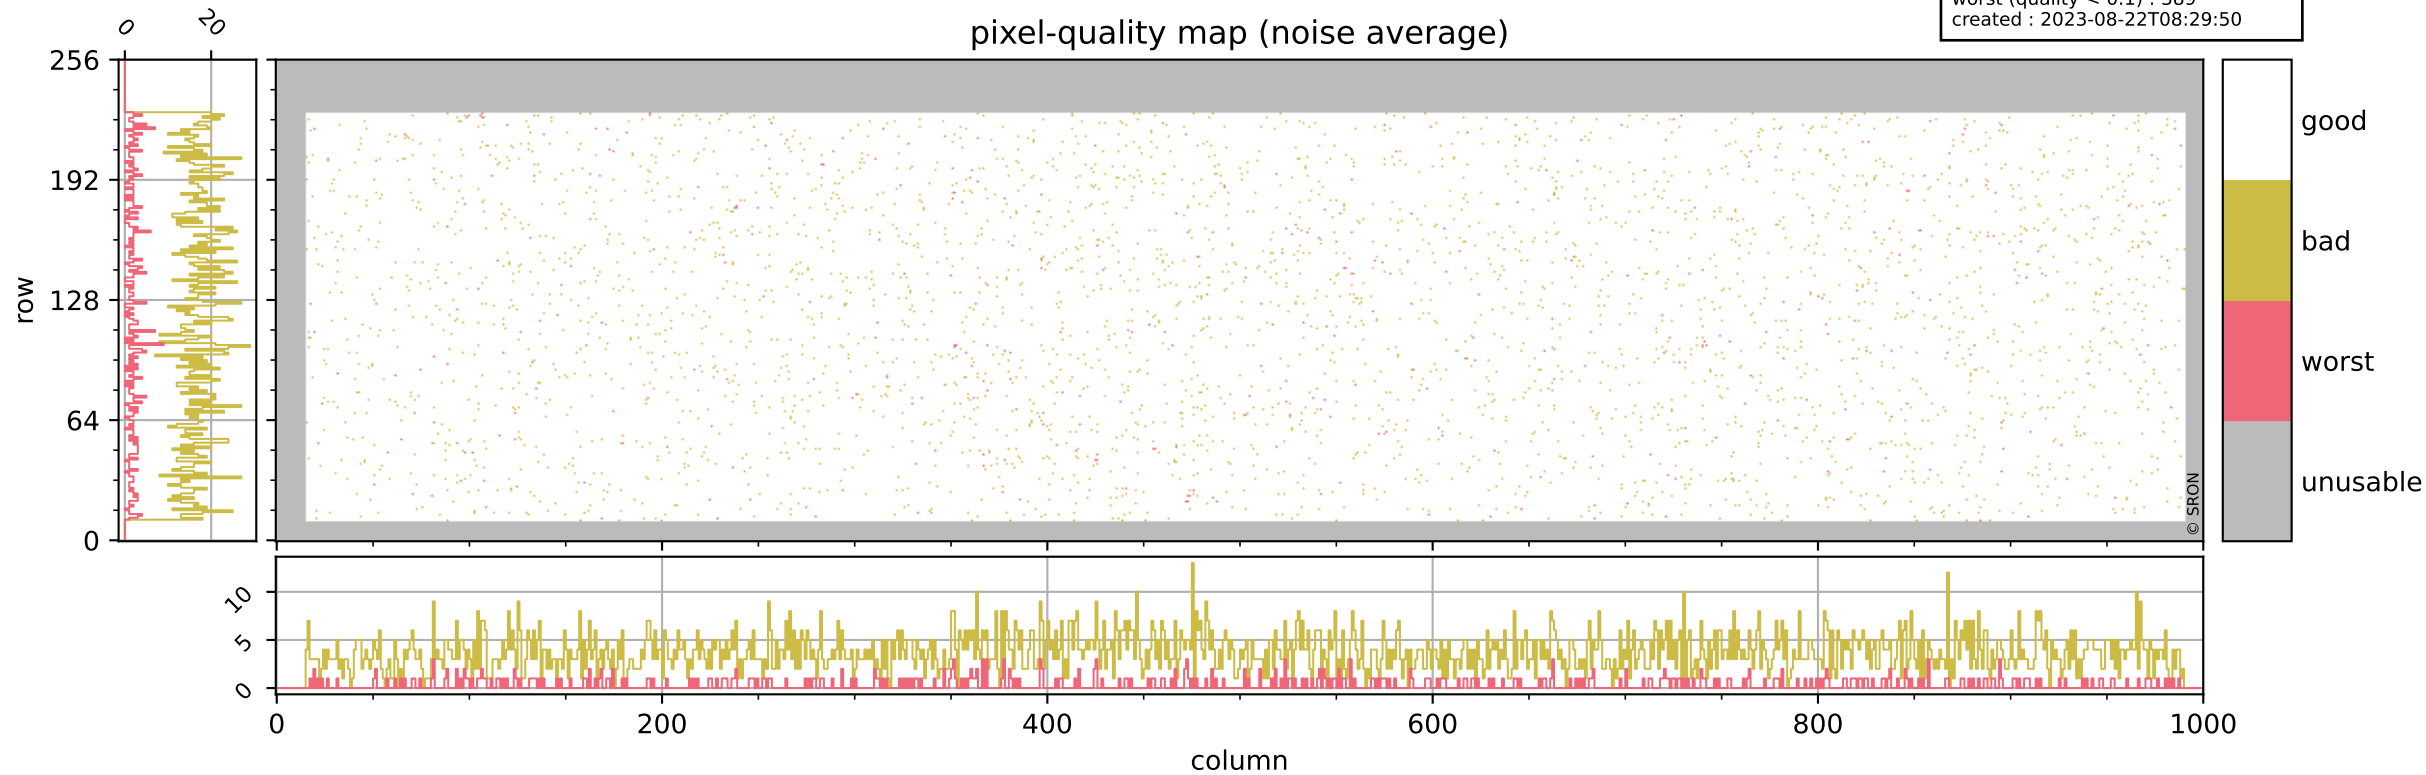

Tropomi SWIR pixel quality (official)

orbits : 19 in [21637, 21682]
coverage : 2021-12-16 / 2021-12-19
bad (quality < 0.8) : 3691
worst (quality < 0.1) : 389
created : 2023-08-22T08:29:50

pixel-quality map (noise average)