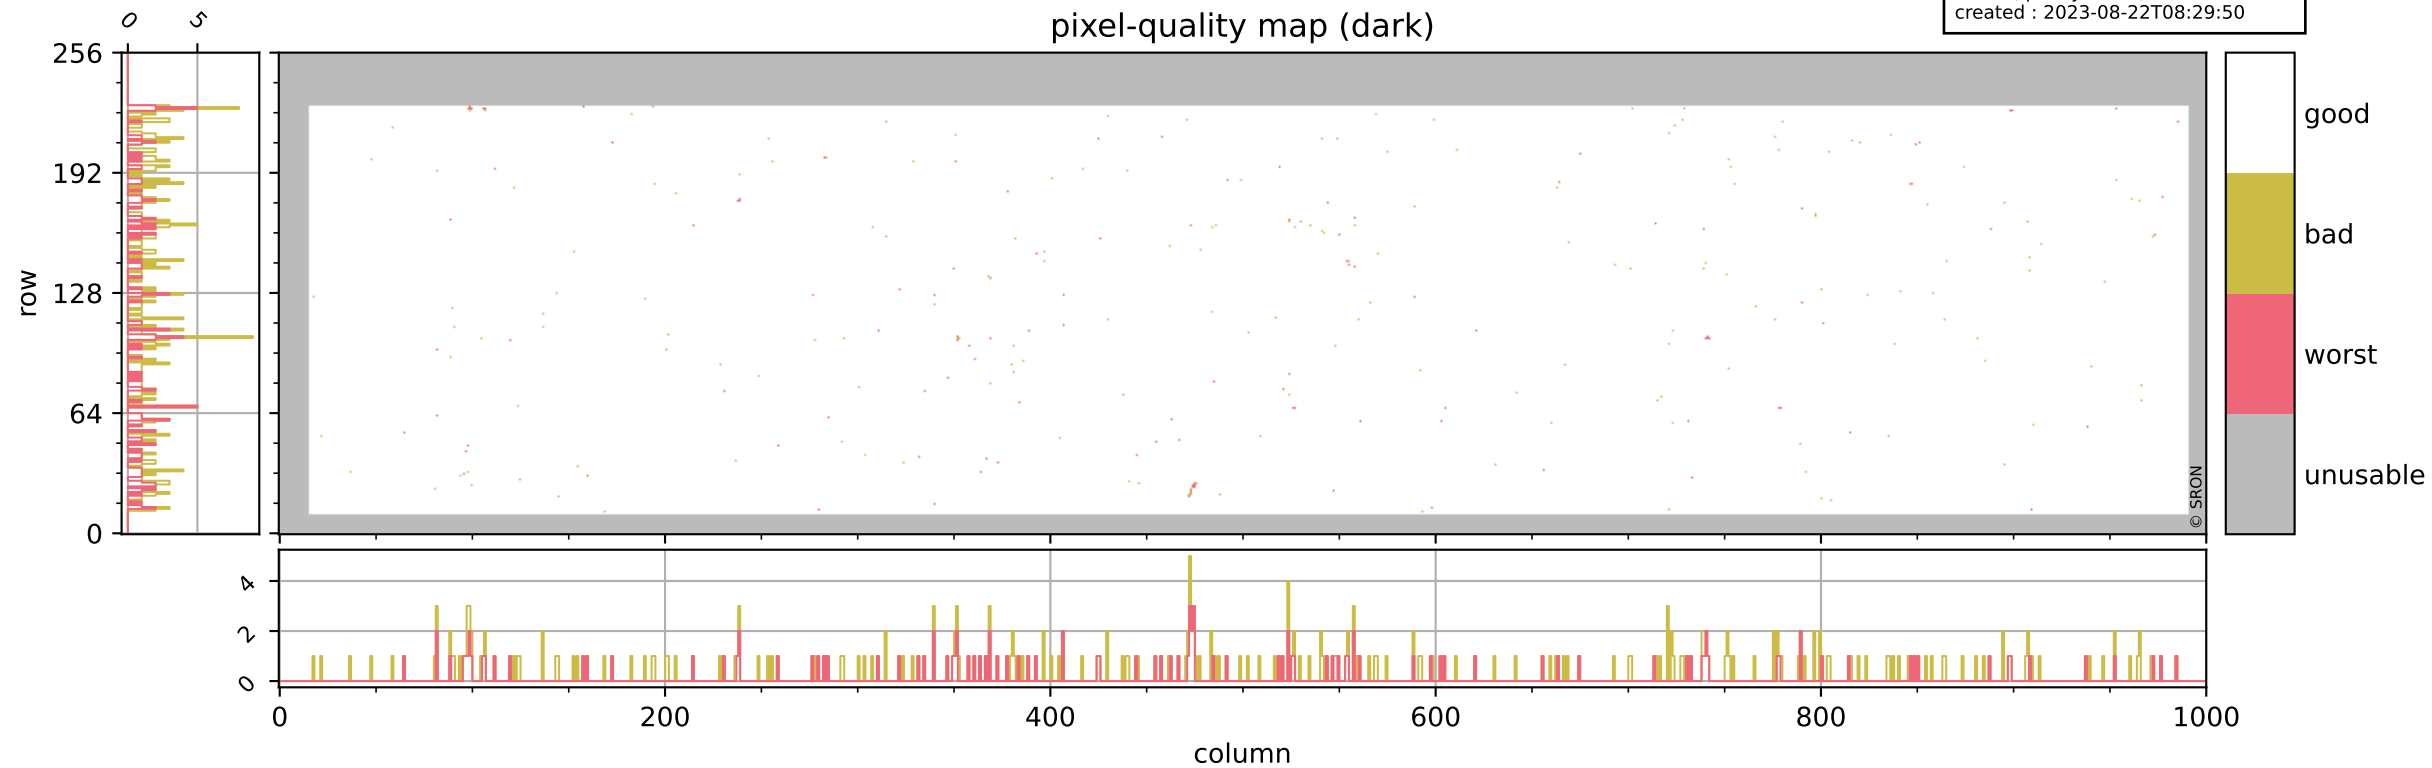

# Tropomi SWIR pixel quality (official)

orbits : 19 in [21637, 21682]  
coverage : 2021-12-16 / 2021-12-19  
bad (quality < 0.8) : 3936  
worst (quality < 0.1) : 467  
created : 2023-08-22T08:29:50

## pixel-quality map

# Tropomi SWIR pixel quality (official)

orbits : 19 in [21637, 21682]  
coverage : 2021-12-16 / 2021-12-19  
bad (quality < 0.8) : 296  
worst (quality < 0.1) : 117  
created : 2023-08-22T08:29:50

# Tropomi SWIR pixel quality (official)

orbits : 19 in [21637, 21682]  
coverage : 2021-12-16 / 2021-12-19  
bad (quality < 0.8) : 3691  
worst (quality < 0.1) : 389  
created : 2023-08-22T08:29:50