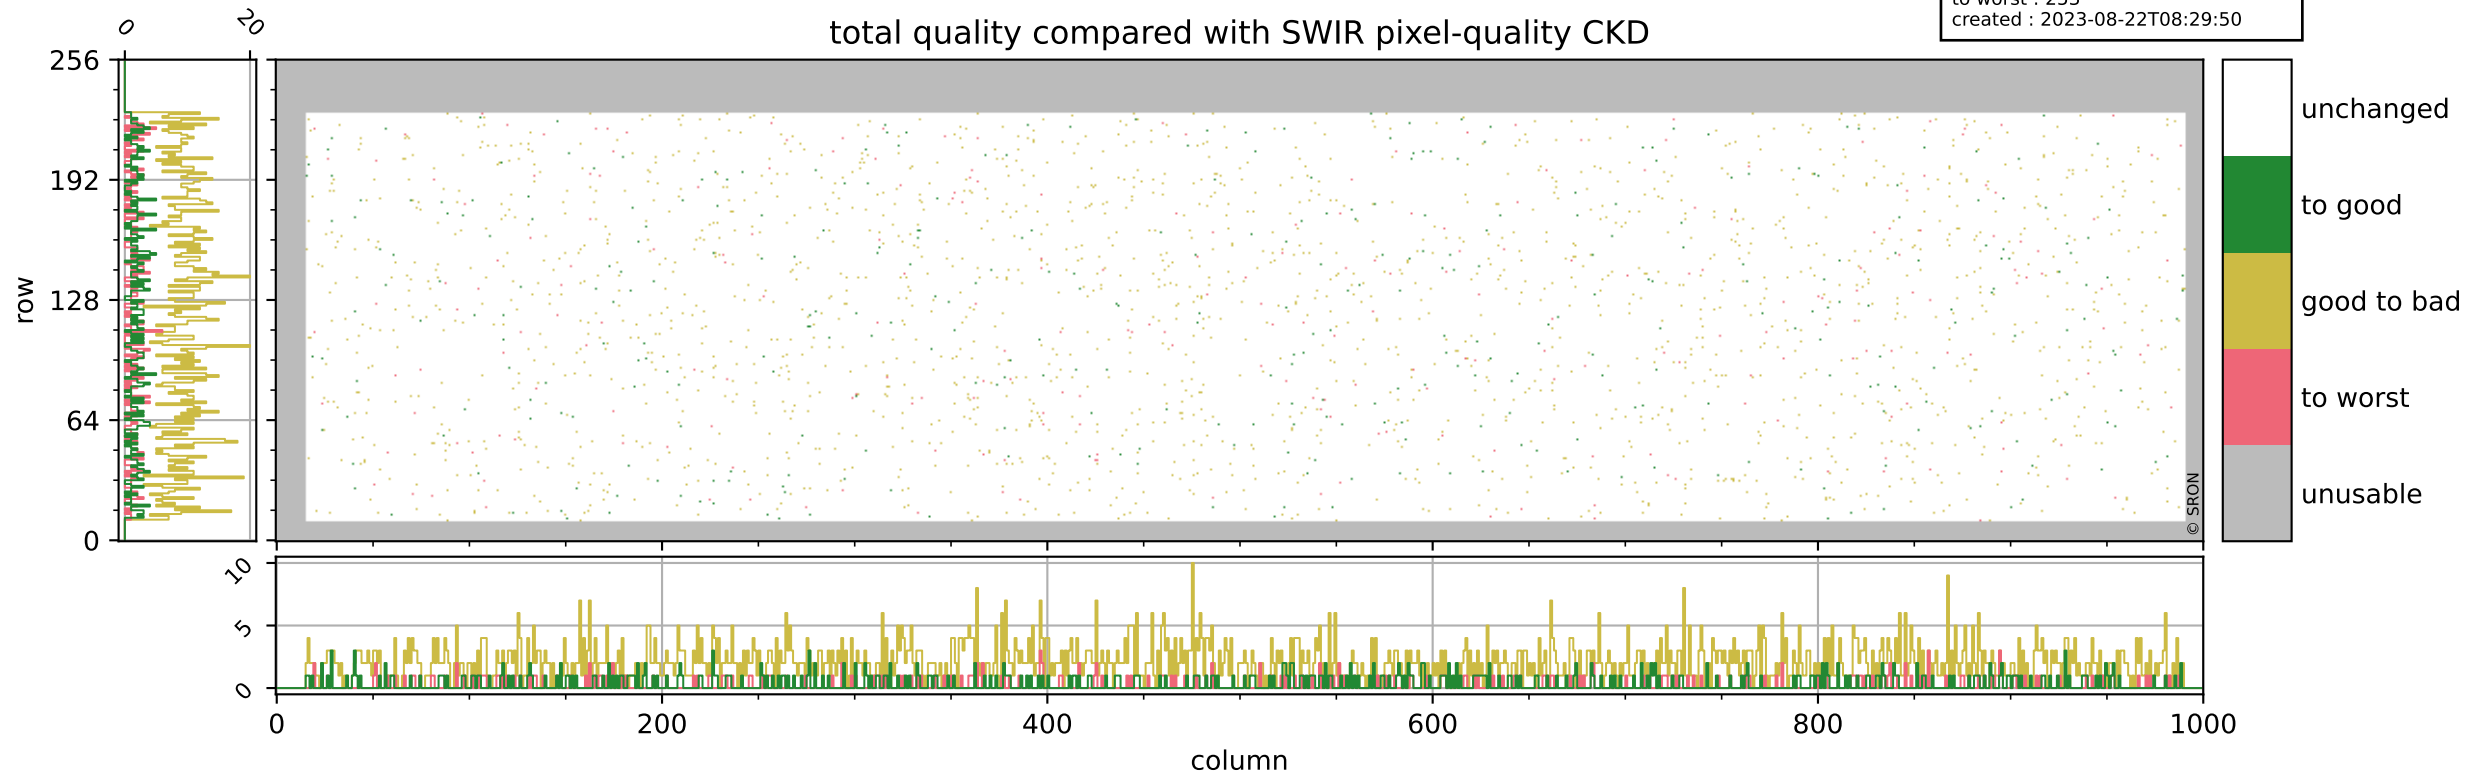

Tropomi SWIR pixel quality (official)

orbits : 19 in [21637, 21682]
coverage : 2021-12-16 / 2021-12-19
to good : 364
good to bad : 1798
to worst : 253
created : 2023-08-22T08:29:50

total quality compared with SWIR pixel-quality CKD