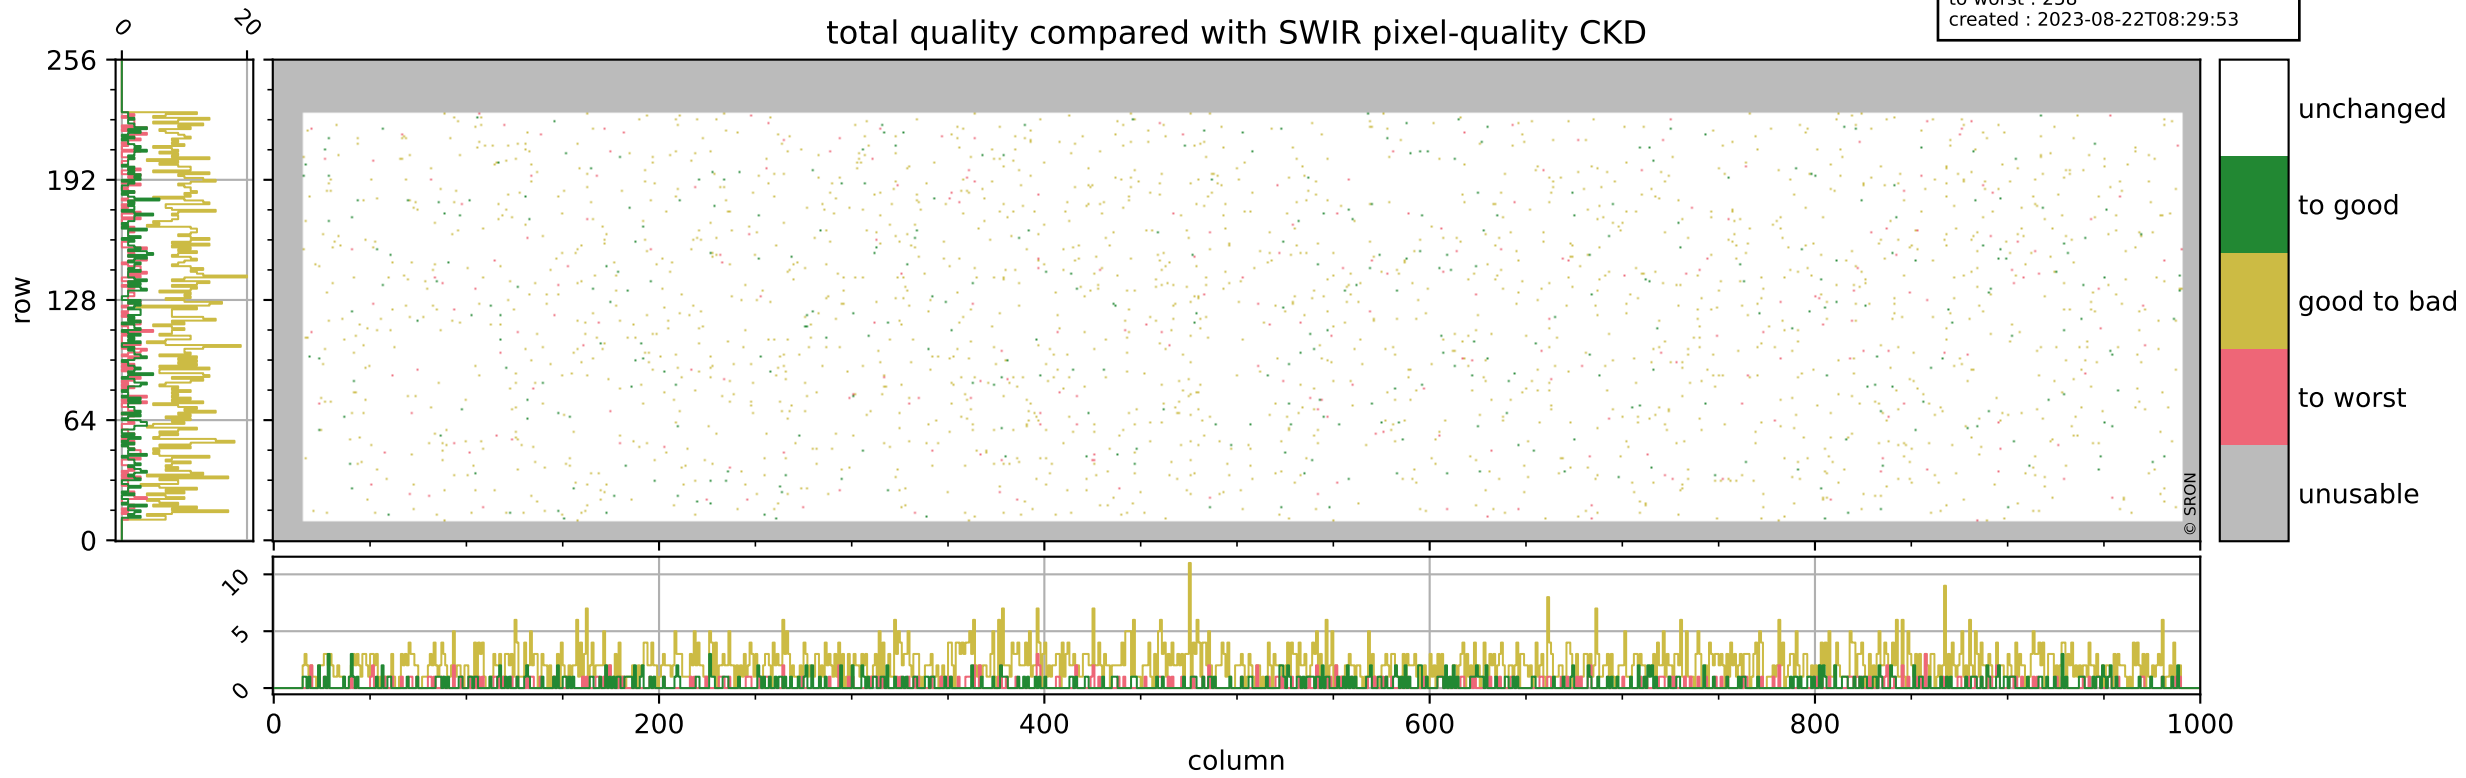

Tropomi SWIR pixel quality (official)

orbits : 20 in [21652, 21697]
coverage : 2021-12-17 / 2021-12-20
bad (quality < 0.8) : 3684
worst (quality < 0.1) : 394
created : 2023-08-22T08:29:53

pixel-quality map (noise average)

Tropomi SWIR pixel quality (official)

orbits : 20 in [21652, 21697]
coverage : 2021-12-17 / 2021-12-20
to good : 362
good to bad : 1783
to worst : 258
created : 2023-08-22T08:29:53

total quality compared with SWIR pixel-quality CKD

Tropomi SWIR pixel quality (official)

orbits : 20 in [21652, 21697]
coverage : 2021-12-17 / 2021-12-20
created : 2023-08-22T08:29:53

Histograms of pixel-quality

Tropomi SWIR pixel quality (official) ground-tracks of Sentinel-5P

orbits : 20 in [21652, 21697]
coverage : 2021-12-17 / 2021-12-20
created : 2023-08-22T08:29:54

Tropomi SWIR pixel quality (official)

orbits : [2827, 21697]
coverage : 2018-04-30 / 2021-12-20
created : 2023-08-22T08:29:54