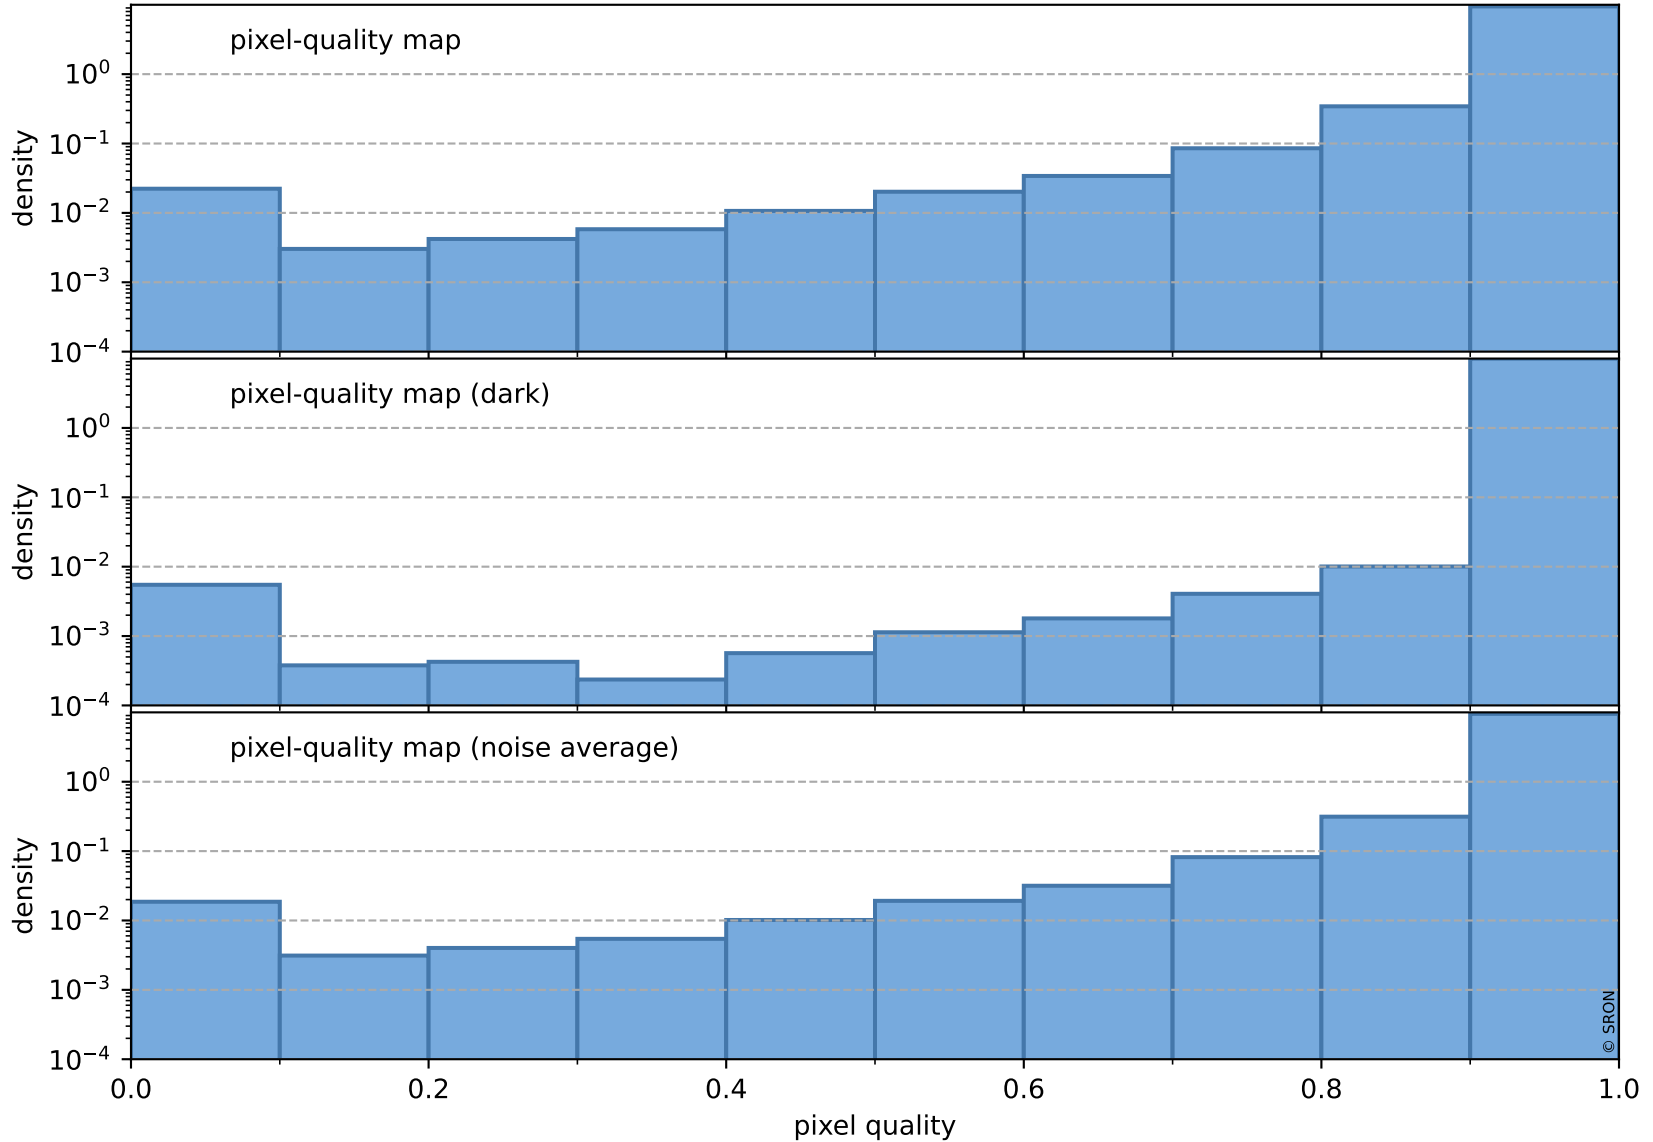

Tropomi SWIR pixel quality (official)

orbits : 20 in [21652, 21697]
coverage : 2021-12-17 / 2021-12-20
to good : 362
good to bad : 1783
to worst : 258
created : 2023-08-22T08:29:53

total quality compared with SWIR pixel-quality CKD

Tropomi SWIR pixel quality (official)

orbits : 20 in [21652, 21697]
coverage : 2021-12-17 / 2021-12-20
created : 2023-08-22T08:29:53

Histograms of pixel-quality

Tropomi SWIR pixel quality (official) ground-tracks of Sentinel-5P

orbits : 20 in [21652, 21697]
coverage : 2021-12-17 / 2021-12-20
created : 2023-08-22T08:29:54

Tropomi SWIR pixel quality (official)

orbits : [2827, 21697]
coverage : 2018-04-30 / 2021-12-20
created : 2023-08-22T08:29:54