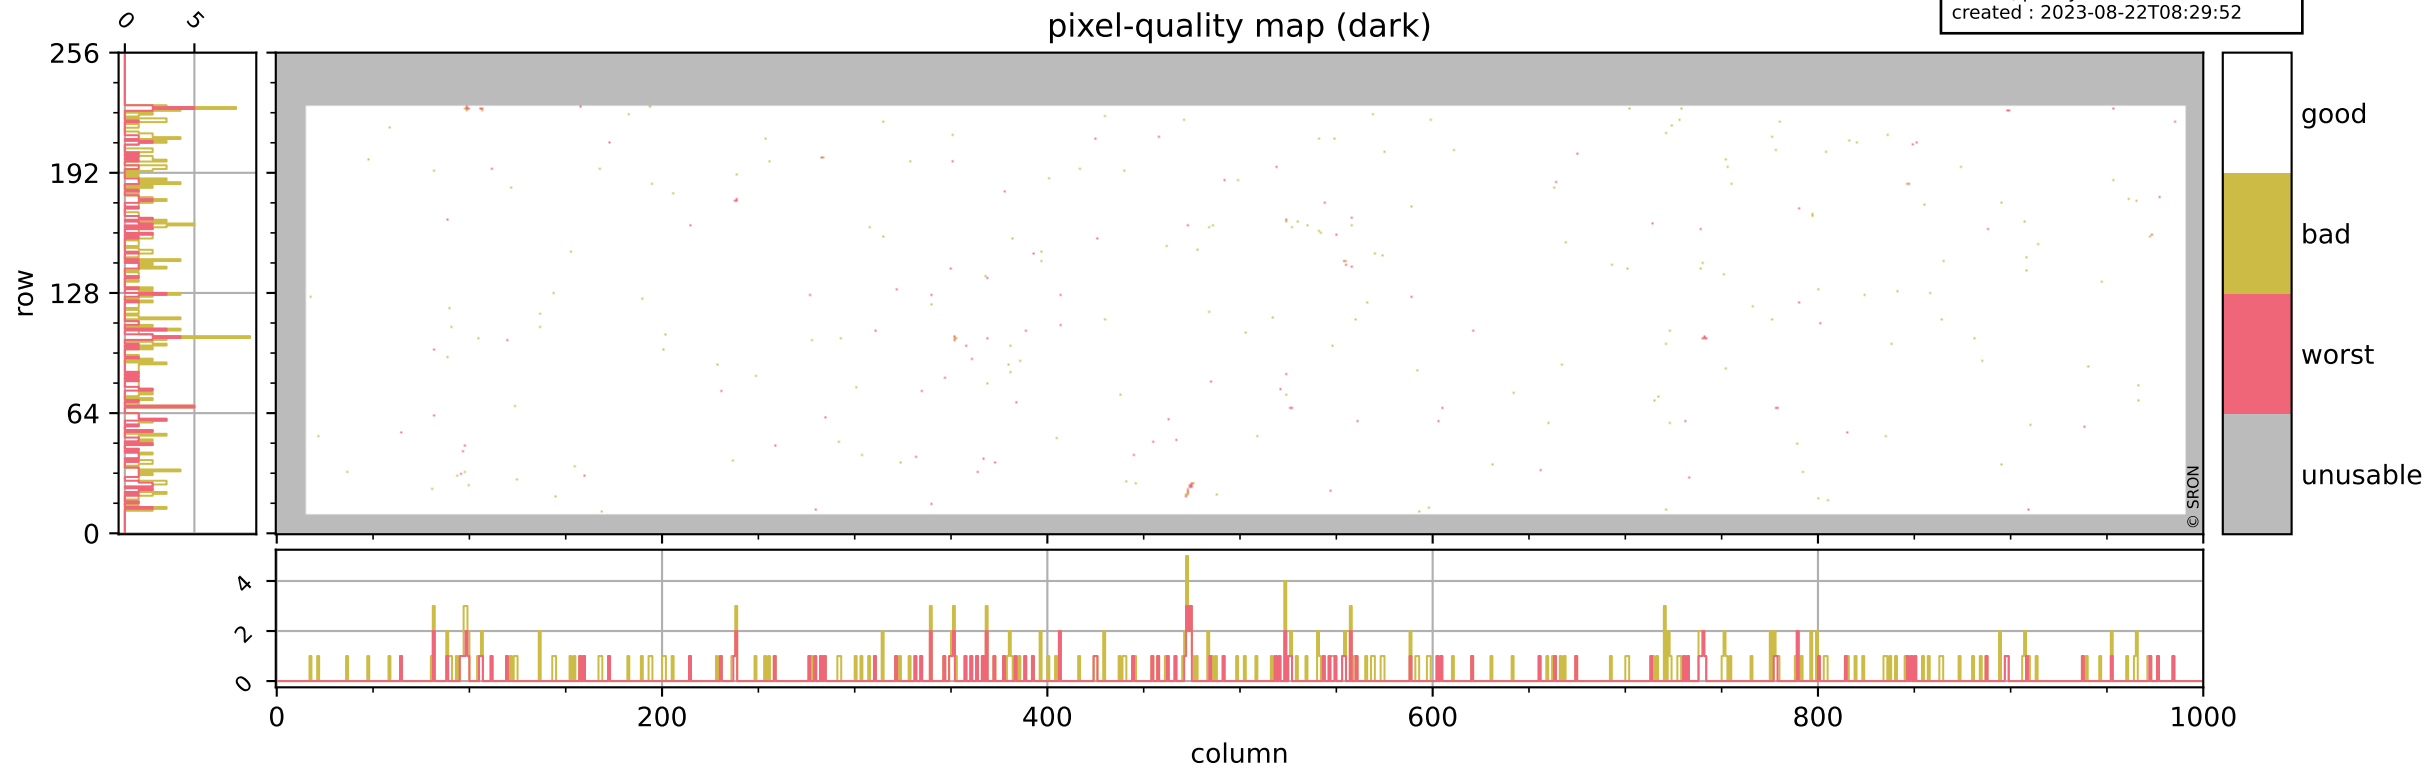

Tropomi SWIR pixel quality (official)

orbits : 20 in [21652, 21697]
coverage : 2021-12-17 / 2021-12-20
bad (quality < 0.8) : 3929
worst (quality < 0.1) : 472
created : 2023-08-22T08:29:52

pixel-quality map

Tropomi SWIR pixel quality (official)

orbits : 20 in [21652, 21697]
coverage : 2021-12-17 / 2021-12-20
bad (quality < 0.8) : 298
worst (quality < 0.1) : 116
created : 2023-08-22T08:29:52

pixel-quality map (dark)

Tropomi SWIR pixel quality (official)

orbits : 20 in [21652, 21697]
coverage : 2021-12-17 / 2021-12-20
bad (quality < 0.8) : 3684
worst (quality < 0.1) : 394
created : 2023-08-22T08:29:53

pixel-quality map (noise average)

Tropomi SWIR pixel quality (official)

orbits : 20 in [21652, 21697]
coverage : 2021-12-17 / 2021-12-20
created : 2023-08-22T08:29:53

Histograms of pixel-quality

Tropomi SWIR pixel quality (official) ground-tracks of Sentinel-5P