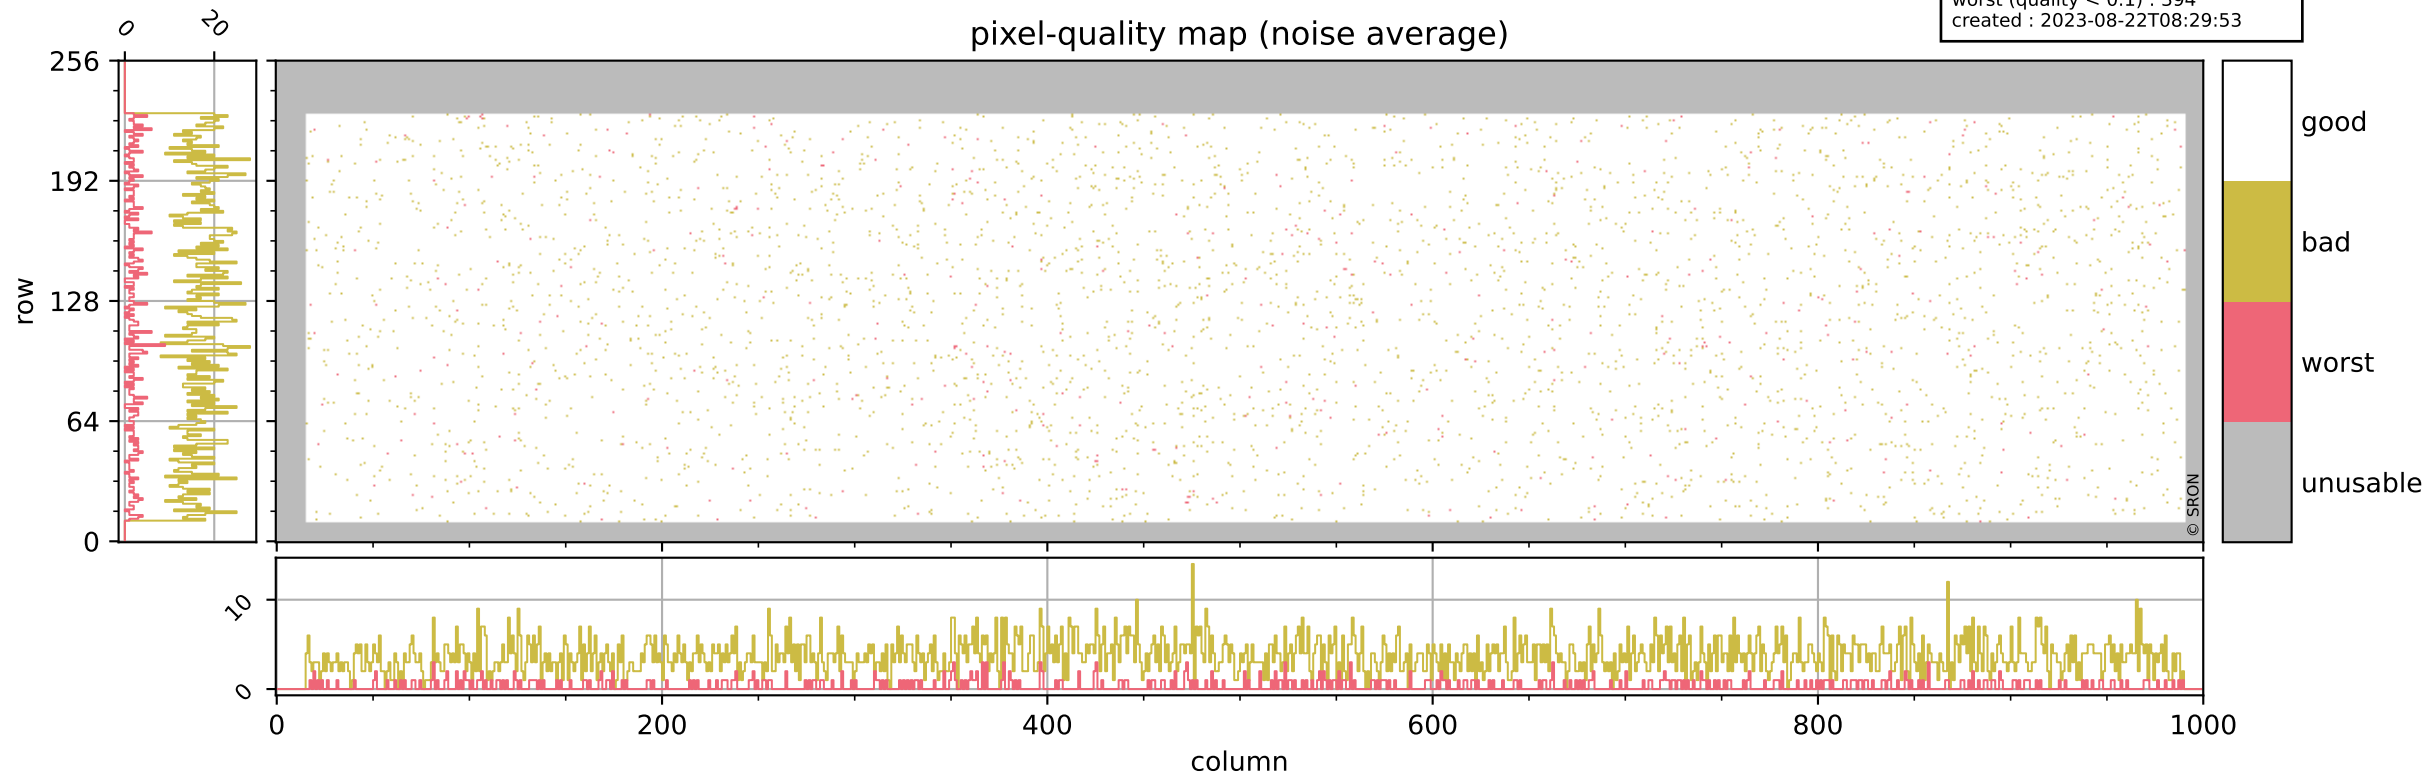

Tropomi SWIR pixel quality (official)

orbits : 20 in [21652, 21697]
coverage : 2021-12-17 / 2021-12-20
bad (quality < 0.8) : 298
worst (quality < 0.1) : 116
created : 2023-08-22T08:29:52

pixel-quality map (dark)

Tropomi SWIR pixel quality (official)

orbits : 20 in [21652, 21697]
coverage : 2021-12-17 / 2021-12-20
bad (quality < 0.8) : 3684
worst (quality < 0.1) : 394
created : 2023-08-22T08:29:53

pixel-quality map (noise average)

Tropomi SWIR pixel quality (official)

orbits : 20 in [21652, 21697]
coverage : 2021-12-17 / 2021-12-20
to good : 362
good to bad : 1783
to worst : 258
created : 2023-08-22T08:29:53

total quality compared with SWIR pixel-quality CKD

Tropomi SWIR pixel quality (official)

orbits : 20 in [21652, 21697]
coverage : 2021-12-17 / 2021-12-20
created : 2023-08-22T08:29:53

Histograms of pixel-quality

Tropomi SWIR pixel quality (official) ground-tracks of Sentinel-5P