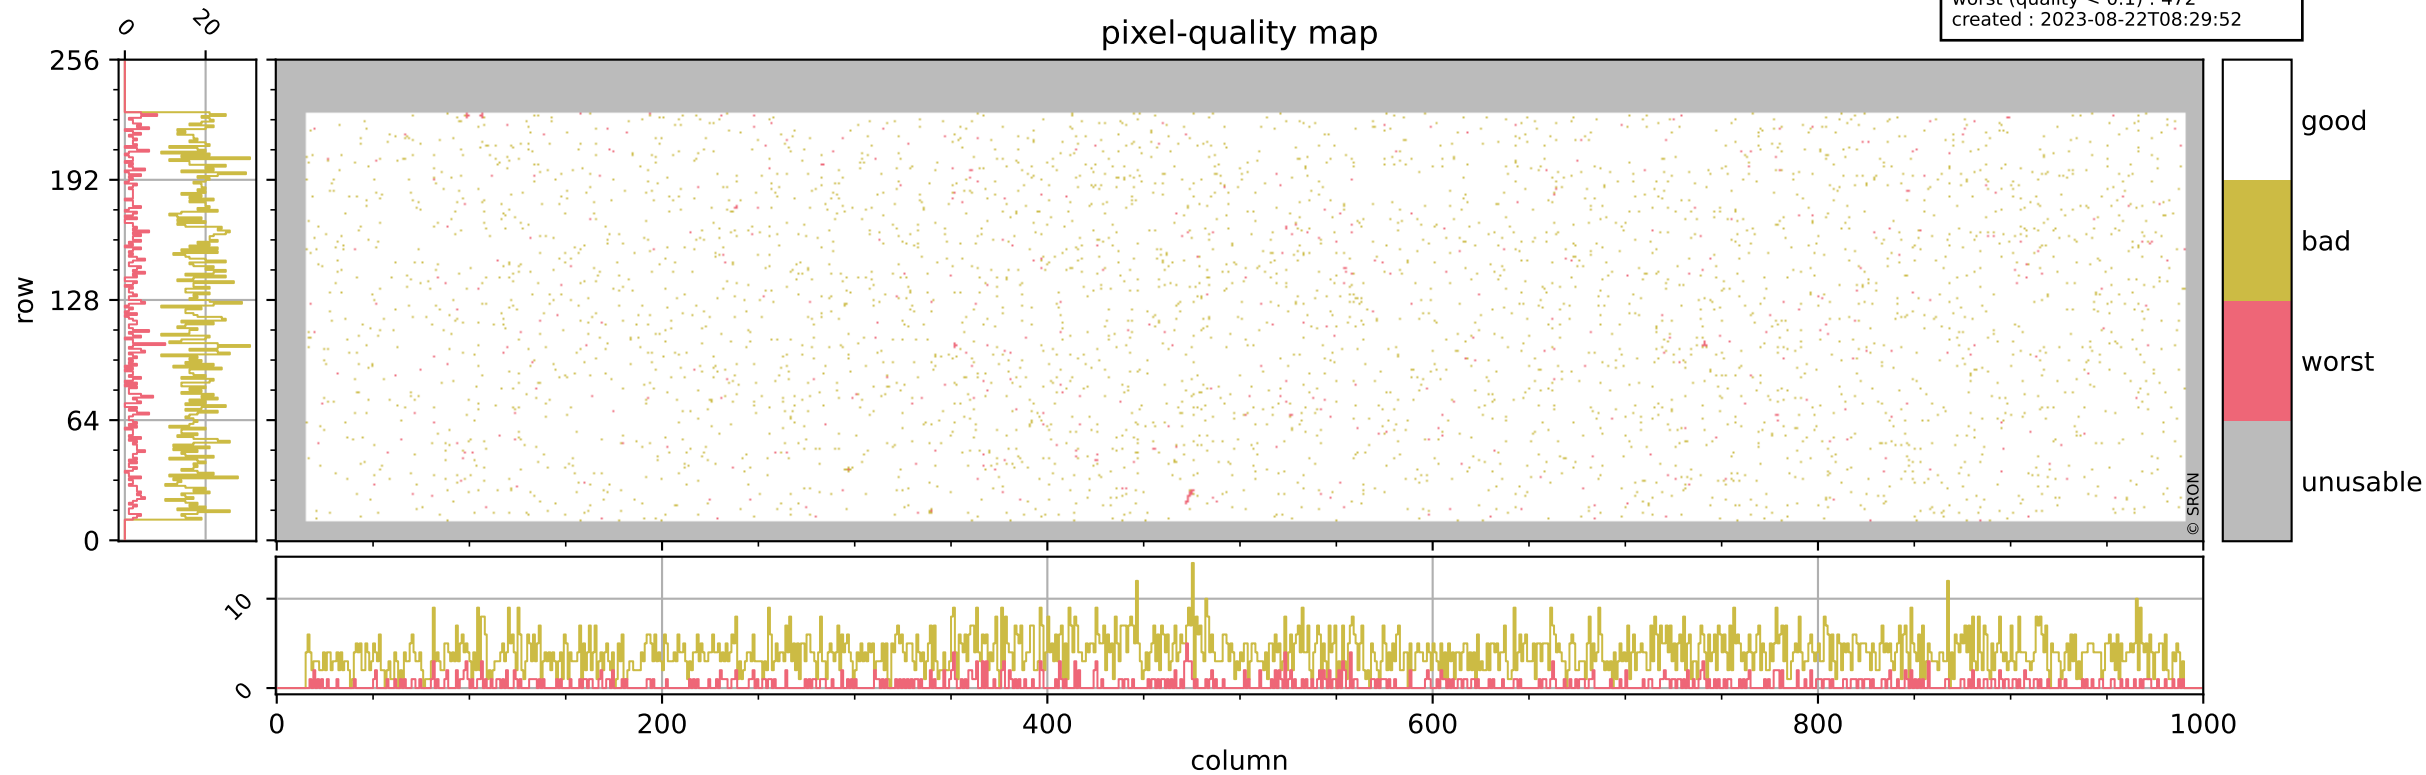

Tropomi SWIR pixel quality (official)

orbits : 20 in [21652, 21697]
coverage : 2021-12-17 / 2021-12-20
bad (quality < 0.8) : 3929
worst (quality < 0.1) : 472
created : 2023-08-22T08:29:52

pixel-quality map

Tropomi SWIR pixel quality (official)

orbits : 20 in [21652, 21697]
coverage : 2021-12-17 / 2021-12-20
bad (quality < 0.8) : 298
worst (quality < 0.1) : 116
created : 2023-08-22T08:29:52

pixel-quality map (dark)

Tropomi SWIR pixel quality (official)

orbits : 20 in [21652, 21697]
coverage : 2021-12-17 / 2021-12-20
bad (quality < 0.8) : 3684
worst (quality < 0.1) : 394
created : 2023-08-22T08:29:53

pixel-quality map (noise average)

Tropomi SWIR pixel quality (official)

orbits : 20 in [21652, 21697]
coverage : 2021-12-17 / 2021-12-20
created : 2023-08-22T08:29:53

Histograms of pixel-quality

Tropomi SWIR pixel quality (official) ground-tracks of Sentinel-5P