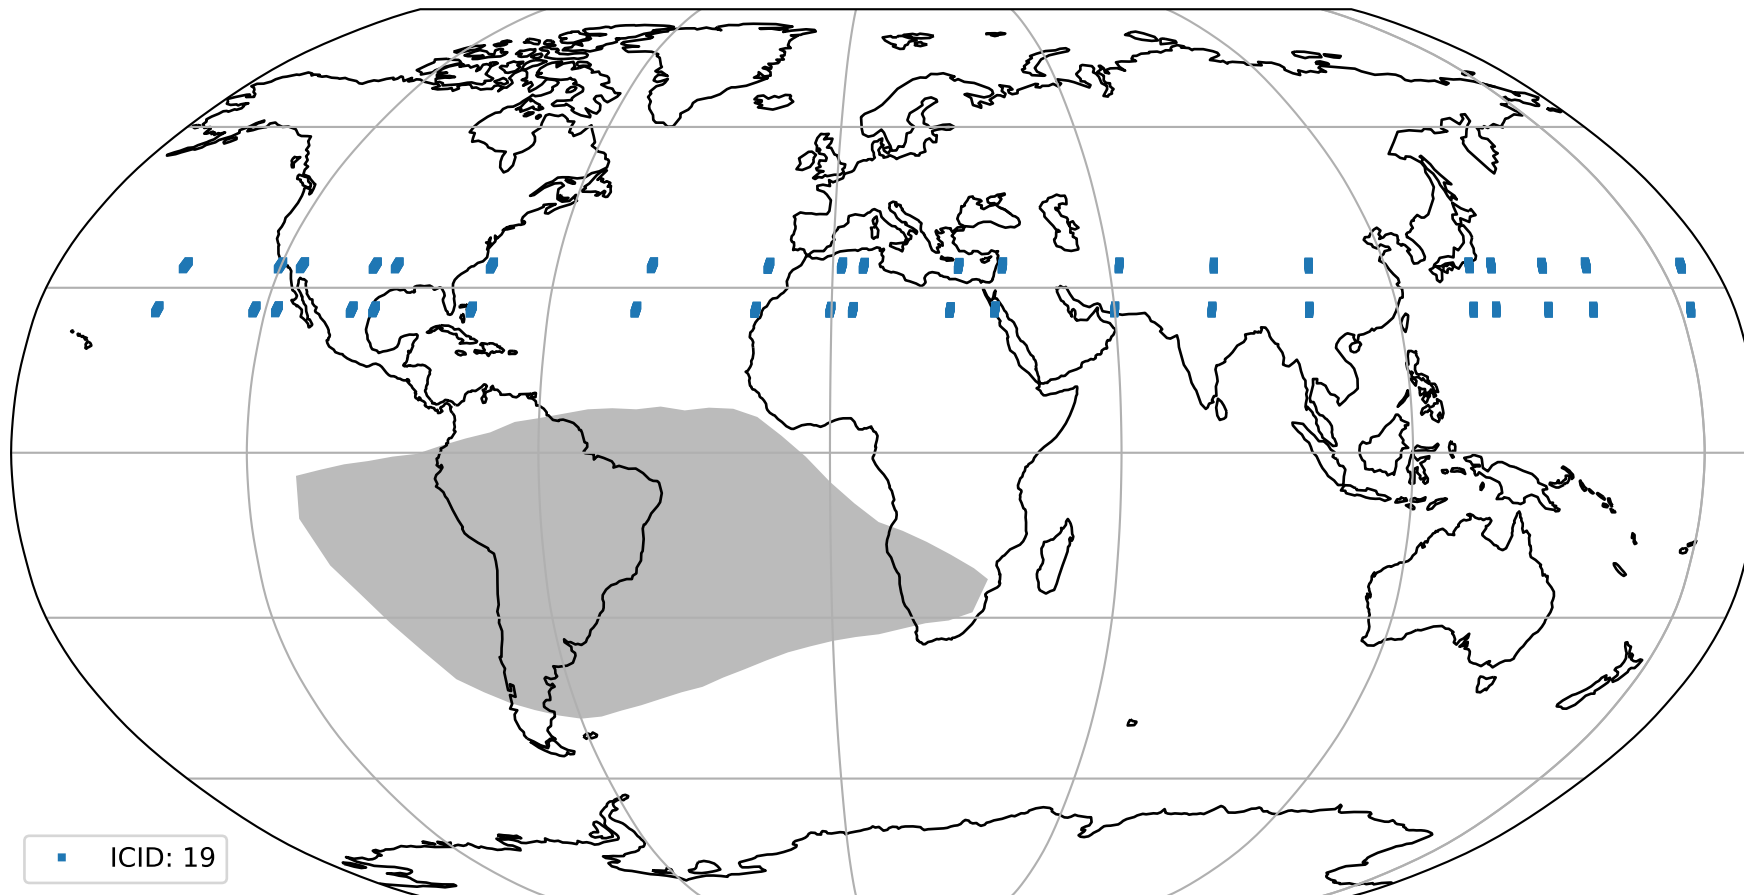

Tropomi SWIR pixel quality (official)

orbits : 20 in [21652, 21697]
coverage : 2021-12-17 / 2021-12-20
to good : 362
good to bad : 1783
to worst : 258
created : 2023-08-22T08:29:53

total quality compared with SWIR pixel-quality CKD

Tropomi SWIR pixel quality (official)

orbits : 20 in [21652, 21697]
coverage : 2021-12-17 / 2021-12-20
created : 2023-08-22T08:29:53

Histograms of pixel-quality

Tropomi SWIR pixel quality (official) ground-tracks of Sentinel-5P

orbits : 20 in [21652, 21697]
coverage : 2021-12-17 / 2021-12-20
created : 2023-08-22T08:29:54

Tropomi SWIR pixel quality (official)

orbits : [2827, 21697]
coverage : 2018-04-30 / 2021-12-20
created : 2023-08-22T08:29:54