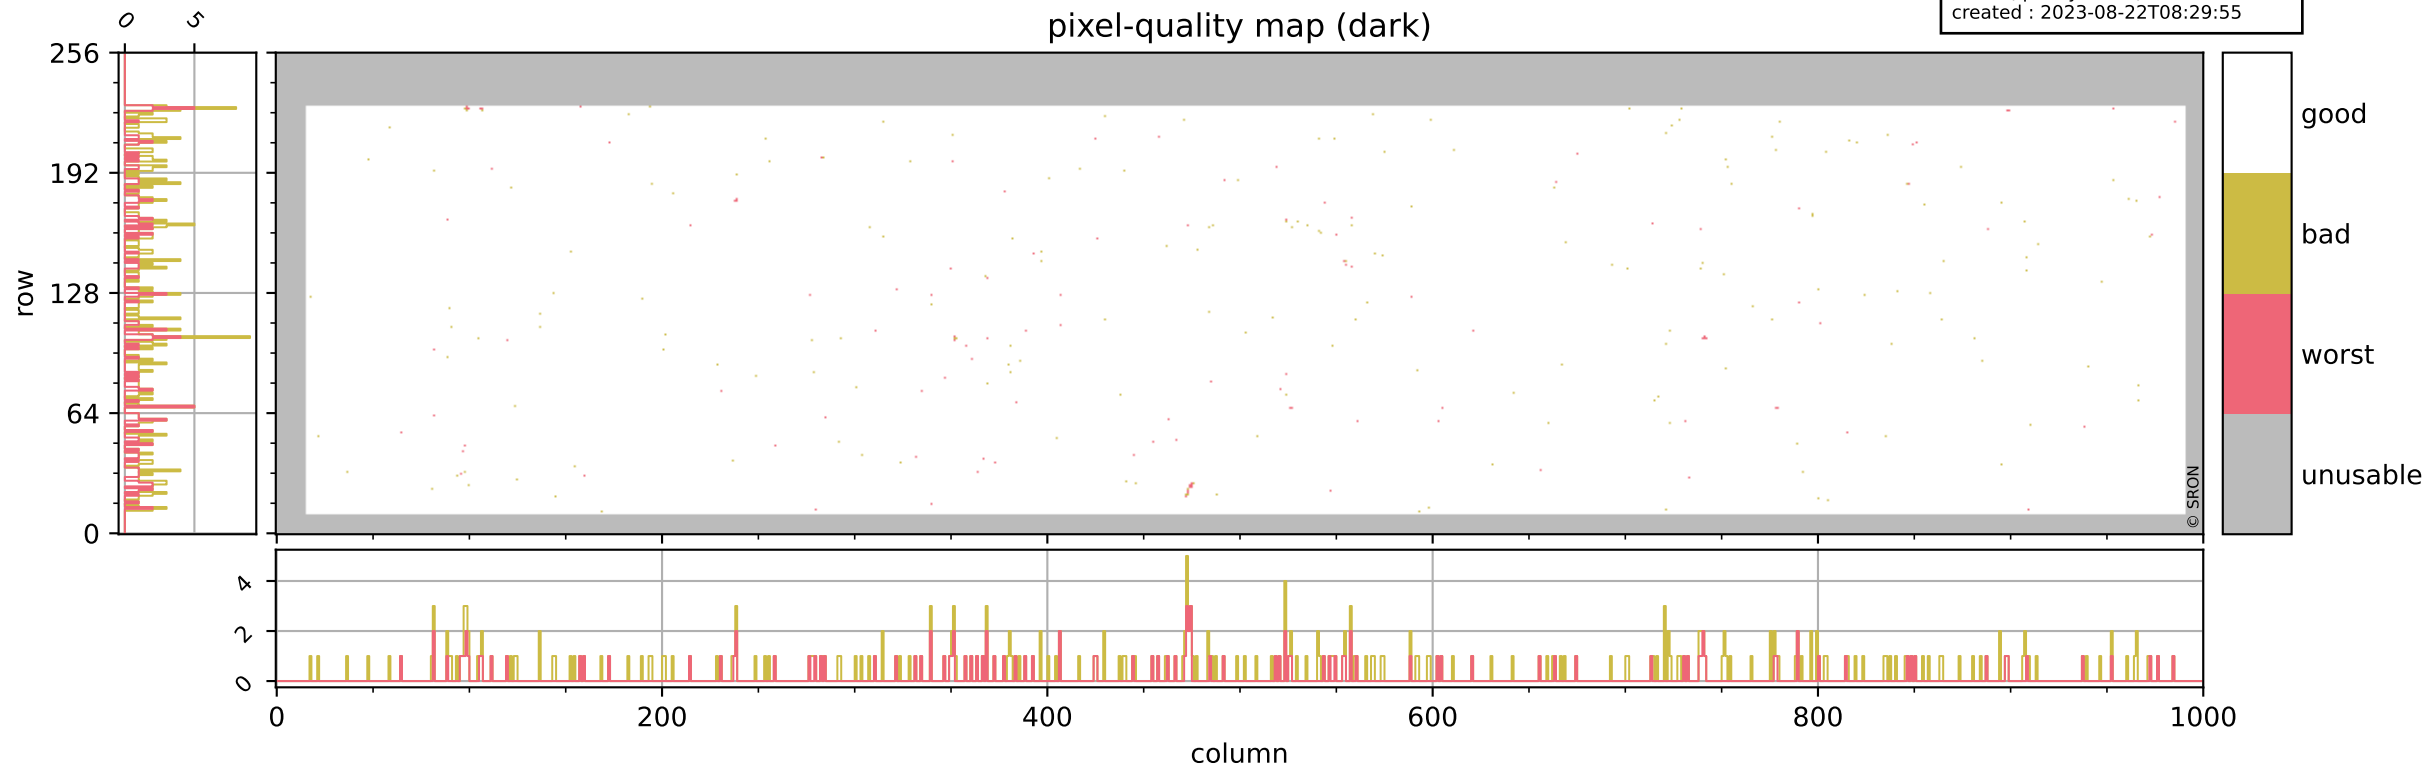

# Tropomi SWIR pixel quality (official)

orbits : 19 in [21667, 21712]  
coverage : 2021-12-18 / 2021-12-21  
bad (quality < 0.8) : 3928  
worst (quality < 0.1) : 471  
created : 2023-08-22T08:29:55

## pixel-quality map

# Tropomi SWIR pixel quality (official)

orbits : 19 in [21667, 21712]  
coverage : 2021-12-18 / 2021-12-21  
bad (quality < 0.8) : 298  
worst (quality < 0.1) : 116  
created : 2023-08-22T08:29:55

## pixel-quality map (dark)