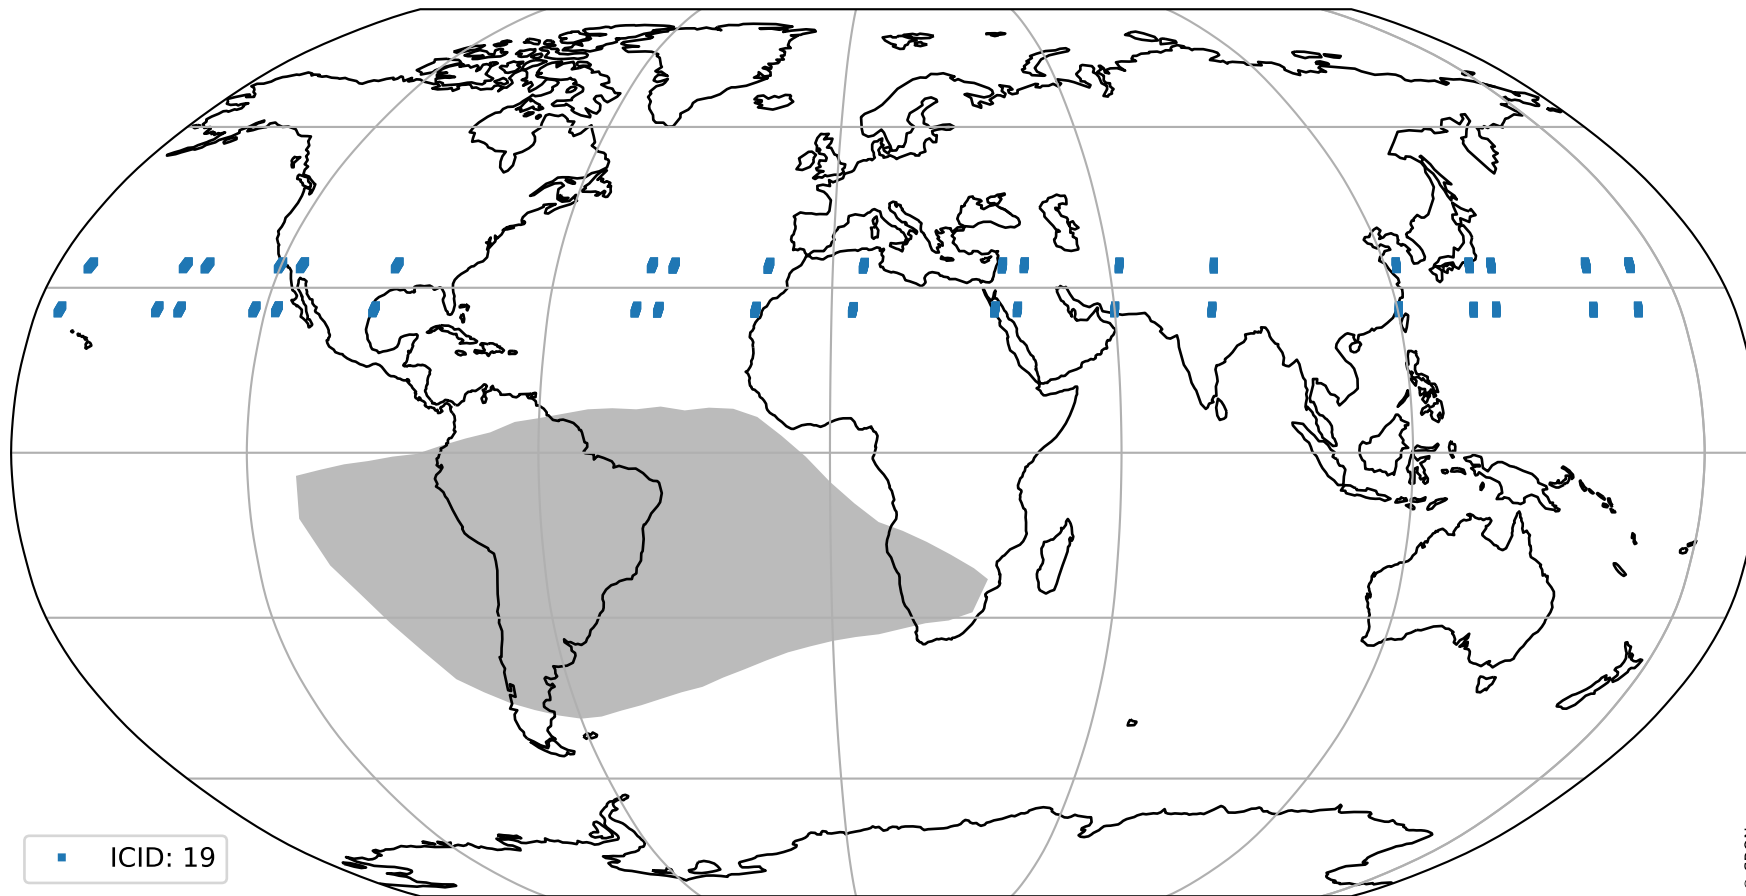

# Tropomi SWIR pixel quality (official)

orbits : 19 in [21667, 21712]  
coverage : 2021-12-18 / 2021-12-21  
created : 2023-08-22T08:29:56

## Histograms of pixel-quality

# Tropomi SWIR pixel quality (official) ground-tracks of Sentinel-5P

orbits : 19 in [21667, 21712]  
coverage : 2021-12-18 / 2021-12-21  
created : 2023-08-22T08:29:56