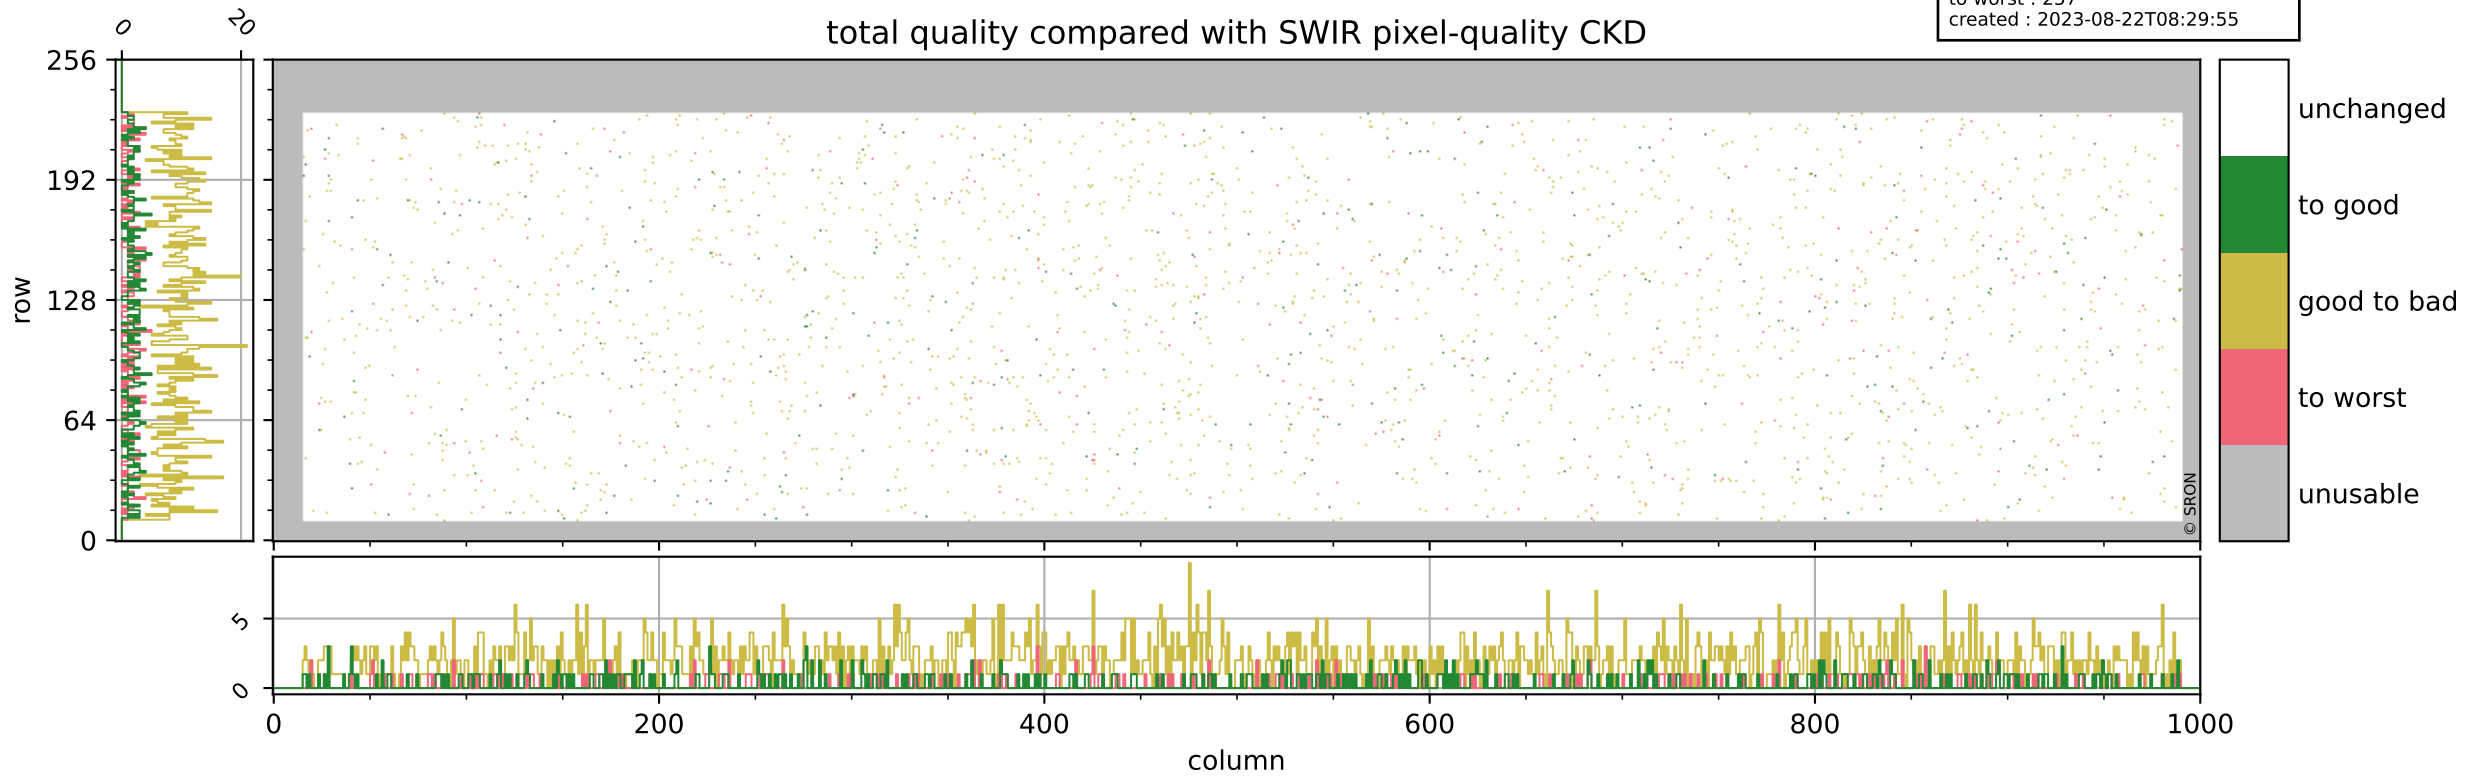

Tropomi SWIR pixel quality (official)

orbits : 19 in [21667, 21712]
coverage : 2021-12-18 / 2021-12-21
to good : 364
good to bad : 1787
to worst : 257
created : 2023-08-22T08:29:55

total quality compared with SWIR pixel-quality CKD