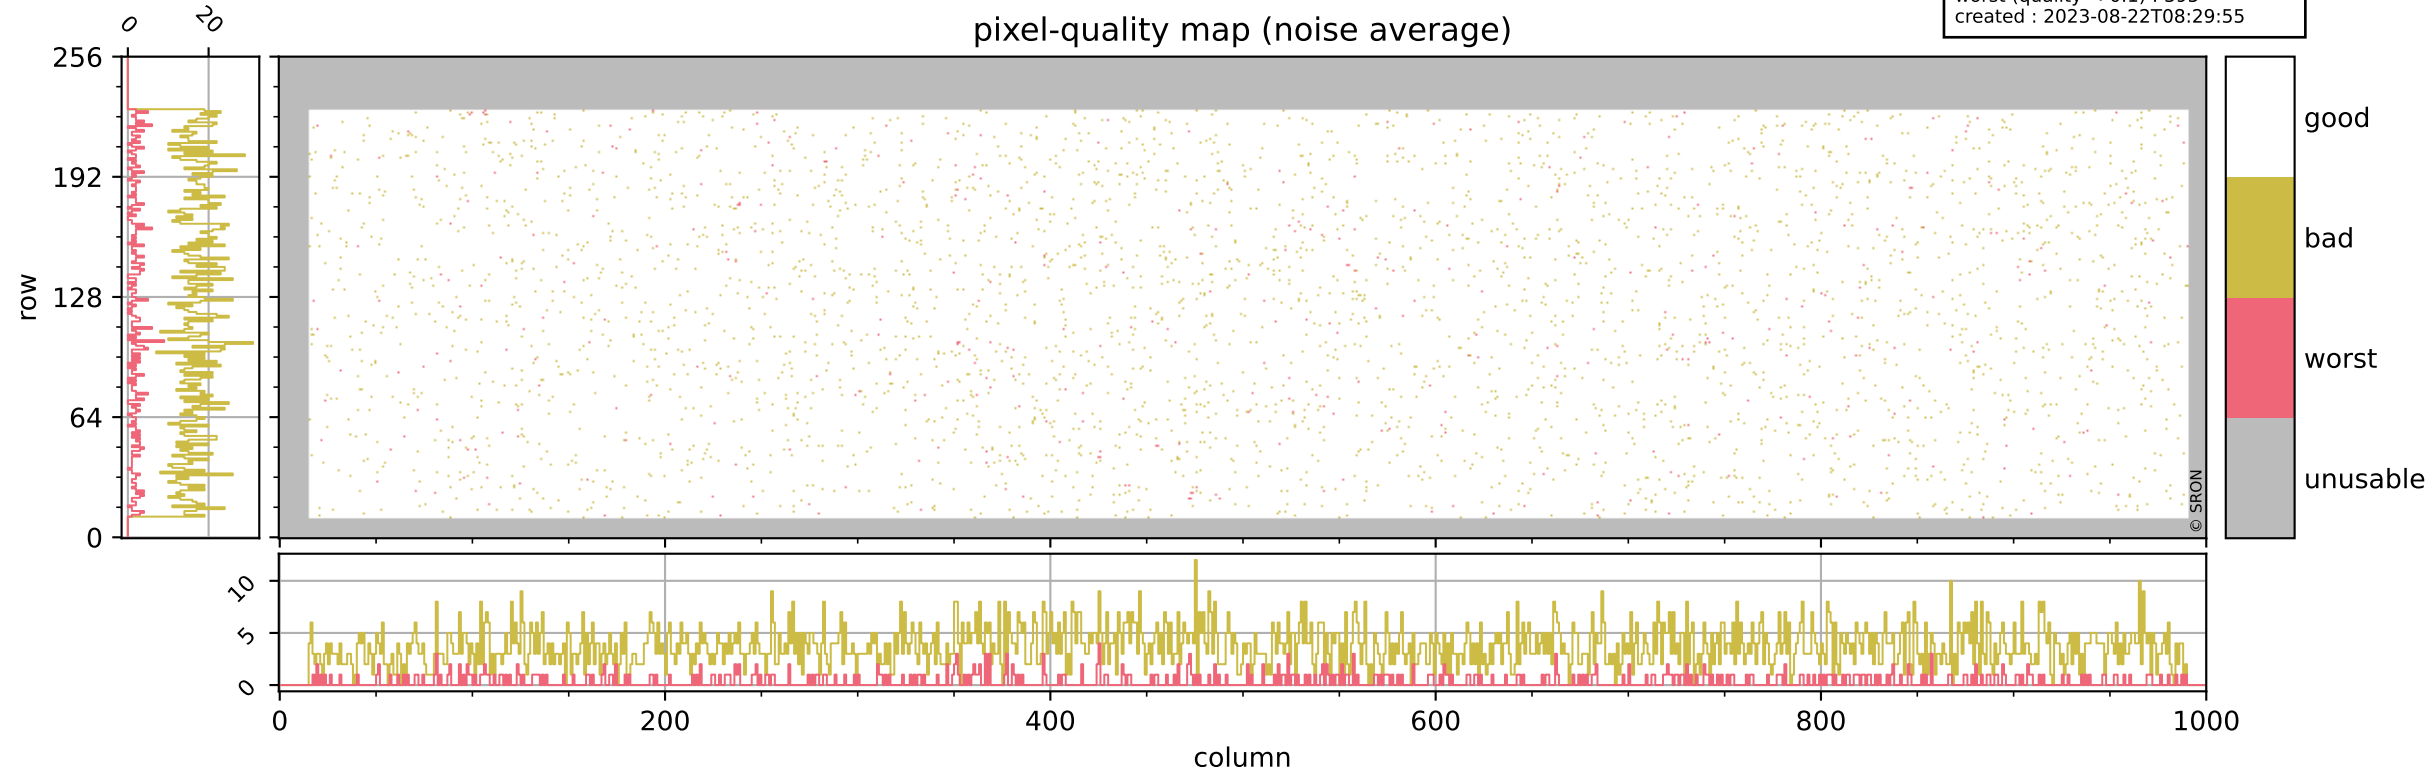

Tropomi SWIR pixel quality (official)

orbits : 19 in [21667, 21712]
coverage : 2021-12-18 / 2021-12-21
bad (quality < 0.8) : 3680
worst (quality < 0.1) : 395
created : 2023-08-22T08:29:55

pixel-quality map (noise average)