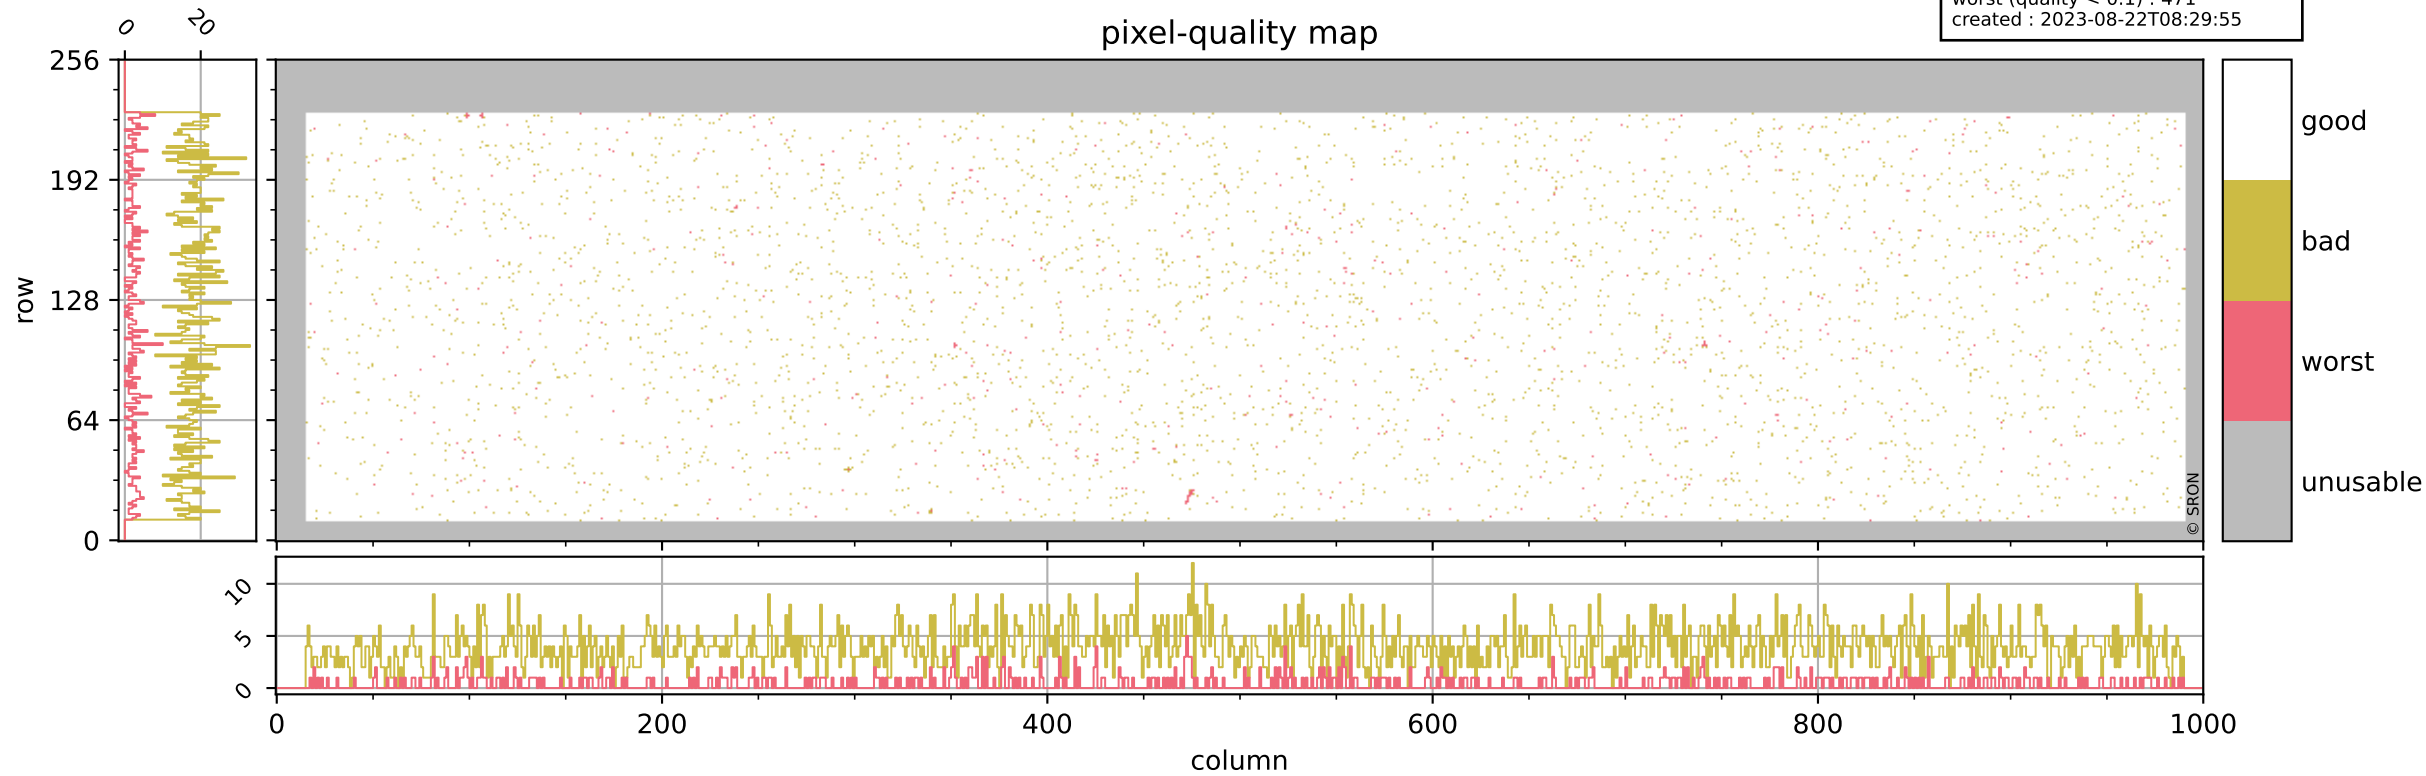

# Tropomi SWIR pixel quality (official)

orbits : 19 in [21667, 21712]  
coverage : 2021-12-18 / 2021-12-21  
bad (quality < 0.8) : 3928  
worst (quality < 0.1) : 471  
created : 2023-08-22T08:29:55

## pixel-quality map

# Tropomi SWIR pixel quality (official)

orbits : 19 in [21667, 21712]  
coverage : 2021-12-18 / 2021-12-21  
bad (quality < 0.8) : 298  
worst (quality < 0.1) : 116  
created : 2023-08-22T08:29:55

## pixel-quality map (dark)