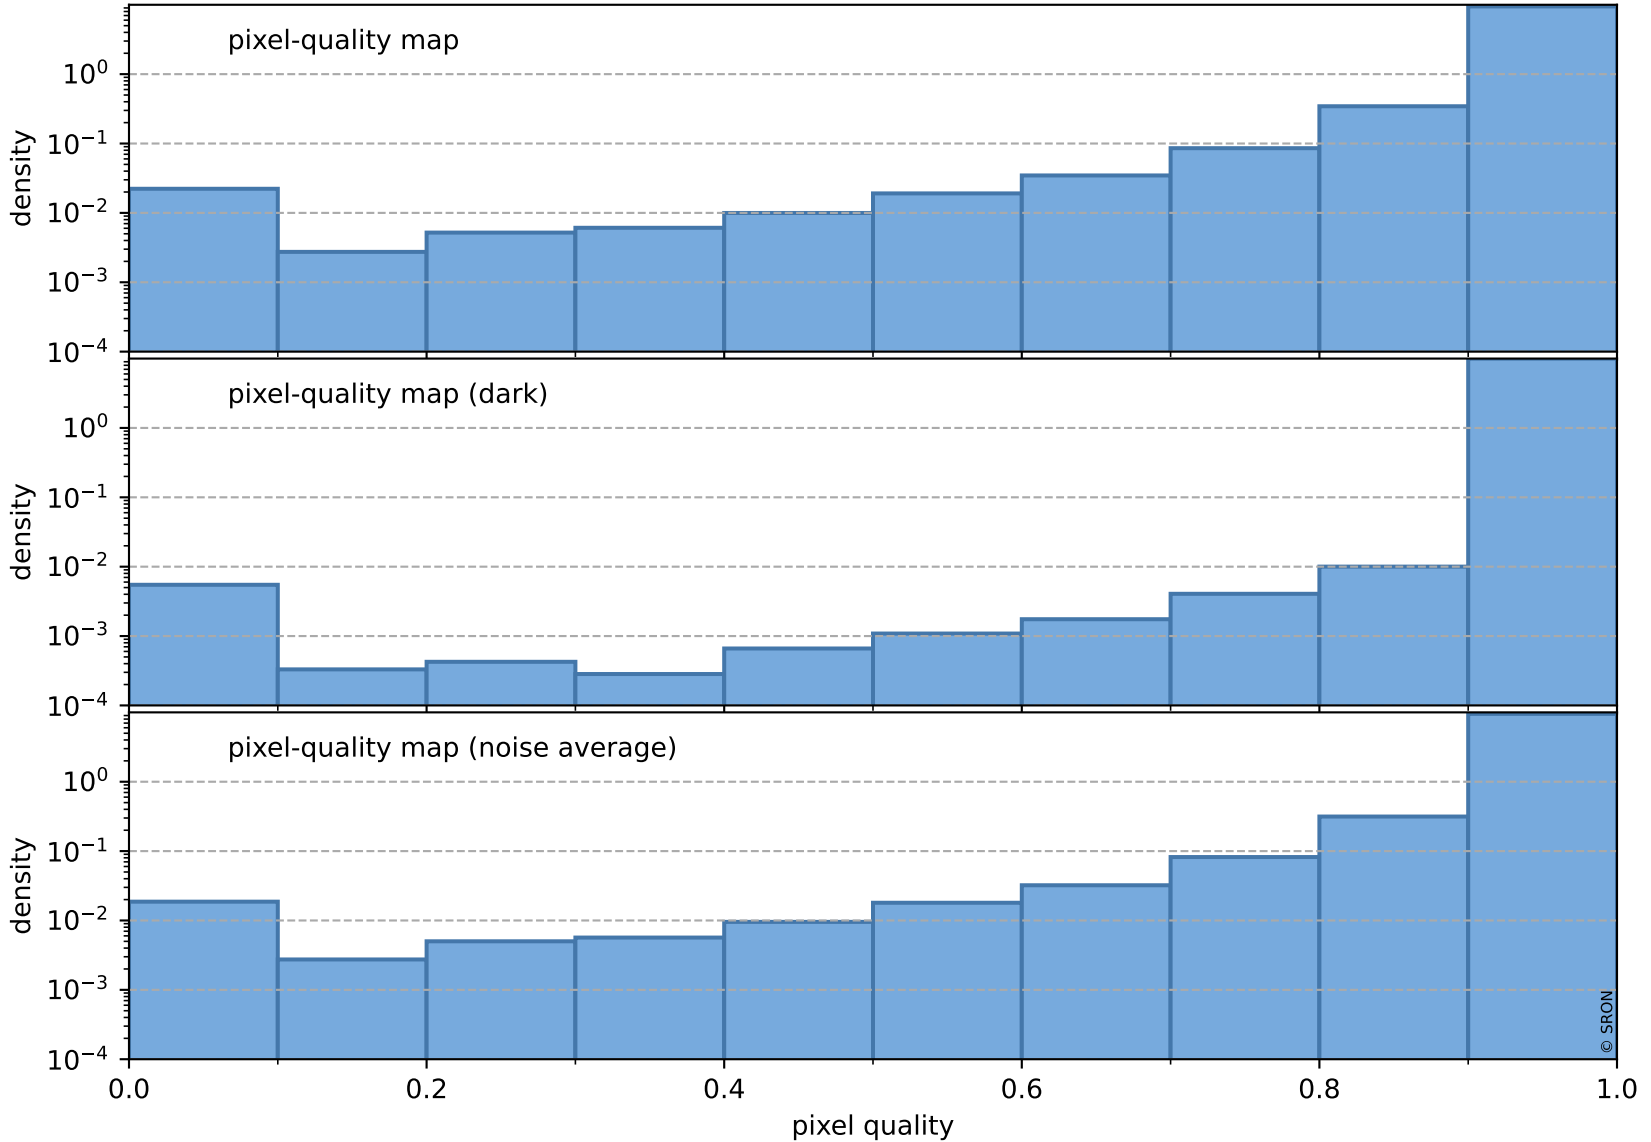

Tropomi SWIR pixel quality (official)

orbits : 19 in [21667, 21712]
coverage : 2021-12-18 / 2021-12-21
created : 2023-08-22T08:29:56

Histograms of pixel-quality