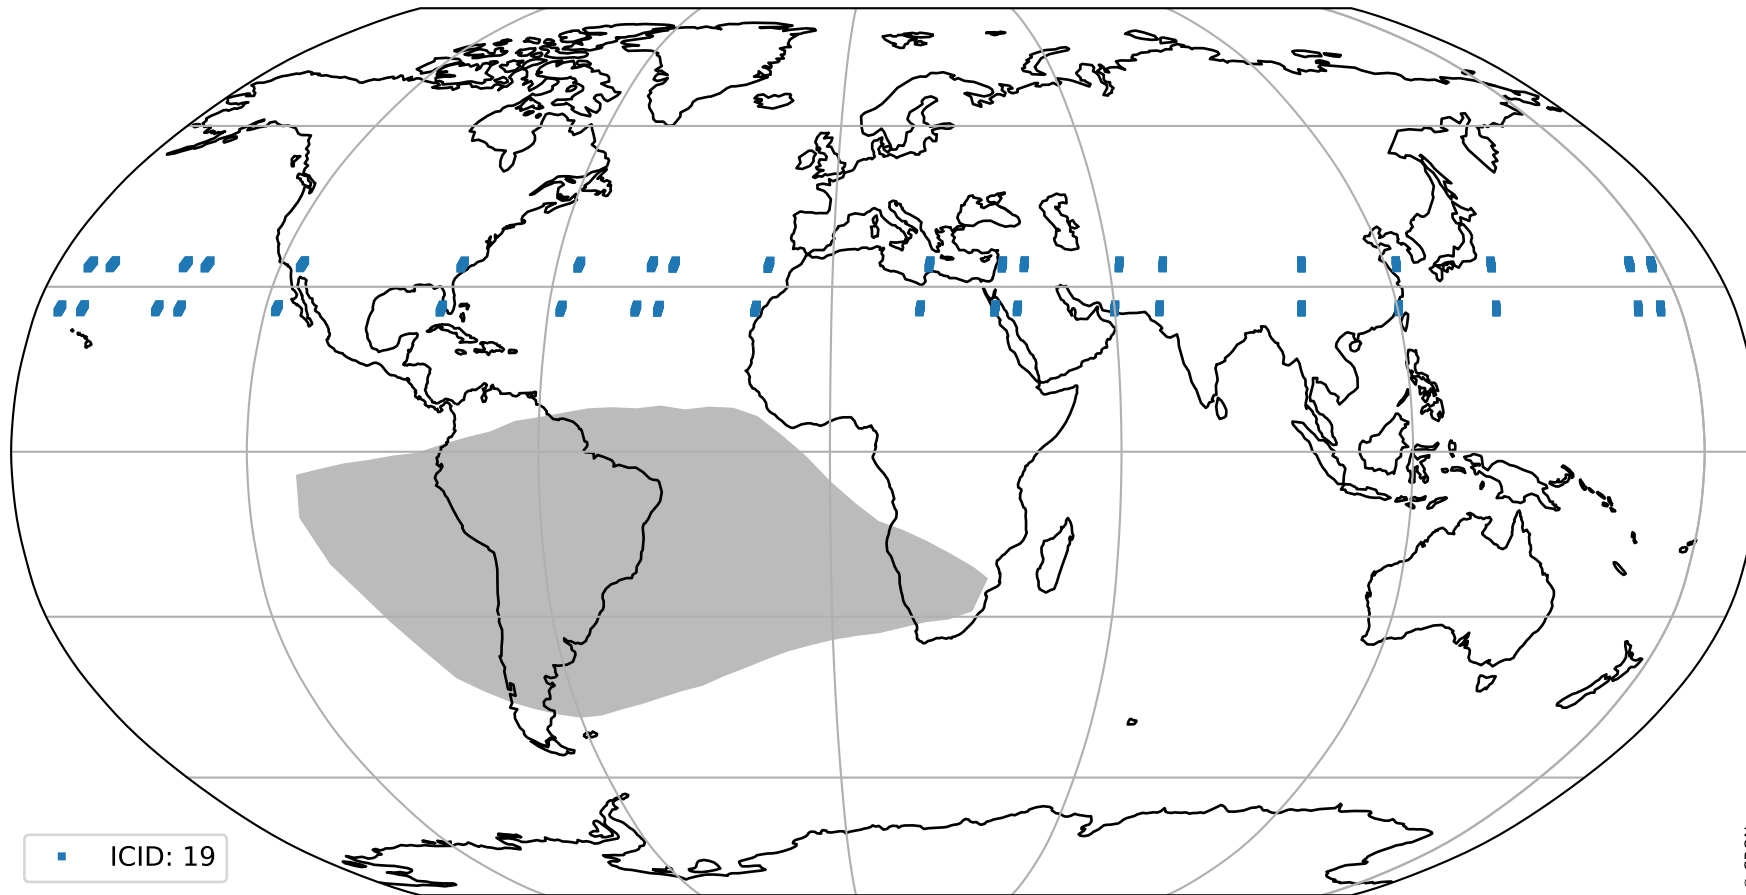

orbits : 20 in [21682, 21727]
coverage : 2021-12-19 / 2021-12-22
bad (quality < 0.8) : 3741
worst (quality < 0.1) : 417
created : 2023-08-22T08:29:58

pixel-quality map (noise average)

Tropomi SWIR pixel quality (official)

orbits : 20 in [21682, 21727]
coverage : 2021-12-19 / 2021-12-22
to good : 367
good to bad : 1831
to worst : 281
created : 2023-08-22T08:29:58

total quality compared with SWIR pixel-quality CKD

Tropomi SWIR pixel quality (official)

orbits : 20 in [21682, 21727]
coverage : 2021-12-19 / 2021-12-22
created : 2023-08-22T08:29:58

Histograms of pixel-quality

Tropomi SWIR pixel quality (official) ground-tracks of Sentinel-5P

orbits : 20 in [21682, 21727]
coverage : 2021-12-19 / 2021-12-22
created : 2023-08-22T08:29:58