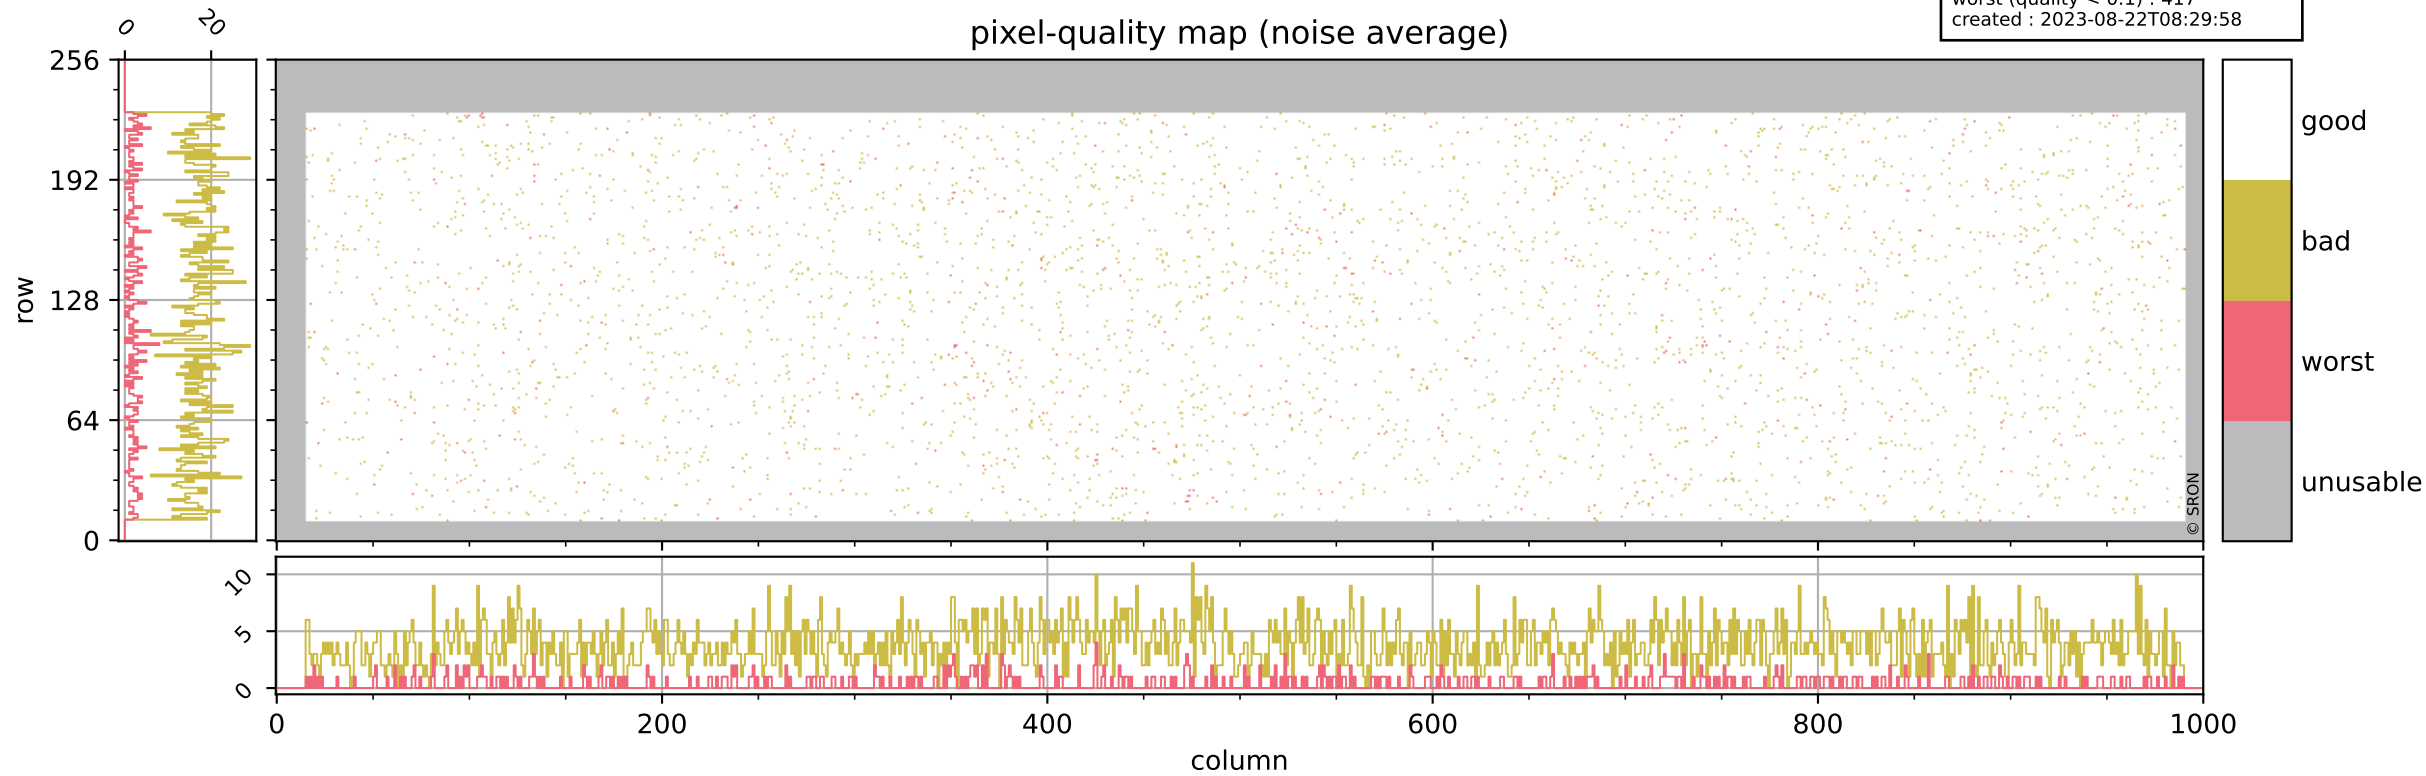

Tropomi SWIR pixel quality (official)

orbits : 20 in [21682, 21727]
coverage : 2021-12-19 / 2021-12-22
bad (quality < 0.8) : 297
worst (quality < 0.1) : 114
created : 2023-08-22T08:29:57

Tropomi SWIR pixel quality (official)

orbits : 20 in [21682, 21727]
coverage : 2021-12-19 / 2021-12-22
bad (quality < 0.8) : 3741
worst (quality < 0.1) : 417
created : 2023-08-22T08:29:58

pixel-quality map (noise average)

Tropomi SWIR pixel quality (official)

orbits : 20 in [21682, 21727]
coverage : 2021-12-19 / 2021-12-22
to good : 367
good to bad : 1831
to worst : 281
created : 2023-08-22T08:29:58

total quality compared with SWIR pixel-quality CKD

Tropomi SWIR pixel quality (official)

orbits : 20 in [21682, 21727]
coverage : 2021-12-19 / 2021-12-22
created : 2023-08-22T08:29:58

Histograms of pixel-quality

Tropomi SWIR pixel quality (official) ground-tracks of Sentinel-5P

orbits : 20 in [21682, 21727]
coverage : 2021-12-19 / 2021-12-22
created : 2023-08-22T08:29:58