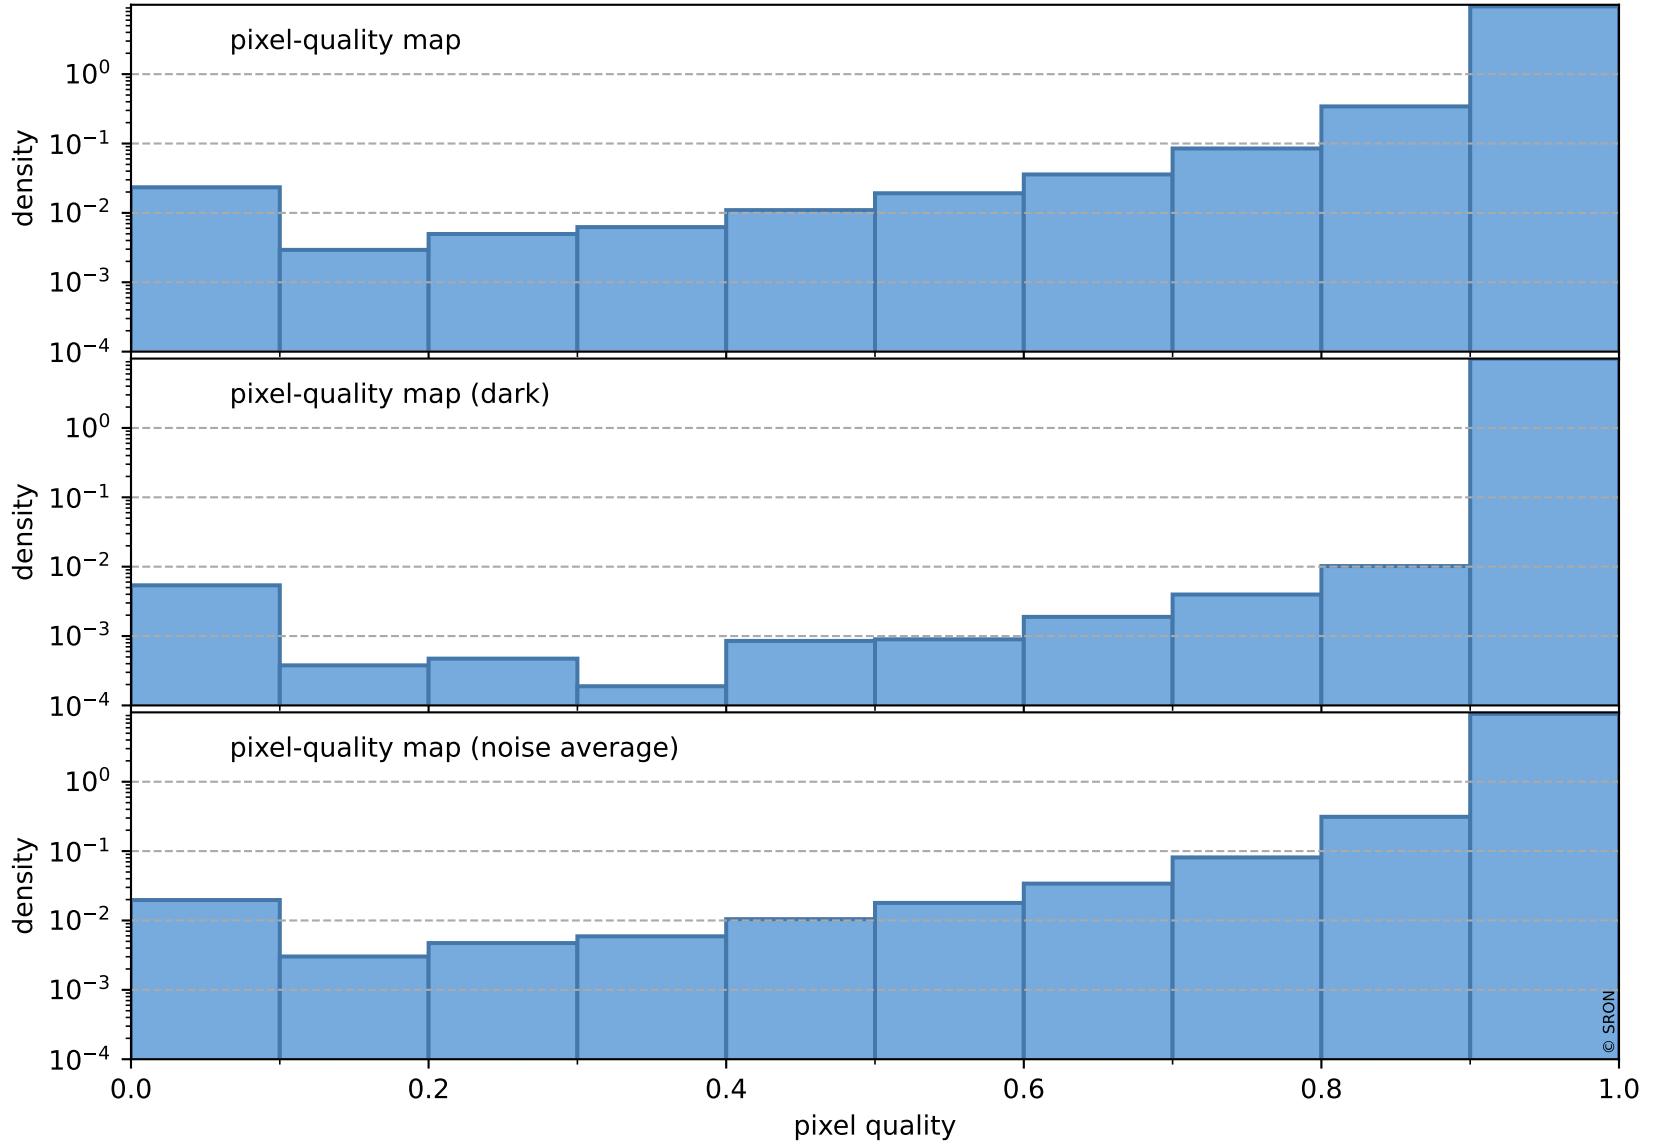

orbits : 20 in [21682, 21727]
coverage : 2021-12-19 / 2021-12-22
bad (quality < 0.8) : 3741
worst (quality < 0.1) : 417
created : 2023-08-22T08:29:58

pixel-quality map (noise average)

Tropomi SWIR pixel quality (official)

orbits : 20 in [21682, 21727]
coverage : 2021-12-19 / 2021-12-22
to good : 367
good to bad : 1831
to worst : 281
created : 2023-08-22T08:29:58

total quality compared with SWIR pixel-quality CKD

Tropomi SWIR pixel quality (official)

orbits : 20 in [21682, 21727]
coverage : 2021-12-19 / 2021-12-22
created : 2023-08-22T08:29:58

Histograms of pixel-quality

Tropomi SWIR pixel quality (official) ground-tracks of Sentinel-5P

orbits : 20 in [21682, 21727]
coverage : 2021-12-19 / 2021-12-22
created : 2023-08-22T08:29:58