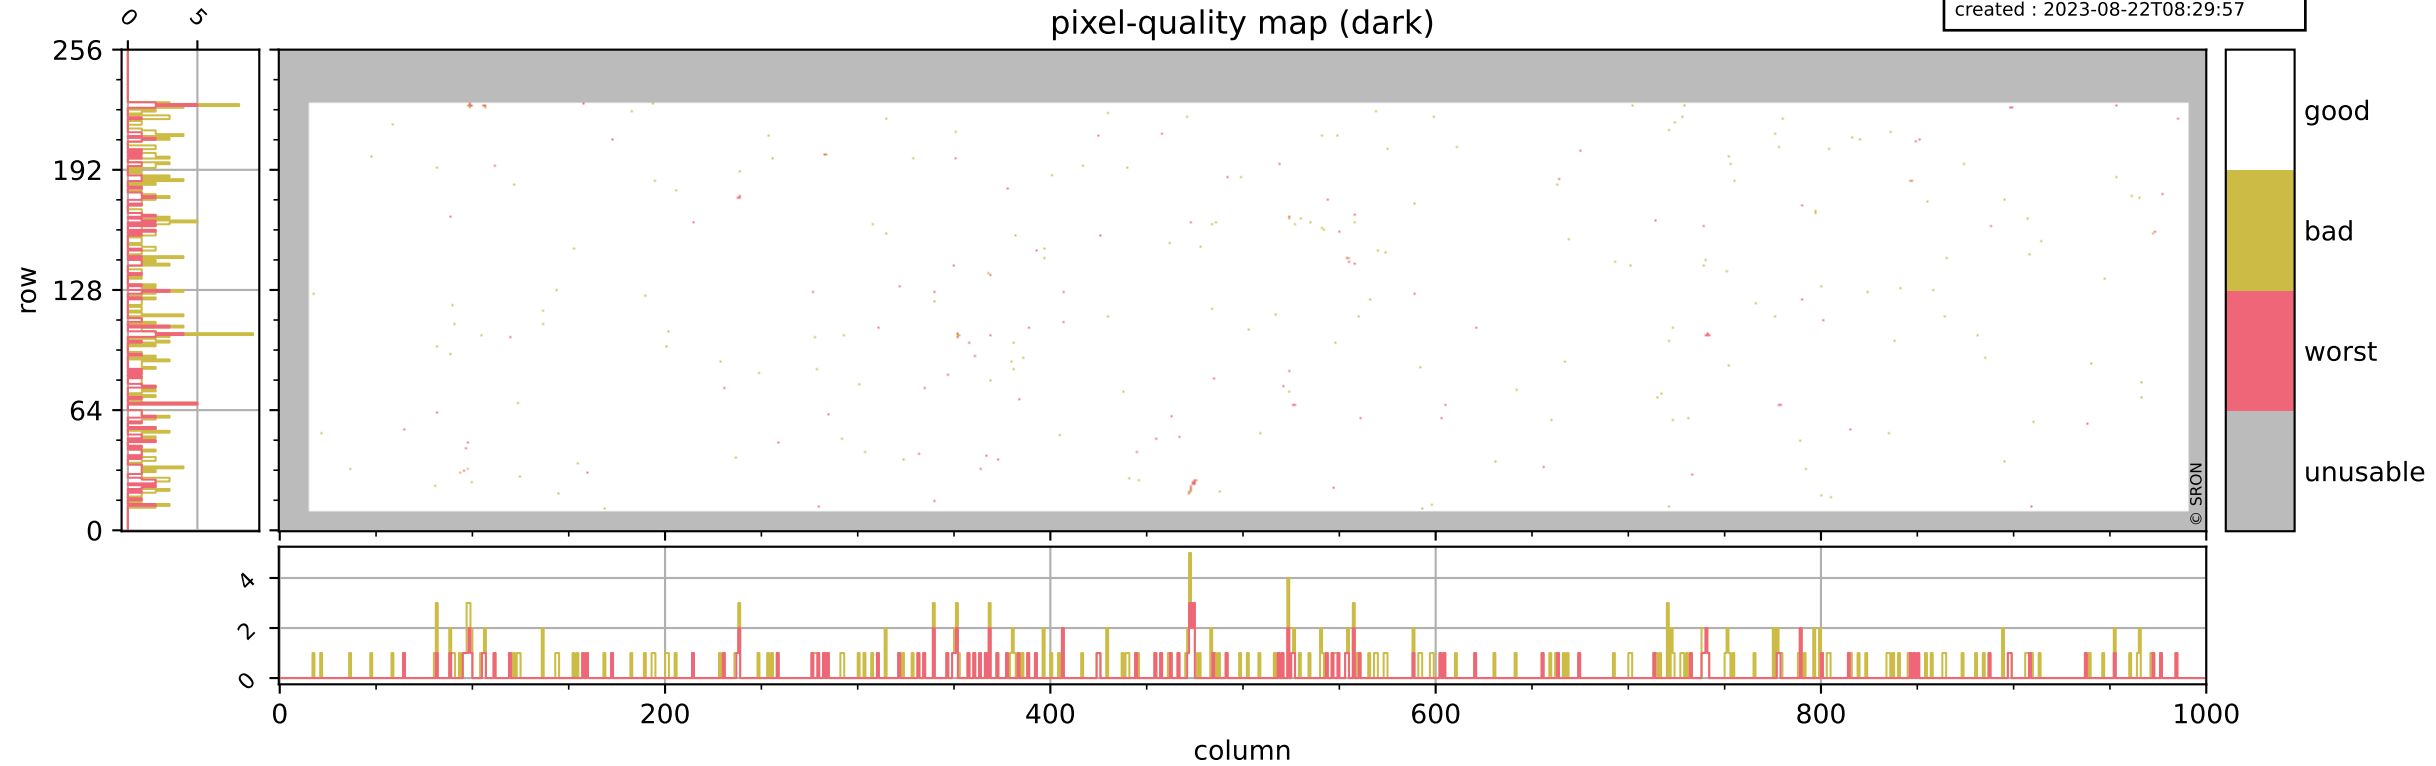

Tropomi SWIR pixel quality (official)

orbits : 20 in [21682, 21727]
coverage : 2021-12-19 / 2021-12-22
bad (quality < 0.8) : 3985
worst (quality < 0.1) : 495
created : 2023-08-22T08:29:57

pixel-quality map

Tropomi SWIR pixel quality (official)

orbits : 20 in [21682, 21727]
coverage : 2021-12-19 / 2021-12-22
bad (quality < 0.8) : 297
worst (quality < 0.1) : 114
created : 2023-08-22T08:29:57

Tropomi SWIR pixel quality (official)

orbits : 20 in [21682, 21727]
coverage : 2021-12-19 / 2021-12-22
bad (quality < 0.8) : 3741
worst (quality < 0.1) : 417
created : 2023-08-22T08:29:58

pixel-quality map (noise average)

Tropomi SWIR pixel quality (official)

orbits : 20 in [21682, 21727]
coverage : 2021-12-19 / 2021-12-22
created : 2023-08-22T08:29:58

Histograms of pixel-quality

Tropomi SWIR pixel quality (official) ground-tracks of Sentinel-5P

orbits : 20 in [21682, 21727]
coverage : 2021-12-19 / 2021-12-22
created : 2023-08-22T08:29:58