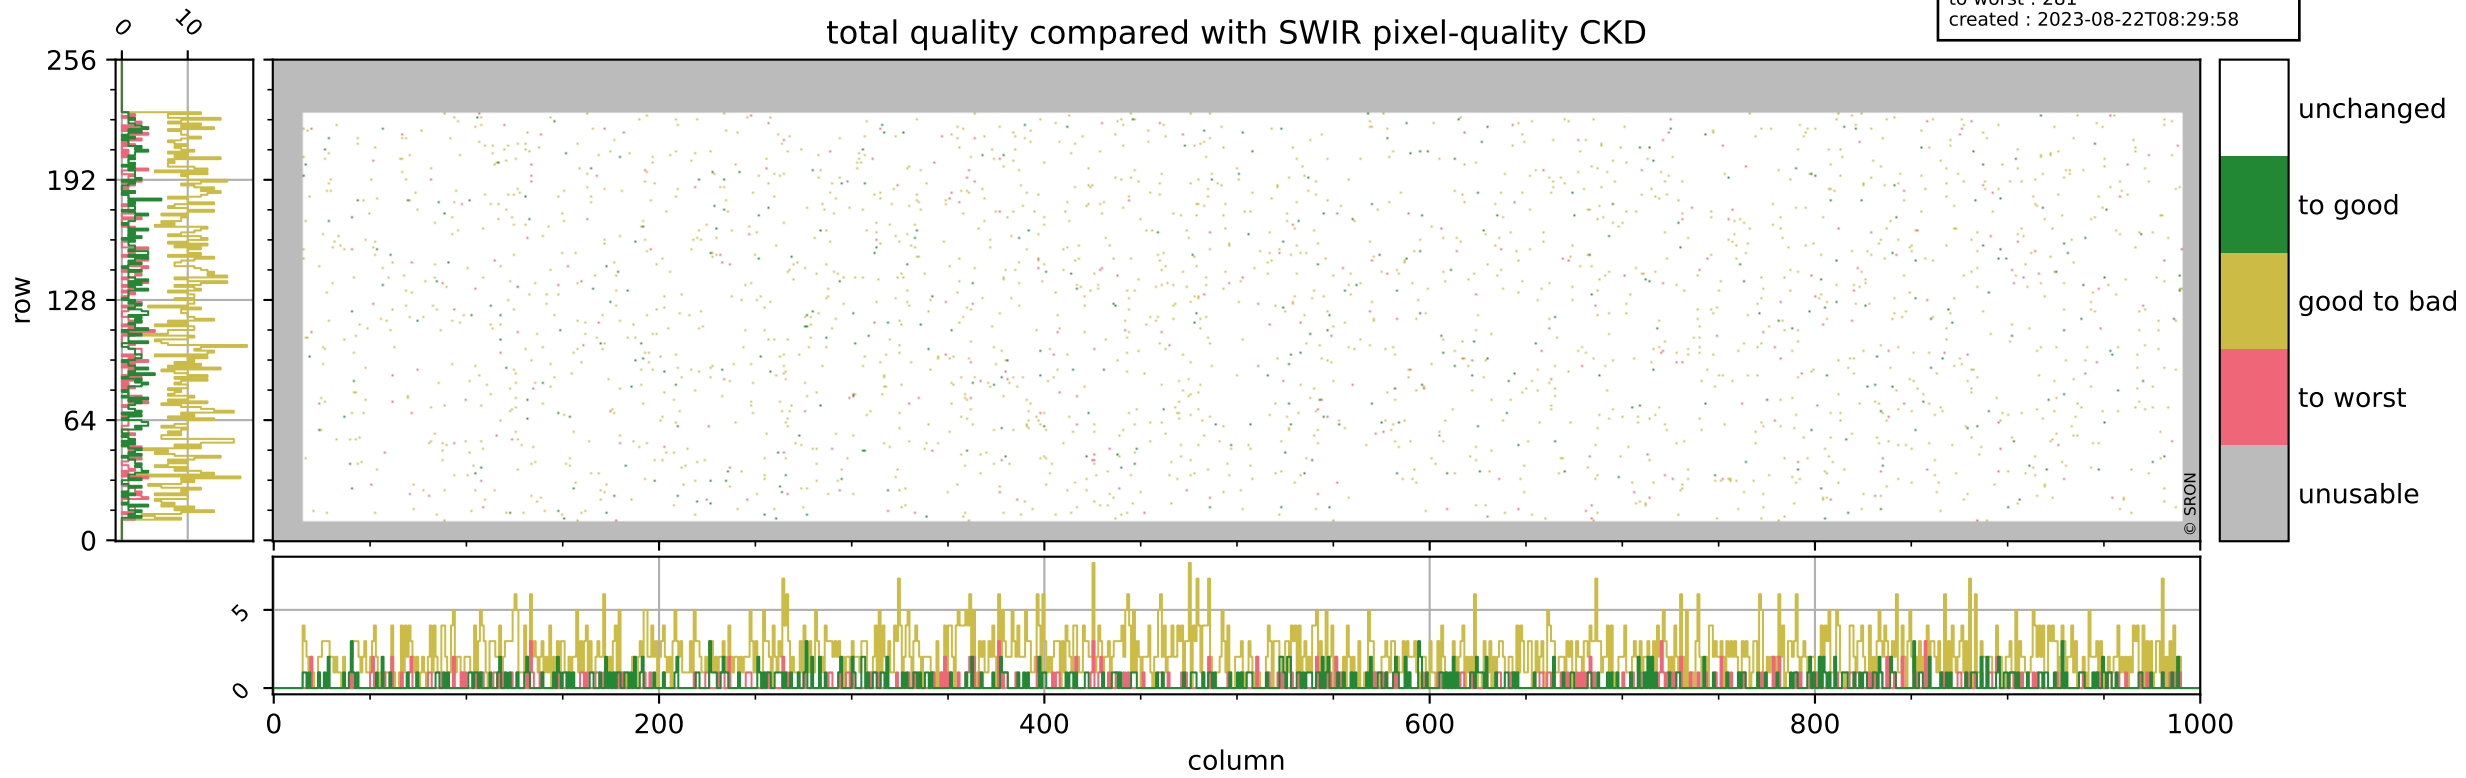

Tropomi SWIR pixel quality (official)

orbits : 20 in [21682, 21727]
coverage : 2021-12-19 / 2021-12-22
bad (quality < 0.8) : 297
worst (quality < 0.1) : 114
created : 2023-08-22T08:29:57

Tropomi SWIR pixel quality (official)

orbits : 20 in [21682, 21727]
coverage : 2021-12-19 / 2021-12-22
bad (quality < 0.8) : 3741
worst (quality < 0.1) : 417
created : 2023-08-22T08:29:58

pixel-quality map (noise average)

Tropomi SWIR pixel quality (official)

orbits : 20 in [21682, 21727]
coverage : 2021-12-19 / 2021-12-22
to good : 367
good to bad : 1831
to worst : 281
created : 2023-08-22T08:29:58

total quality compared with SWIR pixel-quality CKD

Tropomi SWIR pixel quality (official)

orbits : 20 in [21682, 21727]
coverage : 2021-12-19 / 2021-12-22
created : 2023-08-22T08:29:58

Histograms of pixel-quality

Tropomi SWIR pixel quality (official) ground-tracks of Sentinel-5P

orbits : 20 in [21682, 21727]
coverage : 2021-12-19 / 2021-12-22
created : 2023-08-22T08:29:58