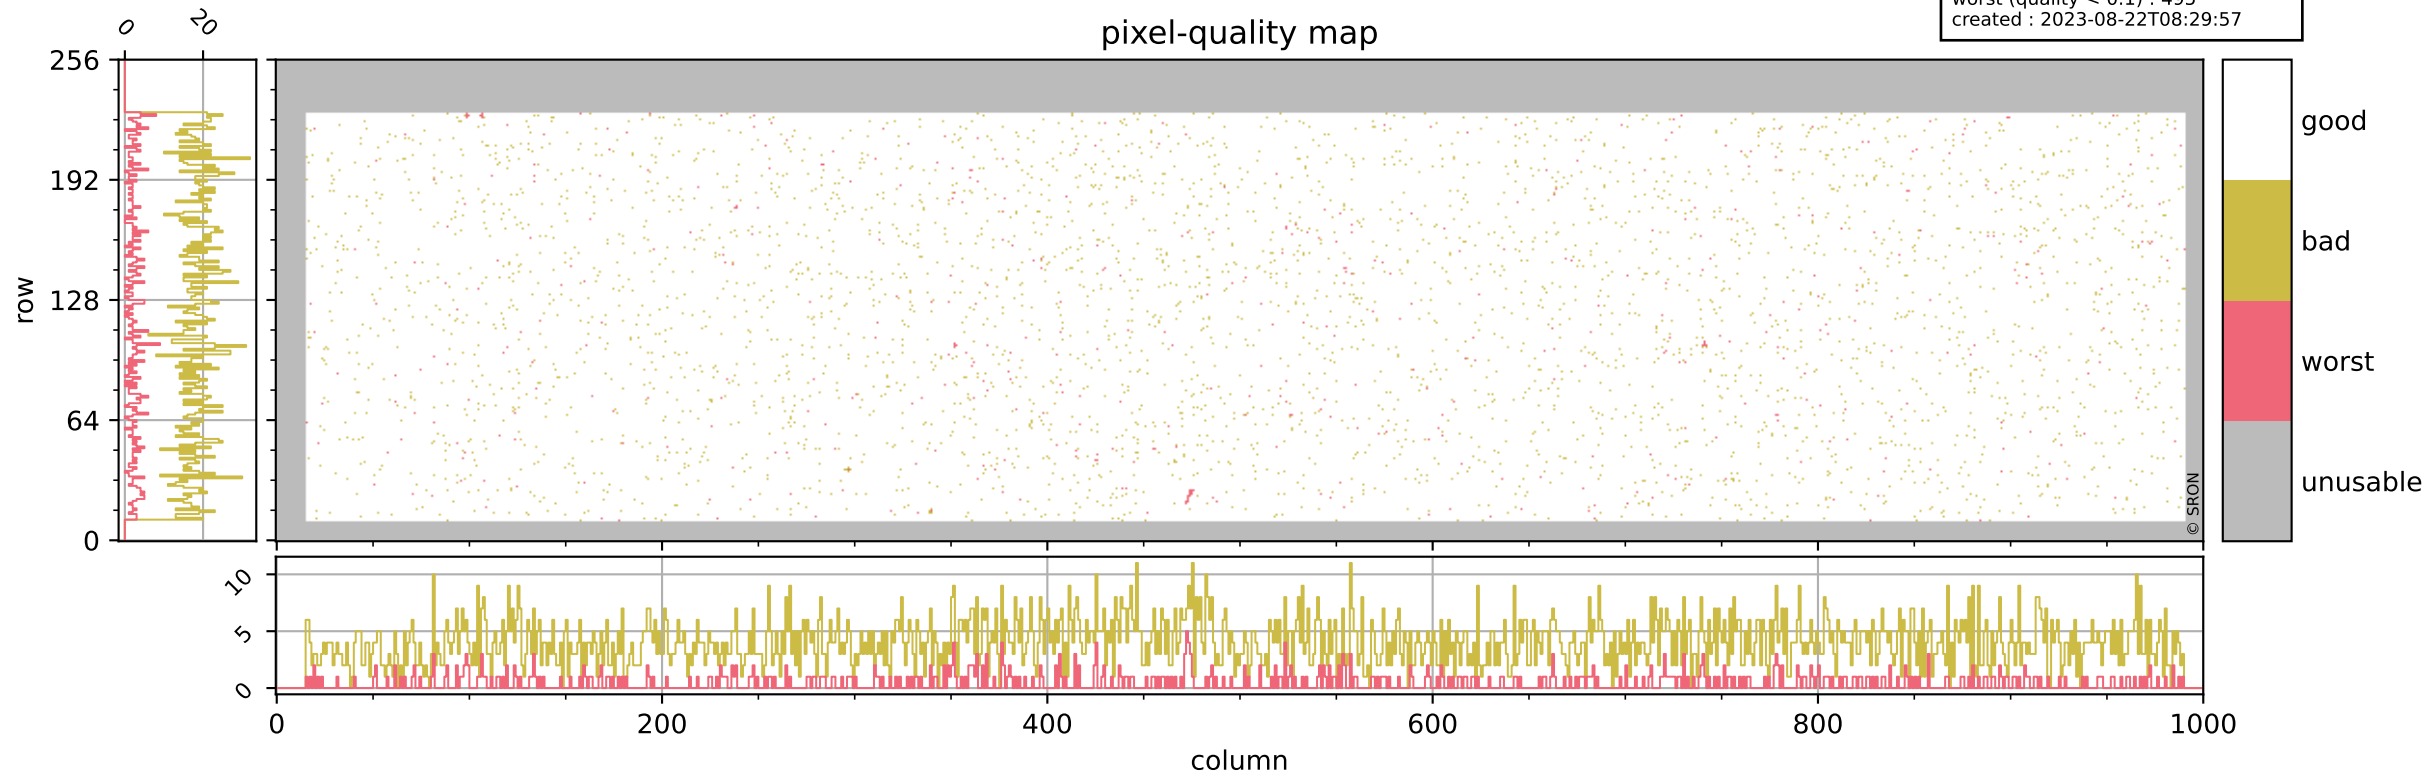

Tropomi SWIR pixel quality (official)

orbits : 20 in [21682, 21727]
coverage : 2021-12-19 / 2021-12-22
bad (quality < 0.8) : 3985
worst (quality < 0.1) : 495
created : 2023-08-22T08:29:57

pixel-quality map

Tropomi SWIR pixel quality (official)

orbits : 20 in [21682, 21727]
coverage : 2021-12-19 / 2021-12-22
bad (quality < 0.8) : 297
worst (quality < 0.1) : 114
created : 2023-08-22T08:29:57

Tropomi SWIR pixel quality (official)

orbits : 20 in [21682, 21727]
coverage : 2021-12-19 / 2021-12-22
bad (quality < 0.8) : 3741
worst (quality < 0.1) : 417
created : 2023-08-22T08:29:58

pixel-quality map (noise average)

Tropomi SWIR pixel quality (official)

orbits : 20 in [21682, 21727]
coverage : 2021-12-19 / 2021-12-22
created : 2023-08-22T08:29:58

Histograms of pixel-quality

Tropomi SWIR pixel quality (official) ground-tracks of Sentinel-5P

orbits : 20 in [21682, 21727]
coverage : 2021-12-19 / 2021-12-22
created : 2023-08-22T08:29:58