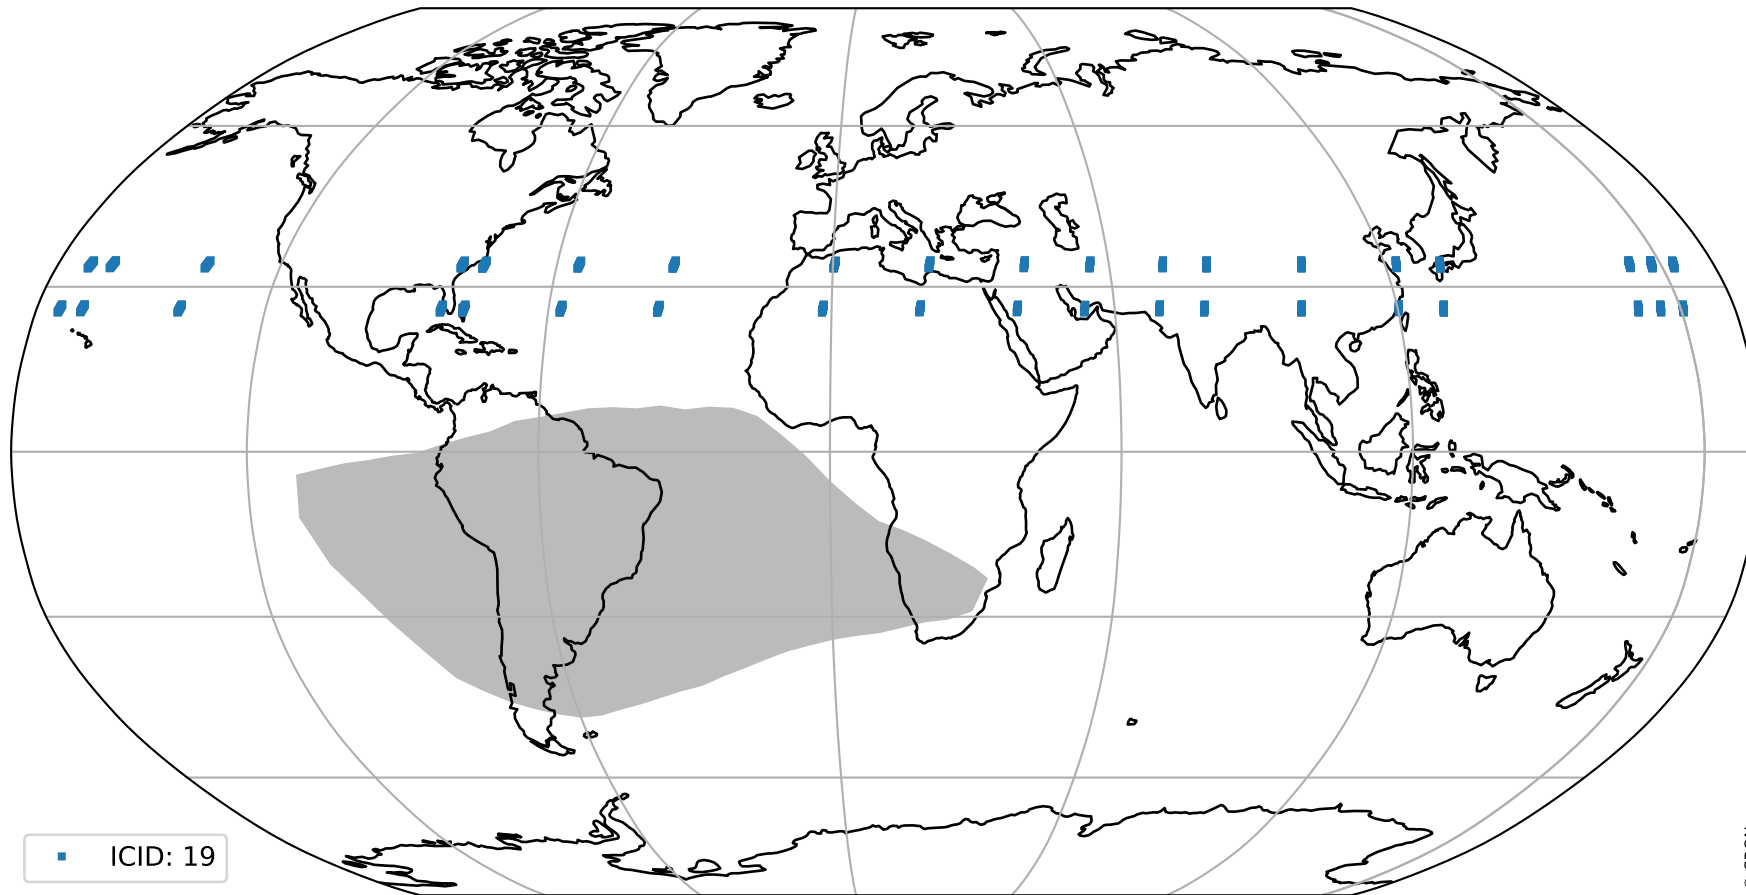

# Tropomi SWIR pixel quality (official)

orbits : 19 in [21697, 21742]  
coverage : 2021-12-20 / 2021-12-23  
created : 2023-08-22T08:30:00

## Histograms of pixel-quality

# Tropomi SWIR pixel quality (official) ground-tracks of Sentinel-5P

orbits : 19 in [21697, 21742]  
coverage : 2021-12-20 / 2021-12-23  
created : 2023-08-22T08:30:01