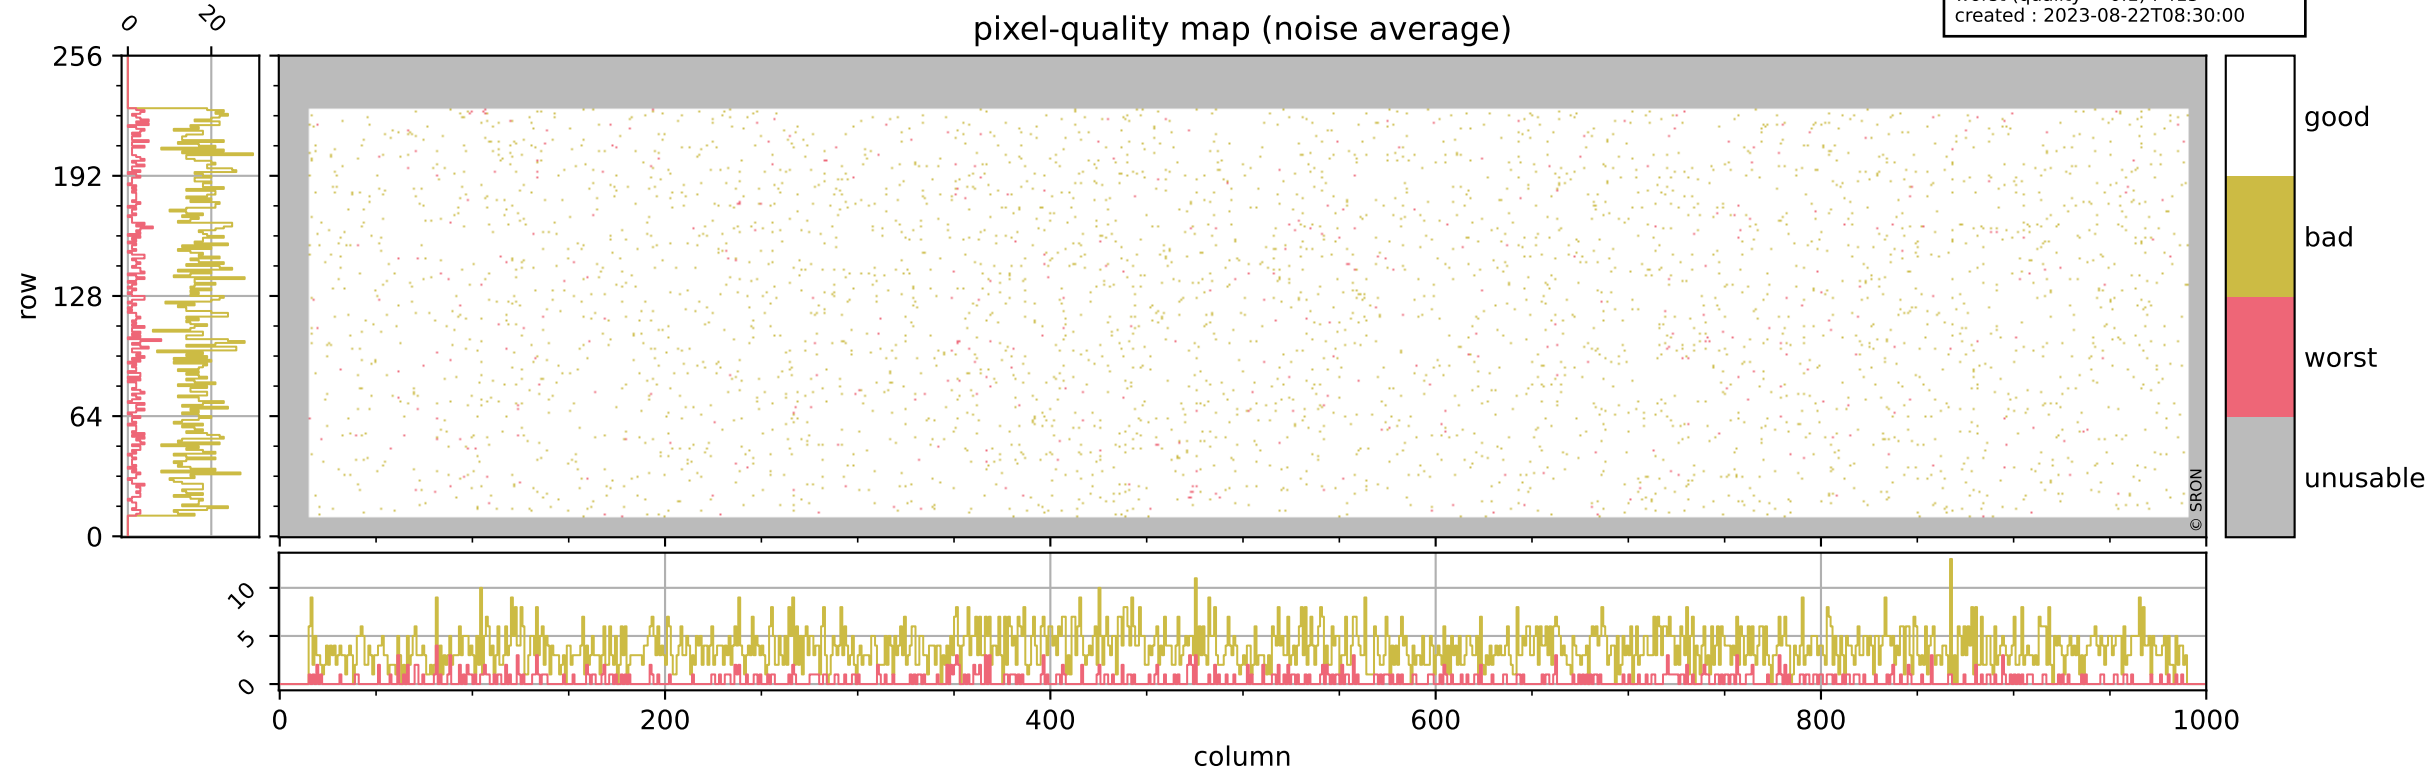

Tropomi SWIR pixel quality (official)

orbits : 19 in [21697, 21742]
coverage : 2021-12-20 / 2021-12-23
bad (quality < 0.8) : 3731
worst (quality < 0.1) : 415
created : 2023-08-22T08:30:00

pixel-quality map (noise average)