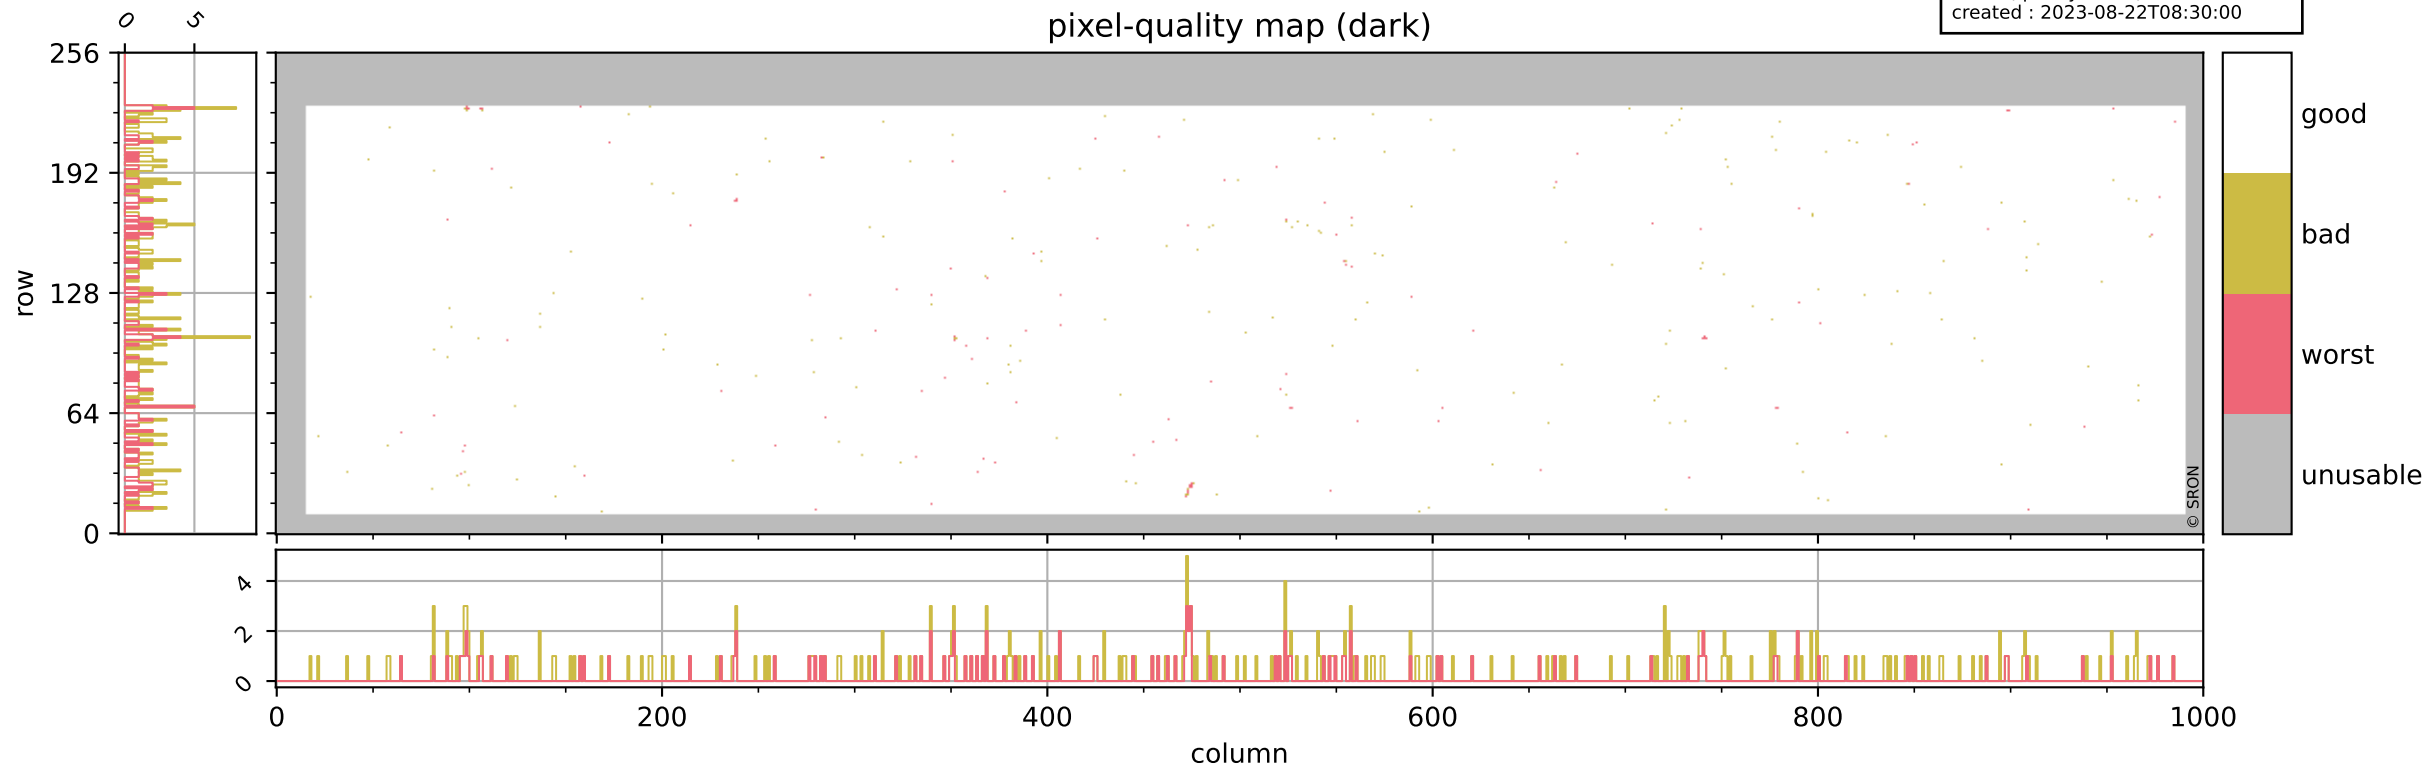

# Tropomi SWIR pixel quality (official)

orbits : 19 in [21697, 21742]  
coverage : 2021-12-20 / 2021-12-23  
bad (quality < 0.8) : 3975  
worst (quality < 0.1) : 494  
created : 2023-08-22T08:30:00

## pixel-quality map

# Tropomi SWIR pixel quality (official)

orbits : 19 in [21697, 21742]  
coverage : 2021-12-20 / 2021-12-23  
bad (quality < 0.8) : 298  
worst (quality < 0.1) : 114  
created : 2023-08-22T08:30:00

# Tropomi SWIR pixel quality (official)

orbits : 19 in [21697, 21742]  
coverage : 2021-12-20 / 2021-12-23  
bad (quality < 0.8) : 3731  
worst (quality < 0.1) : 415  
created : 2023-08-22T08:30:00