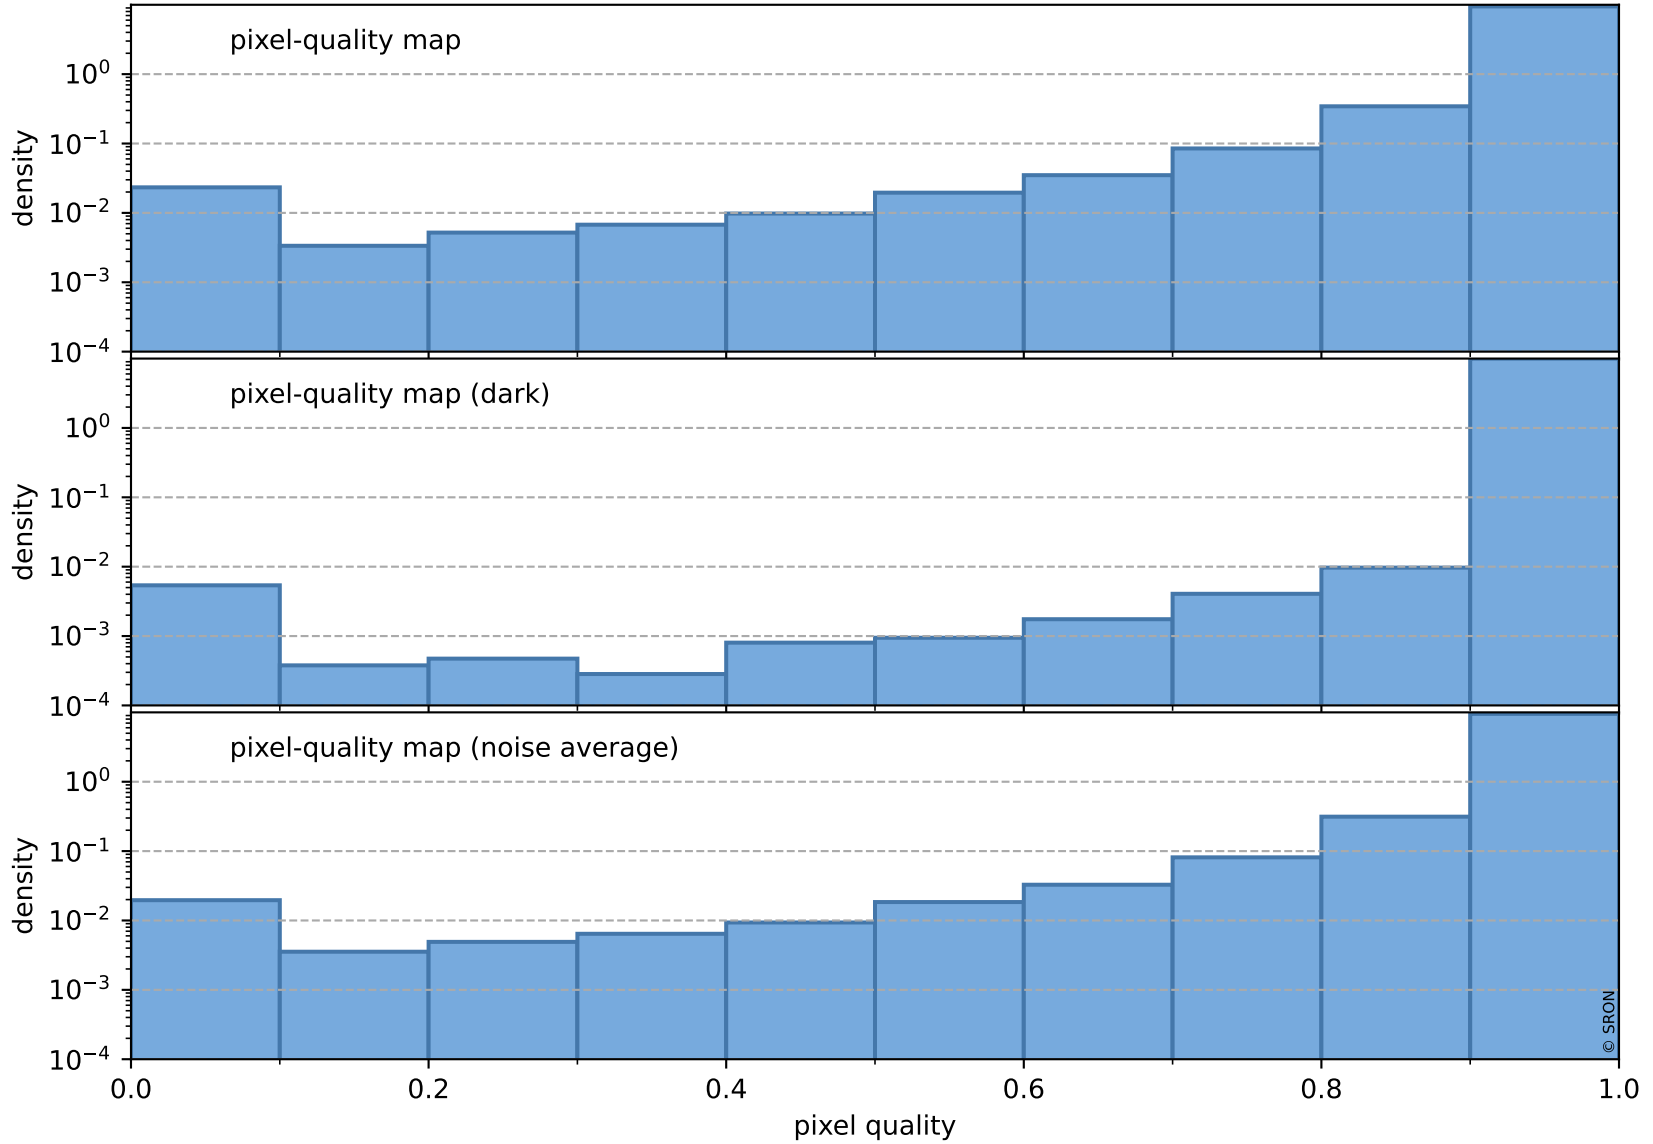

Tropomi SWIR pixel quality (official)

orbits : 19 in [21697, 21742]
coverage : 2021-12-20 / 2021-12-23
created : 2023-08-22T08:30:00

Histograms of pixel-quality