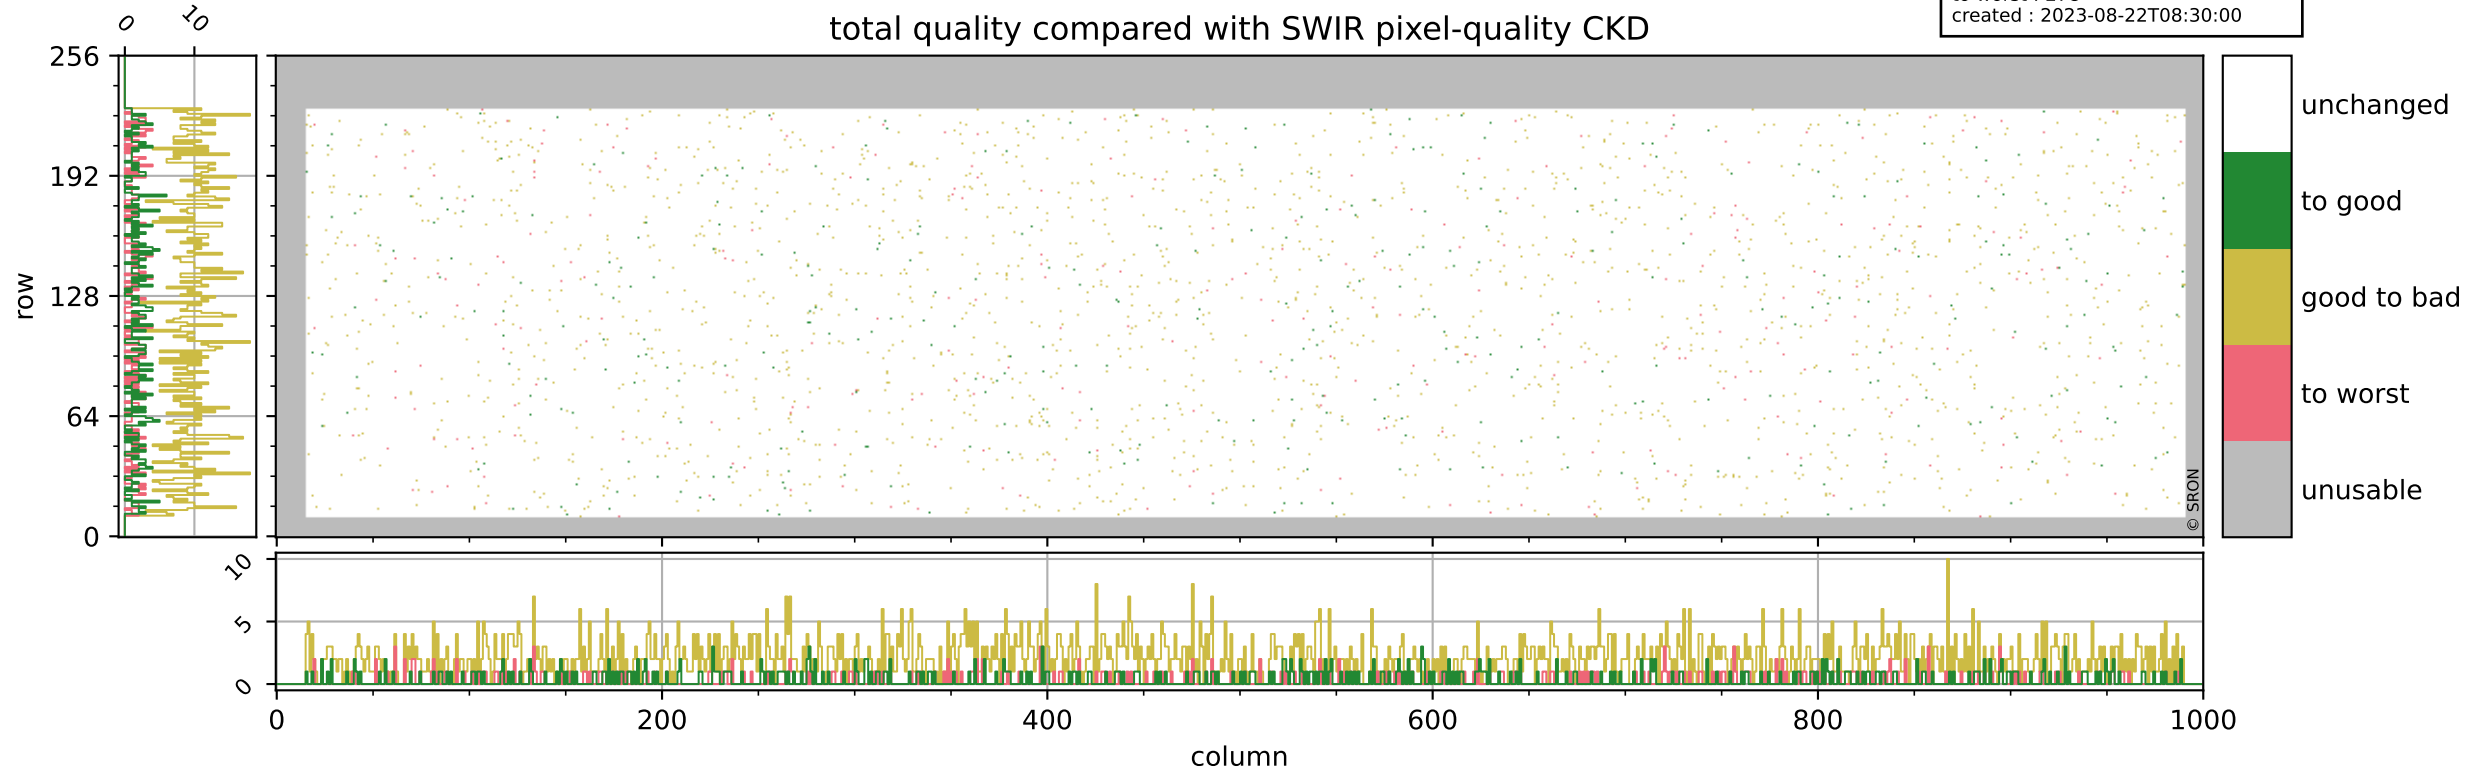

Tropomi SWIR pixel quality (official)

orbits : 19 in [21697, 21742]
coverage : 2021-12-20 / 2021-12-23
to good : 363
good to bad : 1814
to worst : 278
created : 2023-08-22T08:30:00

total quality compared with SWIR pixel-quality CKD