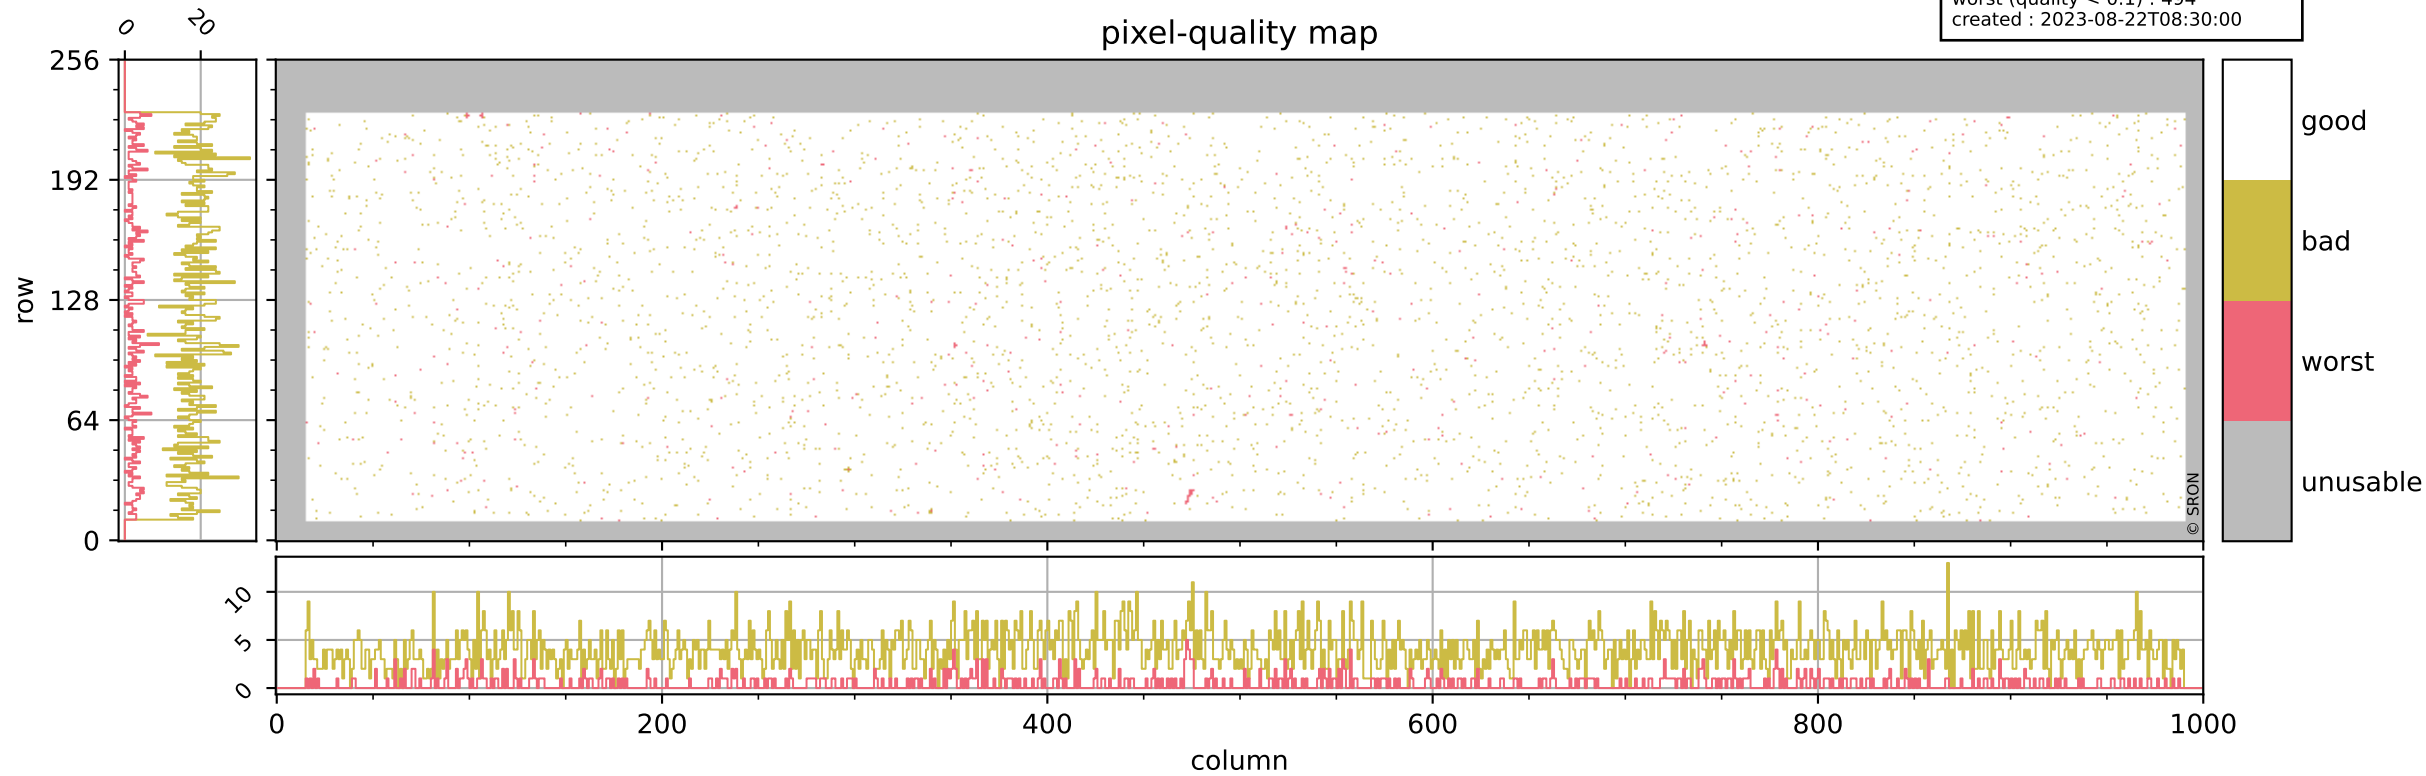

# Tropomi SWIR pixel quality (official)

orbits : 19 in [21697, 21742]  
coverage : 2021-12-20 / 2021-12-23  
bad (quality < 0.8) : 3975  
worst (quality < 0.1) : 494  
created : 2023-08-22T08:30:00

## pixel-quality map

# Tropomi SWIR pixel quality (official)

orbits : 19 in [21697, 21742]  
coverage : 2021-12-20 / 2021-12-23  
bad (quality < 0.8) : 298  
worst (quality < 0.1) : 114  
created : 2023-08-22T08:30:00

# Tropomi SWIR pixel quality (official)

orbits : 19 in [21697, 21742]  
coverage : 2021-12-20 / 2021-12-23  
bad (quality < 0.8) : 3731  
worst (quality < 0.1) : 415  
created : 2023-08-22T08:30:00