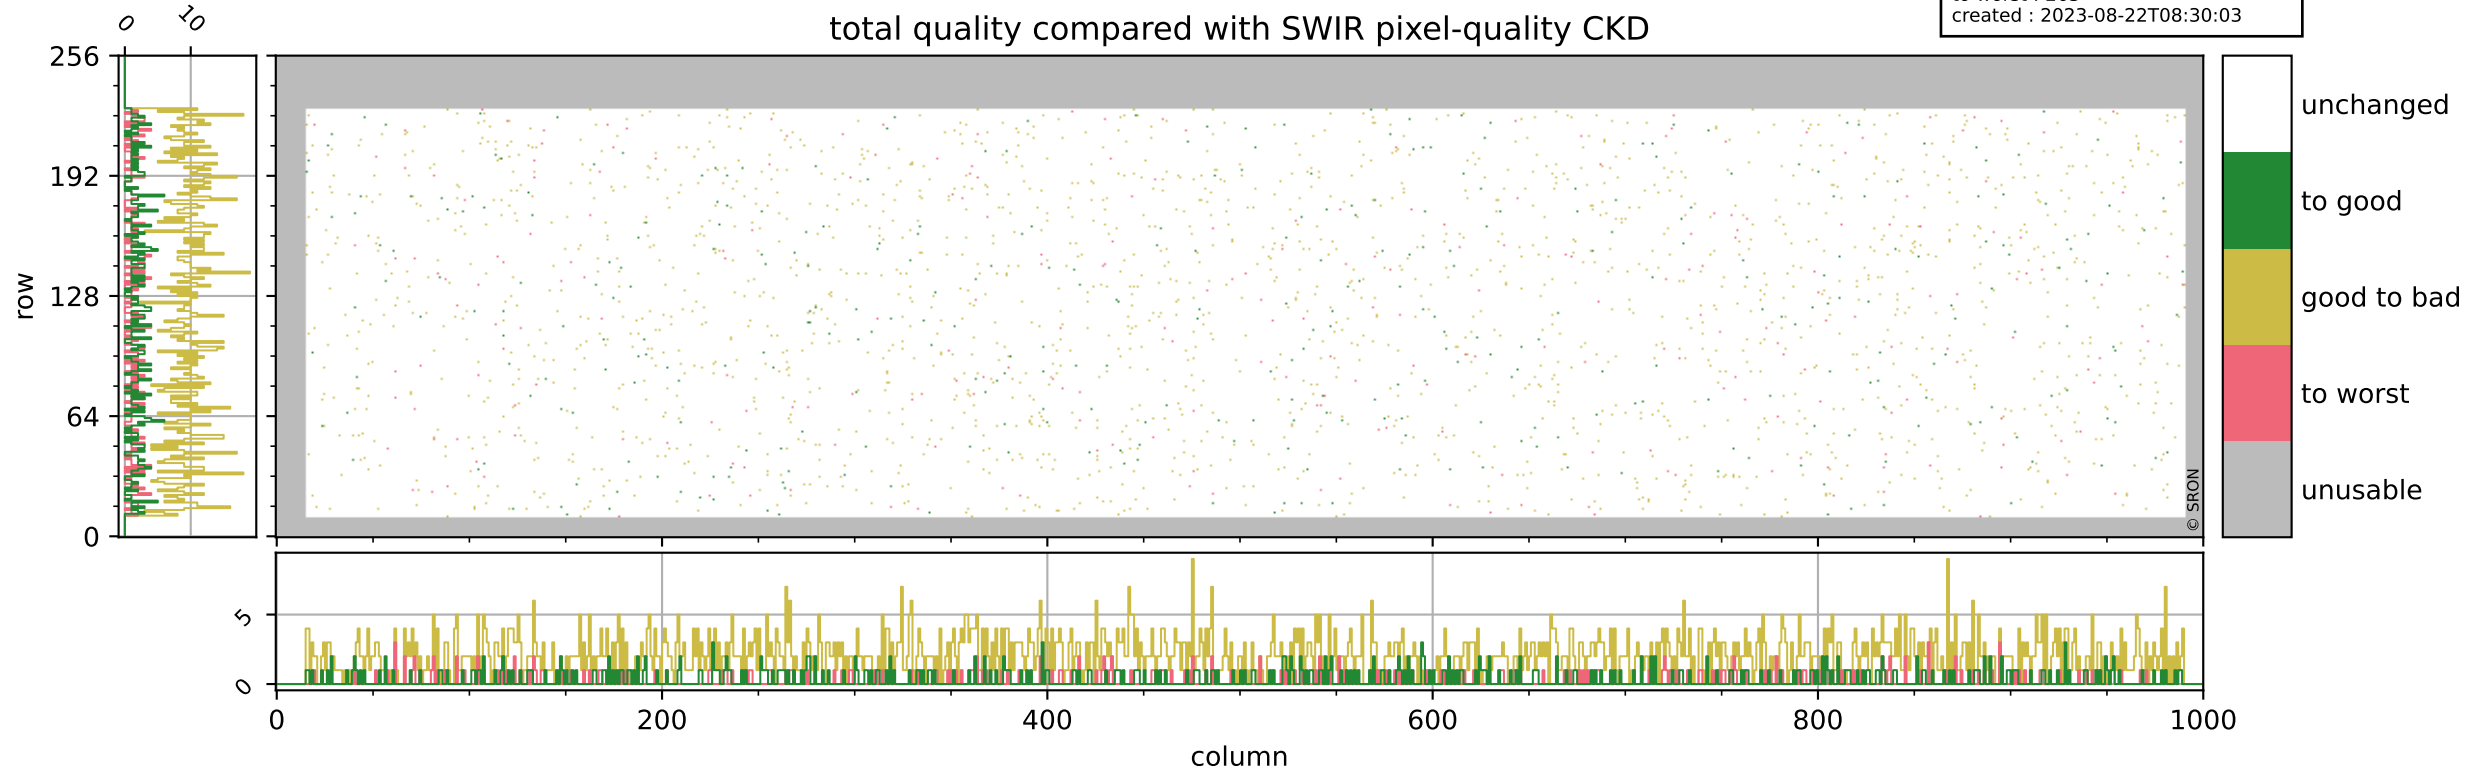

Tropomi SWIR pixel quality (official)

orbits : 19 in [21712, 21757]
coverage : 2021-12-21 / 2021-12-24
bad (quality < 0.8) : 3736
worst (quality < 0.1) : 395
created : 2023-08-22T08:30:02

pixel-quality map (noise average)

Tropomi SWIR pixel quality (official)

orbits : 19 in [21712, 21757]
coverage : 2021-12-21 / 2021-12-24
to good : 363
good to bad : 1828
to worst : 263
created : 2023-08-22T08:30:03

total quality compared with SWIR pixel-quality CKD

Tropomi SWIR pixel quality (official)

orbits : 19 in [21712, 21757]
coverage : 2021-12-21 / 2021-12-24
created : 2023-08-22T08:30:03

Histograms of pixel-quality

Tropomi SWIR pixel quality (official) ground-tracks of Sentinel-5P

orbits : 19 in [21712, 21757]
coverage : 2021-12-21 / 2021-12-24
created : 2023-08-22T08:30:03

Tropomi SWIR pixel quality (official)

orbits : [2827, 21757]
coverage : 2018-04-30 / 2021-12-24
created : 2023-08-22T08:30:04