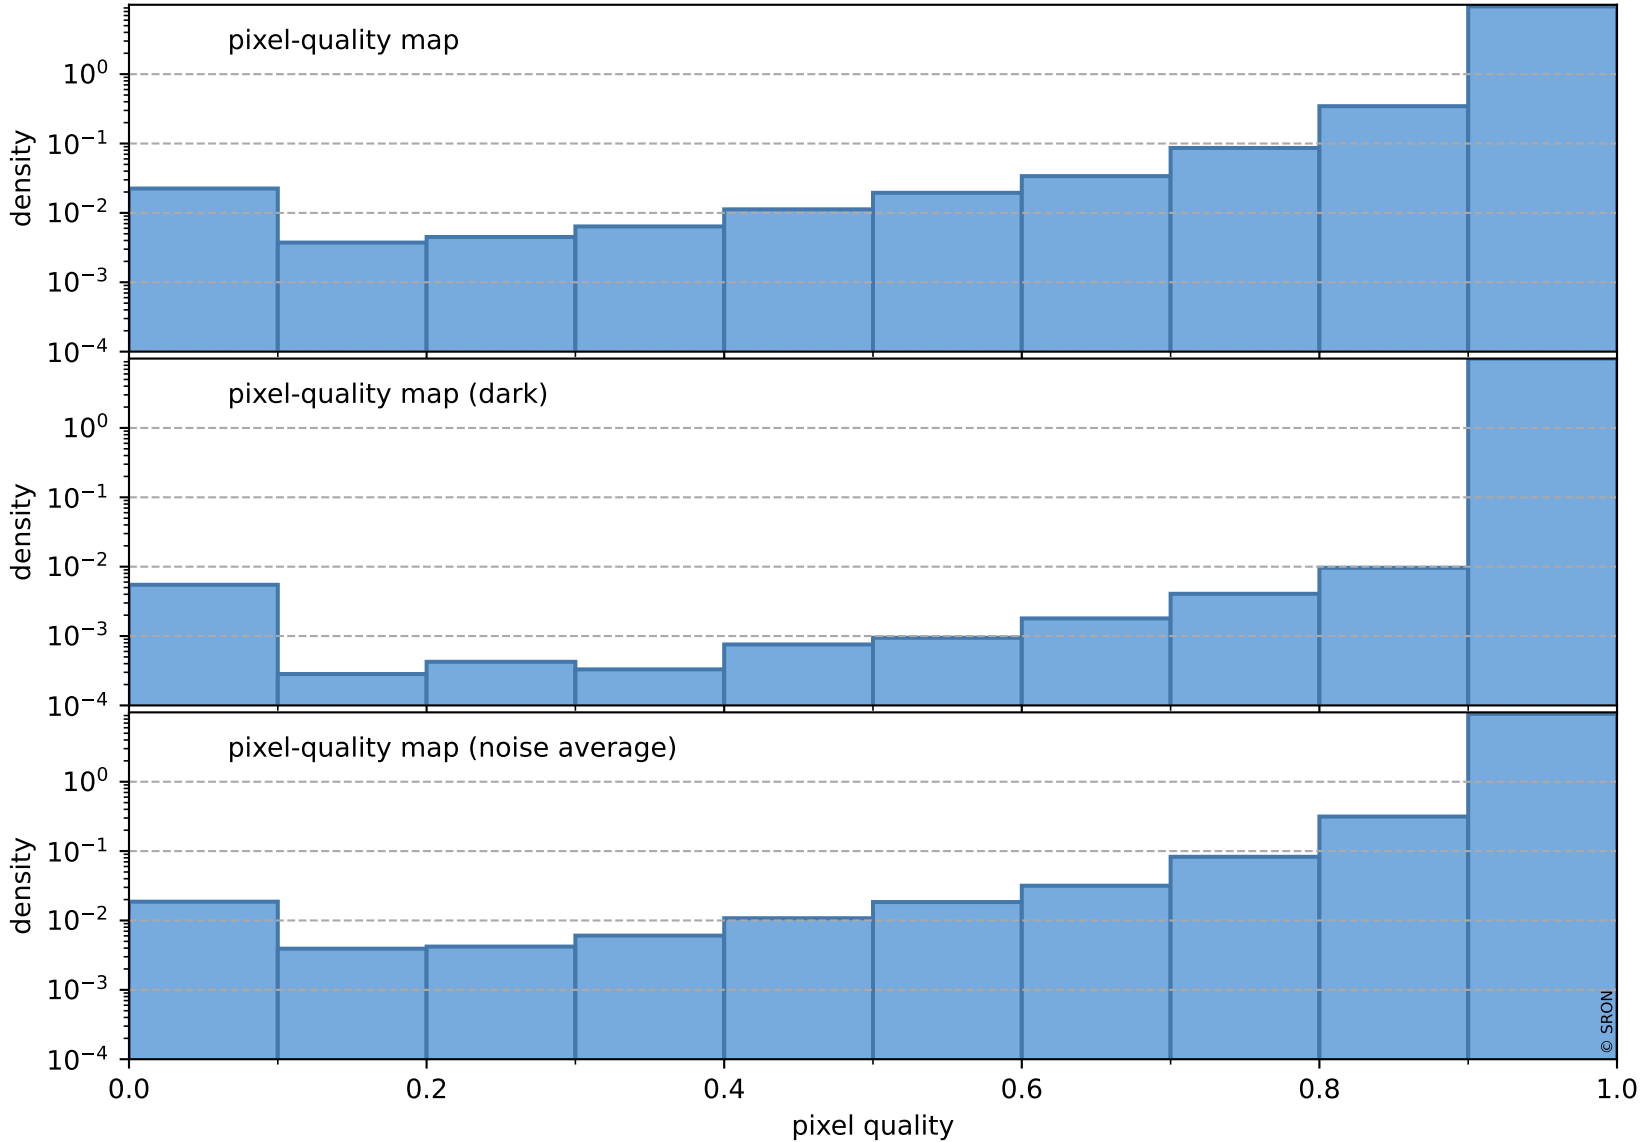

Tropomi SWIR pixel quality (official)

orbits : 19 in [21712, 21757]
coverage : 2021-12-21 / 2021-12-24
to good : 363
good to bad : 1828
to worst : 263
created : 2023-08-22T08:30:03

total quality compared with SWIR pixel-quality CKD

Tropomi SWIR pixel quality (official)

orbits : 19 in [21712, 21757]
coverage : 2021-12-21 / 2021-12-24
created : 2023-08-22T08:30:03

Histograms of pixel-quality

Tropomi SWIR pixel quality (official) ground-tracks of Sentinel-5P

orbits : 19 in [21712, 21757]
coverage : 2021-12-21 / 2021-12-24
created : 2023-08-22T08:30:03

Tropomi SWIR pixel quality (official)

orbits : [2827, 21757]
coverage : 2018-04-30 / 2021-12-24
created : 2023-08-22T08:30:04