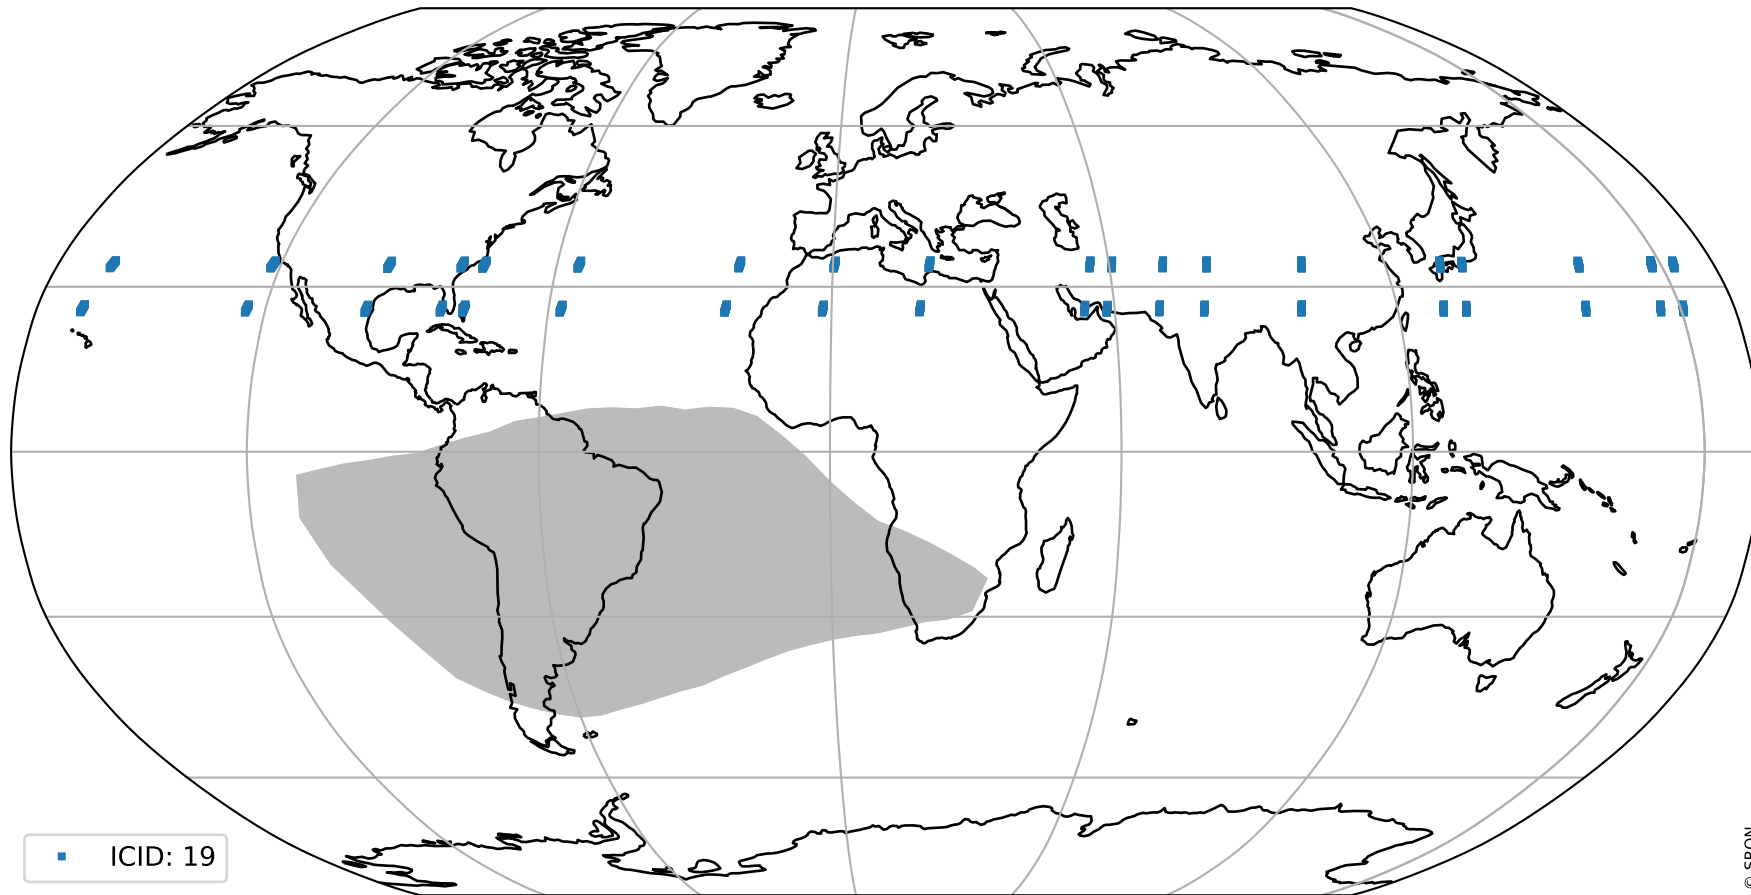

Tropomi SWIR pixel quality (official)

orbits : 19 in [21712, 21757]
coverage : 2021-12-21 / 2021-12-24
to good : 363
good to bad : 1828
to worst : 263
created : 2023-08-22T08:30:03

total quality compared with SWIR pixel-quality CKD

Tropomi SWIR pixel quality (official)

orbits : 19 in [21712, 21757]
coverage : 2021-12-21 / 2021-12-24
created : 2023-08-22T08:30:03

Histograms of pixel-quality

Tropomi SWIR pixel quality (official) ground-tracks of Sentinel-5P

orbits : 19 in [21712, 21757]
coverage : 2021-12-21 / 2021-12-24
created : 2023-08-22T08:30:03

Tropomi SWIR pixel quality (official)

orbits : [2827, 21757]
coverage : 2018-04-30 / 2021-12-24
created : 2023-08-22T08:30:04