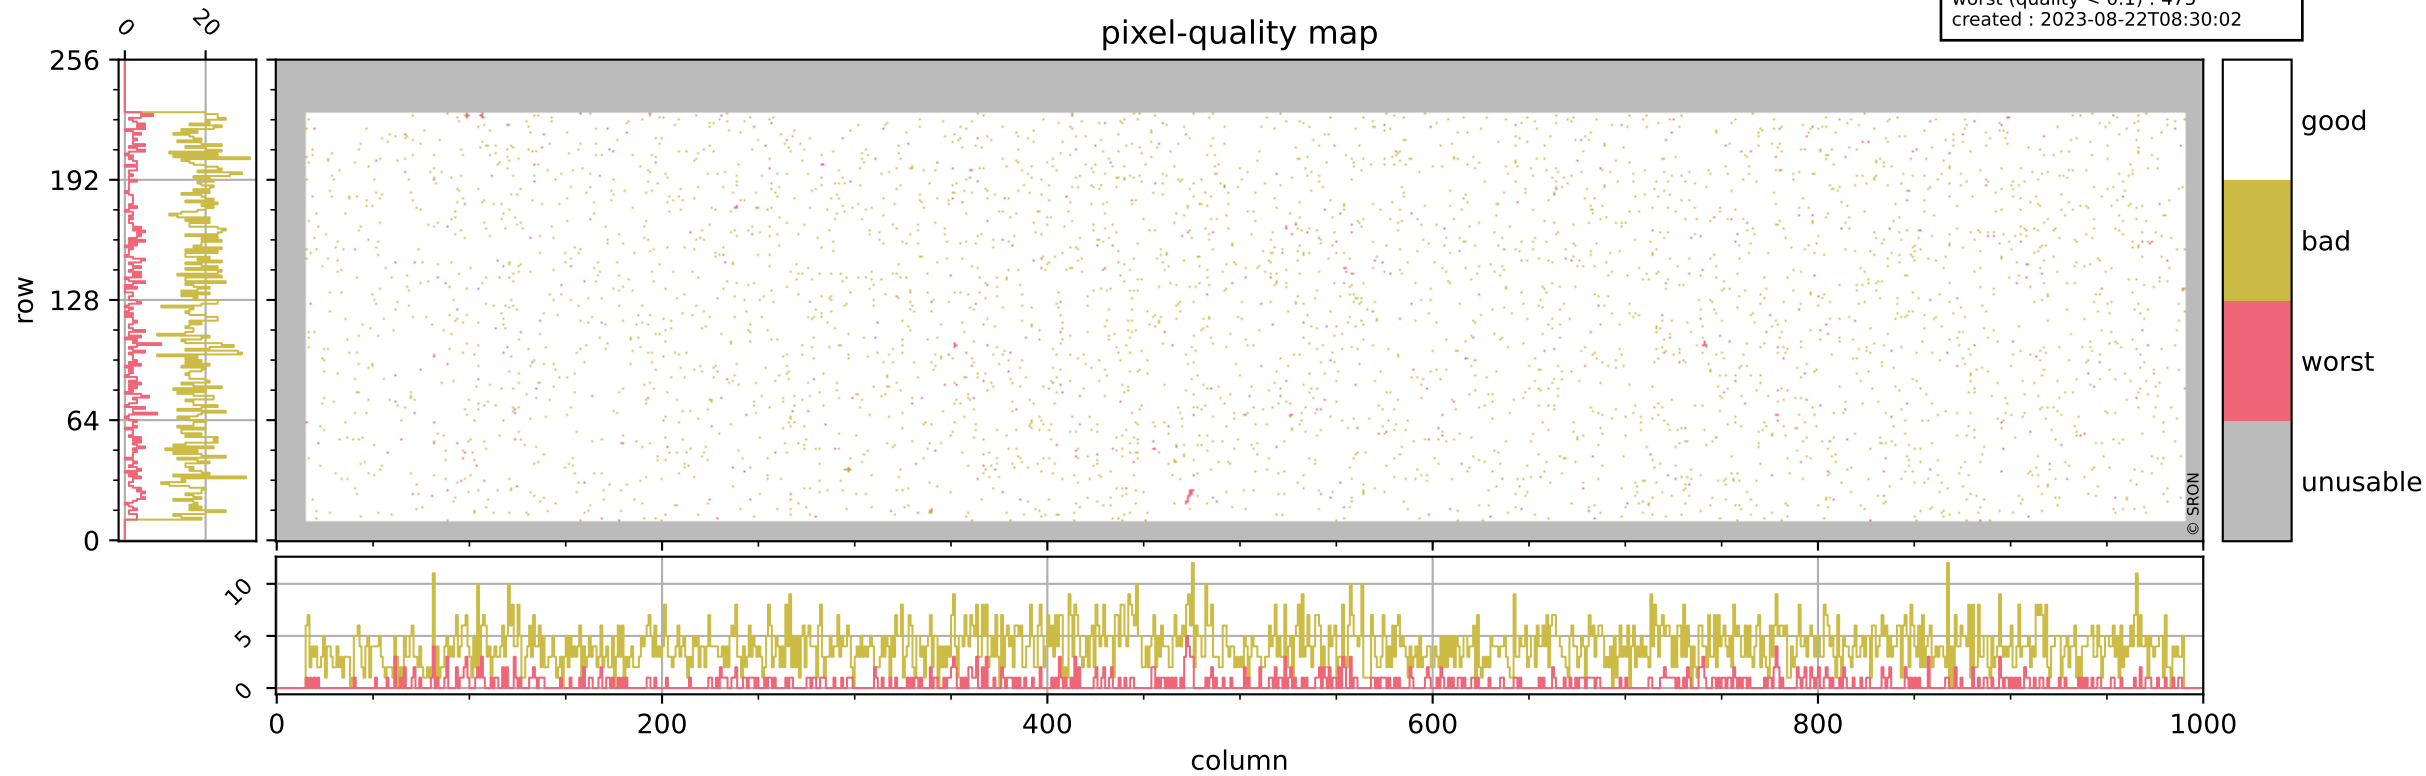

Tropomi SWIR pixel quality (official)

orbits : 19 in [21712, 21757]
coverage : 2021-12-21 / 2021-12-24
bad (quality < 0.8) : 3976
worst (quality < 0.1) : 475
created : 2023-08-22T08:30:02

pixel-quality map

Tropomi SWIR pixel quality (official)

orbits : 19 in [21712, 21757]
coverage : 2021-12-21 / 2021-12-24
bad (quality < 0.8) : 298
worst (quality < 0.1) : 116
created : 2023-08-22T08:30:02

pixel-quality map (dark)

Tropomi SWIR pixel quality (official)

orbits : 19 in [21712, 21757]
coverage : 2021-12-21 / 2021-12-24
bad (quality < 0.8) : 3736
worst (quality < 0.1) : 395
created : 2023-08-22T08:30:02

pixel-quality map (noise average)

Tropomi SWIR pixel quality (official)

orbits : 19 in [21712, 21757]
coverage : 2021-12-21 / 2021-12-24
created : 2023-08-22T08:30:03

Histograms of pixel-quality

Tropomi SWIR pixel quality (official) ground-tracks of Sentinel-5P