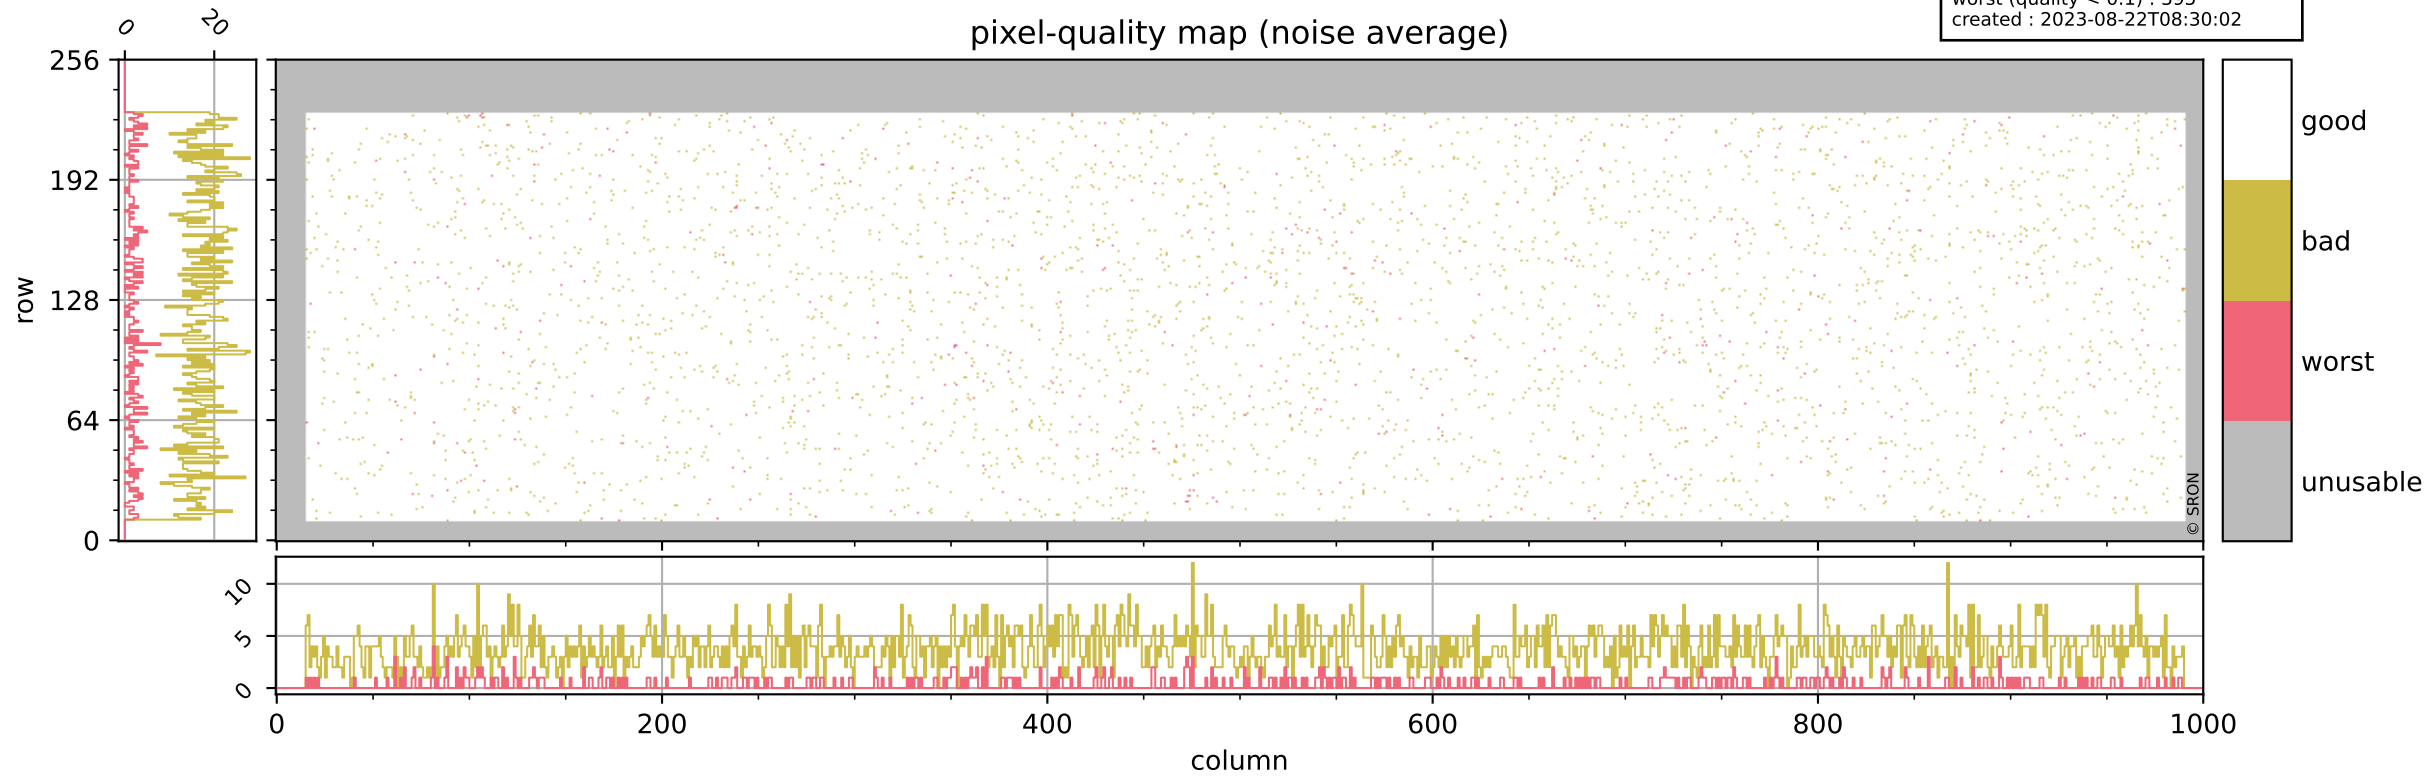

Tropomi SWIR pixel quality (official)

orbits : 19 in [21712, 21757]
coverage : 2021-12-21 / 2021-12-24
bad (quality < 0.8) : 298
worst (quality < 0.1) : 116
created : 2023-08-22T08:30:02

pixel-quality map (dark)

Tropomi SWIR pixel quality (official)

orbits : 19 in [21712, 21757]
coverage : 2021-12-21 / 2021-12-24
bad (quality < 0.8) : 3736
worst (quality < 0.1) : 395
created : 2023-08-22T08:30:02

pixel-quality map (noise average)

Tropomi SWIR pixel quality (official)

orbits : 19 in [21712, 21757]
coverage : 2021-12-21 / 2021-12-24
to good : 363
good to bad : 1828
to worst : 263
created : 2023-08-22T08:30:03

total quality compared with SWIR pixel-quality CKD

Tropomi SWIR pixel quality (official)

orbits : 19 in [21712, 21757]
coverage : 2021-12-21 / 2021-12-24
created : 2023-08-22T08:30:03

Histograms of pixel-quality

Tropomi SWIR pixel quality (official) ground-tracks of Sentinel-5P