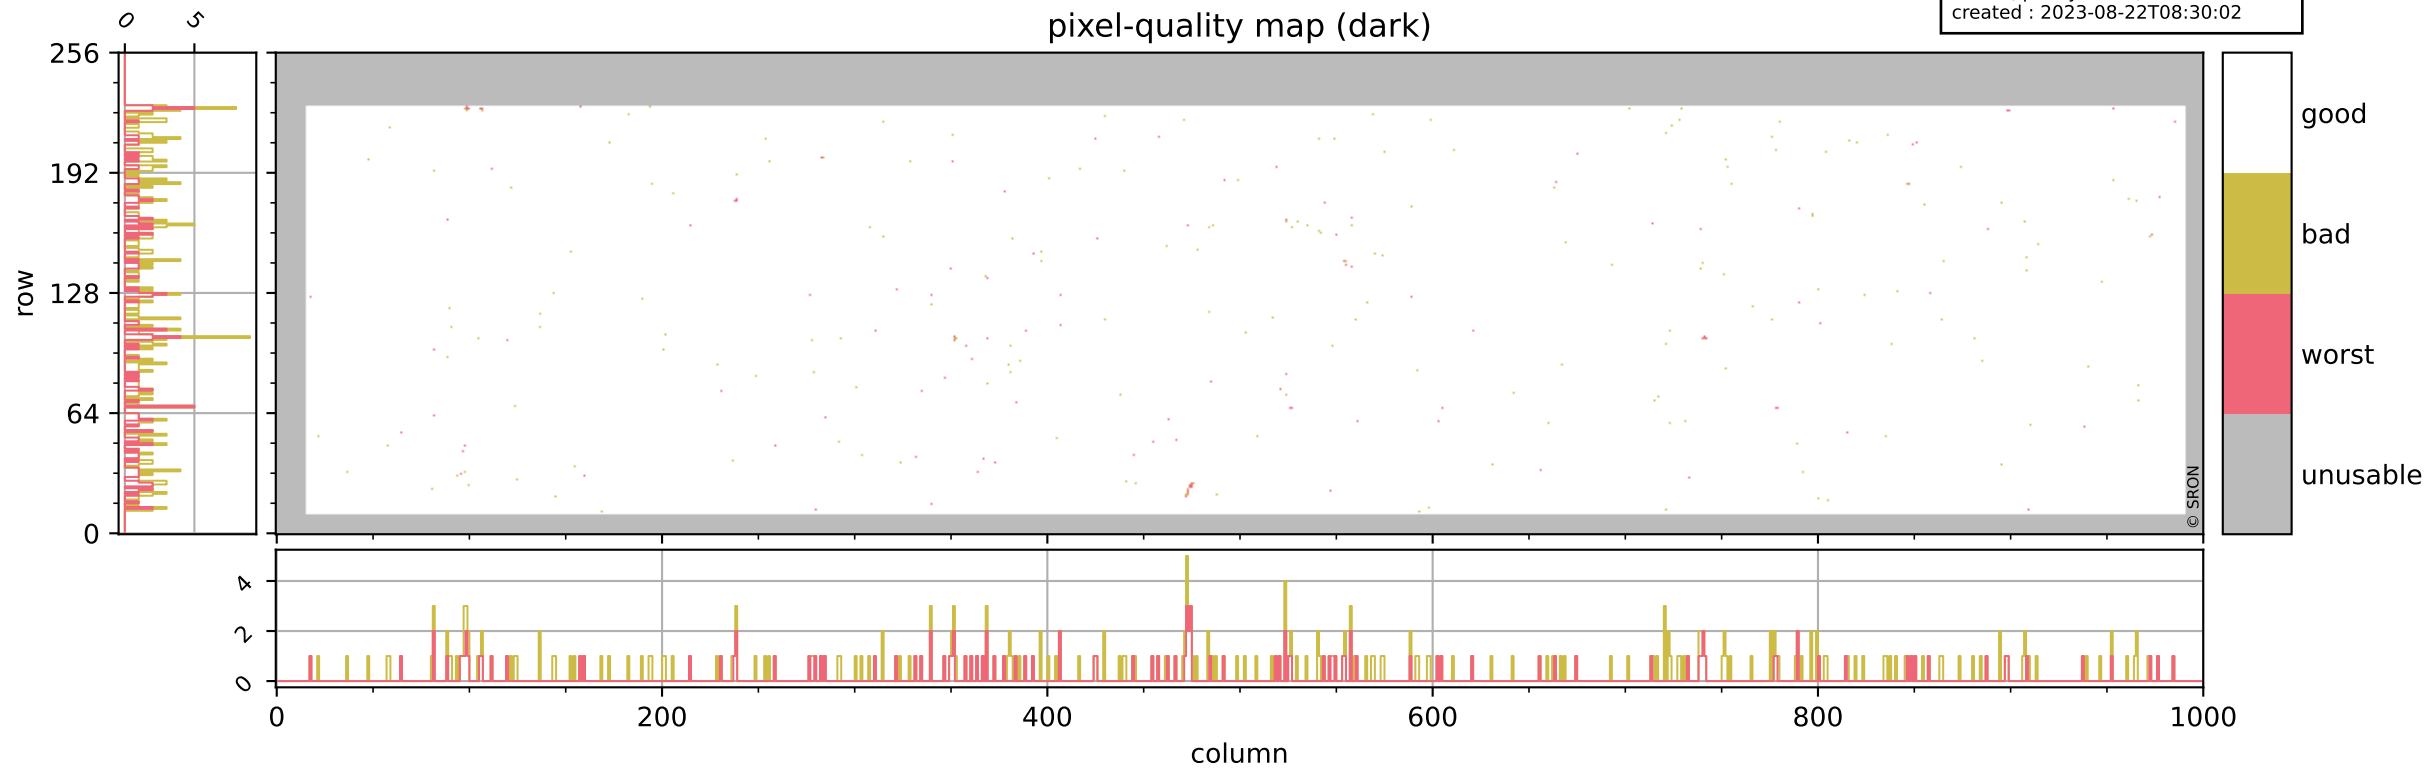

Tropomi SWIR pixel quality (official)

orbits : 19 in [21712, 21757]
coverage : 2021-12-21 / 2021-12-24
bad (quality < 0.8) : 3976
worst (quality < 0.1) : 475
created : 2023-08-22T08:30:02

pixel-quality map

Tropomi SWIR pixel quality (official)

orbits : 19 in [21712, 21757]
coverage : 2021-12-21 / 2021-12-24
bad (quality < 0.8) : 298
worst (quality < 0.1) : 116
created : 2023-08-22T08:30:02

pixel-quality map (dark)

Tropomi SWIR pixel quality (official)

orbits : 19 in [21712, 21757]
coverage : 2021-12-21 / 2021-12-24
bad (quality < 0.8) : 3736
worst (quality < 0.1) : 395
created : 2023-08-22T08:30:02

pixel-quality map (noise average)

Tropomi SWIR pixel quality (official)

orbits : 19 in [21712, 21757]
coverage : 2021-12-21 / 2021-12-24
created : 2023-08-22T08:30:03

Histograms of pixel-quality

Tropomi SWIR pixel quality (official) ground-tracks of Sentinel-5P