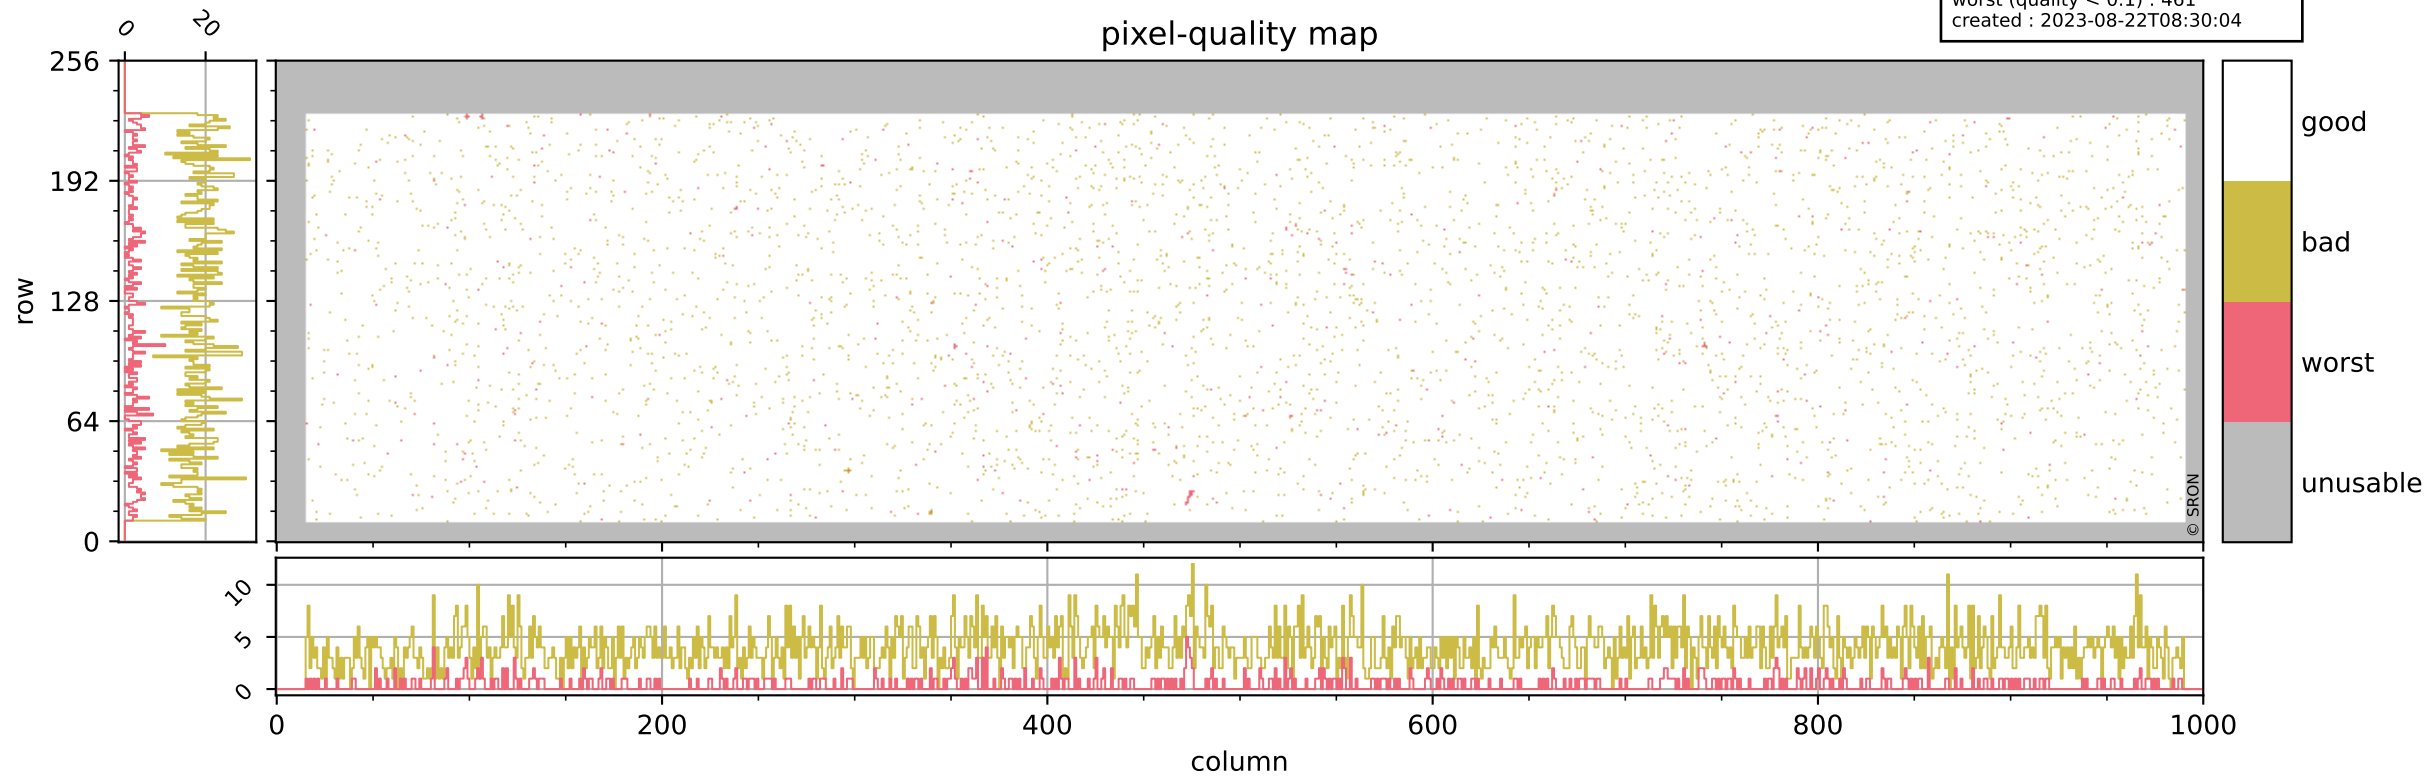

# Tropomi SWIR pixel quality (official)

orbits : 18 in [21727, 21772]  
coverage : 2021-12-23 / 2021-12-26  
bad (quality < 0.8) : 3953  
worst (quality < 0.1) : 461  
created : 2023-08-22T08:30:04

# Tropomi SWIR pixel quality (official)

orbits : 18 in [21727, 21772]  
coverage : 2021-12-23 / 2021-12-26  
bad (quality < 0.8) : 297  
worst (quality < 0.1) : 115  
created : 2023-08-22T08:30:05

## pixel-quality map (dark)

# Tropomi SWIR pixel quality (official)

orbits : 18 in [21727, 21772]  
coverage : 2021-12-23 / 2021-12-26  
bad (quality < 0.8) : 3702  
worst (quality < 0.1) : 385  
created : 2023-08-22T08:30:05