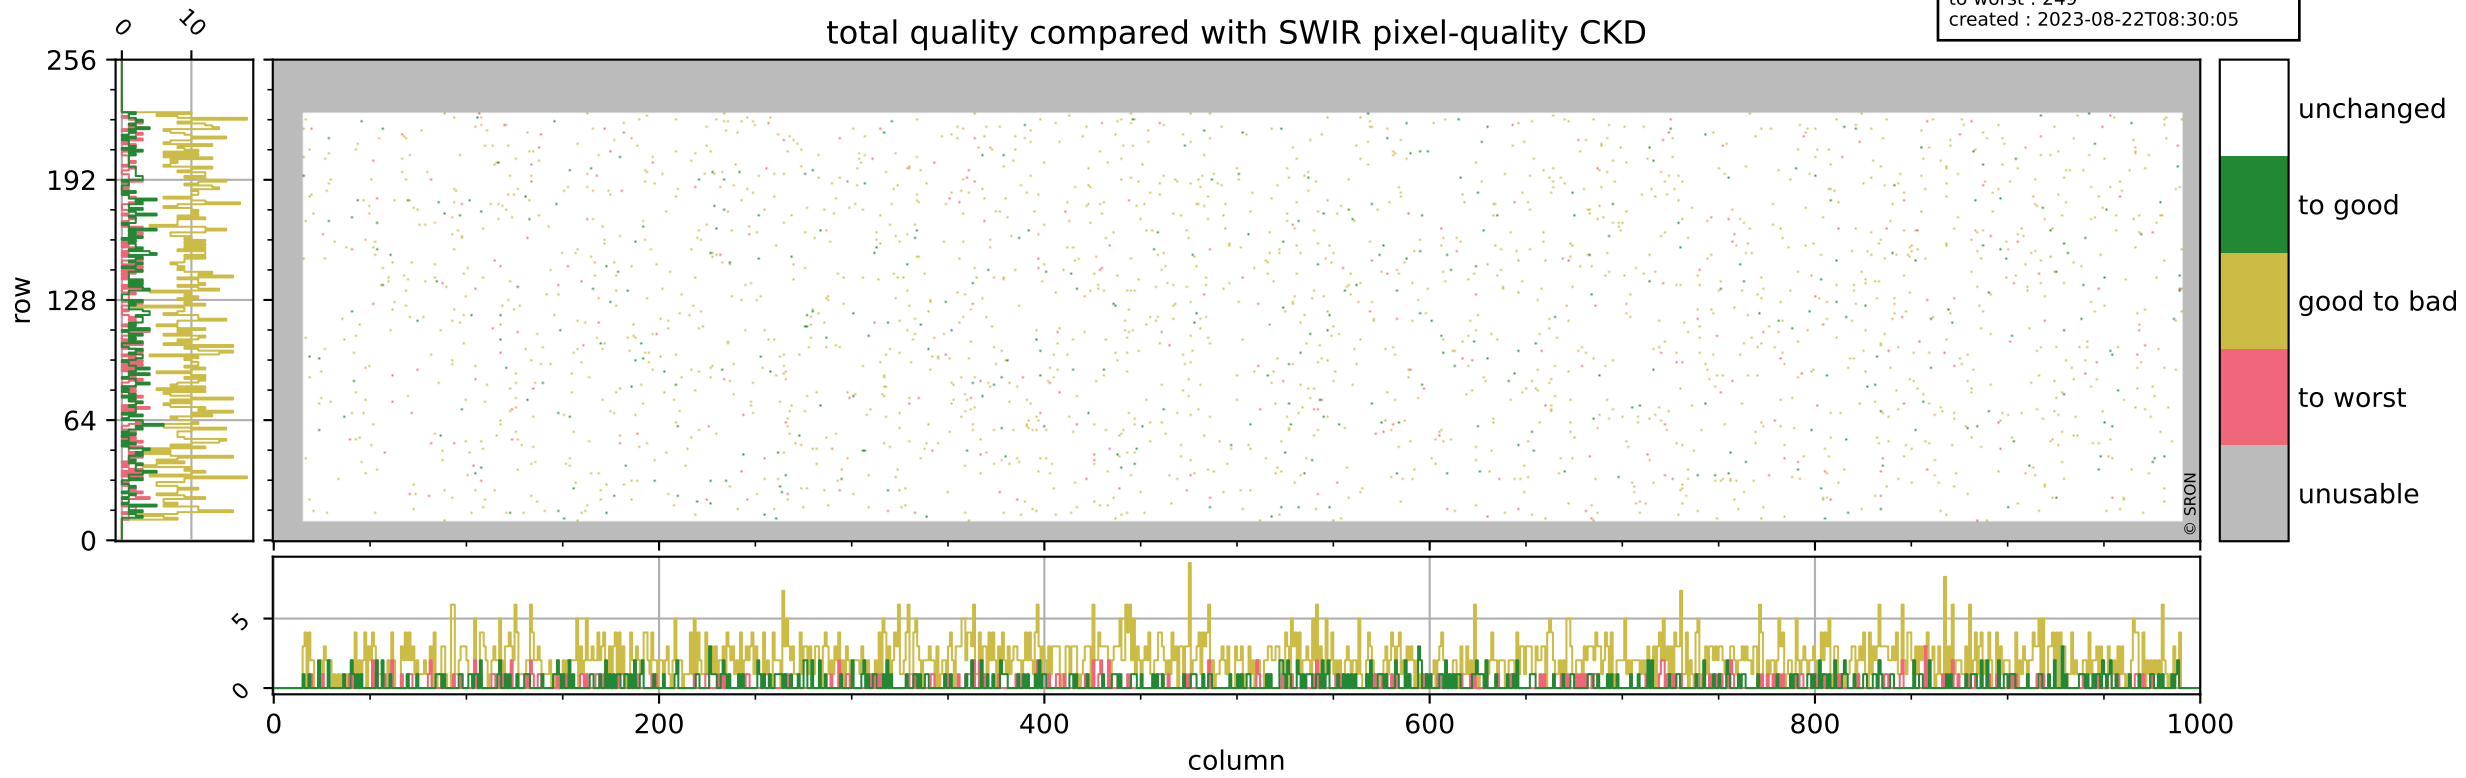

Tropomi SWIR pixel quality (official)

orbits : 18 in [21727, 21772]
coverage : 2021-12-23 / 2021-12-26
to good : 368
good to bad : 1819
to worst : 249
created : 2023-08-22T08:30:05

total quality compared with SWIR pixel-quality CKD