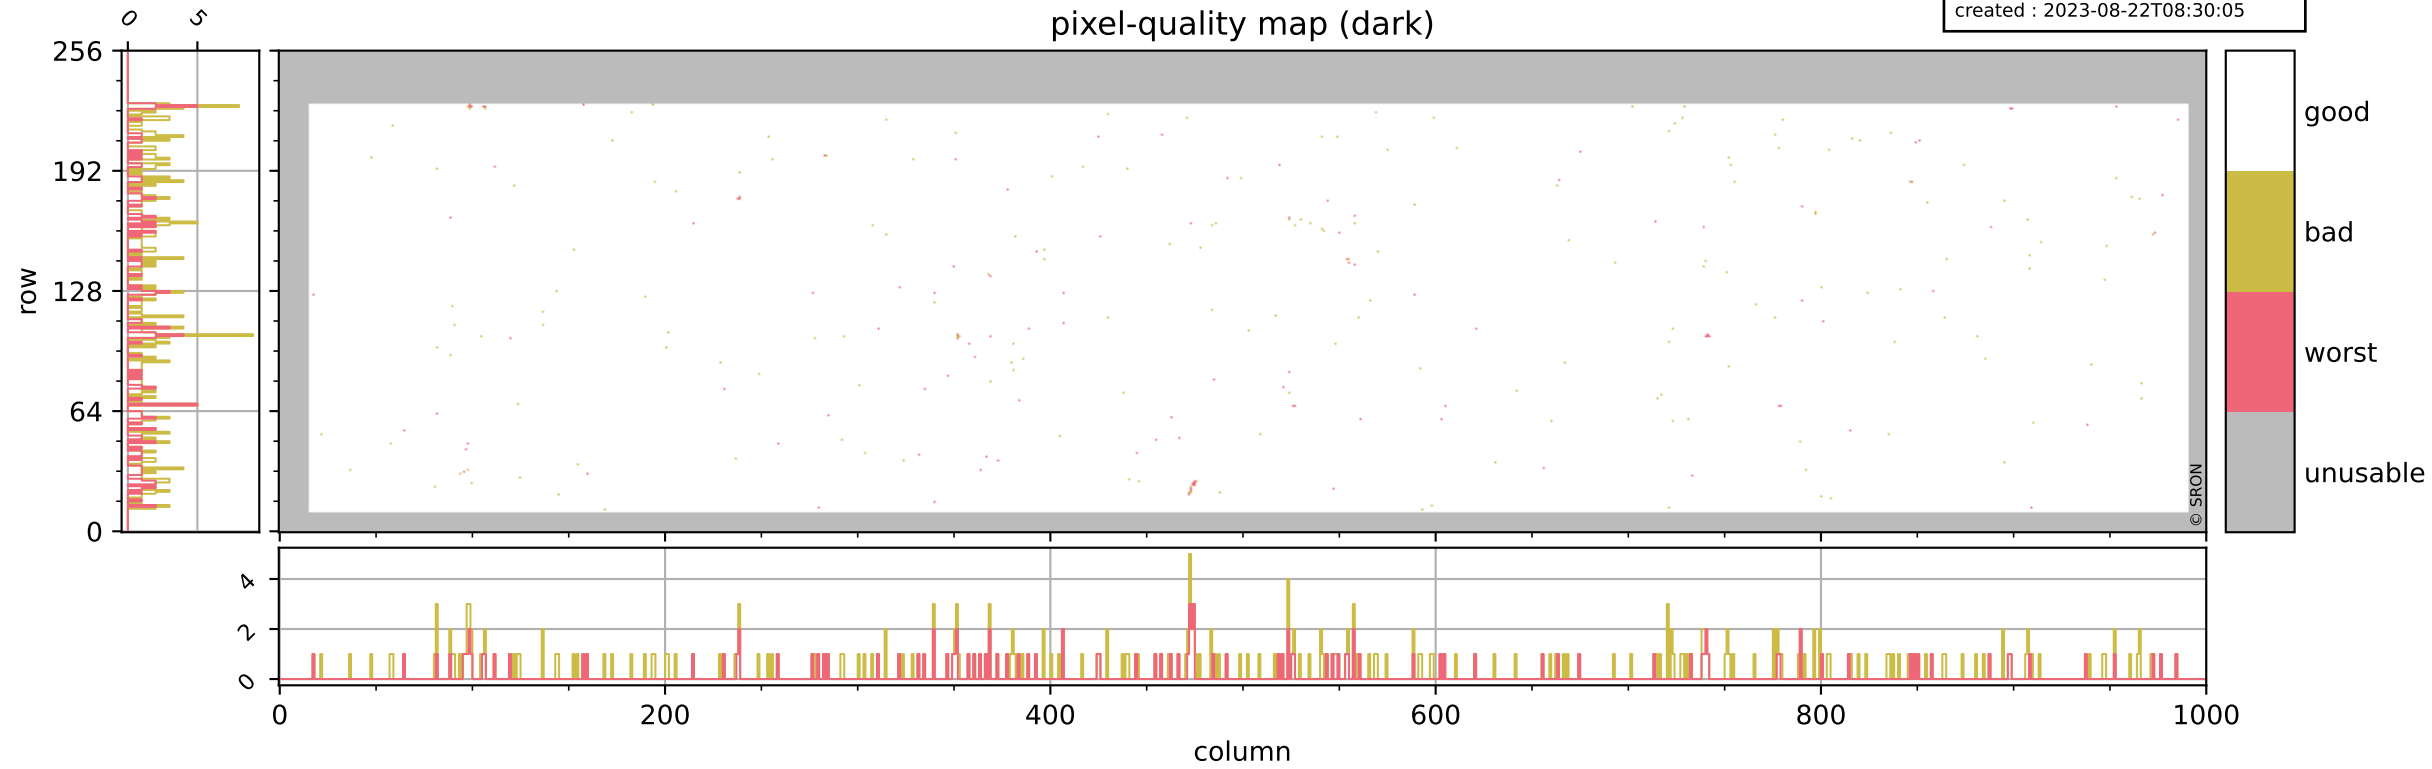

# Tropomi SWIR pixel quality (official)

orbits : 18 in [21727, 21772]  
coverage : 2021-12-23 / 2021-12-26  
bad (quality < 0.8) : 3953  
worst (quality < 0.1) : 461  
created : 2023-08-22T08:30:04

# Tropomi SWIR pixel quality (official)

orbits : 18 in [21727, 21772]  
coverage : 2021-12-23 / 2021-12-26  
bad (quality < 0.8) : 297  
worst (quality < 0.1) : 115  
created : 2023-08-22T08:30:05

## pixel-quality map (dark)

# Tropomi SWIR pixel quality (official)

orbits : 18 in [21727, 21772]  
coverage : 2021-12-23 / 2021-12-26  
bad (quality < 0.8) : 3702  
worst (quality < 0.1) : 385  
created : 2023-08-22T08:30:05