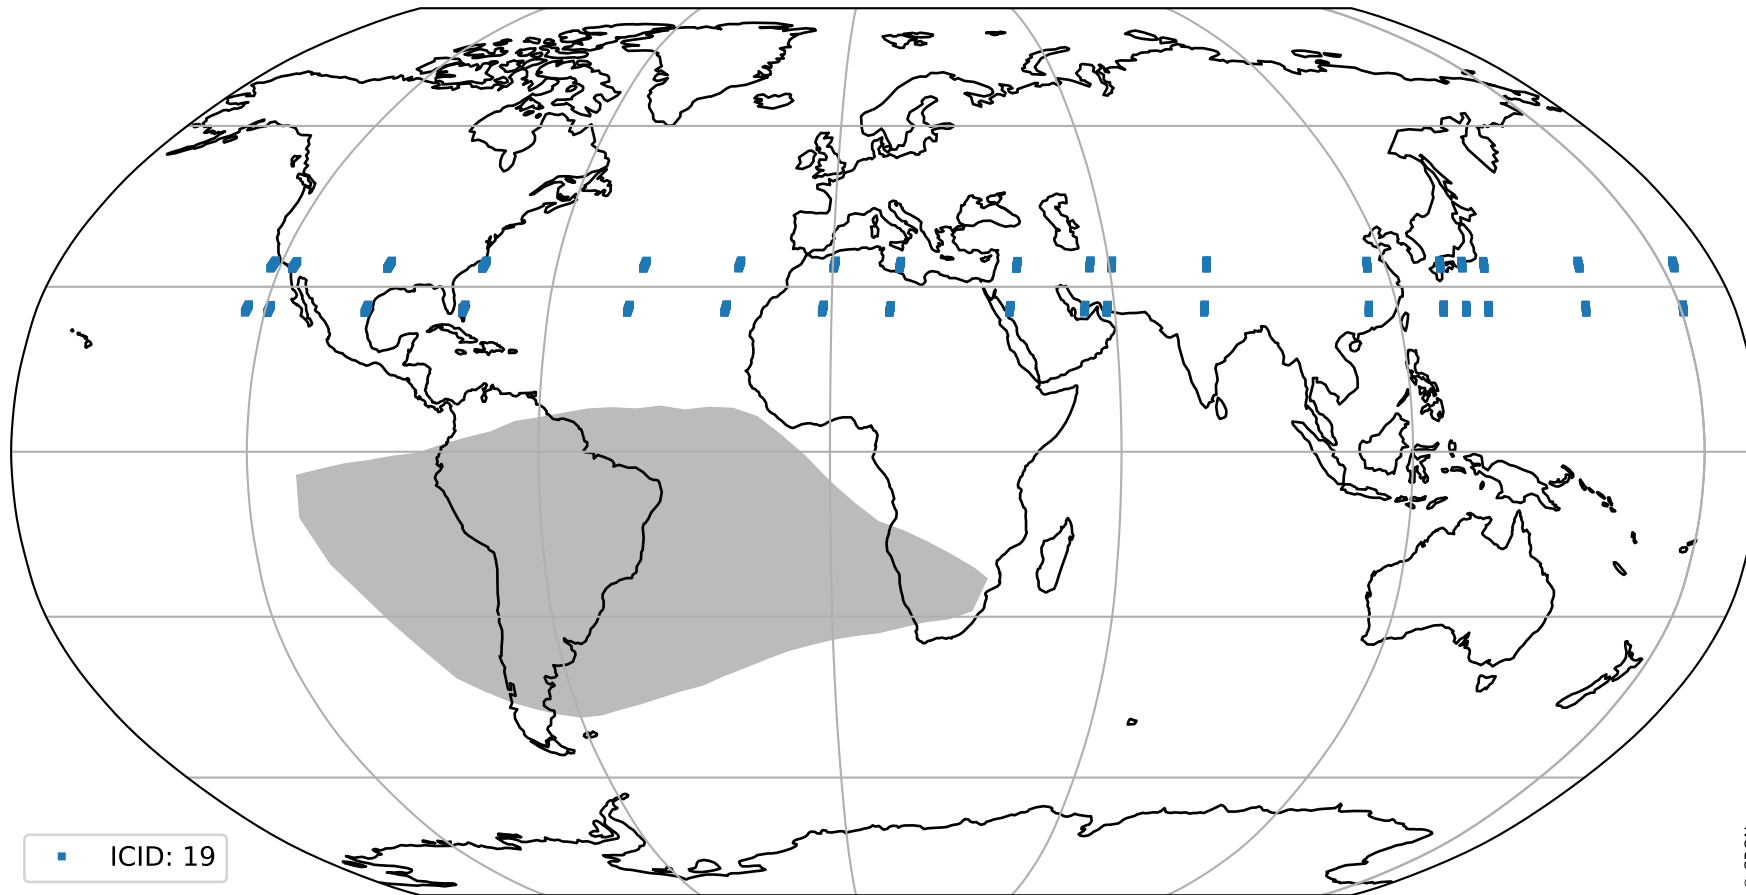

# Tropomi SWIR pixel quality (official)

orbits : 18 in [21727, 21772]  
coverage : 2021-12-23 / 2021-12-26  
created : 2023-08-22T08:30:05

## Histograms of pixel-quality

# Tropomi SWIR pixel quality (official) ground-tracks of Sentinel-5P

orbits : 18 in [21727, 21772]  
coverage : 2021-12-23 / 2021-12-26  
created : 2023-08-22T08:30:06