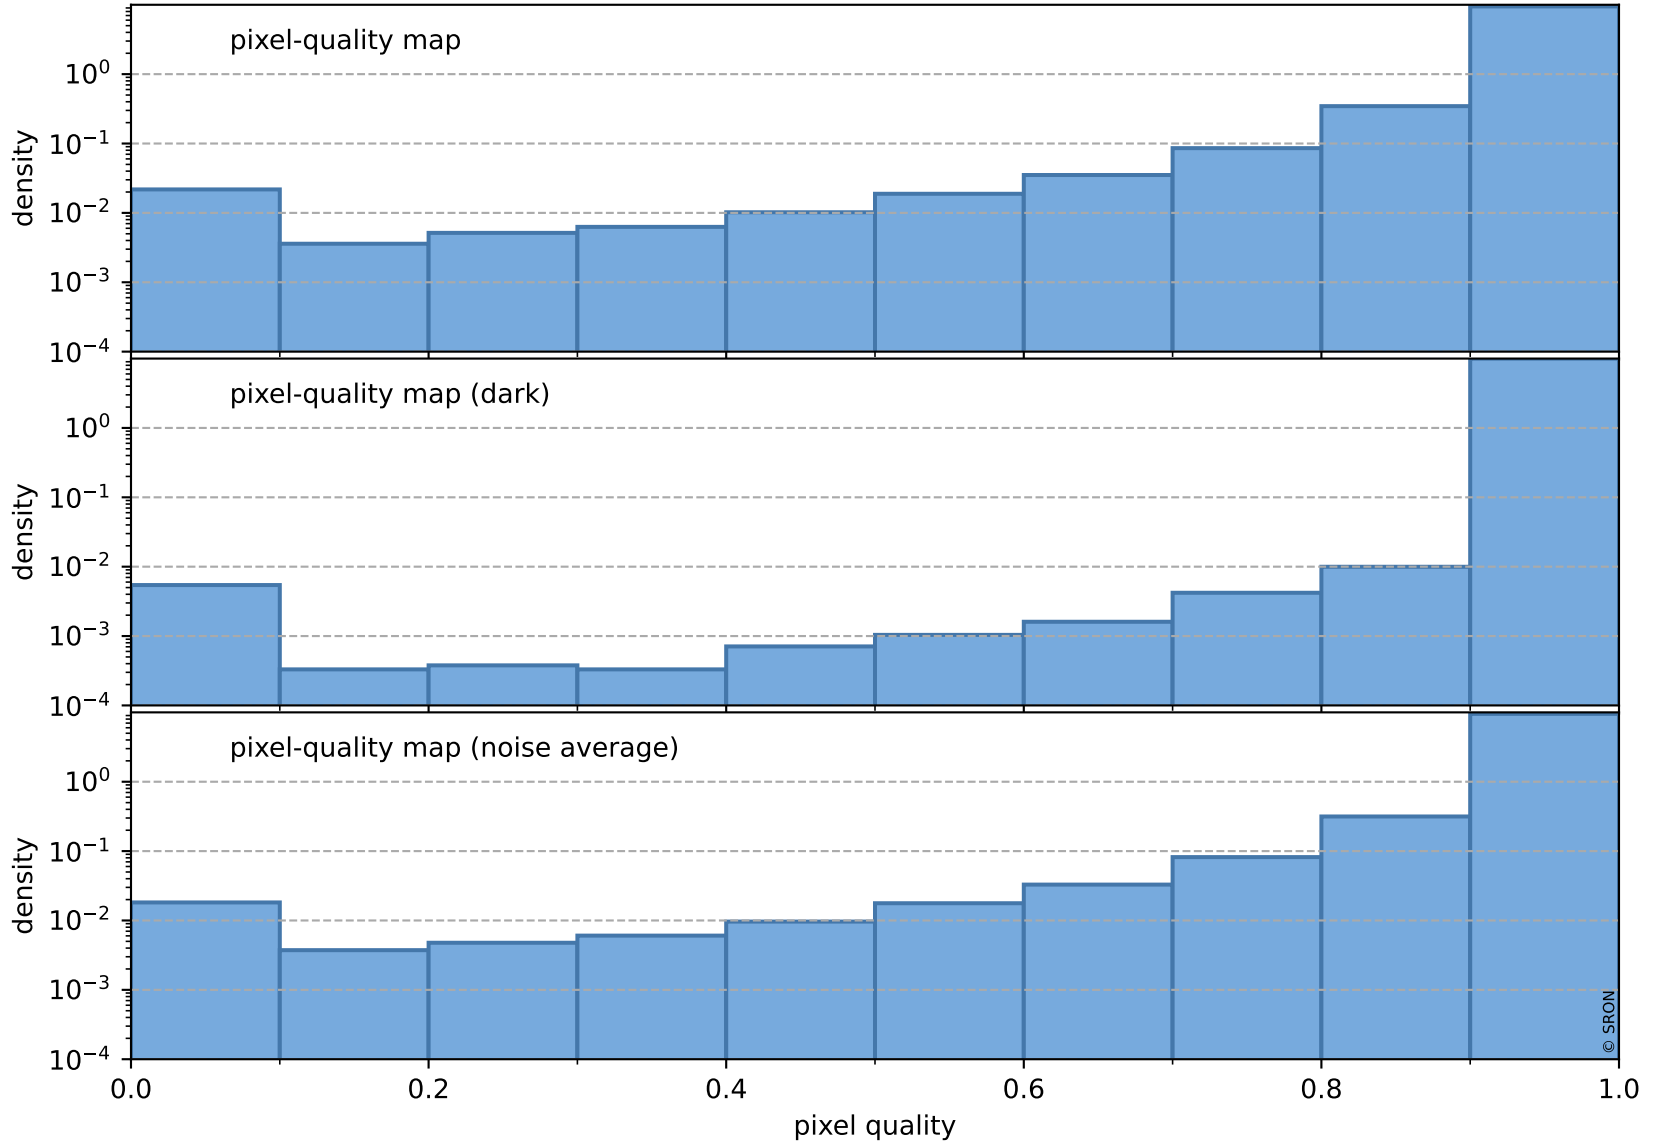

Tropomi SWIR pixel quality (official)

orbits : 18 in [21727, 21772]
coverage : 2021-12-23 / 2021-12-26
created : 2023-08-22T08:30:05

Histograms of pixel-quality