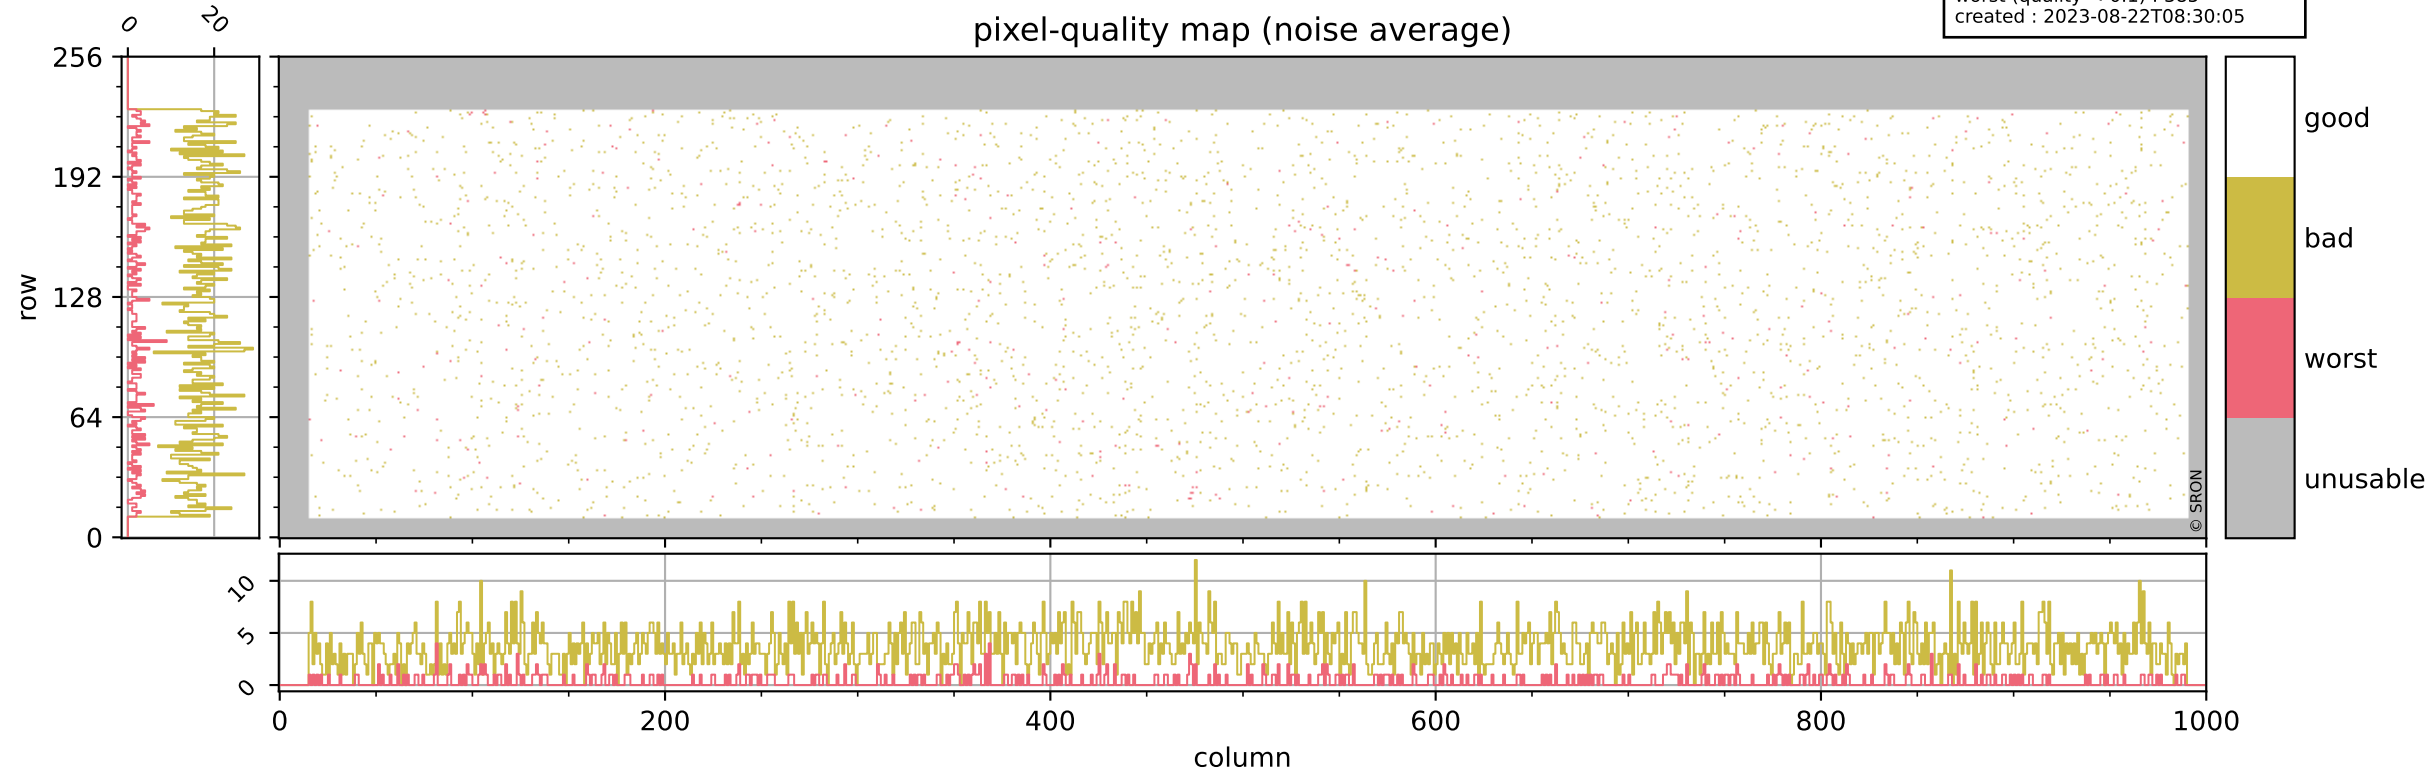

Tropomi SWIR pixel quality (official)

orbits : 18 in [21727, 21772]
coverage : 2021-12-23 / 2021-12-26
bad (quality < 0.8) : 3702
worst (quality < 0.1) : 385
created : 2023-08-22T08:30:05

pixel-quality map (noise average)