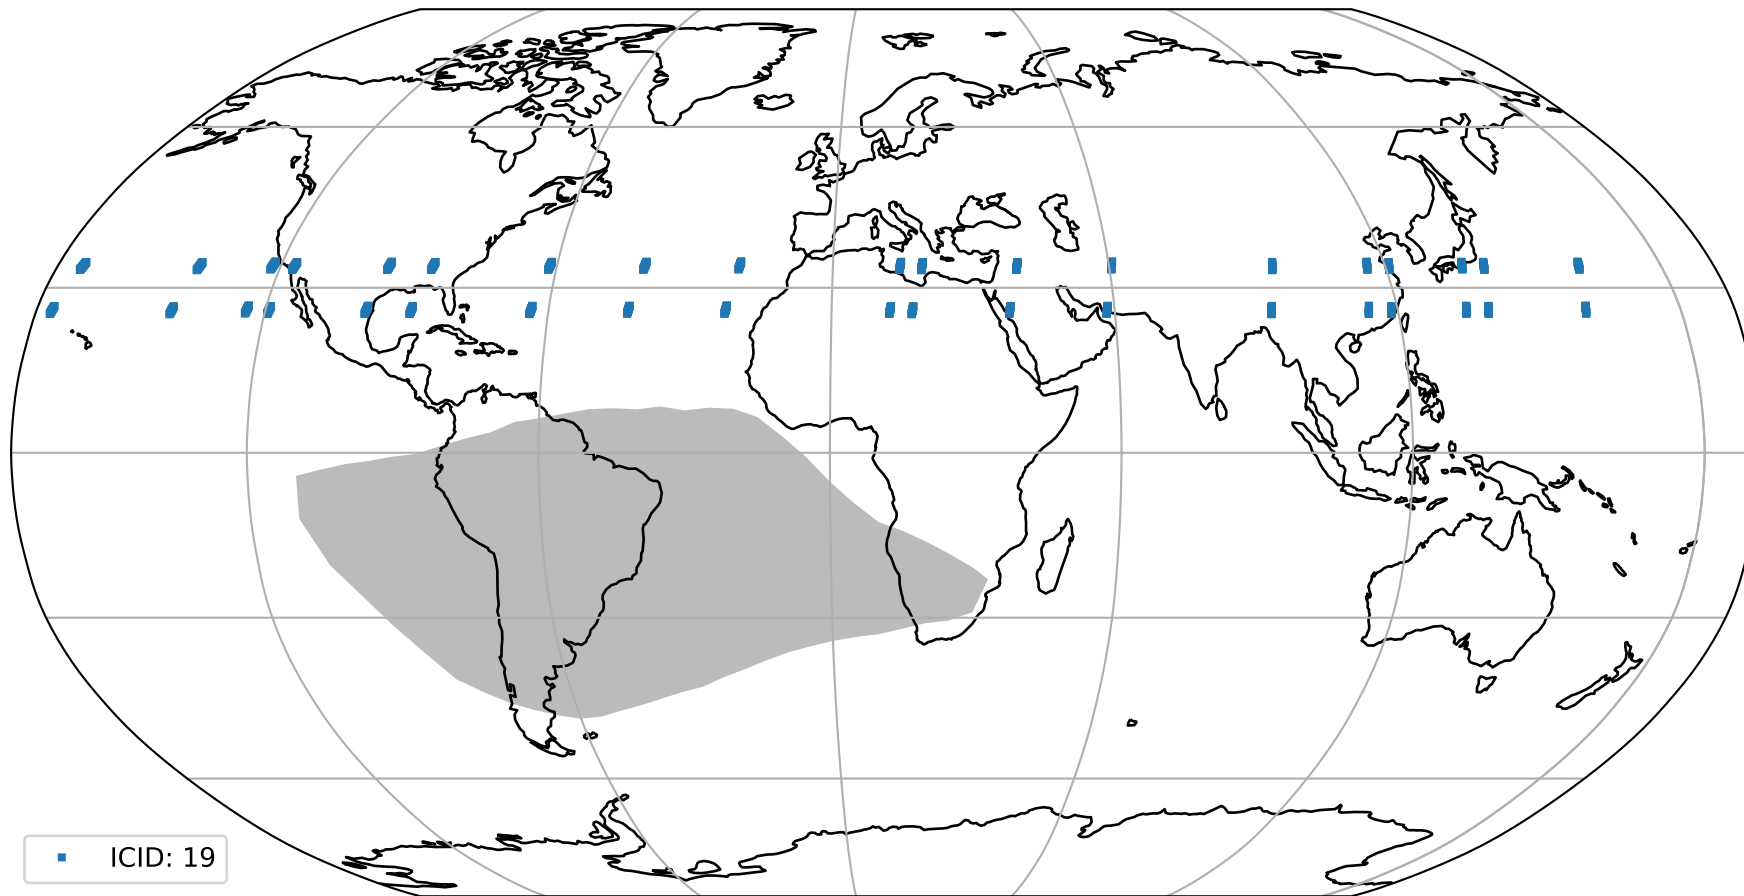

Tropomi SWIR pixel quality (official)

orbits : 19 in [21742, 21787]
coverage : 2021-12-24 / 2021-12-27
to good : 358
good to bad : 1802
to worst : 253
created : 2023-08-22T08:30:07

total quality compared with SWIR pixel-quality CKD

Tropomi SWIR pixel quality (official)

orbits : 19 in [21742, 21787]
coverage : 2021-12-24 / 2021-12-27
created : 2023-08-22T08:30:08

Histograms of pixel-quality

Tropomi SWIR pixel quality (official) ground-tracks of Sentinel-5P

orbits : 19 in [21742, 21787]
coverage : 2021-12-24 / 2021-12-27
created : 2023-08-22T08:30:08

Tropomi SWIR pixel quality (official)

orbits : [2827, 21787]
coverage : 2018-04-30 / 2021-12-27
created : 2023-08-22T08:30:08