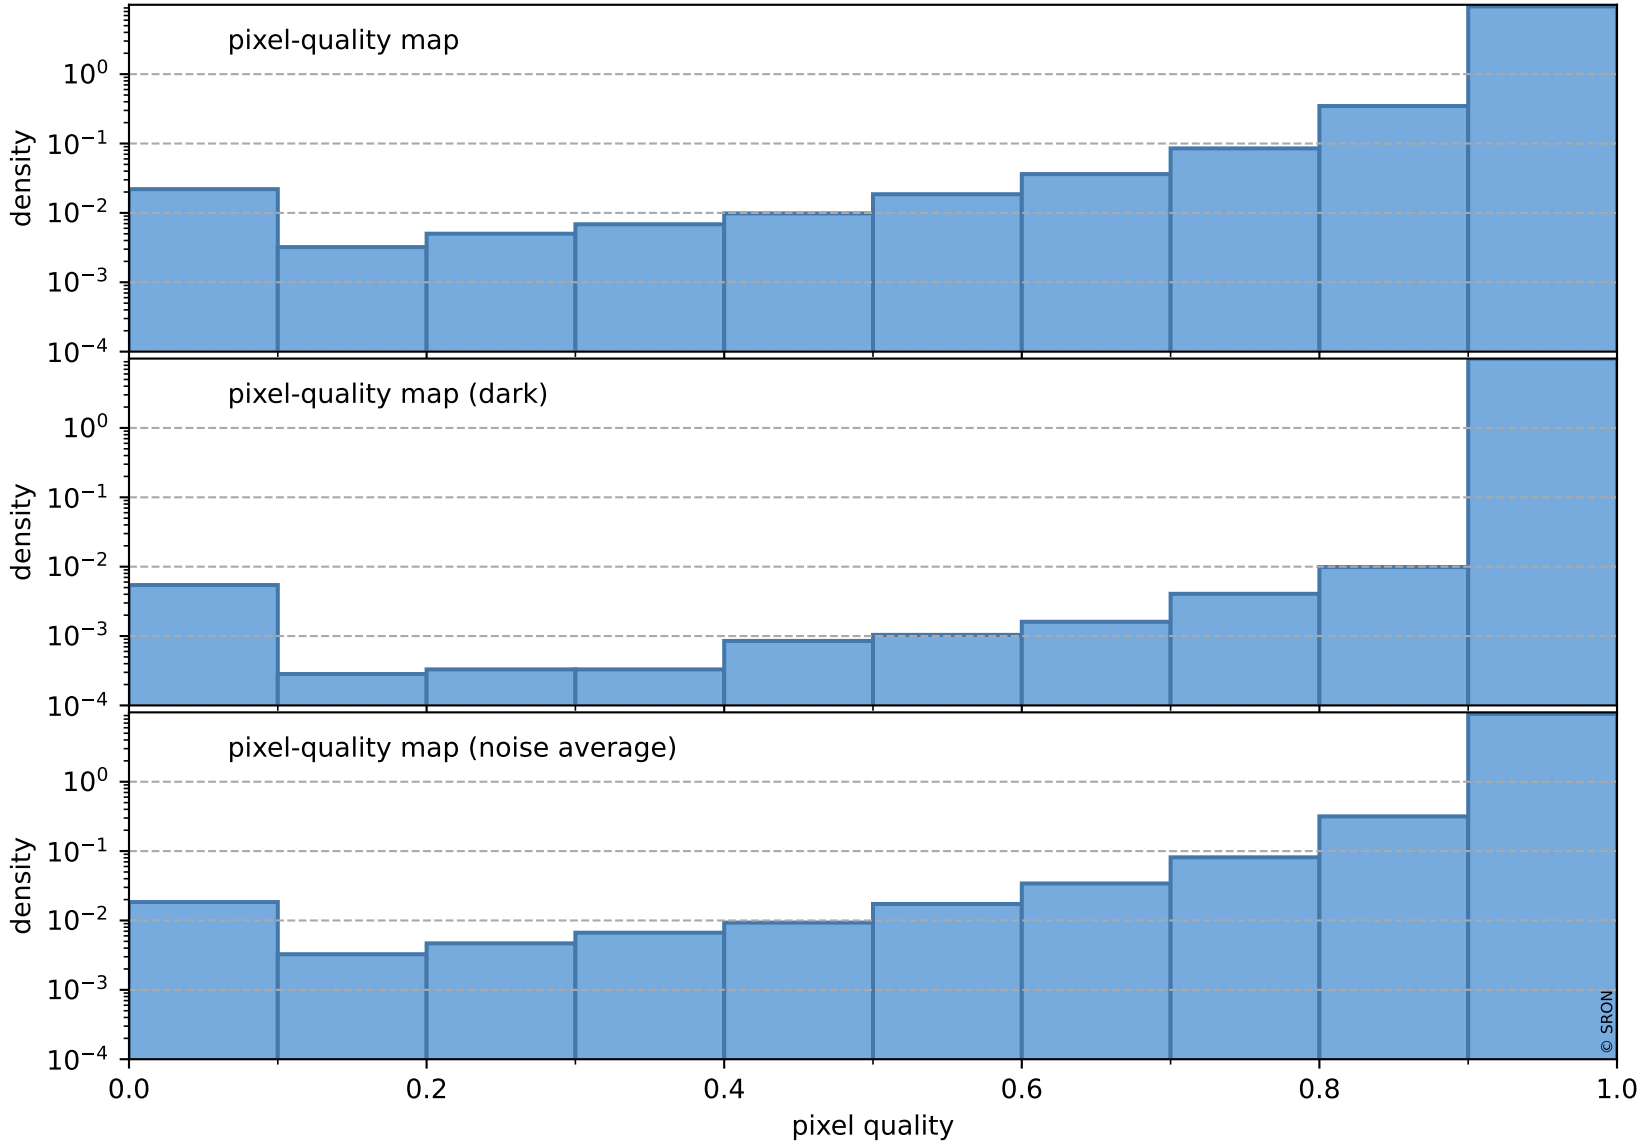

Tropomi SWIR pixel quality (official)

orbits : 19 in [21742, 21787]
coverage : 2021-12-24 / 2021-12-27
to good : 358
good to bad : 1802
to worst : 253
created : 2023-08-22T08:30:07

total quality compared with SWIR pixel-quality CKD

Tropomi SWIR pixel quality (official)

orbits : 19 in [21742, 21787]
coverage : 2021-12-24 / 2021-12-27
created : 2023-08-22T08:30:08

Histograms of pixel-quality

Tropomi SWIR pixel quality (official) ground-tracks of Sentinel-5P

orbits : 19 in [21742, 21787]
coverage : 2021-12-24 / 2021-12-27
created : 2023-08-22T08:30:08

Tropomi SWIR pixel quality (official)

orbits : [2827, 21787]
coverage : 2018-04-30 / 2021-12-27
created : 2023-08-22T08:30:08