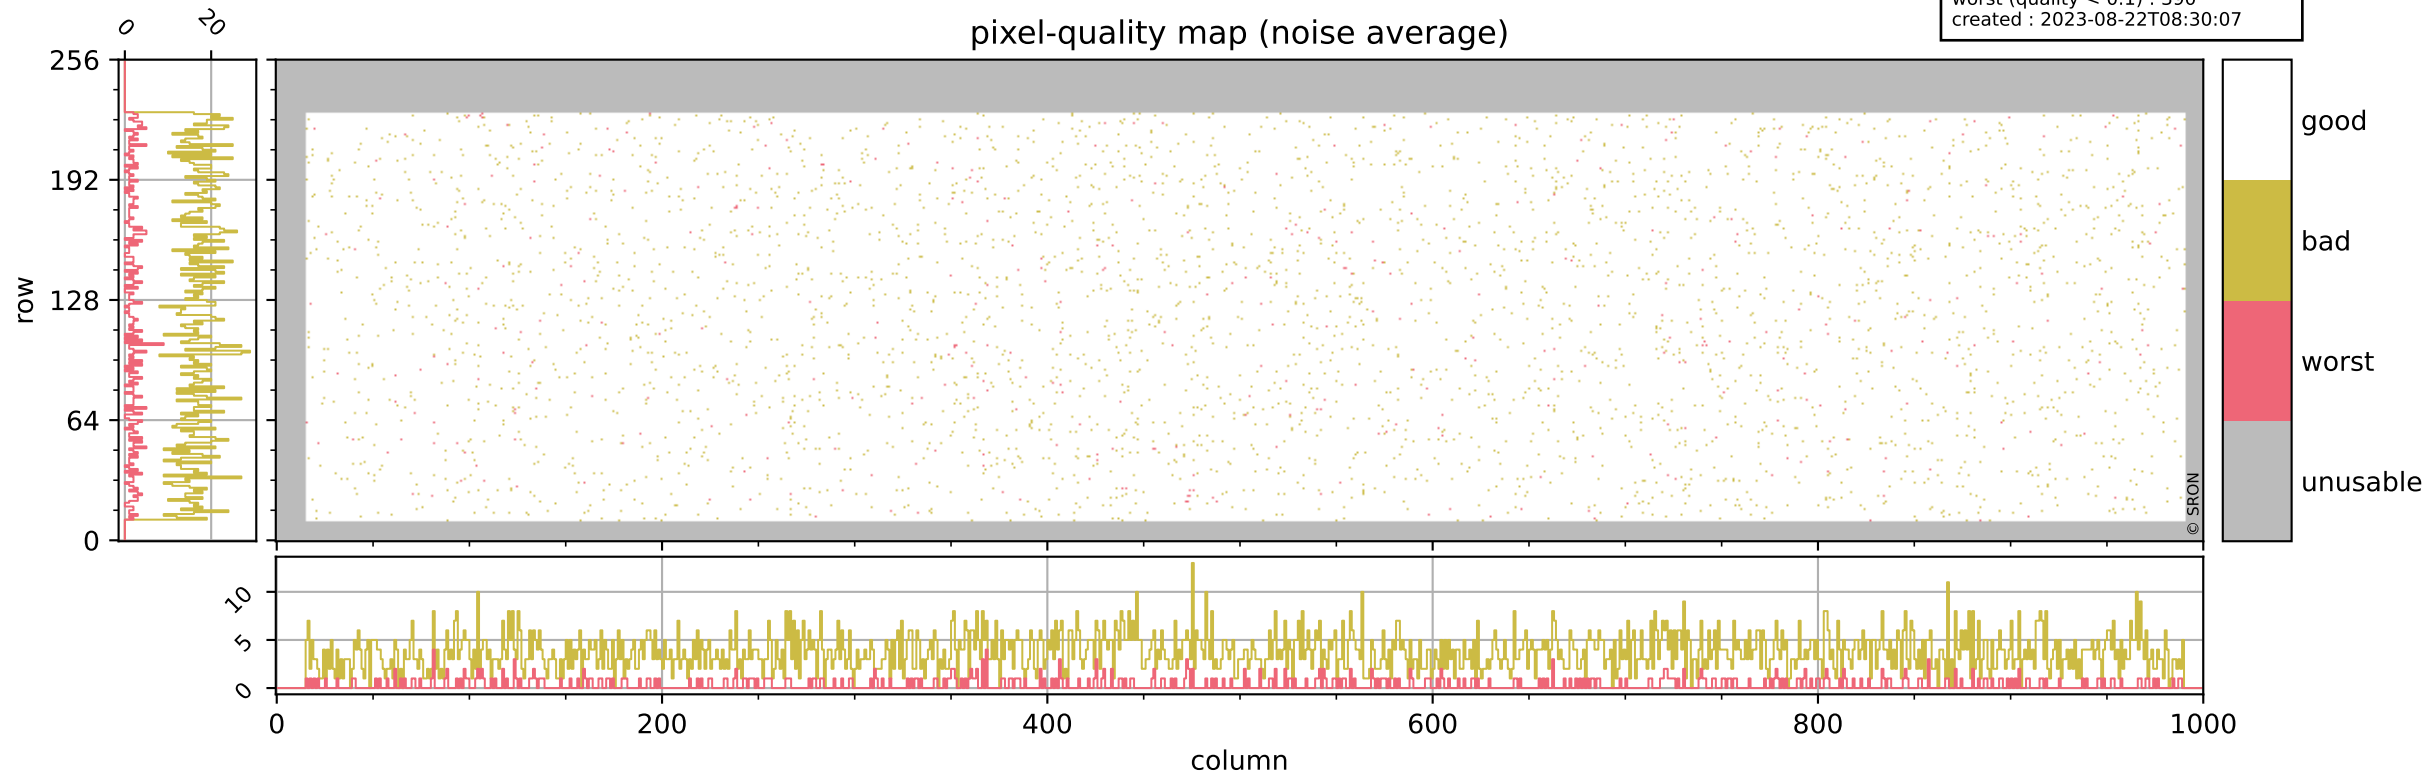

Tropomi SWIR pixel quality (official)

orbits : 19 in [21742, 21787]
coverage : 2021-12-24 / 2021-12-27
bad (quality < 0.8) : 295
worst (quality < 0.1) : 115
created : 2023-08-22T08:30:07

pixel-quality map (dark)

Tropomi SWIR pixel quality (official)

orbits : 19 in [21742, 21787]
coverage : 2021-12-24 / 2021-12-27
bad (quality < 0.8) : 3705
worst (quality < 0.1) : 390
created : 2023-08-22T08:30:07

pixel-quality map (noise average)

Tropomi SWIR pixel quality (official)

orbits : 19 in [21742, 21787]
coverage : 2021-12-24 / 2021-12-27
to good : 358
good to bad : 1802
to worst : 253
created : 2023-08-22T08:30:07

total quality compared with SWIR pixel-quality CKD

Tropomi SWIR pixel quality (official)

orbits : 19 in [21742, 21787]
coverage : 2021-12-24 / 2021-12-27
created : 2023-08-22T08:30:08

Histograms of pixel-quality

Tropomi SWIR pixel quality (official) ground-tracks of Sentinel-5P