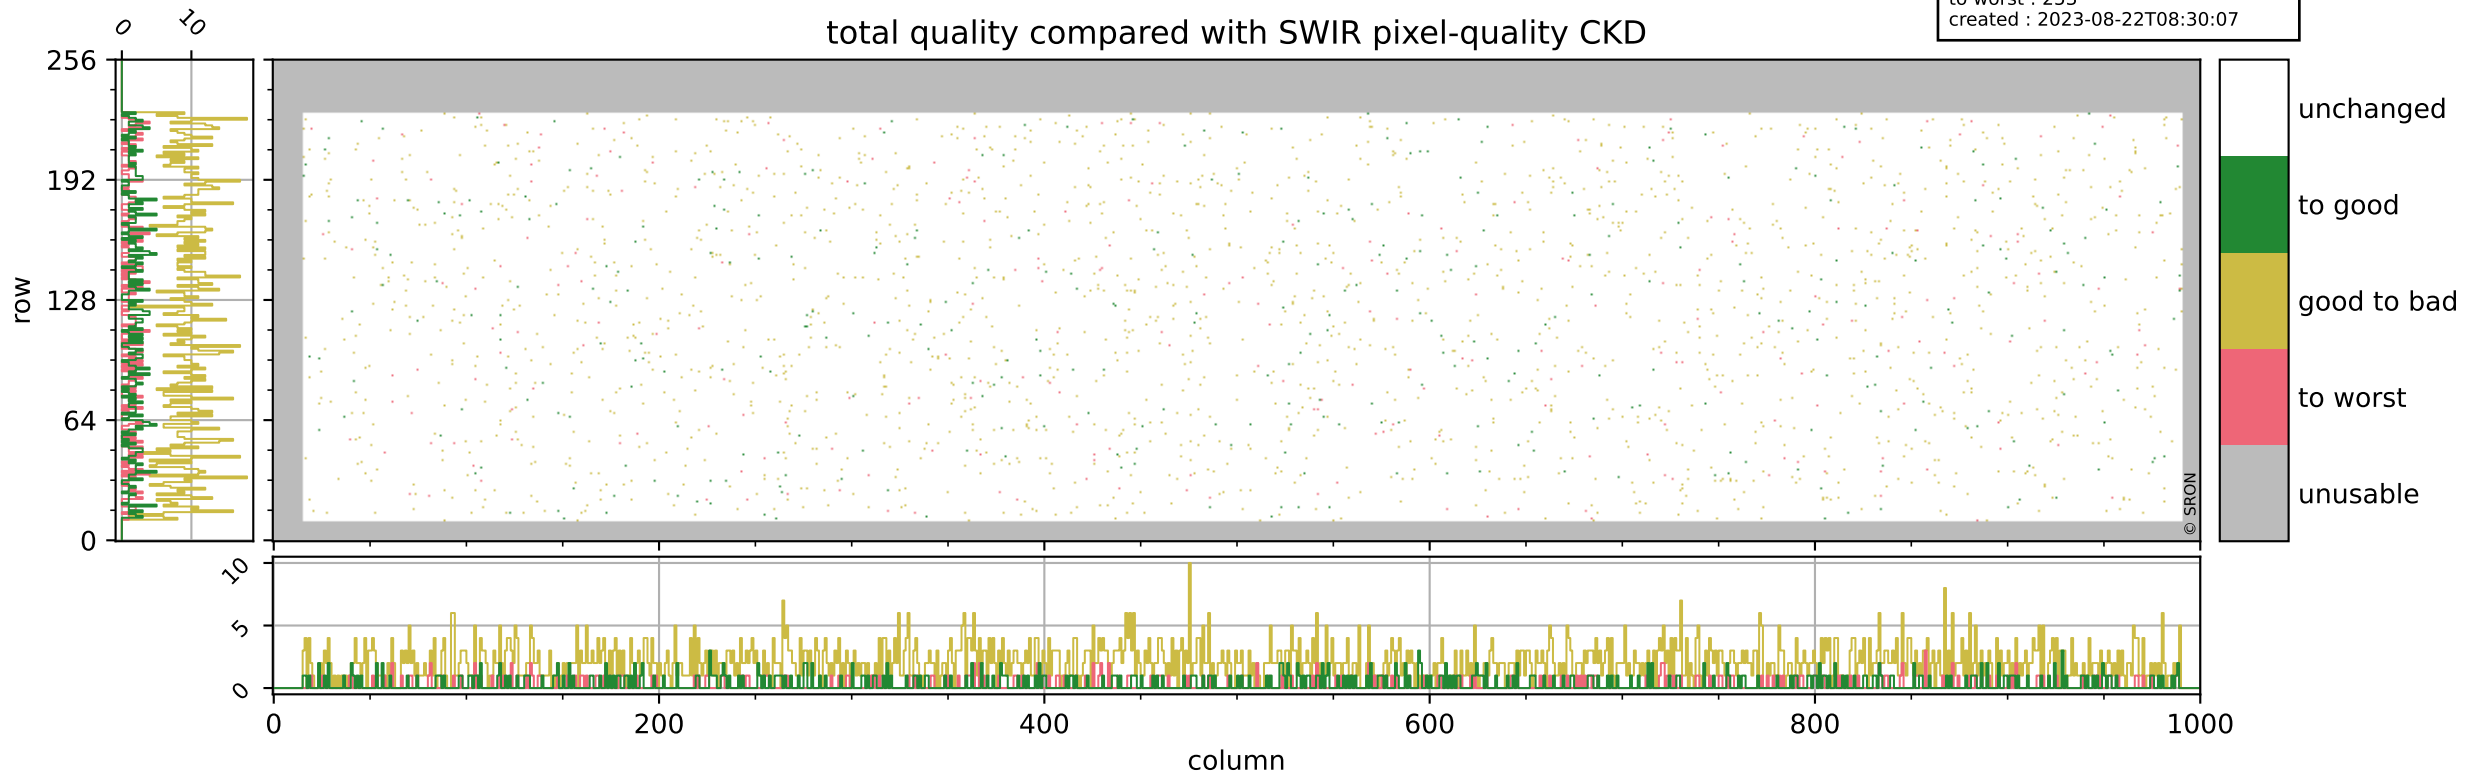

Tropomi SWIR pixel quality (official)

orbits : 19 in [21742, 21787]
coverage : 2021-12-24 / 2021-12-27
bad (quality < 0.8) : 3705
worst (quality < 0.1) : 390
created : 2023-08-22T08:30:07

pixel-quality map (noise average)

Tropomi SWIR pixel quality (official)

orbits : 19 in [21742, 21787]
coverage : 2021-12-24 / 2021-12-27
to good : 358
good to bad : 1802
to worst : 253
created : 2023-08-22T08:30:07

total quality compared with SWIR pixel-quality CKD

Tropomi SWIR pixel quality (official)

orbits : 19 in [21742, 21787]
coverage : 2021-12-24 / 2021-12-27
created : 2023-08-22T08:30:08

Histograms of pixel-quality

Tropomi SWIR pixel quality (official) ground-tracks of Sentinel-5P

orbits : 19 in [21742, 21787]
coverage : 2021-12-24 / 2021-12-27
created : 2023-08-22T08:30:08

Tropomi SWIR pixel quality (official)

orbits : [2827, 21787]
coverage : 2018-04-30 / 2021-12-27
created : 2023-08-22T08:30:08