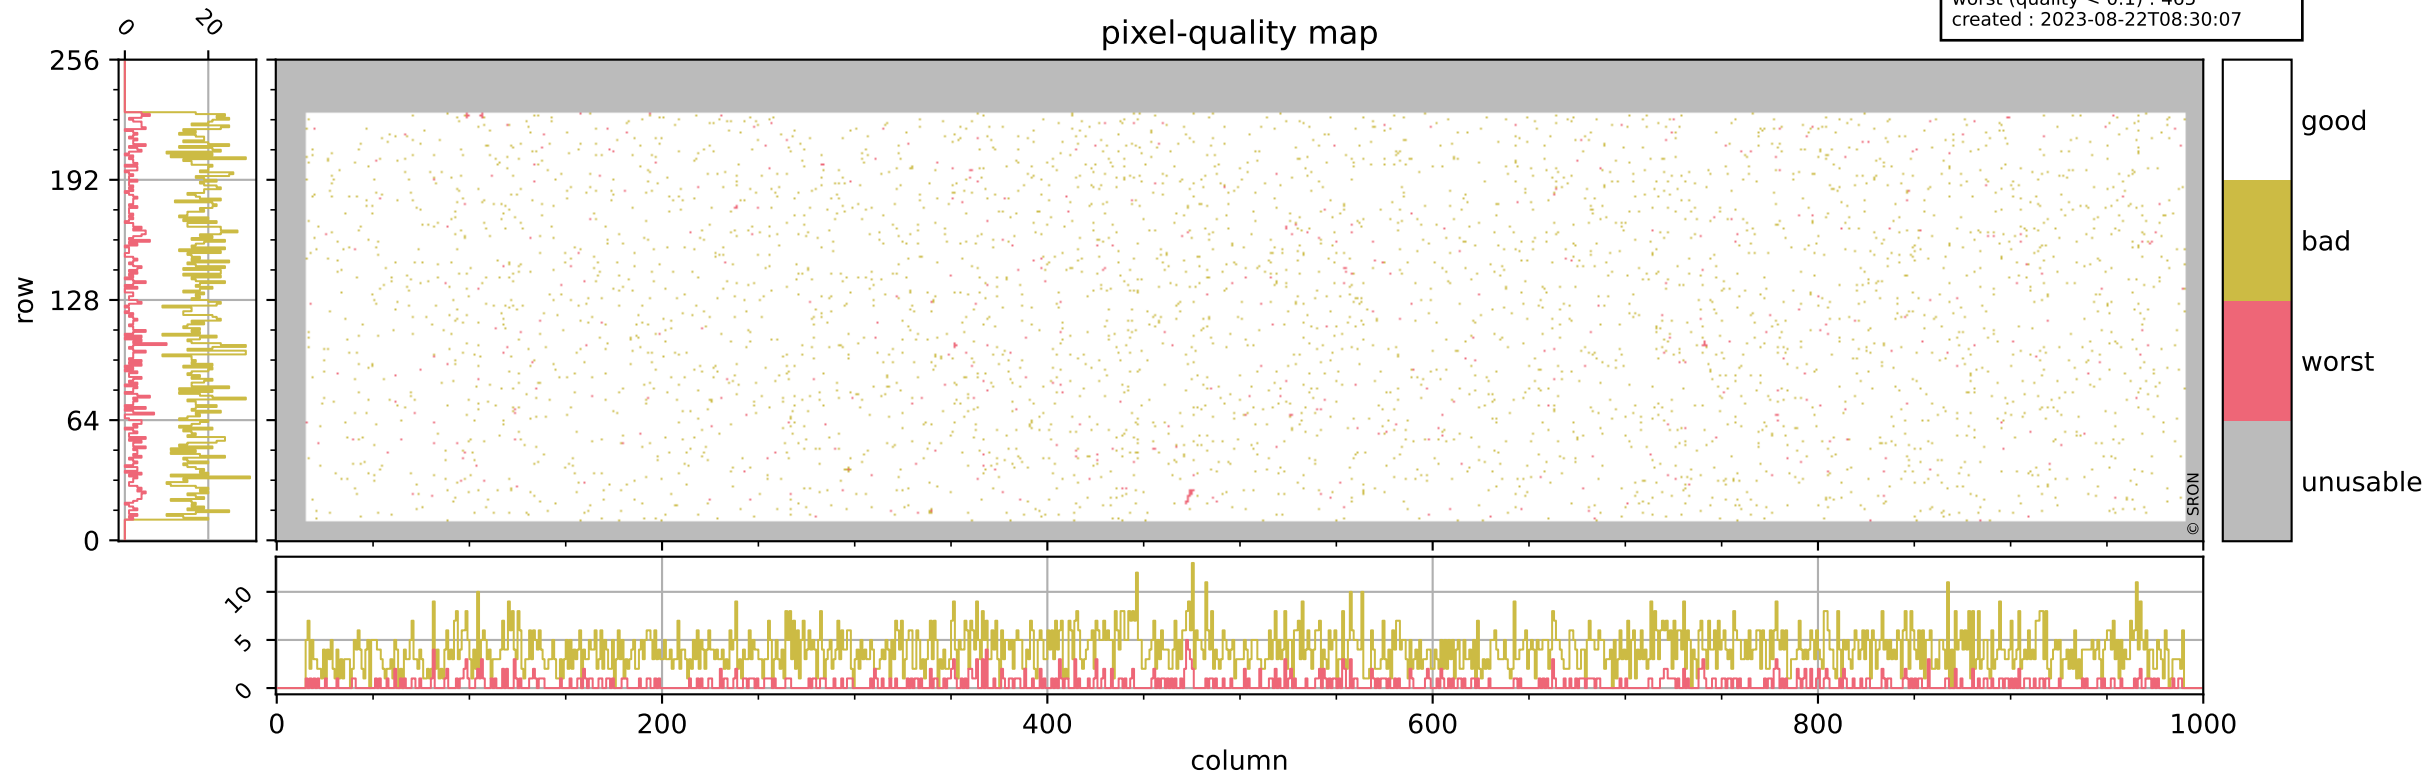

Tropomi SWIR pixel quality (official)

orbits : 19 in [21742, 21787]
coverage : 2021-12-24 / 2021-12-27
bad (quality < 0.8) : 3951
worst (quality < 0.1) : 465
created : 2023-08-22T08:30:07

pixel-quality map

Tropomi SWIR pixel quality (official)

orbits : 19 in [21742, 21787]
coverage : 2021-12-24 / 2021-12-27
bad (quality < 0.8) : 295
worst (quality < 0.1) : 115
created : 2023-08-22T08:30:07

pixel-quality map (dark)

Tropomi SWIR pixel quality (official)

orbits : 19 in [21742, 21787]
coverage : 2021-12-24 / 2021-12-27
bad (quality < 0.8) : 3705
worst (quality < 0.1) : 390
created : 2023-08-22T08:30:07

pixel-quality map (noise average)

Tropomi SWIR pixel quality (official)

orbits : 19 in [21742, 21787]
coverage : 2021-12-24 / 2021-12-27
created : 2023-08-22T08:30:08

Histograms of pixel-quality

Tropomi SWIR pixel quality (official) ground-tracks of Sentinel-5P