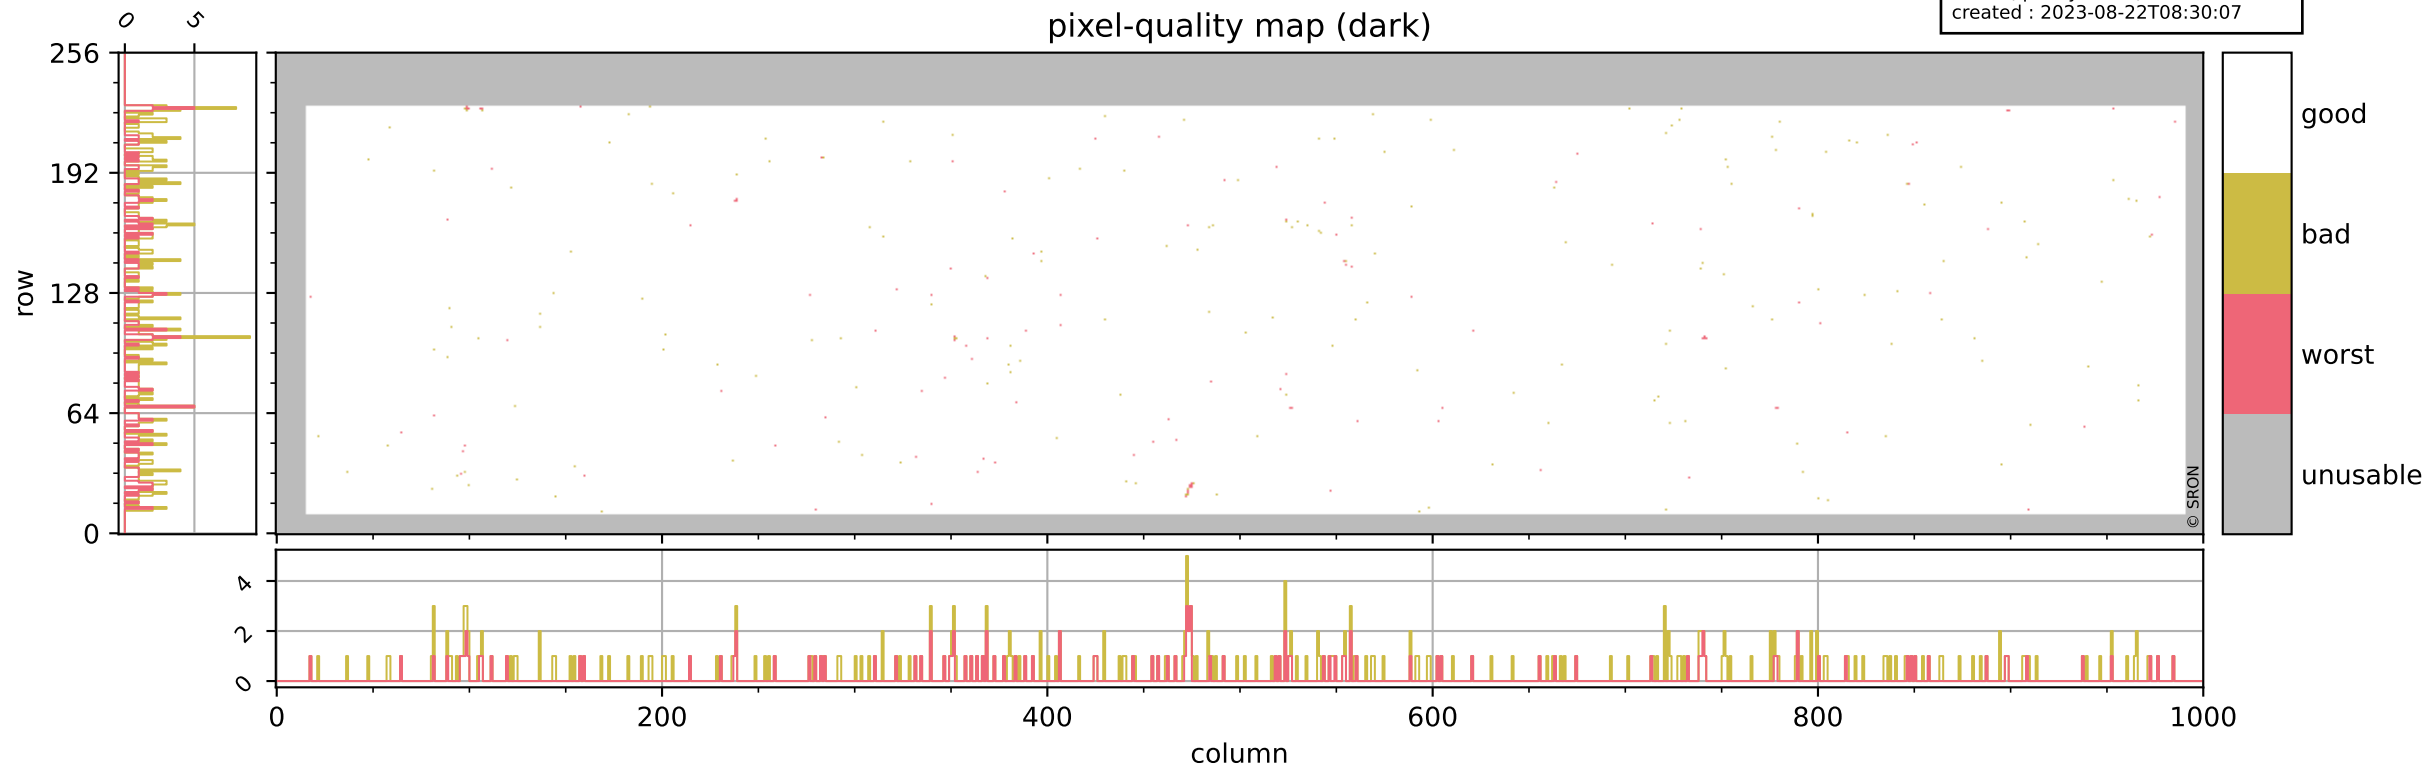

Tropomi SWIR pixel quality (official)

orbits : 19 in [21742, 21787]
coverage : 2021-12-24 / 2021-12-27
bad (quality < 0.8) : 3951
worst (quality < 0.1) : 465
created : 2023-08-22T08:30:07

pixel-quality map

Tropomi SWIR pixel quality (official)

orbits : 19 in [21742, 21787]
coverage : 2021-12-24 / 2021-12-27
bad (quality < 0.8) : 295
worst (quality < 0.1) : 115
created : 2023-08-22T08:30:07

pixel-quality map (dark)

Tropomi SWIR pixel quality (official)

orbits : 19 in [21742, 21787]
coverage : 2021-12-24 / 2021-12-27
bad (quality < 0.8) : 3705
worst (quality < 0.1) : 390
created : 2023-08-22T08:30:07

pixel-quality map (noise average)

Tropomi SWIR pixel quality (official)

orbits : 19 in [21742, 21787]
coverage : 2021-12-24 / 2021-12-27
created : 2023-08-22T08:30:08

Histograms of pixel-quality

Tropomi SWIR pixel quality (official) ground-tracks of Sentinel-5P