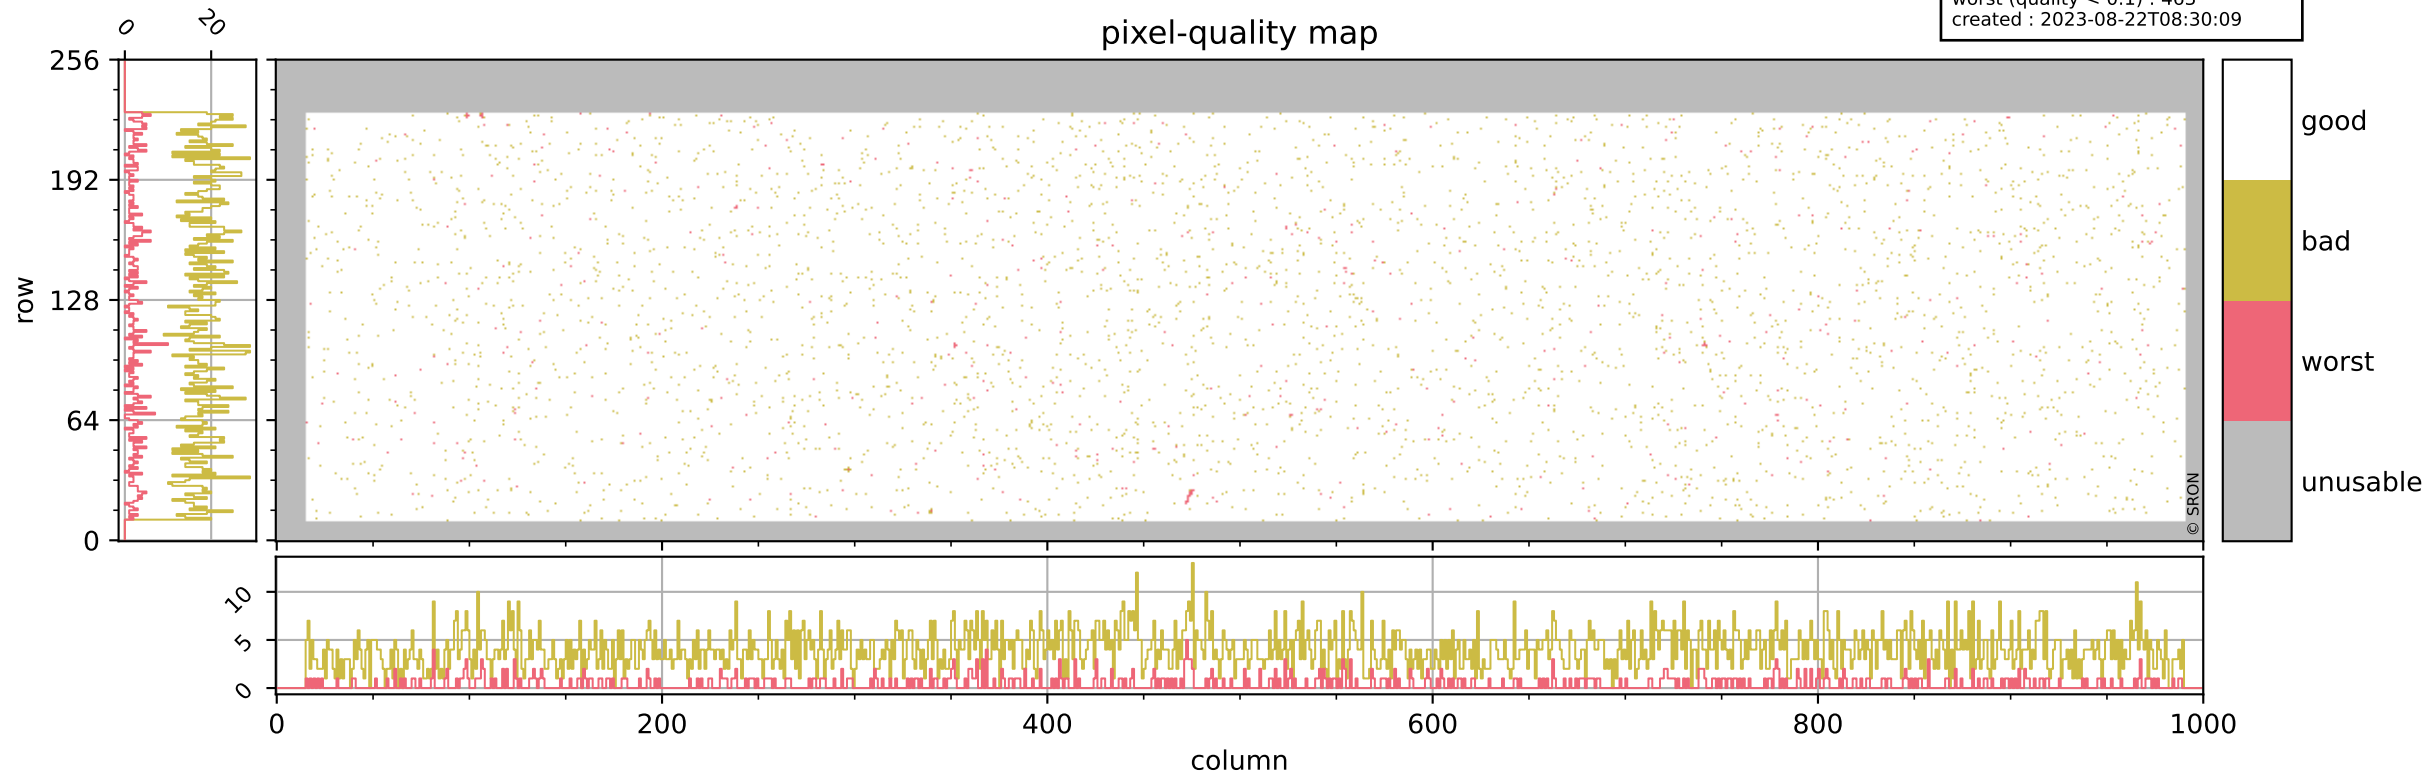

Tropomi SWIR pixel quality (official)

orbits : 19 in [21757, 21802]
coverage : 2021-12-25 / 2021-12-28
bad (quality < 0.8) : 3951
worst (quality < 0.1) : 463
created : 2023-08-22T08:30:09

pixel-quality map

Tropomi SWIR pixel quality (official)

orbits : 19 in [21757, 21802]
coverage : 2021-12-25 / 2021-12-28
bad (quality < 0.8) : 296
worst (quality < 0.1) : 115
created : 2023-08-22T08:30:09

Tropomi SWIR pixel quality (official)

orbits : 19 in [21757, 21802]
coverage : 2021-12-25 / 2021-12-28
bad (quality < 0.8) : 3697
worst (quality < 0.1) : 387
created : 2023-08-22T08:30:10

pixel-quality map (noise average)

Tropomi SWIR pixel quality (official)

orbits : 19 in [21757, 21802]
coverage : 2021-12-25 / 2021-12-28
created : 2023-08-22T08:30:10

Histograms of pixel-quality

Tropomi SWIR pixel quality (official) ground-tracks of Sentinel-5P

orbits : 19 in [21757, 21802]
coverage : 2021-12-25 / 2021-12-28
created : 2023-08-22T08:30:11