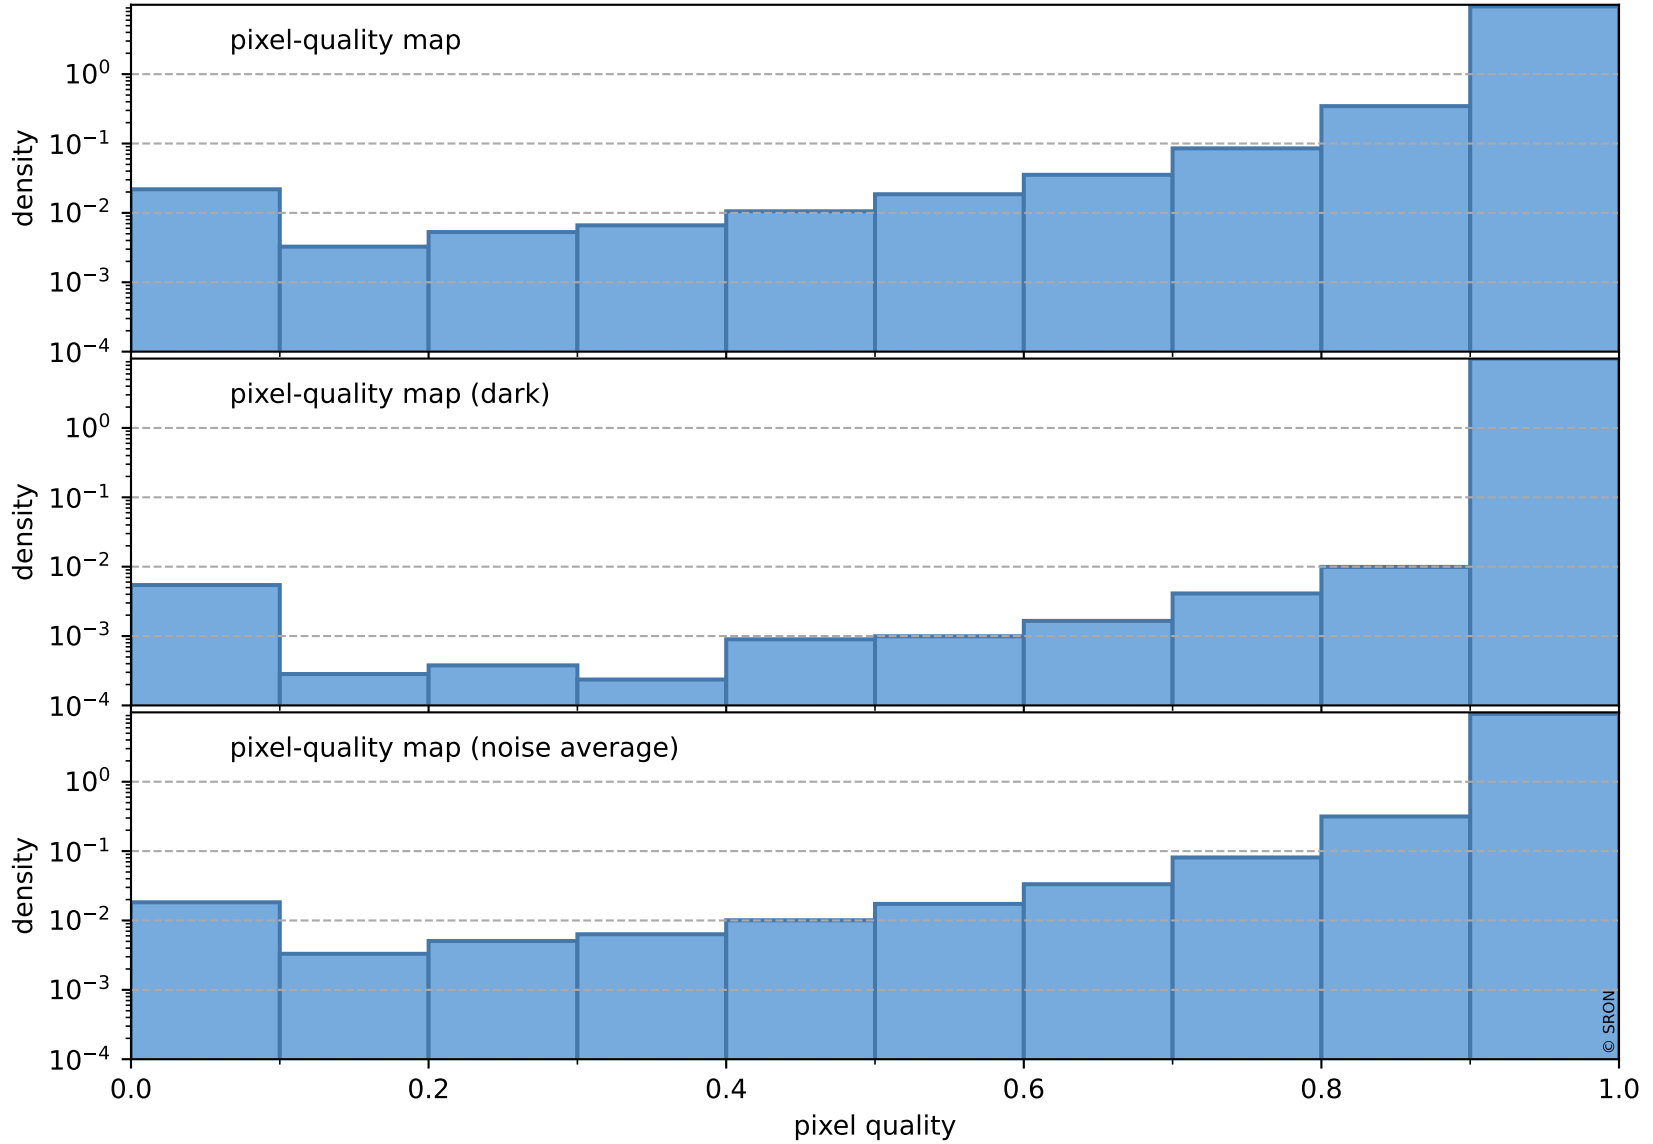

orbits : 19 in [21757, 21802]
coverage : 2021-12-25 / 2021-12-28
to good : 359
good to bad : 1807
to worst : 252
created : 2023-08-22T08:30:10

total quality compared with SWIR pixel-quality CKD

Tropomi SWIR pixel quality (official)

orbits : 19 in [21757, 21802]
coverage : 2021-12-25 / 2021-12-28
created : 2023-08-22T08:30:10

Histograms of pixel-quality

Tropomi SWIR pixel quality (official) ground-tracks of Sentinel-5P

orbits : 19 in [21757, 21802]
coverage : 2021-12-25 / 2021-12-28
created : 2023-08-22T08:30:11

Tropomi SWIR pixel quality (official)

orbits : [2827, 21802]
coverage : 2018-04-30 / 2021-12-28
created : 2023-08-22T08:30:11

trend of pixel quality & temperatures