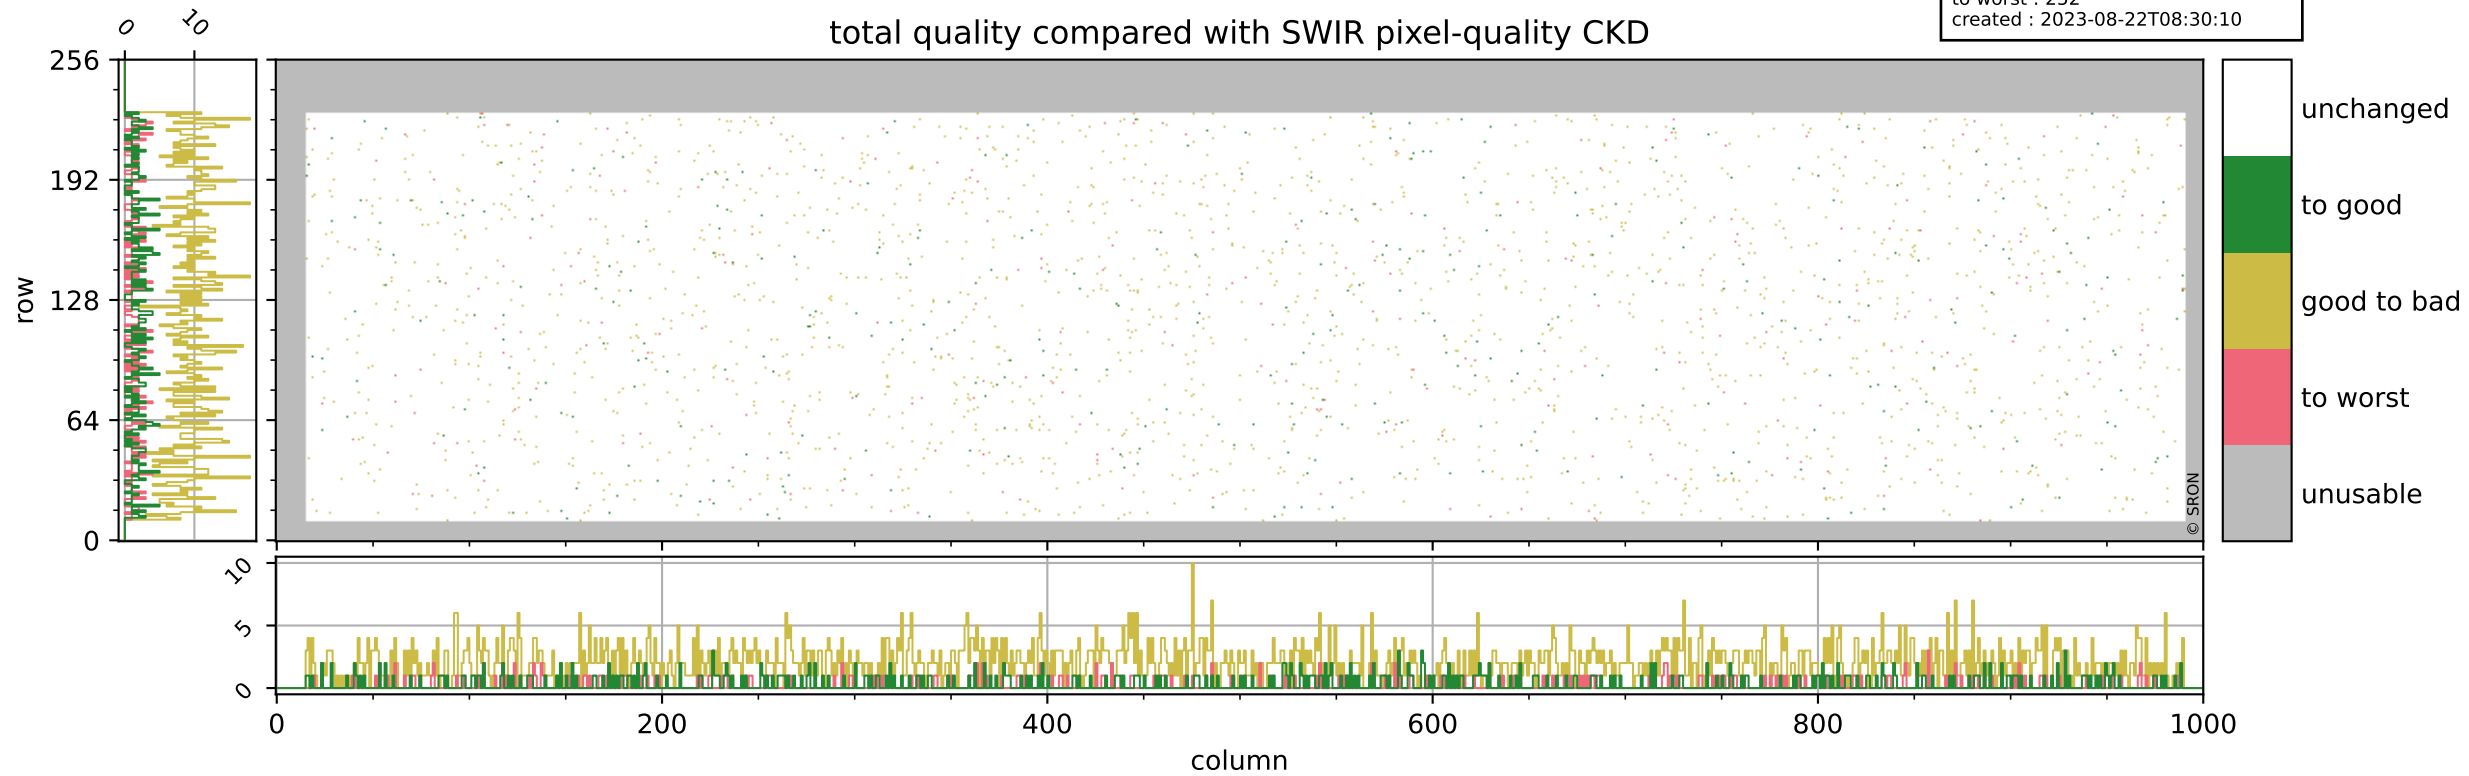

Tropomi SWIR pixel quality (official)

orbits : 19 in [21757, 21802]
coverage : 2021-12-25 / 2021-12-28
bad (quality < 0.8) : 296
worst (quality < 0.1) : 115
created : 2023-08-22T08:30:09

Tropomi SWIR pixel quality (official)

orbits : 19 in [21757, 21802]
coverage : 2021-12-25 / 2021-12-28
bad (quality < 0.8) : 3697
worst (quality < 0.1) : 387
created : 2023-08-22T08:30:10

pixel-quality map (noise average)

Tropomi SWIR pixel quality (official)

orbits : 19 in [21757, 21802]
coverage : 2021-12-25 / 2021-12-28
to good : 359
good to bad : 1807
to worst : 252
created : 2023-08-22T08:30:10

total quality compared with SWIR pixel-quality CKD

Tropomi SWIR pixel quality (official)

orbits : 19 in [21757, 21802]
coverage : 2021-12-25 / 2021-12-28
created : 2023-08-22T08:30:10

Histograms of pixel-quality

Tropomi SWIR pixel quality (official) ground-tracks of Sentinel-5P

orbits : 19 in [21757, 21802]
coverage : 2021-12-25 / 2021-12-28
created : 2023-08-22T08:30:11