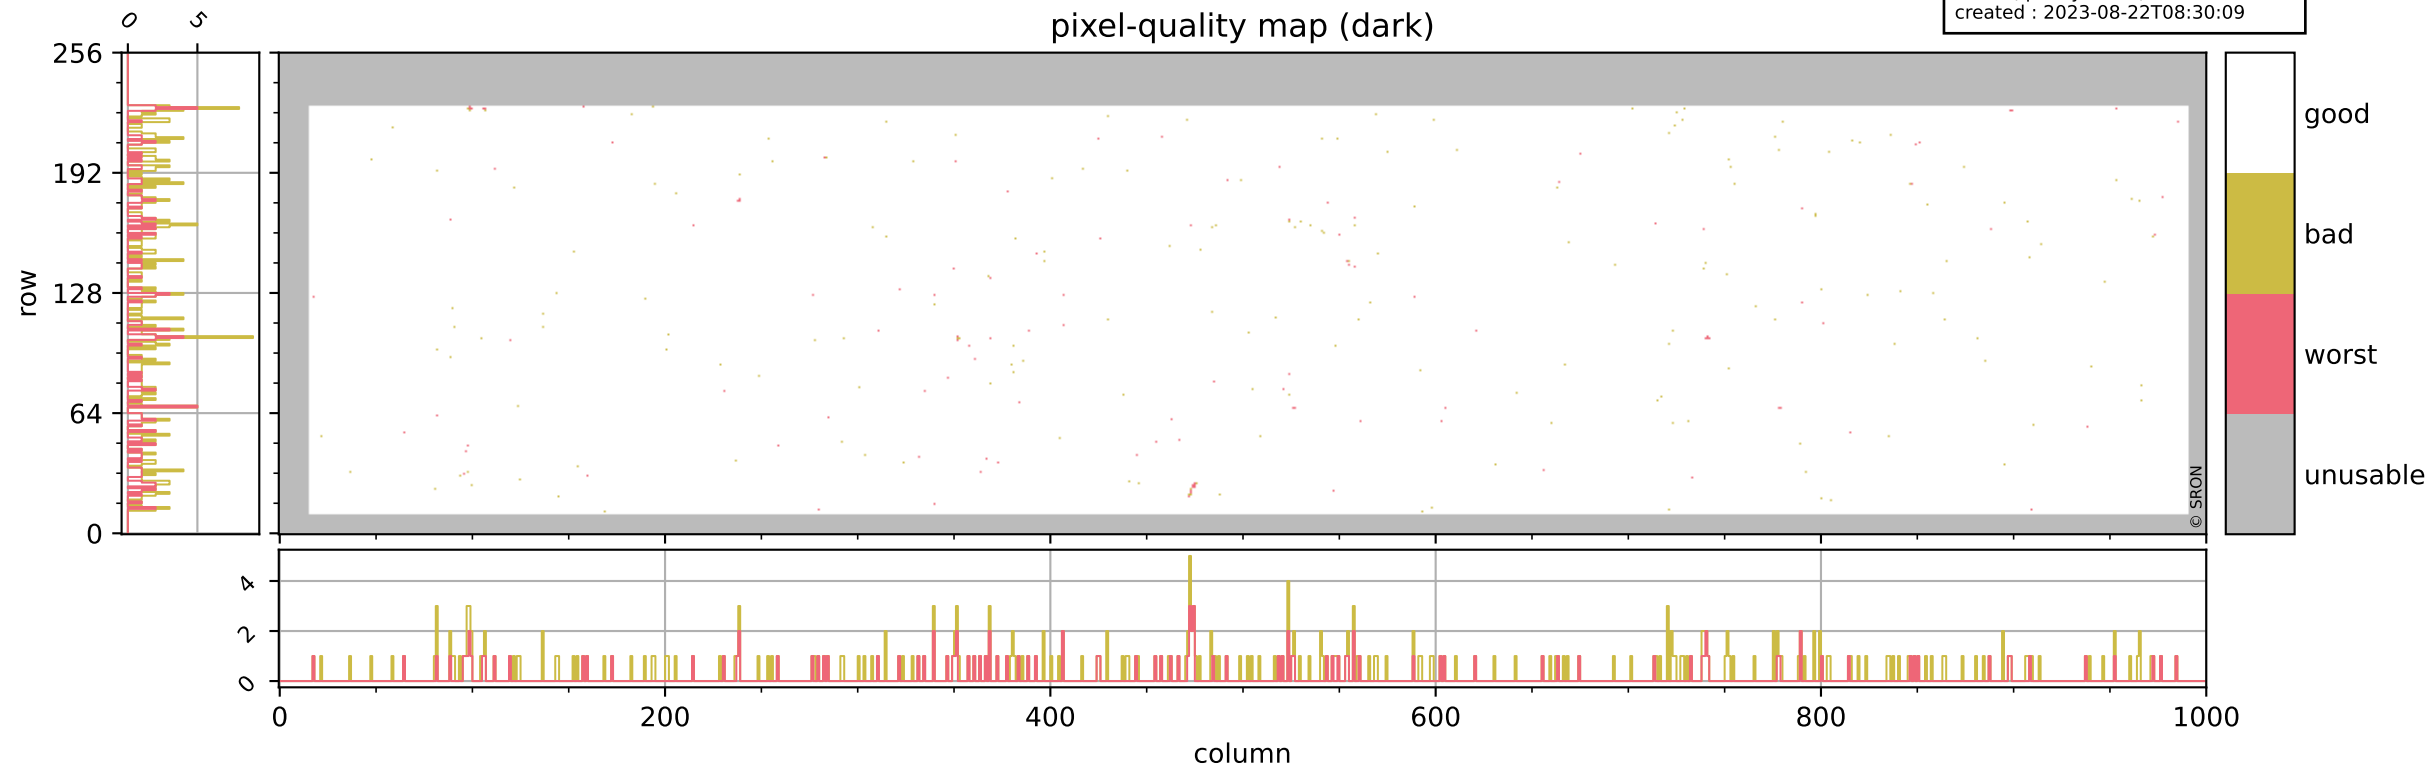

Tropomi SWIR pixel quality (official)

orbits : 19 in [21757, 21802]
coverage : 2021-12-25 / 2021-12-28
bad (quality < 0.8) : 3951
worst (quality < 0.1) : 463
created : 2023-08-22T08:30:09

pixel-quality map

Tropomi SWIR pixel quality (official)

orbits : 19 in [21757, 21802]
coverage : 2021-12-25 / 2021-12-28
bad (quality < 0.8) : 296
worst (quality < 0.1) : 115
created : 2023-08-22T08:30:09

Tropomi SWIR pixel quality (official)

orbits : 19 in [21757, 21802]
coverage : 2021-12-25 / 2021-12-28
bad (quality < 0.8) : 3697
worst (quality < 0.1) : 387
created : 2023-08-22T08:30:10

pixel-quality map (noise average)

Tropomi SWIR pixel quality (official)

orbits : 19 in [21757, 21802]
coverage : 2021-12-25 / 2021-12-28
to good : 359
good to bad : 1807
to worst : 252
created : 2023-08-22T08:30:10

total quality compared with SWIR pixel-quality CKD

Tropomi SWIR pixel quality (official)