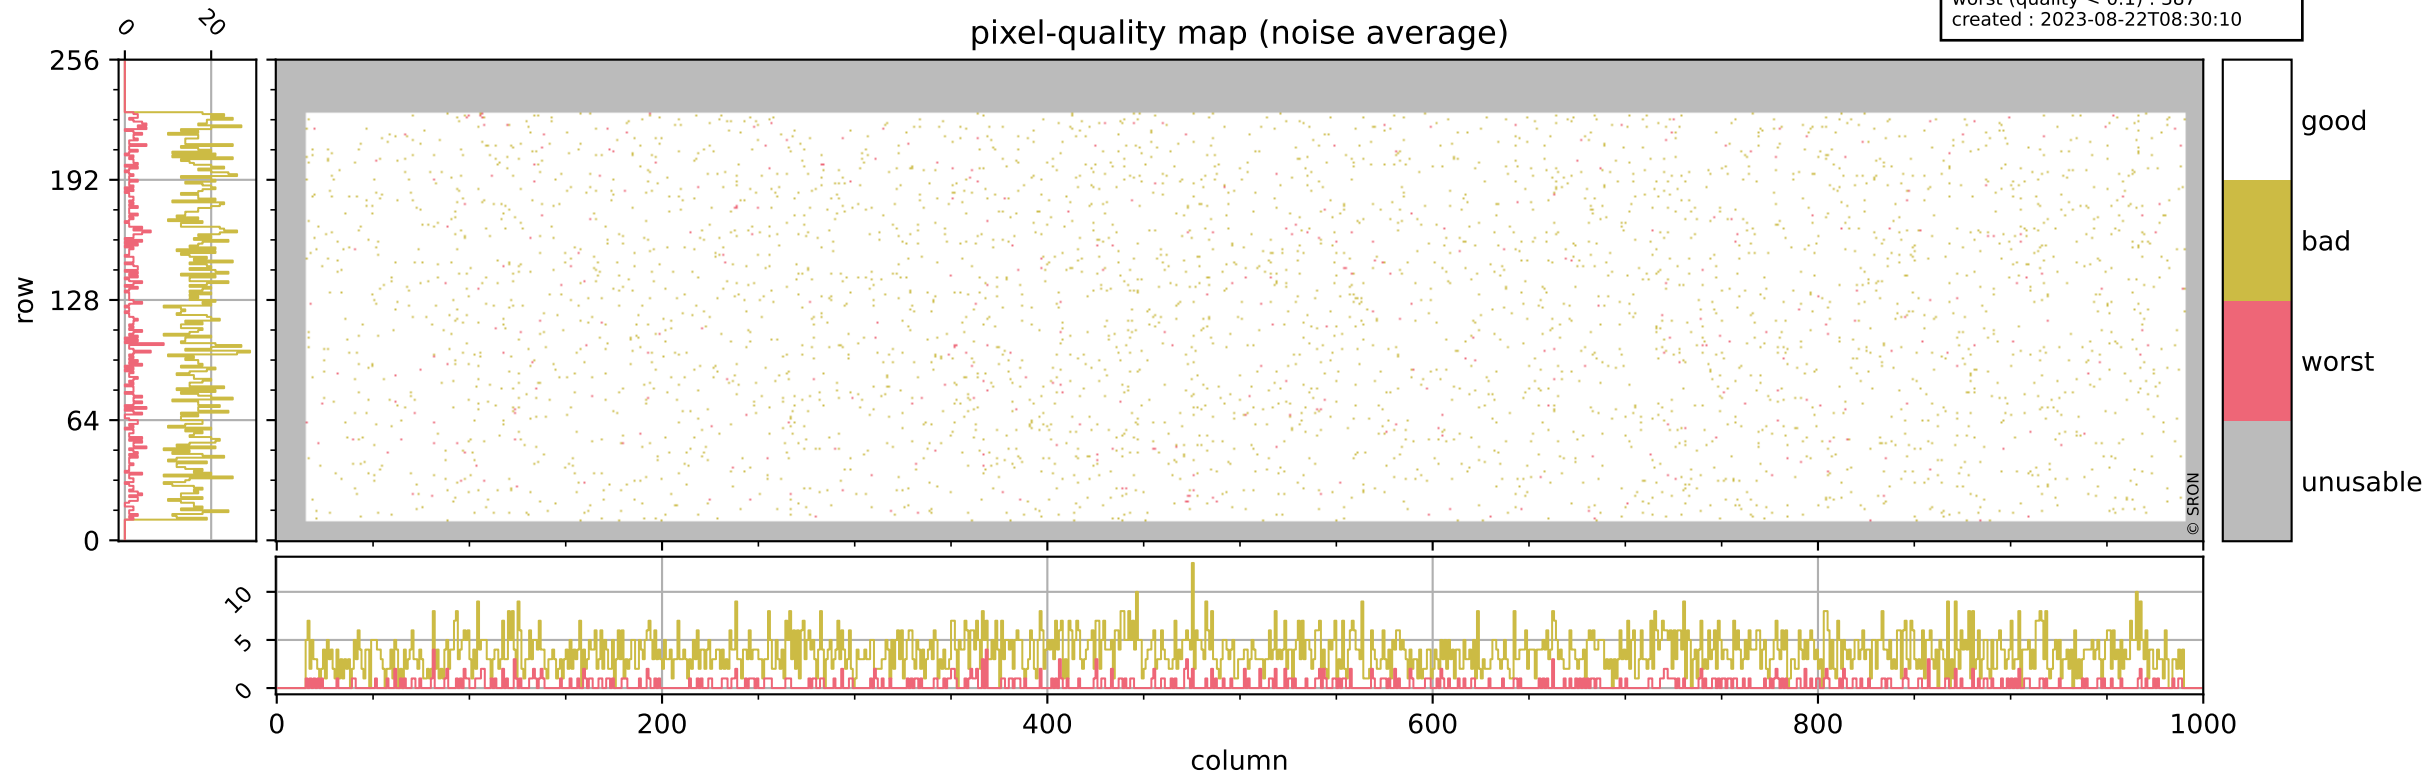

Tropomi SWIR pixel quality (official)

orbits : 19 in [21757, 21802]
coverage : 2021-12-25 / 2021-12-28
bad (quality < 0.8) : 296
worst (quality < 0.1) : 115
created : 2023-08-22T08:30:09

Tropomi SWIR pixel quality (official)

orbits : 19 in [21757, 21802]
coverage : 2021-12-25 / 2021-12-28
bad (quality < 0.8) : 3697
worst (quality < 0.1) : 387
created : 2023-08-22T08:30:10

pixel-quality map (noise average)

Tropomi SWIR pixel quality (official)

orbits : 19 in [21757, 21802]
coverage : 2021-12-25 / 2021-12-28
to good : 359
good to bad : 1807
to worst : 252
created : 2023-08-22T08:30:10

total quality compared with SWIR pixel-quality CKD

Tropomi SWIR pixel quality (official)

orbits : 19 in [21757, 21802]
coverage : 2021-12-25 / 2021-12-28
created : 2023-08-22T08:30:10

Histograms of pixel-quality

Tropomi SWIR pixel quality (official) ground-tracks of Sentinel-5P

orbits : 19 in [21757, 21802]
coverage : 2021-12-25 / 2021-12-28
created : 2023-08-22T08:30:11