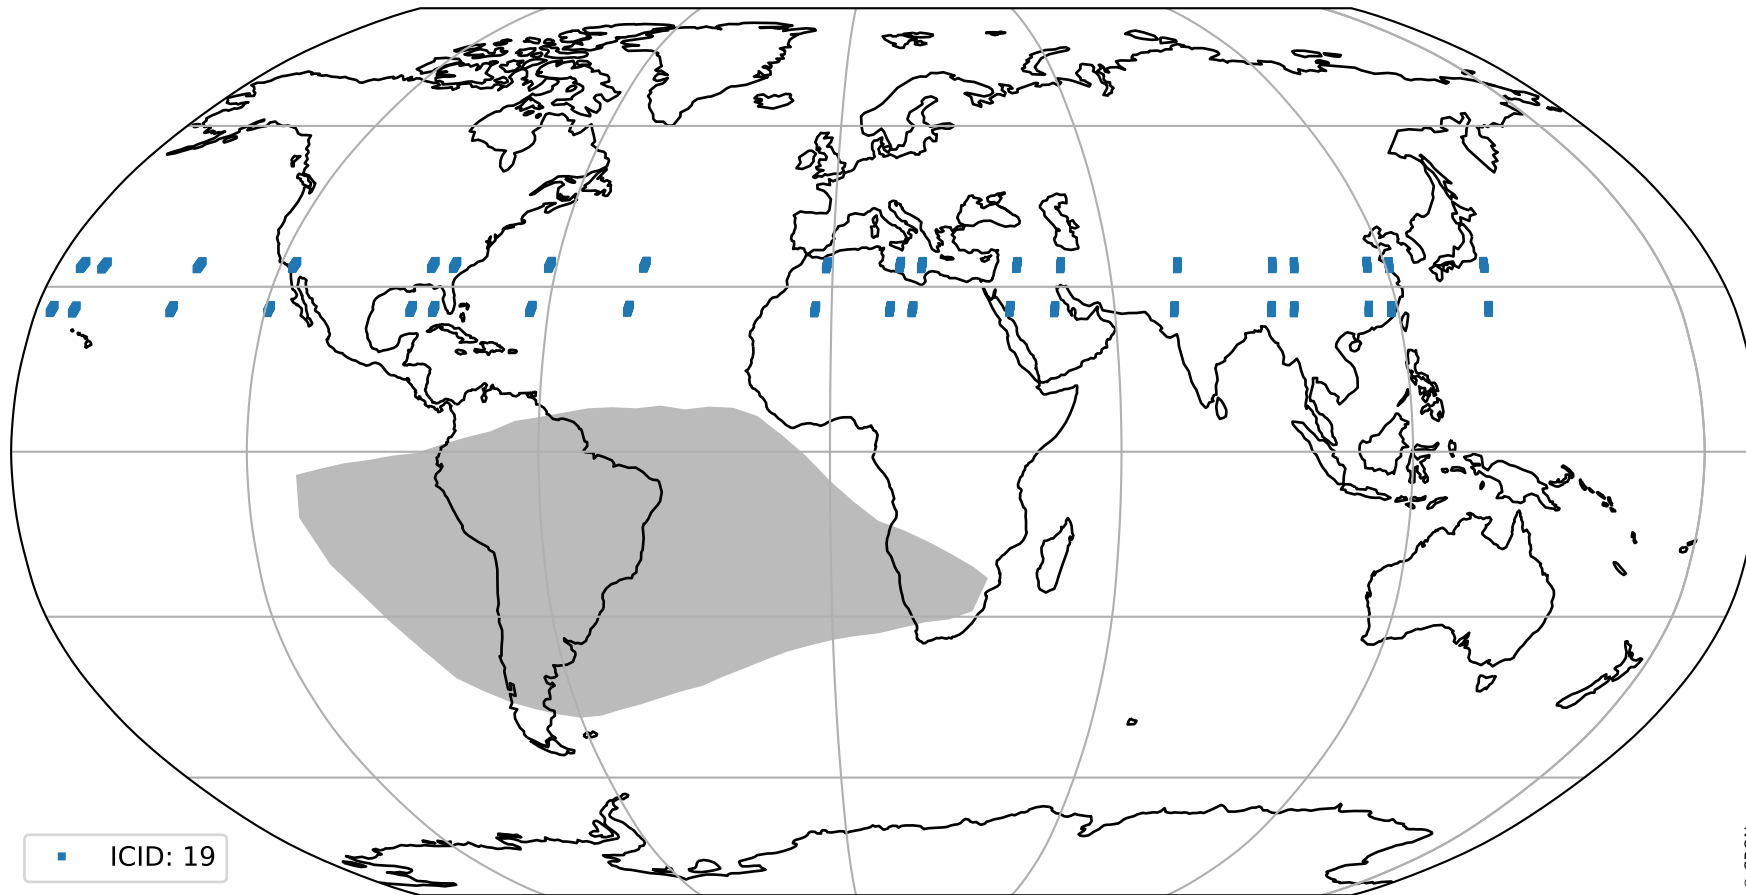

orbits : 19 in [21757, 21802]
coverage : 2021-12-25 / 2021-12-28
bad (quality < 0.8) : 3697
worst (quality < 0.1) : 387
created : 2023-08-22T08:30:10

pixel-quality map (noise average)

Tropomi SWIR pixel quality (official)

orbits : 19 in [21757, 21802]
coverage : 2021-12-25 / 2021-12-28
to good : 359
good to bad : 1807
to worst : 252
created : 2023-08-22T08:30:10

total quality compared with SWIR pixel-quality CKD

Tropomi SWIR pixel quality (official)

orbits : 19 in [21757, 21802]
coverage : 2021-12-25 / 2021-12-28
created : 2023-08-22T08:30:10

Histograms of pixel-quality

Tropomi SWIR pixel quality (official) ground-tracks of Sentinel-5P

orbits : 19 in [21757, 21802]
coverage : 2021-12-25 / 2021-12-28
created : 2023-08-22T08:30:11

Tropomi SWIR pixel quality (official)

orbits : [2827, 21802]
coverage : 2018-04-30 / 2021-12-28
created : 2023-08-22T08:30:11

trend of pixel quality & temperatures