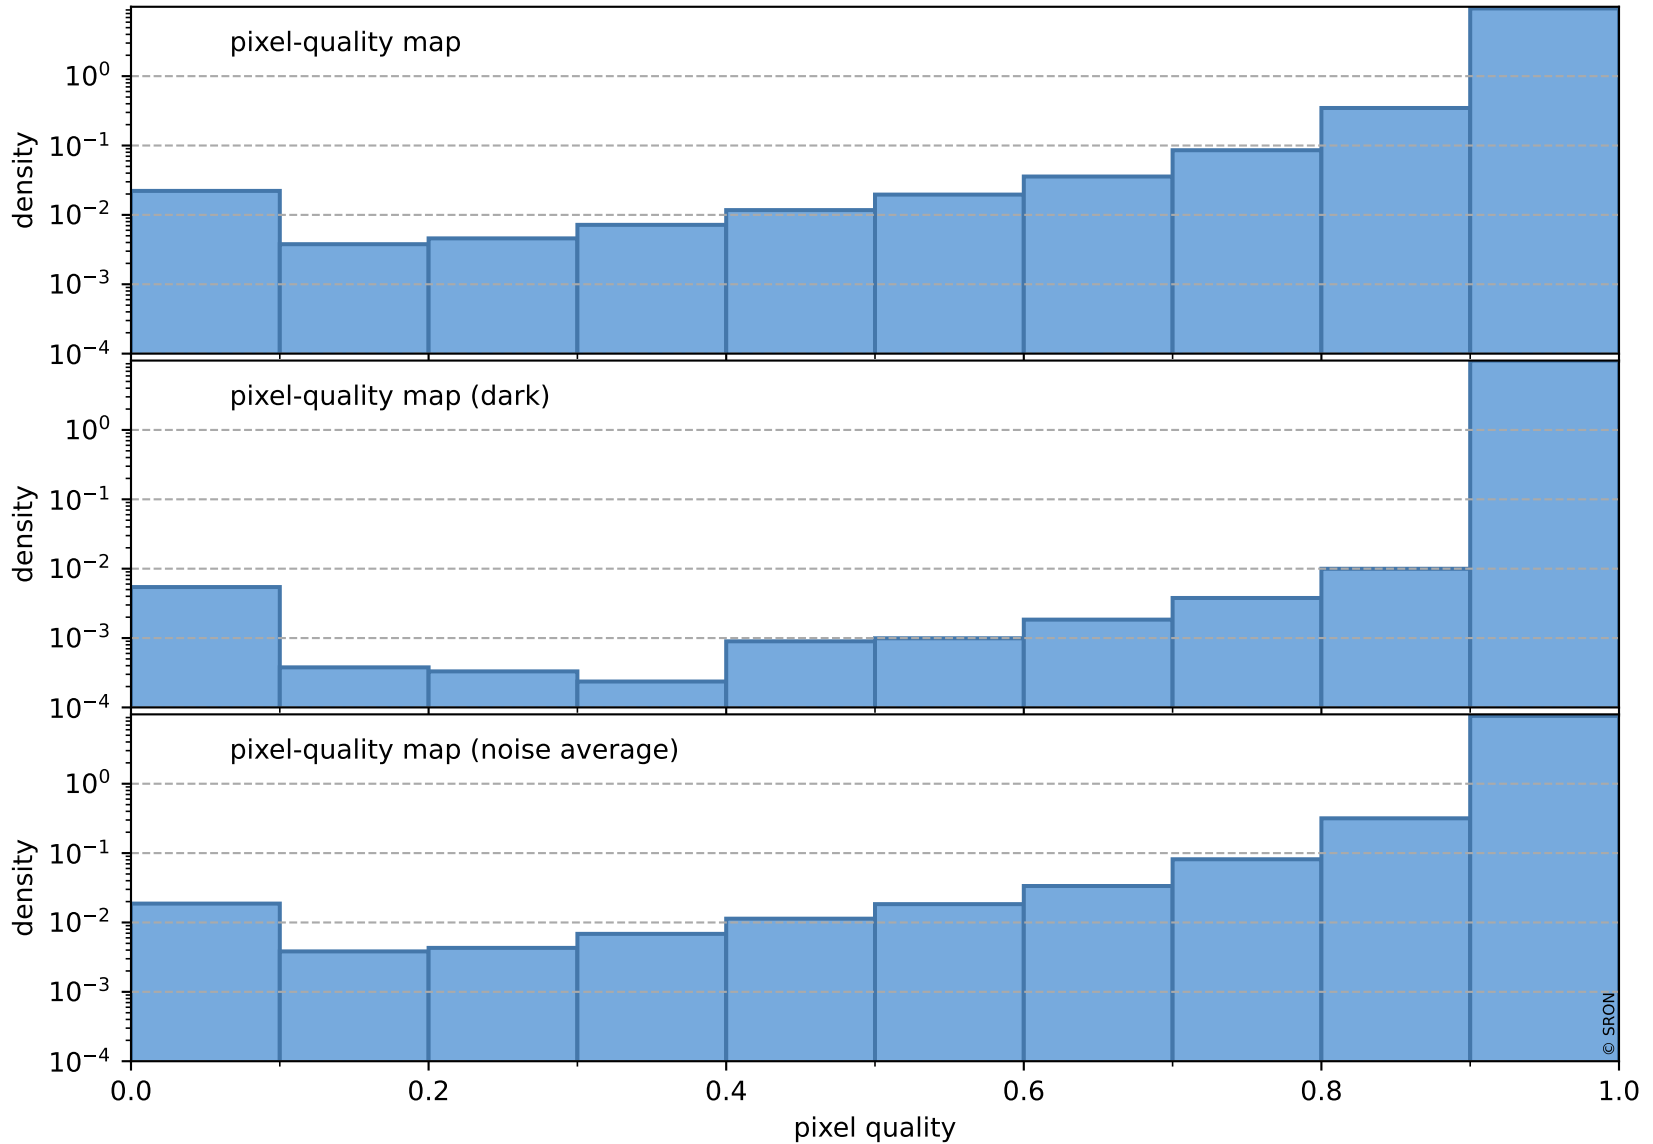

Tropomi SWIR pixel quality (official)

orbits : 20 in [21772, 21817]
coverage : 2021-12-26 / 2021-12-29
created : 2023-08-22T08:30:12

Histograms of pixel-quality