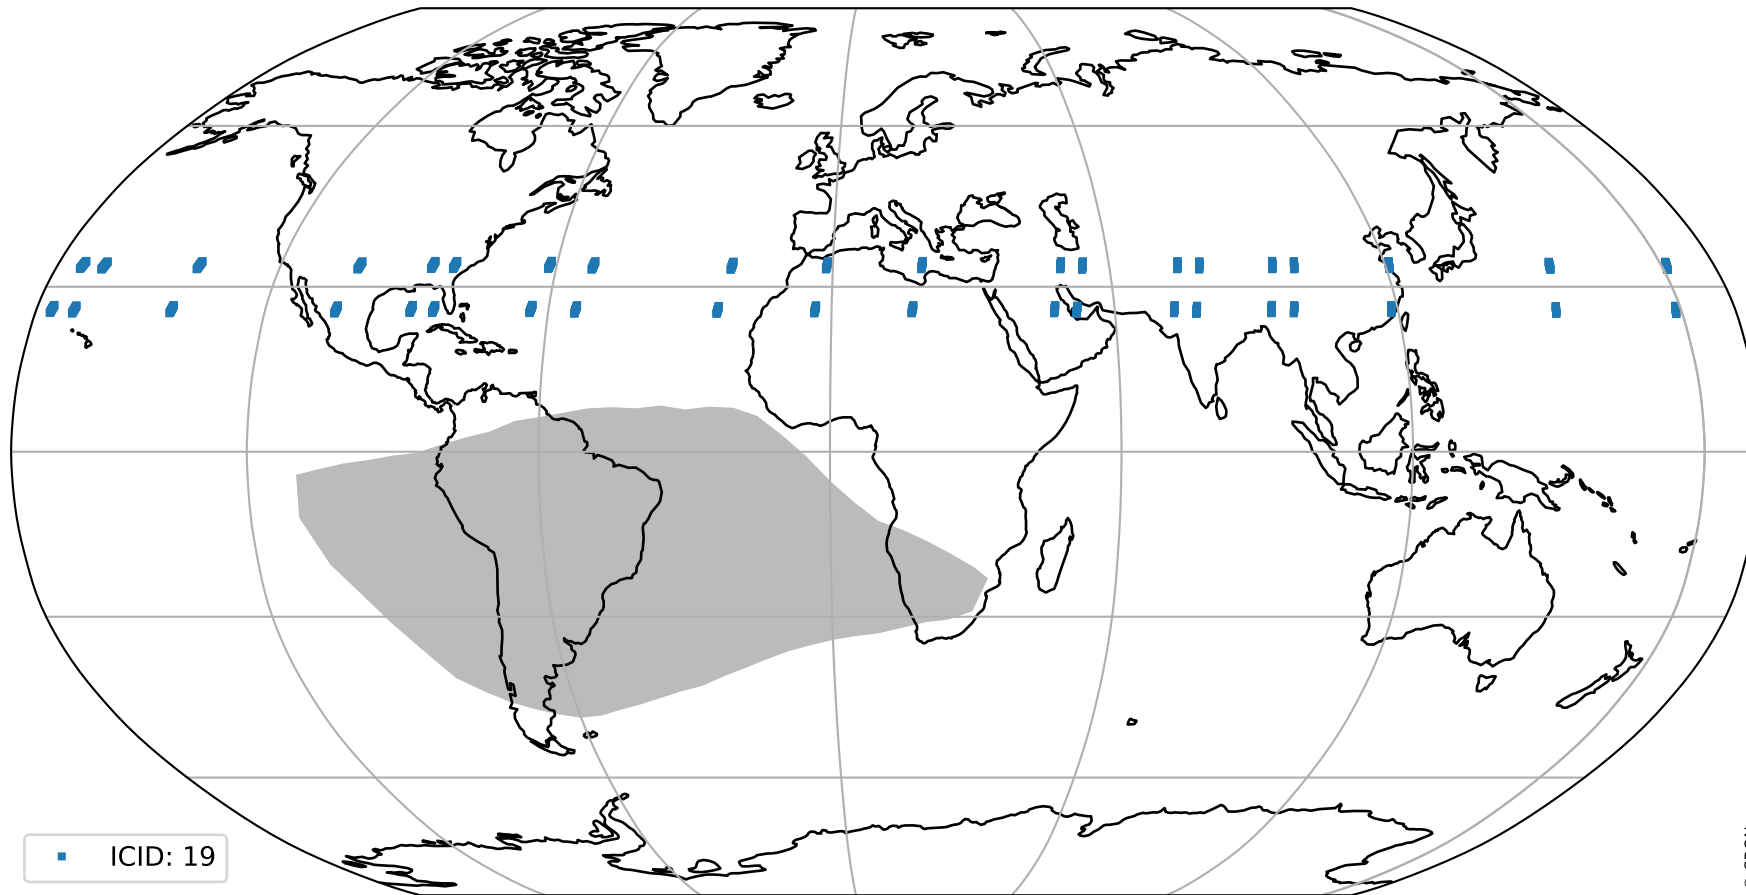

# Tropomi SWIR pixel quality (official)

orbits : 20 in [21772, 21817]  
coverage : 2021-12-26 / 2021-12-29  
created : 2023-08-22T08:30:12

## Histograms of pixel-quality

# Tropomi SWIR pixel quality (official) ground-tracks of Sentinel-5P

orbits : 20 in [21772, 21817]  
coverage : 2021-12-26 / 2021-12-29  
created : 2023-08-22T08:30:13