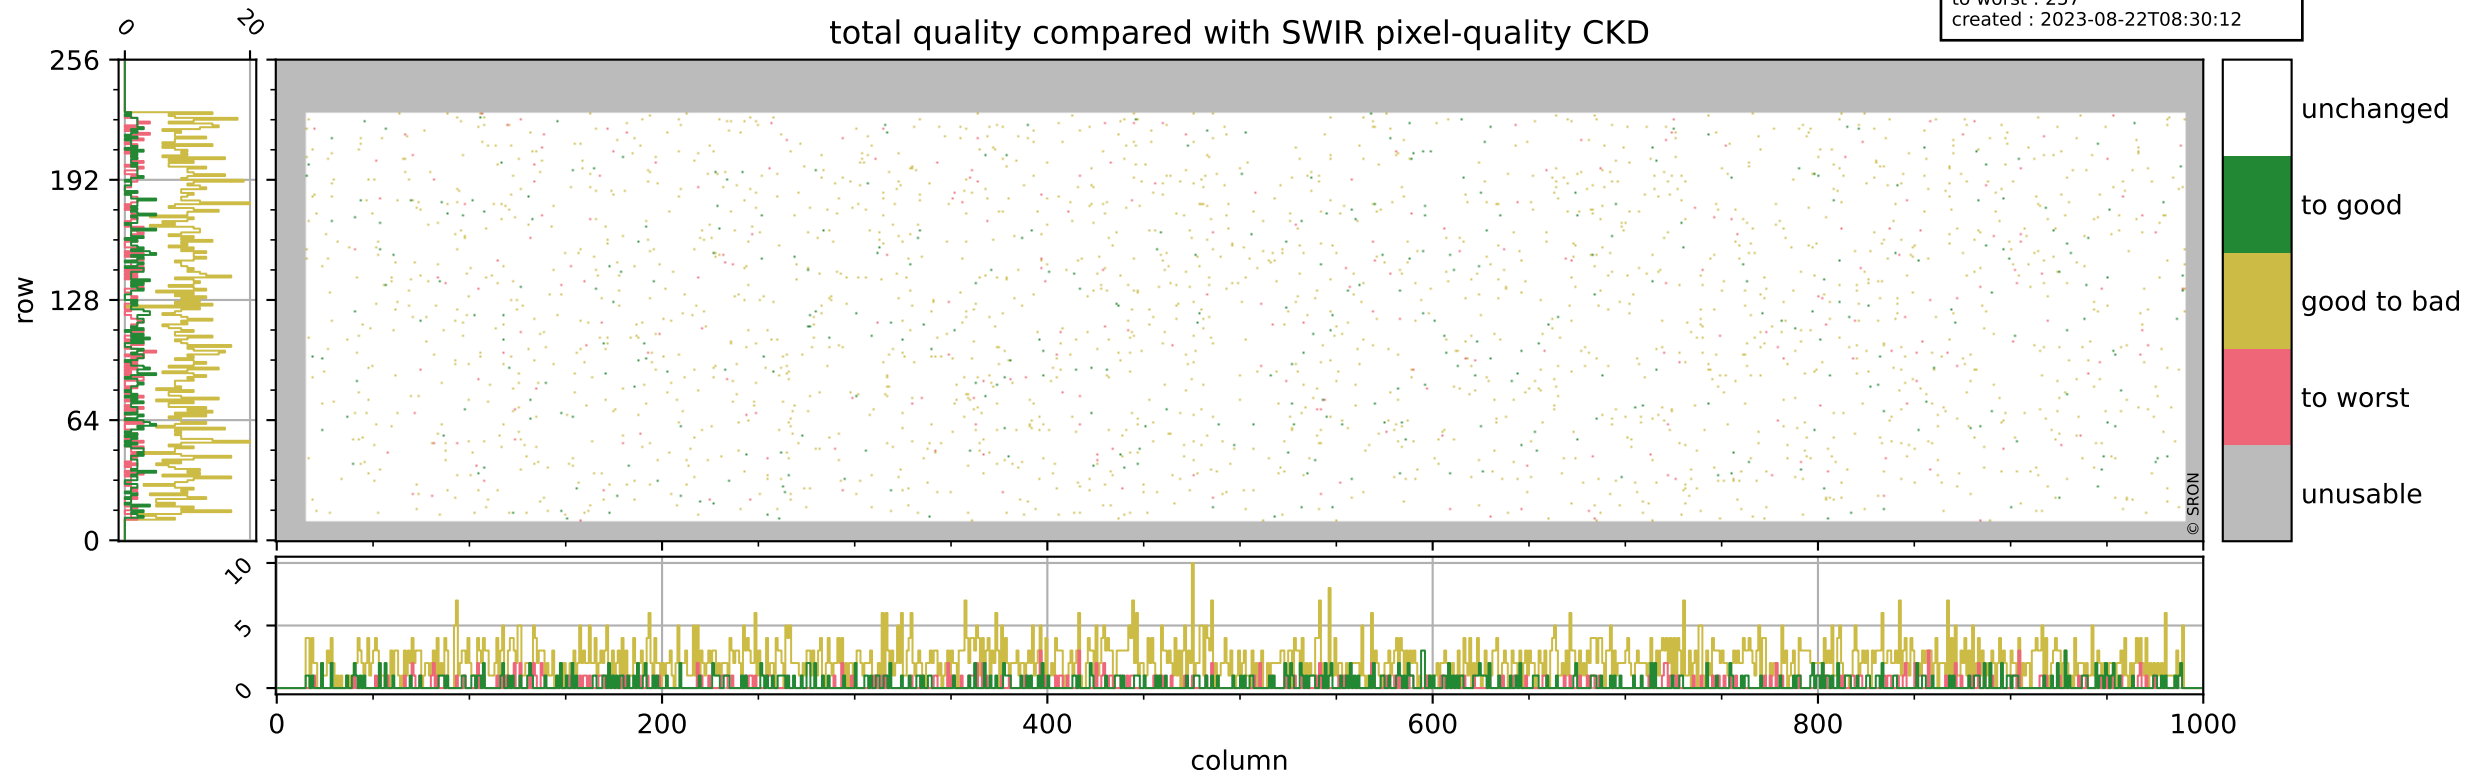

Tropomi SWIR pixel quality (official)

orbits : 20 in [21772, 21817]
coverage : 2021-12-26 / 2021-12-29
to good : 362
good to bad : 1883
to worst : 257
created : 2023-08-22T08:30:12

total quality compared with SWIR pixel-quality CKD