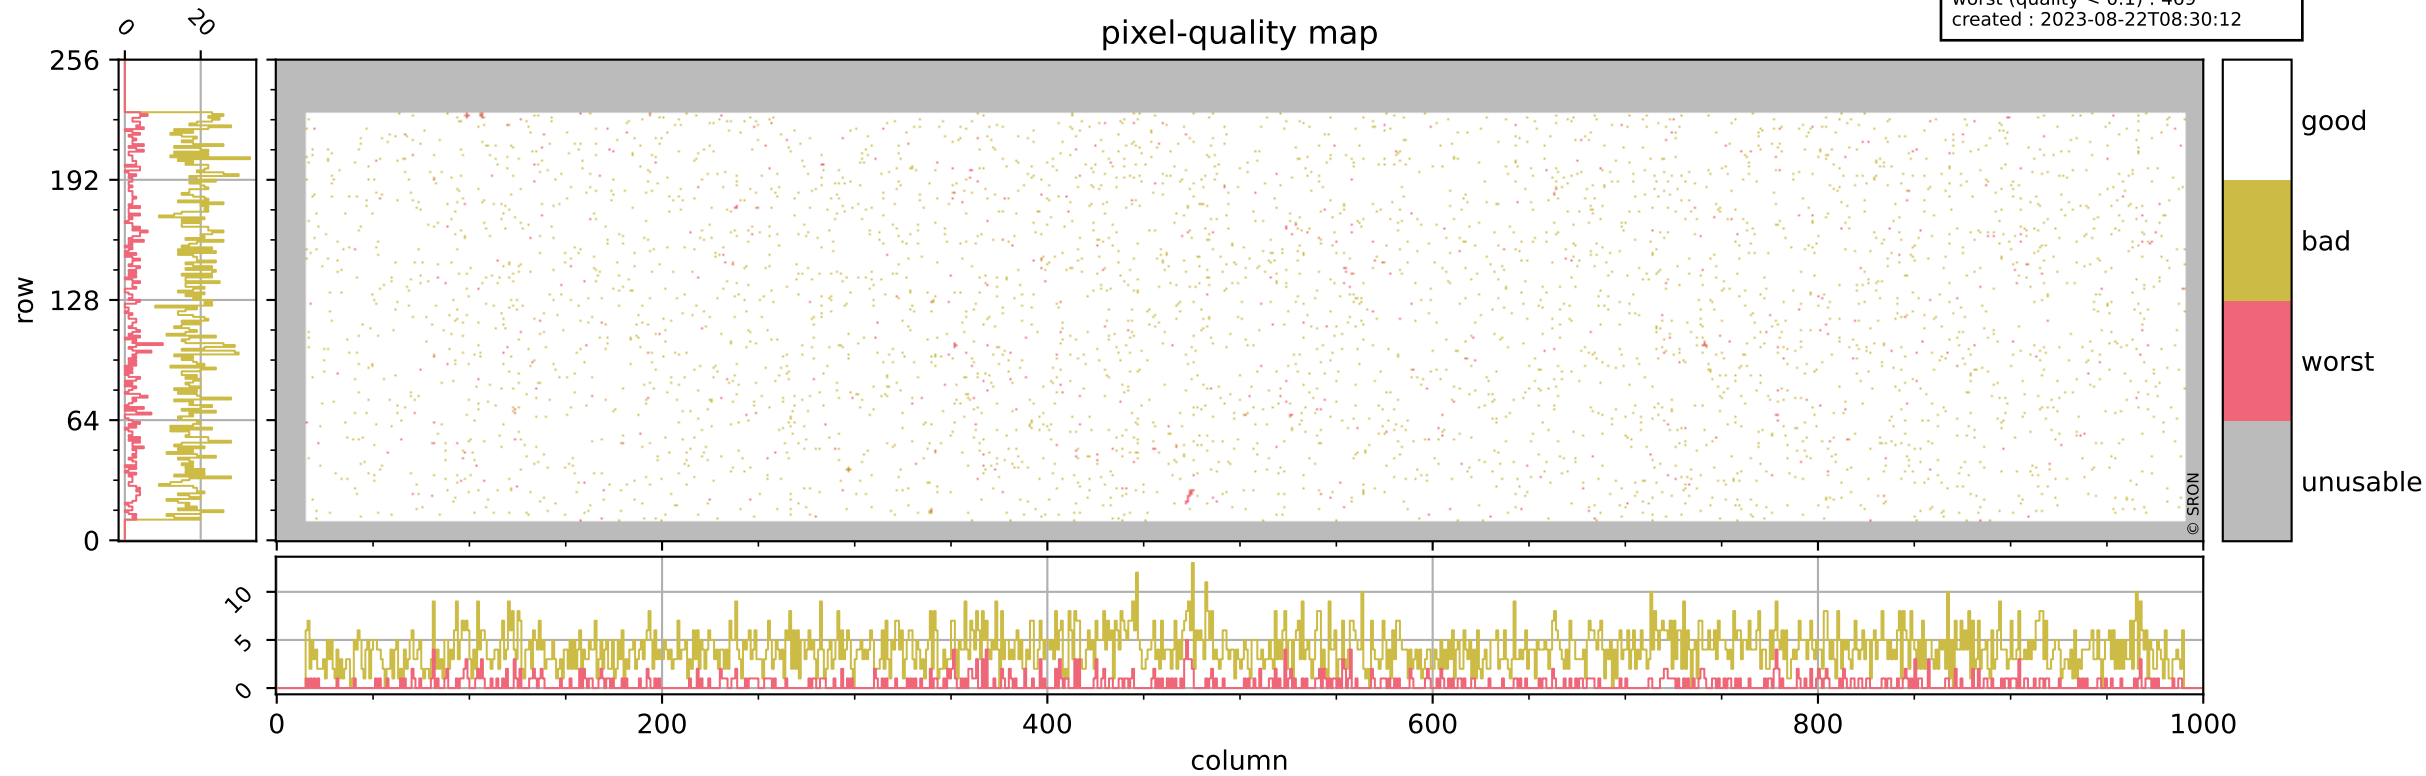

# Tropomi SWIR pixel quality (official)

orbits : 20 in [21772, 21817]  
coverage : 2021-12-26 / 2021-12-29  
bad (quality < 0.8) : 4027  
worst (quality < 0.1) : 469  
created : 2023-08-22T08:30:12

## pixel-quality map

# Tropomi SWIR pixel quality (official)

orbits : 20 in [21772, 21817]  
coverage : 2021-12-26 / 2021-12-29  
bad (quality < 0.8) : 294  
worst (quality < 0.1) : 115  
created : 2023-08-22T08:30:12

# Tropomi SWIR pixel quality (official)

orbits : 20 in [21772, 21817]  
coverage : 2021-12-26 / 2021-12-29  
bad (quality < 0.8) : 3777  
worst (quality < 0.1) : 396  
created : 2023-08-22T08:30:12