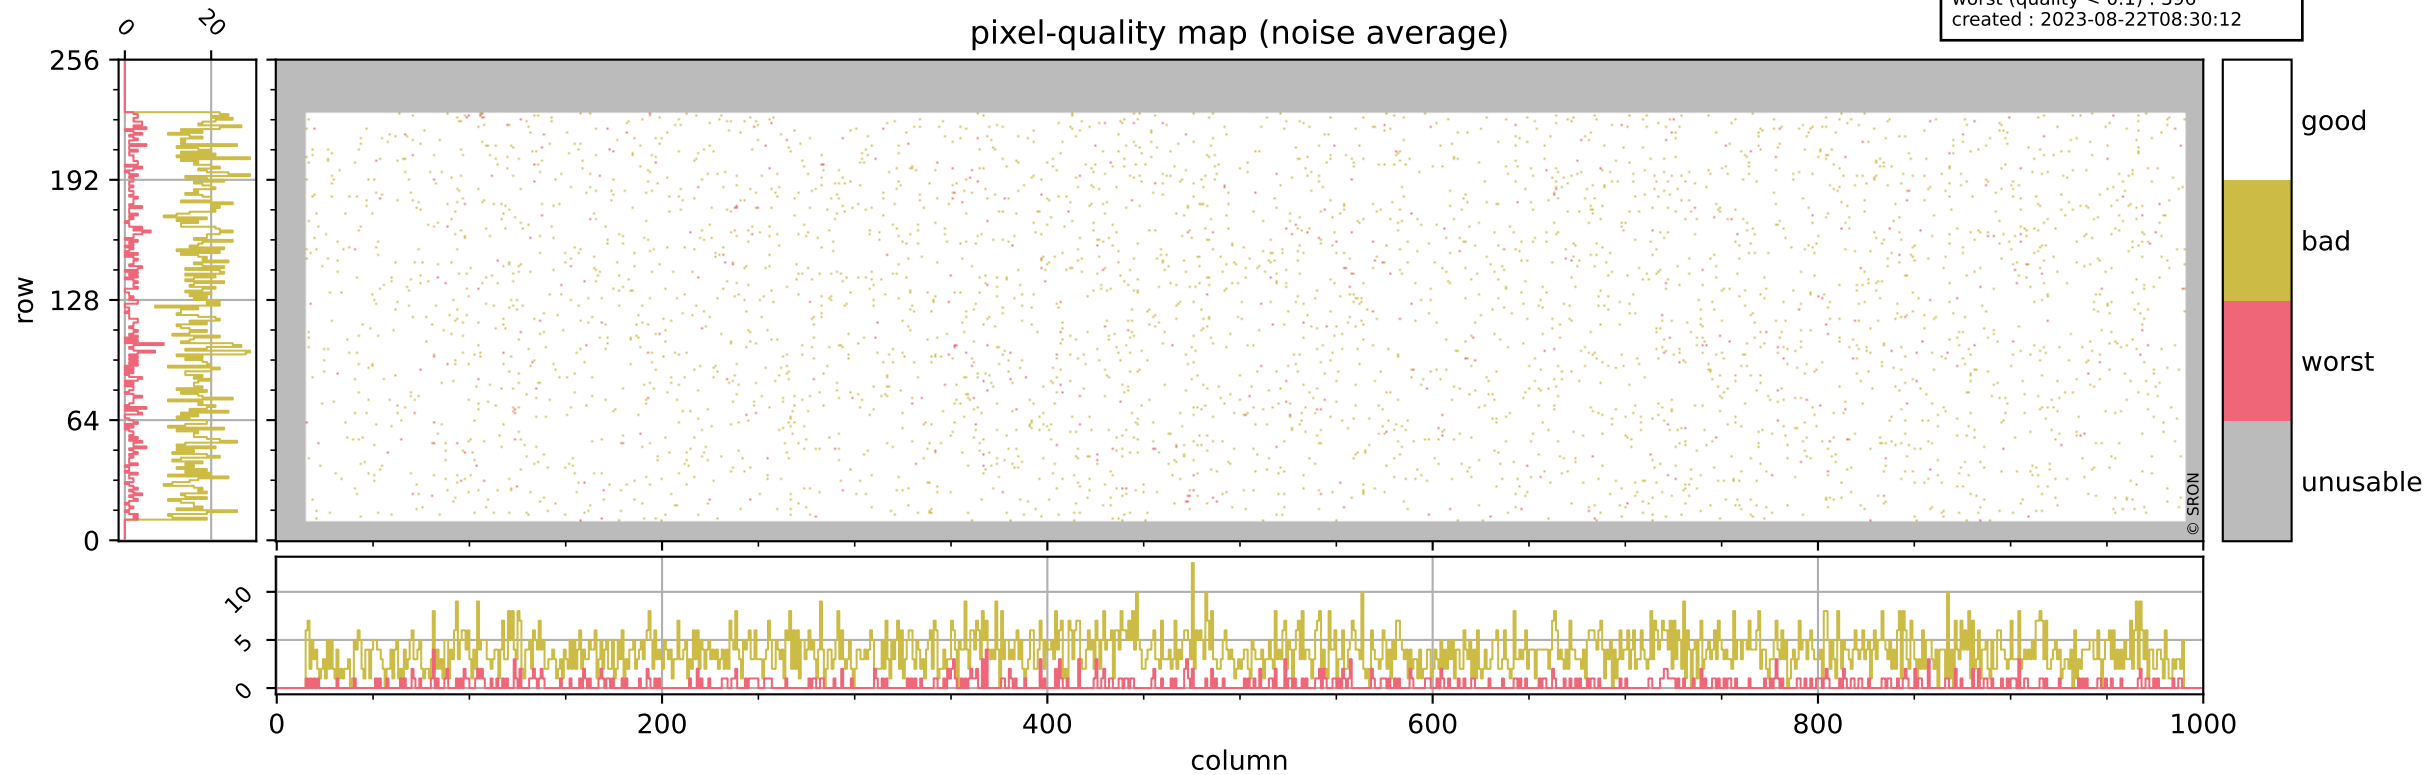

Tropomi SWIR pixel quality (official)

orbits : 20 in [21772, 21817]
coverage : 2021-12-26 / 2021-12-29
bad (quality < 0.8) : 3777
worst (quality < 0.1) : 396
created : 2023-08-22T08:30:12

pixel-quality map (noise average)