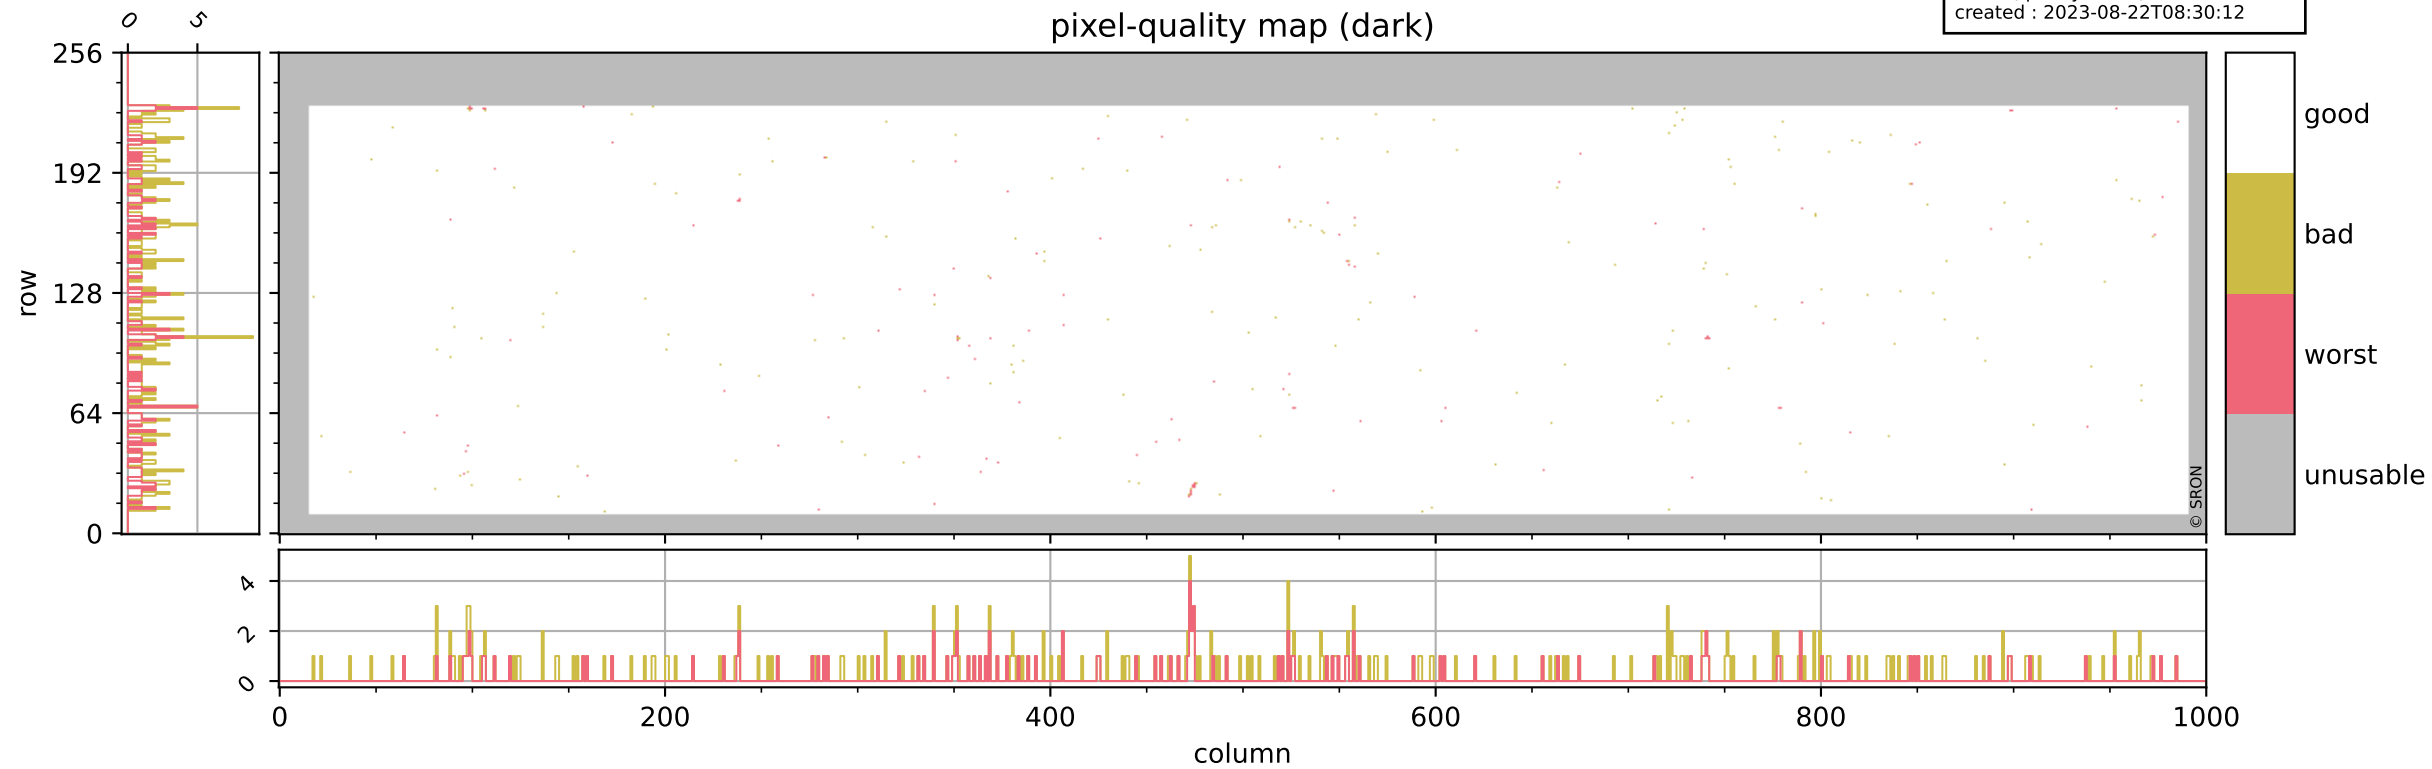

# Tropomi SWIR pixel quality (official)

orbits : 20 in [21772, 21817]  
coverage : 2021-12-26 / 2021-12-29  
bad (quality < 0.8) : 4027  
worst (quality < 0.1) : 469  
created : 2023-08-22T08:30:12

## pixel-quality map

# Tropomi SWIR pixel quality (official)

orbits : 20 in [21772, 21817]  
coverage : 2021-12-26 / 2021-12-29  
bad (quality < 0.8) : 294  
worst (quality < 0.1) : 115  
created : 2023-08-22T08:30:12

# Tropomi SWIR pixel quality (official)

orbits : 20 in [21772, 21817]  
coverage : 2021-12-26 / 2021-12-29  
bad (quality < 0.8) : 3777  
worst (quality < 0.1) : 396  
created : 2023-08-22T08:30:12