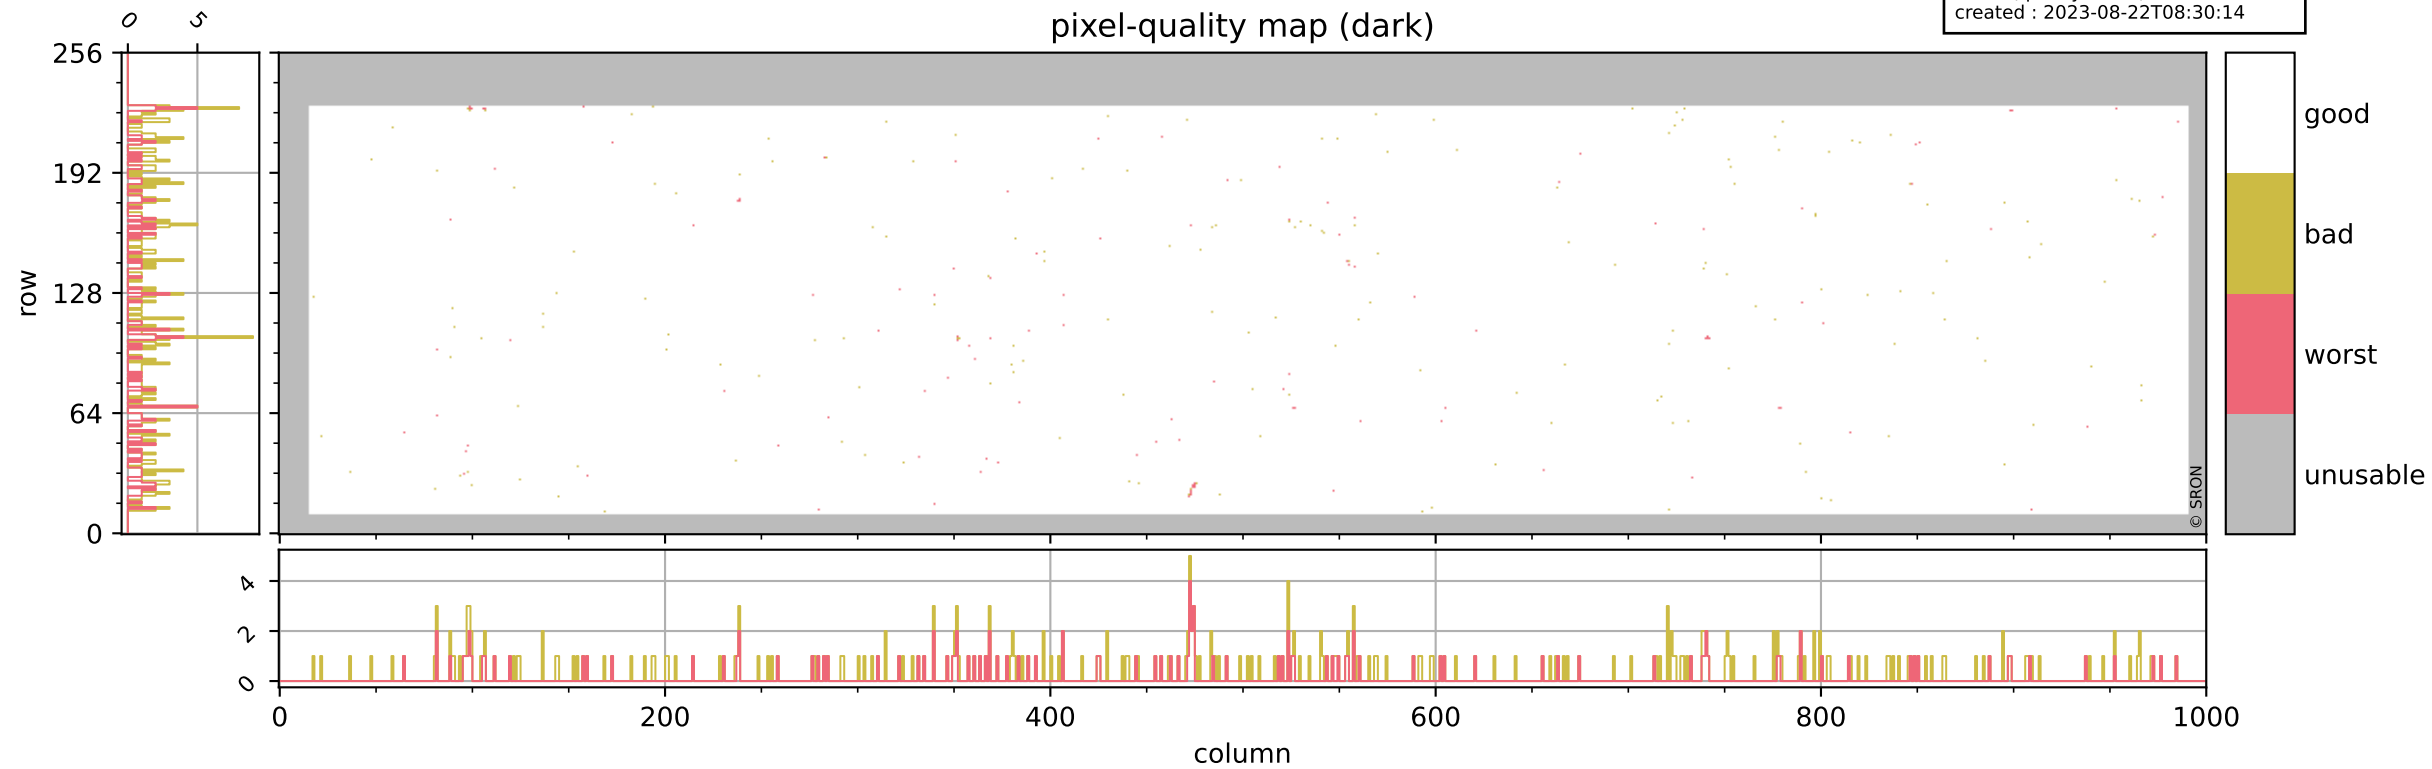

# Tropomi SWIR pixel quality (official)

orbits : 19 in [21787, 21832]  
coverage : 2021-12-27 / 2021-12-30  
bad (quality < 0.8) : 4019  
worst (quality < 0.1) : 480  
created : 2023-08-22T08:30:14

## pixel-quality map

# Tropomi SWIR pixel quality (official)

orbits : 19 in [21787, 21832]  
coverage : 2021-12-27 / 2021-12-30  
bad (quality < 0.8) : 294  
worst (quality < 0.1) : 116  
created : 2023-08-22T08:30:14

# Tropomi SWIR pixel quality (official)

orbits : 19 in [21787, 21832]  
coverage : 2021-12-27 / 2021-12-30  
bad (quality < 0.8) : 3767  
worst (quality < 0.1) : 403  
created : 2023-08-22T08:30:14