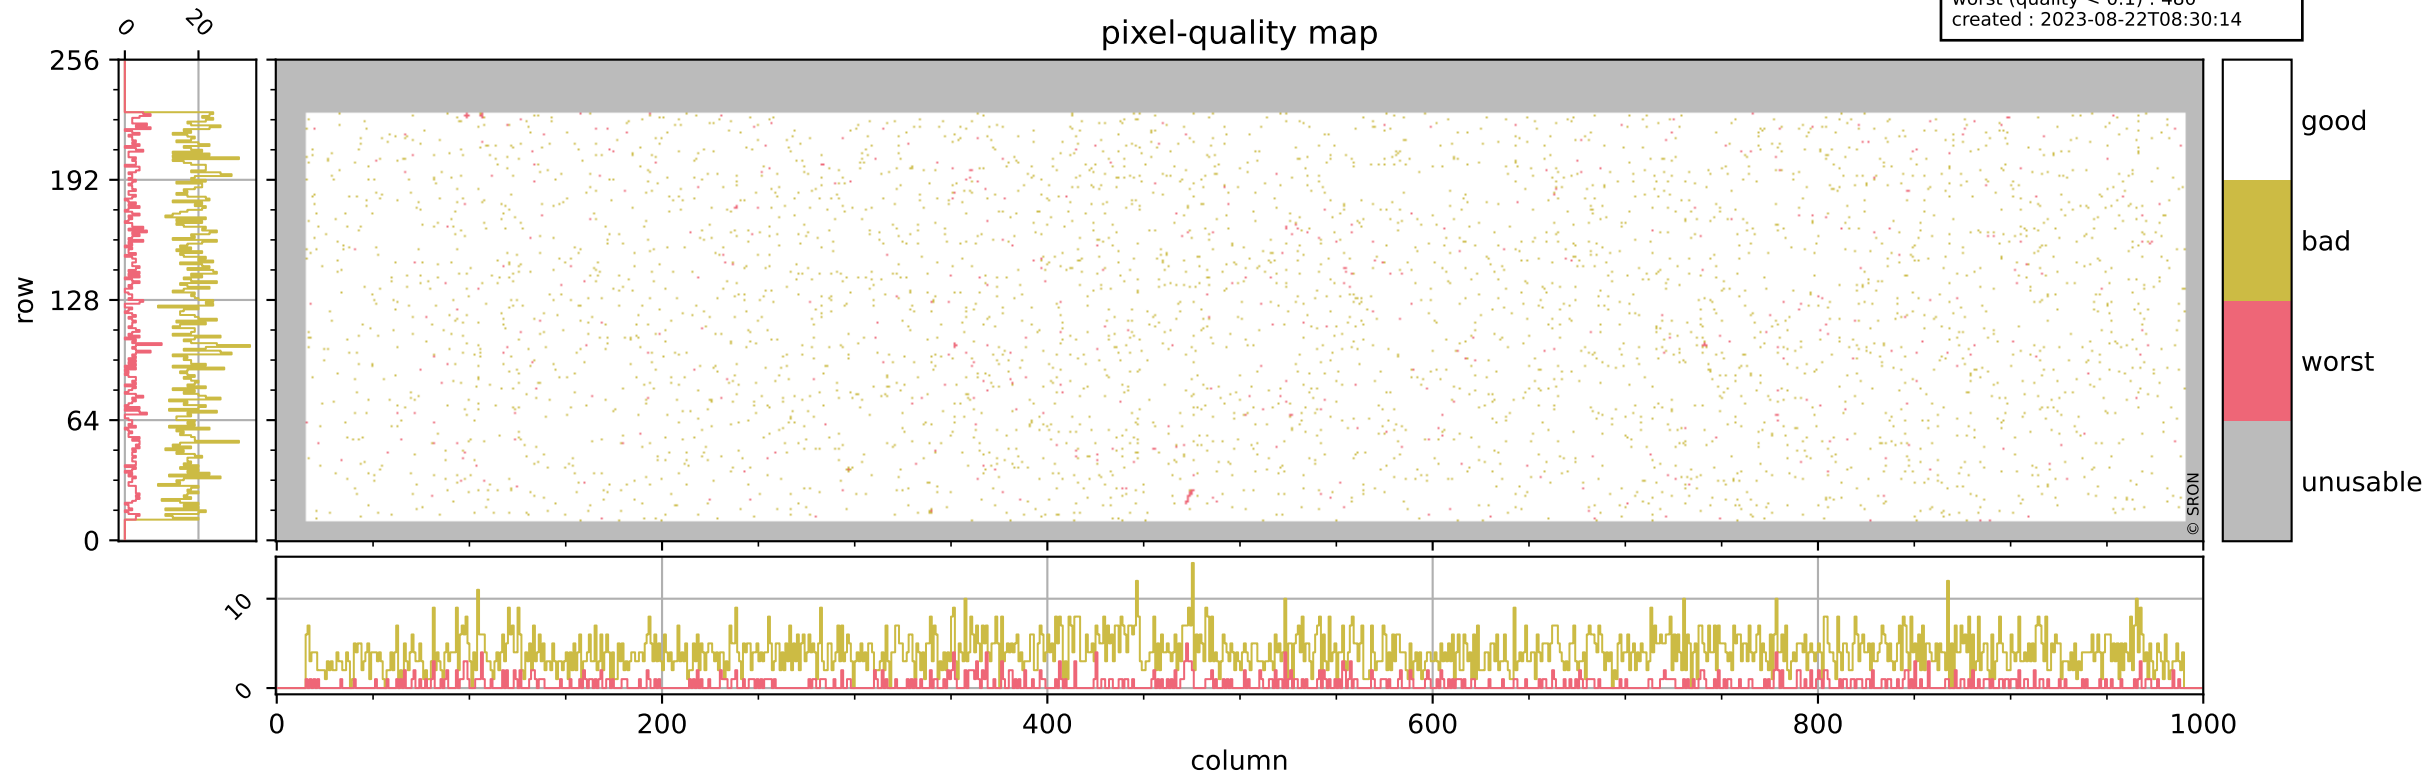

# Tropomi SWIR pixel quality (official)

orbits : 19 in [21787, 21832]  
coverage : 2021-12-27 / 2021-12-30  
bad (quality < 0.8) : 4019  
worst (quality < 0.1) : 480  
created : 2023-08-22T08:30:14

## pixel-quality map

# Tropomi SWIR pixel quality (official)

orbits : 19 in [21787, 21832]  
coverage : 2021-12-27 / 2021-12-30  
bad (quality < 0.8) : 294  
worst (quality < 0.1) : 116  
created : 2023-08-22T08:30:14

# Tropomi SWIR pixel quality (official)

orbits : 19 in [21787, 21832]  
coverage : 2021-12-27 / 2021-12-30  
bad (quality < 0.8) : 3767  
worst (quality < 0.1) : 403  
created : 2023-08-22T08:30:14