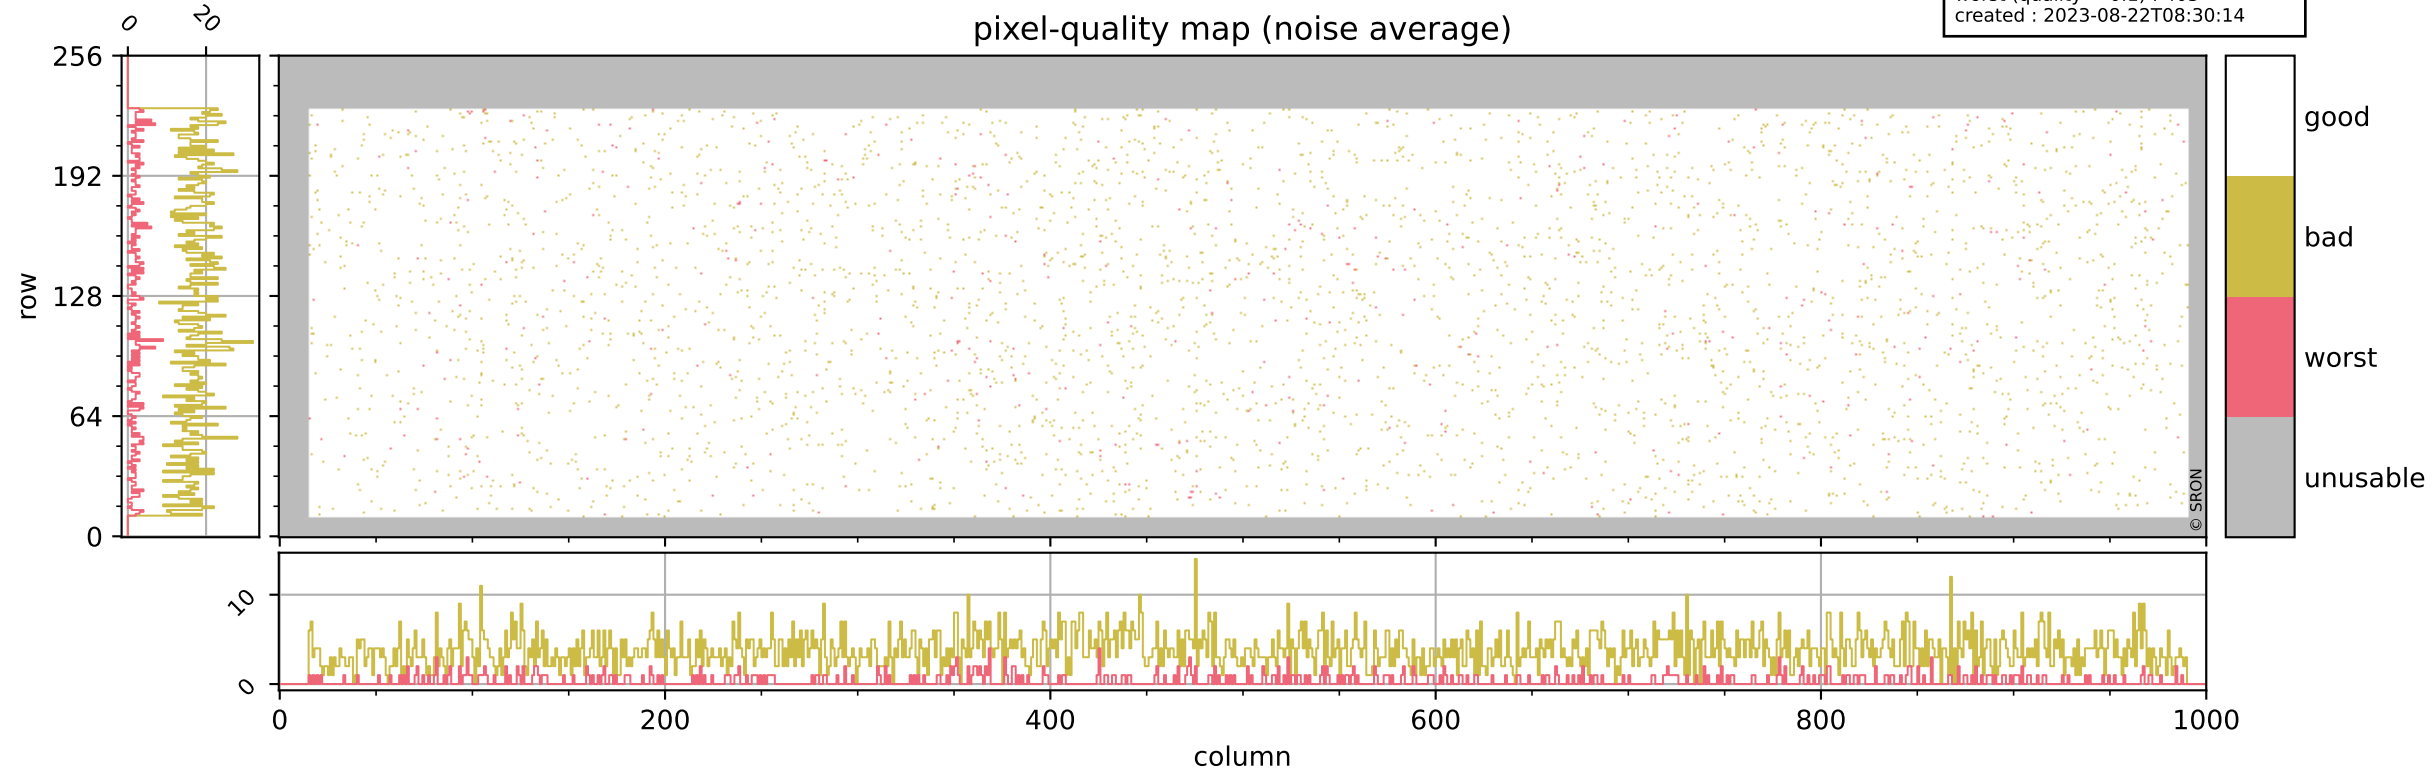

## pixel-quality map

# Tropomi SWIR pixel quality (official)

orbits : 19 in [21787, 21832]  
coverage : 2021-12-27 / 2021-12-30  
bad (quality < 0.8) : 294  
worst (quality < 0.1) : 116  
created : 2023-08-22T08:30:14

# Tropomi SWIR pixel quality (official)

orbits : 19 in [21787, 21832]  
coverage : 2021-12-27 / 2021-12-30  
bad (quality < 0.8) : 3767  
worst (quality < 0.1) : 403  
created : 2023-08-22T08:30:14

## pixel-quality map (noise average)