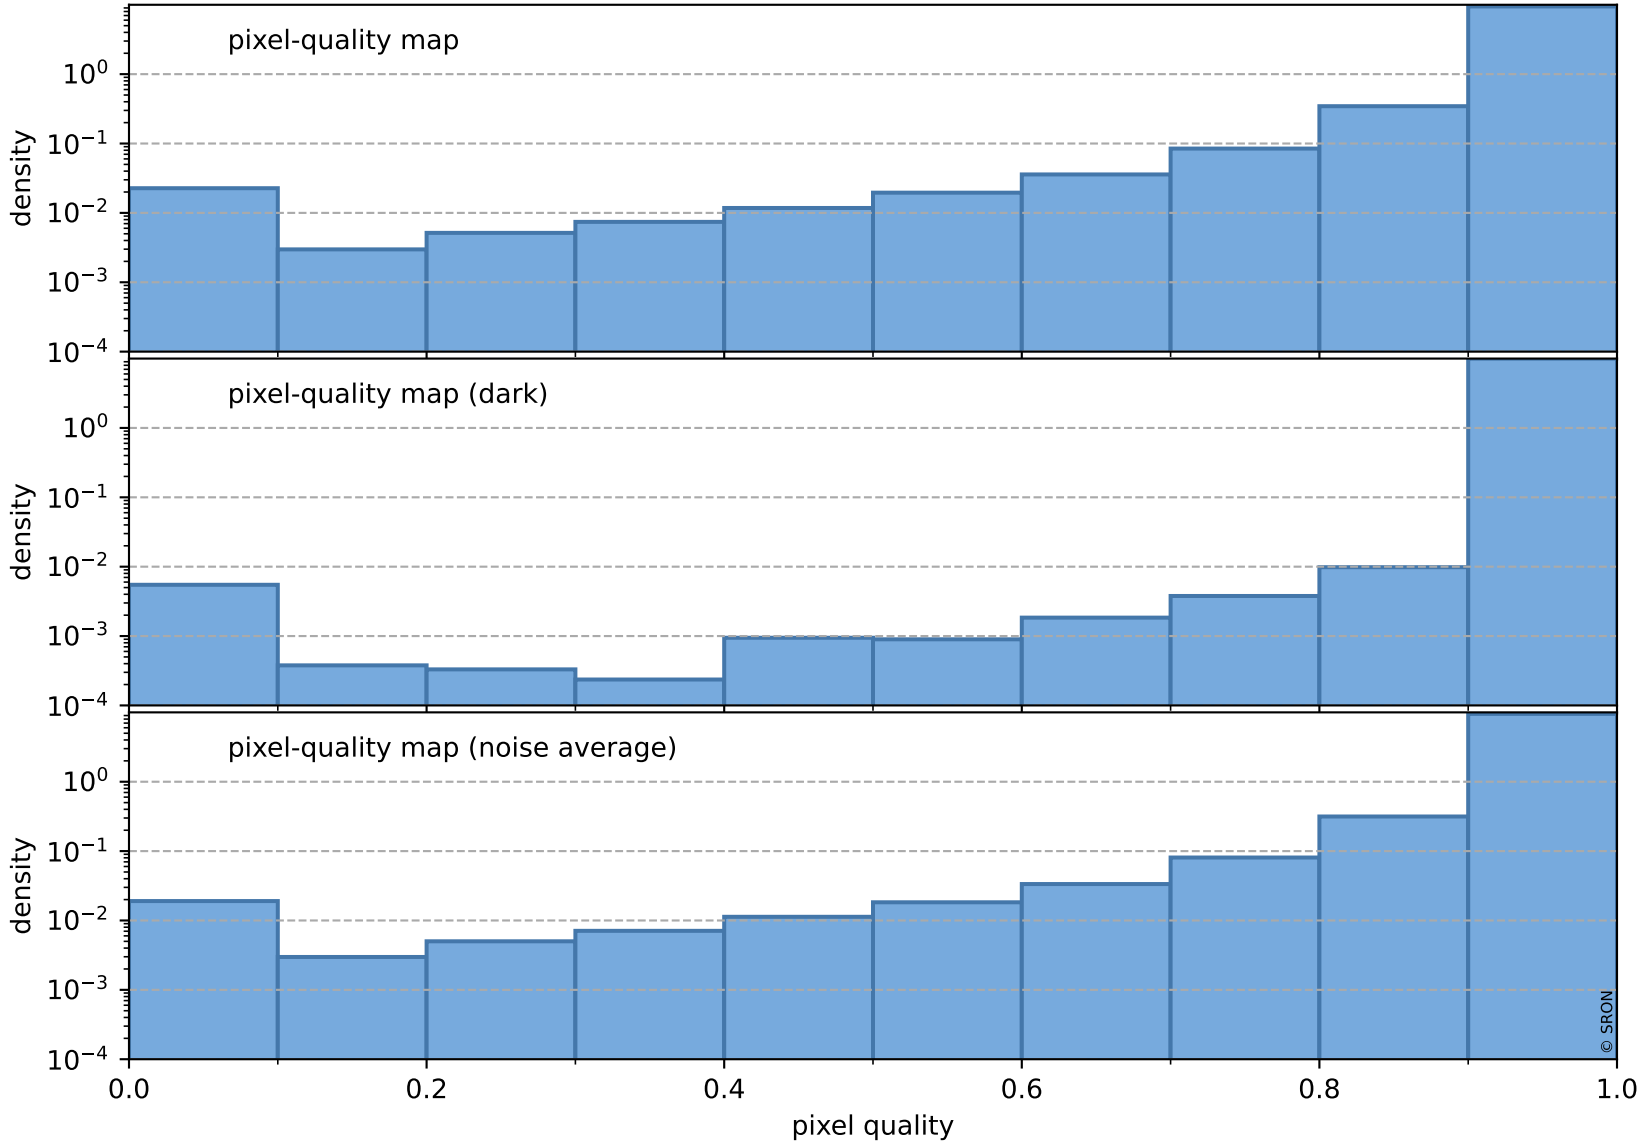

Tropomi SWIR pixel quality (official)

orbits : 19 in [21787, 21832]
coverage : 2021-12-27 / 2021-12-30
created : 2023-08-22T08:30:15

Histograms of pixel-quality