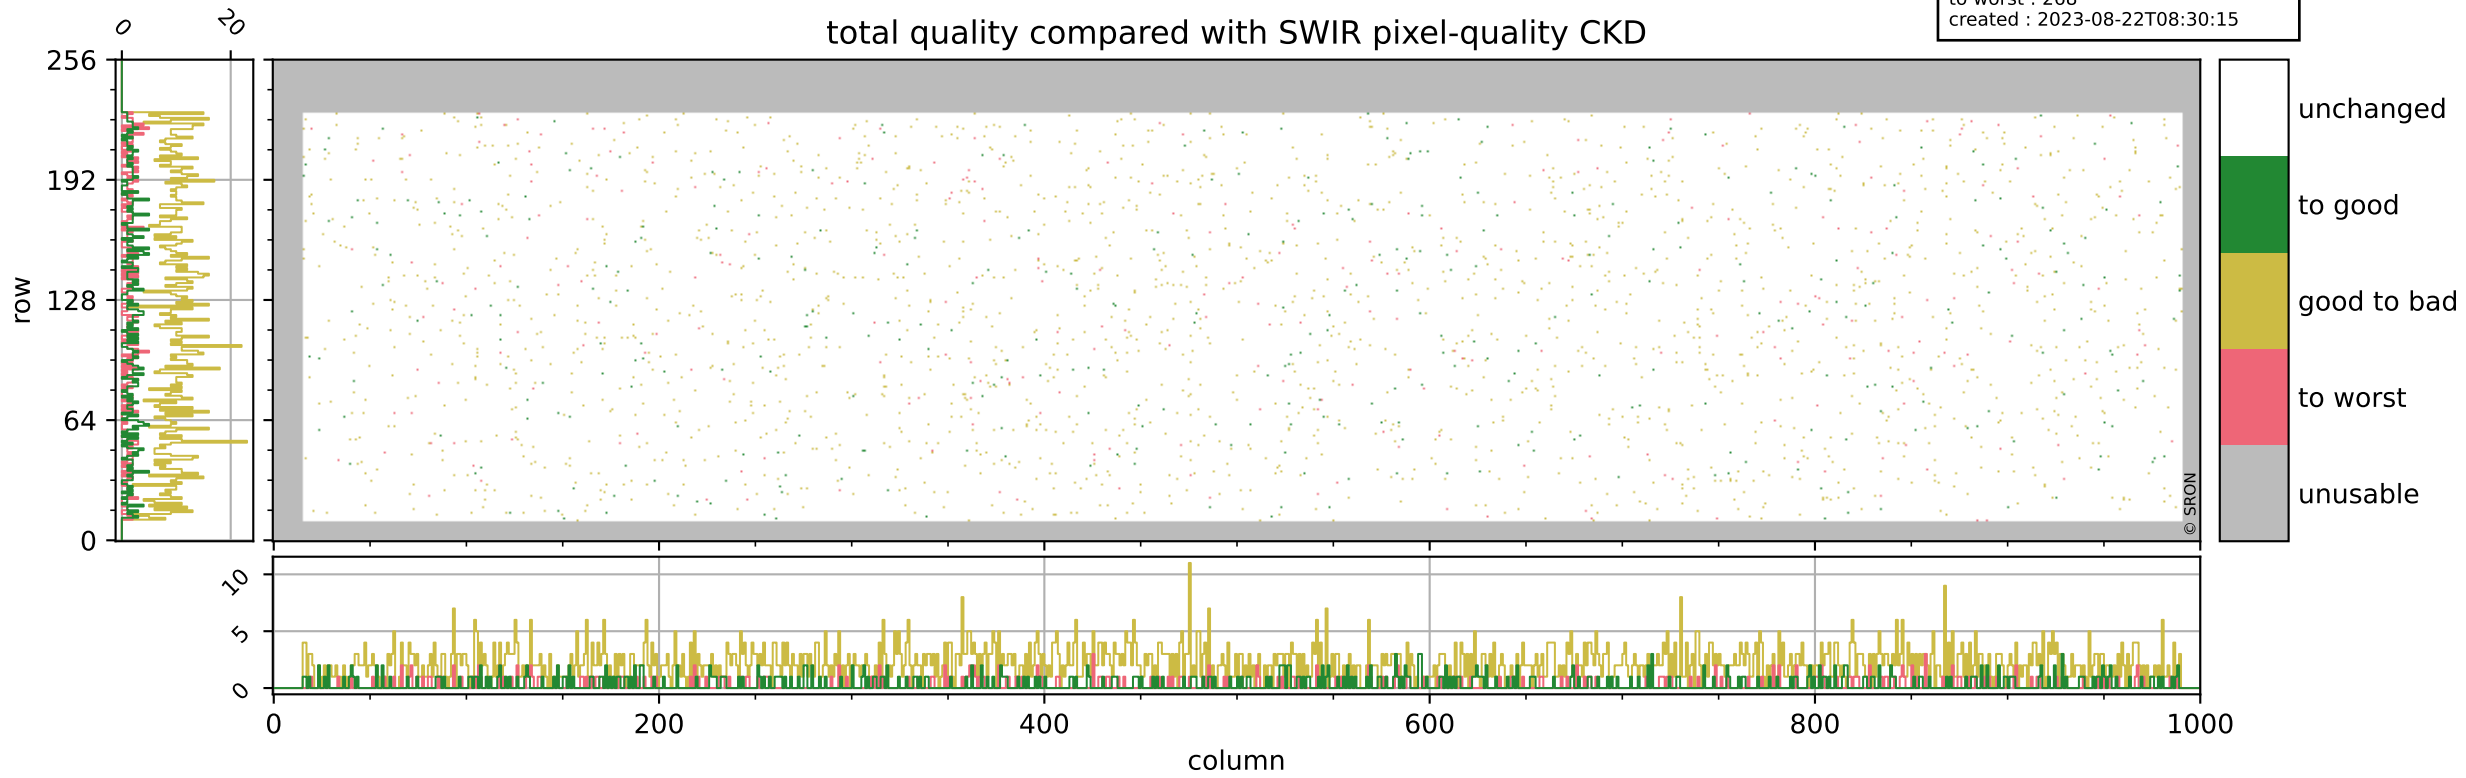

Tropomi SWIR pixel quality (official)

orbits : 19 in [21787, 21832]
coverage : 2021-12-27 / 2021-12-30
to good : 369
good to bad : 1874
to worst : 268
created : 2023-08-22T08:30:15

total quality compared with SWIR pixel-quality CKD