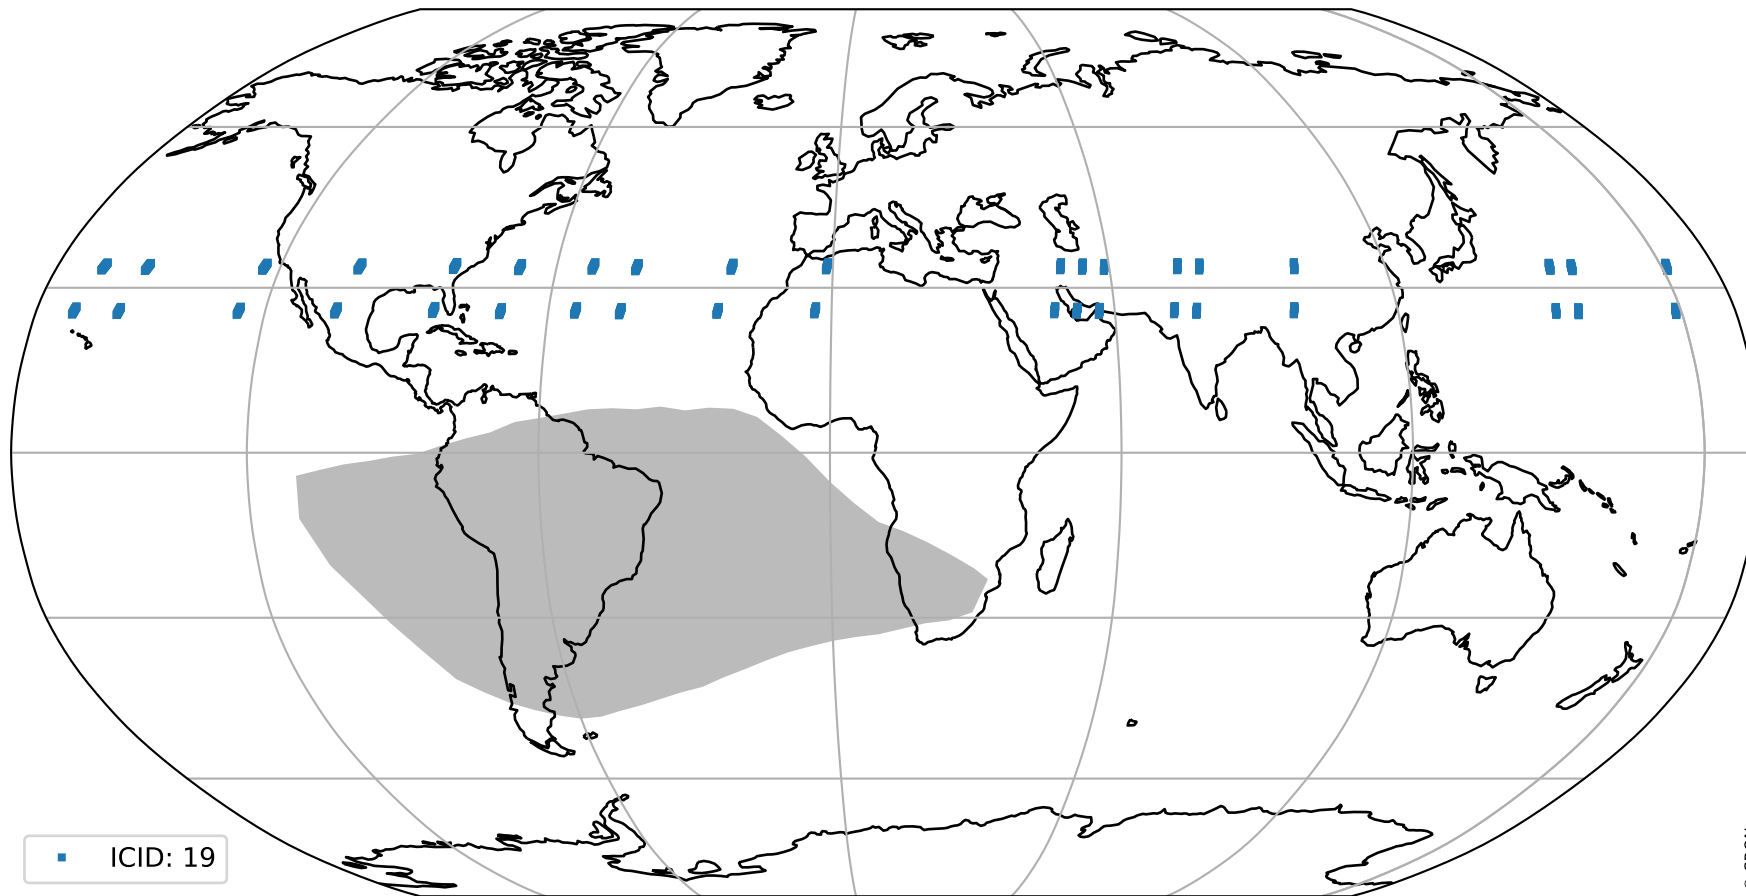

# Tropomi SWIR pixel quality (official)

orbits : 19 in [21787, 21832]  
coverage : 2021-12-27 / 2021-12-30  
created : 2023-08-22T08:30:15

## Histograms of pixel-quality

# Tropomi SWIR pixel quality (official) ground-tracks of Sentinel-5P

orbits : 19 in [21787, 21832]  
coverage : 2021-12-27 / 2021-12-30  
created : 2023-08-22T08:30:15

■ ICID: 19