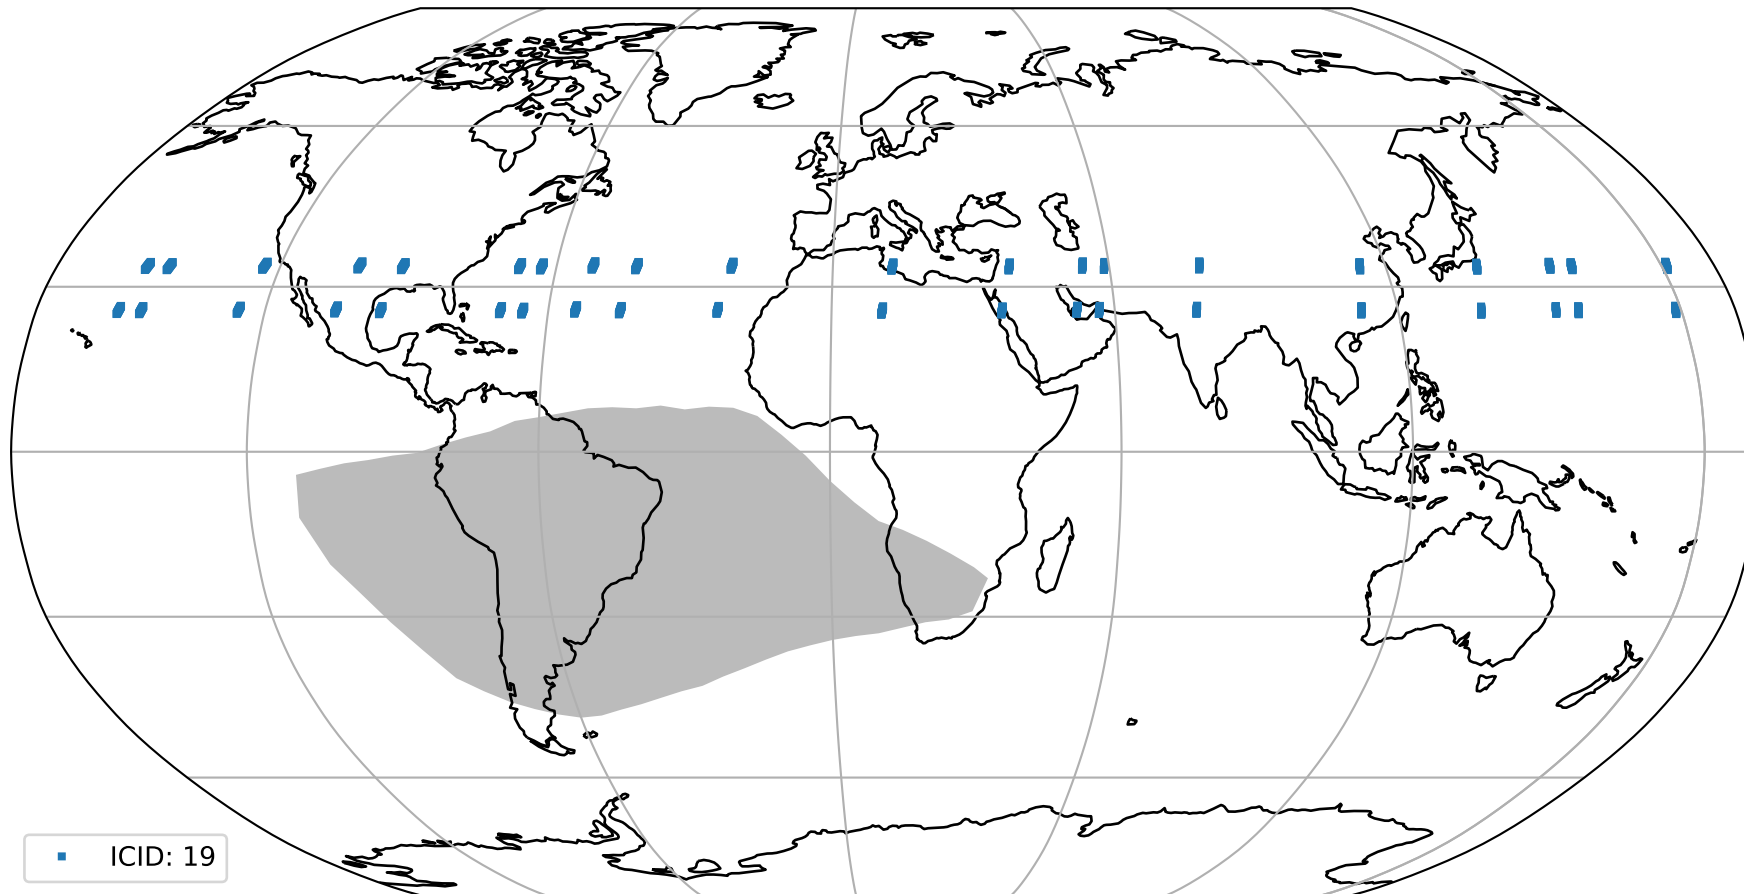

Tropomi SWIR pixel quality (official)

orbits : 20 in [21802, 21847]
coverage : 2021-12-28 / 2021-12-31
to good : 365
good to bad : 1852
to worst : 254
created : 2023-08-22T08:30:17

total quality compared with SWIR pixel-quality CKD

Tropomi SWIR pixel quality (official)

orbits : 20 in [21802, 21847]
coverage : 2021-12-28 / 2021-12-31
created : 2023-08-22T08:30:17

Histograms of pixel-quality

Tropomi SWIR pixel quality (official) ground-tracks of Sentinel-5P

orbits : 20 in [21802, 21847]
coverage : 2021-12-28 / 2021-12-31
created : 2023-08-22T08:30:18

Tropomi SWIR pixel quality (official)

orbits : [2827, 21847]
coverage : 2018-04-30 / 2021-12-31
created : 2023-08-22T08:30:18