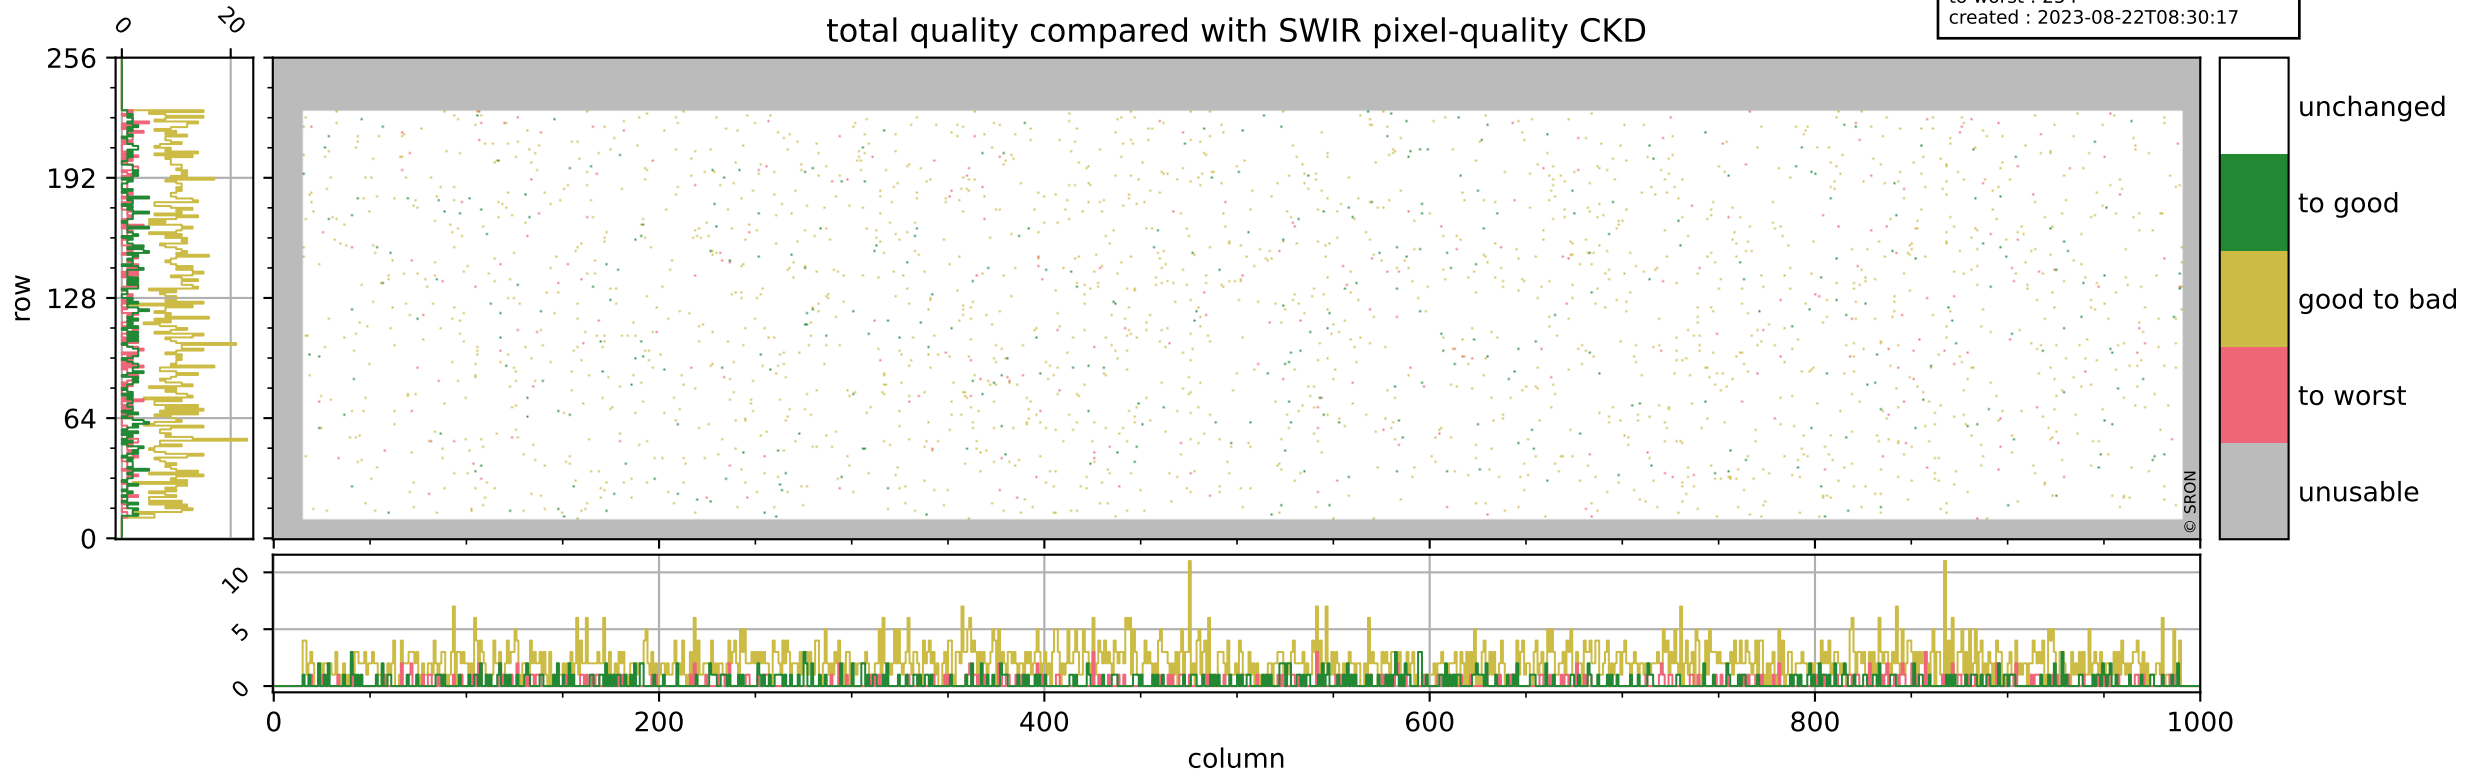

Tropomi SWIR pixel quality (official)

orbits : 20 in [21802, 21847]
coverage : 2021-12-28 / 2021-12-31
bad (quality < 0.8) : 3754
worst (quality < 0.1) : 390
created : 2023-08-22T08:30:17

pixel-quality map (noise average)

Tropomi SWIR pixel quality (official)

orbits : 20 in [21802, 21847]
coverage : 2021-12-28 / 2021-12-31
to good : 365
good to bad : 1852
to worst : 254
created : 2023-08-22T08:30:17

total quality compared with SWIR pixel-quality CKD

Tropomi SWIR pixel quality (official)

orbits : 20 in [21802, 21847]
coverage : 2021-12-28 / 2021-12-31
created : 2023-08-22T08:30:17

Histograms of pixel-quality

Tropomi SWIR pixel quality (official) ground-tracks of Sentinel-5P

orbits : 20 in [21802, 21847]
coverage : 2021-12-28 / 2021-12-31
created : 2023-08-22T08:30:18

Tropomi SWIR pixel quality (official)

orbits : [2827, 21847]
coverage : 2018-04-30 / 2021-12-31
created : 2023-08-22T08:30:18