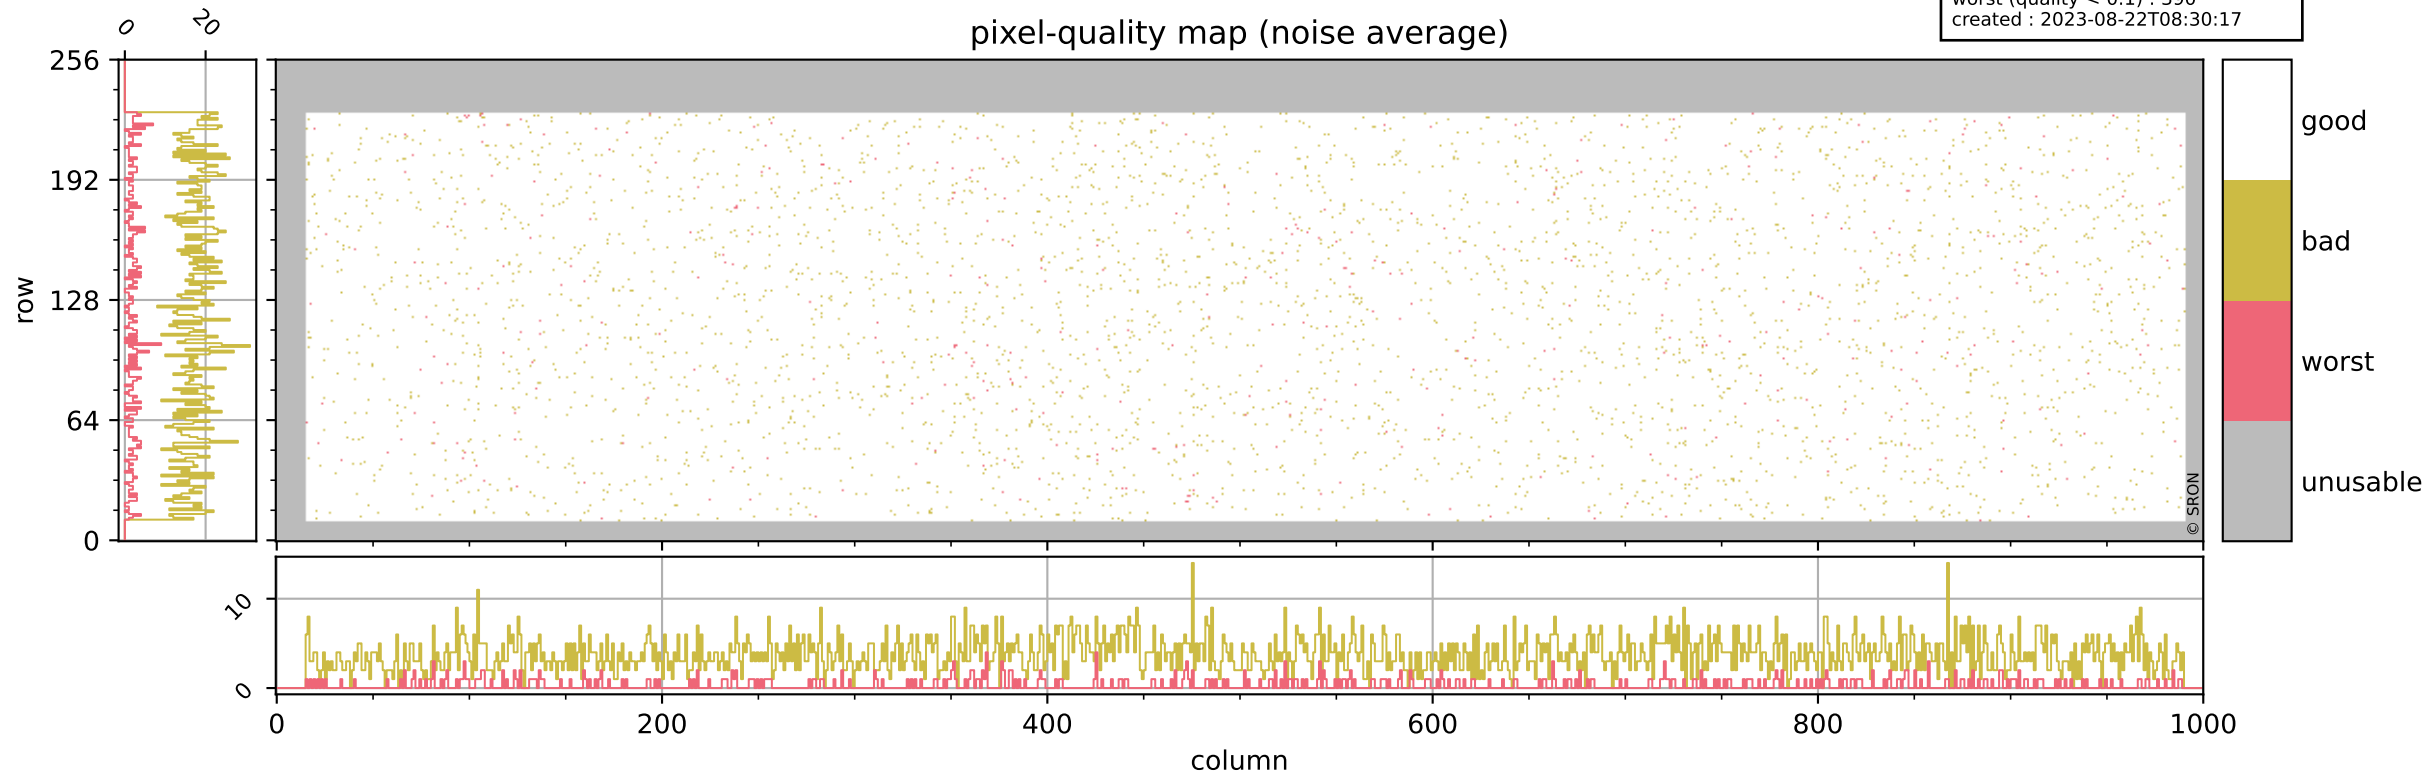

Tropomi SWIR pixel quality (official)

orbits : 20 in [21802, 21847]
coverage : 2021-12-28 / 2021-12-31
bad (quality < 0.8) : 292
worst (quality < 0.1) : 113
created : 2023-08-22T08:30:17

pixel-quality map (dark)

Tropomi SWIR pixel quality (official)

orbits : 20 in [21802, 21847]
coverage : 2021-12-28 / 2021-12-31
bad (quality < 0.8) : 3754
worst (quality < 0.1) : 390
created : 2023-08-22T08:30:17

pixel-quality map (noise average)

Tropomi SWIR pixel quality (official)

orbits : 20 in [21802, 21847]
coverage : 2021-12-28 / 2021-12-31
to good : 365
good to bad : 1852
to worst : 254
created : 2023-08-22T08:30:17

total quality compared with SWIR pixel-quality CKD

Tropomi SWIR pixel quality (official)

orbits : 20 in [21802, 21847]
coverage : 2021-12-28 / 2021-12-31
created : 2023-08-22T08:30:17

Histograms of pixel-quality

Tropomi SWIR pixel quality (official) ground-tracks of Sentinel-5P