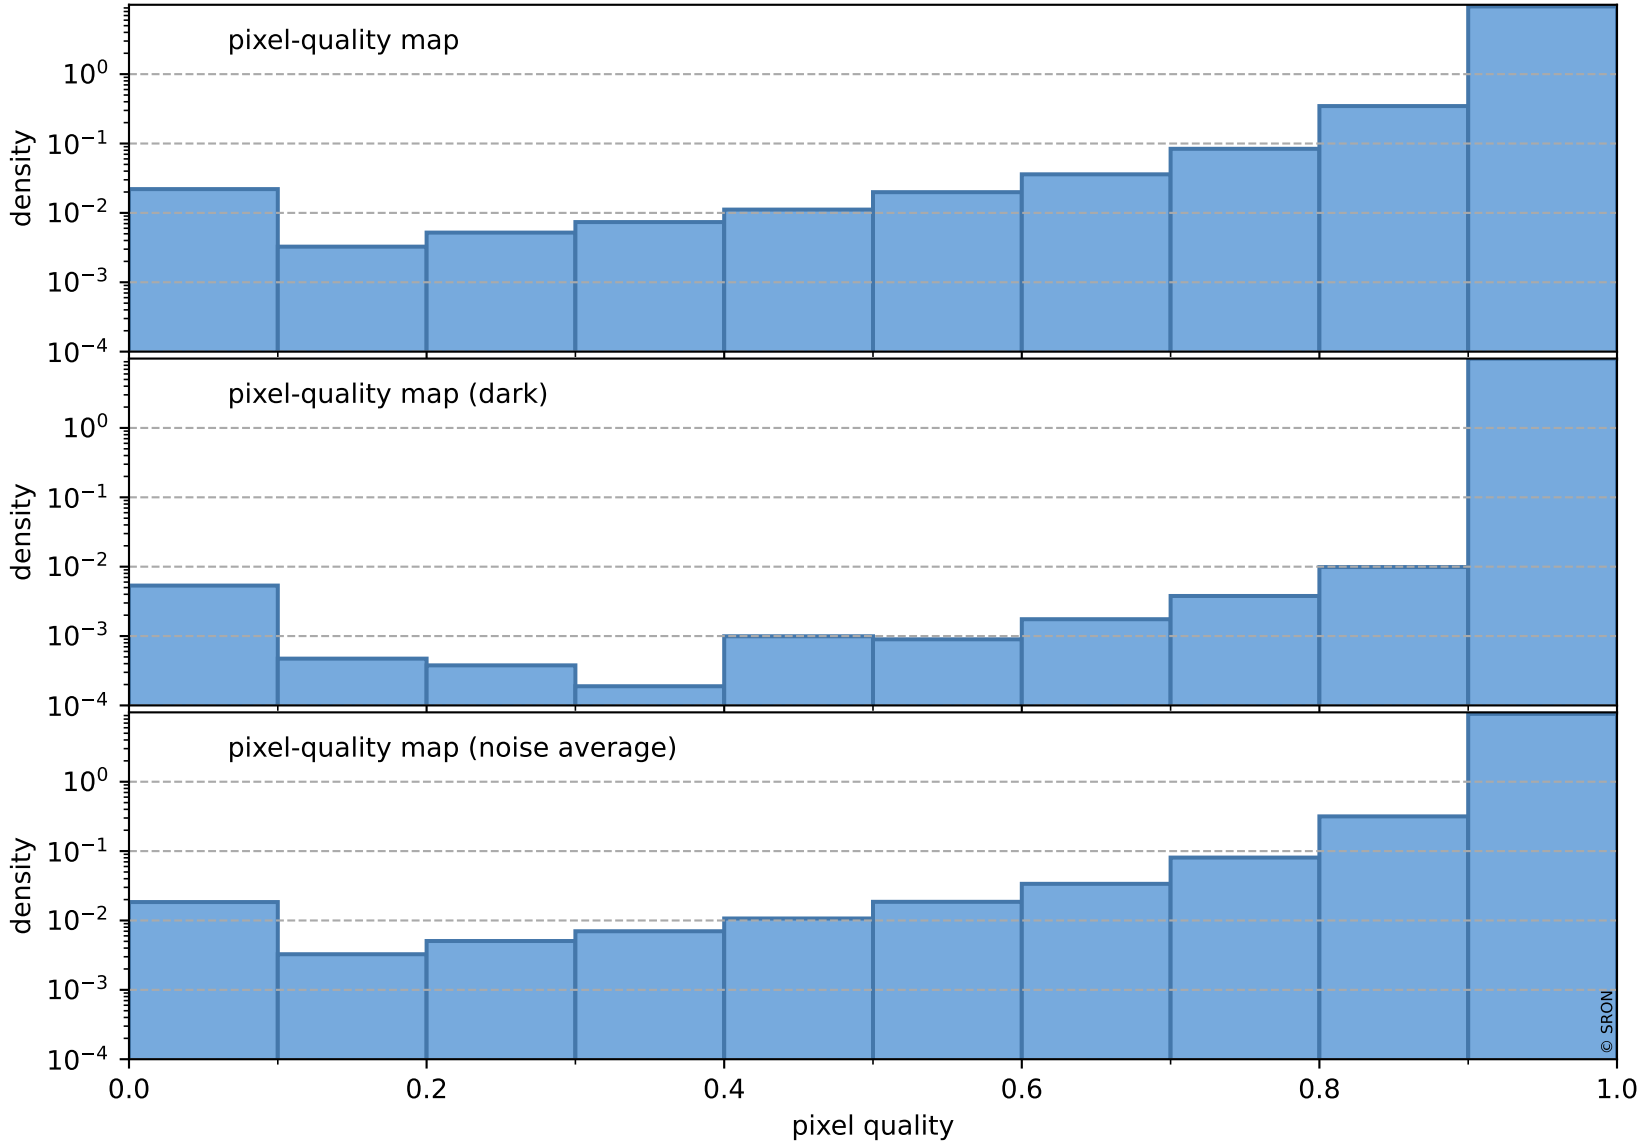

Tropomi SWIR pixel quality (official)

orbits : 20 in [21802, 21847]
coverage : 2021-12-28 / 2021-12-31
to good : 365
good to bad : 1852
to worst : 254
created : 2023-08-22T08:30:17

total quality compared with SWIR pixel-quality CKD

Tropomi SWIR pixel quality (official)

orbits : 20 in [21802, 21847]
coverage : 2021-12-28 / 2021-12-31
created : 2023-08-22T08:30:17

Histograms of pixel-quality

Tropomi SWIR pixel quality (official) ground-tracks of Sentinel-5P

orbits : 20 in [21802, 21847]
coverage : 2021-12-28 / 2021-12-31
created : 2023-08-22T08:30:18

Tropomi SWIR pixel quality (official)

orbits : [2827, 21847]
coverage : 2018-04-30 / 2021-12-31
created : 2023-08-22T08:30:18