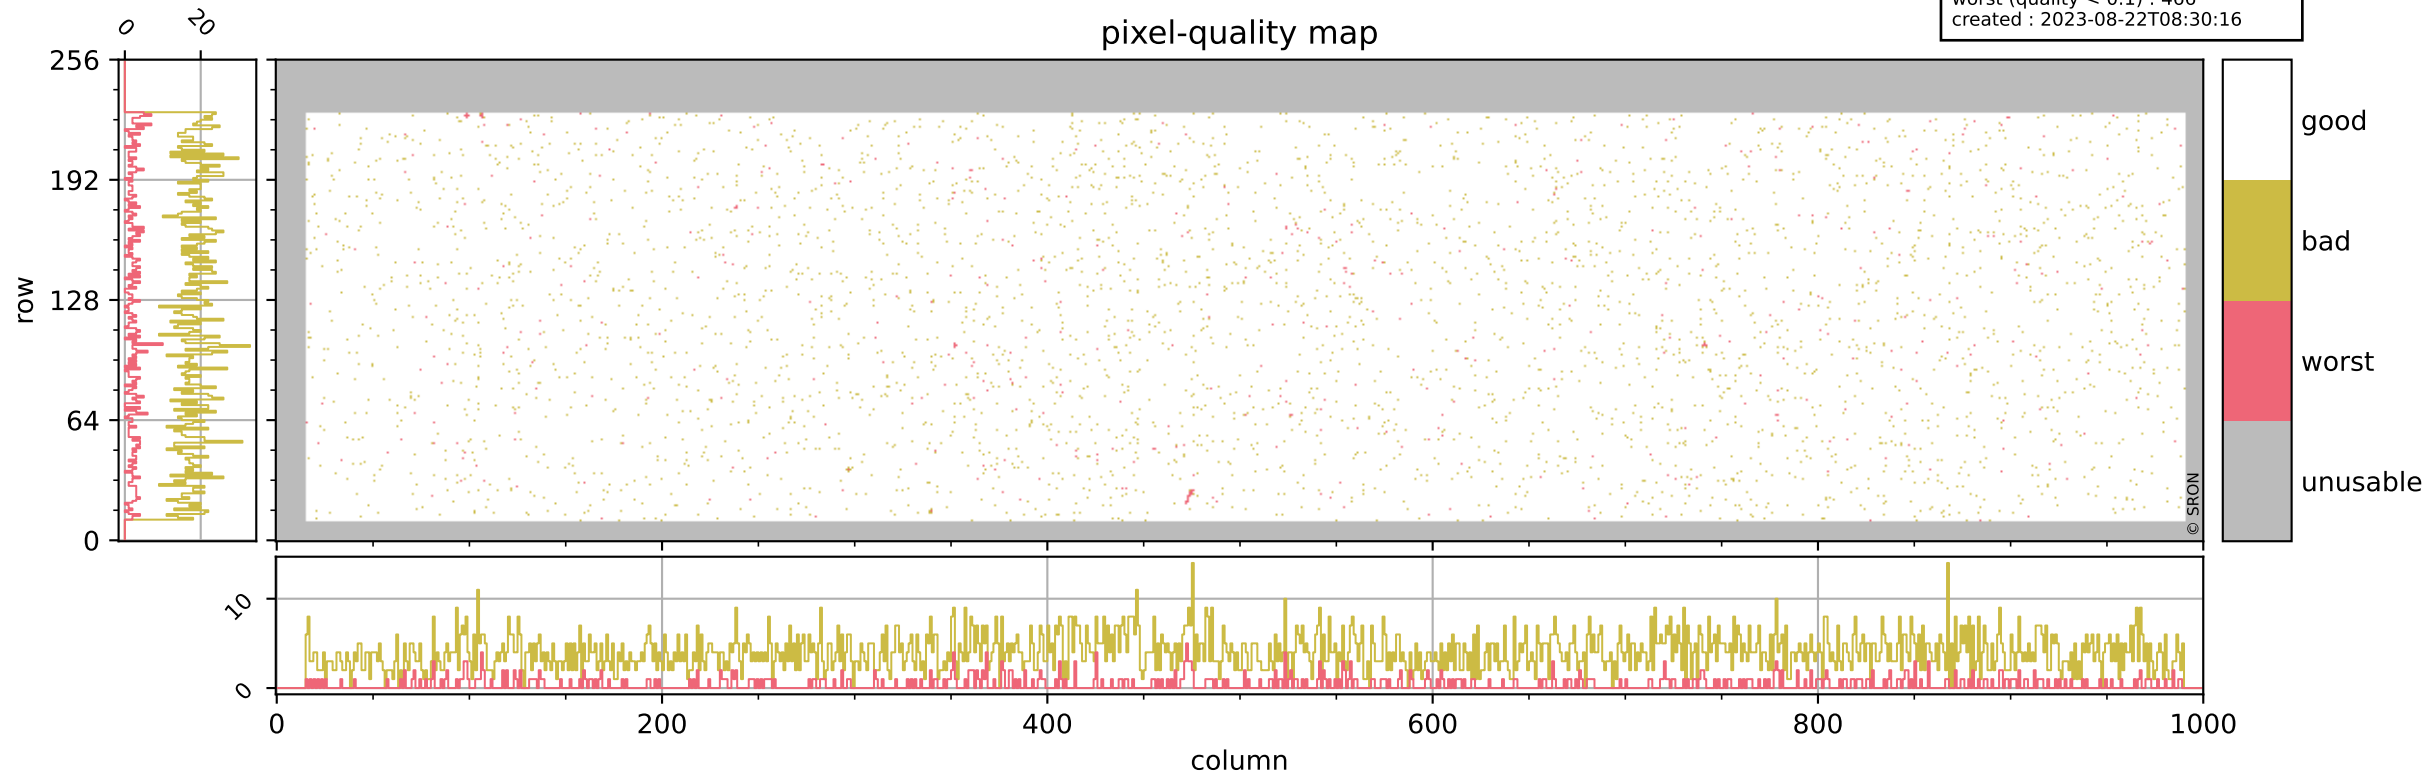

Tropomi SWIR pixel quality (official)

orbits : 20 in [21802, 21847]
coverage : 2021-12-28 / 2021-12-31
bad (quality < 0.8) : 3994
worst (quality < 0.1) : 466
created : 2023-08-22T08:30:16

pixel-quality map

Tropomi SWIR pixel quality (official)

orbits : 20 in [21802, 21847]
coverage : 2021-12-28 / 2021-12-31
bad (quality < 0.8) : 292
worst (quality < 0.1) : 113
created : 2023-08-22T08:30:17

pixel-quality map (dark)

Tropomi SWIR pixel quality (official)

orbits : 20 in [21802, 21847]
coverage : 2021-12-28 / 2021-12-31
bad (quality < 0.8) : 3754
worst (quality < 0.1) : 390
created : 2023-08-22T08:30:17

pixel-quality map (noise average)

Tropomi SWIR pixel quality (official)

orbits : 20 in [21802, 21847]
coverage : 2021-12-28 / 2021-12-31
created : 2023-08-22T08:30:17

Histograms of pixel-quality

Tropomi SWIR pixel quality (official) ground-tracks of Sentinel-5P