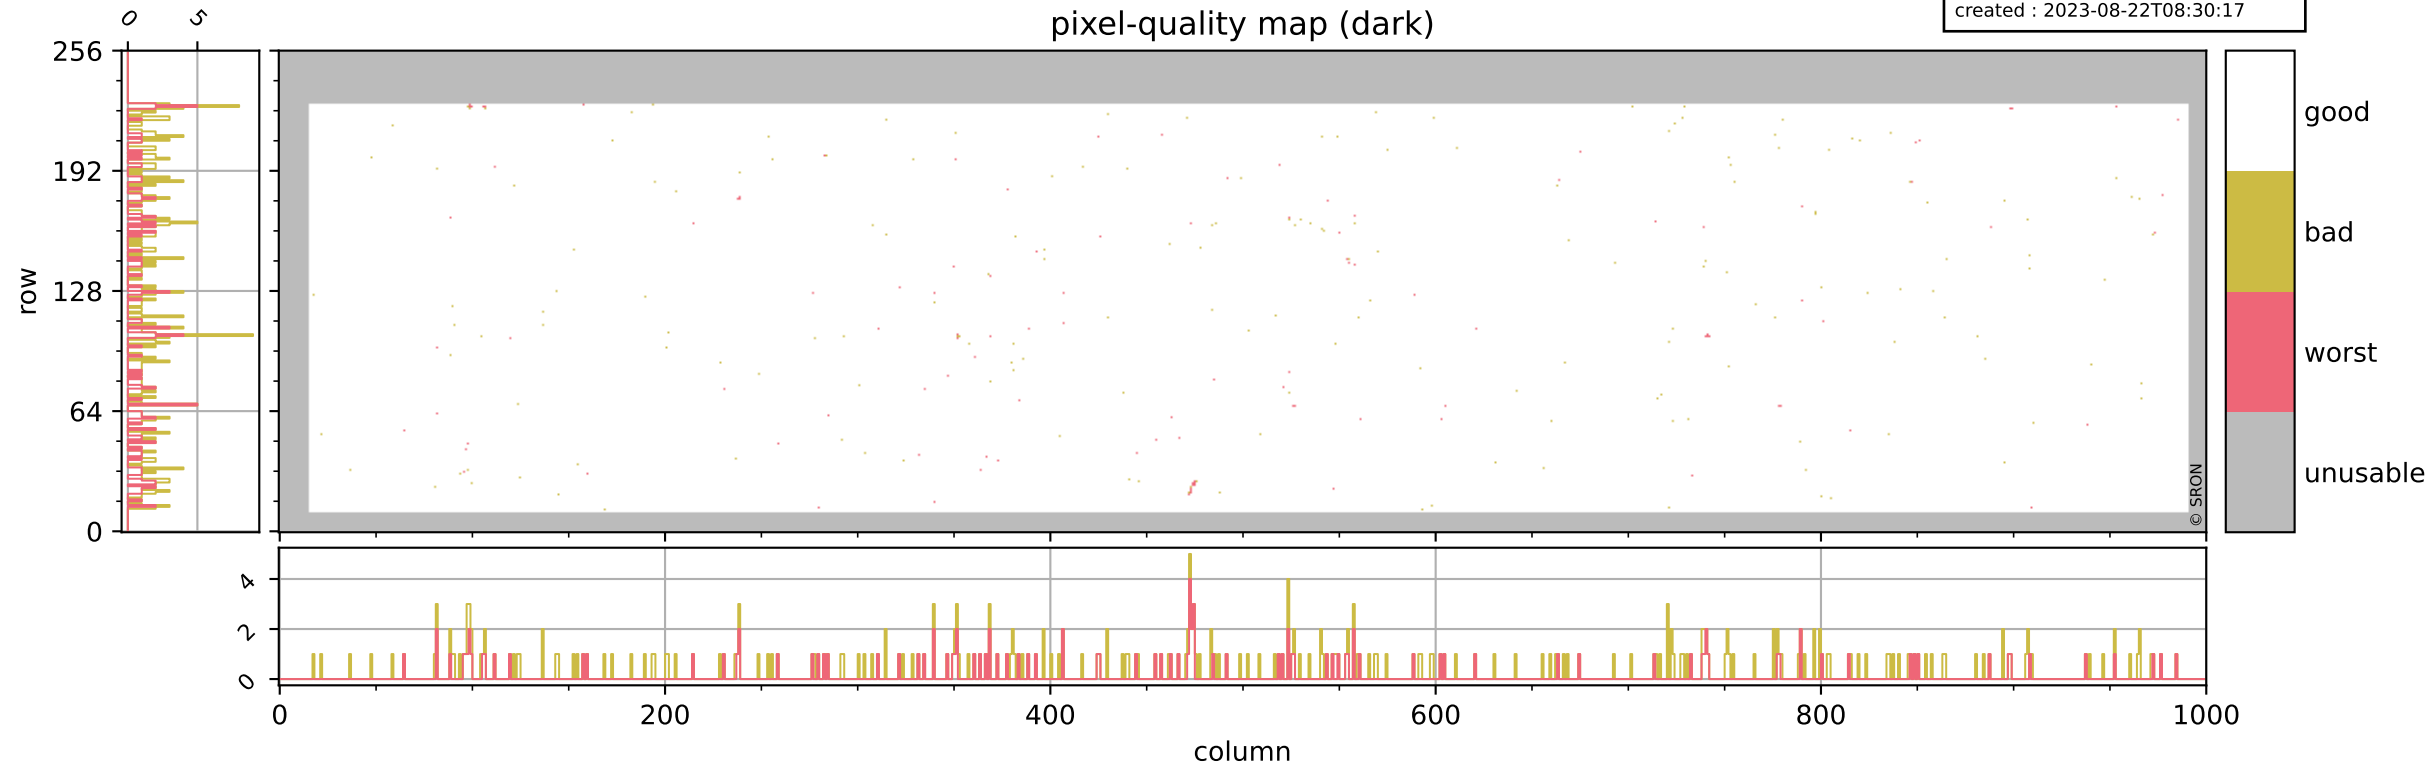

Tropomi SWIR pixel quality (official)

orbits : 20 in [21802, 21847]
coverage : 2021-12-28 / 2021-12-31
bad (quality < 0.8) : 3994
worst (quality < 0.1) : 466
created : 2023-08-22T08:30:16

pixel-quality map

Tropomi SWIR pixel quality (official)

orbits : 20 in [21802, 21847]
coverage : 2021-12-28 / 2021-12-31
bad (quality < 0.8) : 292
worst (quality < 0.1) : 113
created : 2023-08-22T08:30:17

pixel-quality map (dark)

Tropomi SWIR pixel quality (official)

orbits : 20 in [21802, 21847]
coverage : 2021-12-28 / 2021-12-31
bad (quality < 0.8) : 3754
worst (quality < 0.1) : 390
created : 2023-08-22T08:30:17

pixel-quality map (noise average)

Tropomi SWIR pixel quality (official)

orbits : 20 in [21802, 21847]
coverage : 2021-12-28 / 2021-12-31
to good : 365
good to bad : 1852
to worst : 254
created : 2023-08-22T08:30:17

total quality compared with SWIR pixel-quality CKD