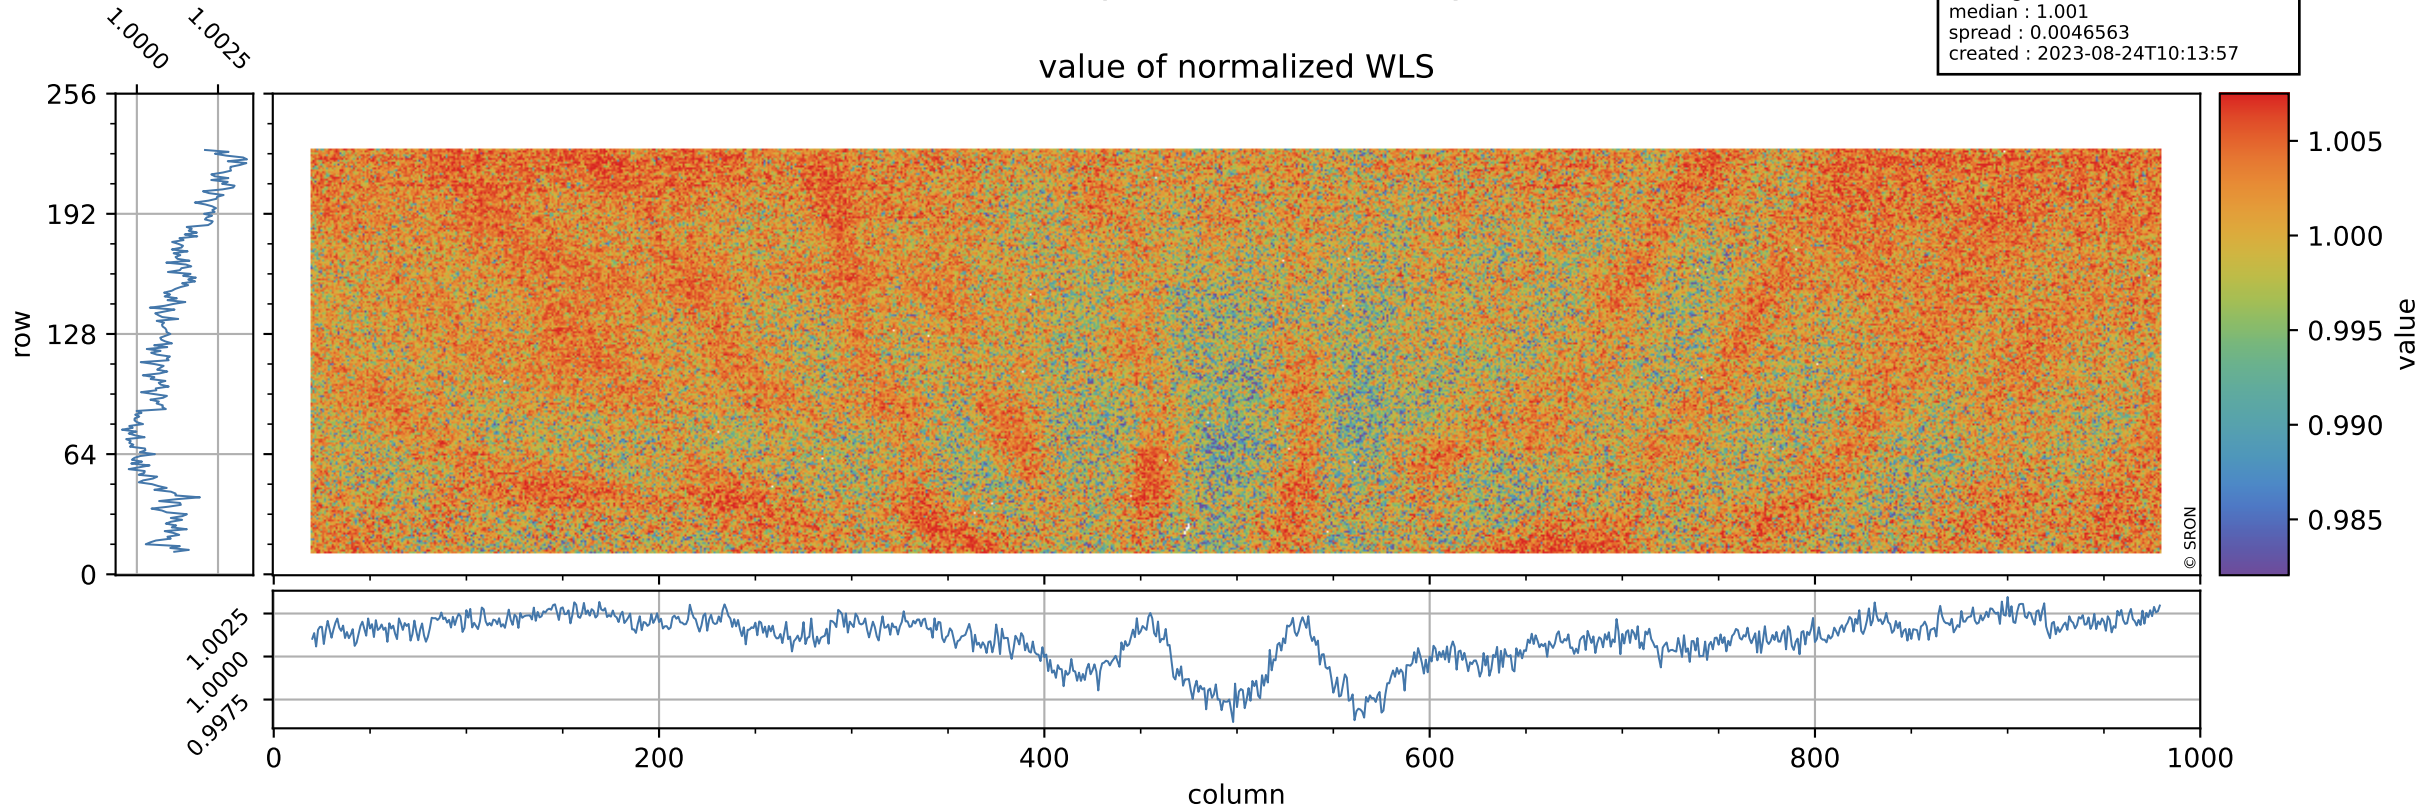

# Tropomi SWIR stability

value of normalized WLS

orbits : [30344, 30344]  
coverage : 2023-08-22 / 2023-08-22  
median : 1.001  
spread : 0.0046563  
created : 2023-08-24T10:13:57

# Tropomi SWIR stability

orbits : [30344, 30344]  
coverage : 2023-08-22 / 2023-08-22  
median : 353.95 e  
spread : 87.083 e  
created : 2023-08-24T10:13:58

## WLS background

# Tropomi SWIR stability ground-tracks of Sentinel-5P

orbits : [30344, 30344]  
coverage : 2023-08-22 / 2023-08-22  
created : 2023-08-24T10:13:58

■ ICID: 1808