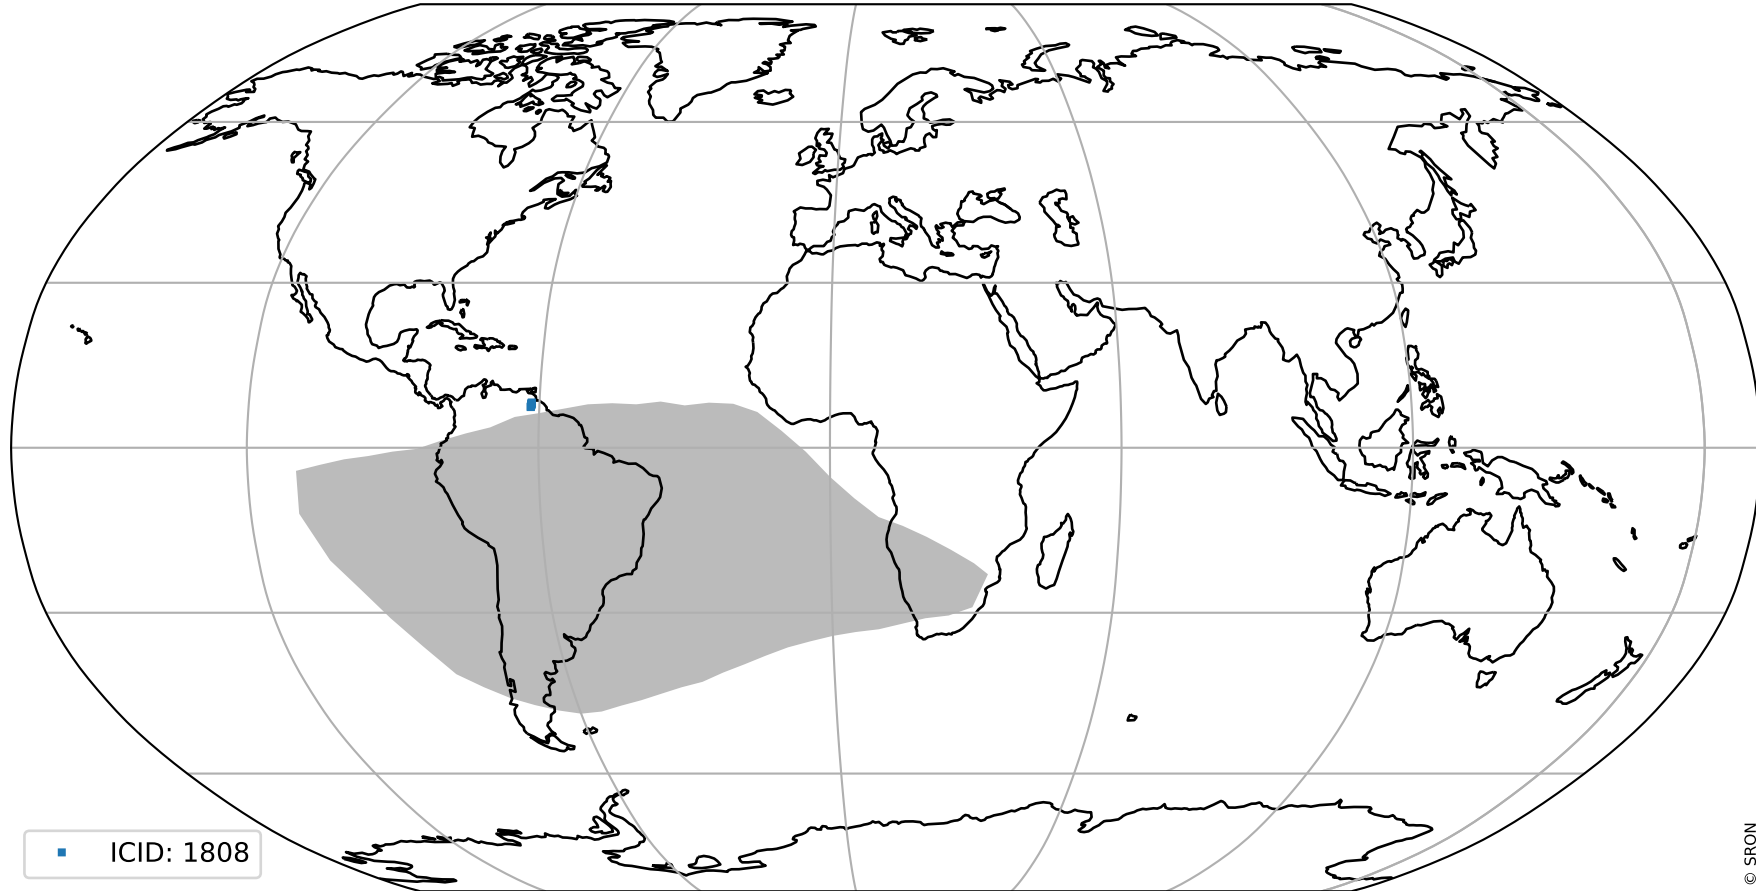

# Tropomi SWIR stability

value of normalized WLS

orbits : [30344, 30344]  
coverage : 2023-08-22 / 2023-08-22  
median : 1.001  
spread : 0.0046563  
created : 2023-08-24T10:13:57

# Tropomi SWIR stability

orbits : [30344, 30344]  
coverage : 2023-08-22 / 2023-08-22  
median : 353.95 e  
spread : 87.083 e  
created : 2023-08-24T10:13:58

## WLS background

# Tropomi SWIR stability ground-tracks of Sentinel-5P

orbits : [30344, 30344]  
coverage : 2023-08-22 / 2023-08-22  
created : 2023-08-24T10:13:58

■ ICID: 1808