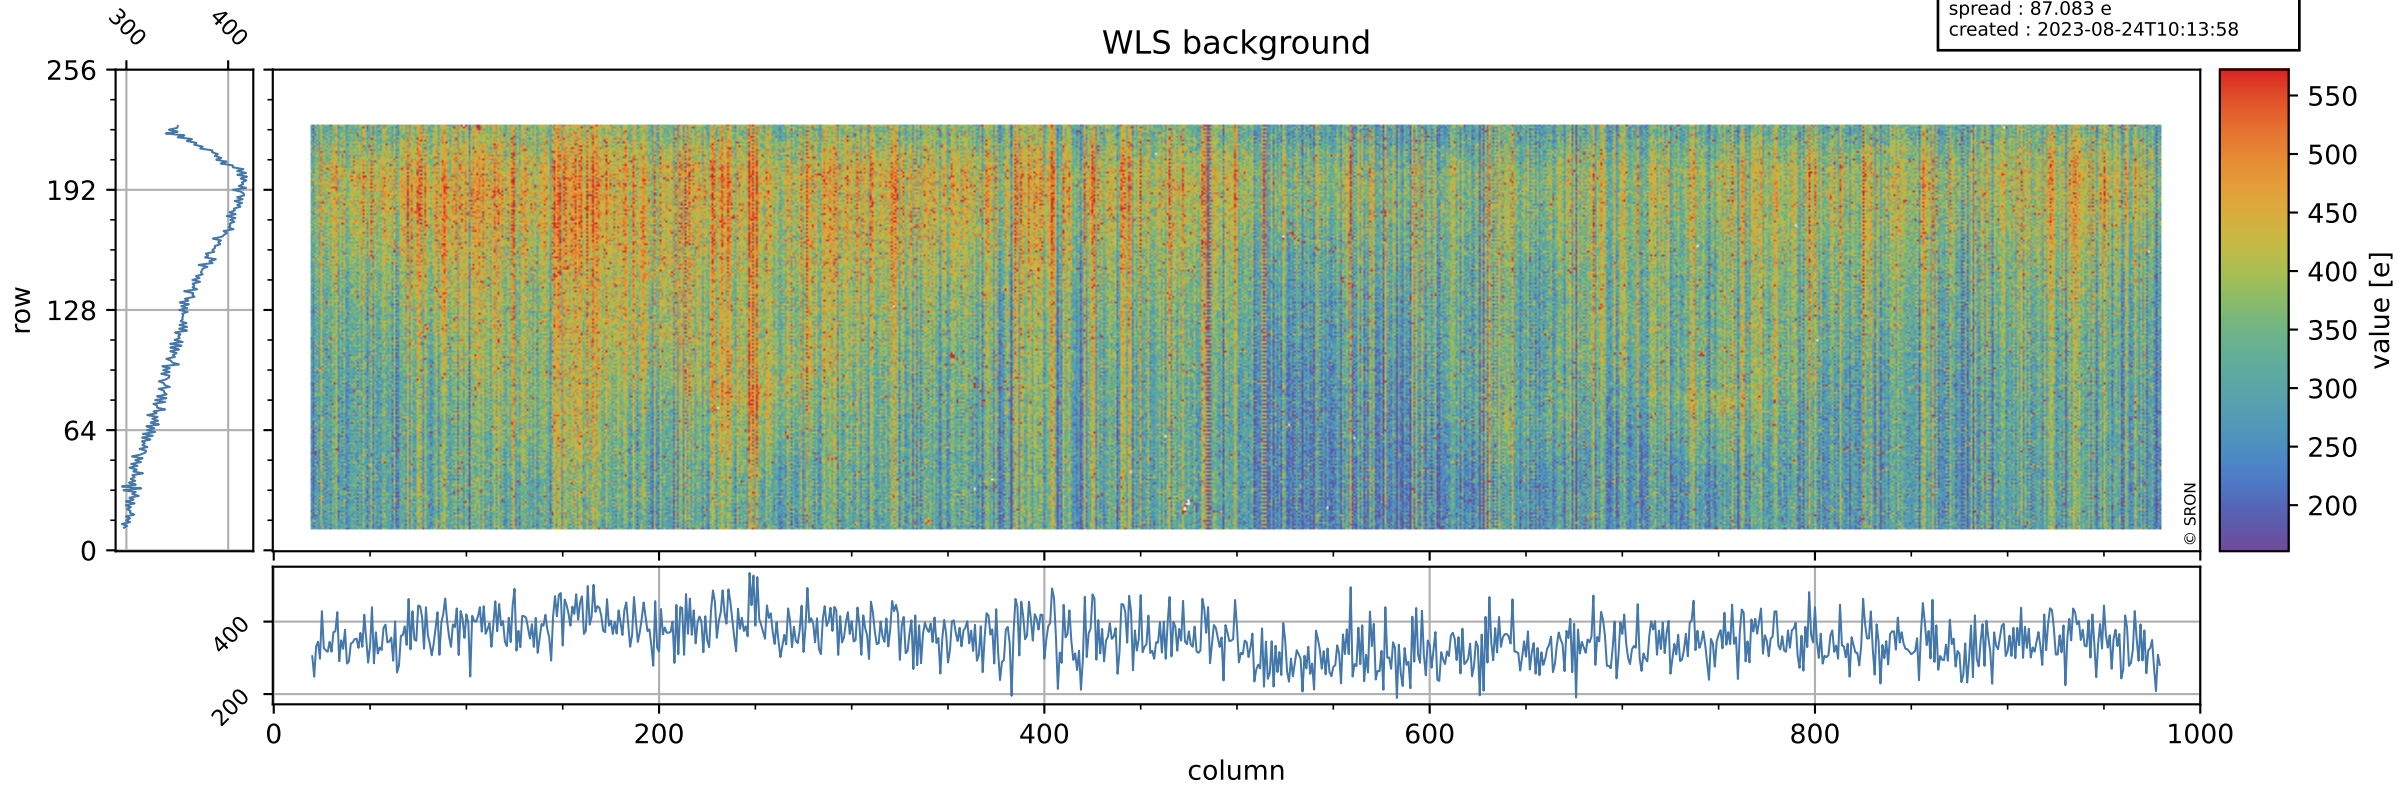

# Tropomi SWIR stability

value of normalized WLS

orbits : [30344, 30344]  
coverage : 2023-08-22 / 2023-08-22  
median : 1.001  
spread : 0.0046563  
created : 2023-08-24T10:13:57

# Tropomi SWIR stability

orbits : [30344, 30344]  
coverage : 2023-08-22 / 2023-08-22  
median : 353.95 e  
spread : 87.083 e  
created : 2023-08-24T10:13:58

## WLS background

# Tropomi SWIR stability ground-tracks of Sentinel-5P

orbits : [30344, 30344]  
coverage : 2023-08-22 / 2023-08-22  
created : 2023-08-24T10:13:58

■ ICID: 1808