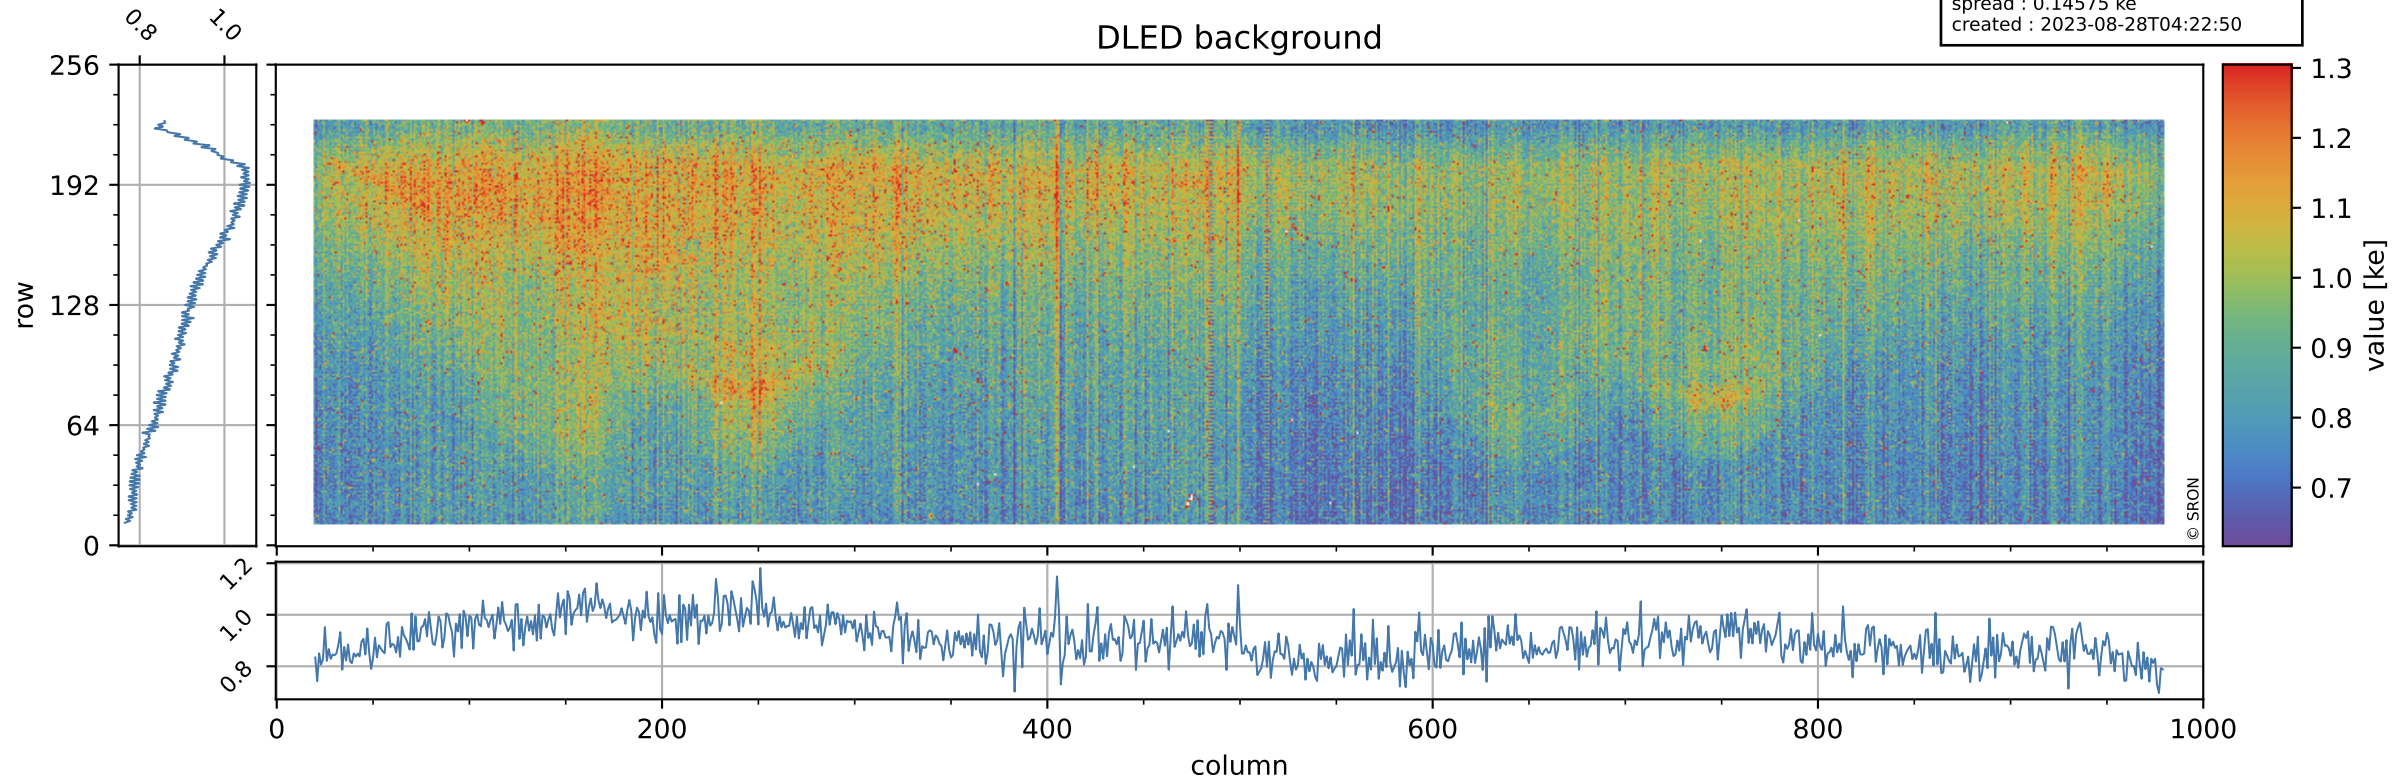

Tropomi SWIR stability

orbits : [30422, 30422]
coverage : 2023-08-27 / 2023-08-27
median : 0.94642
spread : 0.0048381
created : 2023-08-28T04:22:50

value of normalized DLED

Tropomi SWIR stability

orbits : [30422, 30422]
coverage : 2023-08-27 / 2023-08-27
median : 0.90655 ke
spread : 0.14575 ke
created : 2023-08-28T04:22:50

DLED background

Tropomi SWIR stability ground-tracks of Sentinel-5P

orbits : [30422, 30422]
coverage : 2023-08-27 / 2023-08-27
created : 2023-08-28T04:22:51