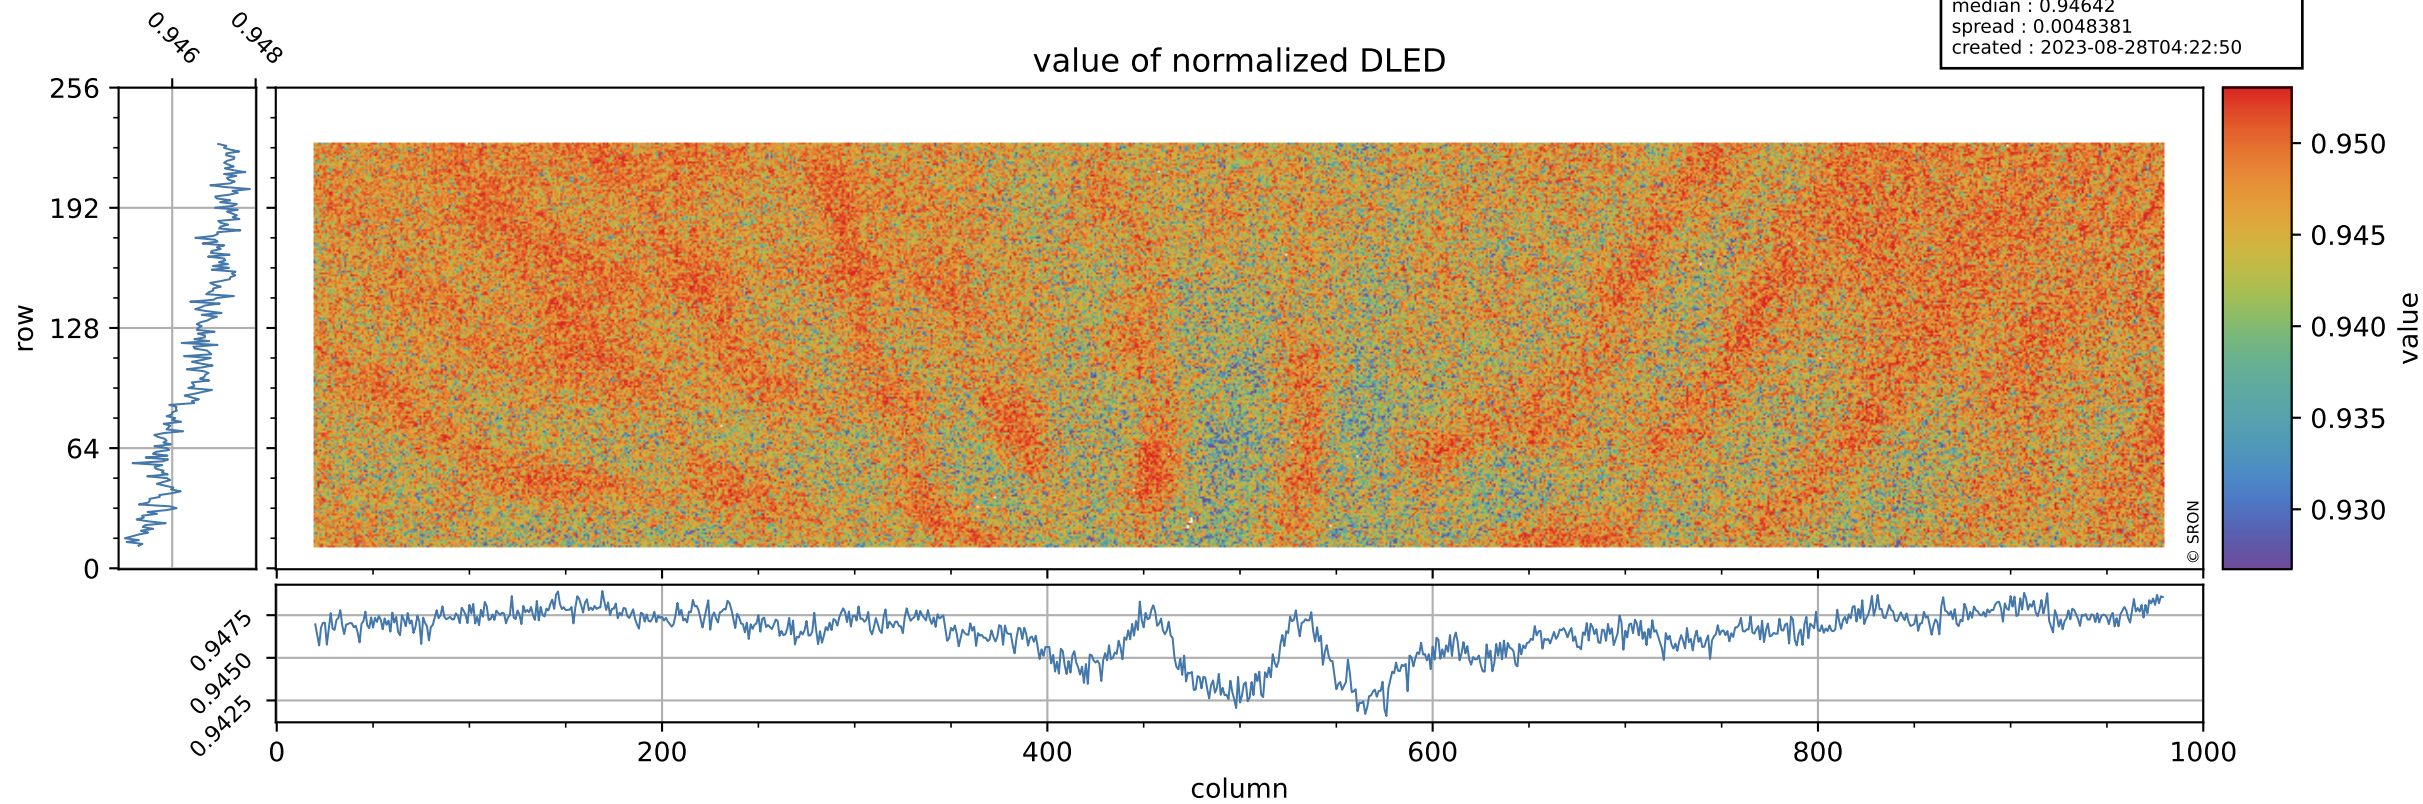

Tropomi SWIR stability

orbits : [30422, 30422]
coverage : 2023-08-27 / 2023-08-27
median : 0.94642
spread : 0.0048381
created : 2023-08-28T04:22:50

value of normalized DLED

Tropomi SWIR stability

orbits : [30422, 30422]
coverage : 2023-08-27 / 2023-08-27
median : 0.90655 ke
spread : 0.14575 ke
created : 2023-08-28T04:22:50

DLED background

Tropomi SWIR stability ground-tracks of Sentinel-5P

orbits : [30422, 30422]
coverage : 2023-08-27 / 2023-08-27
created : 2023-08-28T04:22:51