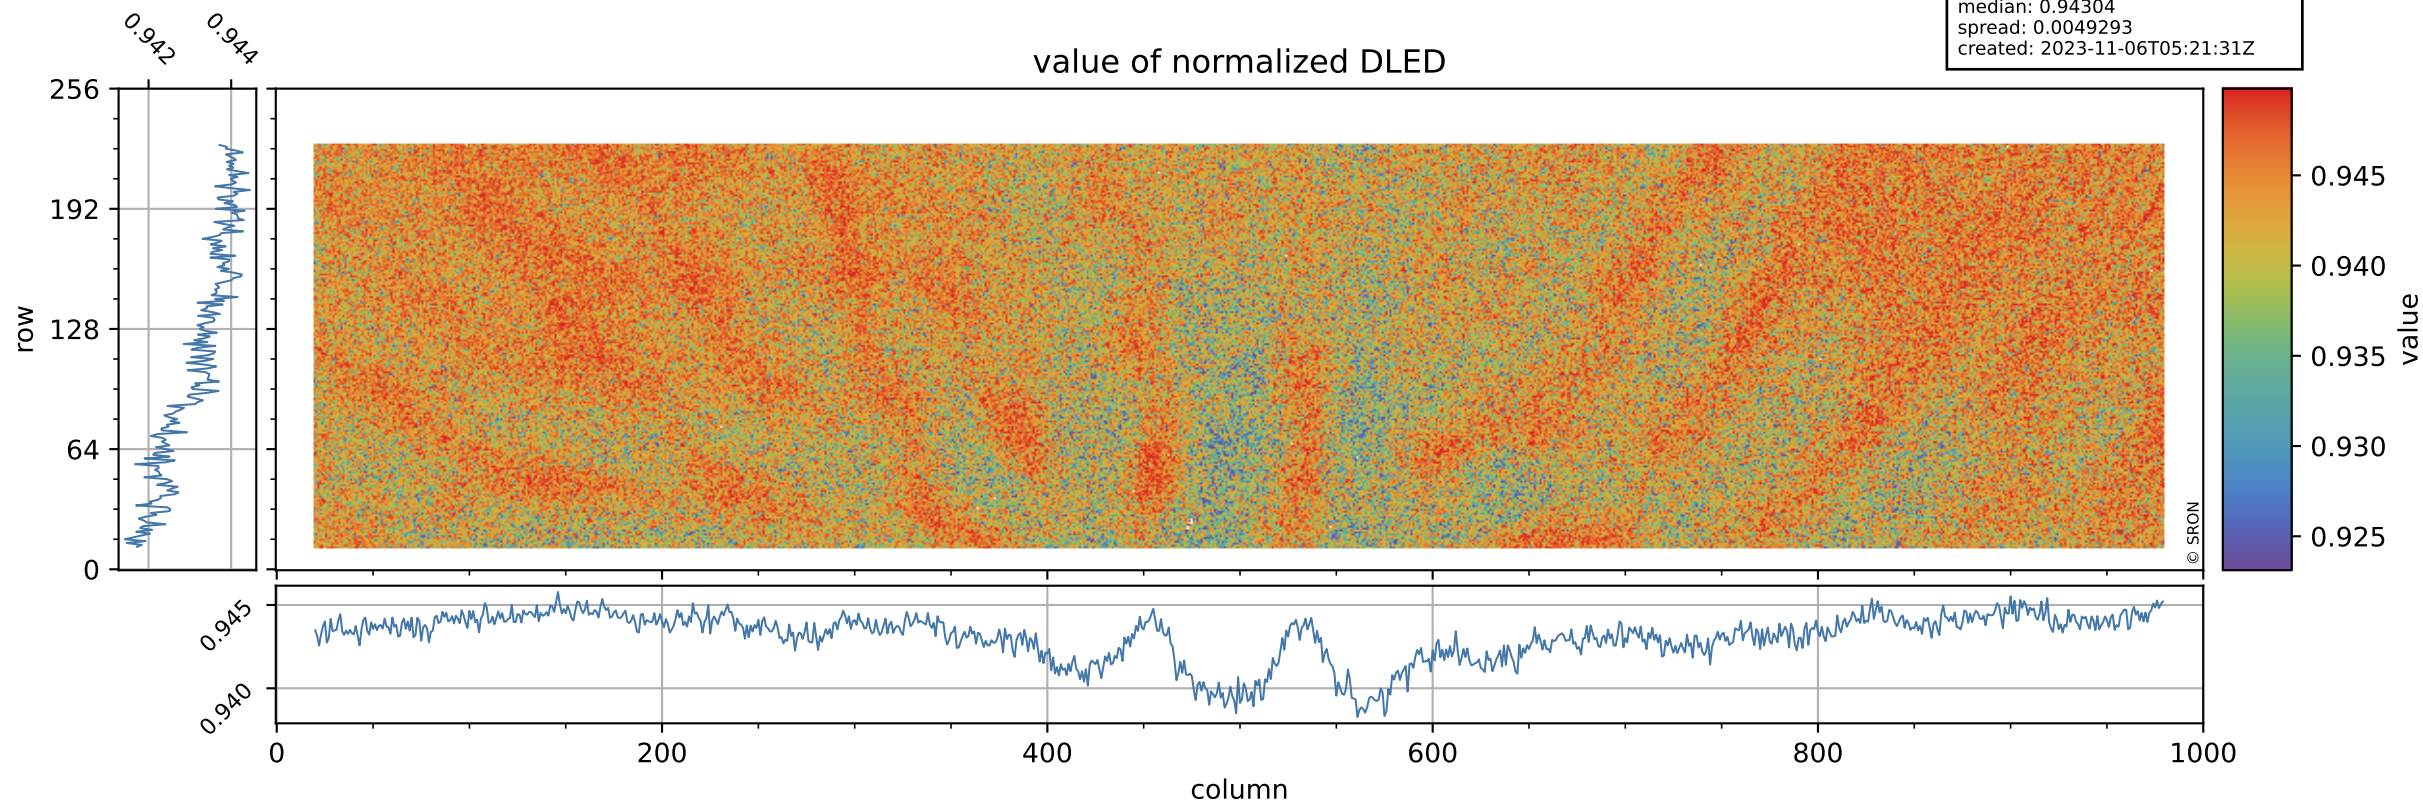

Tropomi SWIR stability

orbits: [31412, 31412]
coverage: 2023-11-05 / 2023-11-05
median: 0.94304
spread: 0.0049293
created: 2023-11-06T05:21:31Z

value of normalized DLED

Tropomi SWIR stability

orbits: [31412, 31412]
coverage: 2023-11-05 / 2023-11-05
median: 0.90656 ke
spread: 0.15003 ke
created: 2023-11-06T05:21:31Z

DLED background

Tropomi SWIR stability ground-tracks of Sentinel-5P

orbits: [31412, 31412]
coverage: 2023-11-05 / 2023-11-05
created: 2023-11-06T05:21:32Z