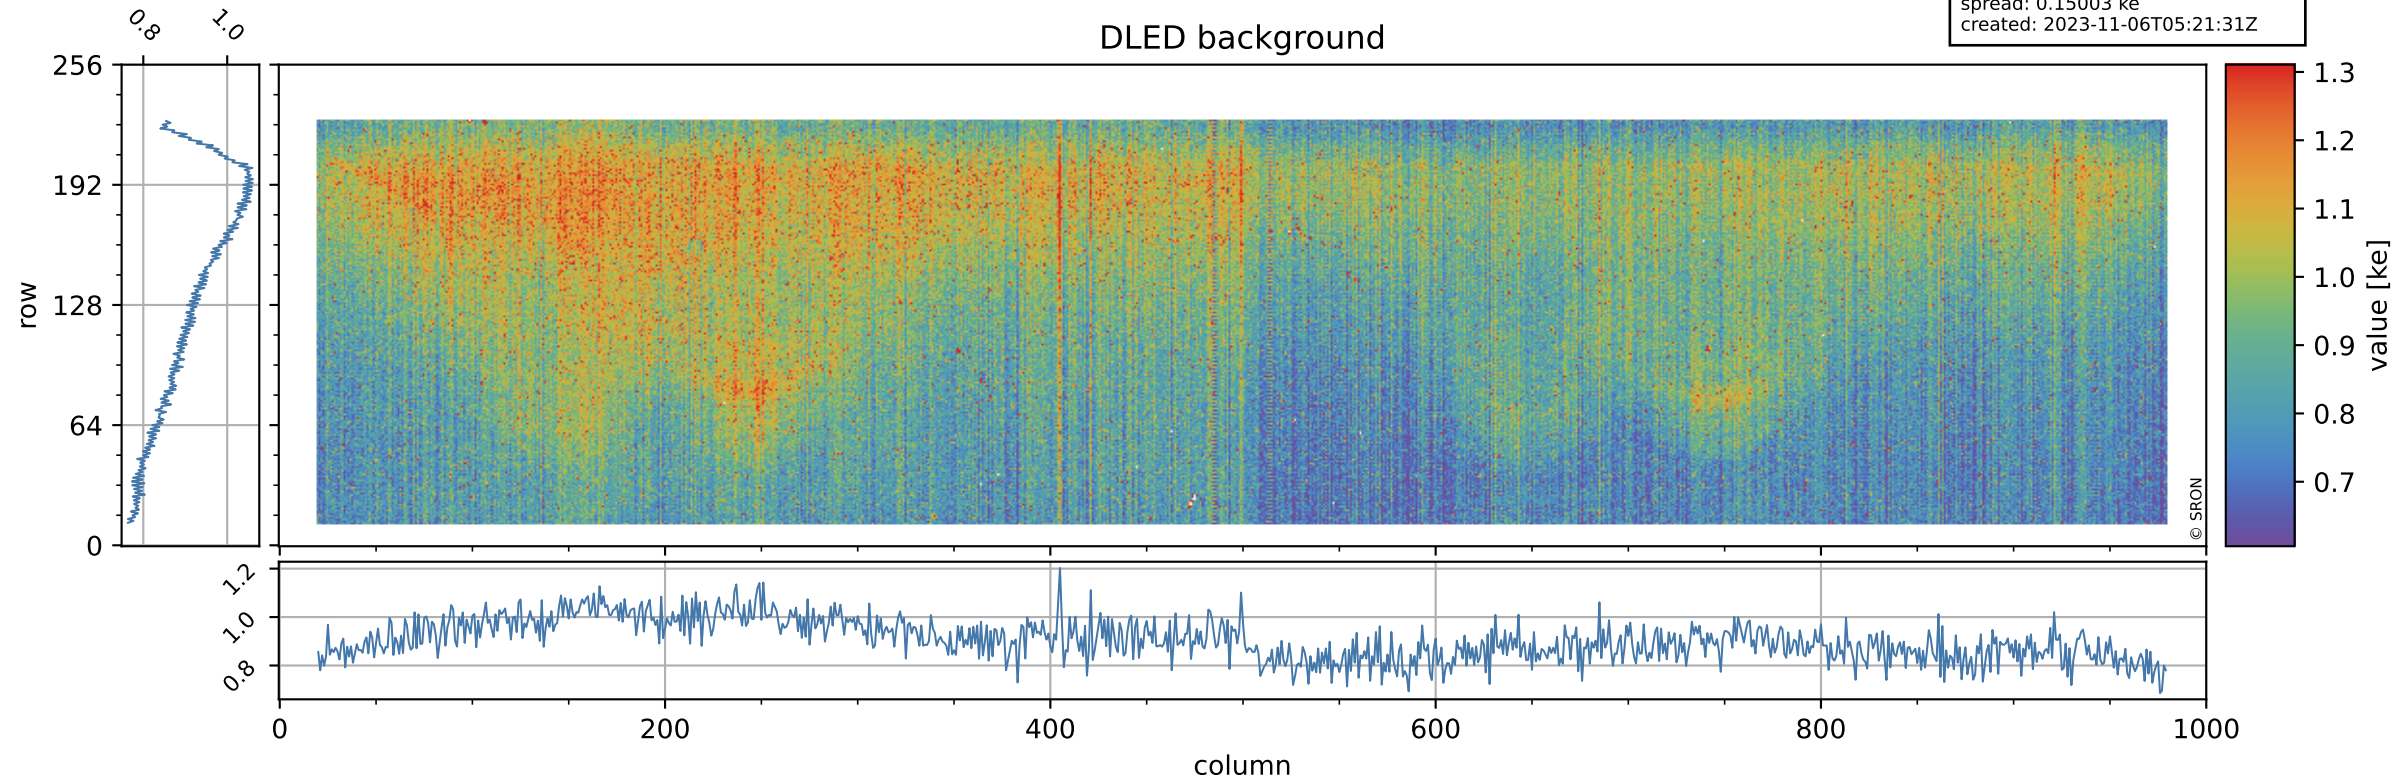

Tropomi SWIR stability

orbits: [31412, 31412]
coverage: 2023-11-05 / 2023-11-05
median: 0.94304
spread: 0.0049293
created: 2023-11-06T05:21:31Z

value of normalized DLED

Tropomi SWIR stability

orbits: [31412, 31412]
coverage: 2023-11-05 / 2023-11-05
median: 0.90656 ke
spread: 0.15003 ke
created: 2023-11-06T05:21:31Z

DLED background

Tropomi SWIR stability ground-tracks of Sentinel-5P

orbits: [31412, 31412]
coverage: 2023-11-05 / 2023-11-05
created: 2023-11-06T05:21:32Z