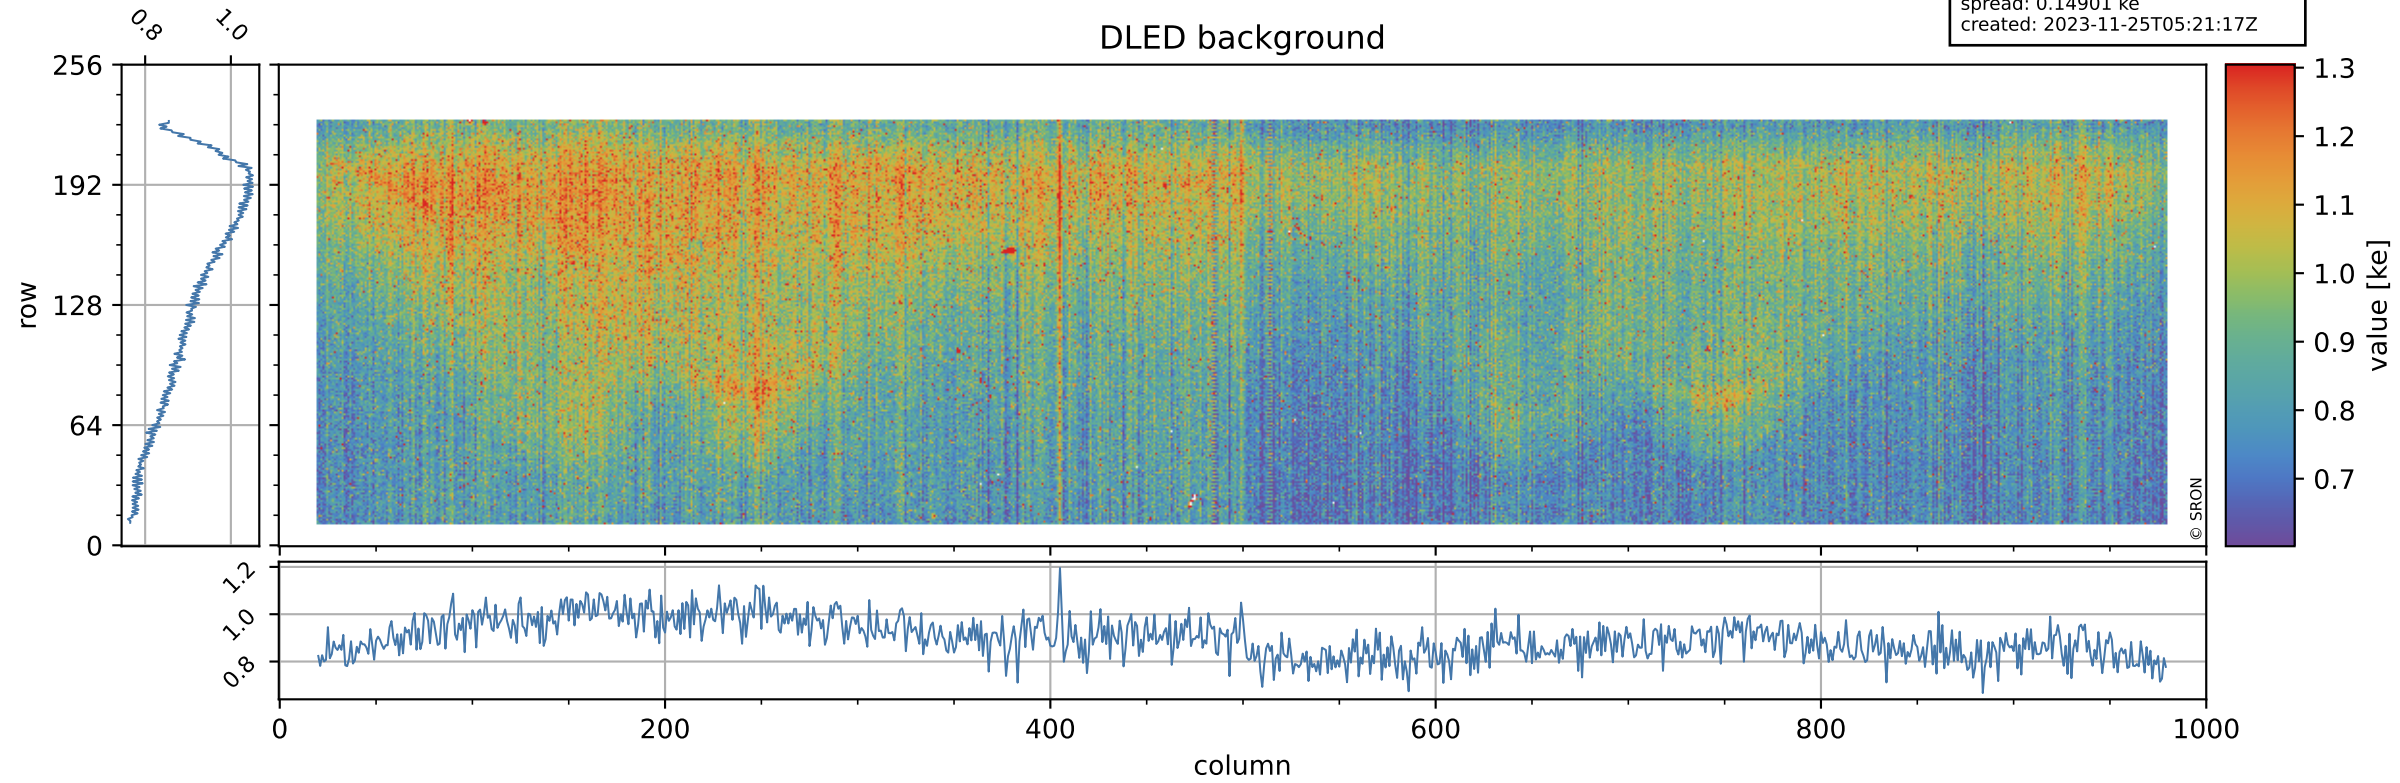

# Tropomi SWIR stability

orbits: [31682, 31682]  
coverage: 2023-11-24 / 2023-11-24  
median: 0.9426  
spread: 0.0049553  
created: 2023-11-25T05:21:17Z

value of normalized DLED

# Tropomi SWIR stability

orbits: [31682, 31682]  
coverage: 2023-11-24 / 2023-11-24  
median: 0.89989 ke  
spread: 0.14901 ke  
created: 2023-11-25T05:21:17Z

# Tropomi SWIR stability ground-tracks of Sentinel-5P

orbits: [31682, 31682]  
coverage: 2023-11-24 / 2023-11-24  
created: 2023-11-25T05:21:17Z