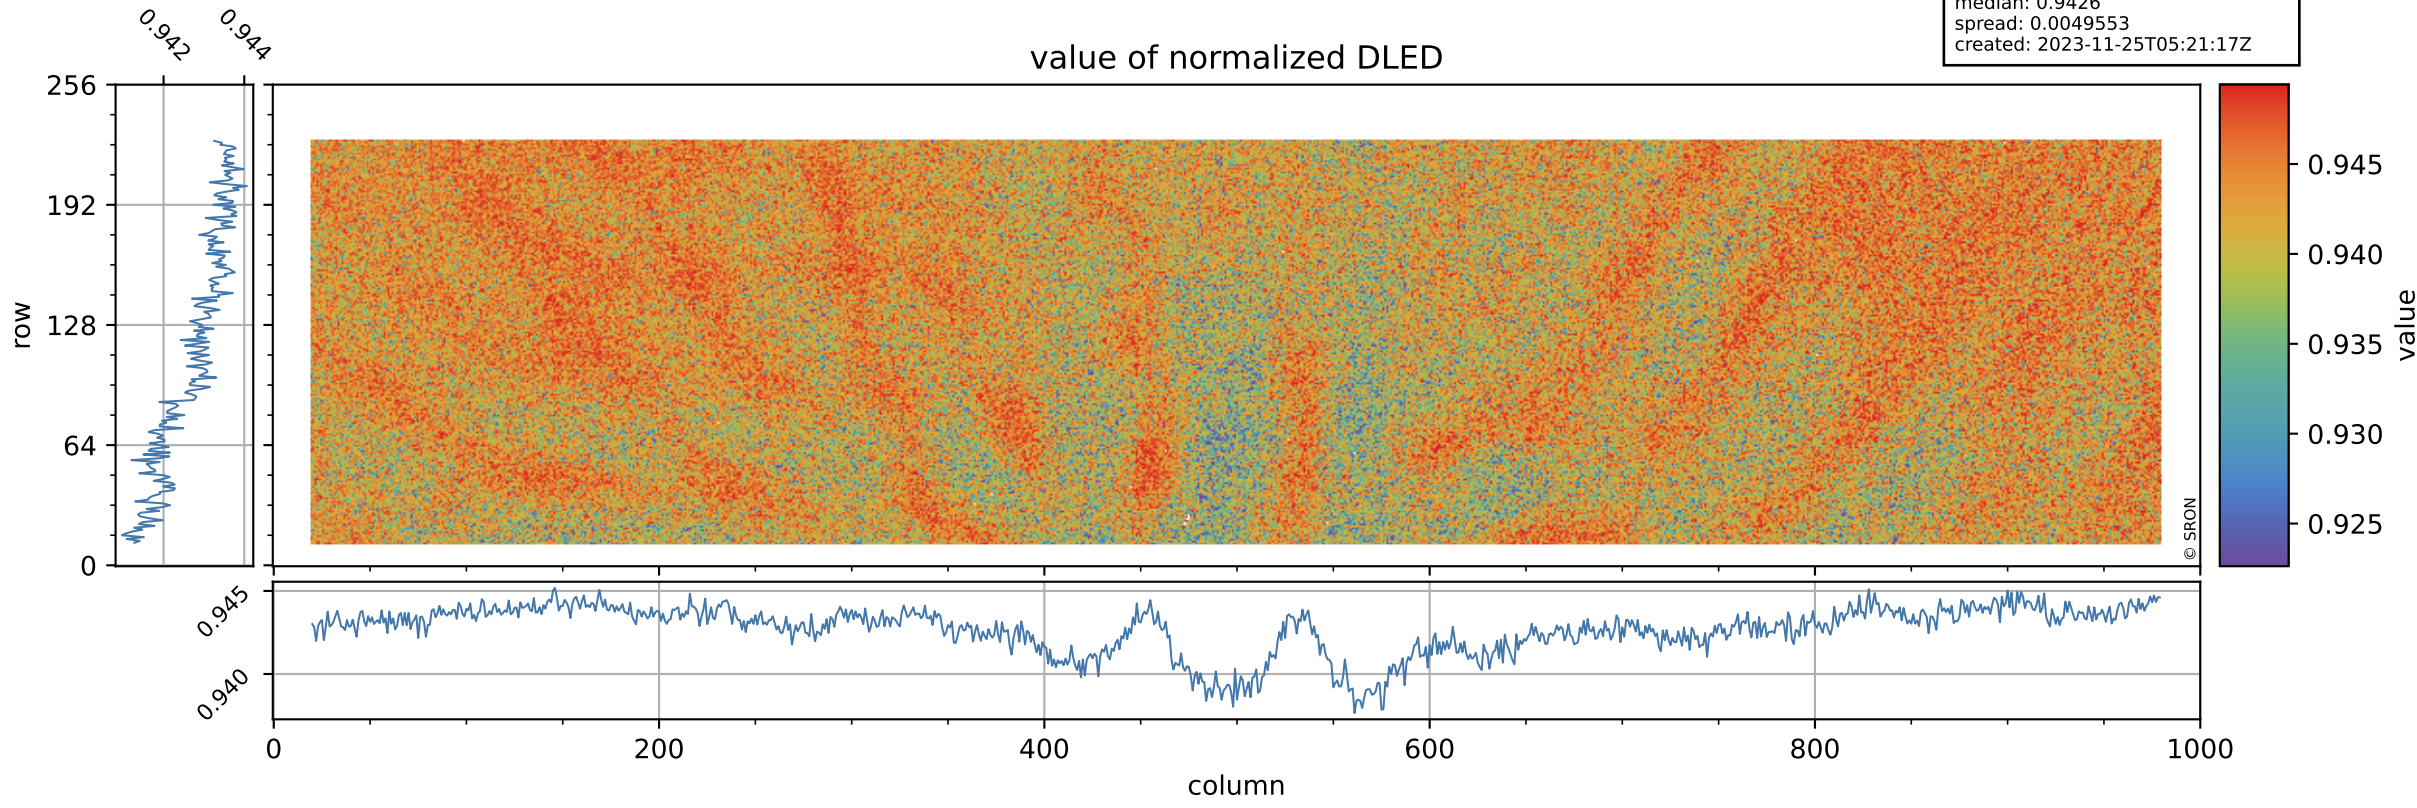

# Tropomi SWIR stability

orbits: [31682, 31682]  
coverage: 2023-11-24 / 2023-11-24  
median: 0.9426  
spread: 0.0049553  
created: 2023-11-25T05:21:17Z

value of normalized DLED

# Tropomi SWIR stability

orbits: [31682, 31682]  
coverage: 2023-11-24 / 2023-11-24  
median: 0.89989 ke  
spread: 0.14901 ke  
created: 2023-11-25T05:21:17Z

# Tropomi SWIR stability ground-tracks of Sentinel-5P

orbits: [31682, 31682]  
coverage: 2023-11-24 / 2023-11-24  
created: 2023-11-25T05:21:17Z