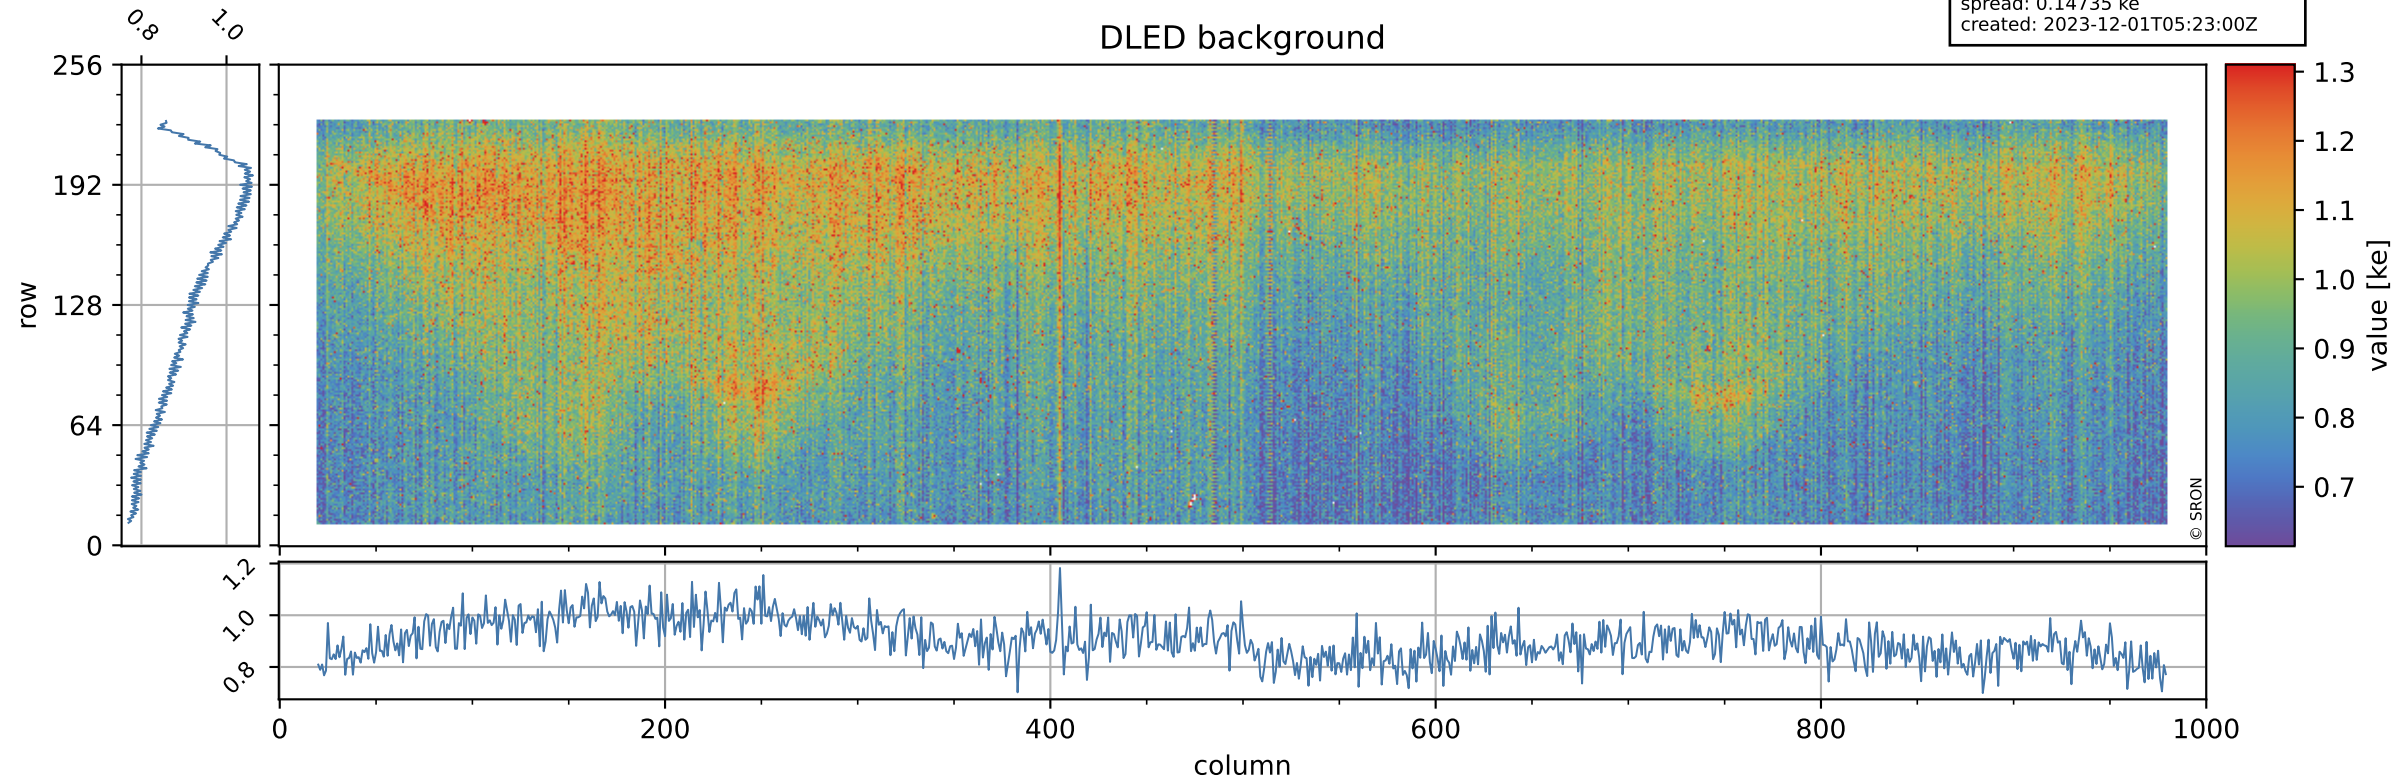

Tropomi SWIR stability

orbits: [31772, 31772]
coverage: 2023-11-30 / 2023-11-30
median: 0.94252
spread: 0.0049654
created: 2023-12-01T05:22:59Z

value of normalized DLED

Tropomi SWIR stability

orbits: [31772, 31772]
coverage: 2023-11-30 / 2023-11-30
median: 0.90744 ke
spread: 0.14735 ke
created: 2023-12-01T05:23:00Z

DLED background

Tropomi SWIR stability ground-tracks of Sentinel-5P

orbits: [31772, 31772]
coverage: 2023-11-30 / 2023-11-30
created: 2023-12-01T05:23:00Z

- ICID: 1070
- ICID: 1072