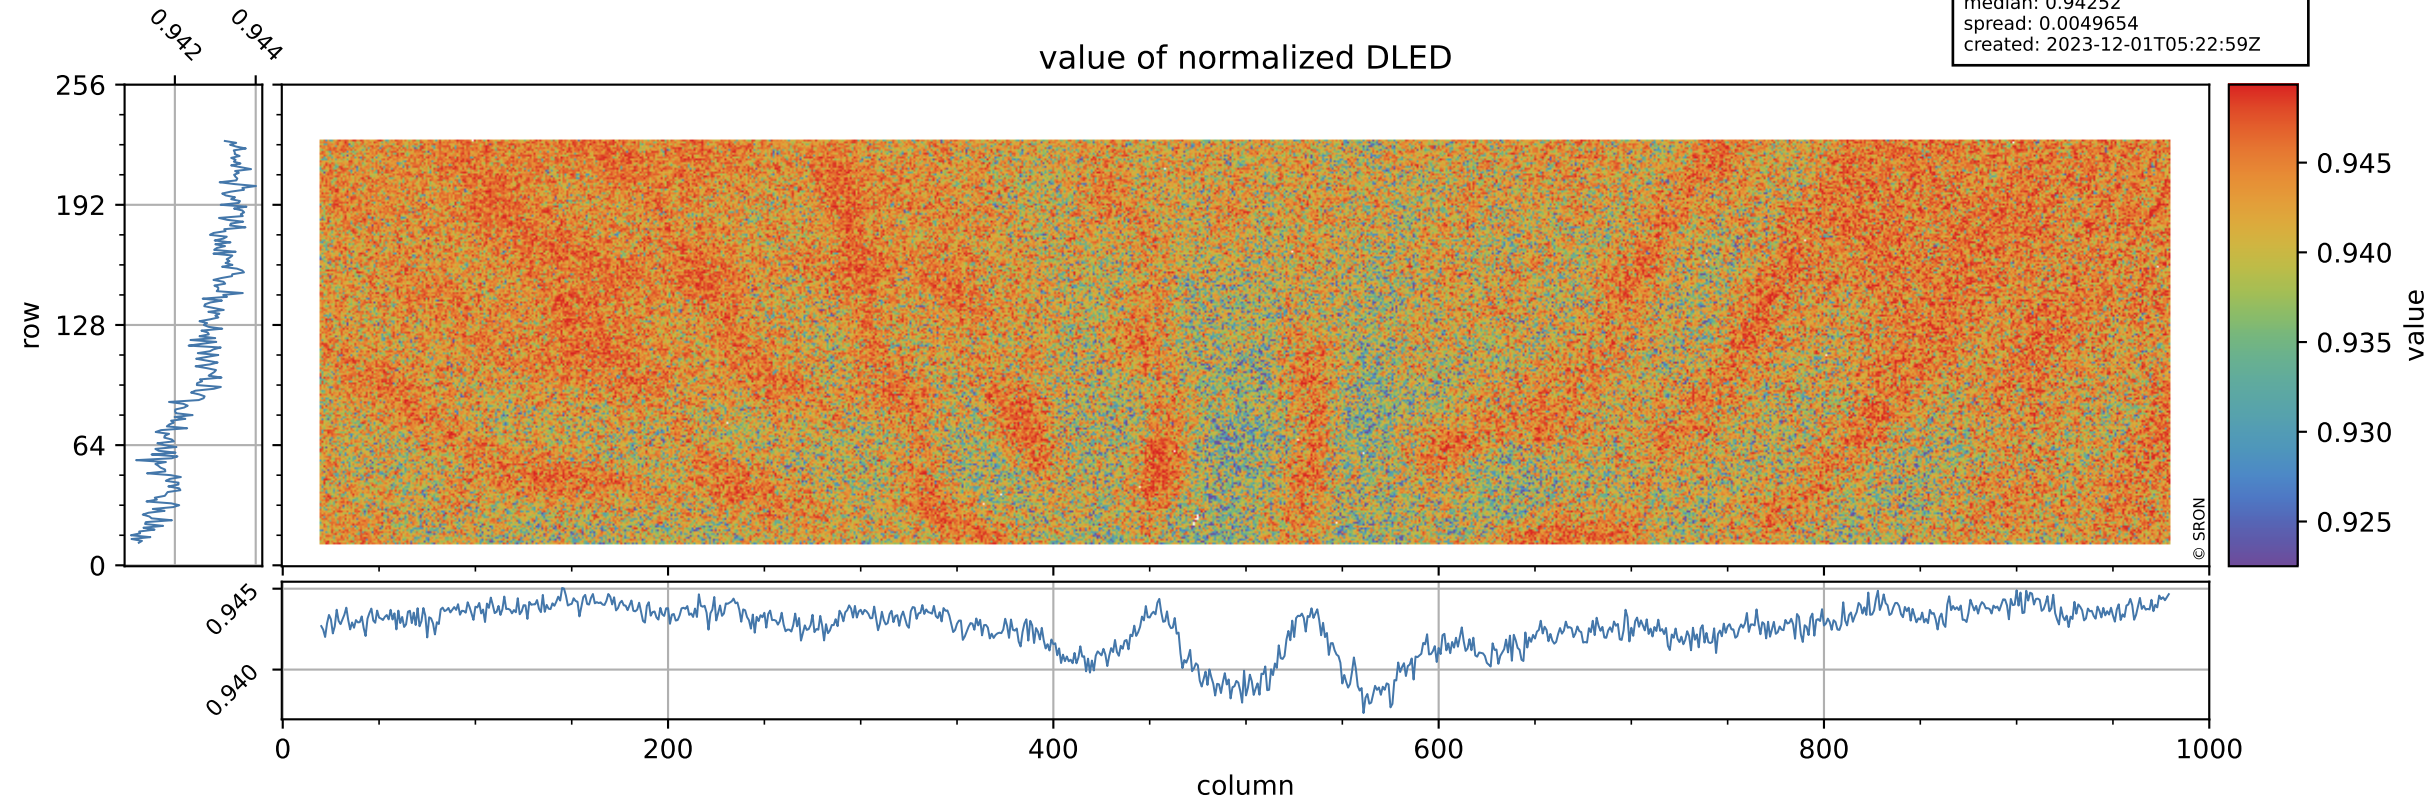

Tropomi SWIR stability

orbits: [31772, 31772]
coverage: 2023-11-30 / 2023-11-30
median: 0.94252
spread: 0.0049654
created: 2023-12-01T05:22:59Z

value of normalized DLED

Tropomi SWIR stability

orbits: [31772, 31772]
coverage: 2023-11-30 / 2023-11-30
median: 0.90744 ke
spread: 0.14735 ke
created: 2023-12-01T05:23:00Z

DLED background

Tropomi SWIR stability ground-tracks of Sentinel-5P

orbits: [31772, 31772]
coverage: 2023-11-30 / 2023-11-30
created: 2023-12-01T05:23:00Z

- ICID: 1070
- ICID: 1072