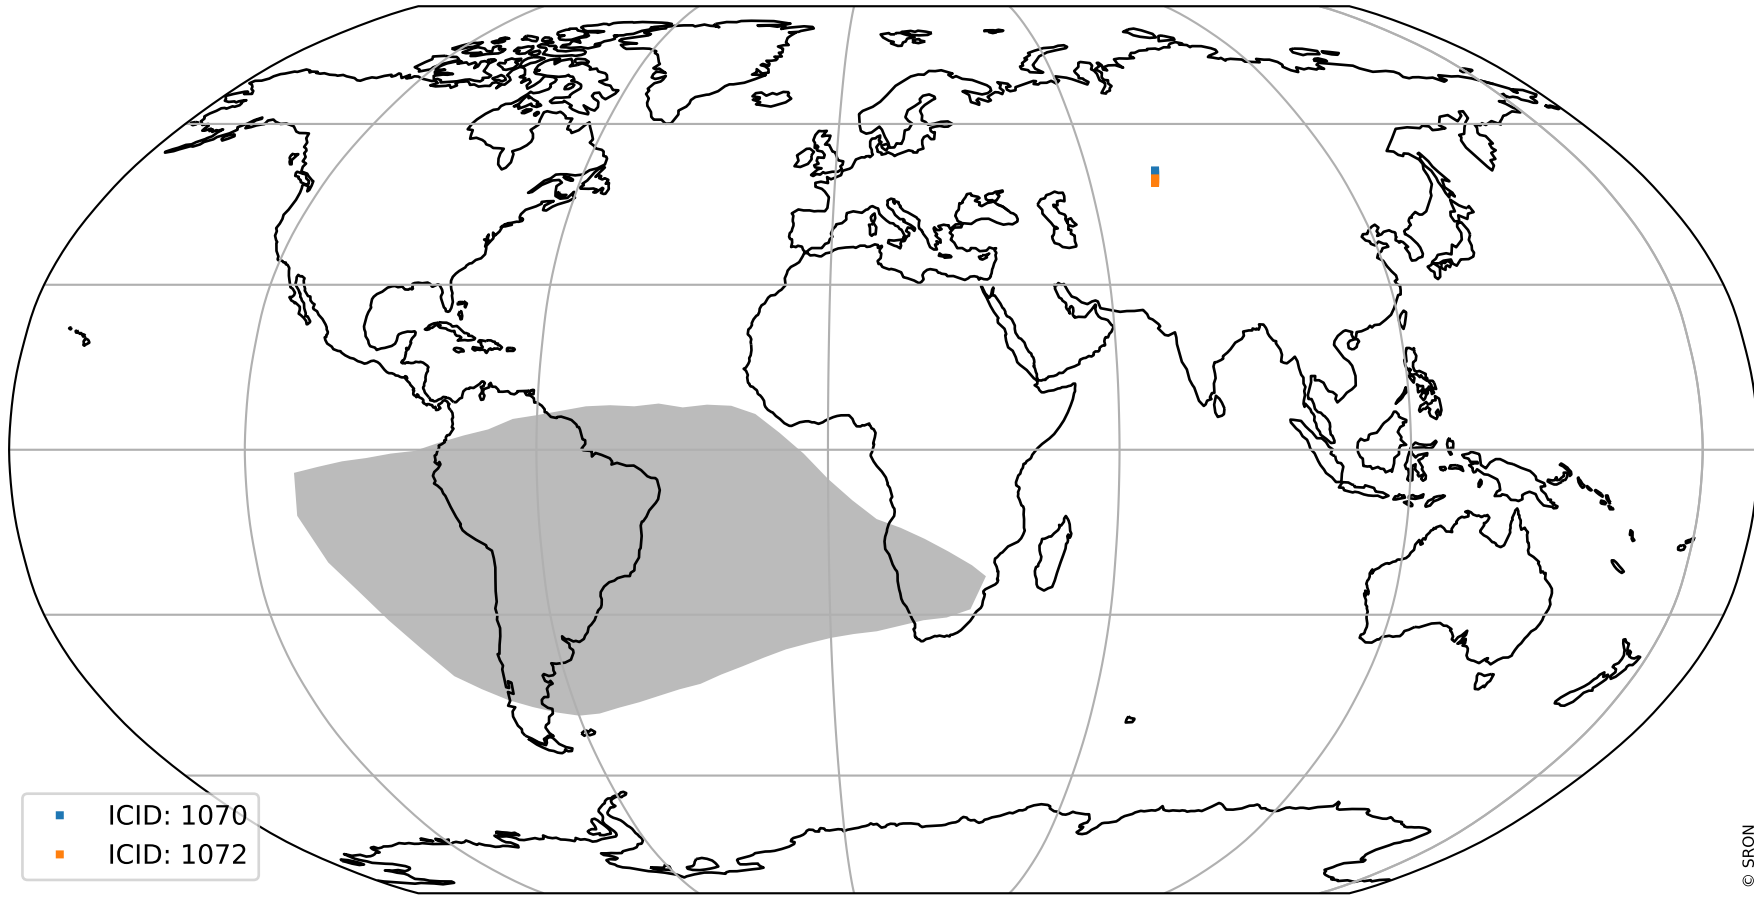

Tropomi SWIR stability

orbits: [31772, 31772]
coverage: 2023-11-30 / 2023-11-30
median: 0.94252
spread: 0.0049654
created: 2023-12-01T05:22:59Z

value of normalized DLED

Tropomi SWIR stability

orbits: [31772, 31772]
coverage: 2023-11-30 / 2023-11-30
median: 0.90744 ke
spread: 0.14735 ke
created: 2023-12-01T05:23:00Z

DLED background

Tropomi SWIR stability ground-tracks of Sentinel-5P

orbits: [31772, 31772]
coverage: 2023-11-30 / 2023-11-30
created: 2023-12-01T05:23:00Z

- ICID: 1070
- ICID: 1072