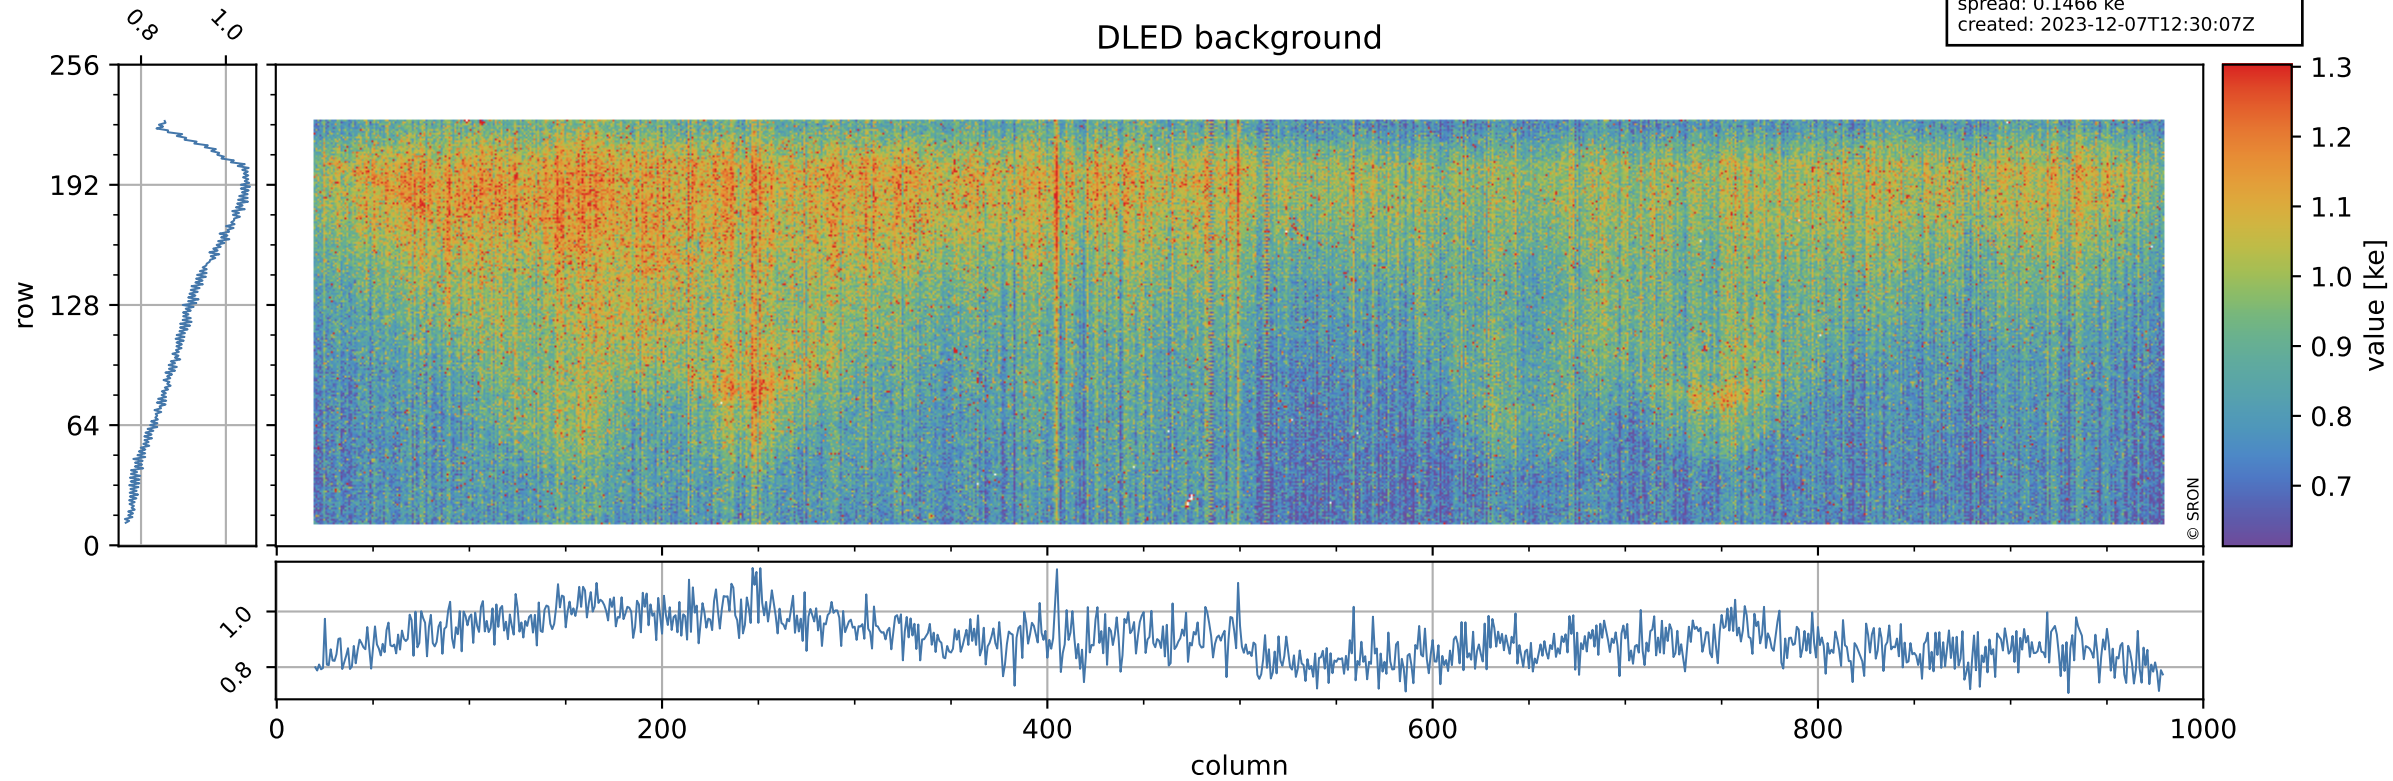

# Tropomi SWIR stability

orbits: [31862, 31862]  
coverage: 2023-12-07 / 2023-12-07  
median: 0.94237  
spread: 0.0049737  
created: 2023-12-07T12:30:07Z

value of normalized DLED

# Tropomi SWIR stability

orbits: [31862, 31862]  
coverage: 2023-12-07 / 2023-12-07  
median: 0.90369 ke  
spread: 0.1466 ke  
created: 2023-12-07T12:30:07Z

## DLED background

# Tropomi SWIR stability ground-tracks of Sentinel-5P

orbits: [31862, 31862]  
coverage: 2023-12-07 / 2023-12-07  
created: 2023-12-07T12:30:08Z

- ICID: 1070
- ICID: 1072