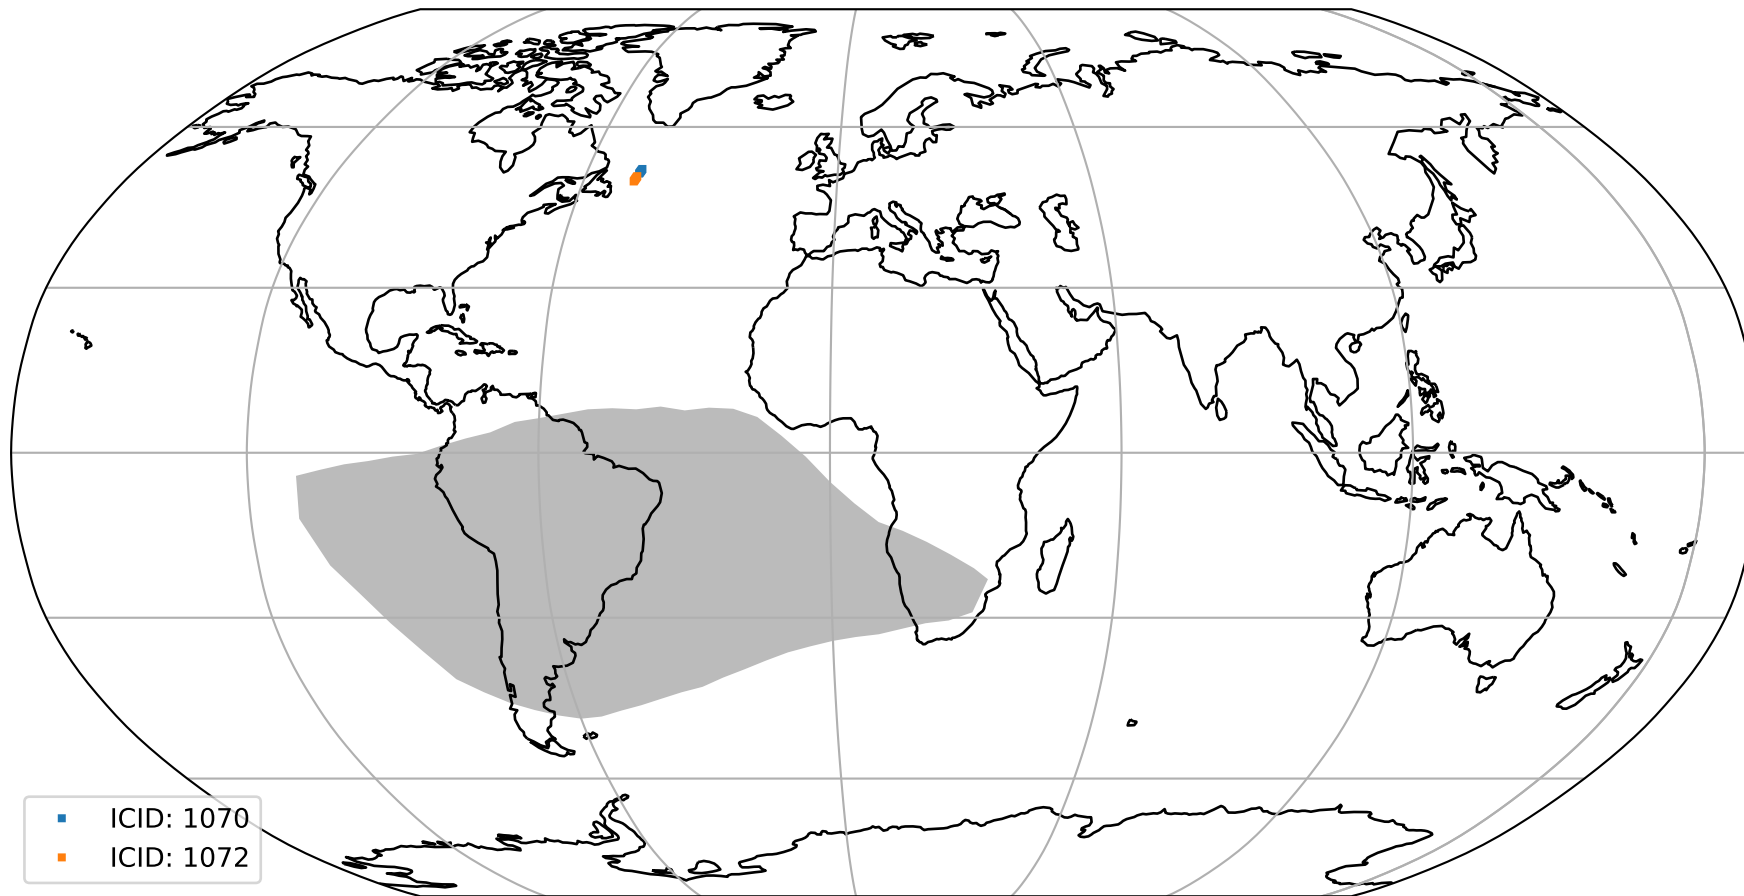

# Tropomi SWIR stability

orbits: [31862, 31862]  
coverage: 2023-12-07 / 2023-12-07  
median: 0.94237  
spread: 0.0049737  
created: 2023-12-07T12:30:07Z

value of normalized DLED

# Tropomi SWIR stability

orbits: [31862, 31862]  
coverage: 2023-12-07 / 2023-12-07  
median: 0.90369 ke  
spread: 0.1466 ke  
created: 2023-12-07T12:30:07Z

# Tropomi SWIR stability ground-tracks of Sentinel-5P

orbits: [31862, 31862]  
coverage: 2023-12-07 / 2023-12-07  
created: 2023-12-07T12:30:08Z

- ICID: 1070
- ICID: 1072