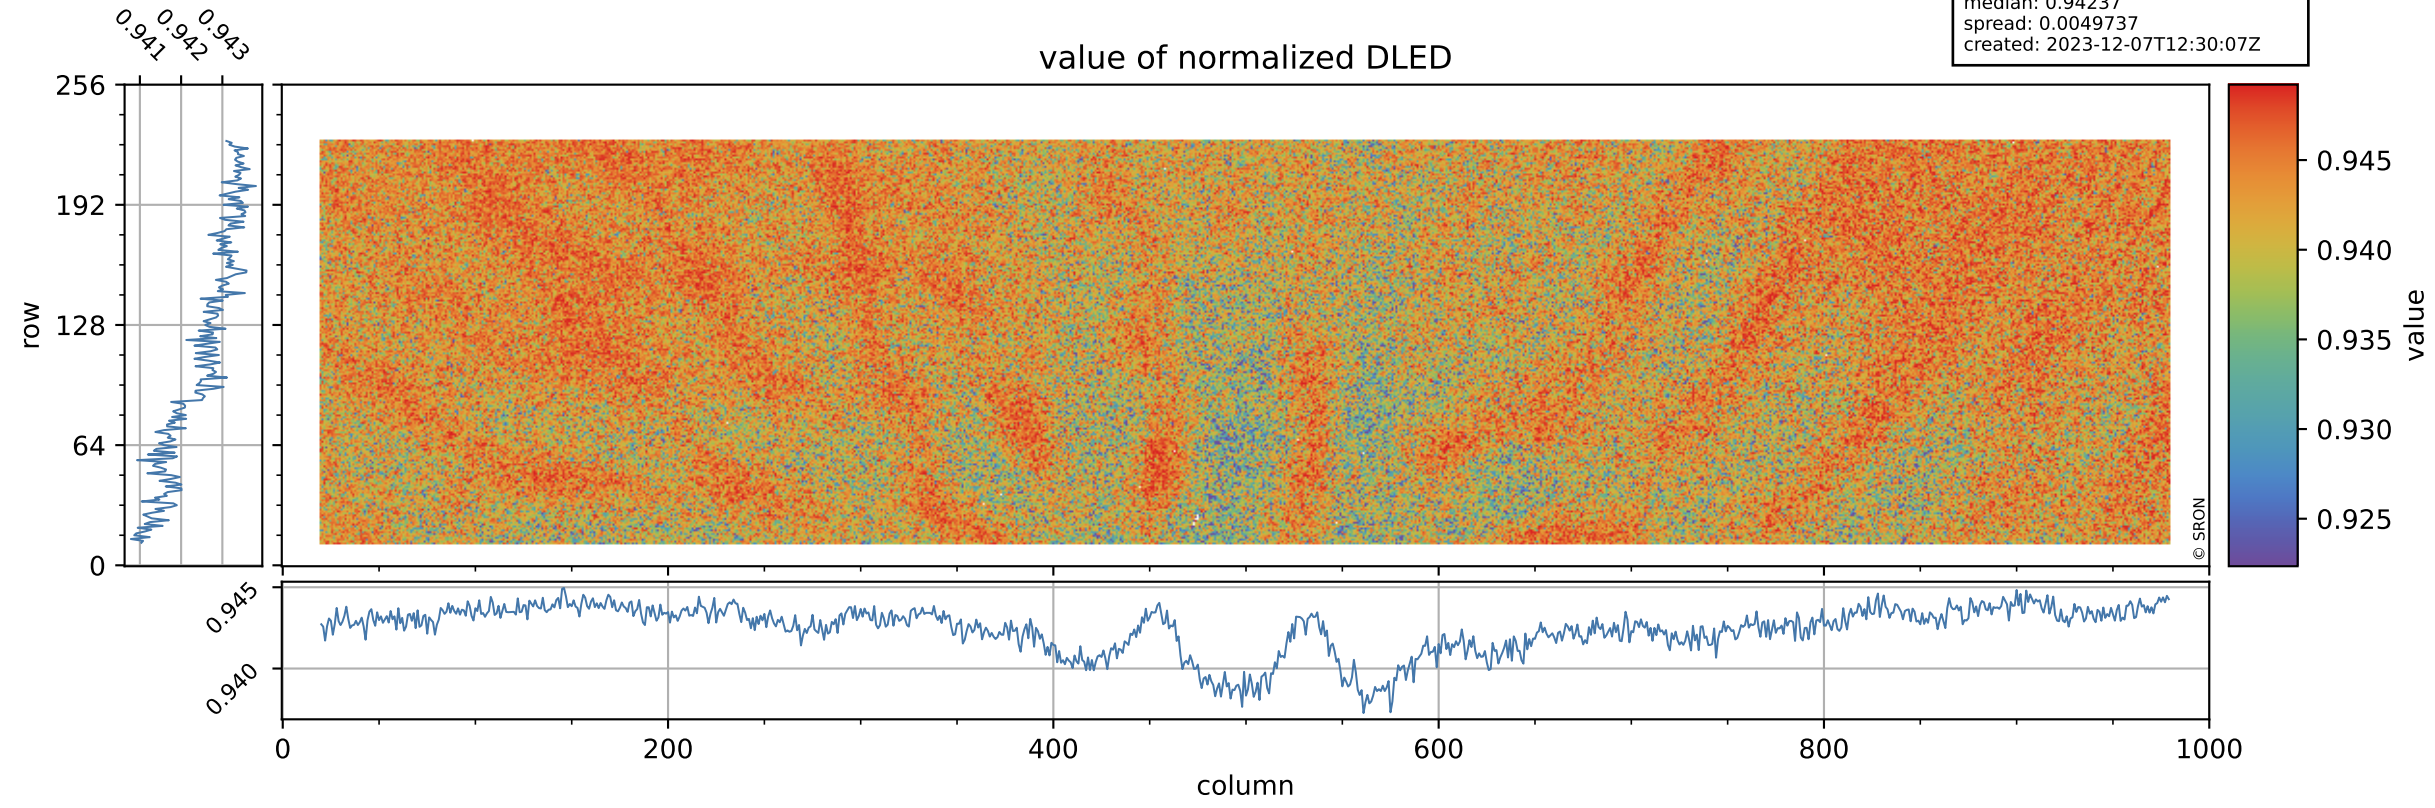

# Tropomi SWIR stability

orbits: [31862, 31862]  
coverage: 2023-12-07 / 2023-12-07  
median: 0.94237  
spread: 0.0049737  
created: 2023-12-07T12:30:07Z

value of normalized DLED

# Tropomi SWIR stability

orbits: [31862, 31862]  
coverage: 2023-12-07 / 2023-12-07  
median: 0.90369 ke  
spread: 0.1466 ke  
created: 2023-12-07T12:30:07Z

# Tropomi SWIR stability ground-tracks of Sentinel-5P

orbits: [31862, 31862]  
coverage: 2023-12-07 / 2023-12-07  
created: 2023-12-07T12:30:08Z

- ICID: 1070
- ICID: 1072