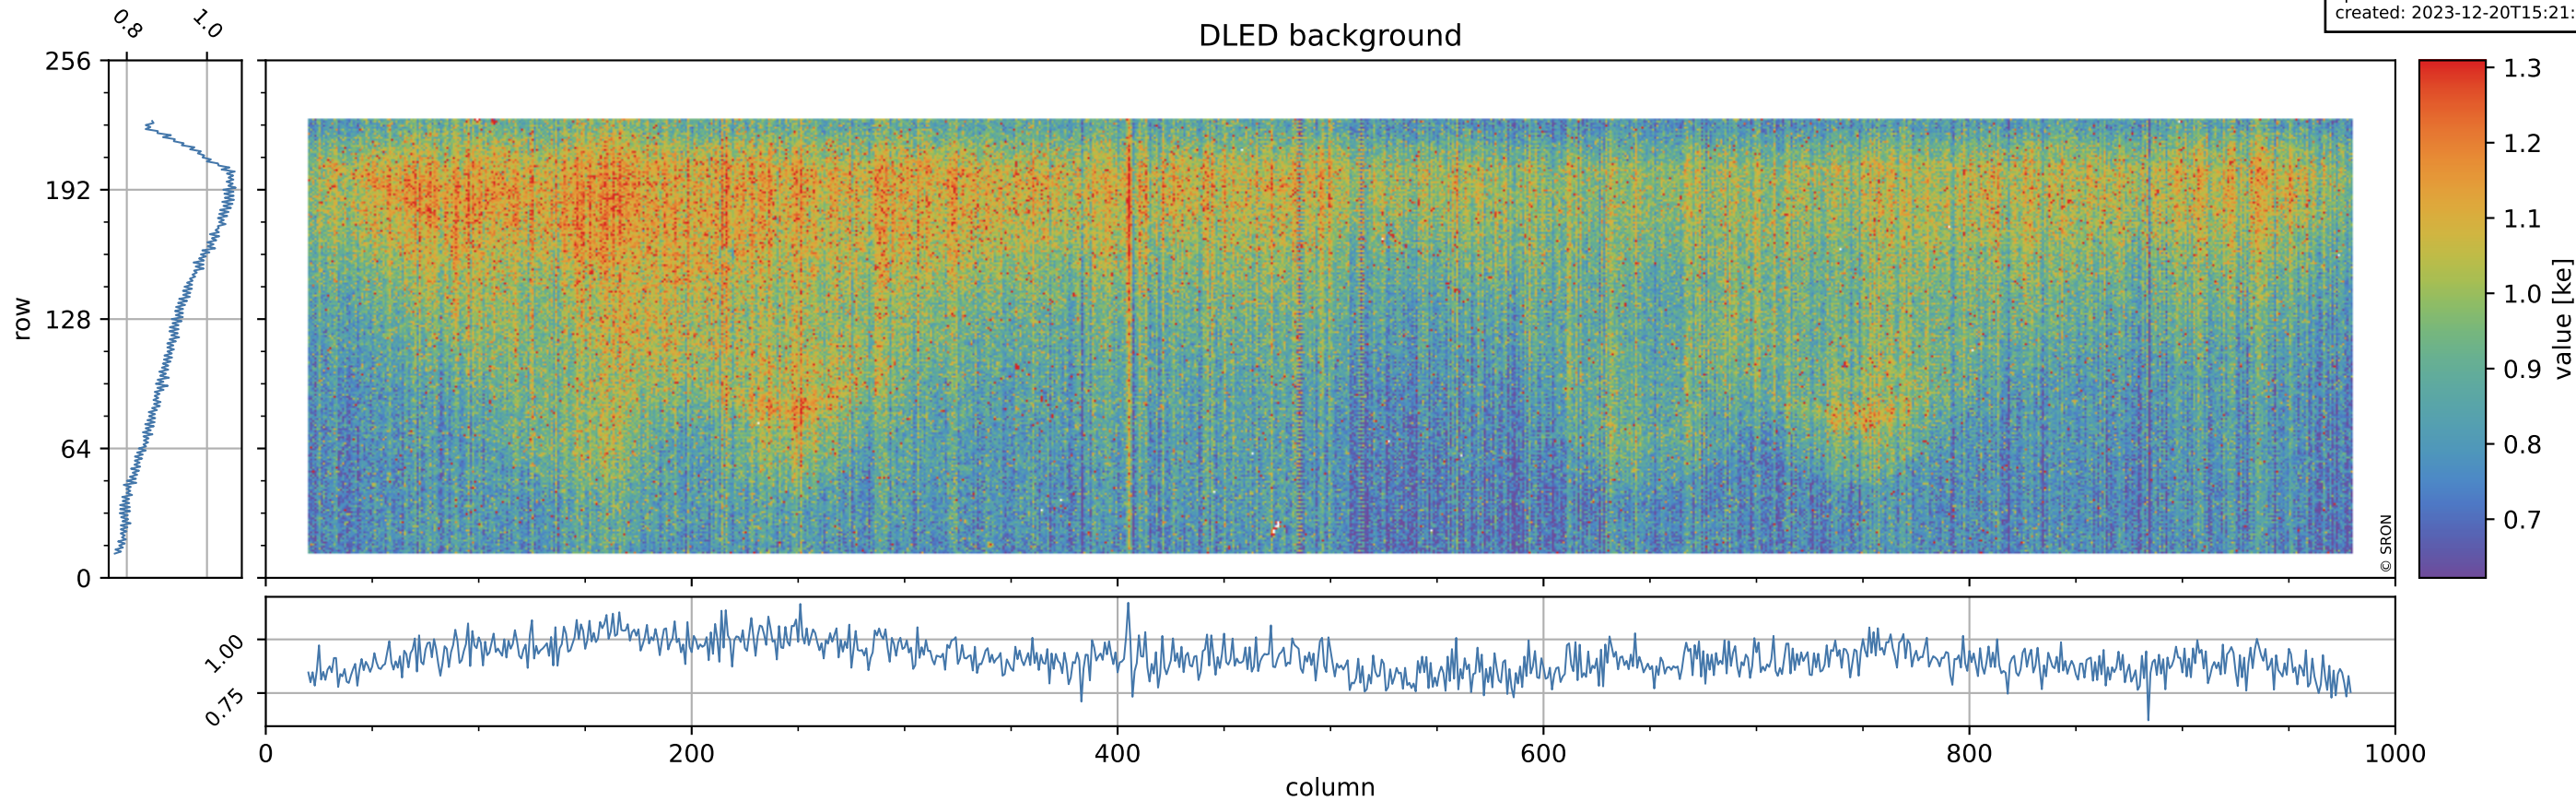

# Tropomi SWIR stability

orbits: [32042, 32042]  
coverage: 2023-12-19 / 2023-12-19  
median: 0.9421  
spread: 0.0049902  
created: 2023-12-20T15:21:24Z

value of normalized DLED

# Tropomi SWIR stability

orbits: [32042, 32042]  
coverage: 2023-12-19 / 2023-12-19  
median: 0.91453 ke  
spread: 0.14581 ke  
created: 2023-12-20T15:21:25Z

# Tropomi SWIR stability

orbits: [32042, 32042]  
coverage: 2023-12-19 / 2023-12-19  
created: 2023-12-20T15:21:25Z

ground-tracks of Sentinel-5P