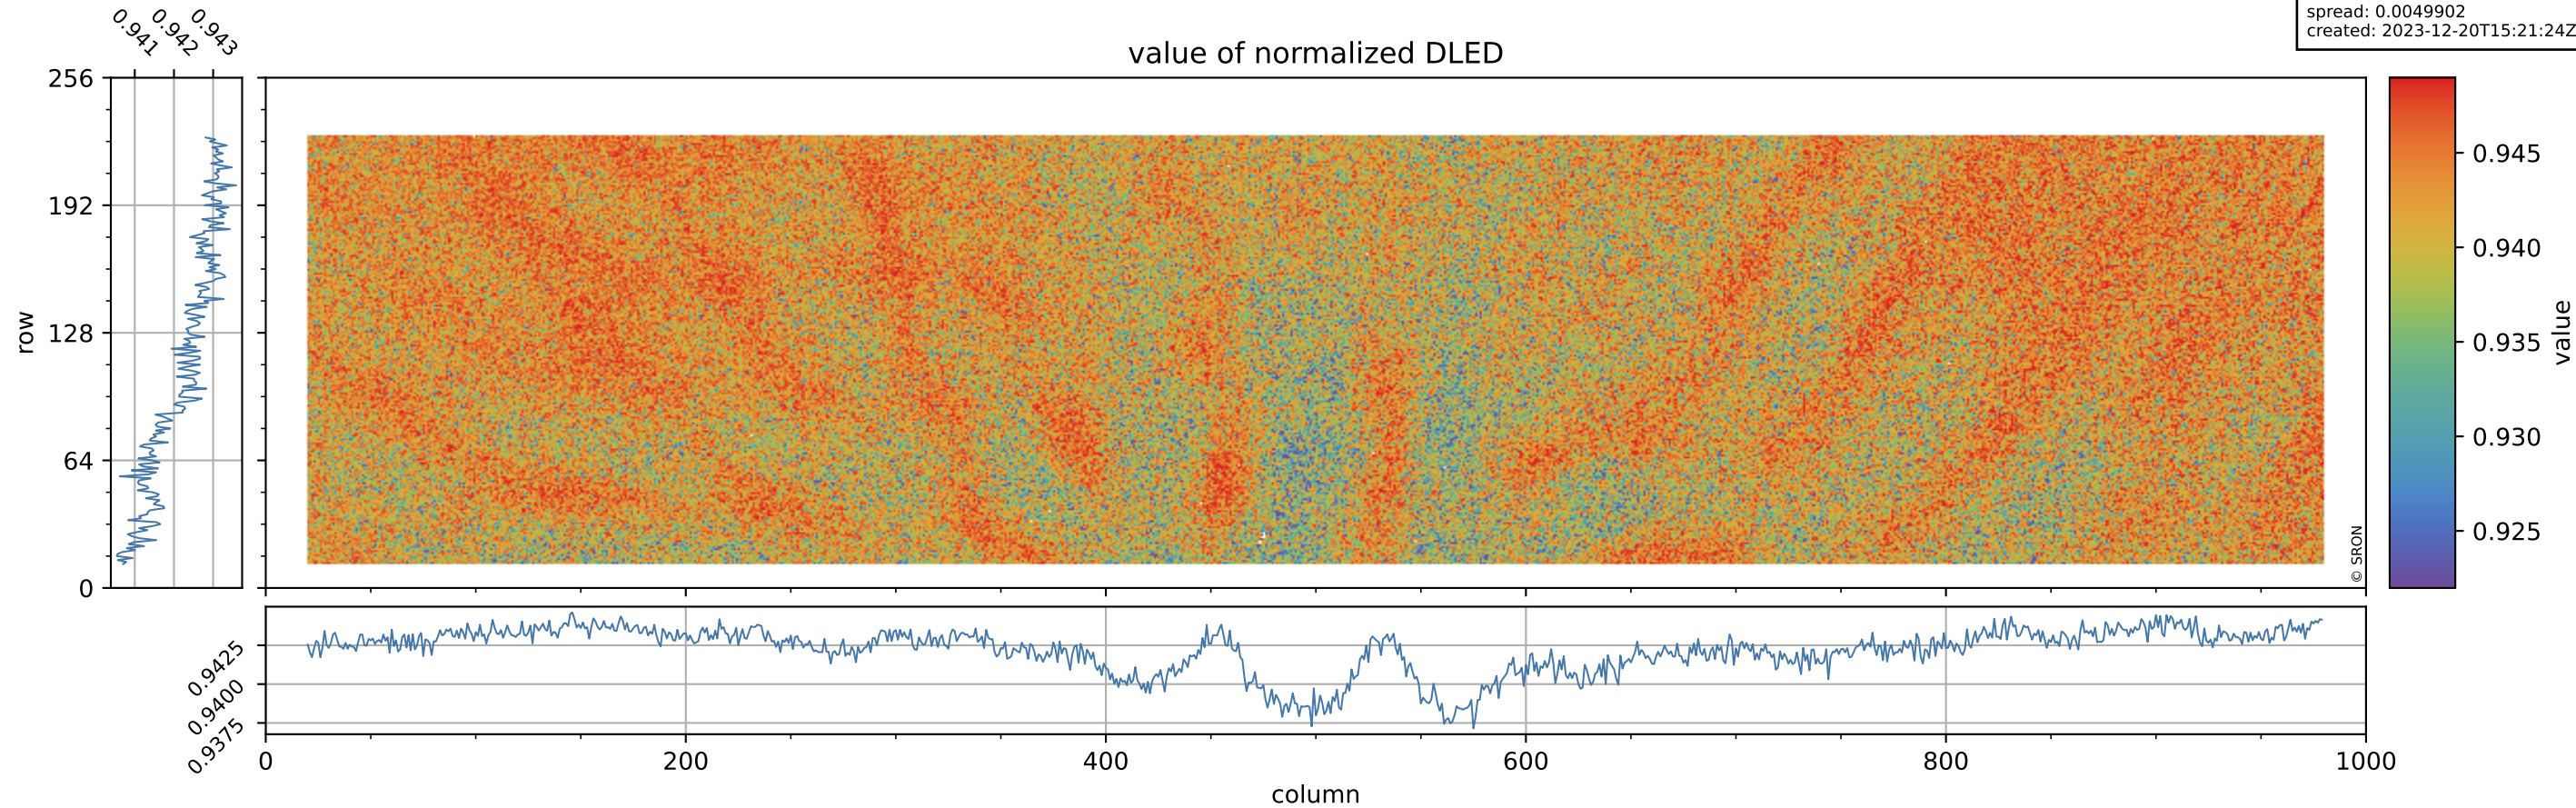

# Tropomi SWIR stability

orbits: [32042, 32042]  
coverage: 2023-12-19 / 2023-12-19  
median: 0.9421  
spread: 0.0049902  
created: 2023-12-20T15:21:24Z

value of normalized DLED

# Tropomi SWIR stability

orbits: [32042, 32042]  
coverage: 2023-12-19 / 2023-12-19  
median: 0.91453 ke  
spread: 0.14581 ke  
created: 2023-12-20T15:21:25Z

# Tropomi SWIR stability

orbits: [32042, 32042]  
coverage: 2023-12-19 / 2023-12-19  
created: 2023-12-20T15:21:25Z

ground-tracks of Sentinel-5P