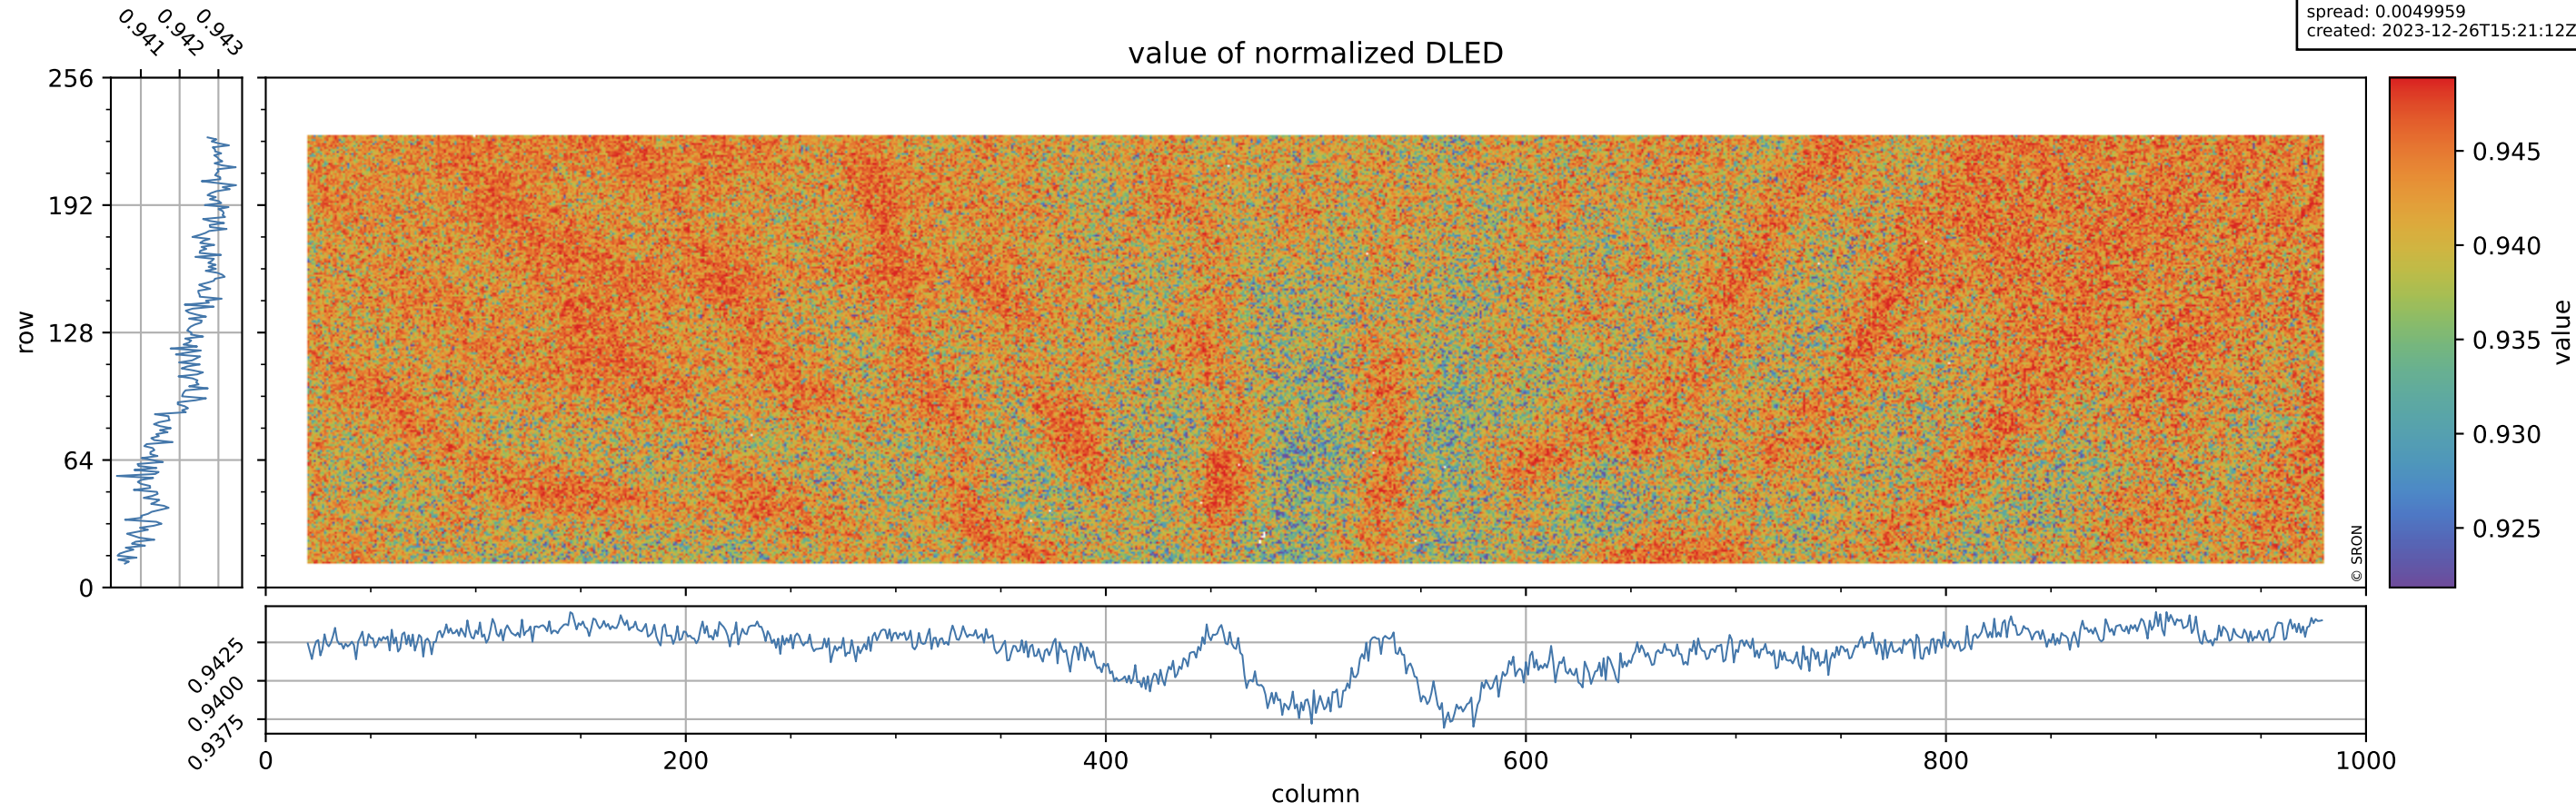

Tropomi SWIR stability

orbits: [32132, 32132]
coverage: 2023-12-26 / 2023-12-26
median: 0.942
spread: 0.0049959
created: 2023-12-26T15:21:12Z

value of normalized DLED

Tropomi SWIR stability

orbits: [32132, 32132]
coverage: 2023-12-26 / 2023-12-26
median: 0.90909 ke
spread: 0.14686 ke
created: 2023-12-26T15:21:12Z

DLED background

Tropomi SWIR stability

orbits: [32132, 32132]
coverage: 2023-12-26 / 2023-12-26
created: 2023-12-26T15:21:12Z

ground-tracks of Sentinel-5P