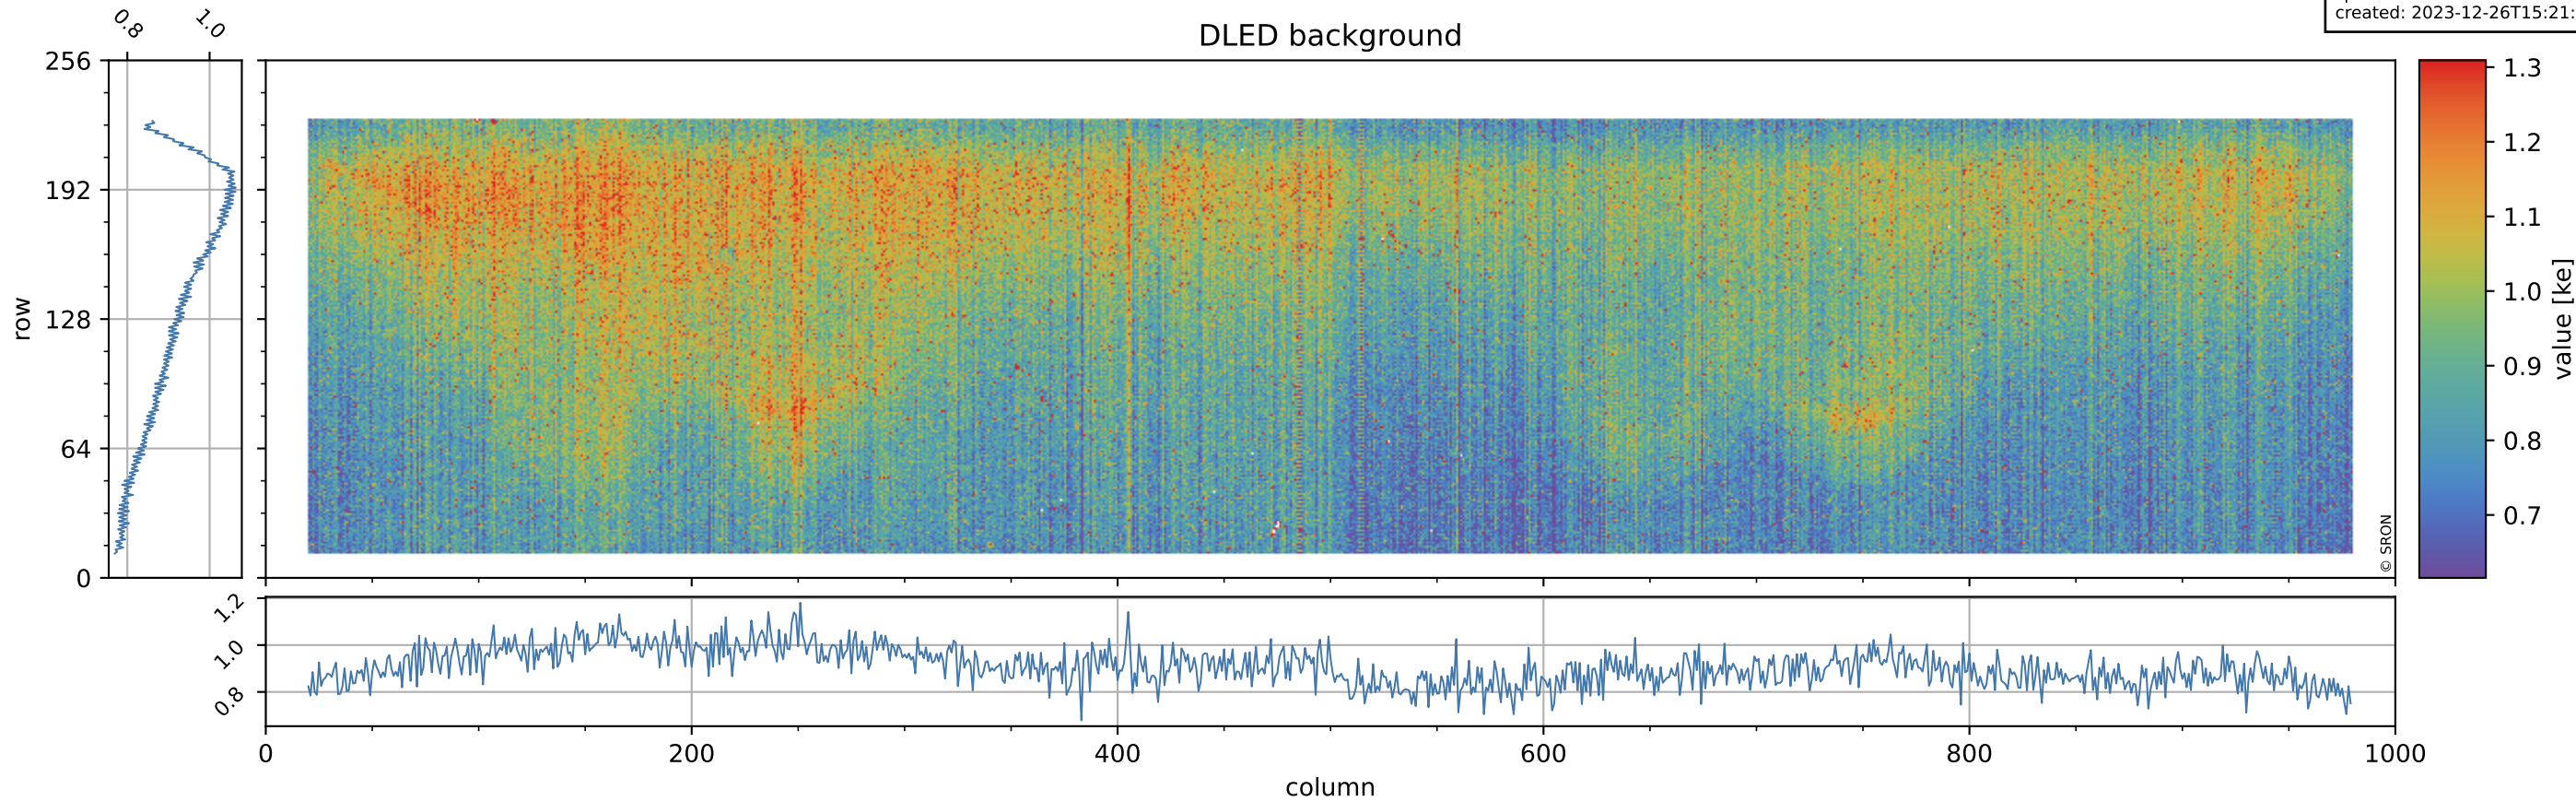

Tropomi SWIR stability

orbits: [32132, 32132]
coverage: 2023-12-26 / 2023-12-26
median: 0.942
spread: 0.0049959
created: 2023-12-26T15:21:12Z

value of normalized DLED

Tropomi SWIR stability

orbits: [32132, 32132]
coverage: 2023-12-26 / 2023-12-26
median: 0.90909 ke
spread: 0.14686 ke
created: 2023-12-26T15:21:12Z

DLED background

Tropomi SWIR stability

orbits: [32132, 32132]
coverage: 2023-12-26 / 2023-12-26
created: 2023-12-26T15:21:12Z

ground-tracks of Sentinel-5P