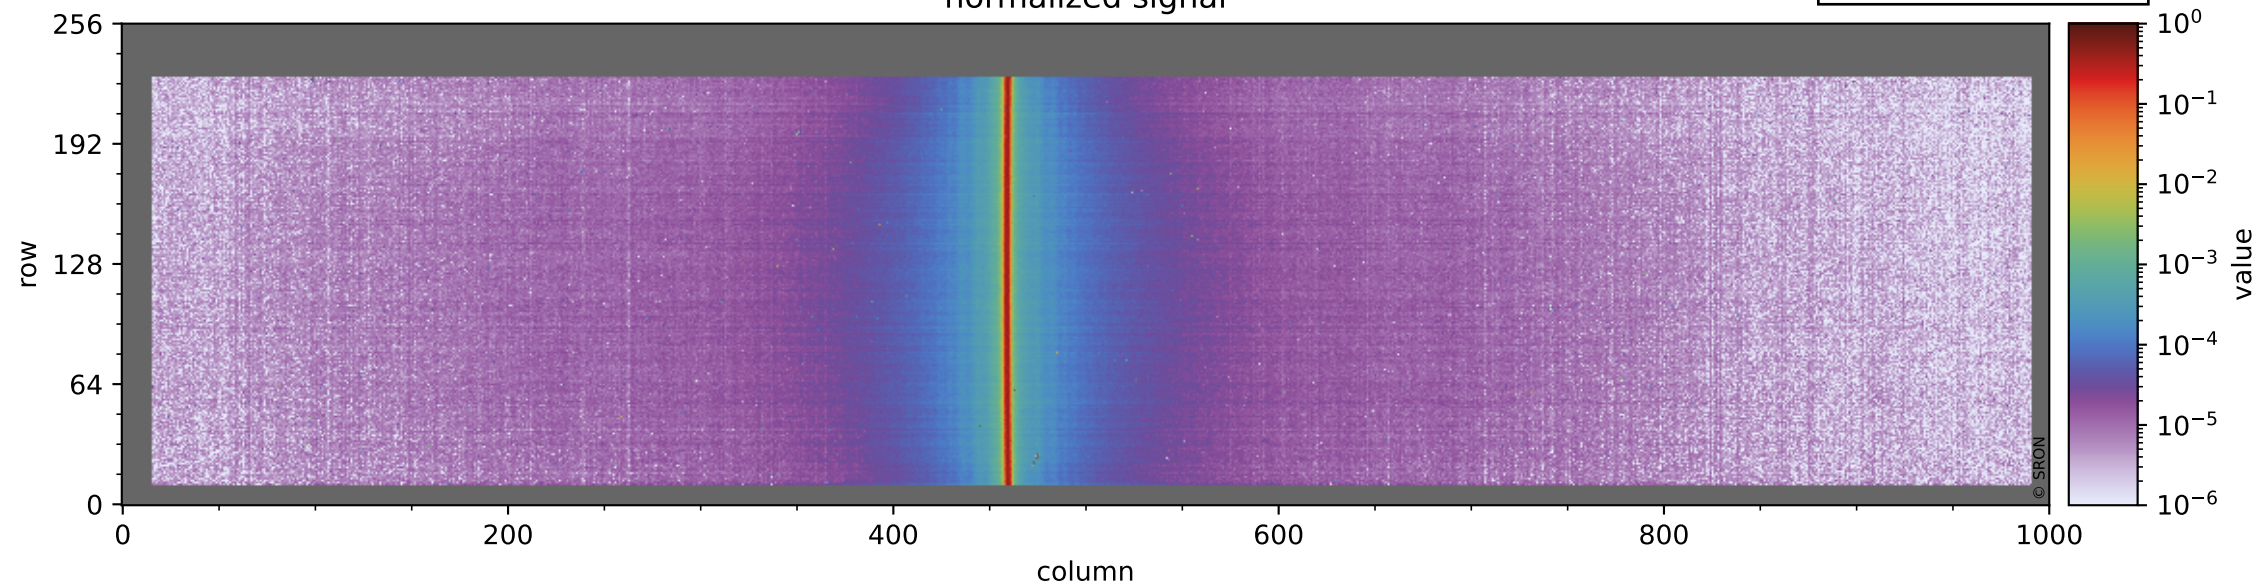

Tropomi SWIR stray light [laser 1]

coverage : 2018-04-01T21:08:49
duration : 9+199 sec
median : 9.4242e-06
spread : 8.3514e-06
created : 2023-08-22T06:15:35

normalized signal

Tropomi SWIR stray light [laser 1]

coverage : 2018-04-01T21:08:49
duration : 9+199 sec
created : 2023-08-22T06:15:35

Tropomi SWIR stray light [laser 1]

coverage : 2018-04-01T21:08:49
duration : 9+199 sec
created : 2023-08-22T06:15:36

Tropomi SWIR stray light [laser 1] ground-tracks of Sentinel-5P