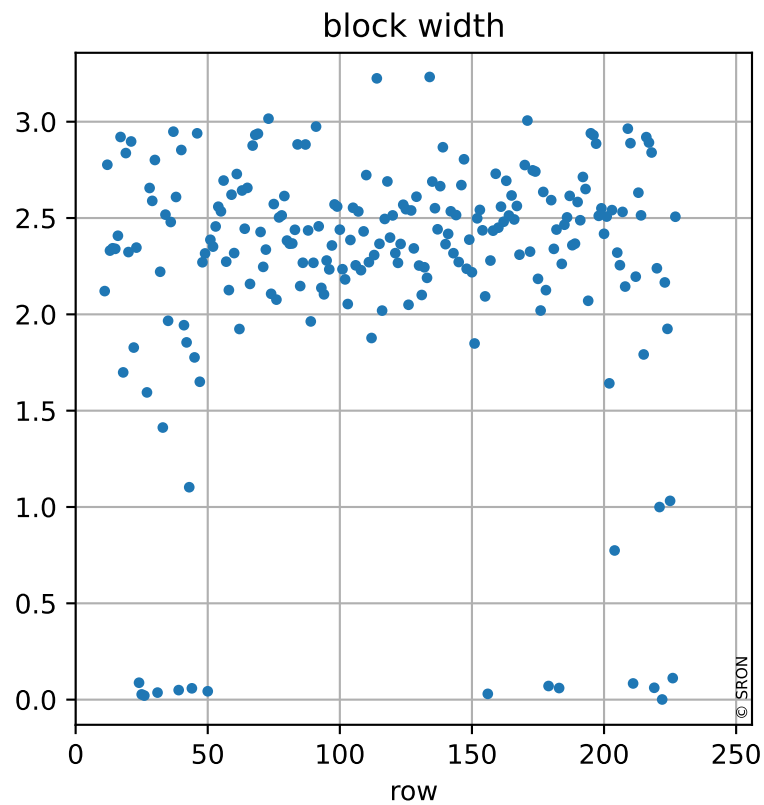

Tropomi SWIR stray light [laser 1]

coverage : 2018-04-01T21:08:49
duration : 9+199 sec
median : 9.4242e-06
spread : 8.3514e-06
created : 2023-08-22T06:15:35

normalized signal

Tropomi SWIR stray light [laser 1]

coverage : 2018-04-01T21:08:49
duration : 9+199 sec
created : 2023-08-22T06:15:35

Tropomi SWIR stray light [laser 1]

coverage : 2018-04-01T21:08:49
duration : 9+199 sec
created : 2023-08-22T06:15:36

Tropomi SWIR stray light [laser 1] ground-tracks of Sentinel-5P