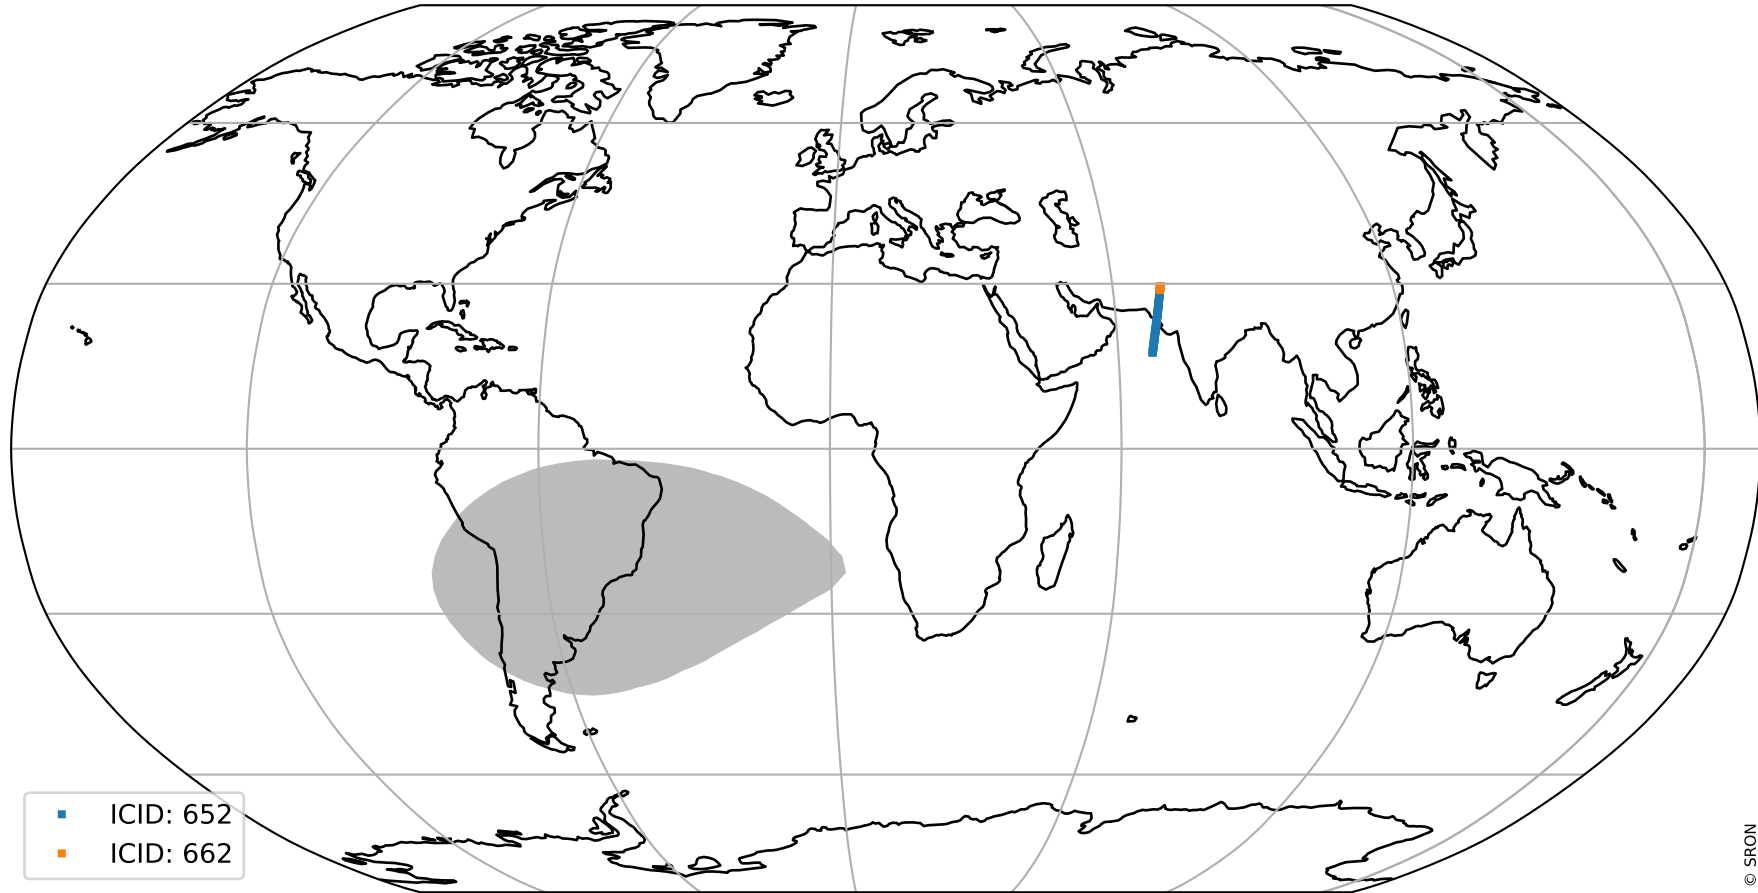

Tropomi SWIR stray light [laser 1] ground-tracks of Sentinel-5P

coverage : 2018-04-01T21:08:49
duration : 9+199 sec
created : 2023-08-22T06:15:36

- ICID: 652
- ICID: 662