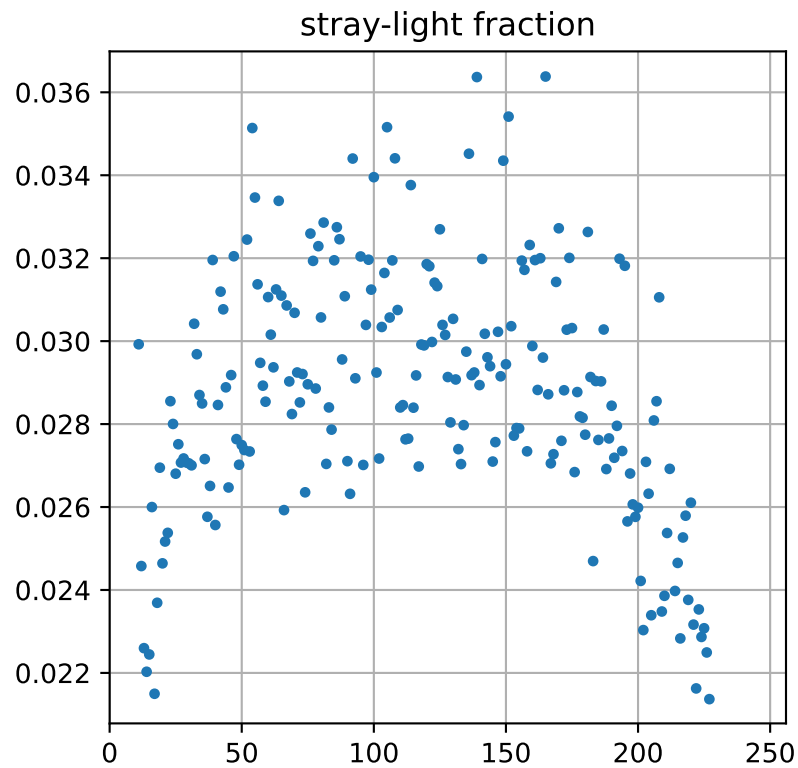

Tropomi SWIR stray light [laser 1]

coverage : 2018-04-01T21:08:49
duration : 9+199 sec
median : 9.4242e-06
spread : 8.3514e-06
created : 2023-08-22T06:15:35

normalized signal

Tropomi SWIR stray light [laser 1]

coverage : 2018-04-01T21:08:49
duration : 9+199 sec
created : 2023-08-22T06:15:35

Tropomi SWIR stray light [laser 1]

coverage : 2018-04-01T21:08:49
duration : 9+199 sec
created : 2023-08-22T06:15:36

Tropomi SWIR stray light [laser 1] ground-tracks of Sentinel-5P