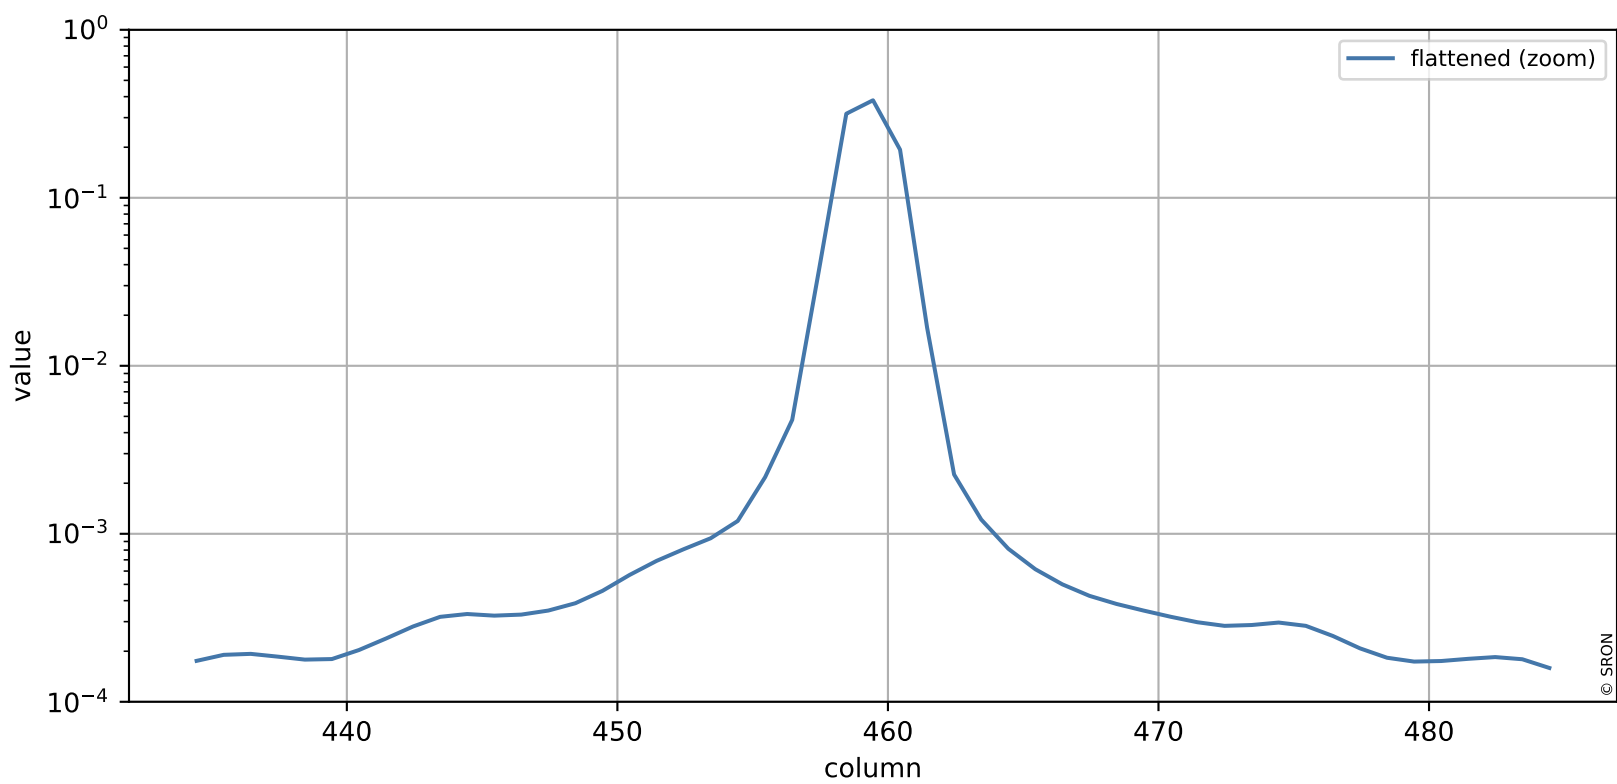

Tropomi SWIR stray light [laser 1]

coverage : 2018-04-01T21:08:49
duration : 9+199 sec
median : 9.4242e-06
spread : 8.3514e-06
created : 2023-08-22T06:15:35

normalized signal

Tropomi SWIR stray light [laser 1]

coverage : 2018-04-01T21:08:49
duration : 9+199 sec
created : 2023-08-22T06:15:35

Tropomi SWIR stray light [laser 1]

coverage : 2018-04-01T21:08:49
duration : 9+199 sec
created : 2023-08-22T06:15:36

Tropomi SWIR stray light [laser 1] ground-tracks of Sentinel-5P