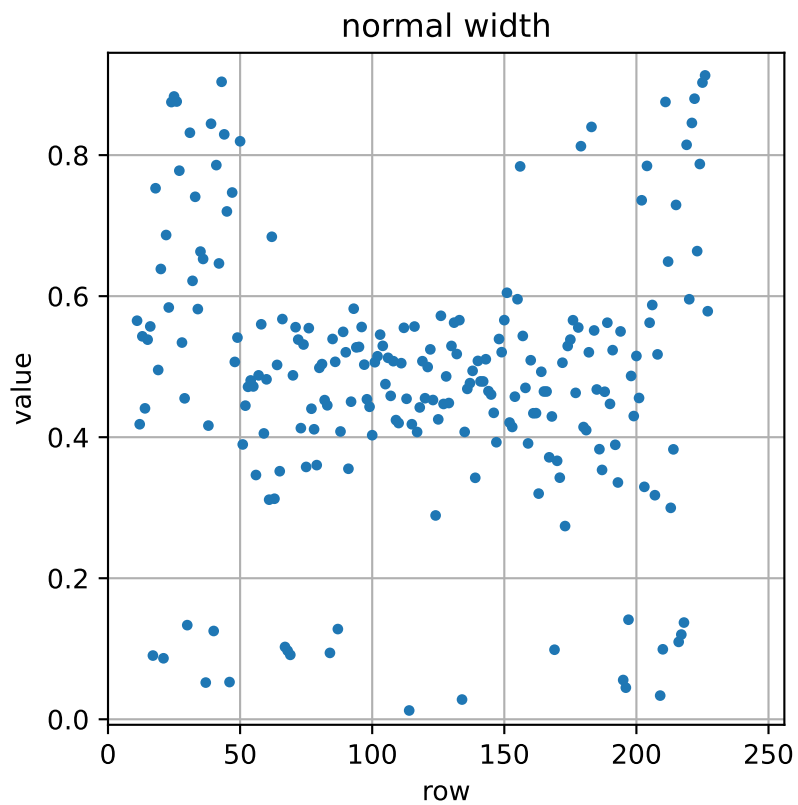

Tropomi SWIR stray light [laser 1]

coverage : 2018-04-01T21:08:49
duration : 9+199 sec
median : 9.4242e-06
spread : 8.3514e-06
created : 2023-08-22T06:15:35

normalized signal

Tropomi SWIR stray light [laser 1]

coverage : 2018-04-01T21:08:49
duration : 9+199 sec
created : 2023-08-22T06:15:35

Tropomi SWIR stray light [laser 1]

coverage : 2018-04-01T21:08:49
duration : 9+199 sec
created : 2023-08-22T06:15:36

Tropomi SWIR stray light [laser 1] ground-tracks of Sentinel-5P