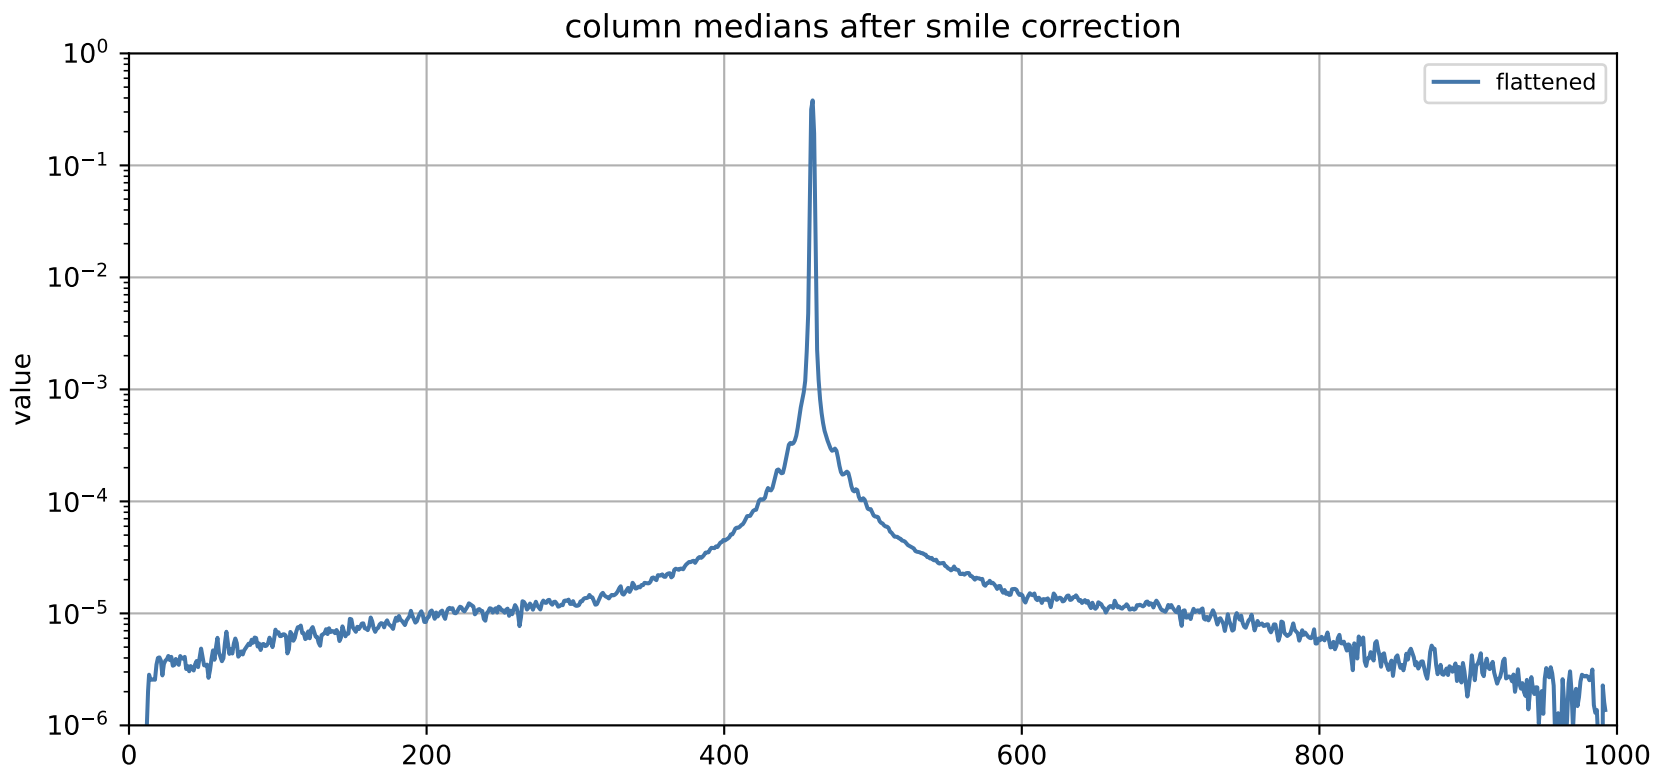

Tropomi SWIR stray light [laser 1]

coverage : 2018-04-01T21:08:49
duration : 9+199 sec
median : 9.4242e-06
spread : 8.3514e-06
created : 2023-08-22T06:15:35

normalized signal

Tropomi SWIR stray light [laser 1]

coverage : 2018-04-01T21:08:49
duration : 9+199 sec
created : 2023-08-22T06:15:35

Tropomi SWIR stray light [laser 1]

coverage : 2018-04-01T21:08:49
duration : 9+199 sec
created : 2023-08-22T06:15:36

Tropomi SWIR stray light [laser 1] ground-tracks of Sentinel-5P