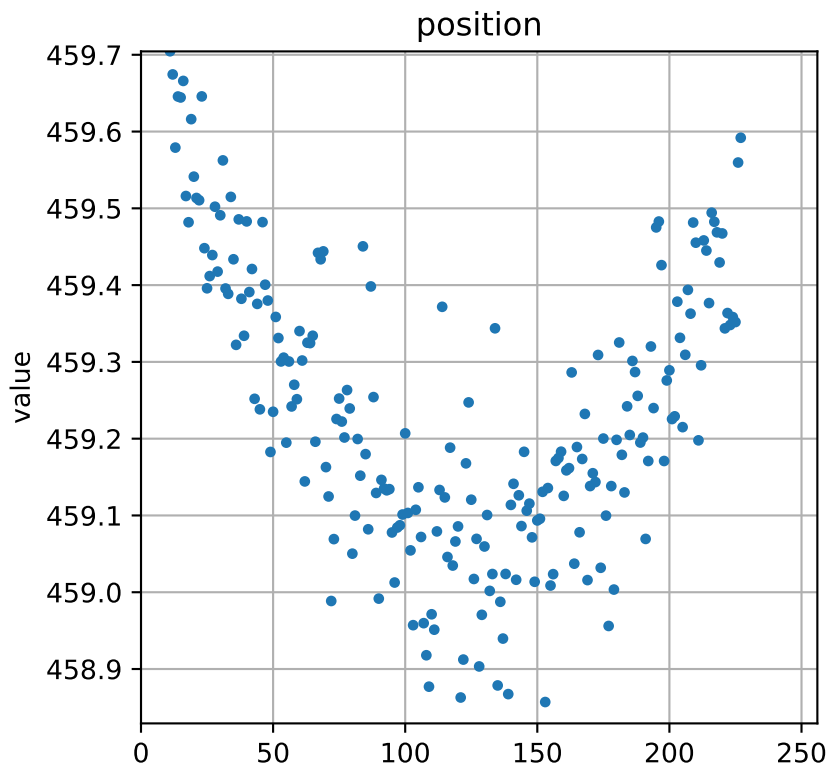

Tropomi SWIR stray light [laser 1]

coverage : 2018-04-01T21:08:49
duration : 9+199 sec
median : 9.4242e-06
spread : 8.3514e-06
created : 2023-08-22T06:15:35

normalized signal

Tropomi SWIR stray light [laser 1]

coverage : 2018-04-01T21:08:49
duration : 9+199 sec
created : 2023-08-22T06:15:35

Tropomi SWIR stray light [laser 1]

coverage : 2018-04-01T21:08:49
duration : 9+199 sec
created : 2023-08-22T06:15:36

Tropomi SWIR stray light [laser 1] ground-tracks of Sentinel-5P